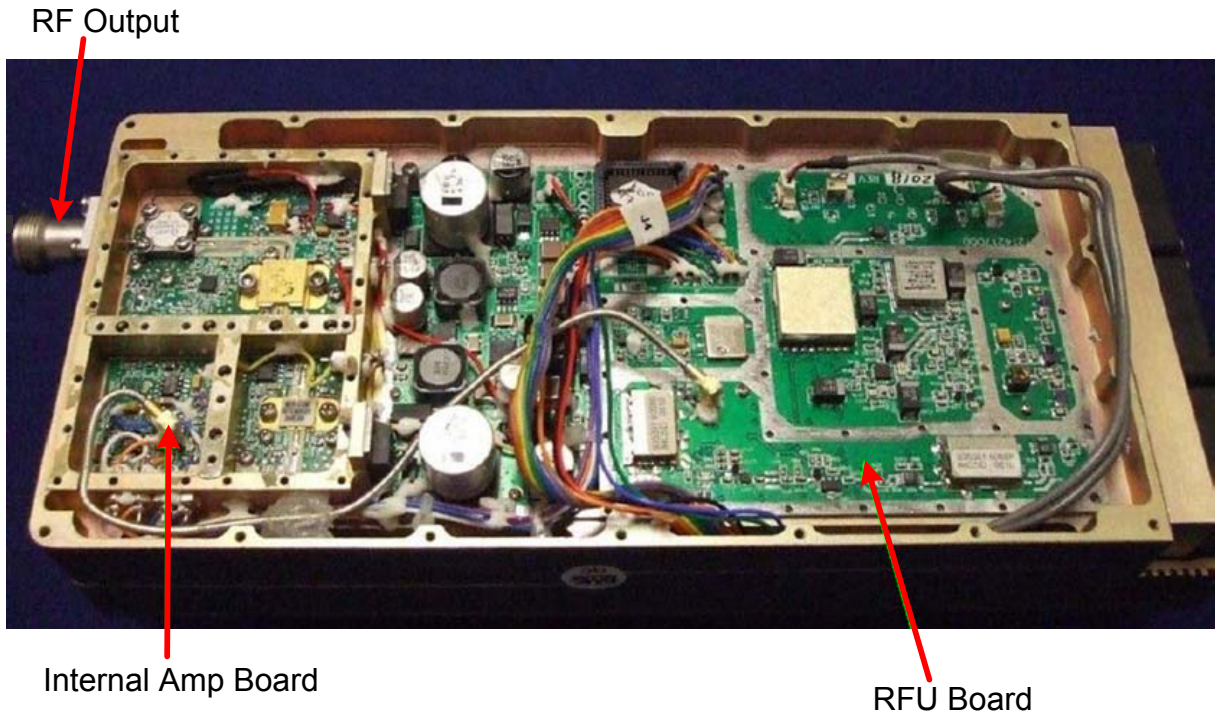

6 GHz Carry-Coder II	8014129700
Digital Board Assembly	7214206010
Digital Board	7214206900
Power Supply	7214215000
PA of Carry-Coder II	7214197000
RFU Board	7214195000

6 GHz Carry-Coder II
(8014129700)
(Front View)