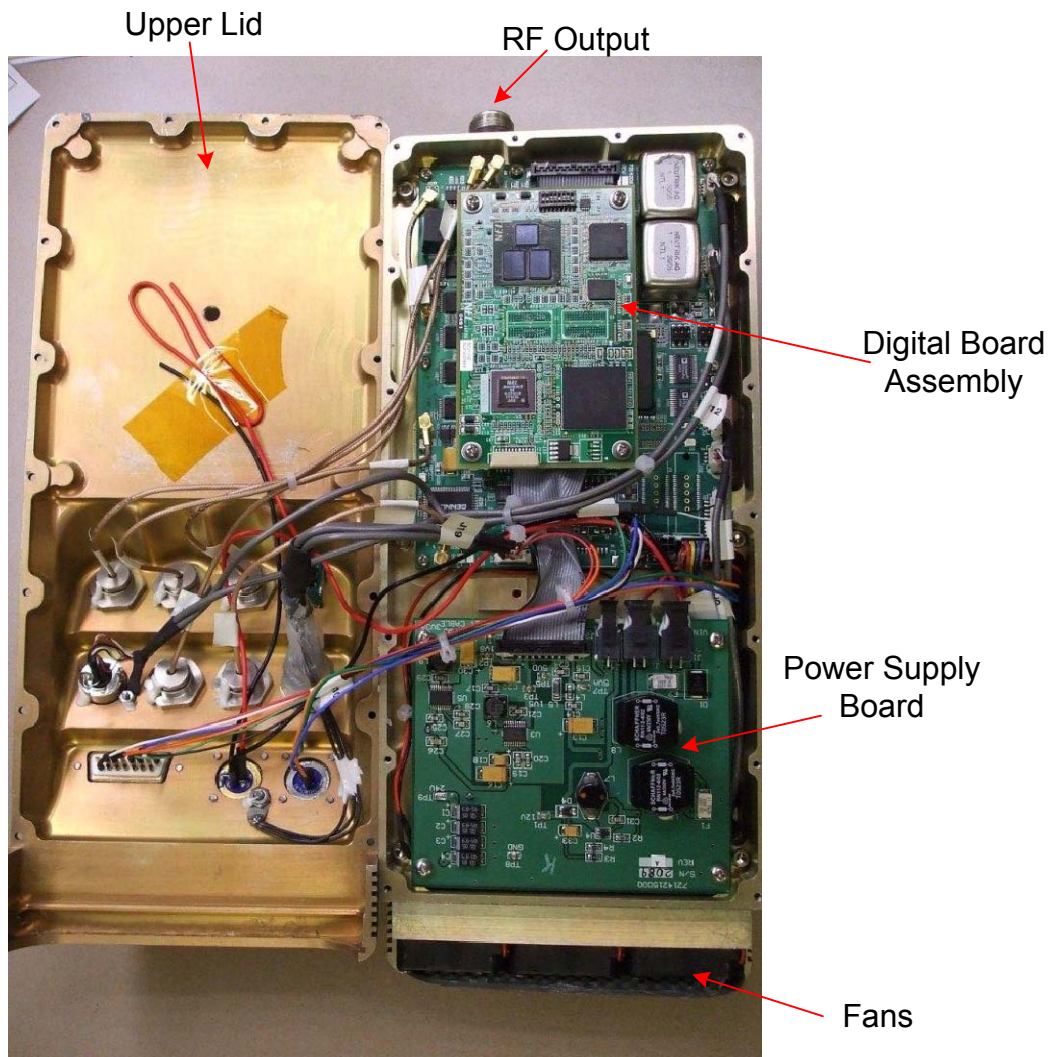

6 GHz Carry-Coder II	8014129700
Digital Board Assembly	7214206010
Digital Board	7214206900
Power Supply	7214215000
PA of Carry-Coder II	7214197000
RFU Board	7214195000

6 GHz Carry-Coder II
(8014129700)
(Front View)

6 GHz Carry-Coder II
(8014129700)
(Rear View)

Digital Board Assembly (7214206010)

Digital Board

MPEG Encoder

Digital Board (7214206900)

Front View

Digital Board (7214206900)

Rear View