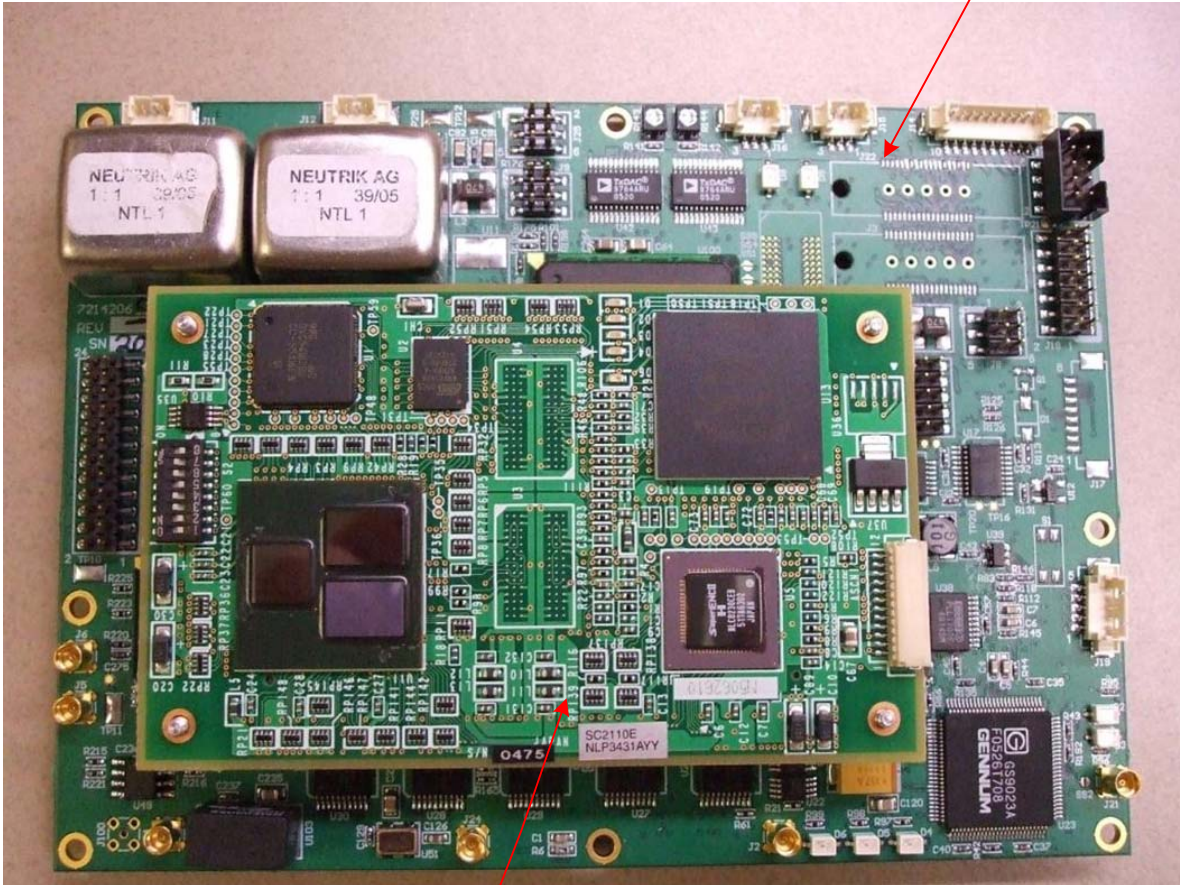

6 GHz Carry-Coder II	8014129700
Digital Board Assembly	7214206010
Digital Board	7214206900
Power Supply	7214215000
PA of Carry-Coder II	7214197000
RFU Board	7214195000

6 GHz Carry-Coder II
(8014129700)
(Front View)

6 GHz Carry-Coder II
(8014129700)
(Rear View)

Digital Board Assembly (7214206010)

Digital Board

MPEG Encoder

Digital Board (7214206900)

Front View

Digital Board (7214206900)

Rear View