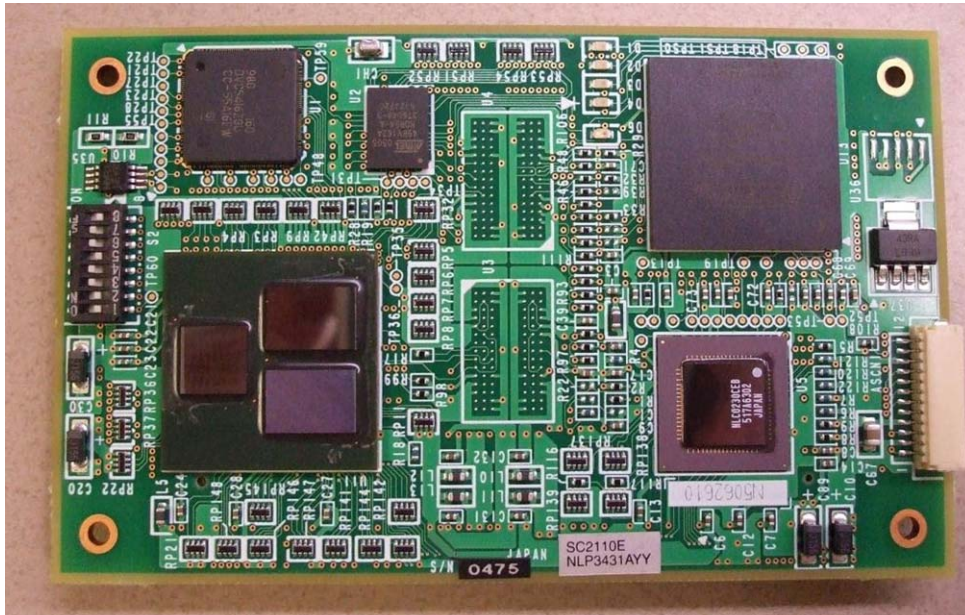

MPEG Encoder Board (598007001)

Front View