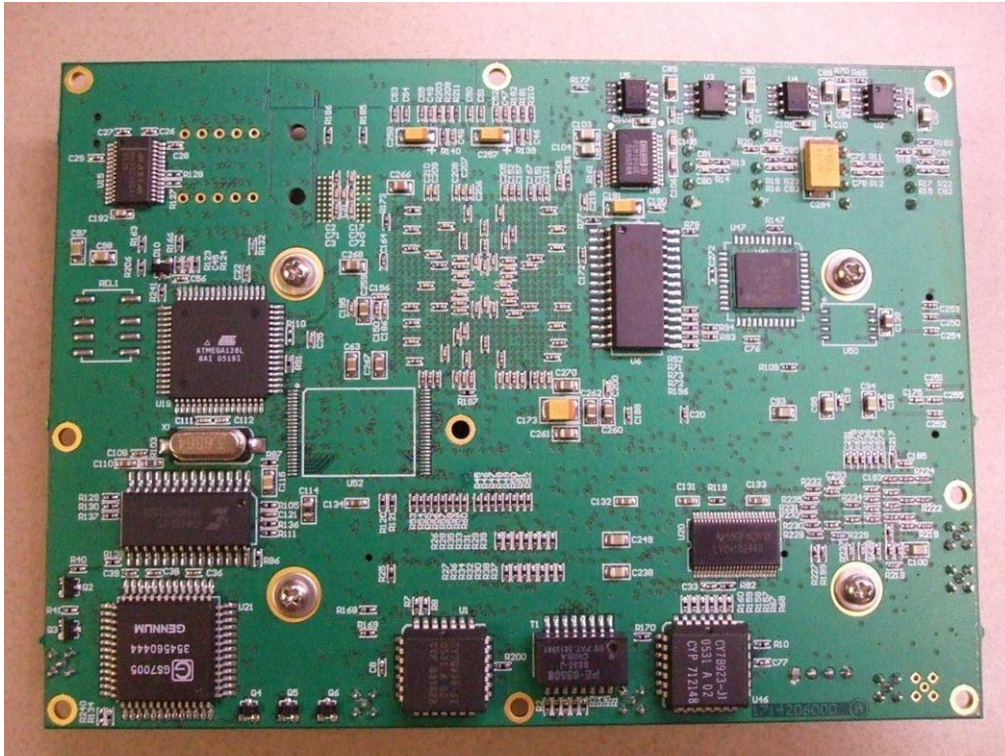

6 GHz Carry-Coder II	8014129700
Digital Board Assembly	7214206010
Digital Board	7214206900
Power Supply	7214215000
PA of Carry-Coder II	7214197000
RFU Board	7214195000

6 GHz Carry-Coder II
(8014129700)
(Front View)

6 GHz Carry-Coder II
(8014129700)
(Rear View)

Digital Board Assembly (7214206010)

Digital Board

MPEG Encoder

Digital Board (7214206900)

Front View

Digital Board (7214206900)

Rear View