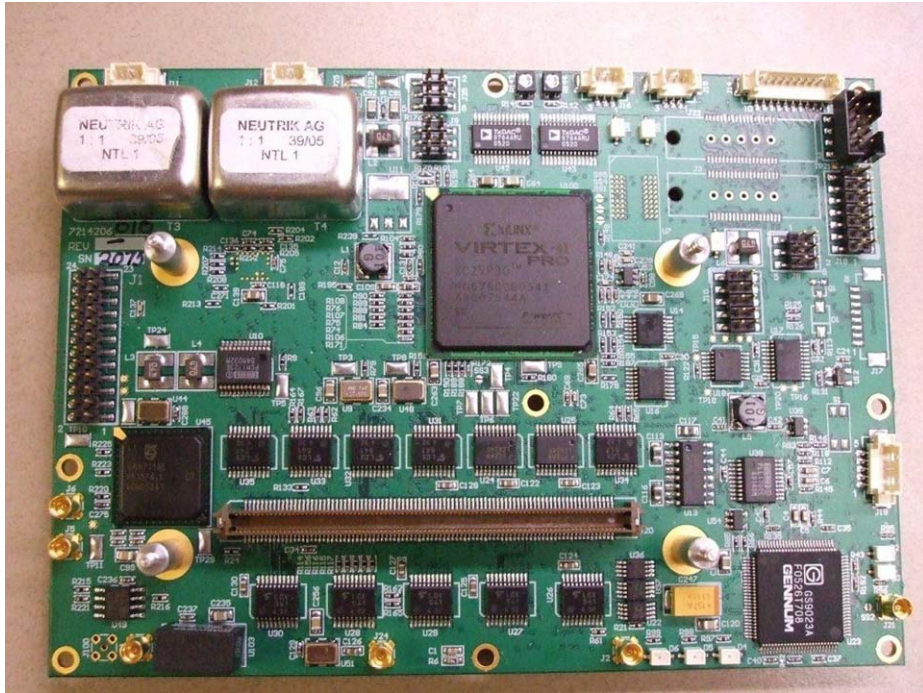

6 GHz Carry-Coder II	8014129700
Digital Board Assembly	7214206010
Digital Board	7214206900
Power Supply	7214215000
PA of Carry-Coder II	7214197000
RFU Board	7214195000

6 GHz Carry-Coder II
(8014129700)
(Front View)

6 GHz Carry-Coder II
(8014129700)
(Rear View)

Digital Board Assembly (7214206010)

Digital Board

MPEG Encoder

Digital Board (7214206900)

Front View

Digital Board (7214206900)

Rear View