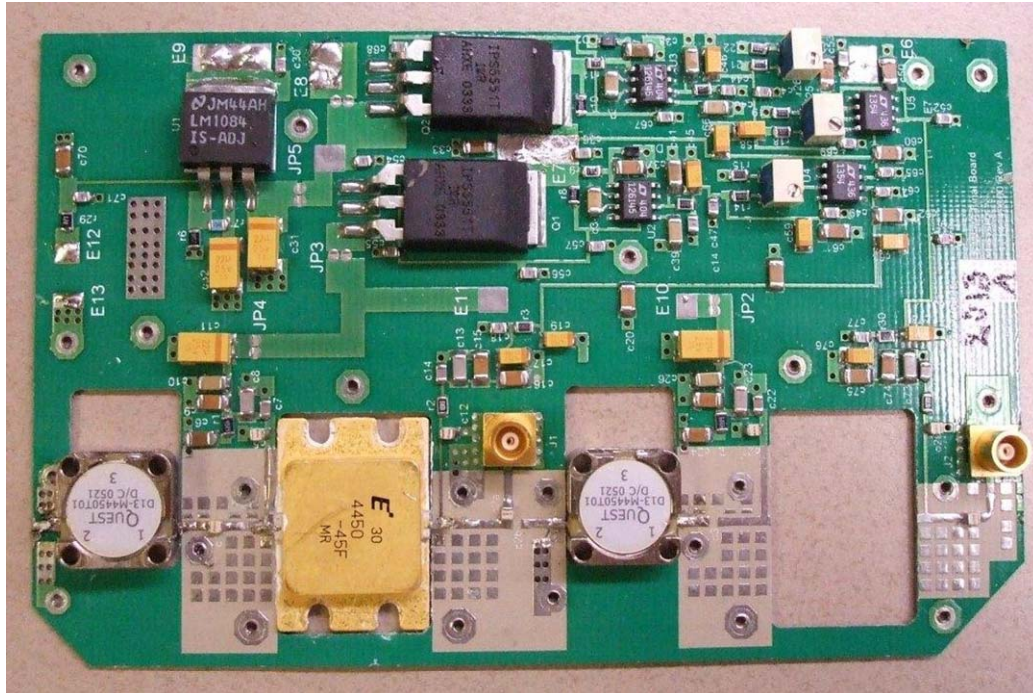

4 GHz Power Amplifier Assembly (8014079020)

PA Pre-Driver Board (7214147000)

Front View

PA Pre-Driver Board
(7214147000)

Rear View

PA Driver Board (7214148000)

Front View

PA Driver Board
(7214148000)

Rear View

PA Final Board (7214149000)

Front View

PA Final Board
(7214149000)

Rear View

PA DC Routing Board (7214150000)

Front View

PA DC Routing Board
(7214150000)