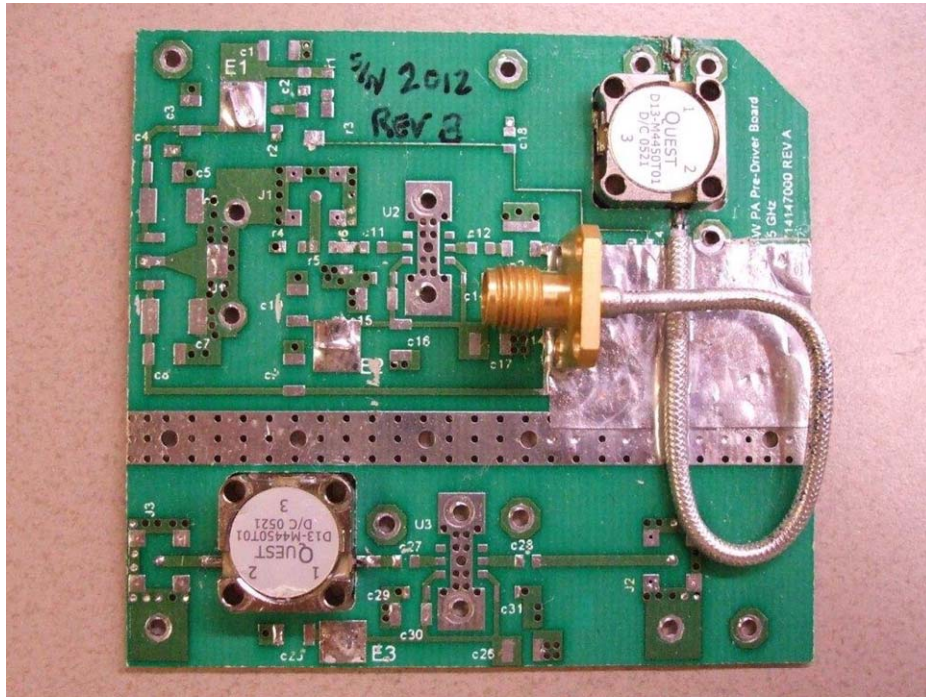

4 GHz Power Amplifier Assembly (8014079020)

PA Pre-Driver Board (7214147000)

Front View

PA Pre-Driver Board
(7214147000)

Rear View

PA Driver Board (7214148000)

Front View

PA Driver Board
(7214148000)