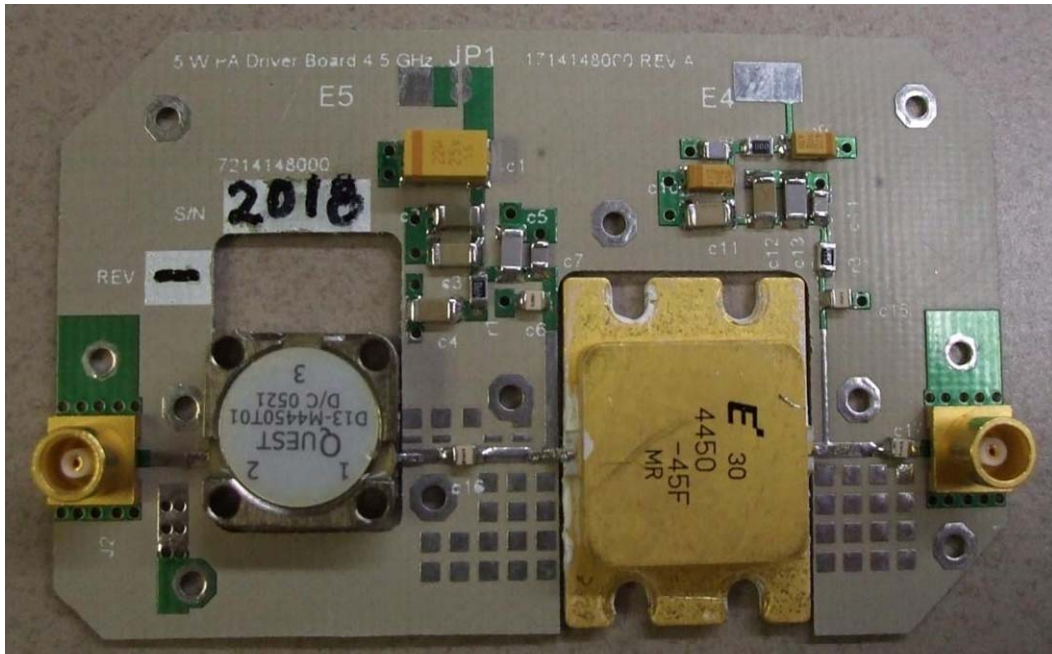

4 GHz Power Amplifier Assembly (8014079020)

PA Pre-Driver Board (7214147000)

Front View

PA Pre-Driver Board
(7214147000)

Rear View

PA Driver Board (7214148000)

Front View

PA Driver Board
(7214148000)

Rear View

PA Final Board (7214149000)

Front View

PA Final Board
(7214149000)

Rear View

PA DC Routing Board (7214150000)

Front View

PA DC Routing Board
(7214150000)