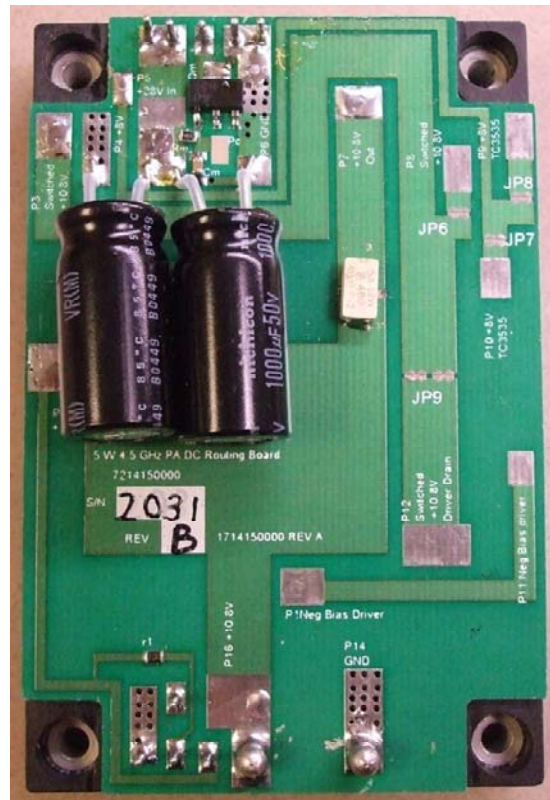

4 GHz Power Amplifier Assembly (8014079020)

PA Pre-Driver Board (7214147000)

Front View

PA Pre-Driver Board
(7214147000)

Rear View

PA Driver Board (7214148000)

Front View

PA Driver Board
(7214148000)

Rear View

PA Final Board (7214149000)

Front View

PA Final Board
(7214149000)

Rear View

PA DC Routing Board (7214150000)

Front View

PA DC Routing Board
(7214150000)