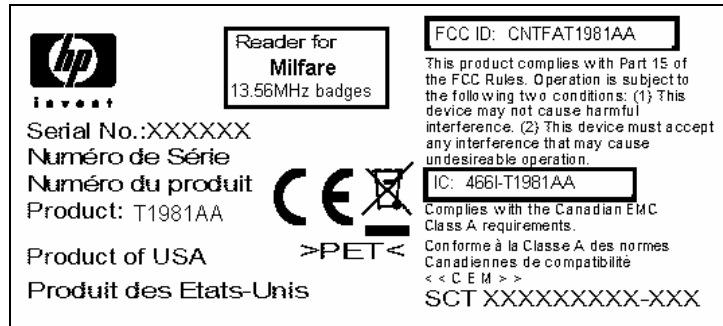

FCC ID: CNTFAT1981AA

IC: 466I-T1981AA

Identification Label: Permanent adhesive label measuring approximately: 45mm by 20mm.

T1981AA Label:

T1982AA Label:

T1985AA Label:

T1986AA Label:

Location: Centered on bottom of EUT.