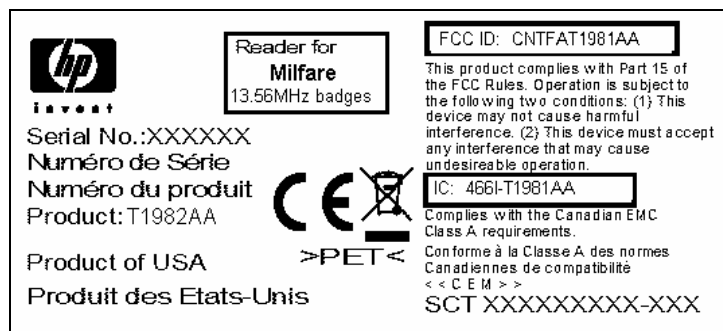

FCC ID: CNTFAT1981AA

IC: 466I-T1981AA

Identification Label: Permanent adhesive label measuring approximately: 45mm by 20mm.

T1981AA Label:

T1982AA Label:

T1985AA Label:

T1986AA Label:

Location: Centered on bottom of EUT.