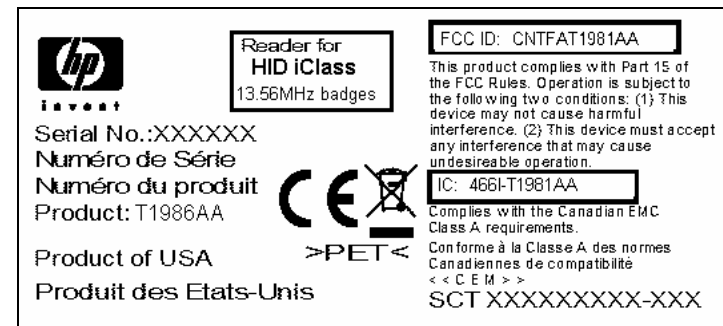

FCC ID: CNTFAT1981AA

IC: 466I-T1981AA

Identification Label: Permanent adhesive label measuring approximately: 45mm by 20mm.

T1981AA Label:

T1982AA Label:

T1985AA Label:

T1986AA Label:

Location: Centered on bottom of EUT.