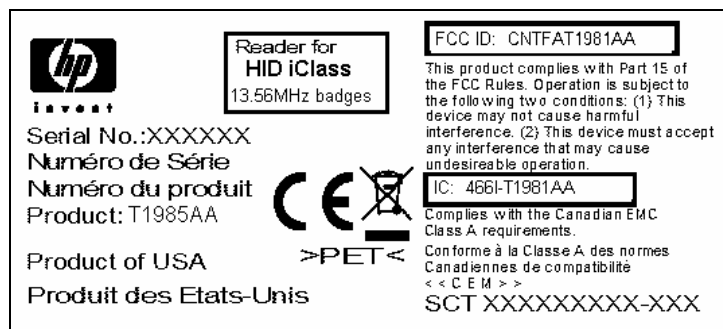

FCC ID: CNTFAT1981AA

IC: 466I-T1981AA

Identification Label: Permanent adhesive label measuring approximately: 45mm by 20mm.

T1981AA Label:

T1982AA Label:

T1985AA Label:

T1986AA Label:

Location: Centered on bottom of EUT.