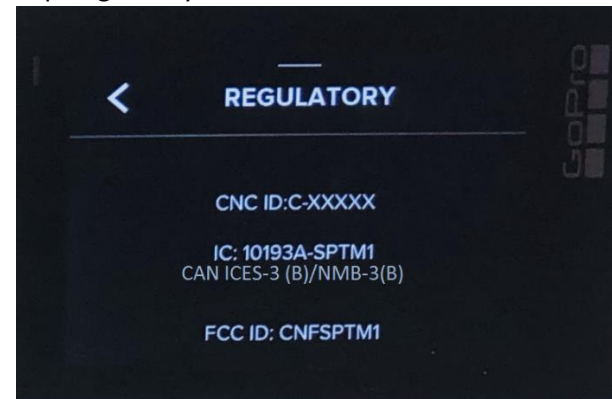

## How to find E-labeling for SPTM1

To find Regulatory Information, swipe down on your camera's touch screen, then tap Preferences > Regional > Regulatory.

See detailed steps to find Regulatory Information below,

1. Swipe down on your camera's touch screen,

2. Tap Preferences

3. Tap Regional

4. Tap Regulatory

CNC ID:C-XXXXX

IC: 10193A-SPTM1  
CAN ICES-3 (B)/NMB-3(B)

FCC ID: CNFSPTM1

CMIIT ID: XXXXYZNNNN

Model/Modelo/型號: SPTM1

TRC No.: TRC/XXX/YYYY/###

CONATEL PY NR:  
XXXX-NN-Y-NNNNNNN

IFETEL ID:  
XXXXXXXXNN-NNNN

Made in China  
Hecho en China  
Feito na China  
中國製造

D37835  
RoHS

UA.TR.028