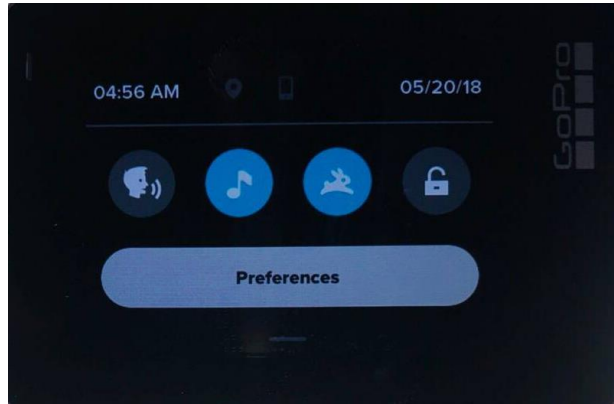

## How to find E-labeling for SPTM1

To find Regulatory Information, swipe down on your camera's touch screen, then tap Preferences > Regional > Regulatory.

See detailed steps to find Regulatory Information below,

1. Swipe down on your camera's touch screen,

2. Tap Preferences

3. Tap Regional

4. Tap Regulatory

CNC ID:C-XXXXX

IC: 10193A-SPTM1  
CAN ICES-3 (B)/NMB-3(B)

FCC ID: CNFSPTM1

CMIIT ID: XXXXYZNNNN