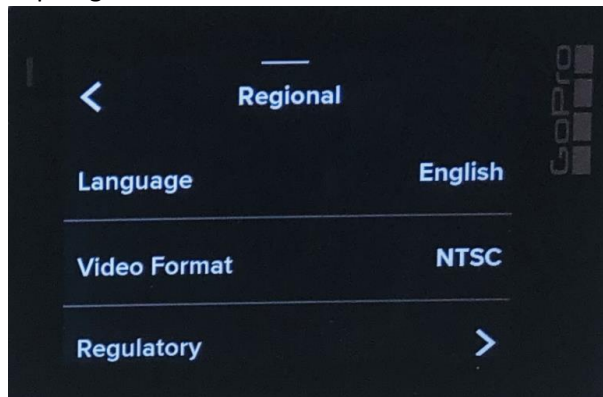

## How to find E-labeling for SPTM1

To find Regulatory Information, swipe down on your camera's touch screen, then tap Preferences > Regional > Regulatory.

See detailed steps to find Regulatory Information below,

1. Swipe down on your camera's touch screen,

2. Tap Preferences

3. Tap Regional

4. Tap Regulatory

CNC ID:C-XXXXX

IC: 10193A-SPTM1  
CAN ICES-3 (B)/NMB-3(B)

FCC ID: CNFSPTM1

CMIIT ID: XXXXYZNNNN