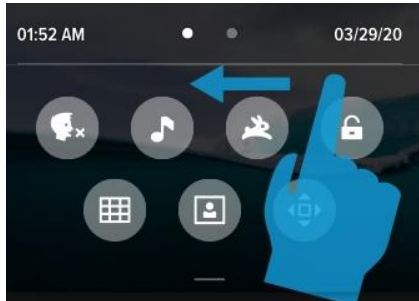

## How to find E-labeling for SPBL1

To find Regulatory Information, swipe down on your camera's touch screen, then Swipe left > Preference > Regulatory.

See detailed steps to find Regulatory Information below,

### 1. Swipe left