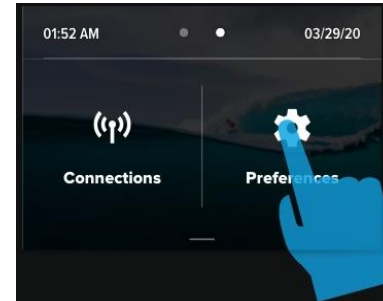

2. Tap Preferences