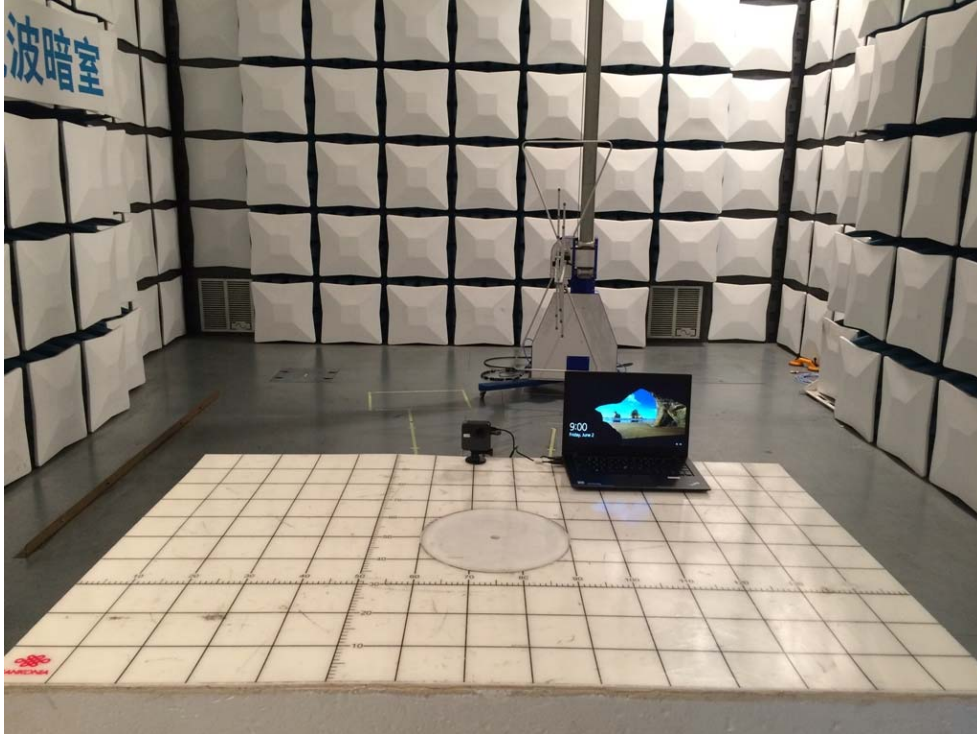

Appendix III

Setup Photographs

For

Camera

MODEL NUMBER: SBDC1

RADIATED RF MEASUREMENT SETUP (BELOW 1GHz)

RADIATED RF MEASUREMENT SETUP (Above 1 GHz)

Conducted Emission Test

DFS MEASUREMENT SETUP