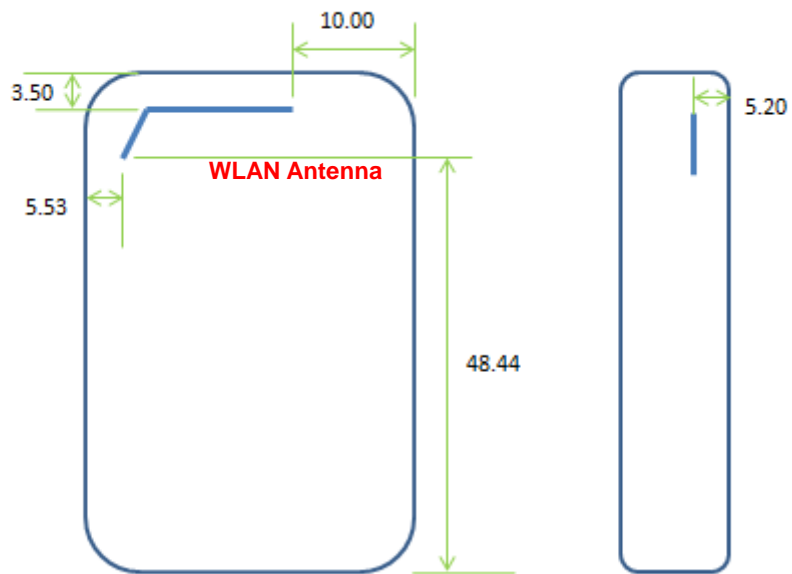

FCC SAR Test Report

<Photographs of EUT>

<Antenna Location>

FCC SAR Test Report

<Photographs of SAR Setup>

Front Face of EUT with 0 cm Gap

Rear Face of EUT with 0 cm Gap

Left Side of EUT with 0 cm Gap

Right Side of EUT with 0 cm Gap

Top Side of EUT with 0 cm Gap

Bottom Side of EUT with 0 cm Gap