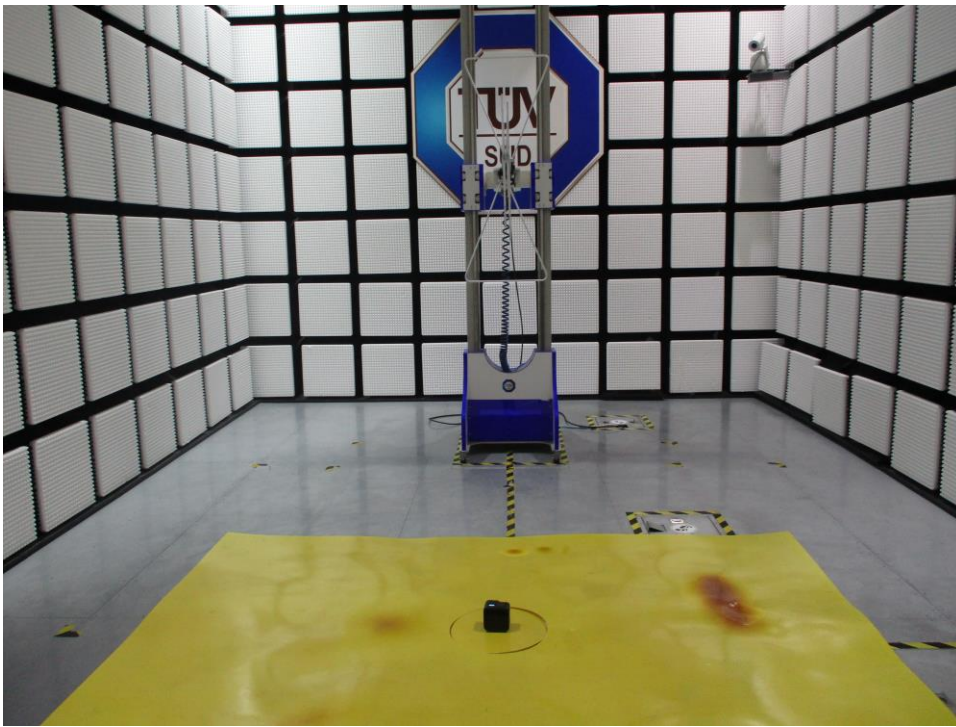

## Photos of Test Setup

### Conducted Emission (150kHz-30MHz)