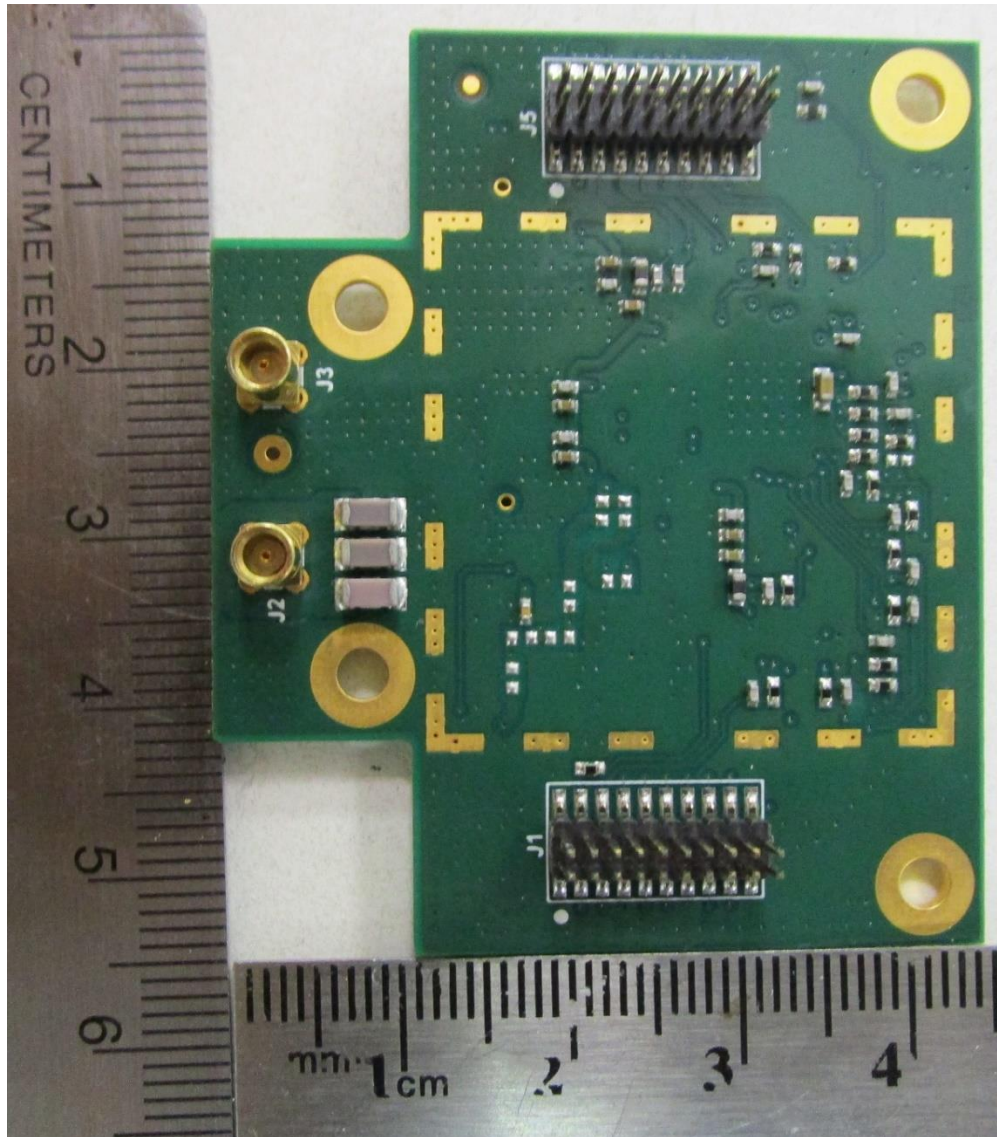

CONFIDENTIAL INFORMATION

FCCID:CN290275 IC:1007A-90275

Model: 90275 TRX Photos

900MHz/2400MHz

TOP View With Shielding

TOP View Without Shielding

BOTTOM View

J2: Sub_GHz (900MHz) Antenna Port

J3: 2.4GHz Antenna Port

Label Position