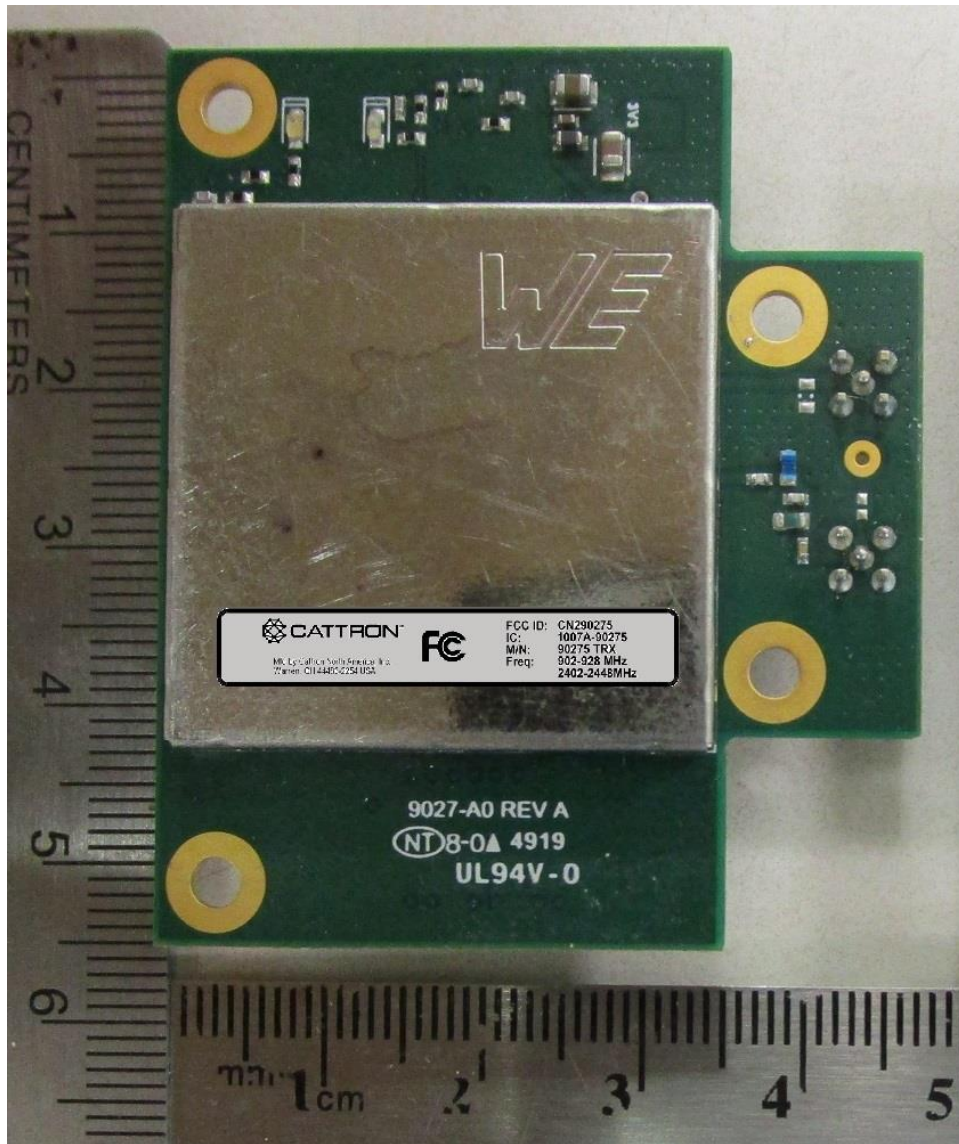

CONFIDENTIAL INFORMATION

FCCID:CN290275 IC:1007A-90275

Model: 90275 TRX Photos

900MHz/2400MHz

TOP View With Shielding

TOP View Without Shielding

BOTTOM View

J2: Sub_GHz (900MHz) Antenna Port

J3: 2.4GHz Antenna Port

Label Position