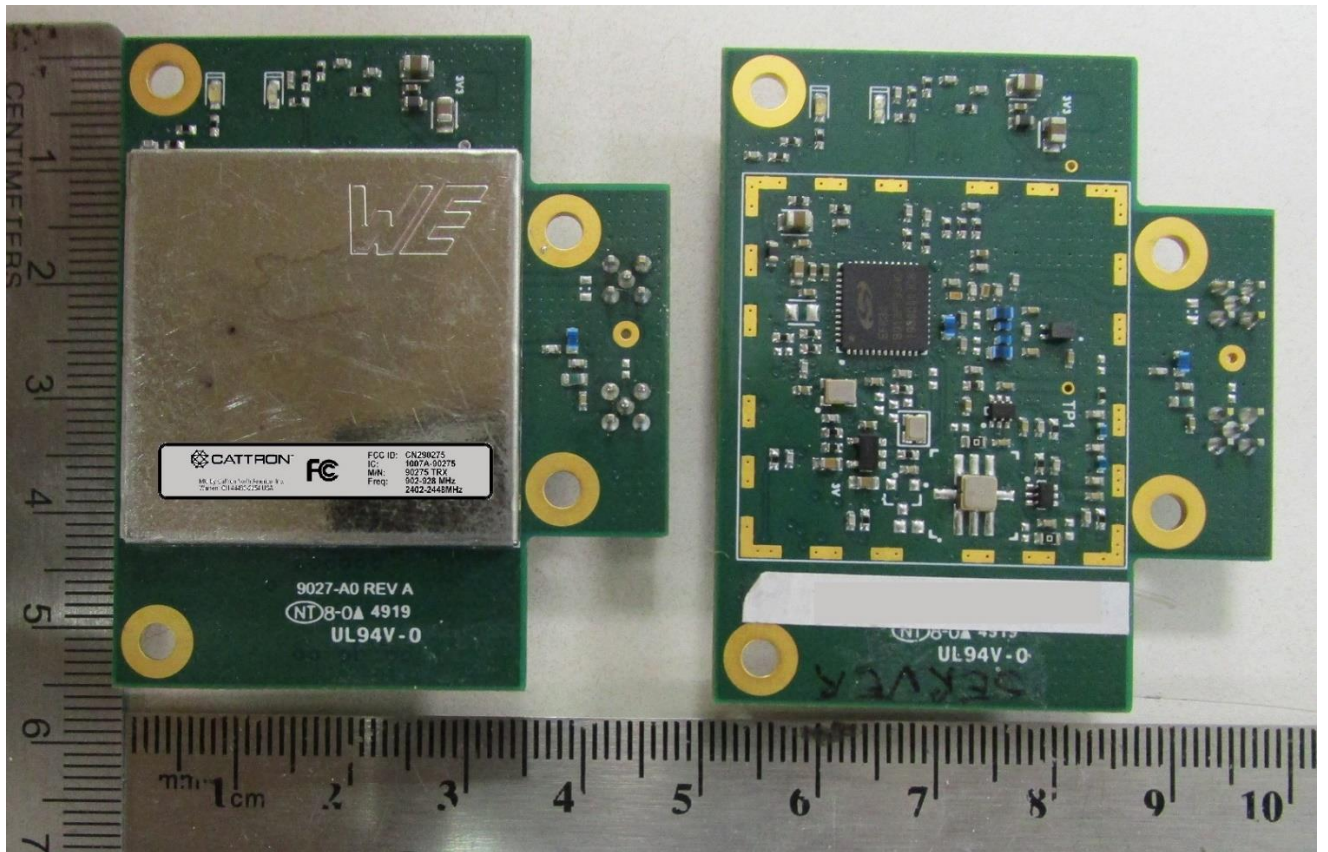

CONFIDENTIAL INFORMATION

FCCID:CN290275 IC:1007A-90275

Model: 90275 TRX Photos

900MHz/2400MHz

TOP View With Shielding

TOP View Without Shielding

BOTTOM View

J2: Sub_GHz (900MHz) Antenna Port

J3: 2.4GHz Antenna Port

Label Position