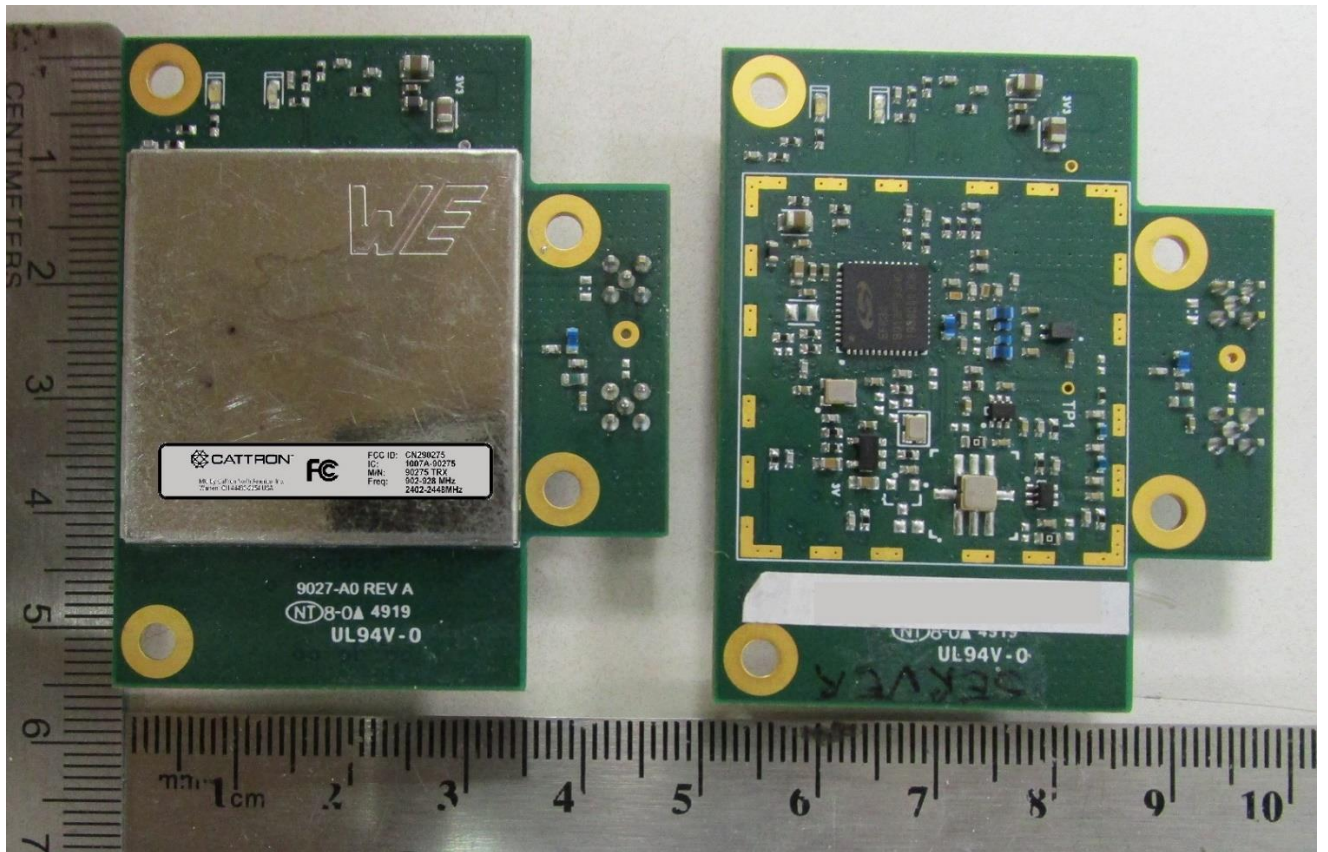

CONFIDENTIAL INFORMATION

FCCID:CN290275 IC:1007A-90275

Model: 90275 TRX Photos

900MHz/2400MHz

TOP View With Shielding

TOP View Without Shielding

BOTTOM View

Label Position