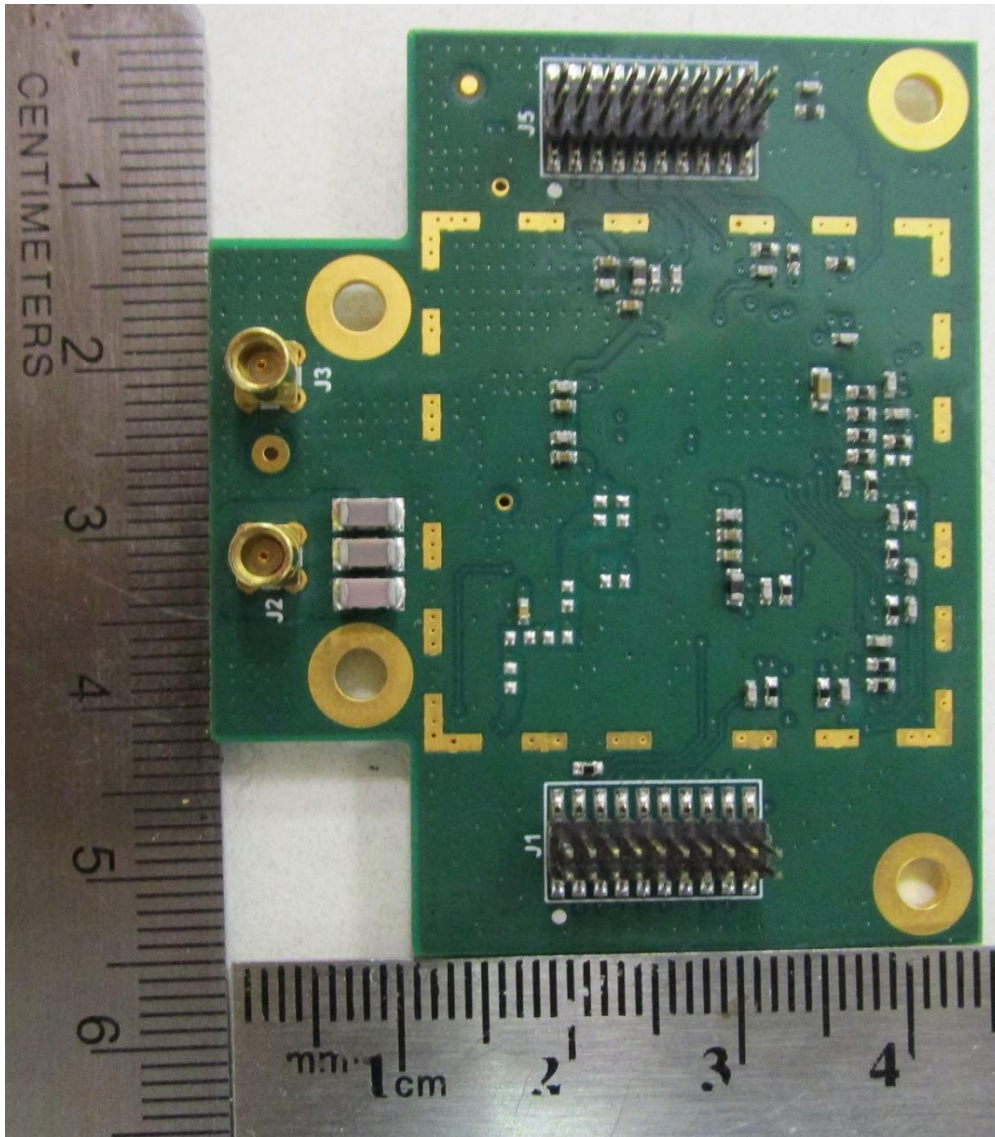

CONFIDENTIAL INFORMATION

FCCID:CN290275 IC:1007A-90275

Model: 90275 TRX Photos

900MHz/2400MHz

TOP View With Shielding

TOP View Without Shielding

BOTTOM View

Label Position