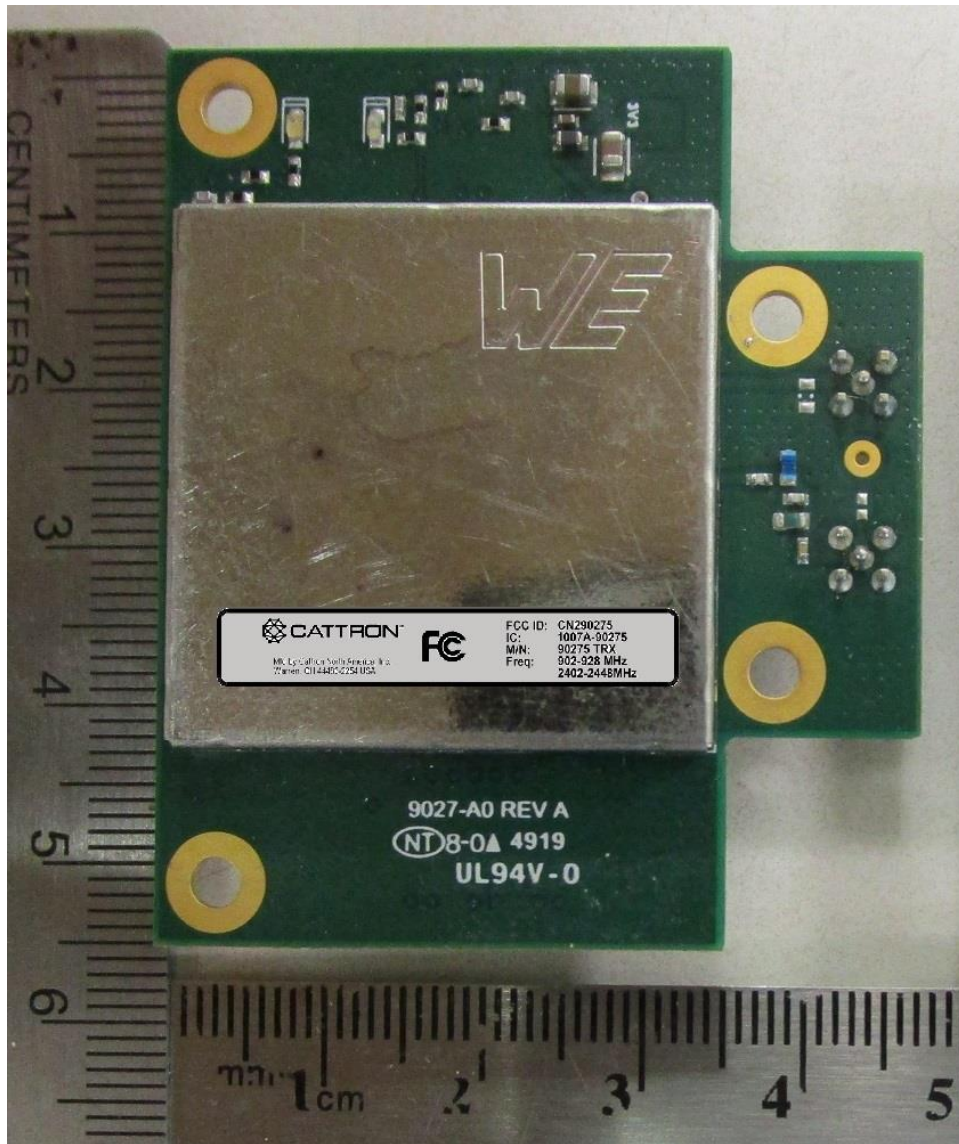

CONFIDENTIAL INFORMATION

FCCID:CN290275 IC:1007A-90275

Model: 90275 TRX Photos

900MHz/2400MHz

TOP View With Shielding

TOP View Without Shielding

BOTTOM View

Label Position