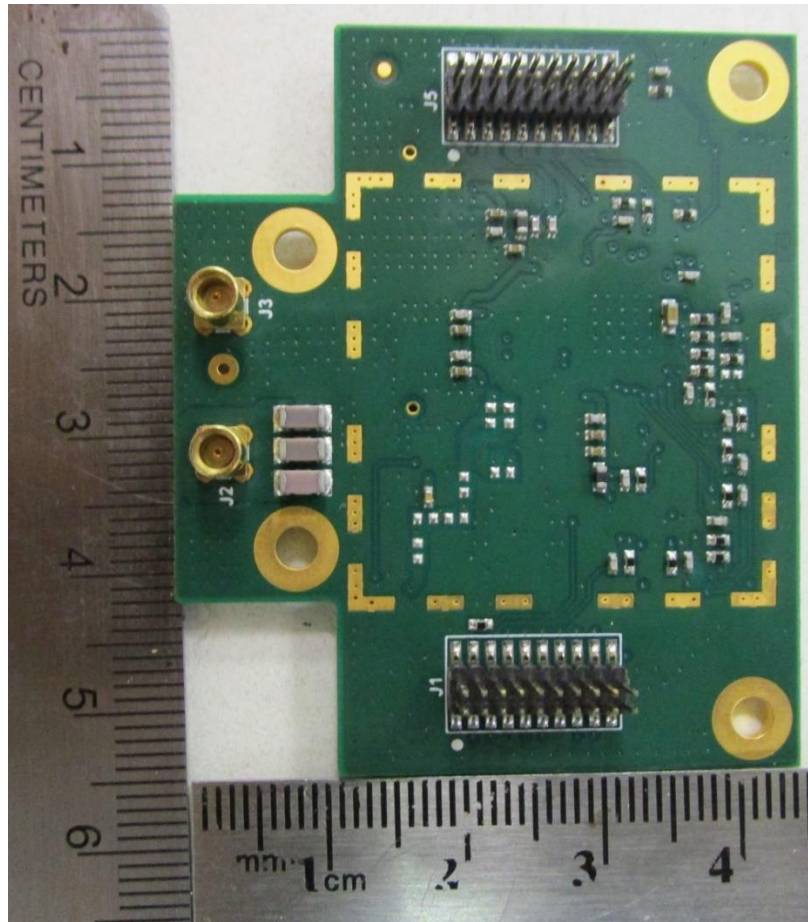

FCCID:CN290273 IC:1007A-90273

Model: 90273 TRX Photos

450MHz/2400MHz

TOP View With Shielding

TOP View Without Shielding

BOTTOM View

J2: Sub\_GHz (450MHz) Antenna Port

J3: 2.4GHz Antenna Port