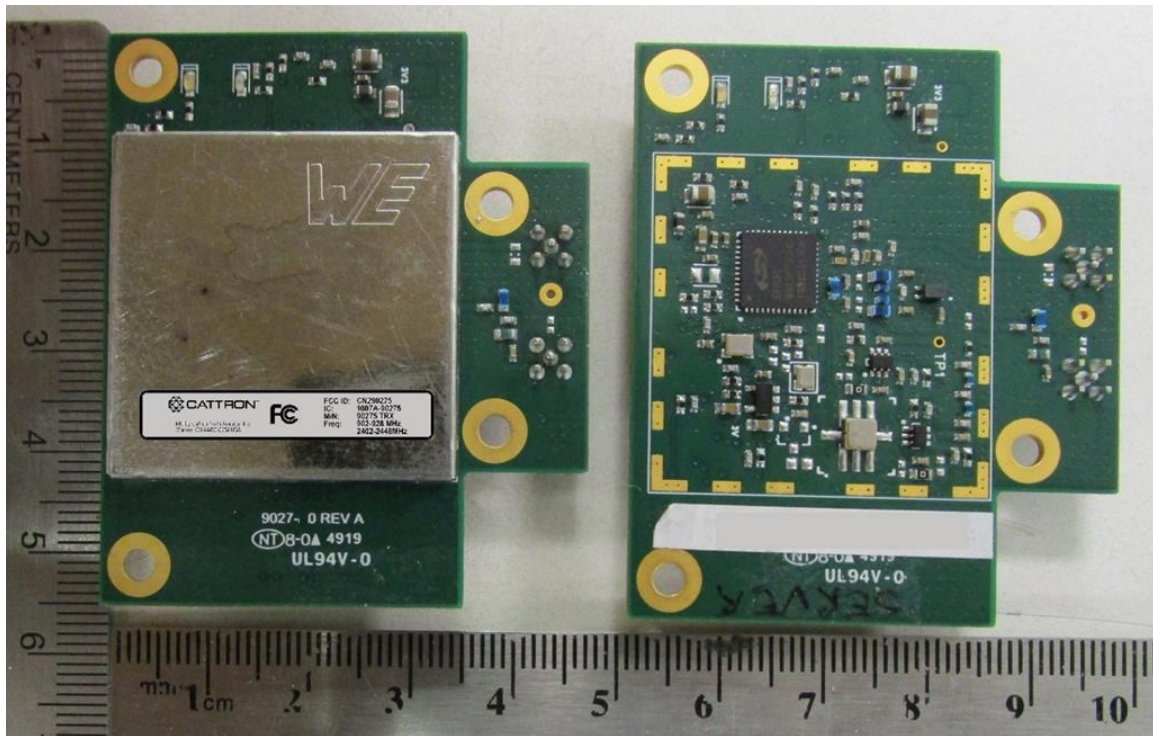

FCCID:CN290273 IC:1007A-90273

Model: 90273 TRX Photos

450MHz/2400MHz

TOP View With Shielding

TOP View Without Shielding

BOTTOM View

J2: Sub\_GHz (450MHz) Antenna Port

J3: 2.4GHz Antenna Port