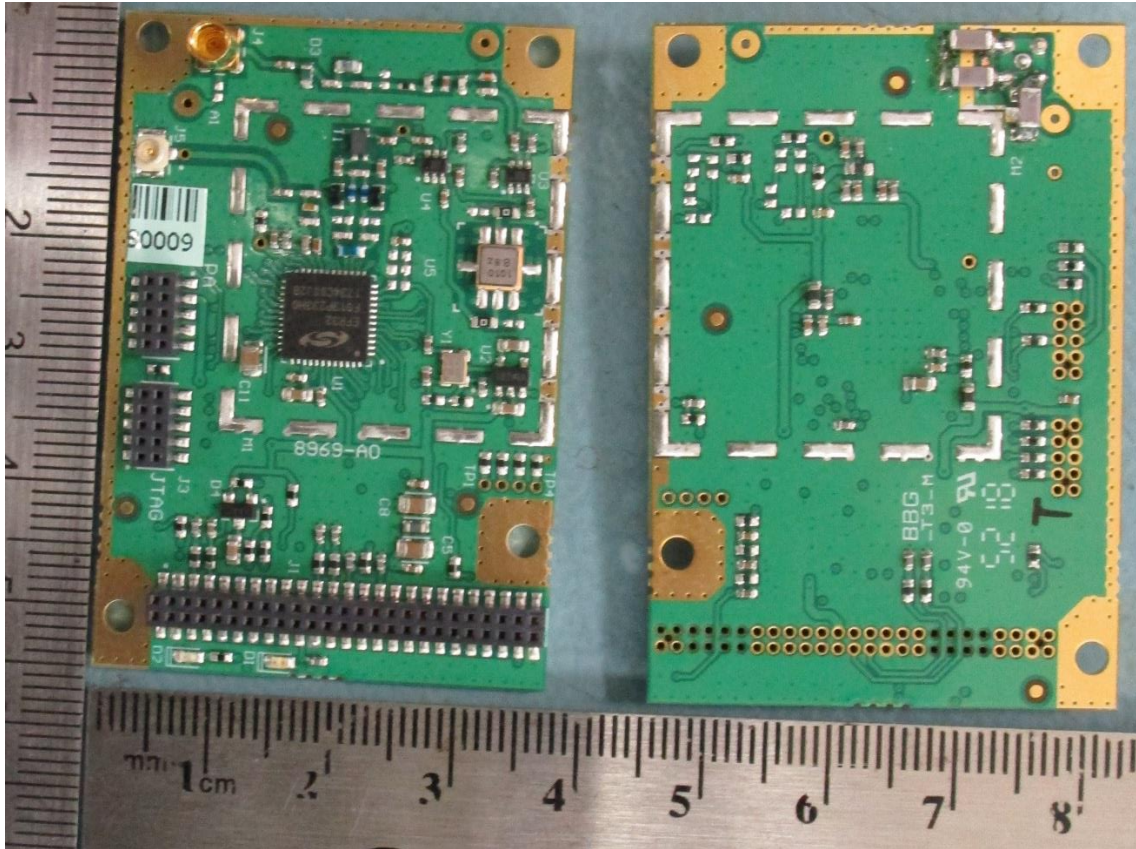

FCCID:CN289695 IC:1007A-89695

Model: 89695TRX Photos

902-928MHz

TOP and BOTTOM View with shielding

TOP and BOTTOM view without Shielding

900MHz Mag mount antenna

900MHz Chip antenna

900MHz Whip antenna