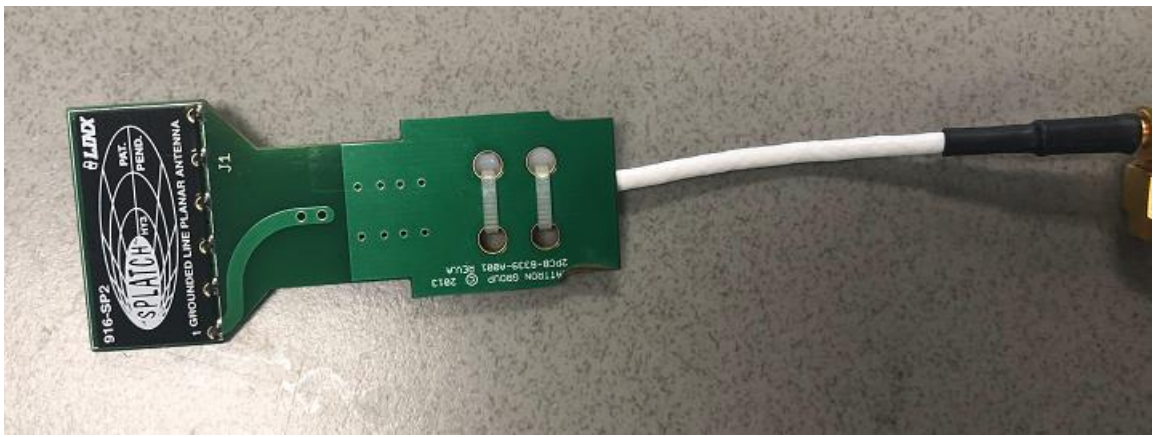

FCCID:CN289695 IC:1007A-89695

Model: 89695TRX Photos

902-928MHz

TOP and BOTTOM View with shielding

TOP and BOTTOM view without Shielding

900MHz Mag mount antenna

900MHz Chip antenna

900MHz Whip antenna