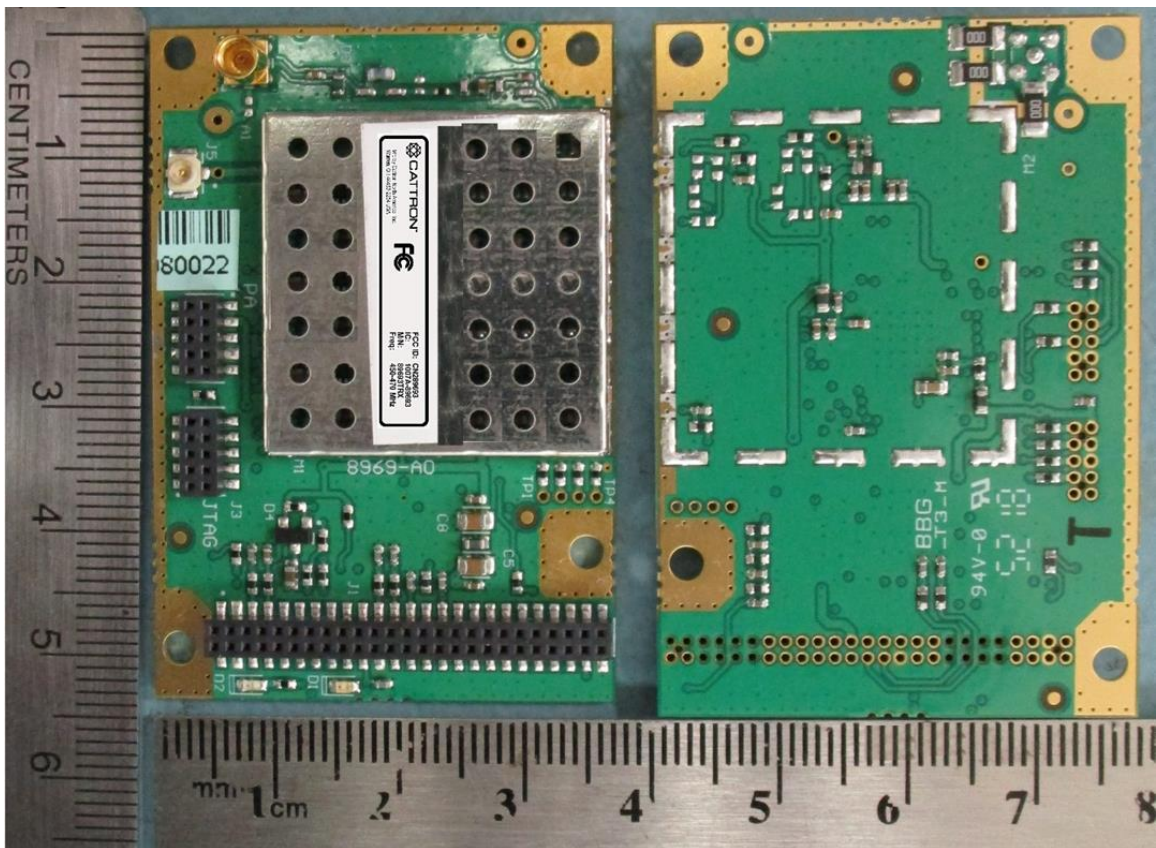

FCCID:CN289695 IC:1007A-89695

Model: 89695TRX Photos

902-928MHz

TOP and BOTTOM View with shielding

TOP and BOTTOM view without Shielding

900MHz Mag mount antenna

900MHz Chip antenna

900MHz Whip antenna