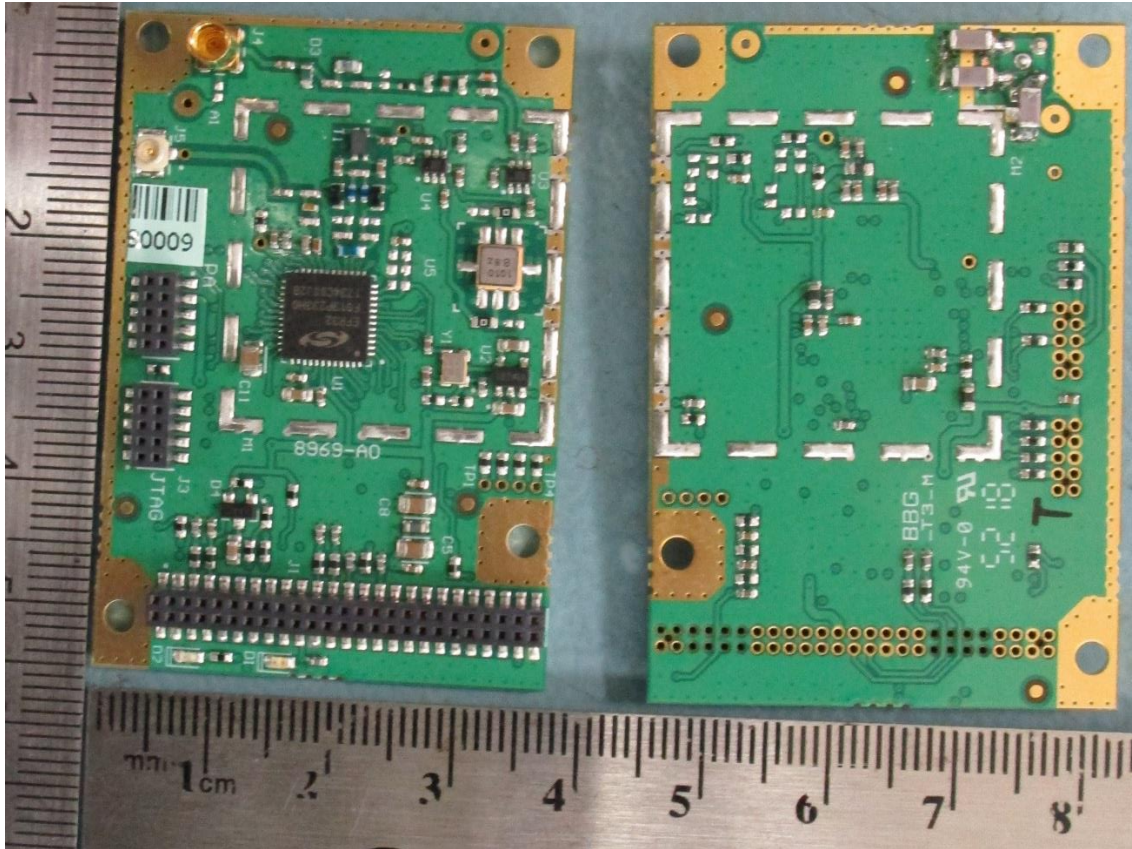

FCCID:CN289695 IC:1007A-89695

Model: 89695TRX Photos

902-928MHz

TOP and BOTTOM View with shielding

TOP and BOTTOM view without Shielding

900MHz Mag mount antenna

900MHz Chip antenna

900MHz Whip antenna