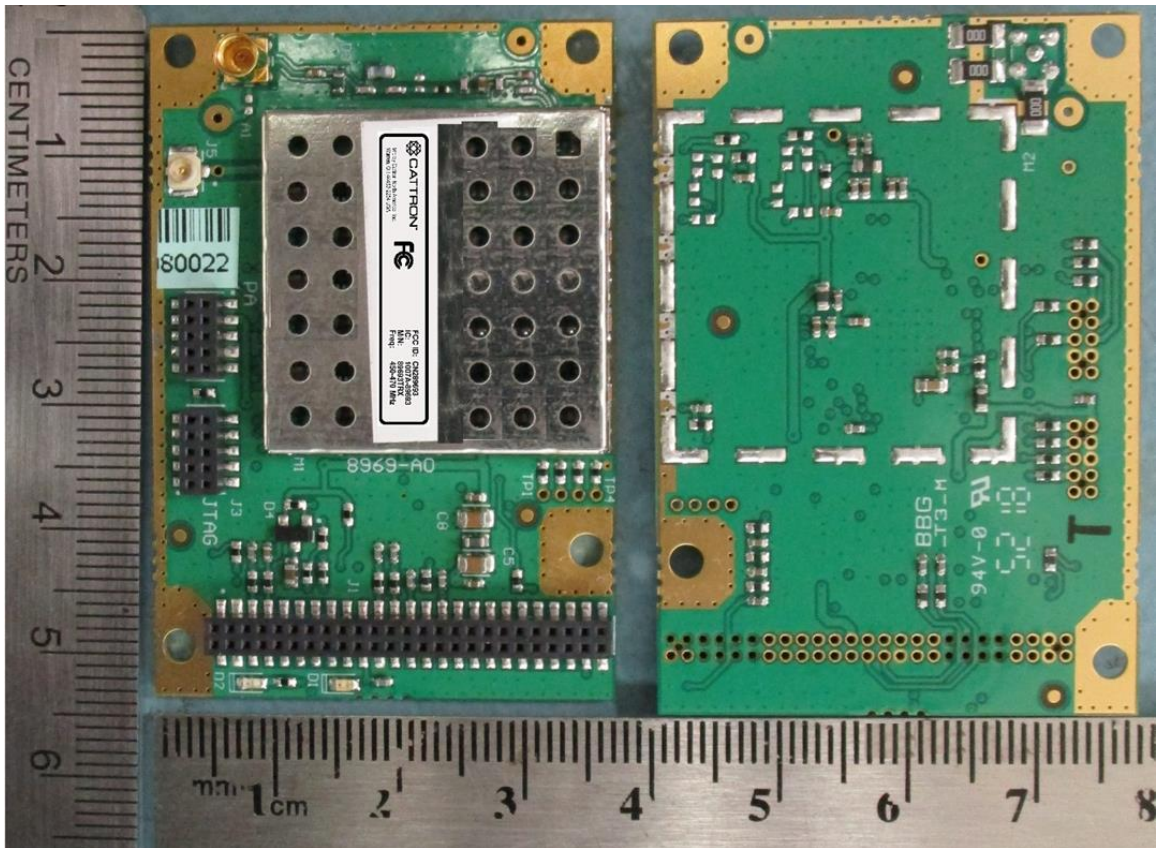

FCCID:CN289695 IC:1007A-89695

Model: 89695TRX Photos

902-928MHz

TOP and BOTTOM View with shielding

TOP and BOTTOM view without Shielding

900MHz Mag mount antenna

900MHz Chip antenna

900MHz Whip antenna