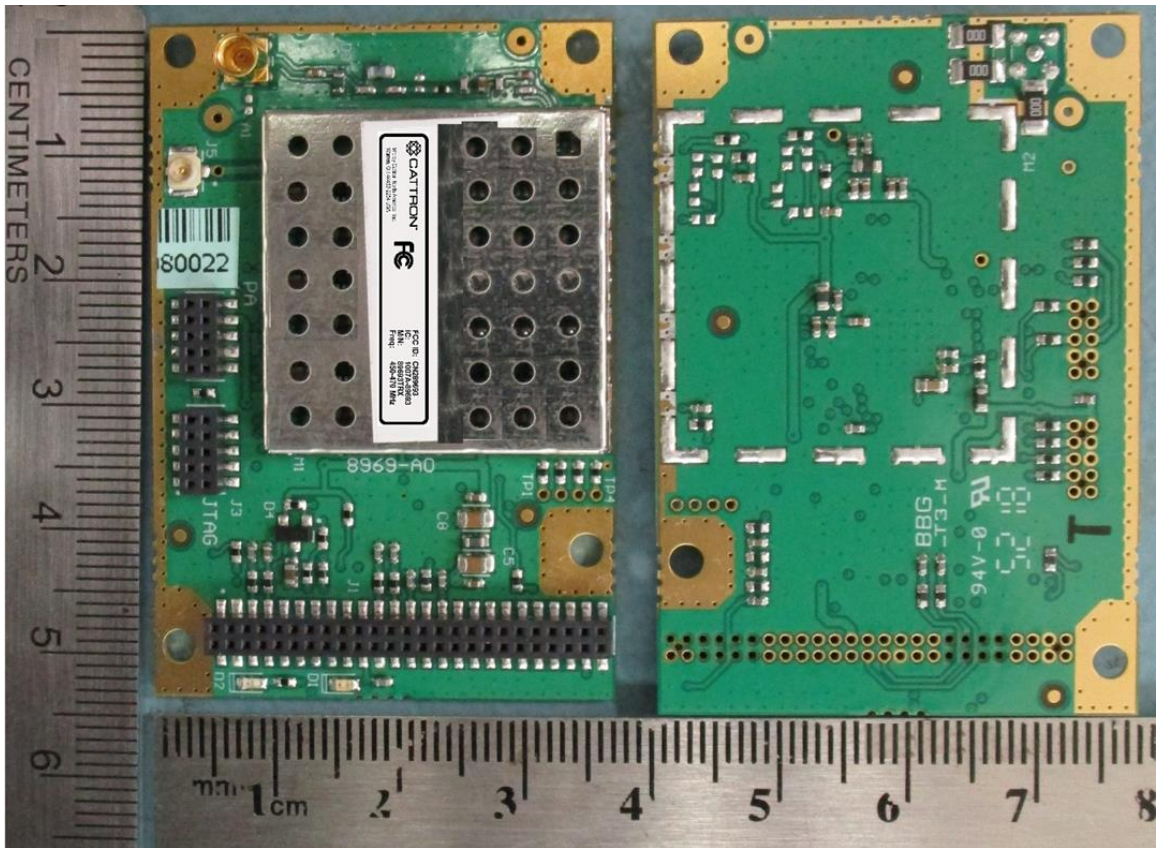

FCCID:CN289695 IC:1007A-89695

Model: 89695 TRX Photos

902-928MHz

TOP and BOTTOM View with shielding  
Label location for module