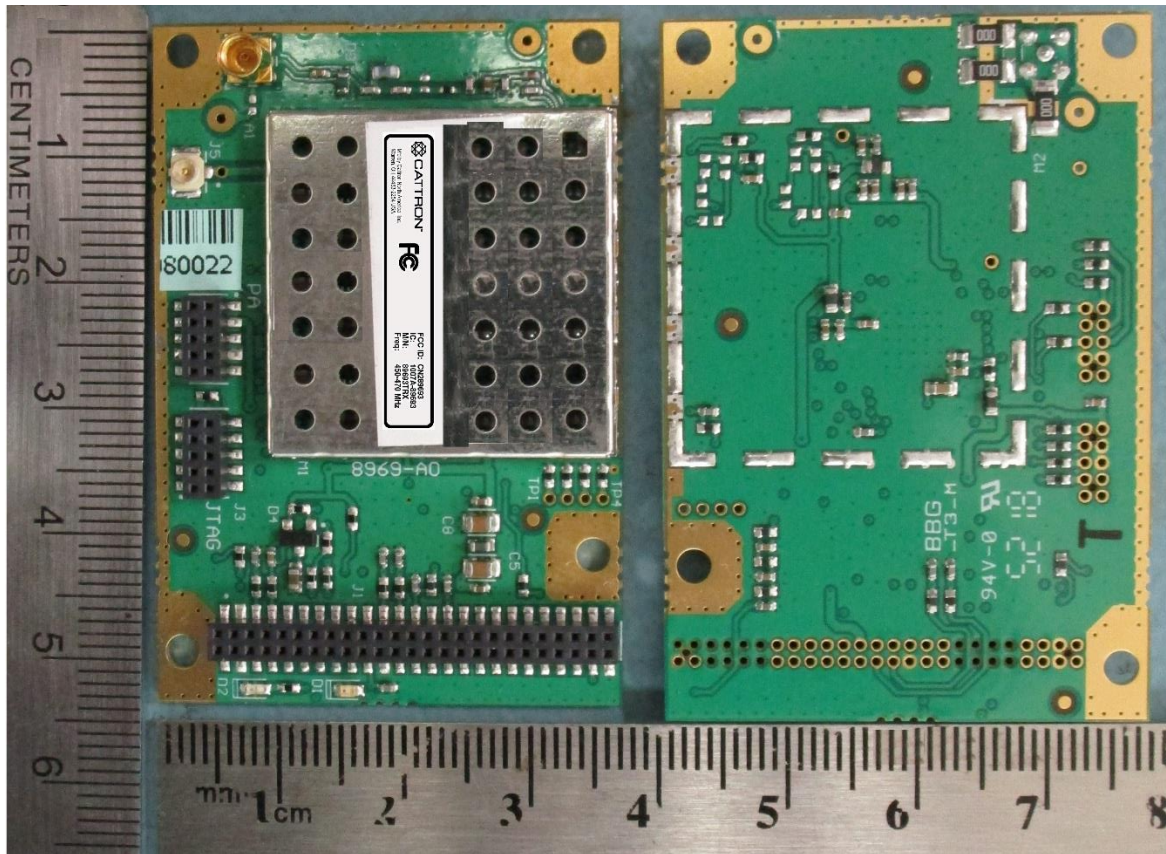

CONFIDENTIAL INFORMATION

FCCID:CN289693 IC:1007A-89693

Model: 89693 TRX Photos

450-470MHz

TOP and BOTTOM View with shielding

TOP and BOTTOM view without Shielding