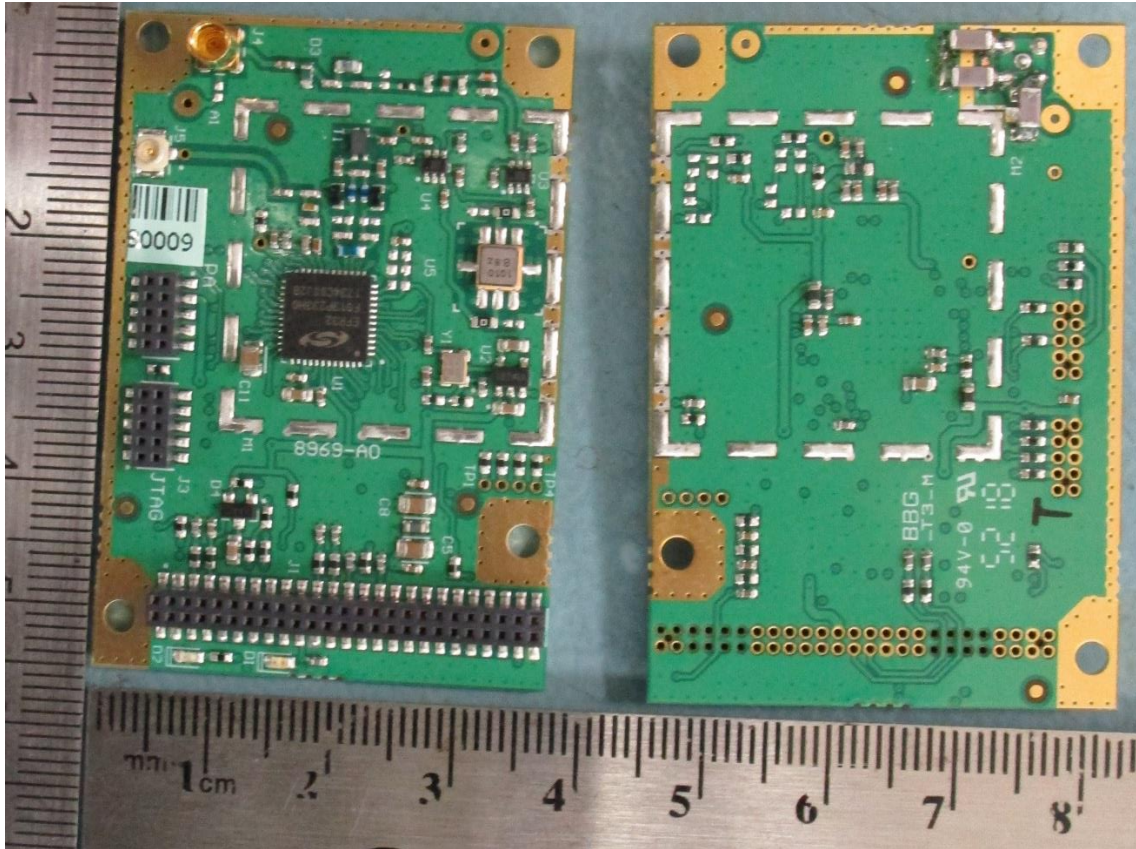

CONFIDENTIAL INFORMATION

FCCID:CN289693 IC:1007A-89693

Model: 89693 TRX Photos

450-470MHz

TOP and BOTTOM View with shielding

TOP and BOTTOM view without Shielding