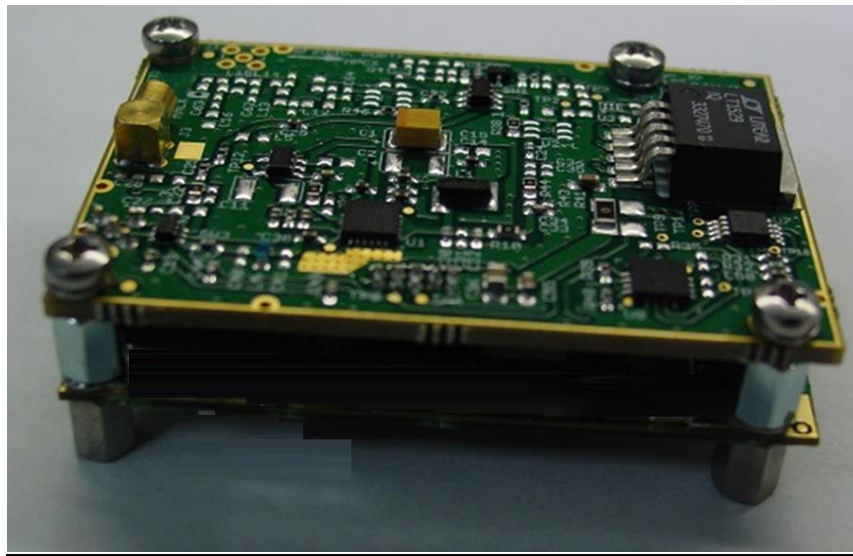

FCCID:CN289693-91072 IC:1007A-8969391072

Model: 89693+91072 TRX Photos

450-470MHz

Transceiver module TOP and BOTTOM View with shielding

TOP and BOTTOM view without Shielding

PA module TOP and BOTTOM view