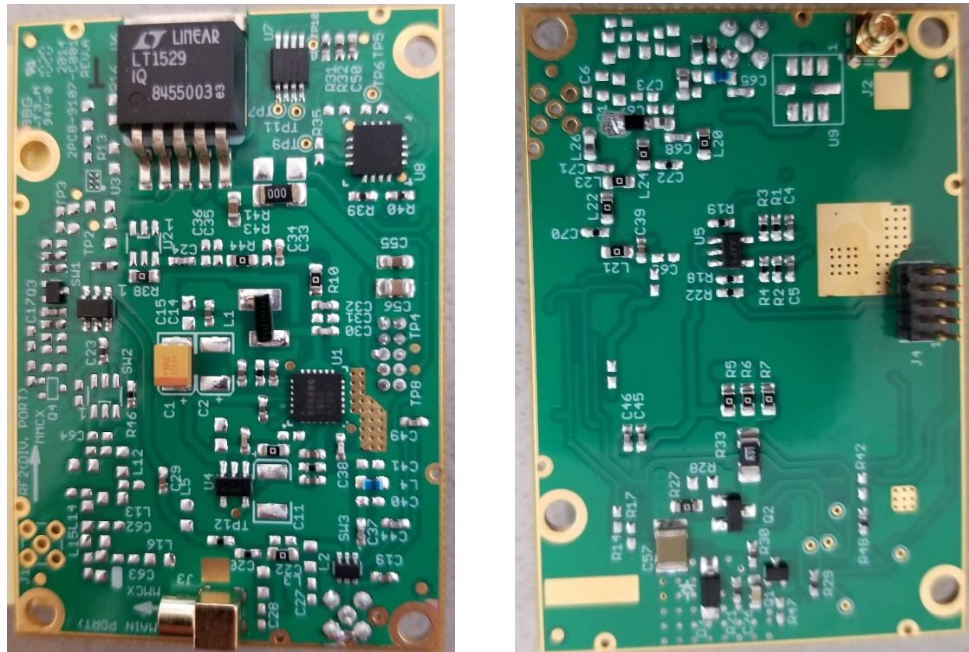

FCCID:CN289693-91072 IC:1007A-8969391072

Model: 89693+91072 TRX Photos

450-470MHz

Transceiver module TOP and BOTTOM View with shielding

TOP and BOTTOM view without Shielding

PA module TOP and BOTTOM view