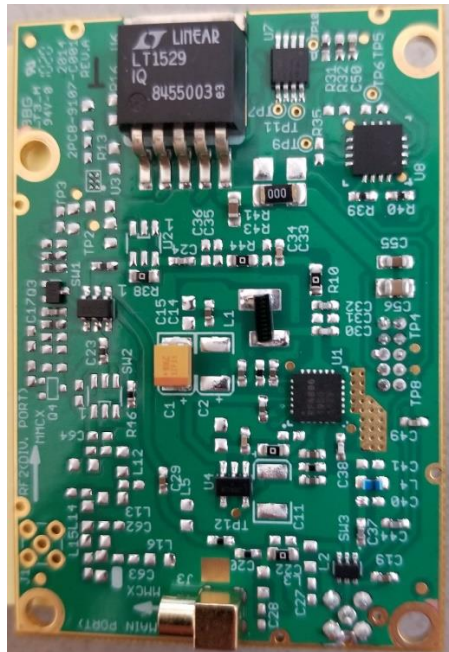

FCCID:CN289693-91072 IC:1007A-8969391072

Model: 89693+91072 TRX Photos

450-470MHz

Transceiver module TOP and BOTTOM View with shielding

TOP and BOTTOM view without Shielding

PA module TOP and BOTTOM view