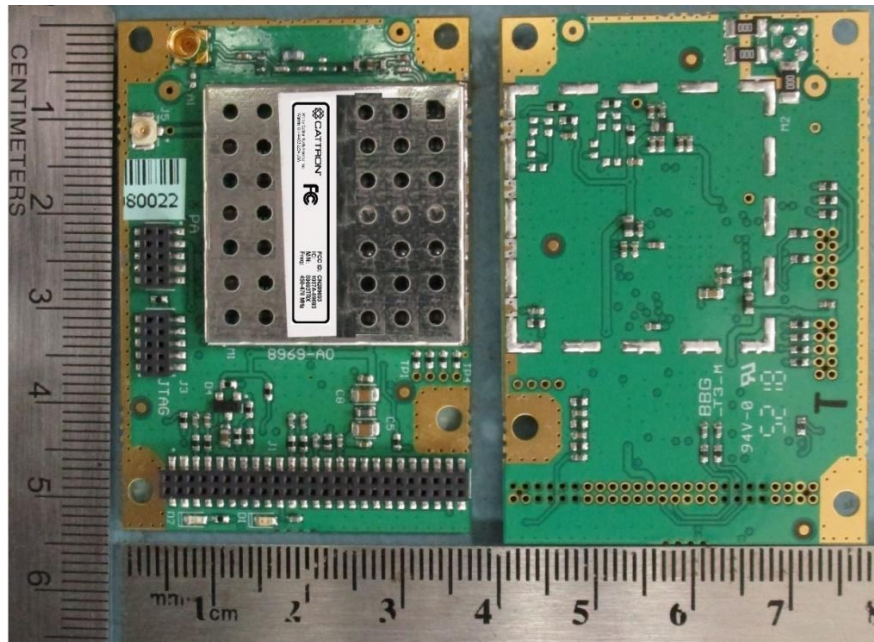

FCCID:CN289693-91072 IC:1007A-8969391072

Model: 89693+91072 TRX Photos

450-470MHz

Transceiver module TOP and BOTTOM View with shielding

TOP and BOTTOM view without Shielding

PA module TOP and BOTTOM view