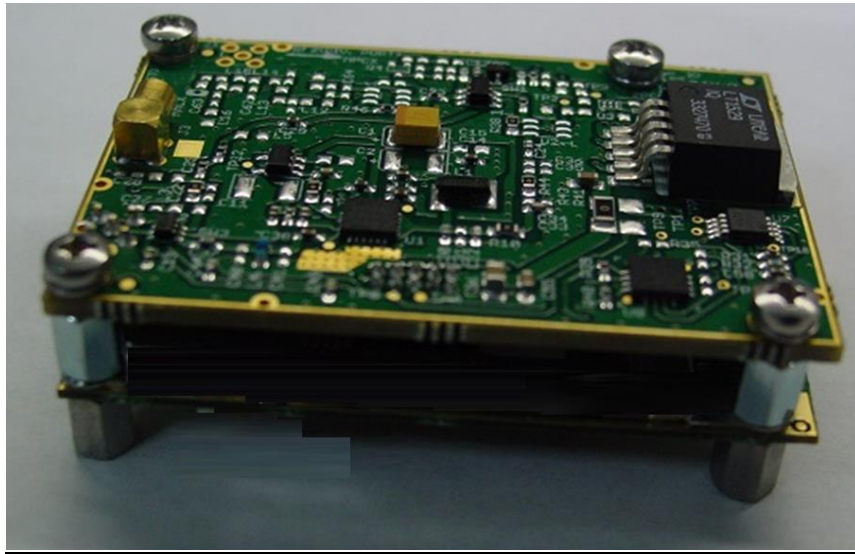

FCCID:CN289693-91072 IC:1007A-8969391072

Model: 89693+91072 TRX Photos

450-470MHz

Transceiver module TOP and BOTTOM View with shielding

TOP and BOTTOM view without Shielding

PA module TOP and BOTTOM view