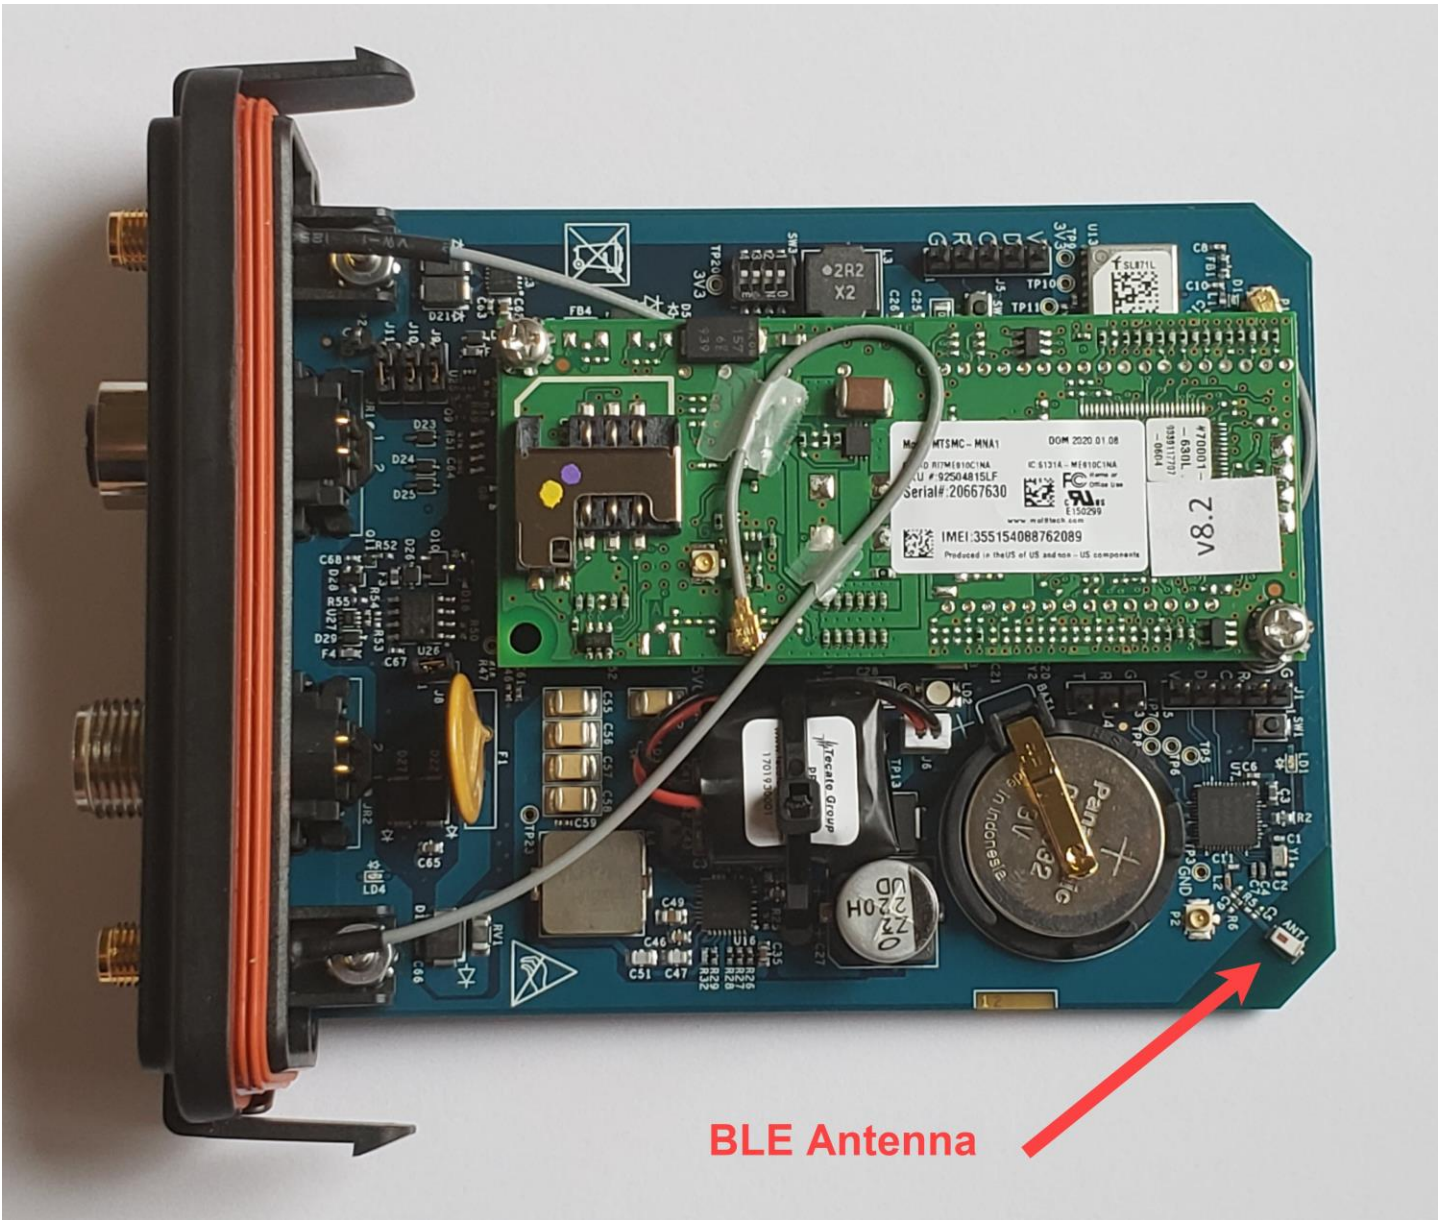

Telit ME910C1-NA
Single SKU

IMEI:355154088762089

Model:ME910C1-NA

FCC ID: RI7ME910C1NA

IC: 5131A-ME910C1NA

Designed in Italy,Assembled in China

337
65
925

152
C