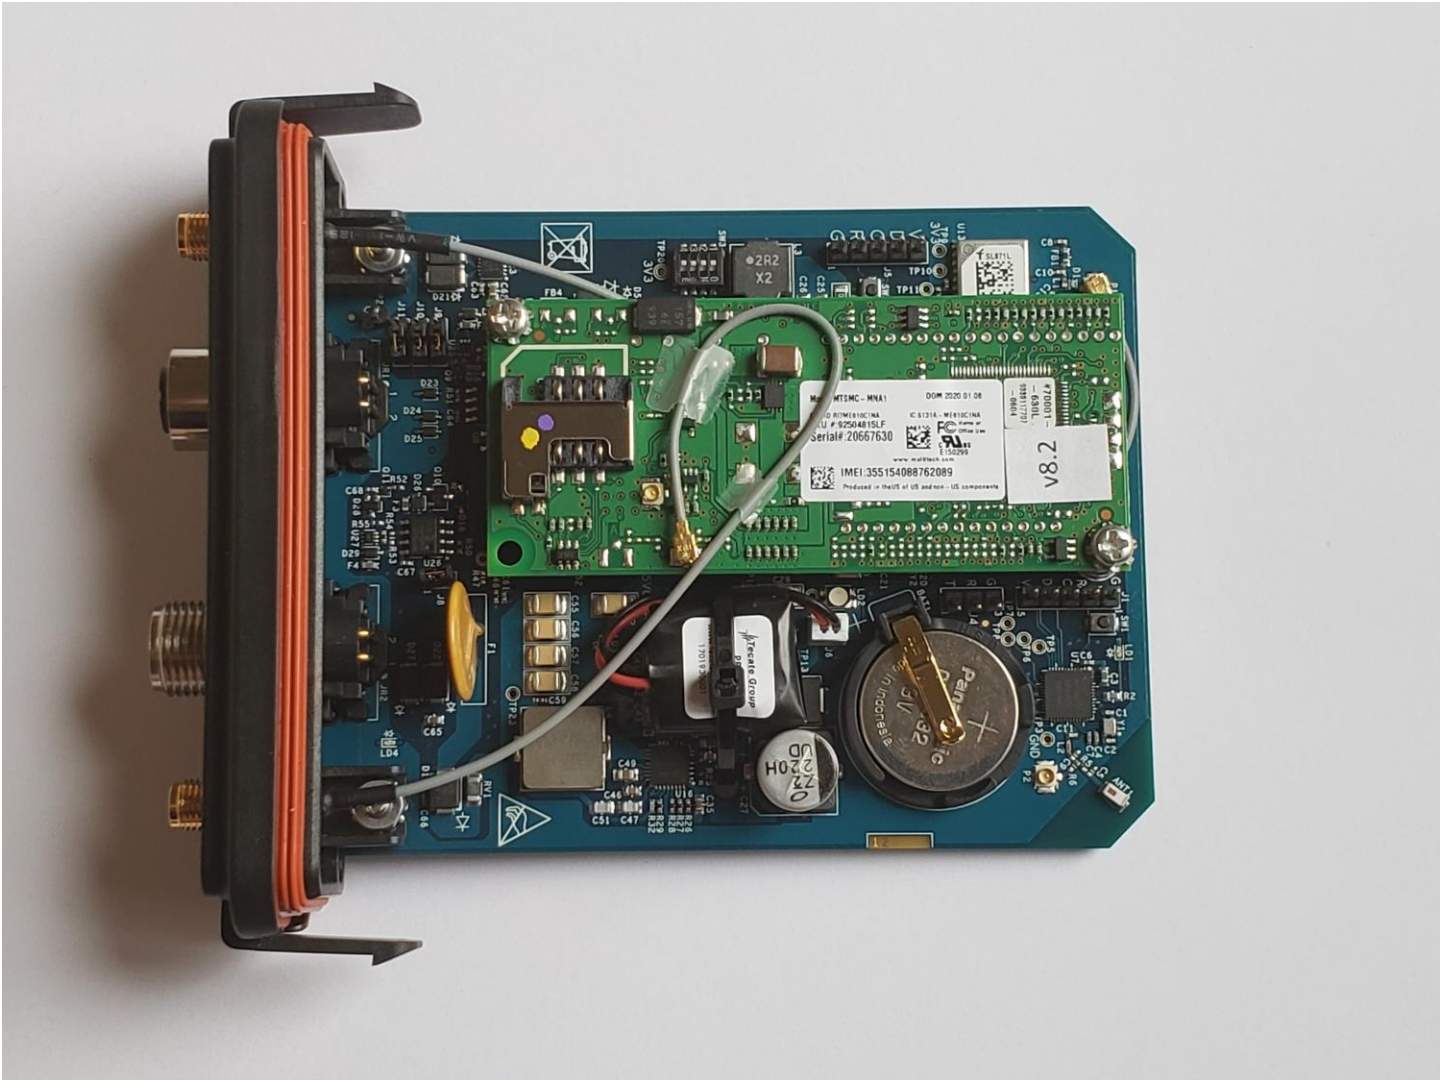

Telit ME910C1-NA
Single SKU

IMEI:355154088762089

Model:ME910C1-NA

FCC ID: RI7ME910C1NA

IC: 5131A-ME910C1NA

Designed in Italy,Assembled in China

337
65
925

152
C