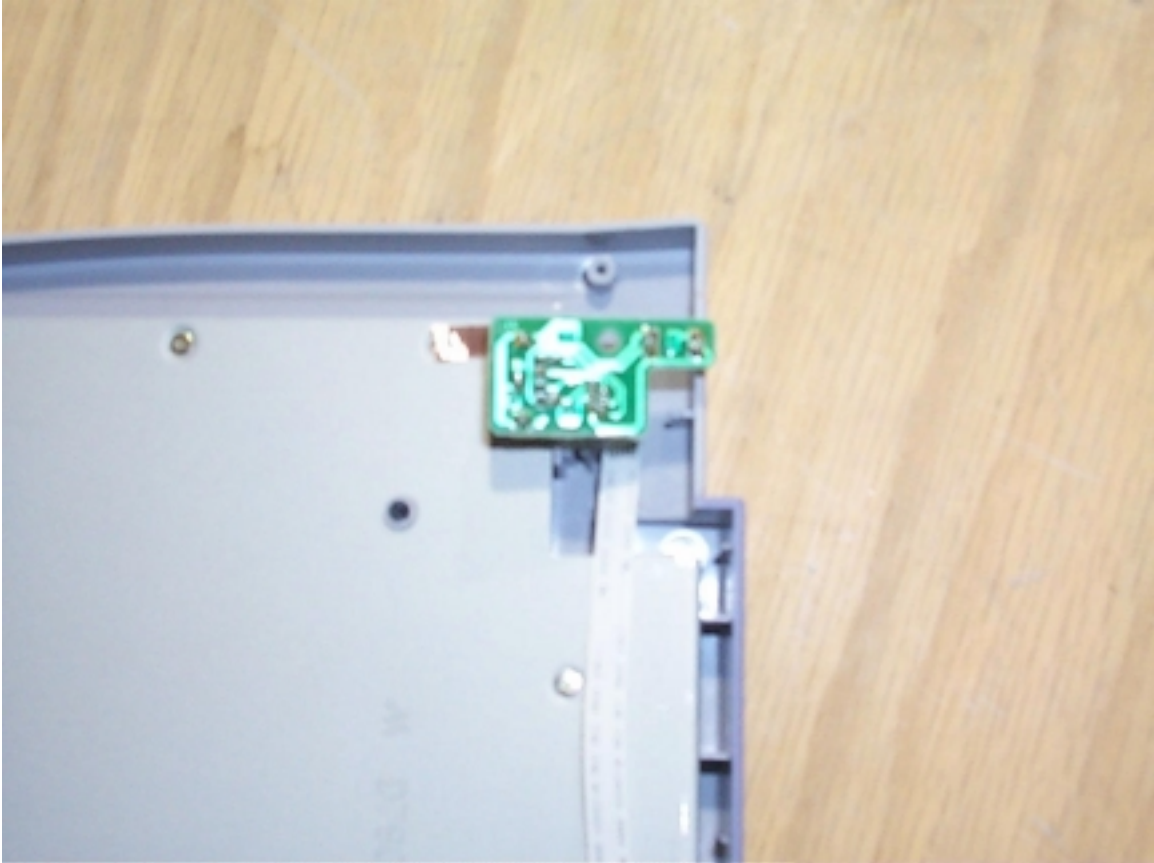

**INTERNAL PHOTOS**

Prepared on behalf of:

Mitsumi Electric Co., Ltd.  
8-8-2 Kokuryo-cho, Chofu-shi  
Tokyo 182 Japan

<b>FCC ID #:</b>	<b>CMYKFK8065</b>
<b>Form 731 Confirmation #:</b>	<b>EA92817</b>

## **KEYBOARD - *Inside view***

## **PCB BOARD - *Solder side view***

## **PCB BOARD – *Solder side view***