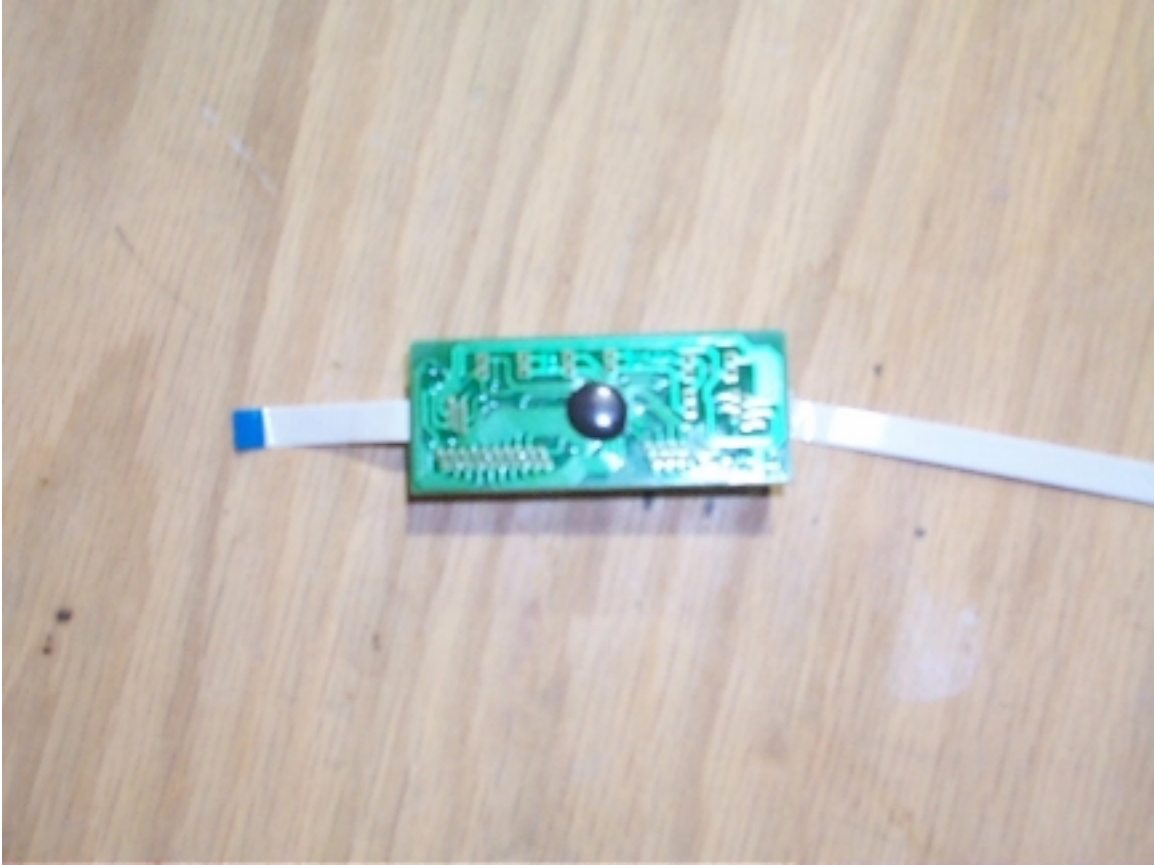

**INTERNAL PHOTOS**

Prepared on behalf of:

Mitsumi Electric Co., Ltd.  
8-8-2 Kokuryo-cho, Chofu-shi  
Tokyo 182 Japan

<b>FCC ID #:</b>	<b>CMYKFK8065</b>
<b>Form 731 Confirmation #:</b>	<b>EA92817</b>

## **KEYBOARD - *Inside view***

## **PCB BOARD - *Solder side view***

## **PCB BOARD – *Solder side view***