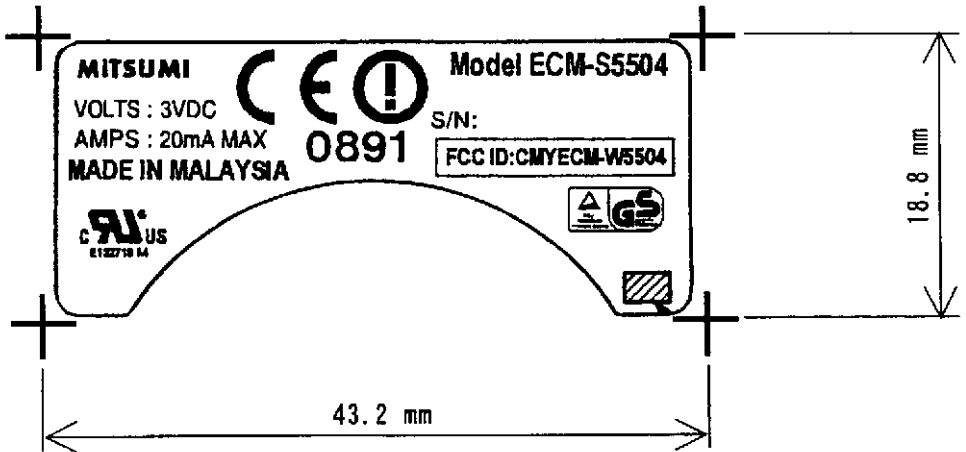

FCC Class B Label

Re: Wireless Mouse

(Scale: 2/1)

The label shown above is a copy of the production label that will be placed on the equipment upon grant of this application.

FCC ID : CMYECM-W5504

Model name : ECM-W5504

Company name: Mitsumi Electric Co., Ltd.

Material type : Aluminum Polyester Film

Decal size : 43.2 mm by 18.8 mm