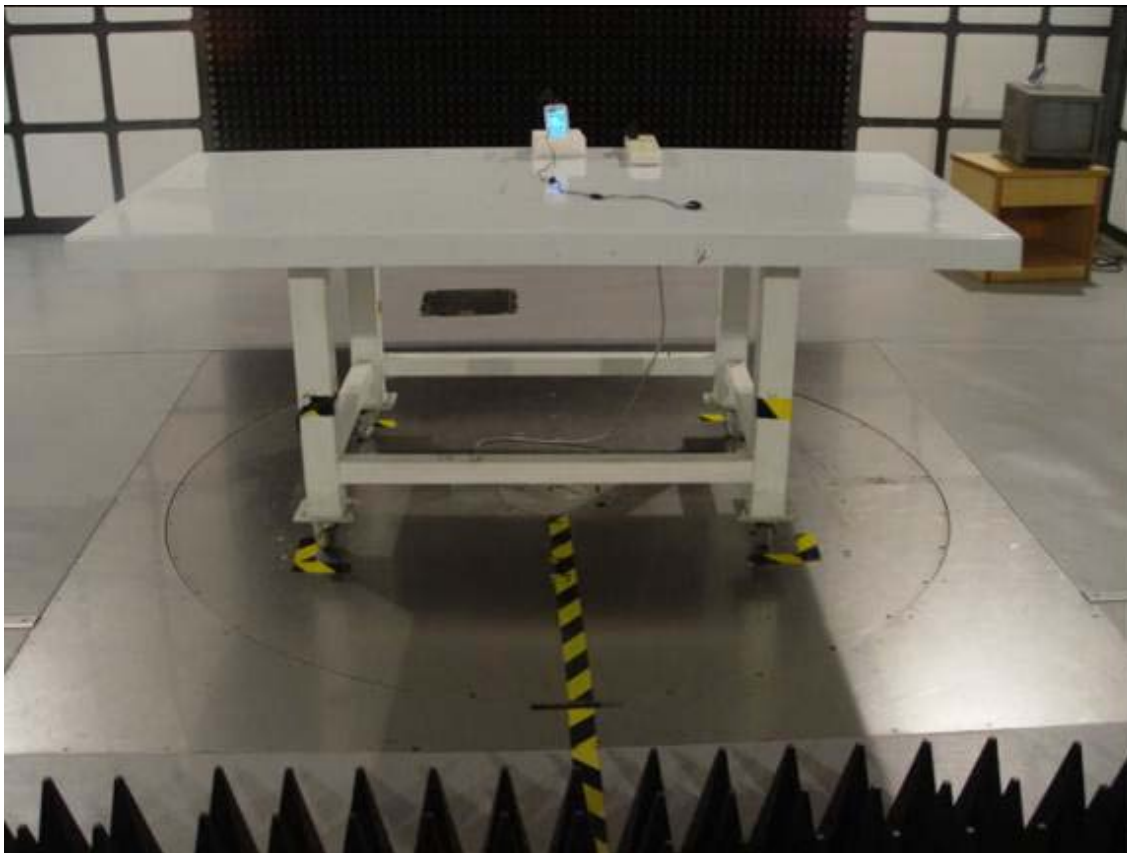

**APPENDIX B. SETUP PHOTOGRAPHS**

**FCC Part15C Radiated Emission Plot between 9 kHz ~ 30MHz**

**- Front**

**-Rear**

**FCC Part15C Radiated Emission below 1GHz**

**- Front**

**-Rear**

FCC Part15C Radiated Emission above 1GHz

-Front

-Rear

**AC Conducted Emission Test Setup**