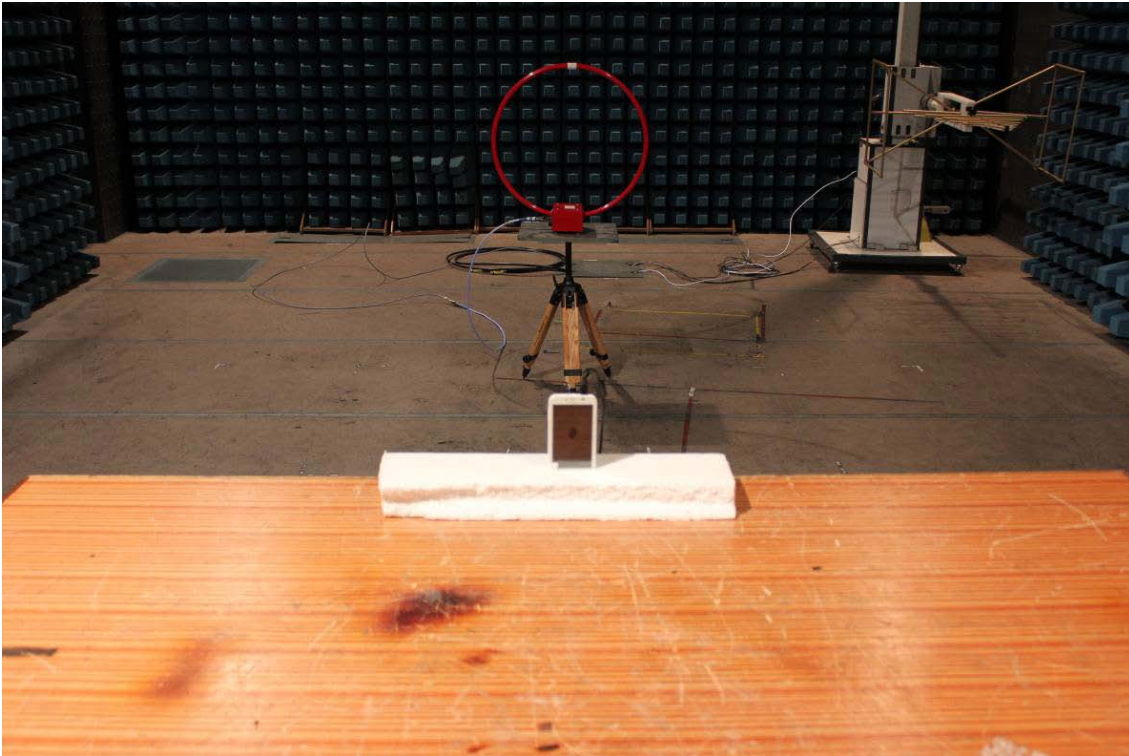

**APPENDIX B. SETUP PHOTOGRAPHS**

**FCC Part15C Radiated Emission Plot between 9 kHz ~ 30MHz**

**- Front**

**-Rear**

**FCC Part15C Radiated Emission below 1GHz**

**- Front**

**-Rear**

FCC Part15C Radiated Emission above 1GHz

-Front

-Rear

**AC Conducted Emission Test Setup**