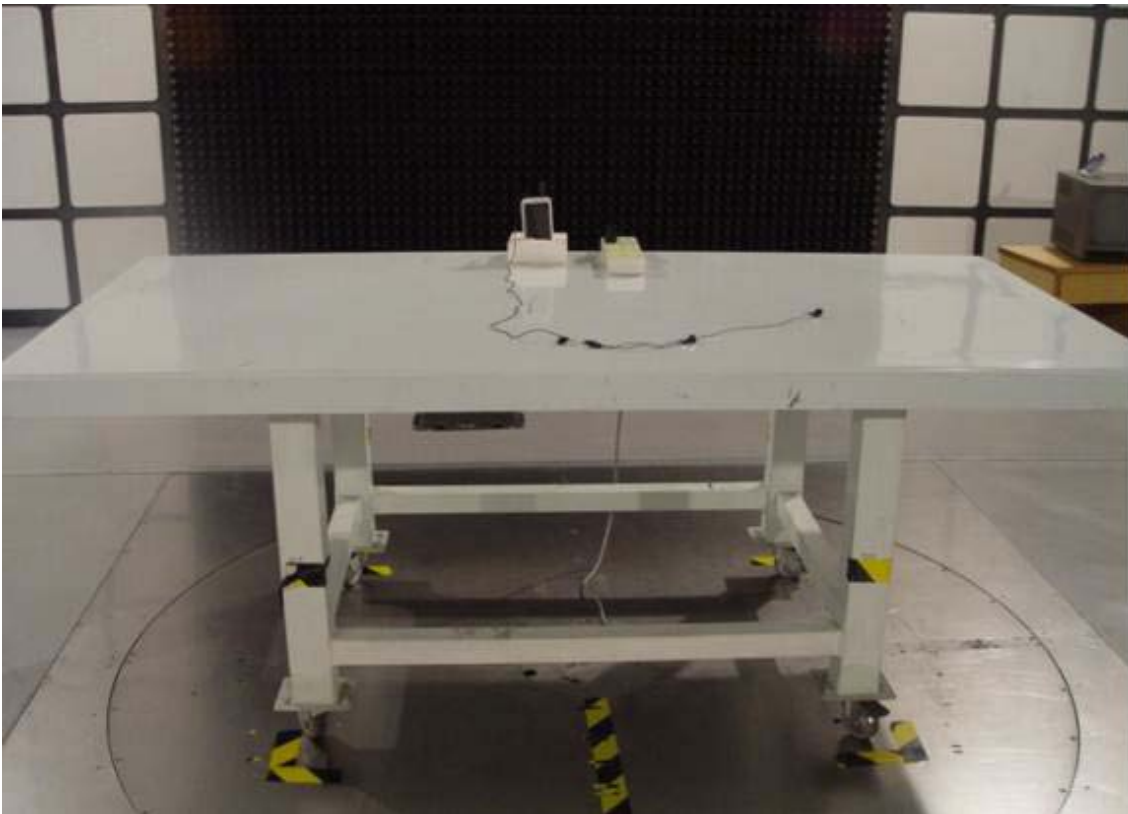

**APPENDIX B. SETUP PHOTOGRAPHS**

**FCC Part15C Radiated Emission Plot between 9 kHz ~ 30MHz**

**- Front**

**-Rear**

**FCC Part15C Radiated Emission below 1GHz**

**- Front**

**-Rear**

FCC Part15C Radiated Emission above 1GHz

-Front

-Rear

**AC Conducted Emission Test Setup**