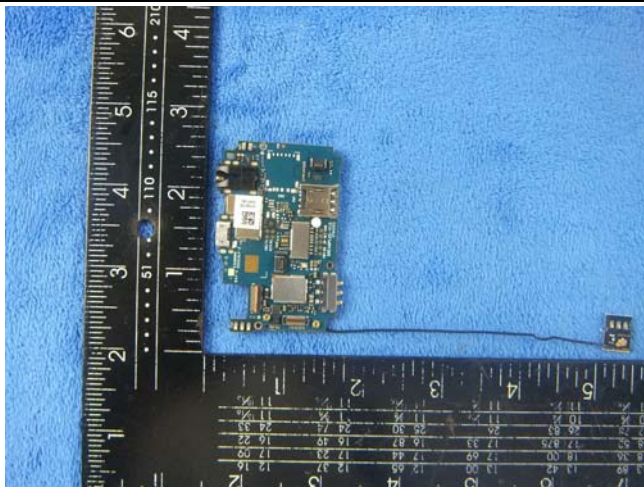

Annex B.ii. Photograph: EUT Internal Photo

Cover Off - Top View 1

Cover Off - Top View 2

Battery - Front View

Battery - Rear View

Mainboard with Shielding - Front View

Mainboard without Shielding - Front View

Mainboard with Shielding - Rear View

Mainboard without Shielding - Rear View

LCD – Front View

LCD – Rear View

GSM/PCS/UMTS-FDD/LTE Antenna View

WIFI/BT/BLE/GPS - Antenna View

LTE DRX Antenna