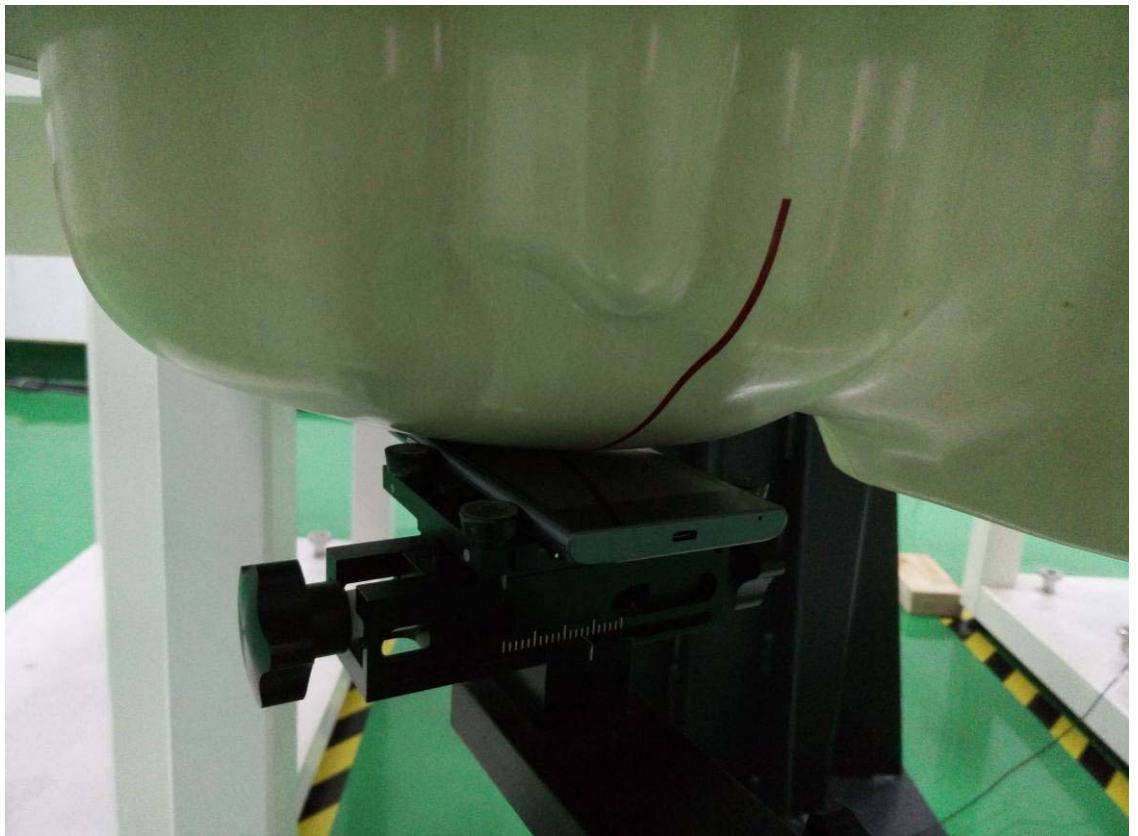

The depth of Liquid must above 15cm

Test Positions:

Left Cheek position

**Left Tilted position**

**Right Cheek position**

**Right Tilted position**

**Back side(10mm)**

**Front side(10mm)**

**Right side(10mm)**

**Left side(10mm)**

**Bottom side(10mm)**

**Top side(10mm)**

**Back side with headset(10mm)**