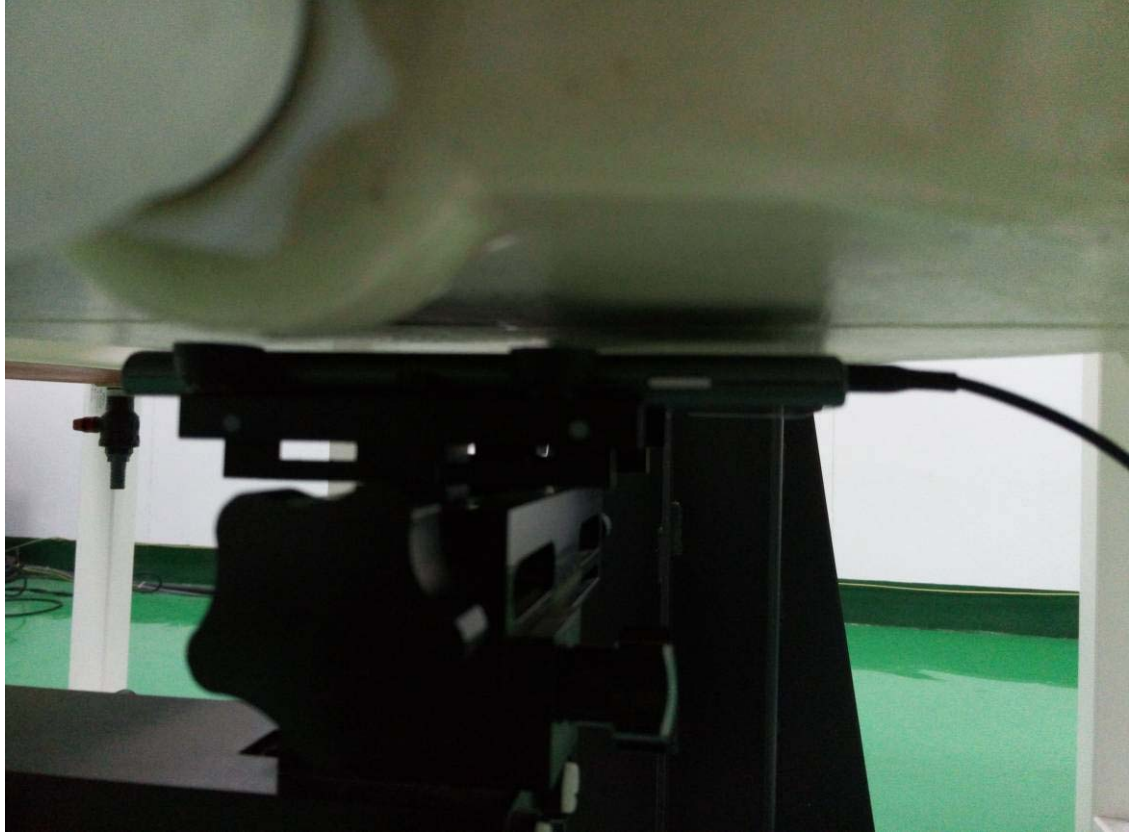

The depth of Liquid must above 15cm

Test Positions:

Left Cheek position

**Left Tilted position**

**Right Cheek position**

**Right Tilted position**

**Back side(10mm)**

**Front side(10mm)**

**Right side(10mm)**

**Left side(10mm)**

**Bottom side(10mm)**

**Top side(10mm)**

**Back side with headset(10mm)**