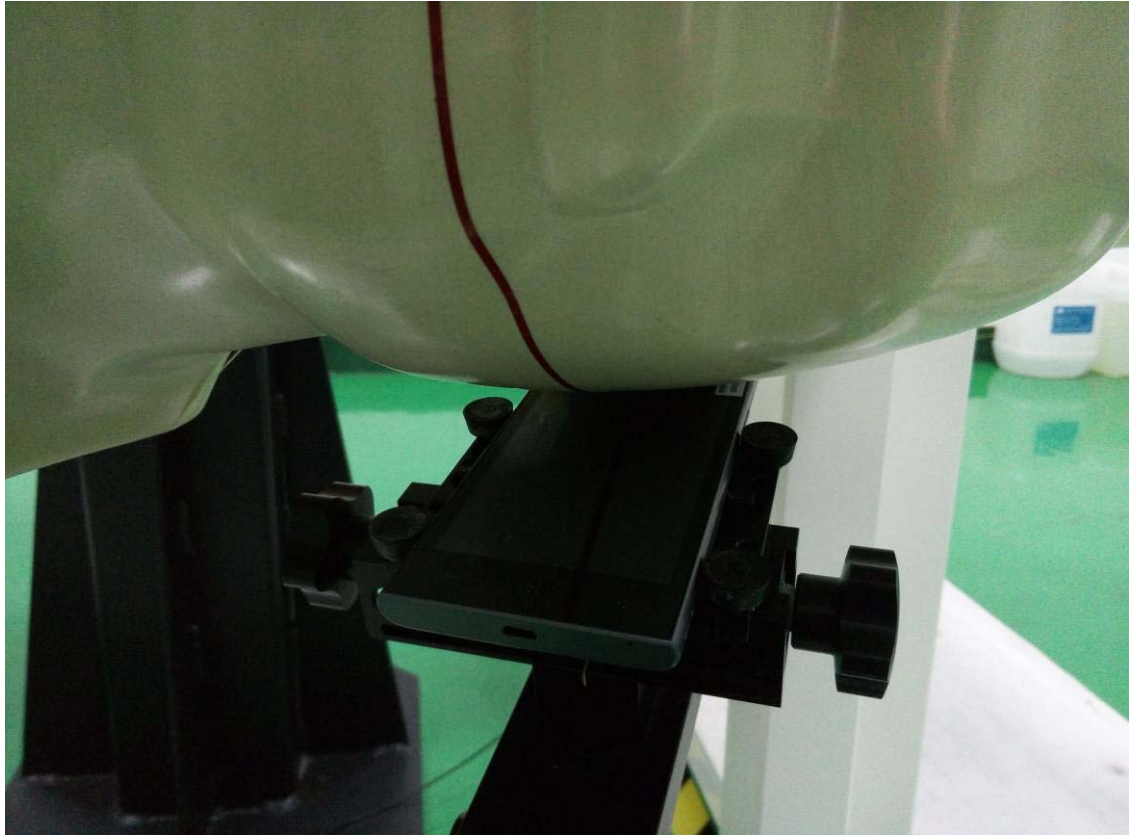

The depth of Liquid must above 15cm

Test Positions:

Left Cheek position

**Left Tilted position**

**Right Cheek position**

**Right Tilted position**

**Back side(10mm)**

**Front side(10mm)**

**Right side(10mm)**

**Left side(10mm)**

**Bottom side(10mm)**

**Top side(10mm)**

**Back side with headset(10mm)**