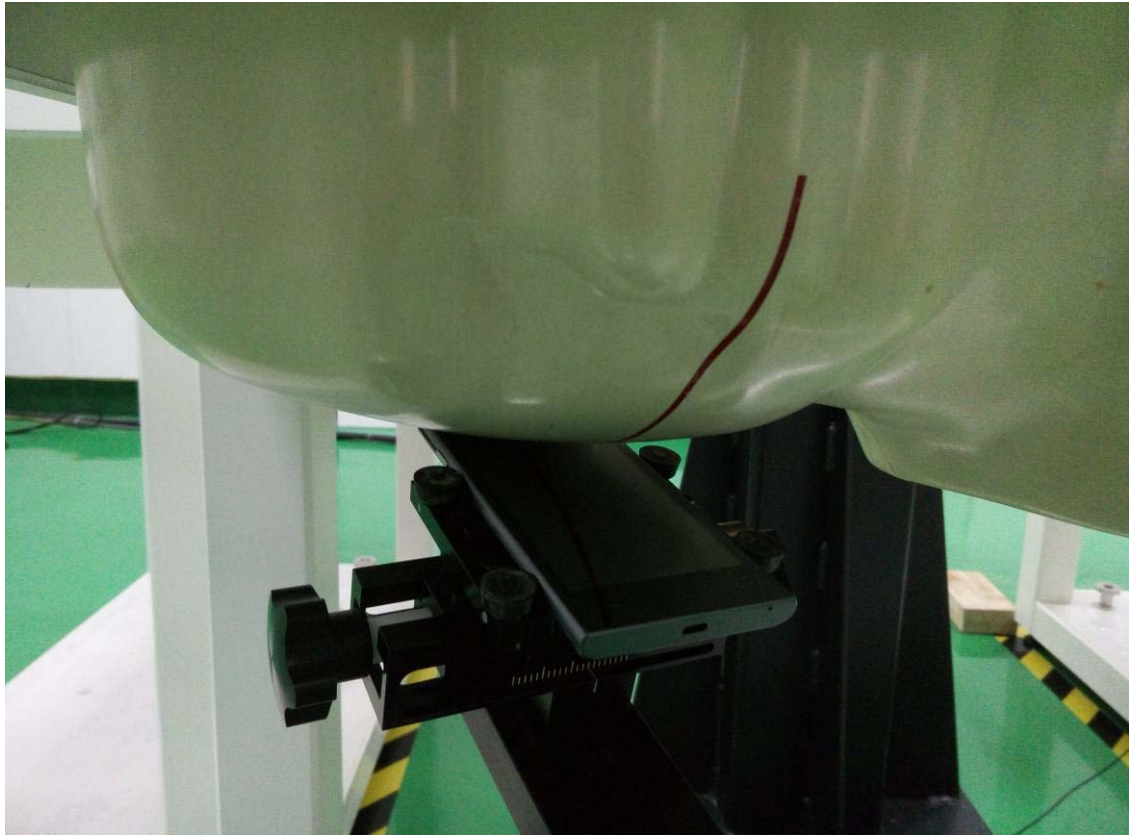

The depth of Liquid must above 15cm

Test Positions:

Left Cheek position

**Left Tilted position**

**Right Cheek position**

**Right Tilted position**

**Back side(10mm)**

**Front side(10mm)**

**Right side(10mm)**

**Left side(10mm)**

**Bottom side(10mm)**

**Top side(10mm)**

**Back side with headset(10mm)**