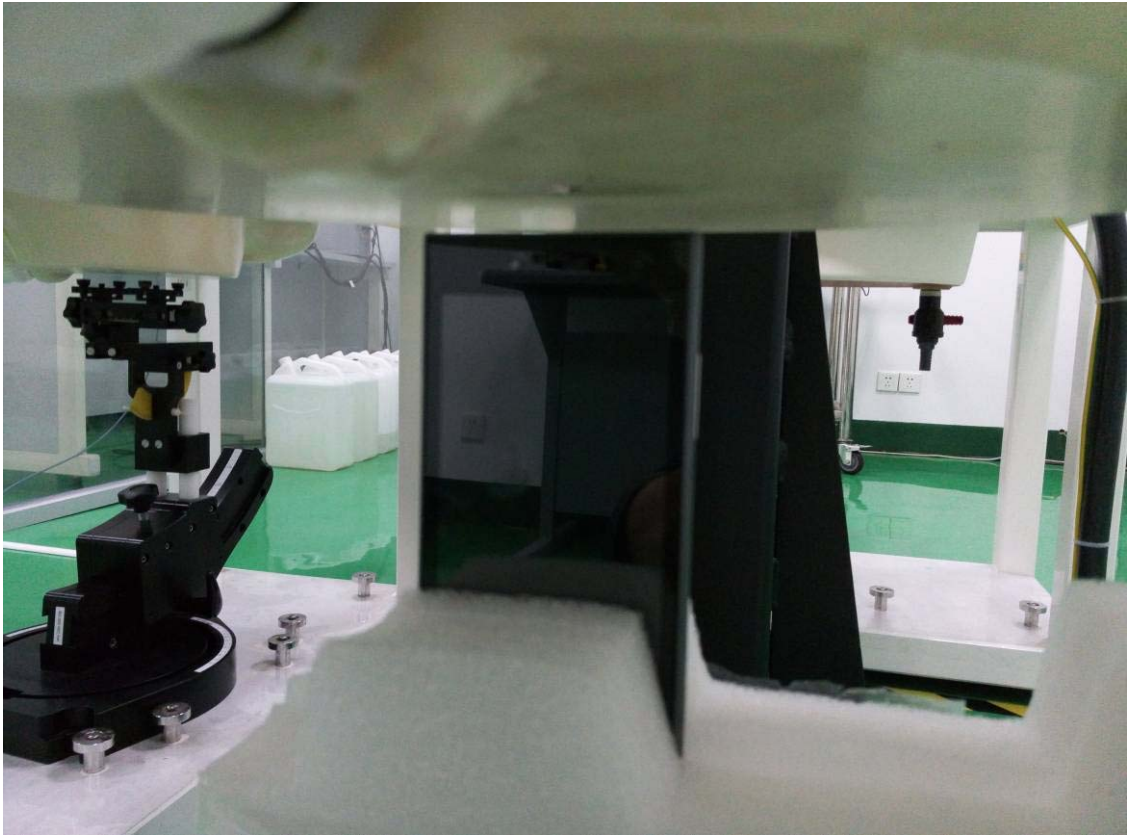

The depth of Liquid must above 15cm

Test Positions:

Left Cheek position

**Left Tilted position**

**Right Cheek position**

**Right Tilted position**

**Back side(10mm)**

**Front side(10mm)**

**Right side(10mm)**

**Left side(10mm)**

**Bottom side(10mm)**

**Top side(10mm)**

**Back side with headset(10mm)**