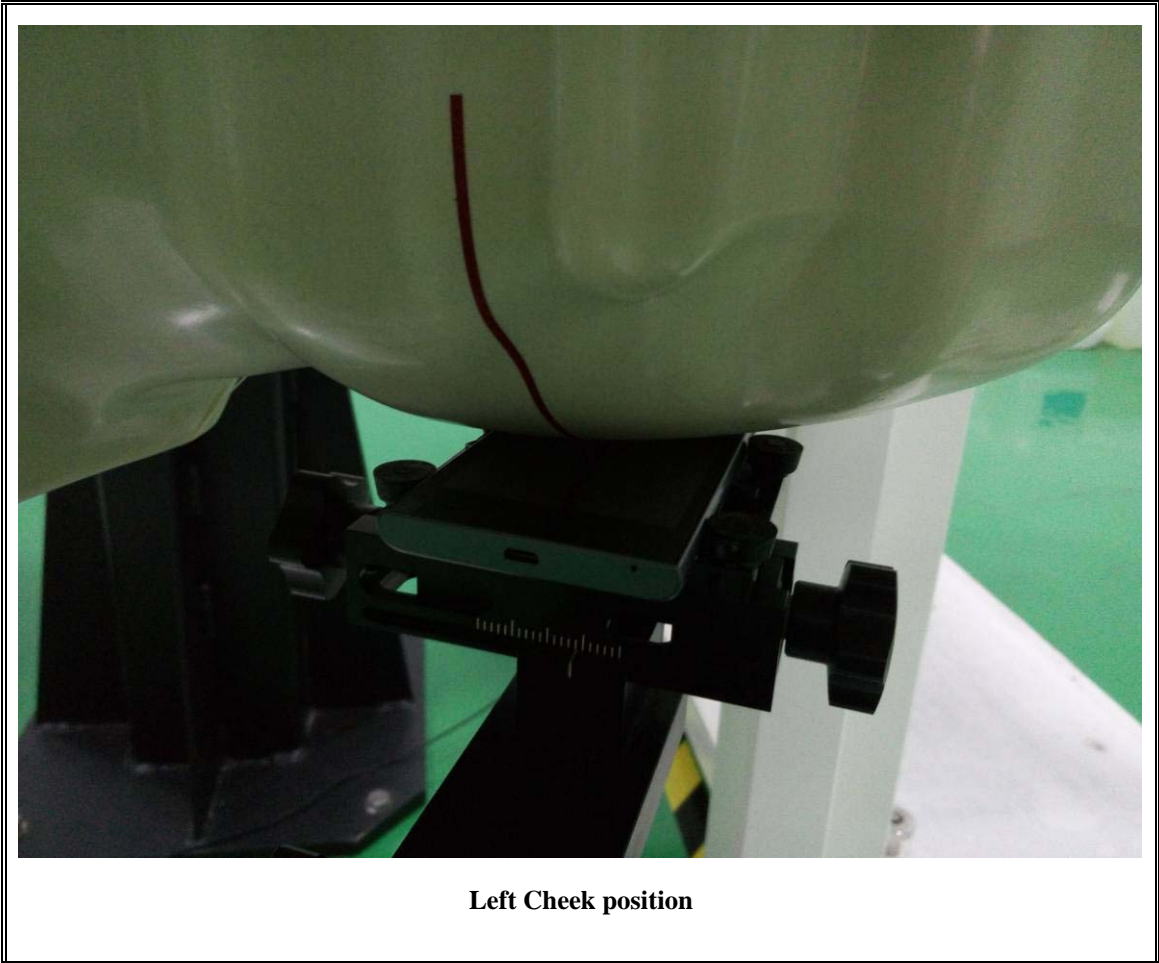

The depth of Liquid must above 15cm

Test Positions:

Left Cheek position

**Left Tilted position**

**Right Cheek position**

**Right Tilted position**

**Back side(10mm)**

**Front side(10mm)**

**Right side(10mm)**

**Left side(10mm)**

**Bottom side(10mm)**

**Top side(10mm)**

**Back side with headset(10mm)**