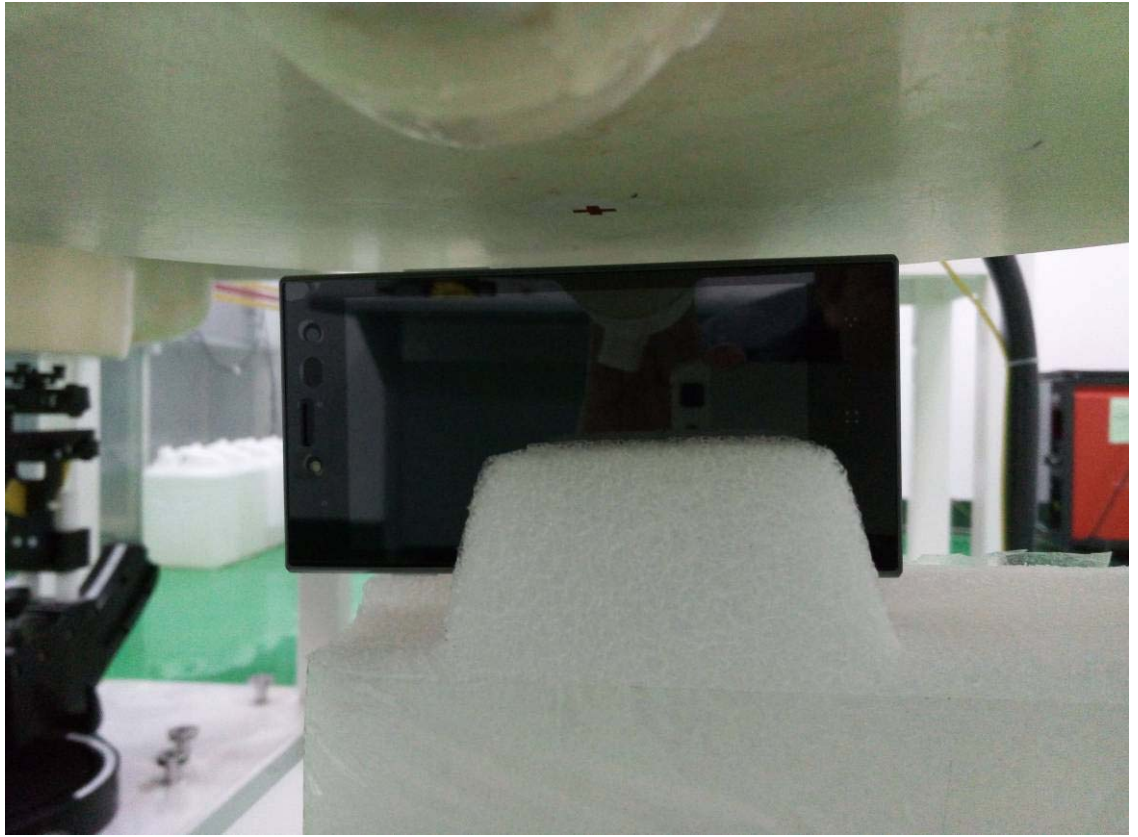

The depth of Liquid must above 15cm

Test Positions:

Left Cheek position

**Left Tilted position**

**Right Cheek position**

**Right Tilted position**

**Back side(10mm)**

**Front side(10mm)**

**Right side(10mm)**

**Left side(10mm)**

**Bottom side(10mm)**

**Top side(10mm)**

**Back side with headset(10mm)**