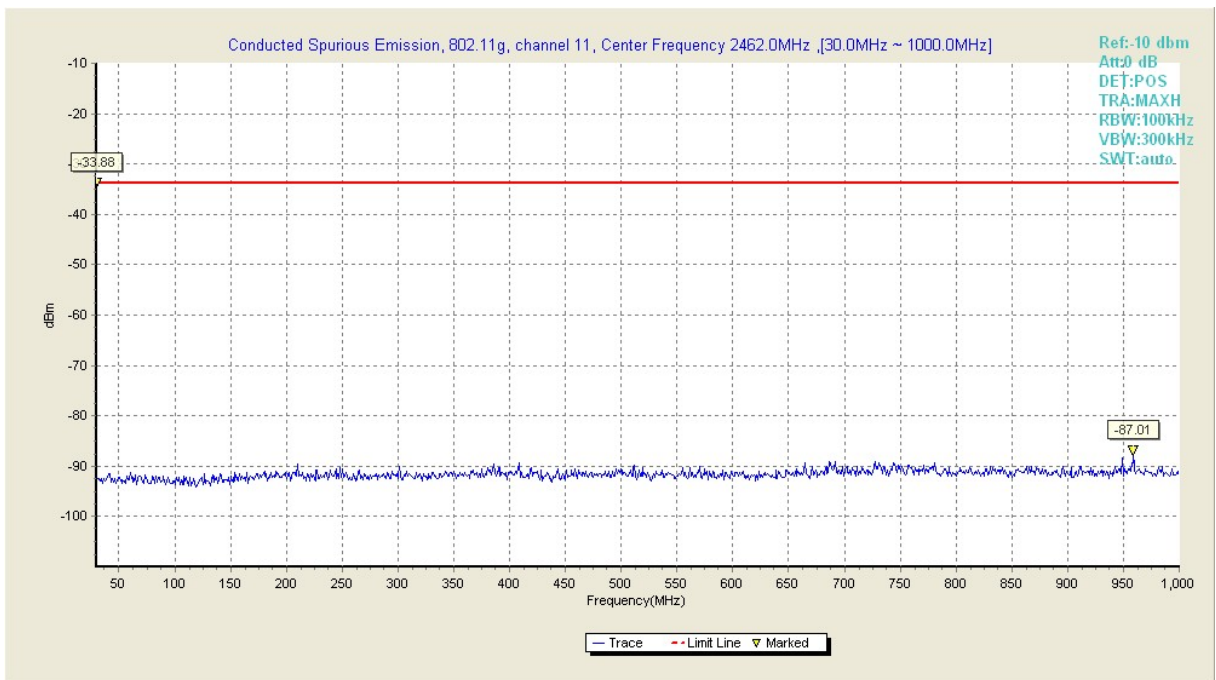

Fig63. Conducted Transmission Spurious Emission of 802.11g in channel 6, 2.5GHz ~ 7.5GHz

Fig64. Conducted Transmission Spurious Emission of 802.11g in channel 6, 7.5GHz ~ 10GHz

Fig65. Conducted Transmission Spurious Emission of 802.11g in channel 6, 10GHz ~ 15GHz

Fig66. Conducted Transmission Spurious Emission of 802.11g in channel 6, 15GHz ~ 20GHz

Fig67. Conducted Transmission Spurious Emission of 802.11g in channel 6, 20GHz ~ 26GHz

Fig68. Conducted Transmission Spurious Emission of 802.11g in channel 11, 30MHz~1GHz