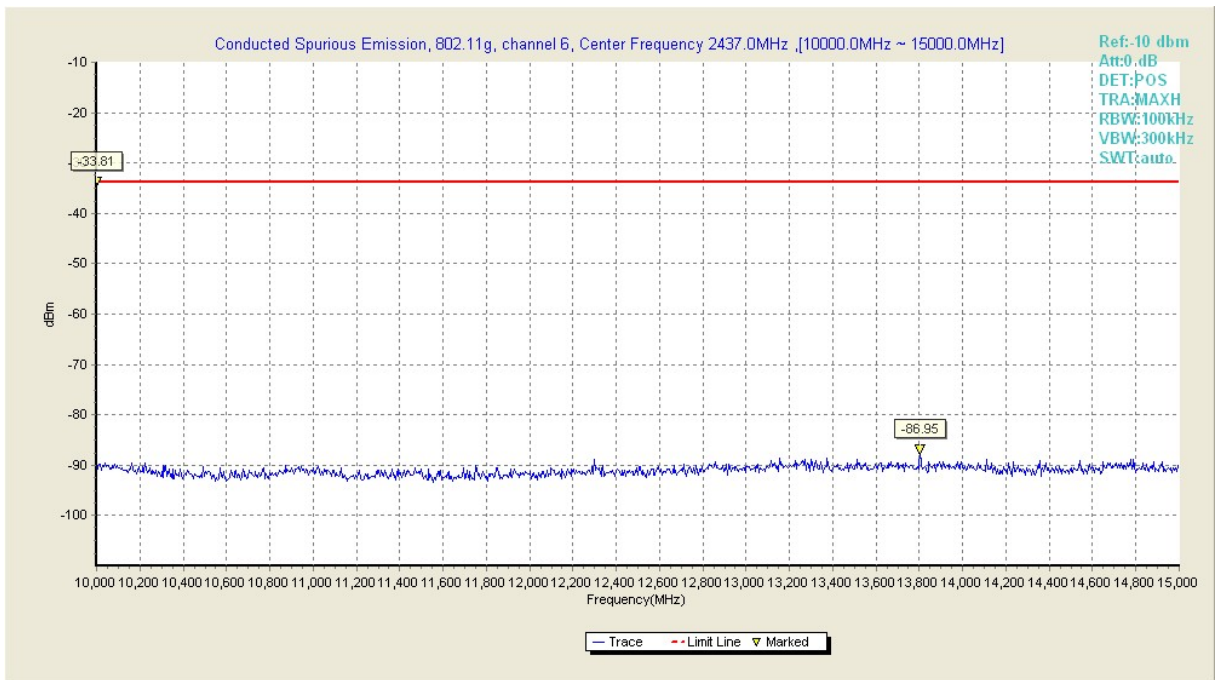

Fig60. Conducted Transmission Spurious Emission of 802.11g in channel 1, 20GHz ~ 26GHz

Fig61. Conducted Transmission Spurious Emission of 802.11g in channel 6, 30MHz~1GHz

Fig62. Conducted Transmission Spurious Emission of 802.11g in channel 6, 1GHz ~ 2.5GHz

Fig63. Conducted Transmission Spurious Emission of 802.11g in channel 6, 2.5GHz ~ 7.5GHz

Fig64. Conducted Transmission Spurious Emission of 802.11g in channel 6, 7.5GHz ~ 10GHz

Fig65. Conducted Transmission Spurious Emission of 802.11g in channel 6, 10GHz ~ 15GHz

Fig66. Conducted Transmission Spurious Emission of 802.11g in channel 6, 15GHz ~ 20GHz

Fig67. Conducted Transmission Spurious Emission of 802.11g in channel 6, 20GHz ~ 26GHz

Fig68. Conducted Transmission Spurious Emission of 802.11g in channel 11, 30MHz~1GHz