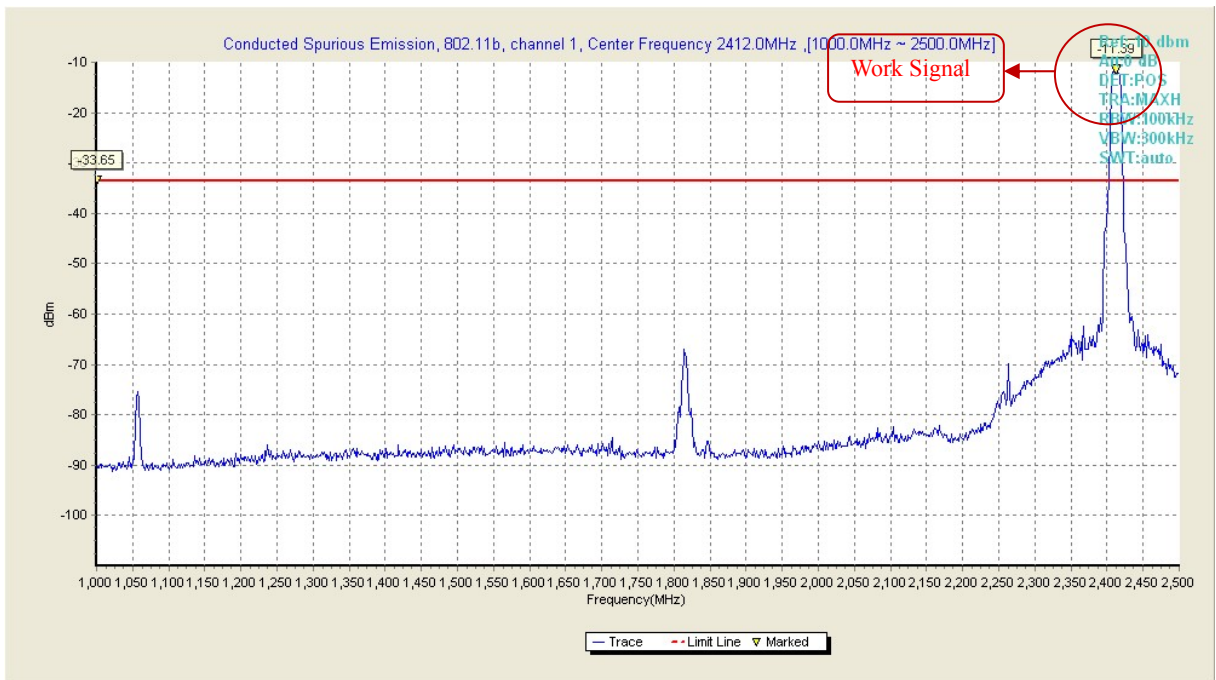

Fig33. Conducted Transmission Spurious Emission of 802.11b in channel 1, 30MHz~1GHz

Fig34. Conducted Transmission Spurious Emission of 802.11b in channel 1, 1GHz~2.5GHz

Fig35. Conducted Transmission Spurious Emission of 802.11b in channel 1, 2.5GHz~7.5GHz

Fig36. Conducted Transmission Spurious Emission of 802.11b in channel 1, 7.5GHz~10.5GHz

Fig37. Conducted Transmission Spurious Emission of 802.11b in channel 1, 10GHz~15GHz

Fig38. Conducted Transmission Spurious Emission of 802.11b in channel 1, 15GHz~20GHz