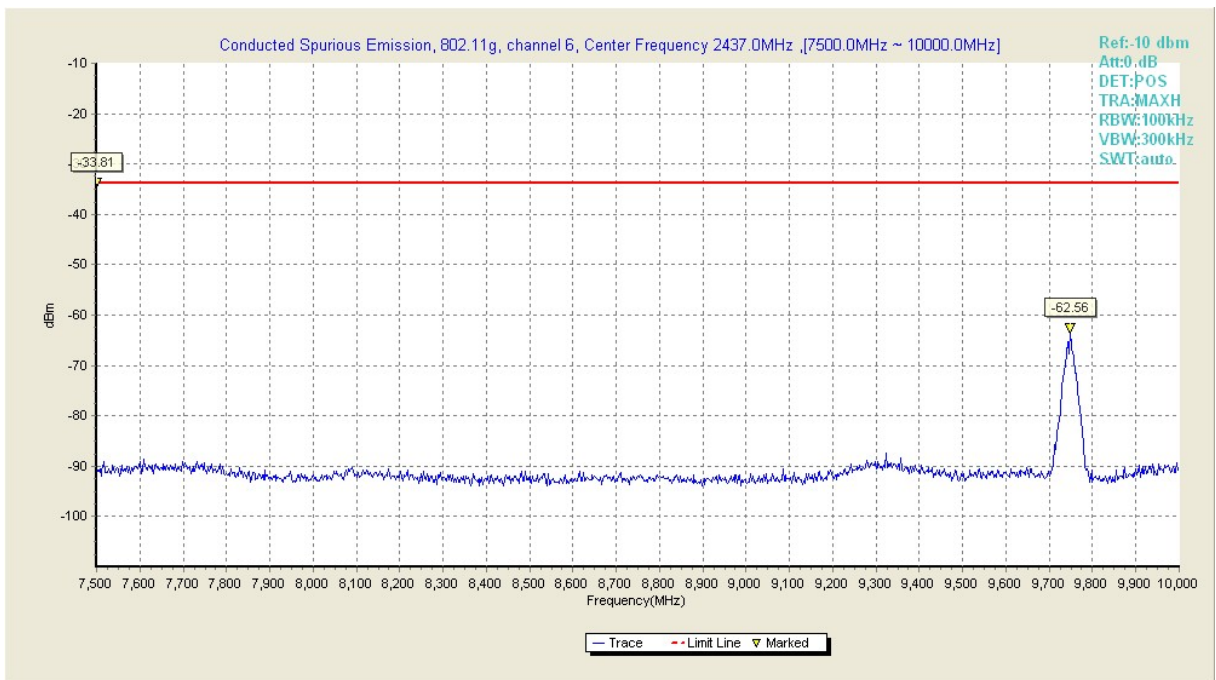

Fig60. Conducted Transmission Spurious Emission of 802.11g in channel 1, 20GHz ~ 26GHz

Fig61. Conducted Transmission Spurious Emission of 802.11g in channel 6, 30MHz~1GHz

Fig62. Conducted Transmission Spurious Emission of 802.11g in channel 6, 1GHz ~ 2.5GHz

Fig63. Conducted Transmission Spurious Emission of 802.11g in channel 6, 2.5GHz ~ 7.5GHz

Fig64. Conducted Transmission Spurious Emission of 802.11g in channel 6, 7.5GHz ~ 10GHz

Fig65. Conducted Transmission Spurious Emission of 802.11g in channel 6, 10GHz ~ 15GHz

Fig66. Conducted Transmission Spurious Emission of 802.11g in channel 6, 15GHz ~ 20GHz

Fig67. Conducted Transmission Spurious Emission of 802.11g in channel 6, 20GHz ~ 26GHz

Fig68. Conducted Transmission Spurious Emission of 802.11g in channel 11, 30MHz~1GHz