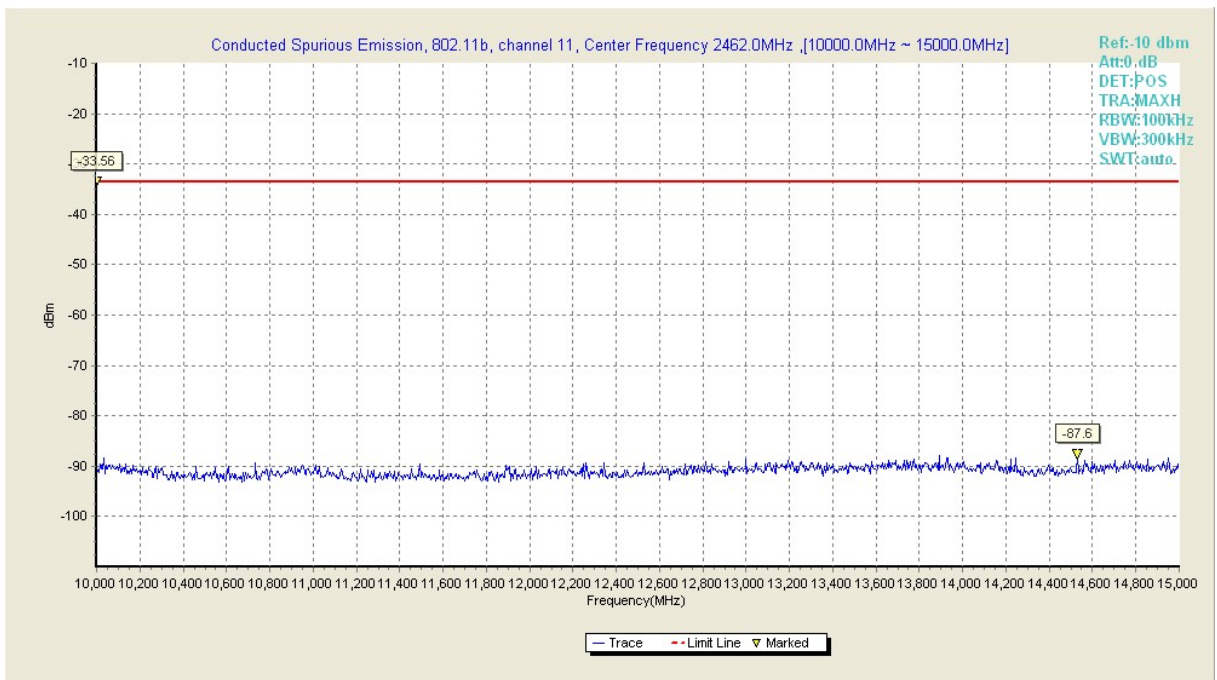

Fig48. Conducted Transmission Spurious Emission of 802.11b in channel 11, 1GHz~2.5GHz

Fig49. Conducted Transmission Spurious Emission of 802.11b in channel 11, 2.5GHz~7.5GHz

Fig50. Conducted Transmission Spurious Emission of 802.11b in channel 11, 7.5GHz~10GHz

Fig51. Conducted Transmission Spurious Emission of 802.11b in channel 11, 10GHz~15GHz

Fig52. Conducted Transmission Spurious Emission of 802.11b in channel 11, 15GHz~20GHz

Fig53. Conducted Transmission Spurious Emission of 802.11b in channel 11, 20GHz~26GHz