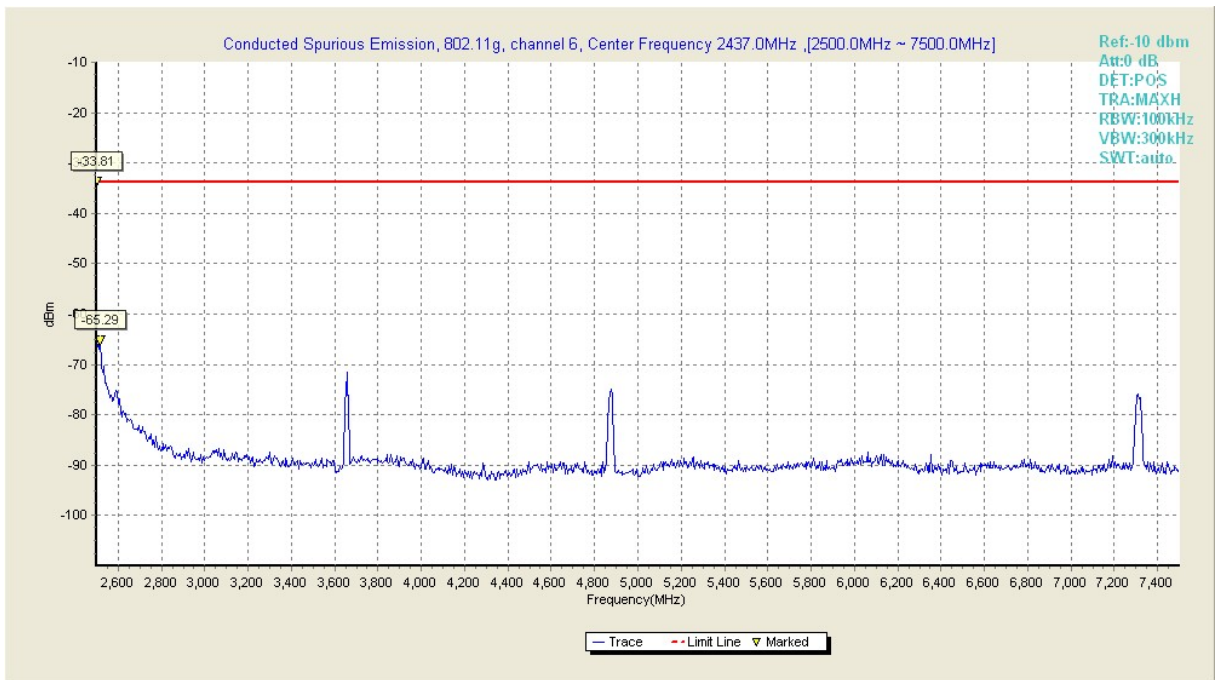

Fig57. Conducted Transmission Spurious Emission of 802.11g in channel 1, 7.5GHz ~ 10GHz

Fig58. Conducted Transmission Spurious Emission of 802.11g in channel 1, 10GHz ~ 15GHz

Fig59. Conducted Transmission Spurious Emission of 802.11g in channel 1, 15GHz ~ 20GHz

Fig60. Conducted Transmission Spurious Emission of 802.11g in channel 1, 20GHz ~ 26GHz

Fig61. Conducted Transmission Spurious Emission of 802.11g in channel 6, 30MHz~1GHz

Fig62. Conducted Transmission Spurious Emission of 802.11g in channel 6, 1GHz ~ 2.5GHz

Fig63. Conducted Transmission Spurious Emission of 802.11g in channel 6, 2.5GHz ~ 7.5GHz

Fig64. Conducted Transmission Spurious Emission of 802.11g in channel 6, 7.5GHz ~ 10GHz

Fig65. Conducted Transmission Spurious Emission of 802.11g in channel 6, 10GHz ~ 15GHz