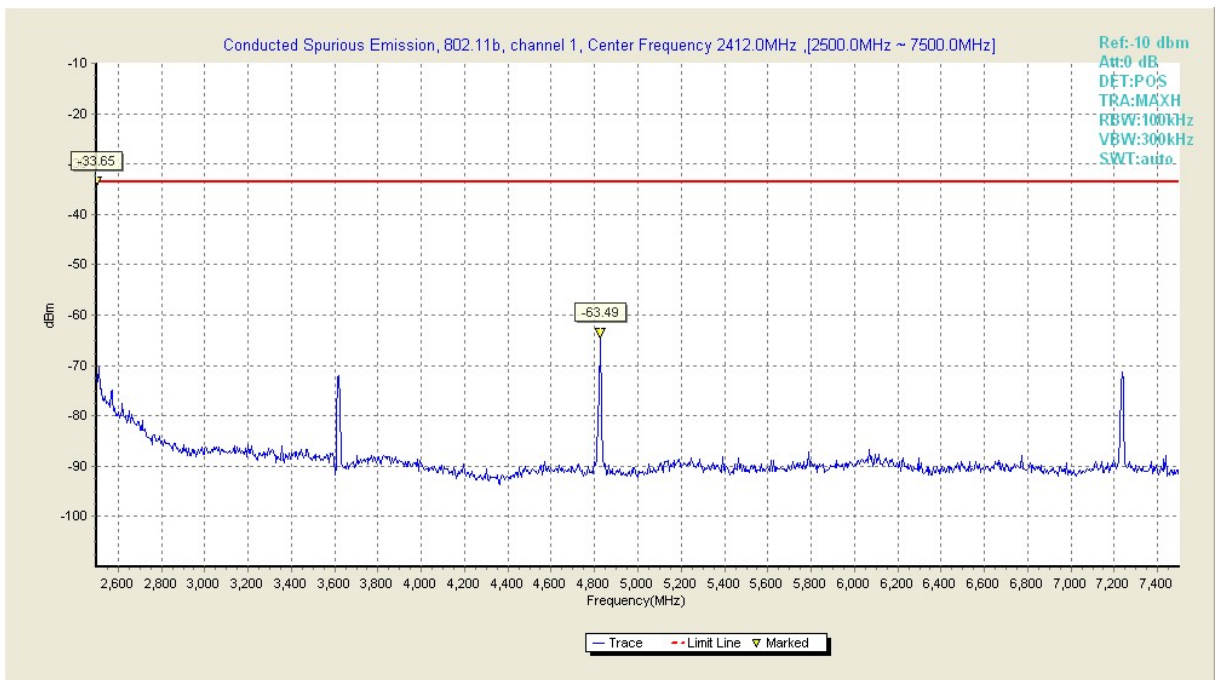

Fig33. Conducted Transmission Spurious Emission of 802.11b in channel 1, 30MHz~1GHz

Fig34. Conducted Transmission Spurious Emission of 802.11b in channel 1, 1GHz~2.5GHz

Fig35. Conducted Transmission Spurious Emission of 802.11b in channel 1, 2.5GHz~7.5GHz

Fig36. Conducted Transmission Spurious Emission of 802.11b in channel 1, 7.5GHz~10.5GHz

Fig37. Conducted Transmission Spurious Emission of 802.11b in channel 1, 10GHz~15GHz

Fig38. Conducted Transmission Spurious Emission of 802.11b in channel 1, 15GHz~20GHz