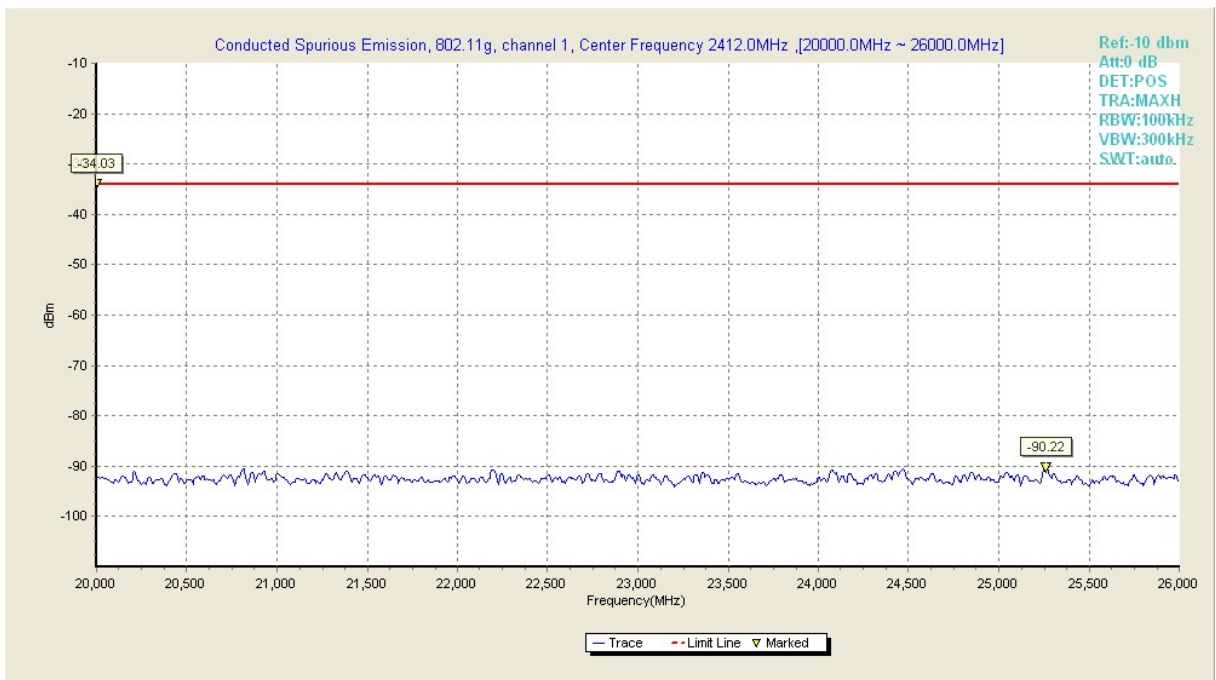

Fig54. Conducted Transmission Spurious Emission of 802.11g in channel 1, 30MHz~1GHz

Fig55. Conducted Transmission Spurious Emission of 802.11g in channel 1, 1GHz ~ 2.5GHz

Fig56. Conducted Transmission Spurious Emission of 802.11g in channel 1, 2.5GHz ~ 7.5GHz

Fig57. Conducted Transmission Spurious Emission of 802.11g in channel 1, 7.5GHz ~ 10GHz

Fig58. Conducted Transmission Spurious Emission of 802.11g in channel 1, 10GHz ~ 15GHz

Fig59. Conducted Transmission Spurious Emission of 802.11g in channel 1, 15GHz ~ 20GHz

Fig60. Conducted Transmission Spurious Emission of 802.11g in channel 1, 20GHz ~ 26GHz

Fig61. Conducted Transmission Spurious Emission of 802.11g in channel 6, 30MHz~1GHz

Fig62. Conducted Transmission Spurious Emission of 802.11g in channel 6, 1GHz ~ 2.5GHz