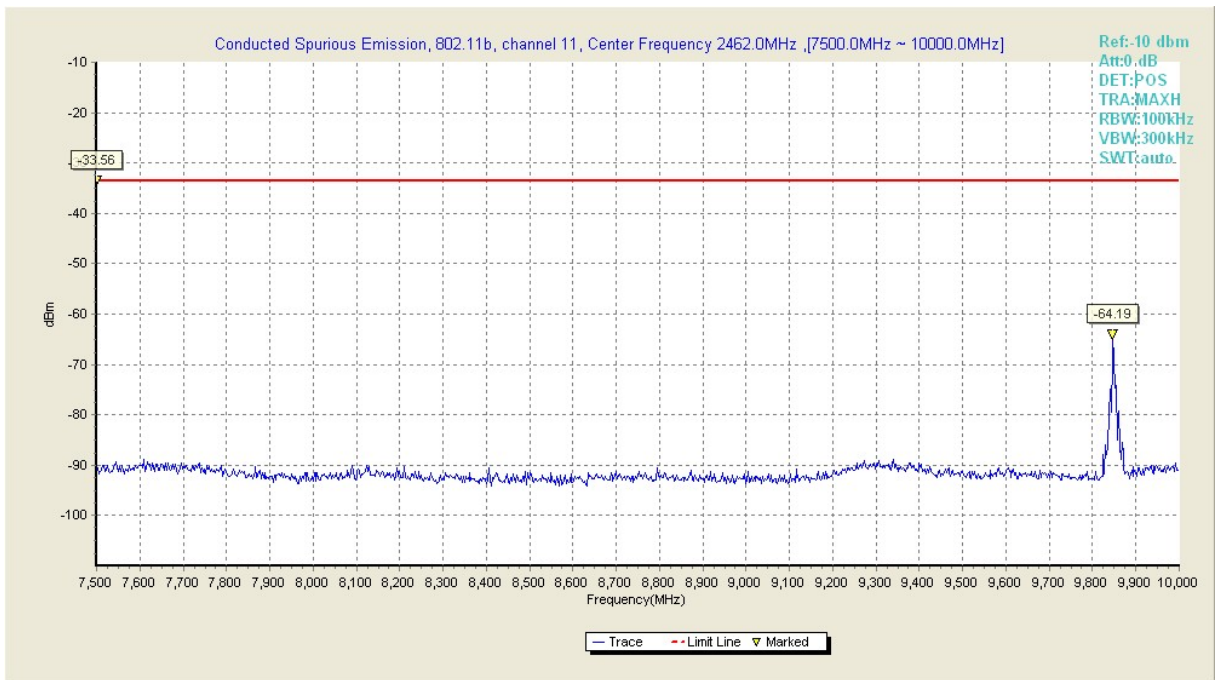

Fig45. Conducted Transmission Spurious Emission of 802.11b in channel 6, 15GHz~20GHz

Fig46. Conducted Transmission Spurious Emission of 802.11b in channel 6, 20GHz~26GHz

Fig47. Conducted Transmission Spurious Emission of 802.11b in channel 11, 30MHz~1GHz

Fig48. Conducted Transmission Spurious Emission of 802.11b in channel 11, 1GHz~2.5GHz

Fig49. Conducted Transmission Spurious Emission of 802.11b in channel 11, 2.5GHz~7.5GHz

Fig50. Conducted Transmission Spurious Emission of 802.11b in channel 11, 7.5GHz~10GHz

Fig51. Conducted Transmission Spurious Emission of 802.11b in channel 11, 10GHz~15GHz

Fig52. Conducted Transmission Spurious Emission of 802.11b in channel 11, 15GHz~20GHz

Fig53. Conducted Transmission Spurious Emission of 802.11b in channel 11, 20GHz~26GHz