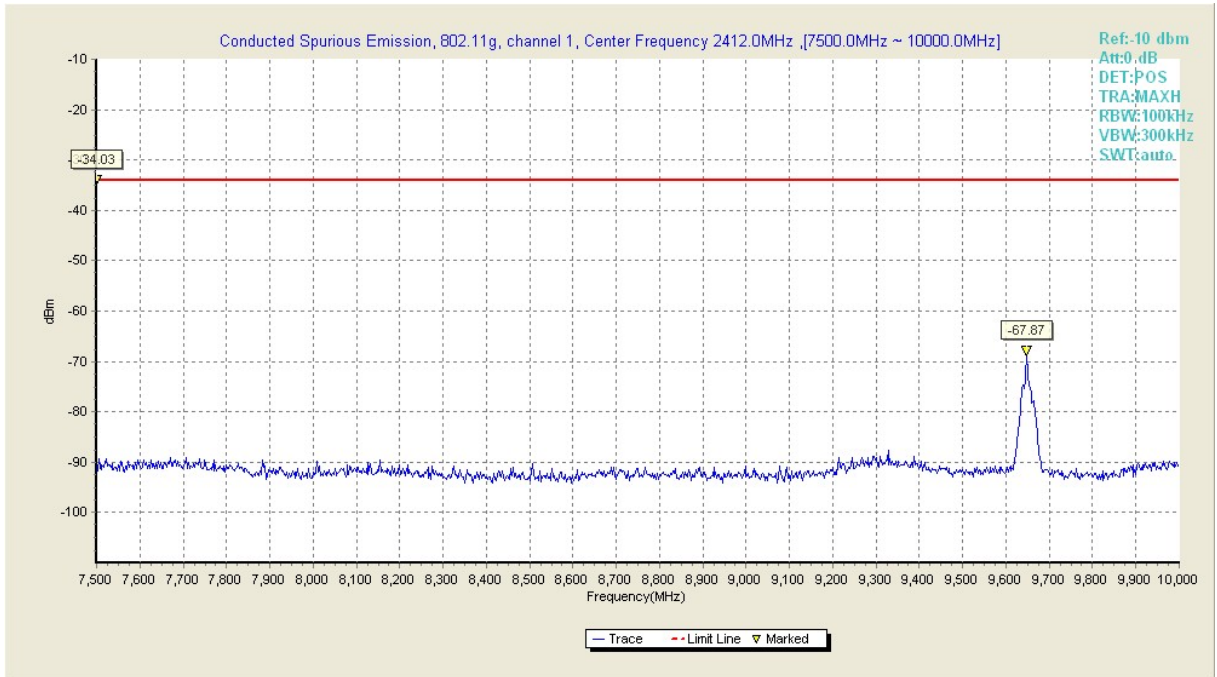

Fig54. Conducted Transmission Spurious Emission of 802.11g in channel 1, 30MHz~1GHz

Fig55. Conducted Transmission Spurious Emission of 802.11g in channel 1, 1GHz ~ 2.5GHz

Fig56. Conducted Transmission Spurious Emission of 802.11g in channel 1, 2.5GHz ~ 7.5GHz

Fig57. Conducted Transmission Spurious Emission of 802.11g in channel 1, 7.5GHz ~ 10GHz

Fig58. Conducted Transmission Spurious Emission of 802.11g in channel 1, 10GHz ~ 15GHz

Fig59. Conducted Transmission Spurious Emission of 802.11g in channel 1, 15GHz ~ 20GHz