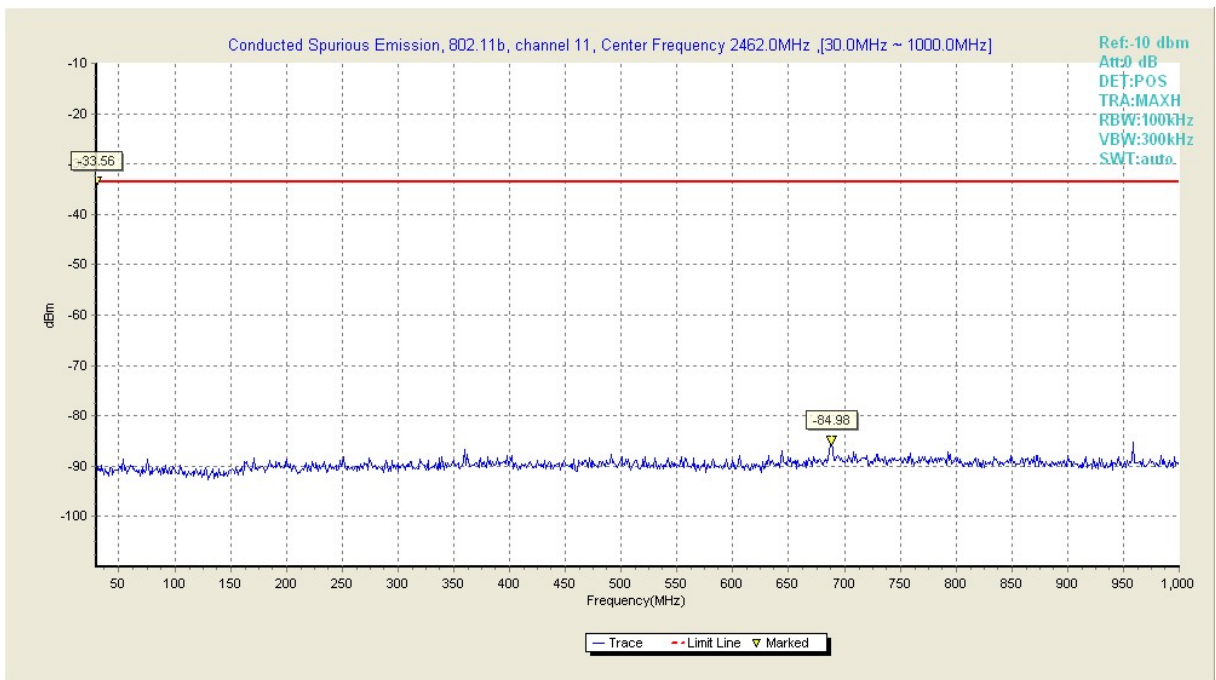

Fig42. Conducted Transmission Spurious Emission of 802.11b in channel 6, 2.5GHz~7.5GHz

Fig43. Conducted Transmission Spurious Emission of 802.11b in channel 6, 7.5GHz~10GHz

Fig44. Conducted Transmission Spurious Emission of 802.11b in channel 6, 10GHz~15GHz

Fig45. Conducted Transmission Spurious Emission of 802.11b in channel 6, 15GHz~20GHz

Fig46. Conducted Transmission Spurious Emission of 802.11b in channel 6, 20GHz~26GHz

Fig47. Conducted Transmission Spurious Emission of 802.11b in channel 11, 30MHz~1GHz

Fig48. Conducted Transmission Spurious Emission of 802.11b in channel 11, 1GHz~2.5GHz

Fig49. Conducted Transmission Spurious Emission of 802.11b in channel 11, 2.5GHz~7.5GHz

Fig50. Conducted Transmission Spurious Emission of 802.11b in channel 11, 7.5GHz~10GHz