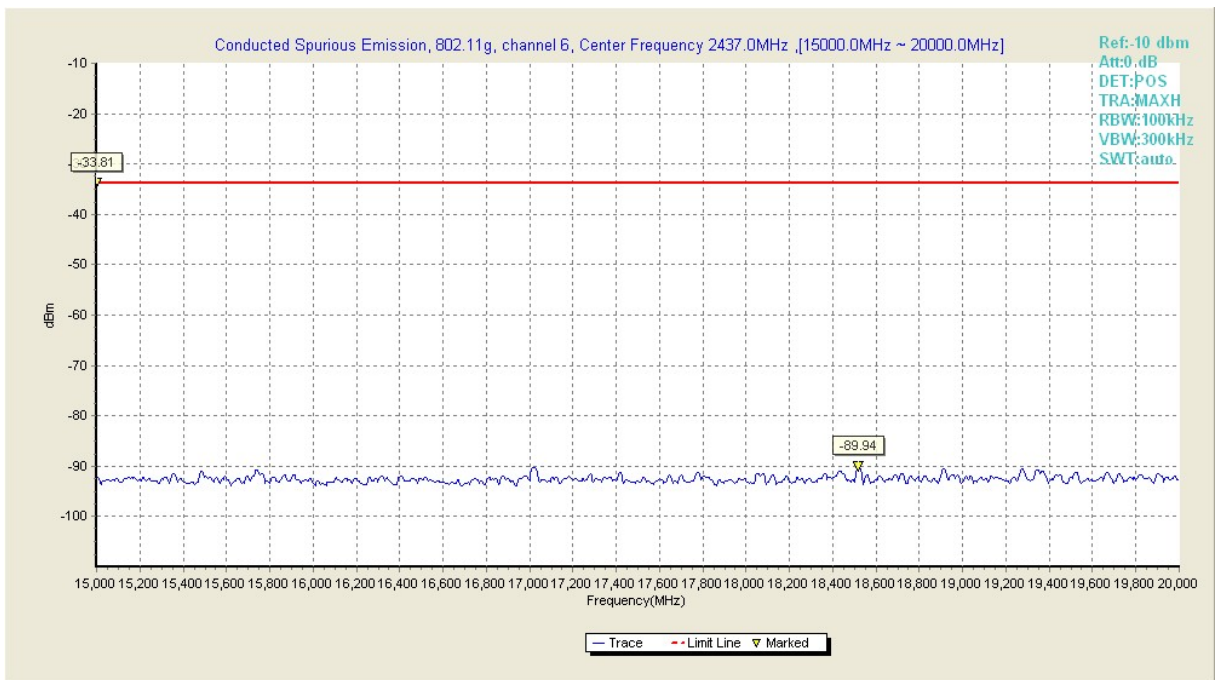

Fig60. Conducted Transmission Spurious Emission of 802.11g in channel 1, 20GHz ~ 26GHz

Fig61. Conducted Transmission Spurious Emission of 802.11g in channel 6, 30MHz~1GHz

Fig62. Conducted Transmission Spurious Emission of 802.11g in channel 6, 1GHz ~ 2.5GHz

Fig63. Conducted Transmission Spurious Emission of 802.11g in channel 6, 2.5GHz ~ 7.5GHz

Fig64. Conducted Transmission Spurious Emission of 802.11g in channel 6, 7.5GHz ~ 10GHz

Fig65. Conducted Transmission Spurious Emission of 802.11g in channel 6, 10GHz ~ 15GHz

Fig66. Conducted Transmission Spurious Emission of 802.11g in channel 6, 15GHz ~ 20GHz

Fig67. Conducted Transmission Spurious Emission of 802.11g in channel 6, 20GHz ~ 26GHz

Fig68. Conducted Transmission Spurious Emission of 802.11g in channel 11, 30MHz~1GHz