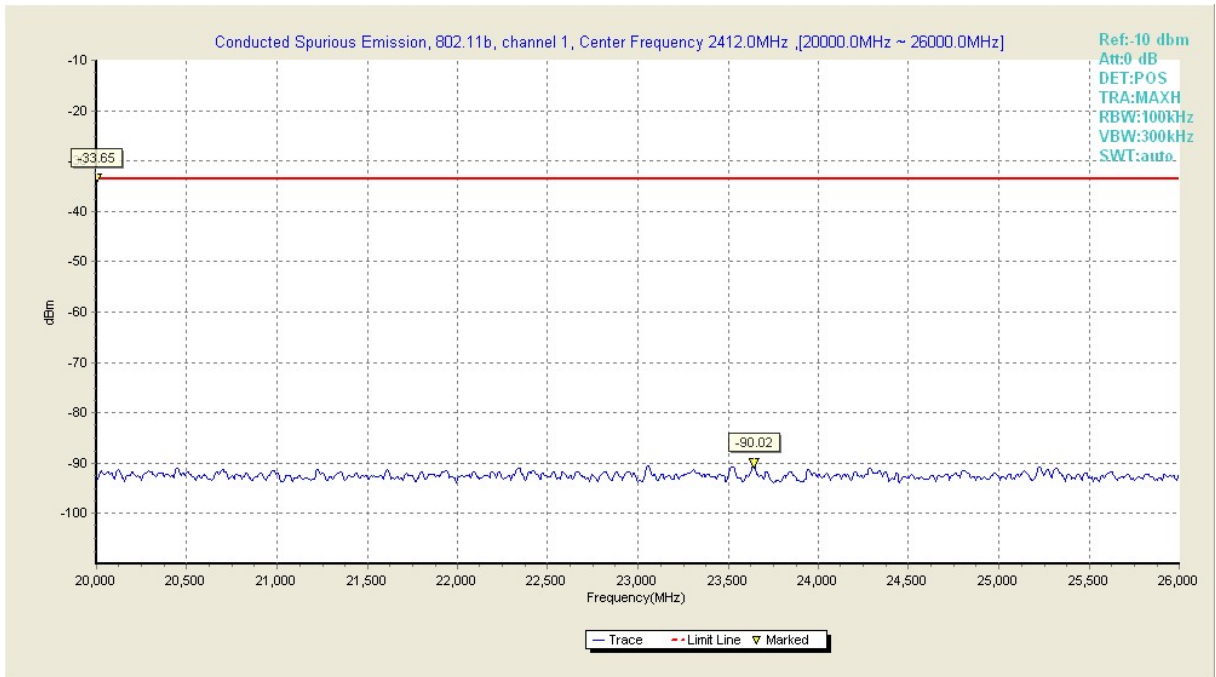

Fig33. Conducted Transmission Spurious Emission of 802.11b in channel 1, 30MHz~1GHz

Fig34. Conducted Transmission Spurious Emission of 802.11b in channel 1, 1GHz~2.5GHz

Fig35. Conducted Transmission Spurious Emission of 802.11b in channel 1, 2.5GHz~7.5GHz

Fig36. Conducted Transmission Spurious Emission of 802.11b in channel 1, 7.5GHz~10.5GHz

Fig37. Conducted Transmission Spurious Emission of 802.11b in channel 1, 10GHz~15GHz

Fig38. Conducted Transmission Spurious Emission of 802.11b in channel 1, 15GHz~20GHz

Fig39. Conducted Transmission Spurious Emission of 802.11b in channel 1, 20GHz~26GHz

Fig40. Conducted Transmission Spurious Emission of 802.11b in channel 6, 30MHz~1GHz

Fig41. Conducted Transmission Spurious Emission of 802.11b in channel 6, 1GHz~2.5GHz