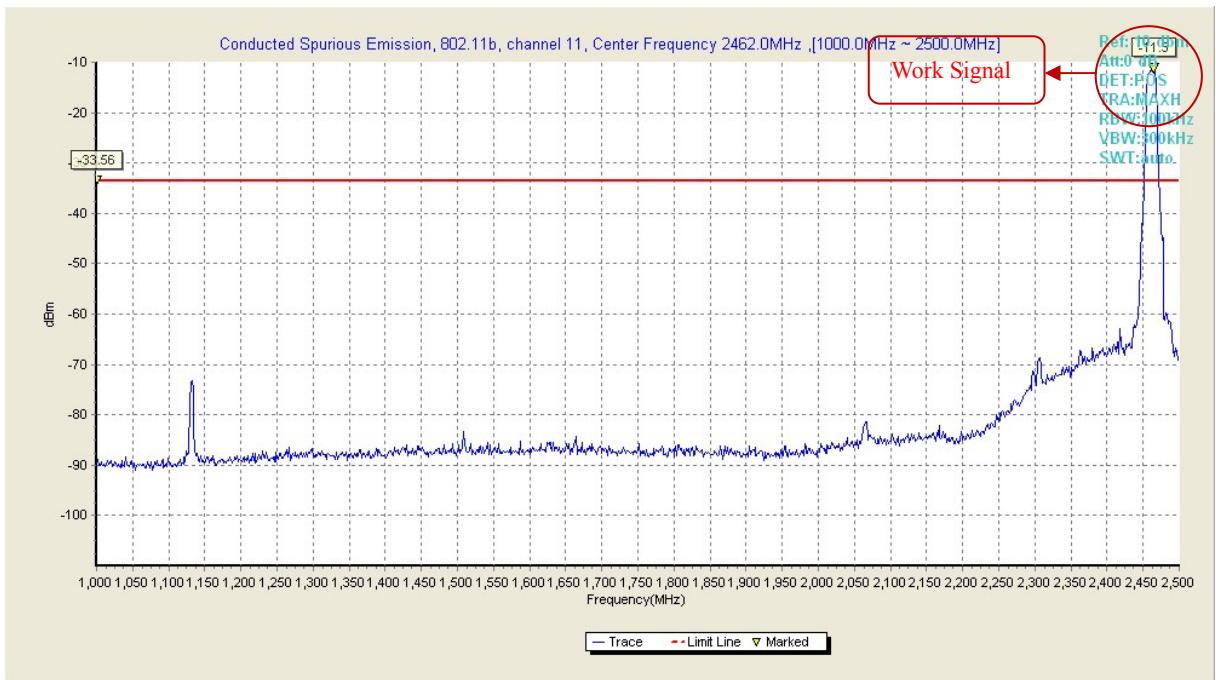

Fig42. Conducted Transmission Spurious Emission of 802.11b in channel 6, 2.5GHz~7.5GHz

Fig43. Conducted Transmission Spurious Emission of 802.11b in channel 6, 7.5GHz~10GHz

Fig44. Conducted Transmission Spurious Emission of 802.11b in channel 6, 10GHz~15GHz

Fig45. Conducted Transmission Spurious Emission of 802.11b in channel 6, 15GHz~20GHz

Fig46. Conducted Transmission Spurious Emission of 802.11b in channel 6, 20GHz~26GHz

Fig47. Conducted Transmission Spurious Emission of 802.11b in channel 11, 30MHz~1GHz

Fig48. Conducted Transmission Spurious Emission of 802.11b in channel 11, 1GHz~2.5GHz

Fig49. Conducted Transmission Spurious Emission of 802.11b in channel 11, 2.5GHz~7.5GHz

Fig50. Conducted Transmission Spurious Emission of 802.11b in channel 11, 7.5GHz~10GHz