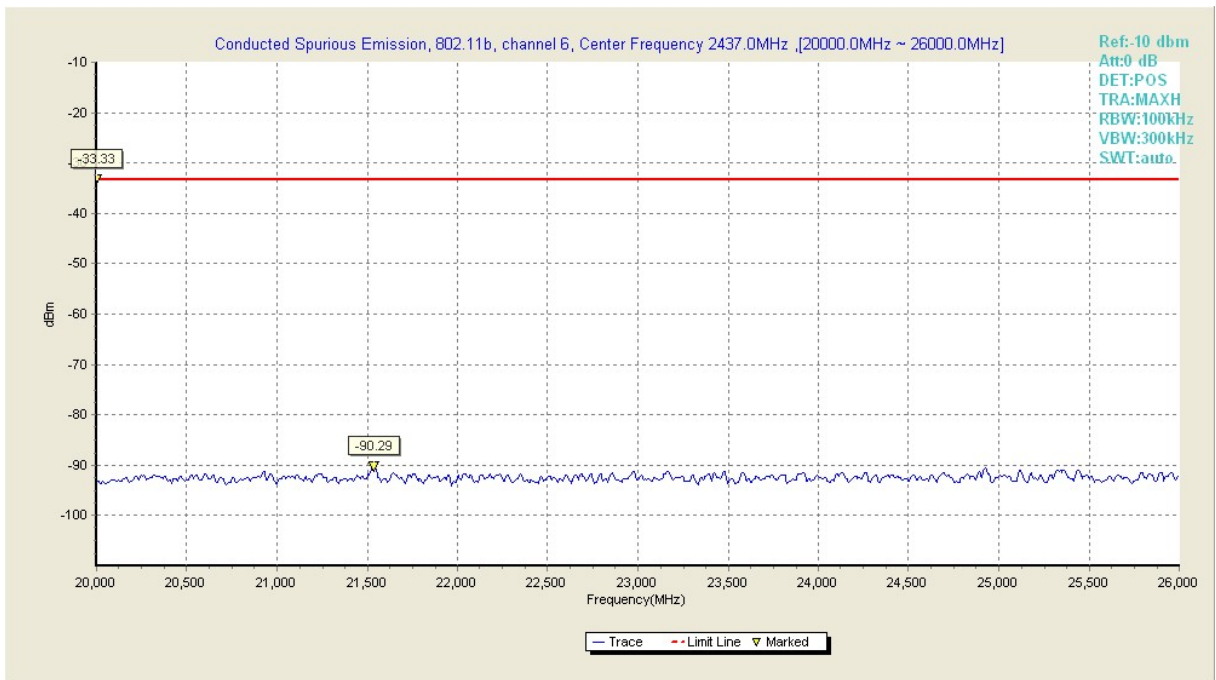

Fig42. Conducted Transmission Spurious Emission of 802.11b in channel 6, 2.5GHz~7.5GHz

Fig43. Conducted Transmission Spurious Emission of 802.11b in channel 6, 7.5GHz~10GHz

Fig44. Conducted Transmission Spurious Emission of 802.11b in channel 6, 10GHz~15GHz

Fig45. Conducted Transmission Spurious Emission of 802.11b in channel 6, 15GHz~20GHz

Fig46. Conducted Transmission Spurious Emission of 802.11b in channel 6, 20GHz~26GHz

Fig47. Conducted Transmission Spurious Emission of 802.11b in channel 11, 30MHz~1GHz

Fig48. Conducted Transmission Spurious Emission of 802.11b in channel 11, 1GHz~2.5GHz

Fig49. Conducted Transmission Spurious Emission of 802.11b in channel 11, 2.5GHz~7.5GHz

Fig50. Conducted Transmission Spurious Emission of 802.11b in channel 11, 7.5GHz~10GHz