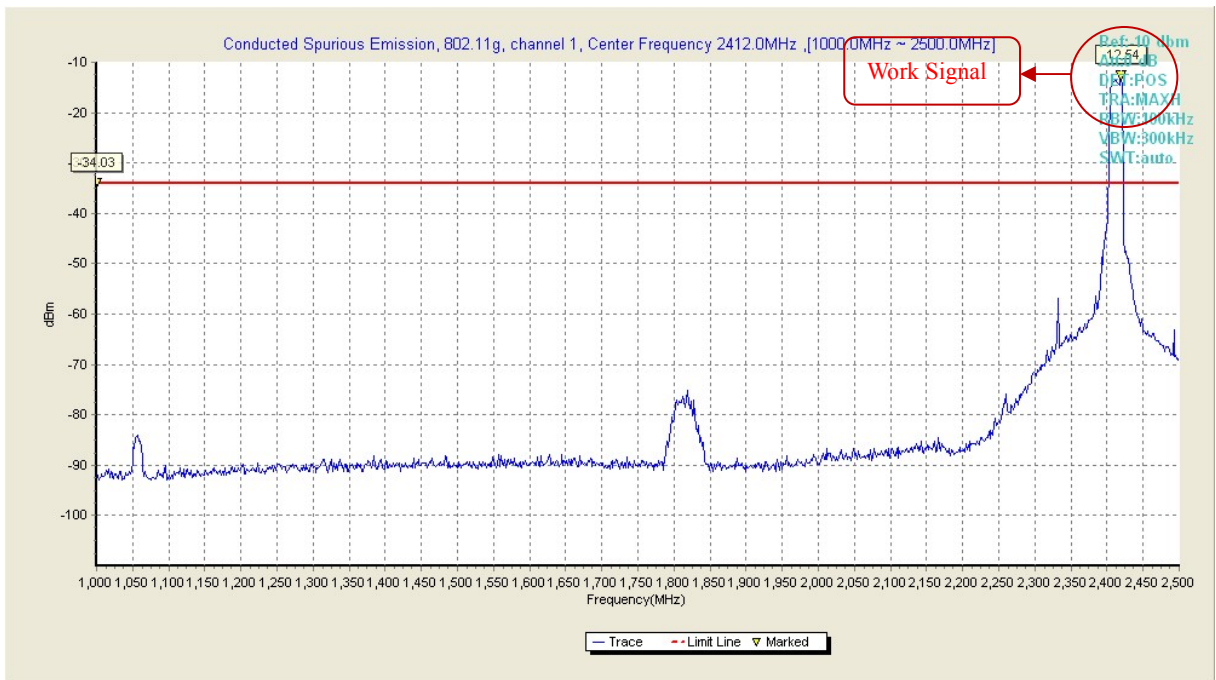

Fig54. Conducted Transmission Spurious Emission of 802.11g in channel 1, 30MHz~1GHz

Fig55. Conducted Transmission Spurious Emission of 802.11g in channel 1, 1GHz ~ 2.5GHz

Fig56. Conducted Transmission Spurious Emission of 802.11g in channel 1, 2.5GHz ~ 7.5GHz

Fig57. Conducted Transmission Spurious Emission of 802.11g in channel 1, 7.5GHz ~ 10GHz

Fig58. Conducted Transmission Spurious Emission of 802.11g in channel 1, 10GHz ~ 15GHz

Fig59. Conducted Transmission Spurious Emission of 802.11g in channel 1, 15GHz ~ 20GHz