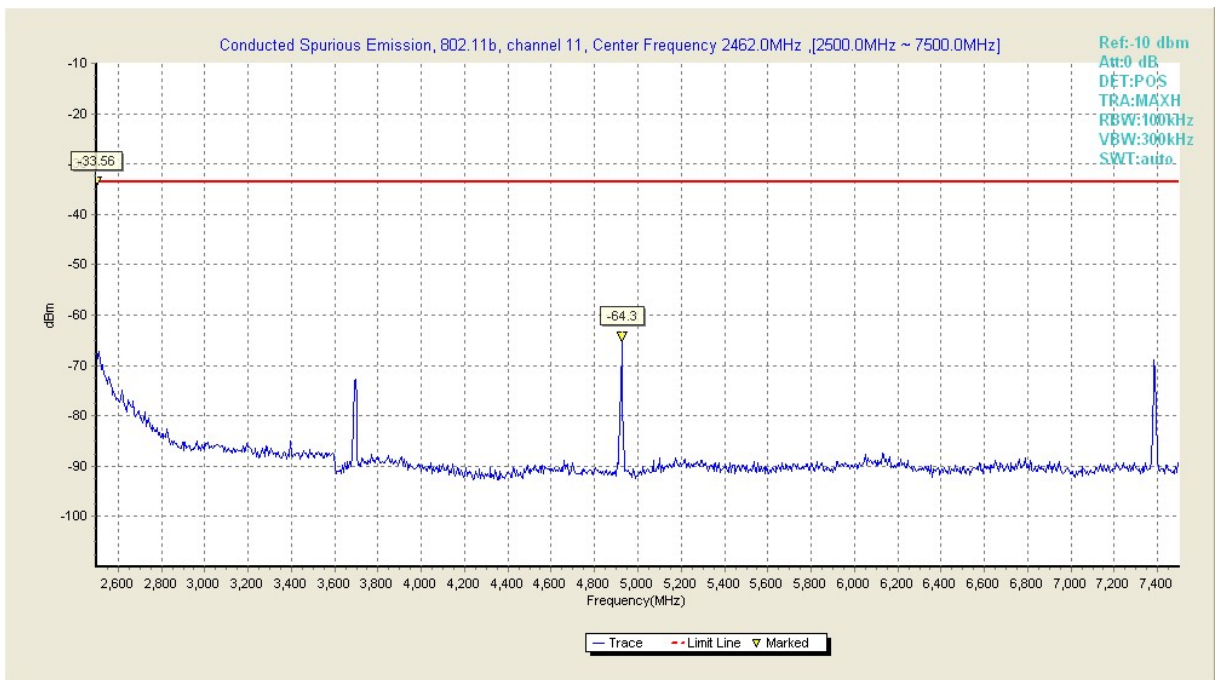

Fig45. Conducted Transmission Spurious Emission of 802.11b in channel 6, 15GHz~20GHz

Fig46. Conducted Transmission Spurious Emission of 802.11b in channel 6, 20GHz~26GHz

Fig47. Conducted Transmission Spurious Emission of 802.11b in channel 11, 30MHz~1GHz

Fig48. Conducted Transmission Spurious Emission of 802.11b in channel 11, 1GHz~2.5GHz

Fig49. Conducted Transmission Spurious Emission of 802.11b in channel 11, 2.5GHz~7.5GHz

Fig50. Conducted Transmission Spurious Emission of 802.11b in channel 11, 7.5GHz~10GHz

Fig51. Conducted Transmission Spurious Emission of 802.11b in channel 11, 10GHz~15GHz

Fig52. Conducted Transmission Spurious Emission of 802.11b in channel 11, 15GHz~20GHz

Fig53. Conducted Transmission Spurious Emission of 802.11b in channel 11, 20GHz~26GHz