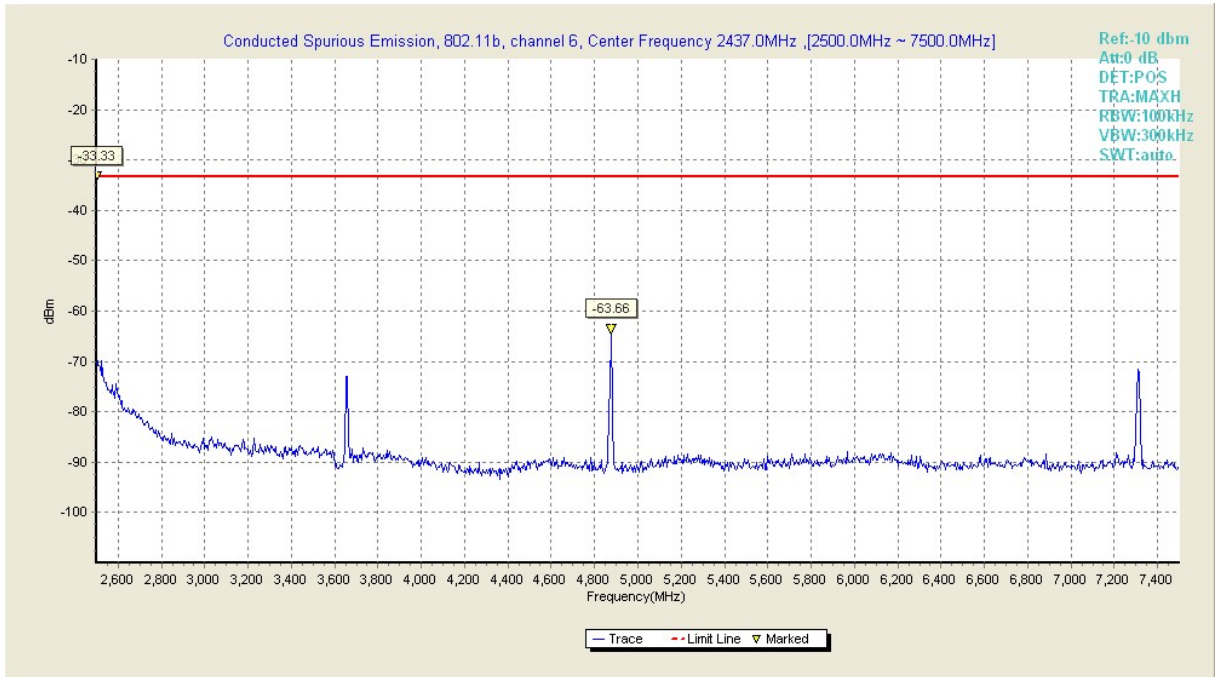

Fig36. Conducted Transmission Spurious Emission of 802.11b in channel 1, 7.5GHz~10.5GHz

Fig37. Conducted Transmission Spurious Emission of 802.11b in channel 1, 10GHz~15GHz

Fig38. Conducted Transmission Spurious Emission of 802.11b in channel 1, 15GHz~20GHz

Fig39. Conducted Transmission Spurious Emission of 802.11b in channel 1, 20GHz~26GHz

Fig40. Conducted Transmission Spurious Emission of 802.11b in channel 6, 30MHz~1GHz

Fig41. Conducted Transmission Spurious Emission of 802.11b in channel 6, 1GHz~2.5GHz

Fig42. Conducted Transmission Spurious Emission of 802.11b in channel 6, 2.5GHz~7.5GHz

Fig43. Conducted Transmission Spurious Emission of 802.11b in channel 6, 7.5GHz~10GHz

Fig44. Conducted Transmission Spurious Emission of 802.11b in channel 6, 10GHz~15GHz