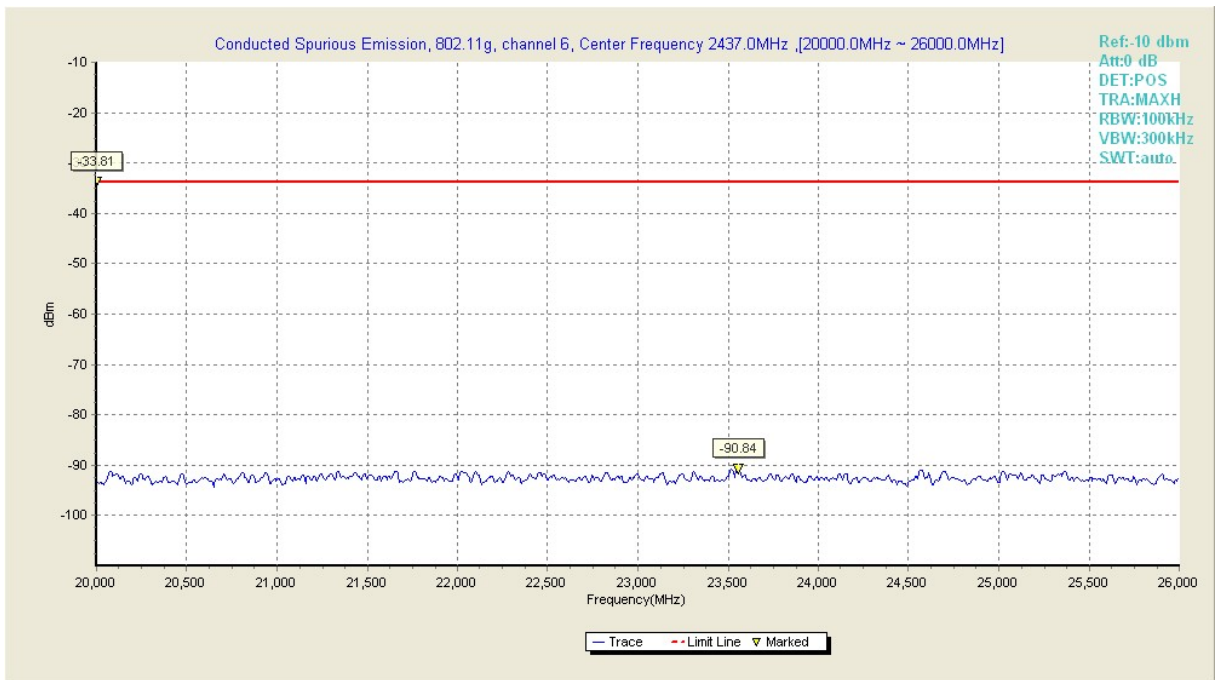

Fig63. Conducted Transmission Spurious Emission of 802.11g in channel 6, 2.5GHz ~ 7.5GHz

Fig64. Conducted Transmission Spurious Emission of 802.11g in channel 6, 7.5GHz ~ 10GHz

Fig65. Conducted Transmission Spurious Emission of 802.11g in channel 6, 10GHz ~ 15GHz

Fig66. Conducted Transmission Spurious Emission of 802.11g in channel 6, 15GHz ~ 20GHz

Fig67. Conducted Transmission Spurious Emission of 802.11g in channel 6, 20GHz ~ 26GHz

Fig68. Conducted Transmission Spurious Emission of 802.11g in channel 11, 30MHz~1GHz