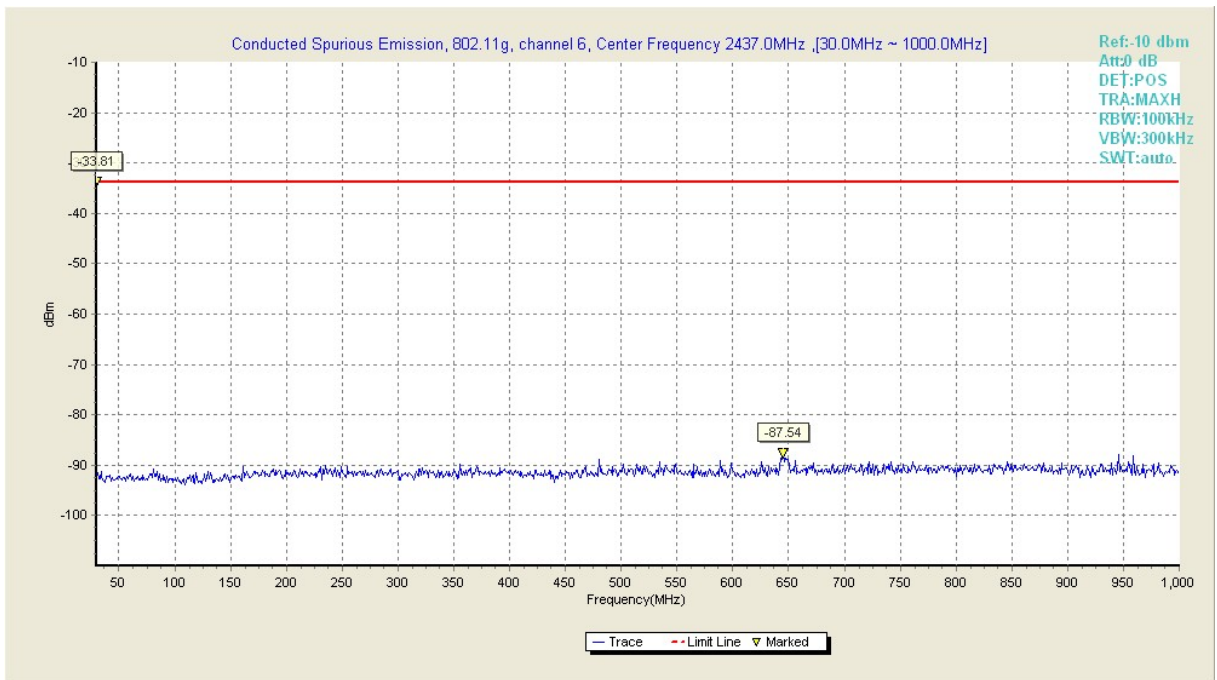

Fig57. Conducted Transmission Spurious Emission of 802.11g in channel 1, 7.5GHz ~ 10GHz

Fig58. Conducted Transmission Spurious Emission of 802.11g in channel 1, 10GHz ~ 15GHz

Fig59. Conducted Transmission Spurious Emission of 802.11g in channel 1, 15GHz ~ 20GHz

Fig60. Conducted Transmission Spurious Emission of 802.11g in channel 1, 20GHz ~ 26GHz

Fig61. Conducted Transmission Spurious Emission of 802.11g in channel 6, 30MHz~1GHz

Fig62. Conducted Transmission Spurious Emission of 802.11g in channel 6, 1GHz ~ 2.5GHz

Fig63. Conducted Transmission Spurious Emission of 802.11g in channel 6, 2.5GHz ~ 7.5GHz

Fig64. Conducted Transmission Spurious Emission of 802.11g in channel 6, 7.5GHz ~ 10GHz

Fig65. Conducted Transmission Spurious Emission of 802.11g in channel 6, 10GHz ~ 15GHz