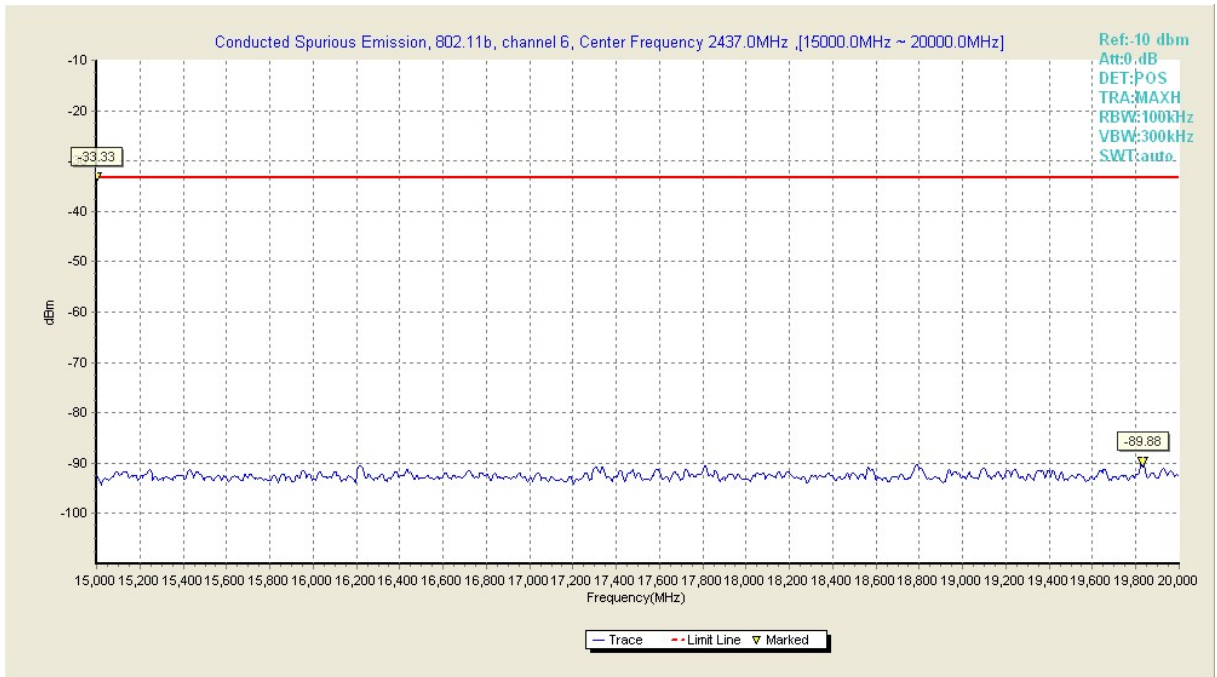

Fig39. Conducted Transmission Spurious Emission of 802.11b in channel 1, 20GHz~26GHz

Fig40. Conducted Transmission Spurious Emission of 802.11b in channel 6, 30MHz~1GHz

Fig41. Conducted Transmission Spurious Emission of 802.11b in channel 6, 1GHz~2.5GHz

Fig42. Conducted Transmission Spurious Emission of 802.11b in channel 6, 2.5GHz~7.5GHz

Fig43. Conducted Transmission Spurious Emission of 802.11b in channel 6, 7.5GHz~10GHz

Fig44. Conducted Transmission Spurious Emission of 802.11b in channel 6, 10GHz~15GHz

Fig45. Conducted Transmission Spurious Emission of 802.11b in channel 6, 15GHz~20GHz

Fig46. Conducted Transmission Spurious Emission of 802.11b in channel 6, 20GHz~26GHz

Fig47. Conducted Transmission Spurious Emission of 802.11b in channel 11, 30MHz~1GHz