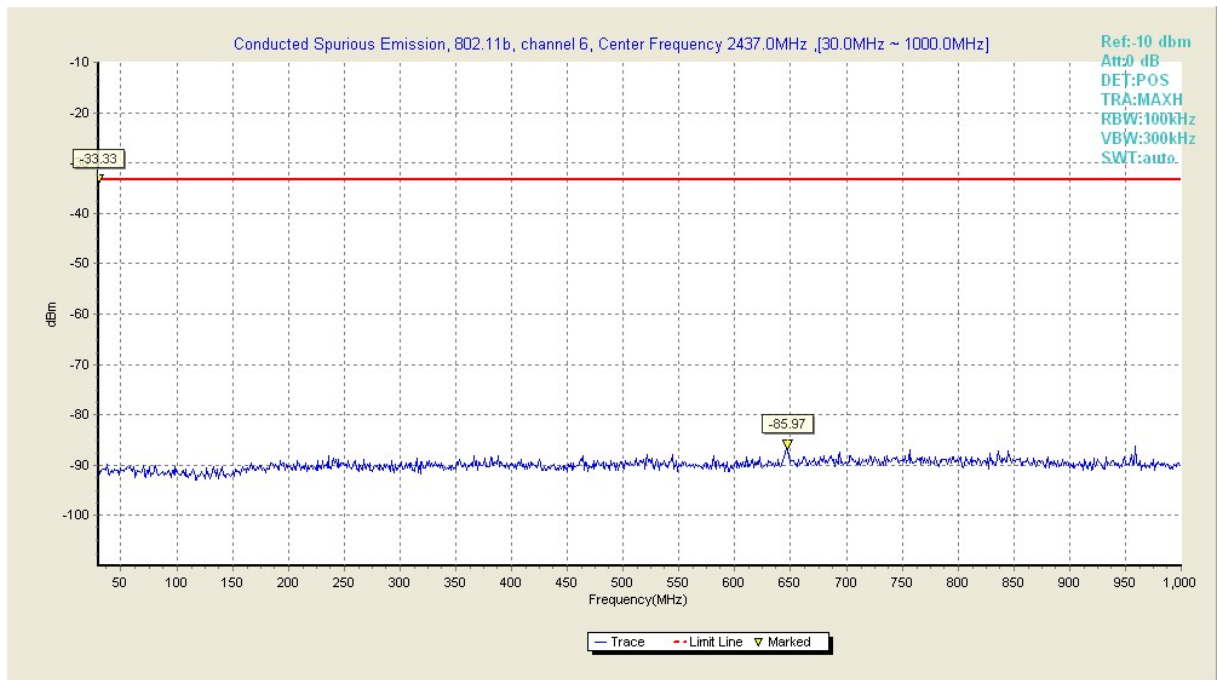

Fig36. Conducted Transmission Spurious Emission of 802.11b in channel 1, 7.5GHz~10.5GHz

Fig37. Conducted Transmission Spurious Emission of 802.11b in channel 1, 10GHz~15GHz

Fig38. Conducted Transmission Spurious Emission of 802.11b in channel 1, 15GHz~20GHz

Fig39. Conducted Transmission Spurious Emission of 802.11b in channel 1, 20GHz~26GHz

Fig40. Conducted Transmission Spurious Emission of 802.11b in channel 6, 30MHz~1GHz

Fig41. Conducted Transmission Spurious Emission of 802.11b in channel 6, 1GHz~2.5GHz

Fig42. Conducted Transmission Spurious Emission of 802.11b in channel 6, 2.5GHz~7.5GHz

Fig43. Conducted Transmission Spurious Emission of 802.11b in channel 6, 7.5GHz~10GHz

Fig44. Conducted Transmission Spurious Emission of 802.11b in channel 6, 10GHz~15GHz