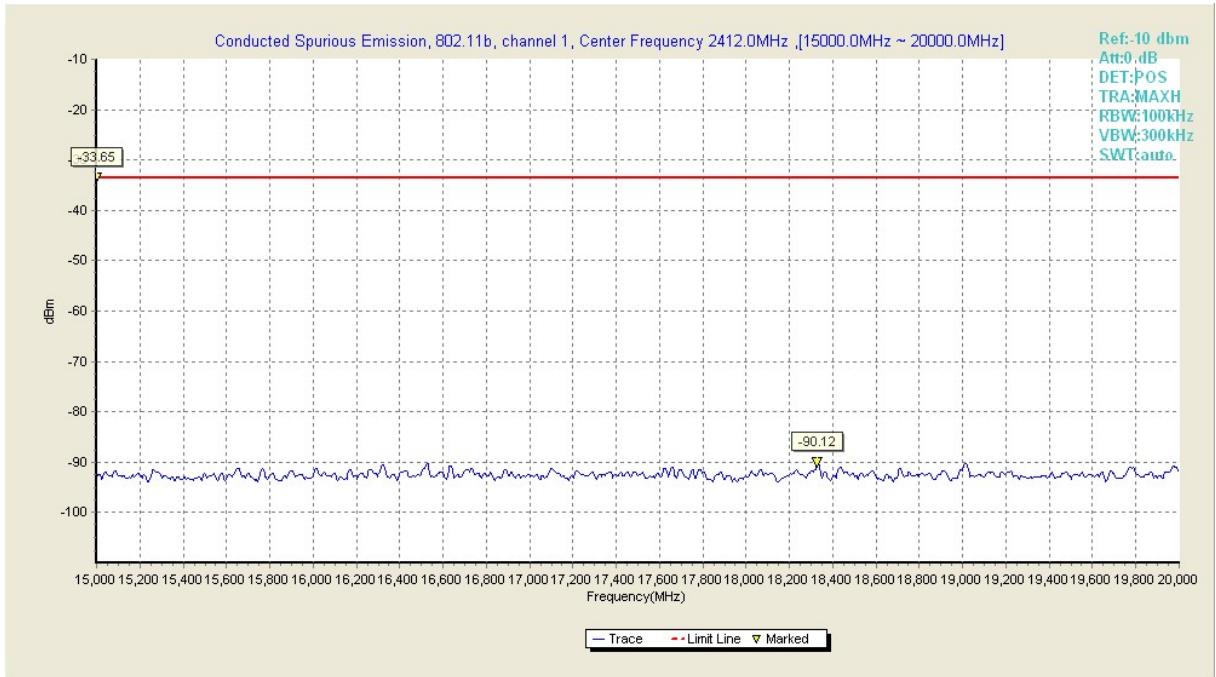

Fig33. Conducted Transmission Spurious Emission of 802.11b in channel 1, 30MHz~1GHz

Fig34. Conducted Transmission Spurious Emission of 802.11b in channel 1, 1GHz~2.5GHz

Fig35. Conducted Transmission Spurious Emission of 802.11b in channel 1, 2.5GHz~7.5GHz

Fig36. Conducted Transmission Spurious Emission of 802.11b in channel 1, 7.5GHz~10.5GHz

Fig37. Conducted Transmission Spurious Emission of 802.11b in channel 1, 10GHz~15GHz

Fig38. Conducted Transmission Spurious Emission of 802.11b in channel 1, 15GHz~20GHz

Fig39. Conducted Transmission Spurious Emission of 802.11b in channel 1, 20GHz~26GHz

Fig40. Conducted Transmission Spurious Emission of 802.11b in channel 6, 30MHz~1GHz

Fig41. Conducted Transmission Spurious Emission of 802.11b in channel 6, 1GHz~2.5GHz