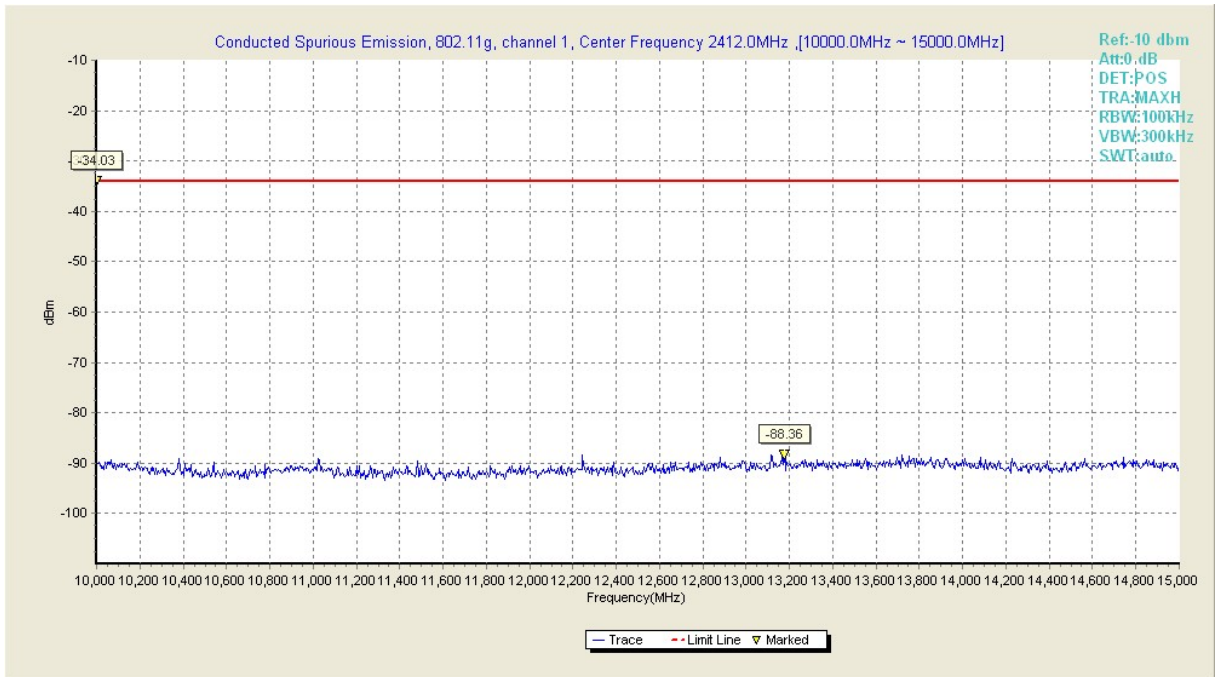

Fig54. Conducted Transmission Spurious Emission of 802.11g in channel 1, 30MHz~1GHz

Fig55. Conducted Transmission Spurious Emission of 802.11g in channel 1, 1GHz ~ 2.5GHz

Fig56. Conducted Transmission Spurious Emission of 802.11g in channel 1, 2.5GHz ~ 7.5GHz

Fig57. Conducted Transmission Spurious Emission of 802.11g in channel 1, 7.5GHz ~ 10GHz

Fig58. Conducted Transmission Spurious Emission of 802.11g in channel 1, 10GHz ~ 15GHz

Fig59. Conducted Transmission Spurious Emission of 802.11g in channel 1, 15GHz ~ 20GHz

Fig60. Conducted Transmission Spurious Emission of 802.11g in channel 1, 20GHz ~ 26GHz

Fig61. Conducted Transmission Spurious Emission of 802.11g in channel 6, 30MHz~1GHz

Fig62. Conducted Transmission Spurious Emission of 802.11g in channel 6, 1GHz ~ 2.5GHz