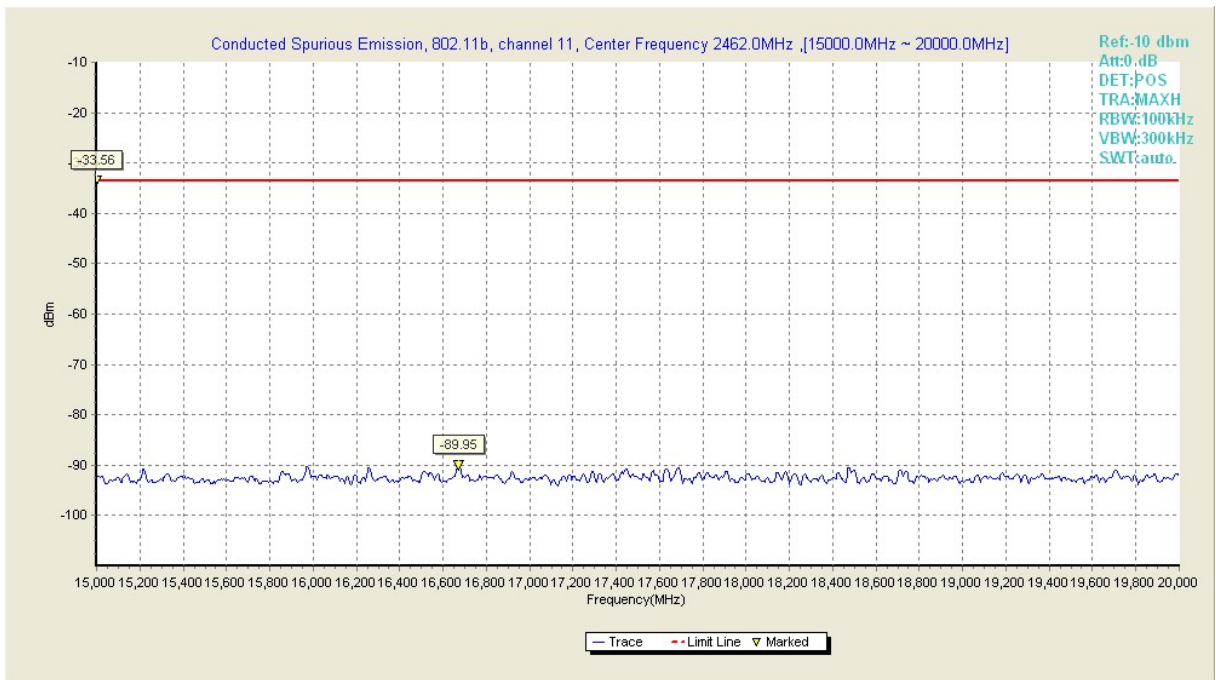

Fig48. Conducted Transmission Spurious Emission of 802.11b in channel 11, 1GHz~2.5GHz

Fig49. Conducted Transmission Spurious Emission of 802.11b in channel 11, 2.5GHz~7.5GHz

Fig50. Conducted Transmission Spurious Emission of 802.11b in channel 11, 7.5GHz~10GHz

Fig51. Conducted Transmission Spurious Emission of 802.11b in channel 11, 10GHz~15GHz

Fig52. Conducted Transmission Spurious Emission of 802.11b in channel 11, 15GHz~20GHz

Fig53. Conducted Transmission Spurious Emission of 802.11b in channel 11, 20GHz~26GHz