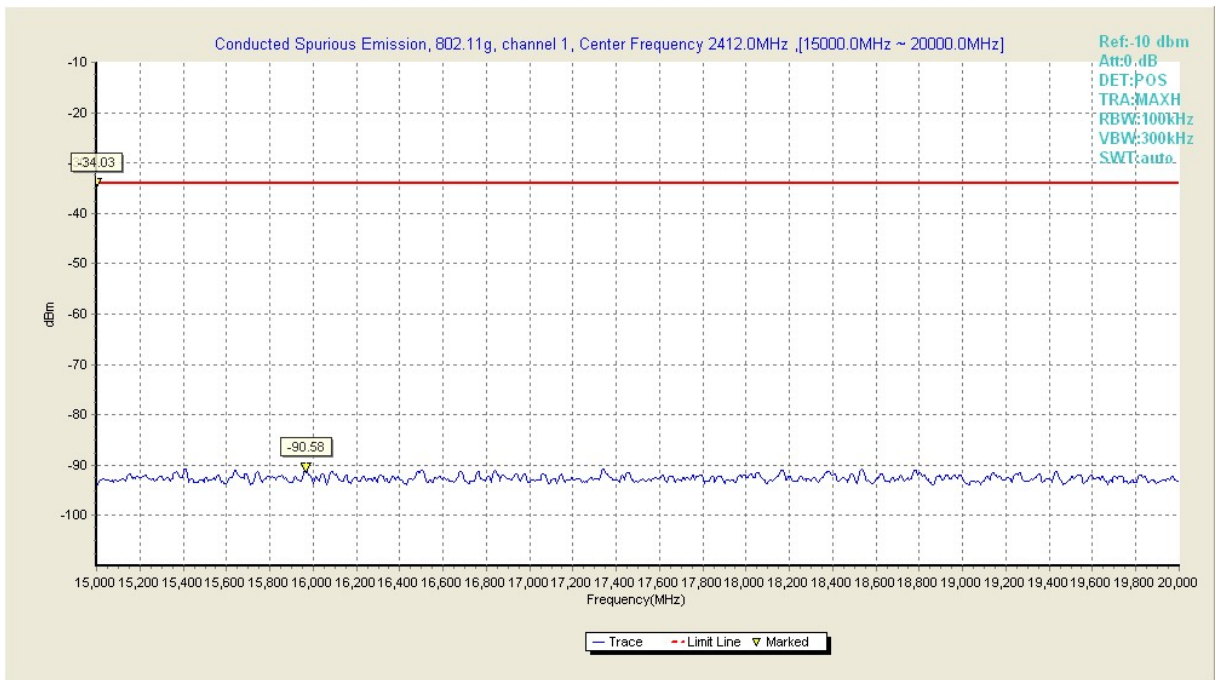

Fig54. Conducted Transmission Spurious Emission of 802.11g in channel 1, 30MHz~1GHz

Fig55. Conducted Transmission Spurious Emission of 802.11g in channel 1, 1GHz ~ 2.5GHz

Fig56. Conducted Transmission Spurious Emission of 802.11g in channel 1, 2.5GHz ~ 7.5GHz

Fig57. Conducted Transmission Spurious Emission of 802.11g in channel 1, 7.5GHz ~ 10GHz

Fig58. Conducted Transmission Spurious Emission of 802.11g in channel 1, 10GHz ~ 15GHz

Fig59. Conducted Transmission Spurious Emission of 802.11g in channel 1, 15GHz ~ 20GHz

Fig60. Conducted Transmission Spurious Emission of 802.11g in channel 1, 20GHz ~ 26GHz

Fig61. Conducted Transmission Spurious Emission of 802.11g in channel 6, 30MHz~1GHz

Fig62. Conducted Transmission Spurious Emission of 802.11g in channel 6, 1GHz ~ 2.5GHz