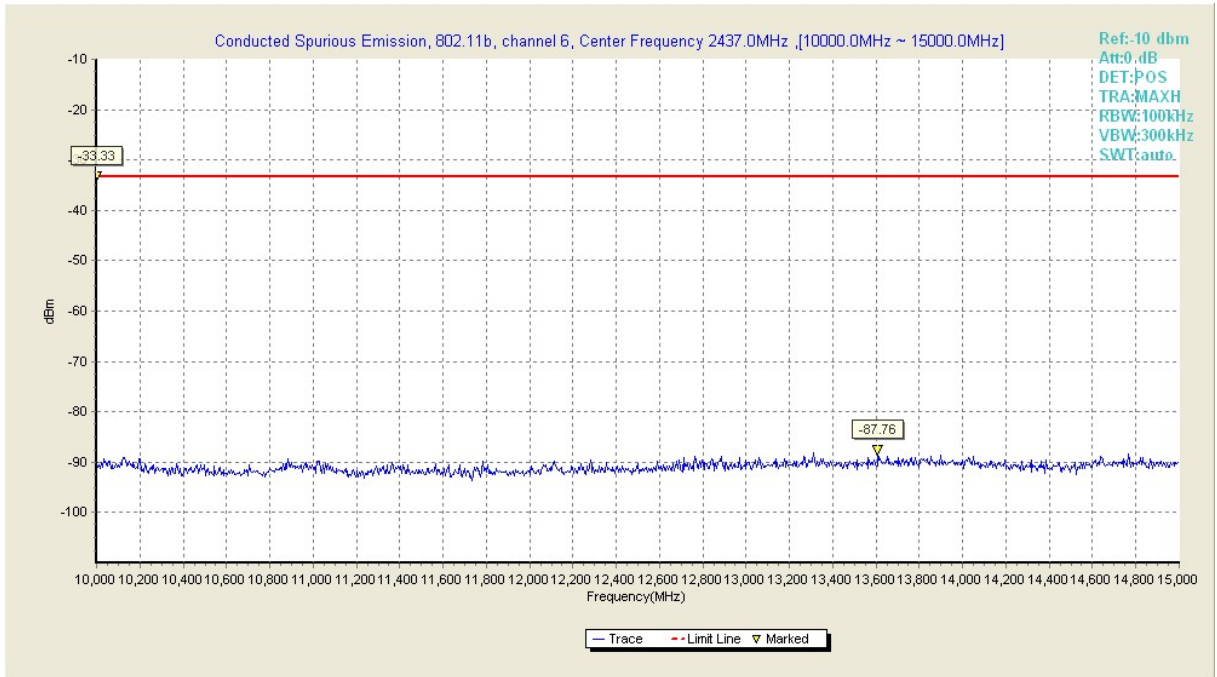

Fig39. Conducted Transmission Spurious Emission of 802.11b in channel 1, 20GHz~26GHz

Fig40. Conducted Transmission Spurious Emission of 802.11b in channel 6, 30MHz~1GHz

Fig41. Conducted Transmission Spurious Emission of 802.11b in channel 6, 1GHz~2.5GHz

Fig42. Conducted Transmission Spurious Emission of 802.11b in channel 6, 2.5GHz~7.5GHz

Fig43. Conducted Transmission Spurious Emission of 802.11b in channel 6, 7.5GHz~10GHz

Fig44. Conducted Transmission Spurious Emission of 802.11b in channel 6, 10GHz~15GHz

Fig45. Conducted Transmission Spurious Emission of 802.11b in channel 6, 15GHz~20GHz

Fig46. Conducted Transmission Spurious Emission of 802.11b in channel 6, 20GHz~26GHz

Fig47. Conducted Transmission Spurious Emission of 802.11b in channel 11, 30MHz~1GHz