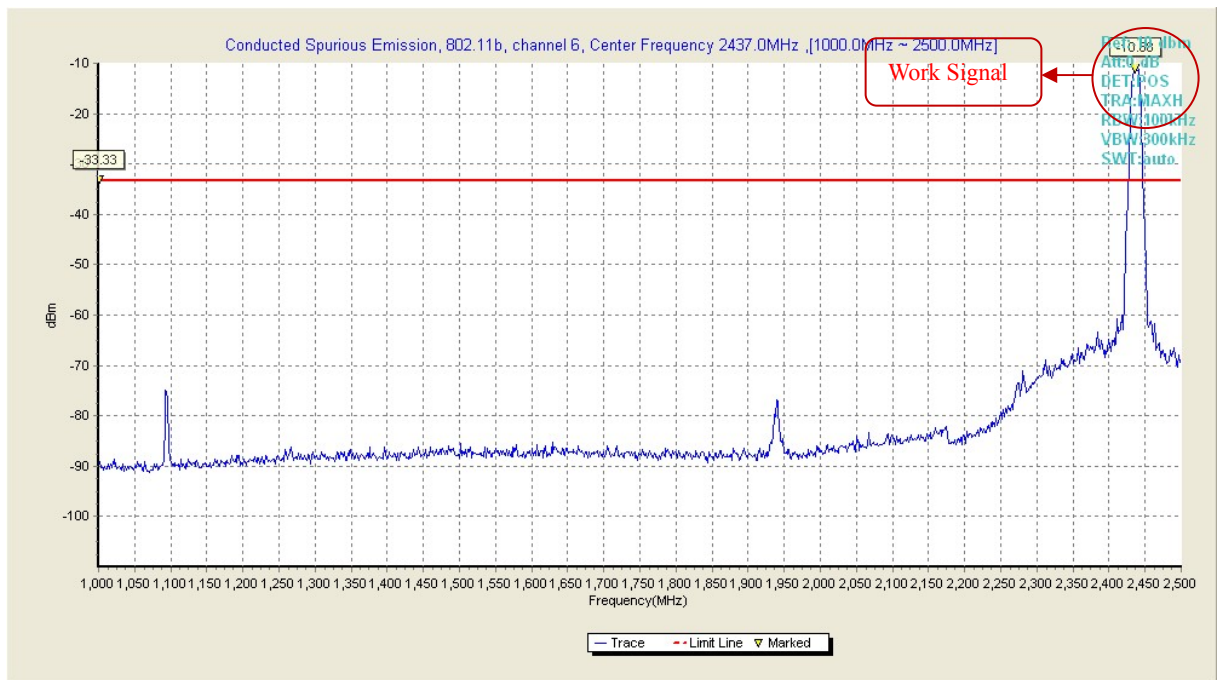

Fig36. Conducted Transmission Spurious Emission of 802.11b in channel 1, 7.5GHz~10.5GHz

Fig37. Conducted Transmission Spurious Emission of 802.11b in channel 1, 10GHz~15GHz

Fig38. Conducted Transmission Spurious Emission of 802.11b in channel 1, 15GHz~20GHz

Fig39. Conducted Transmission Spurious Emission of 802.11b in channel 1, 20GHz~26GHz

Fig40. Conducted Transmission Spurious Emission of 802.11b in channel 6, 30MHz~1GHz

Fig41. Conducted Transmission Spurious Emission of 802.11b in channel 6, 1GHz~2.5GHz

Fig42. Conducted Transmission Spurious Emission of 802.11b in channel 6, 2.5GHz~7.5GHz

Fig43. Conducted Transmission Spurious Emission of 802.11b in channel 6, 7.5GHz~10GHz

Fig44. Conducted Transmission Spurious Emission of 802.11b in channel 6, 10GHz~15GHz