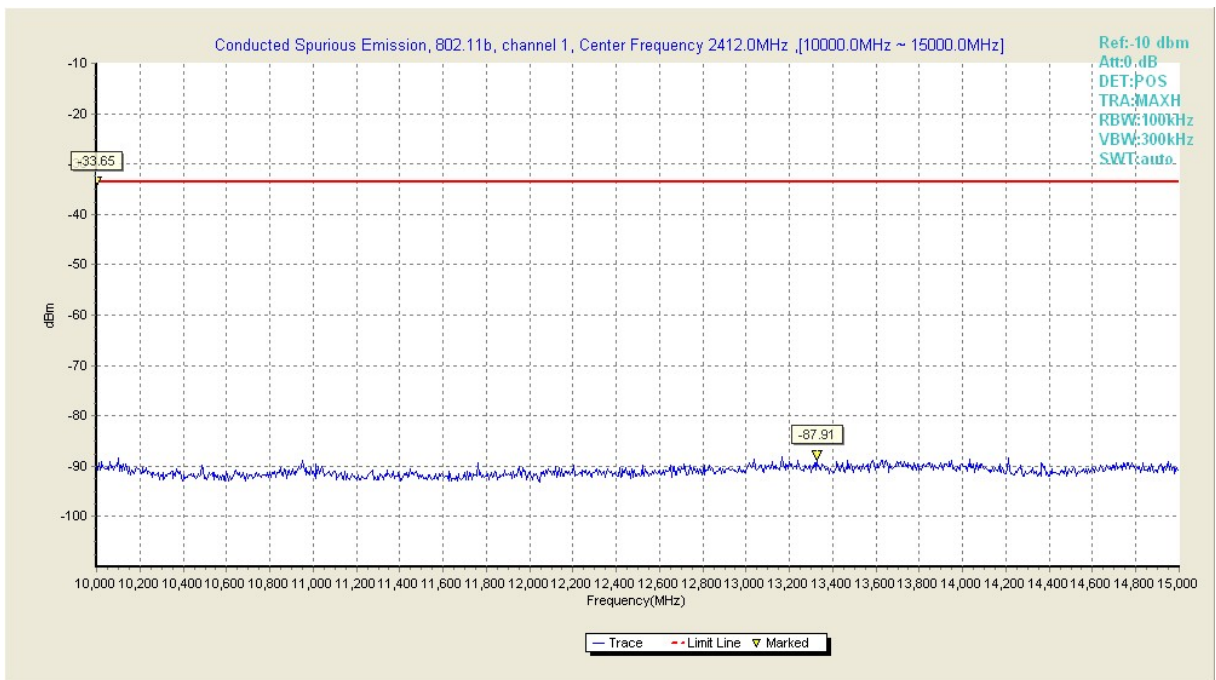

Fig33. Conducted Transmission Spurious Emission of 802.11b in channel 1, 30MHz~1GHz

Fig34. Conducted Transmission Spurious Emission of 802.11b in channel 1, 1GHz~2.5GHz

Fig35. Conducted Transmission Spurious Emission of 802.11b in channel 1, 2.5GHz~7.5GHz

Fig36. Conducted Transmission Spurious Emission of 802.11b in channel 1, 7.5GHz~10.5GHz

Fig37. Conducted Transmission Spurious Emission of 802.11b in channel 1, 10GHz~15GHz

Fig38. Conducted Transmission Spurious Emission of 802.11b in channel 1, 15GHz~20GHz

Fig39. Conducted Transmission Spurious Emission of 802.11b in channel 1, 20GHz~26GHz

Fig40. Conducted Transmission Spurious Emission of 802.11b in channel 6, 30MHz~1GHz

Fig41. Conducted Transmission Spurious Emission of 802.11b in channel 6, 1GHz~2.5GHz