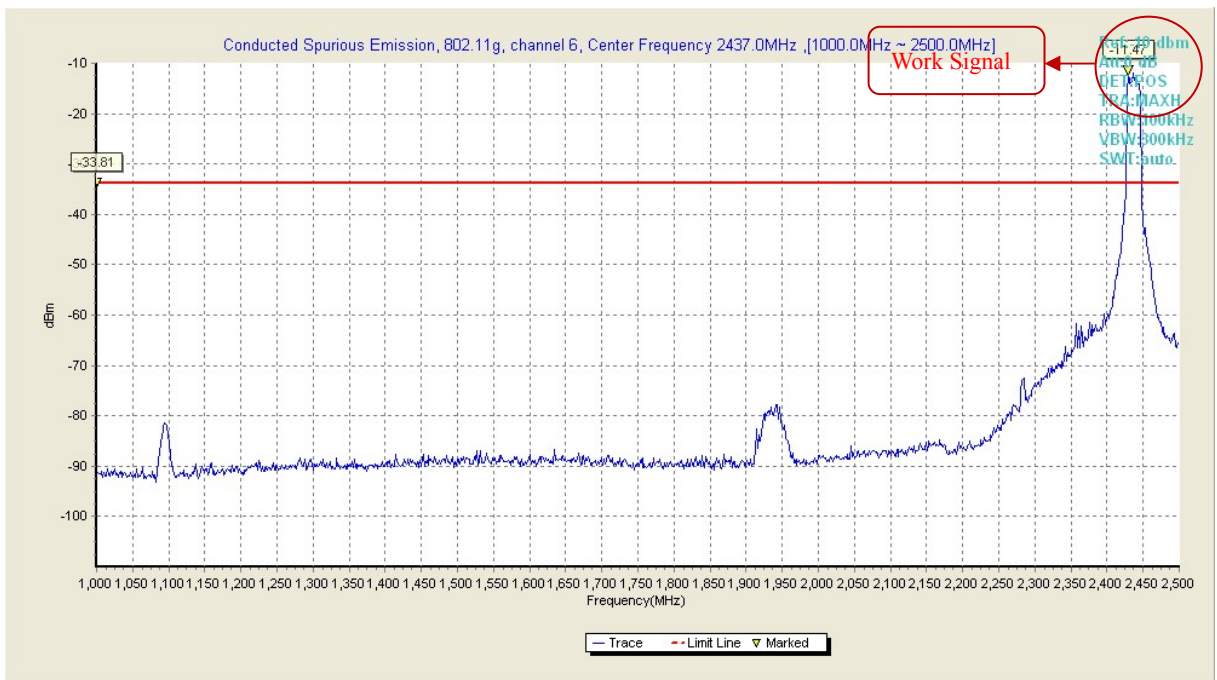

Fig57. Conducted Transmission Spurious Emission of 802.11g in channel 1, 7.5GHz ~ 10GHz

Fig58. Conducted Transmission Spurious Emission of 802.11g in channel 1, 10GHz ~ 15GHz

Fig59. Conducted Transmission Spurious Emission of 802.11g in channel 1, 15GHz ~ 20GHz

Fig60. Conducted Transmission Spurious Emission of 802.11g in channel 1, 20GHz ~ 26GHz

Fig61. Conducted Transmission Spurious Emission of 802.11g in channel 6, 30MHz~1GHz

Fig62. Conducted Transmission Spurious Emission of 802.11g in channel 6, 1GHz ~ 2.5GHz

Fig63. Conducted Transmission Spurious Emission of 802.11g in channel 6, 2.5GHz ~ 7.5GHz

Fig64. Conducted Transmission Spurious Emission of 802.11g in channel 6, 7.5GHz ~ 10GHz

Fig65. Conducted Transmission Spurious Emission of 802.11g in channel 6, 10GHz ~ 15GHz