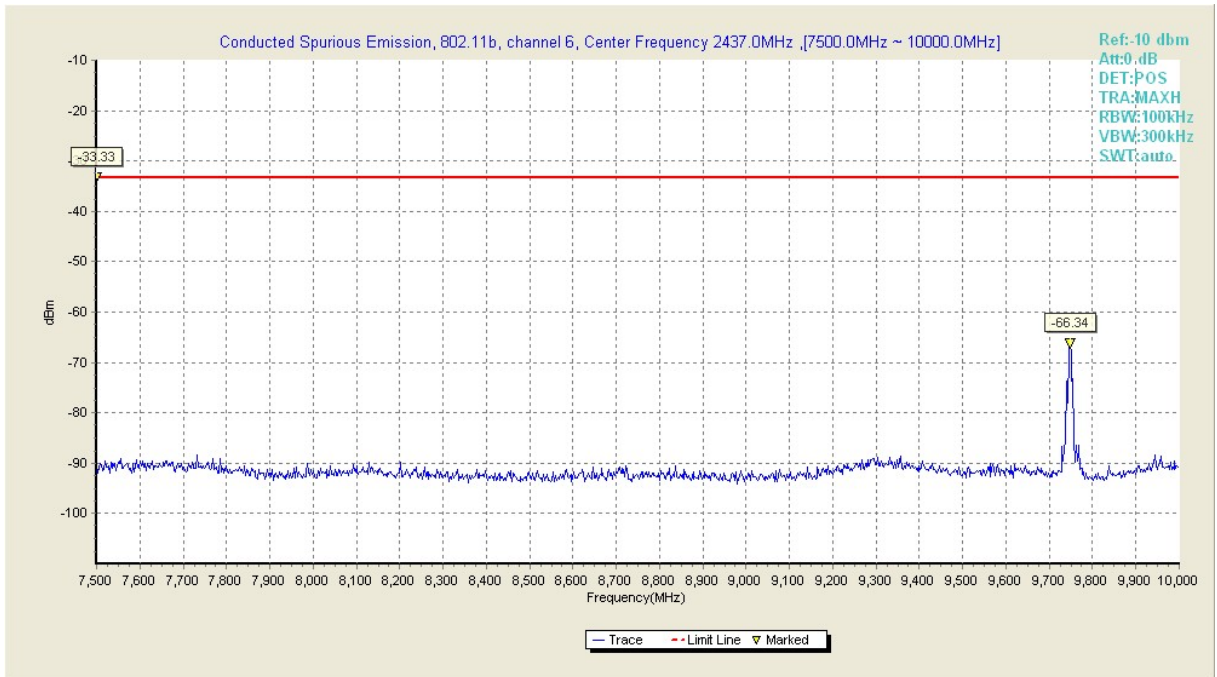

Fig39. Conducted Transmission Spurious Emission of 802.11b in channel 1, 20GHz~26GHz

Fig40. Conducted Transmission Spurious Emission of 802.11b in channel 6, 30MHz~1GHz

Fig41. Conducted Transmission Spurious Emission of 802.11b in channel 6, 1GHz~2.5GHz

Fig42. Conducted Transmission Spurious Emission of 802.11b in channel 6, 2.5GHz~7.5GHz

Fig43. Conducted Transmission Spurious Emission of 802.11b in channel 6, 7.5GHz~10GHz

Fig44. Conducted Transmission Spurious Emission of 802.11b in channel 6, 10GHz~15GHz

Fig45. Conducted Transmission Spurious Emission of 802.11b in channel 6, 15GHz~20GHz

Fig46. Conducted Transmission Spurious Emission of 802.11b in channel 6, 20GHz~26GHz

Fig47. Conducted Transmission Spurious Emission of 802.11b in channel 11, 30MHz~1GHz