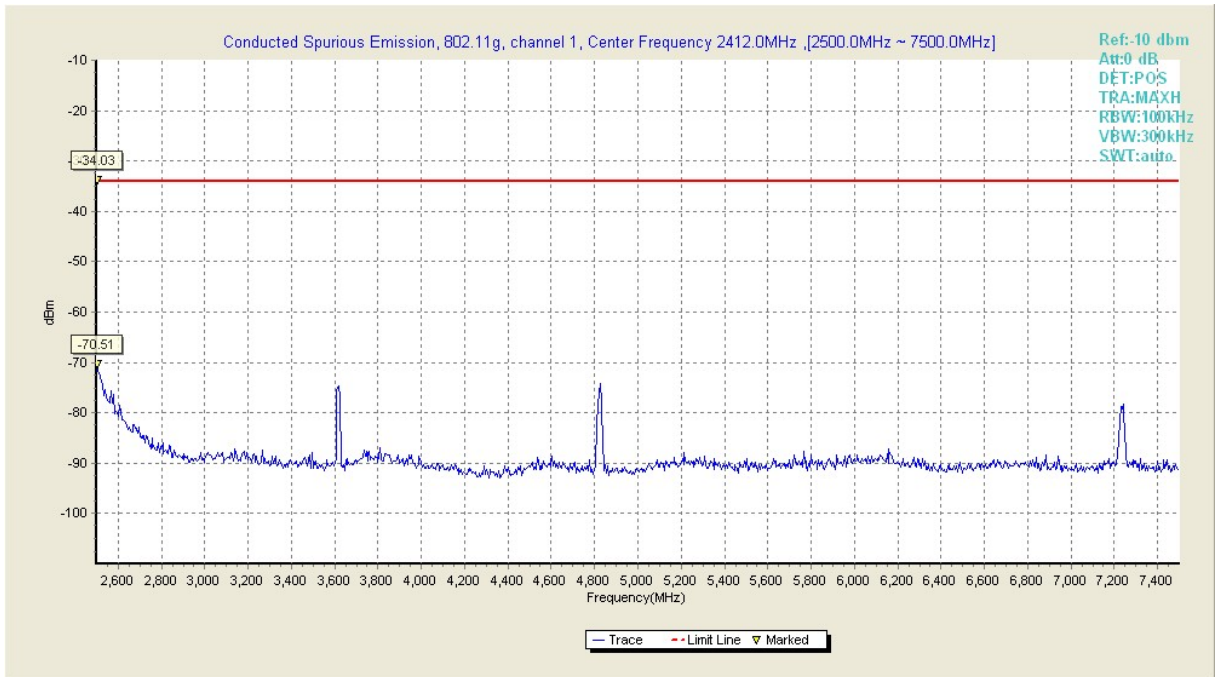

Fig54. Conducted Transmission Spurious Emission of 802.11g in channel 1, 30MHz~1GHz

Fig55. Conducted Transmission Spurious Emission of 802.11g in channel 1, 1GHz ~ 2.5GHz

Fig56. Conducted Transmission Spurious Emission of 802.11g in channel 1, 2.5GHz ~ 7.5GHz

Fig57. Conducted Transmission Spurious Emission of 802.11g in channel 1, 7.5GHz ~ 10GHz

Fig58. Conducted Transmission Spurious Emission of 802.11g in channel 1, 10GHz ~ 15GHz

Fig59. Conducted Transmission Spurious Emission of 802.11g in channel 1, 15GHz ~ 20GHz