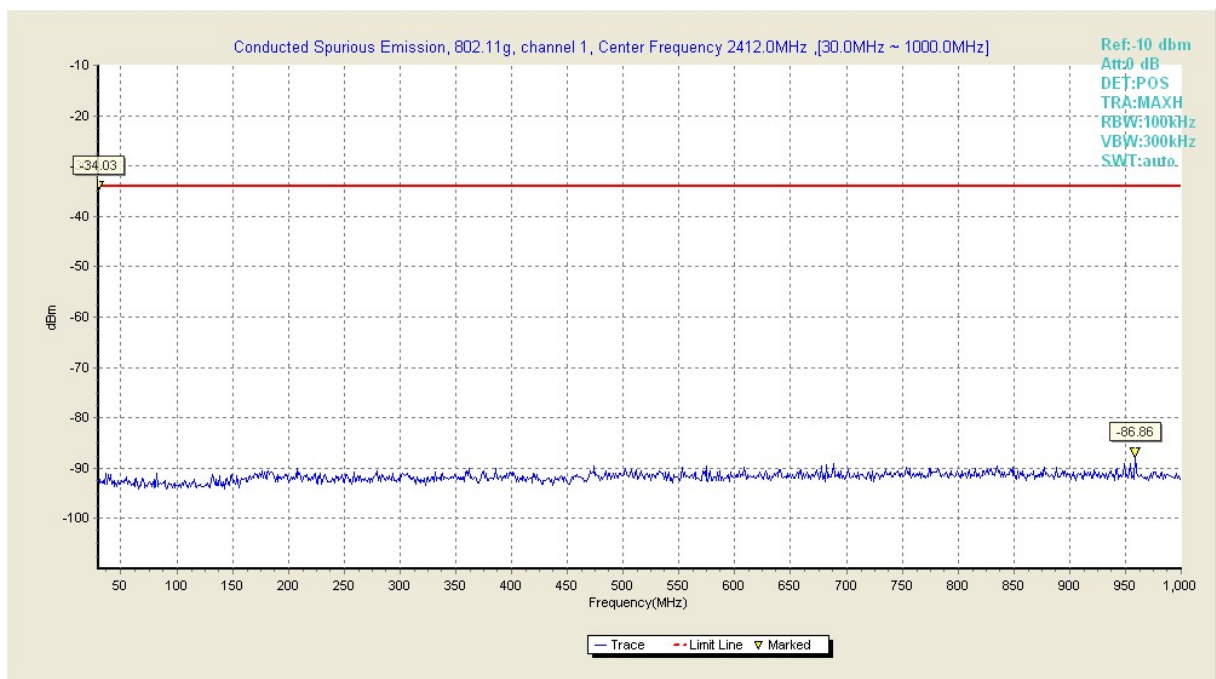

Fig51. Conducted Transmission Spurious Emission of 802.11b in channel 11, 10GHz~15GHz

Fig52. Conducted Transmission Spurious Emission of 802.11b in channel 11, 15GHz~20GHz

Fig53. Conducted Transmission Spurious Emission of 802.11b in channel 11, 20GHz~26GHz

802.11g mode

Channel	Frequency Range	Test Results	Verdict
1	30MHz ~ 1GHz	Fig.54	Pass
	1GHz ~ 2.5GHz	Fig.55	Pass
	2.5GHz ~ 7.5GHz	Fig.56	Pass
	7.5GHz ~ 10GHz	Fig.57	Pass
	10GHz ~ 15GHz	Fig.58	Pass
	15GHz ~ 20GHz	Fig.59	Pass
	20GHz ~ 26GHz	Fig.60	Pass
6	30MHz ~ 1GHz	Fig.61	Pass
	1GHz ~ 2.5GHz	Fig.62	Pass
	2.5GHz ~ 7.5GHz	Fig.63	Pass
	7.5GHz ~ 10GHz	Fig.64	Pass
	10GHz ~ 15GHz	Fig.65	Pass
	15GHz ~ 20GHz	Fig.66	Pass
	20GHz ~ 26GHz	Fig.67	Pass
11	30MHz ~ 1GHz	Fig.68	Pass
	1GHz ~ 2.5GHz	Fig.69	Pass
	2.5GHz ~ 7.5GHz	Fig.70	Pass
	7.5GHz ~ 10GHz	Fig.71	Pass
	10GHz ~ 15GHz	Fig.72	Pass
	15GHz ~ 20GHz	Fig.73	Pass
	20GHz ~ 26GHz	Fig.74	Pass

Fig54. Conducted Transmission Spurious Emission of 802.11g in channel 1, 30MHz~1GHz

Fig55. Conducted Transmission Spurious Emission of 802.11g in channel 1, 1GHz ~ 2.5GHz

Fig56. Conducted Transmission Spurious Emission of 802.11g in channel 1, 2.5GHz ~ 7.5GHz