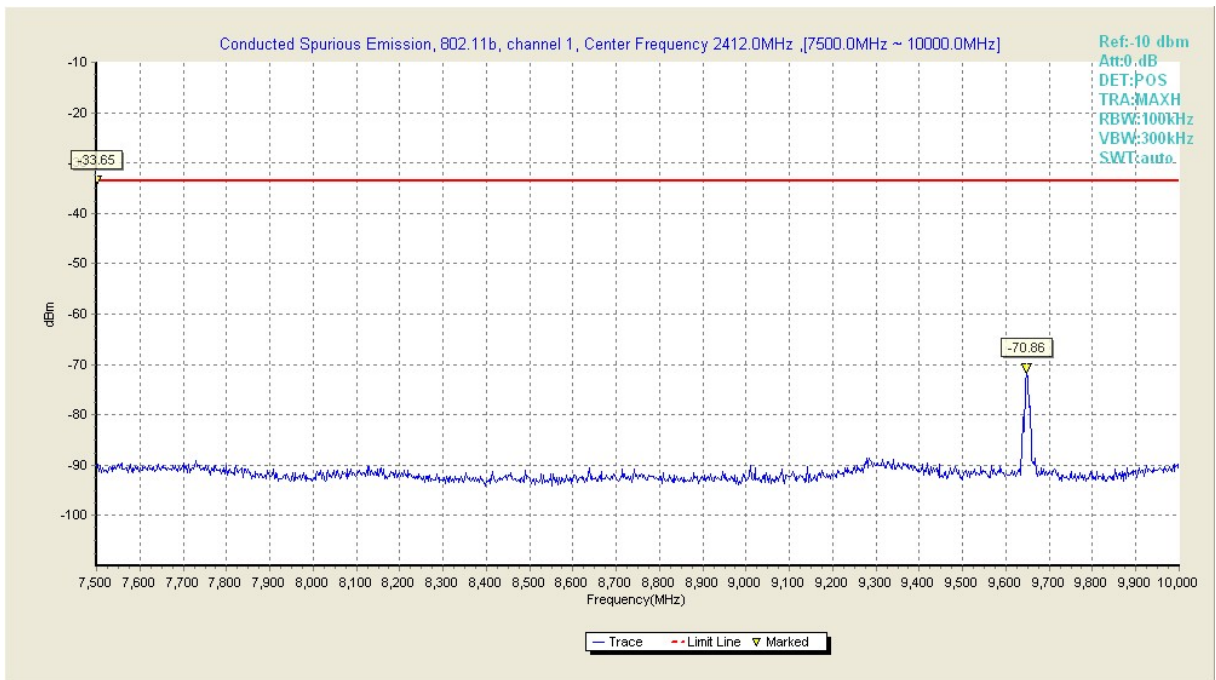

Fig33. Conducted Transmission Spurious Emission of 802.11b in channel 1, 30MHz~1GHz

Fig34. Conducted Transmission Spurious Emission of 802.11b in channel 1, 1GHz~2.5GHz

Fig35. Conducted Transmission Spurious Emission of 802.11b in channel 1, 2.5GHz~7.5GHz

Fig36. Conducted Transmission Spurious Emission of 802.11b in channel 1, 7.5GHz~10.5GHz

Fig37. Conducted Transmission Spurious Emission of 802.11b in channel 1, 10GHz~15GHz

Fig38. Conducted Transmission Spurious Emission of 802.11b in channel 1, 15GHz~20GHz