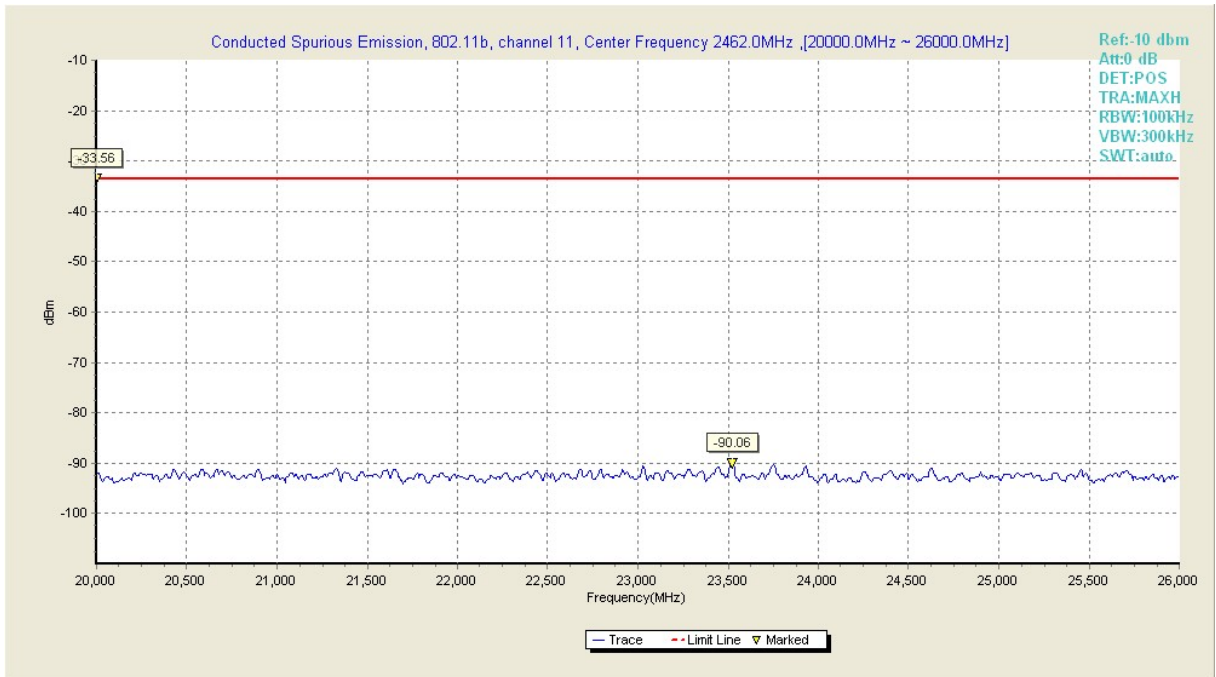

Fig48. Conducted Transmission Spurious Emission of 802.11b in channel 11, 1GHz~2.5GHz

Fig49. Conducted Transmission Spurious Emission of 802.11b in channel 11, 2.5GHz~7.5GHz

Fig50. Conducted Transmission Spurious Emission of 802.11b in channel 11, 7.5GHz~10GHz

Fig51. Conducted Transmission Spurious Emission of 802.11b in channel 11, 10GHz~15GHz

Fig52. Conducted Transmission Spurious Emission of 802.11b in channel 11, 15GHz~20GHz

Fig53. Conducted Transmission Spurious Emission of 802.11b in channel 11, 20GHz~26GHz