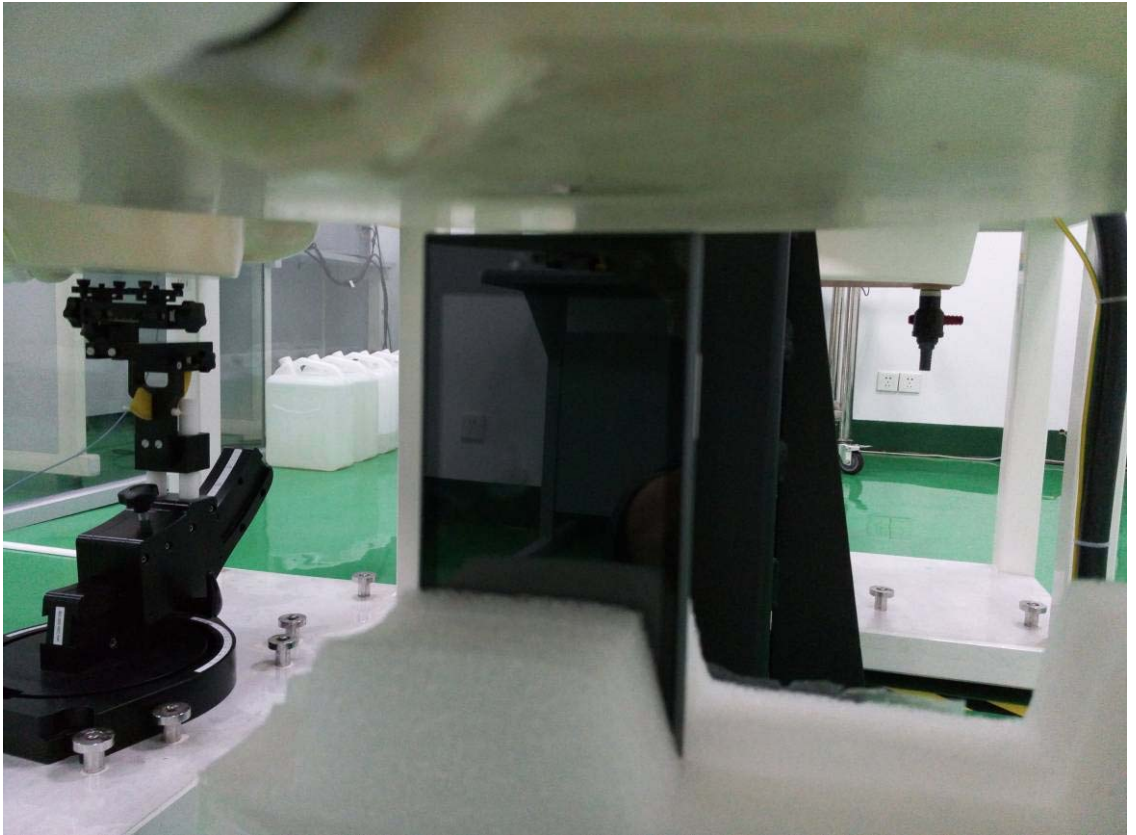

The depth of Liquid must above 15cm

Test Positions:

Left Tilted position

Right Cheek position

Right Tilted position

Back side(10mm)

Front side(10mm)

Right side(10mm)

Left side(10mm)

Bottom side(10mm)

Top side(10mm)

Back side with headset(10mm)