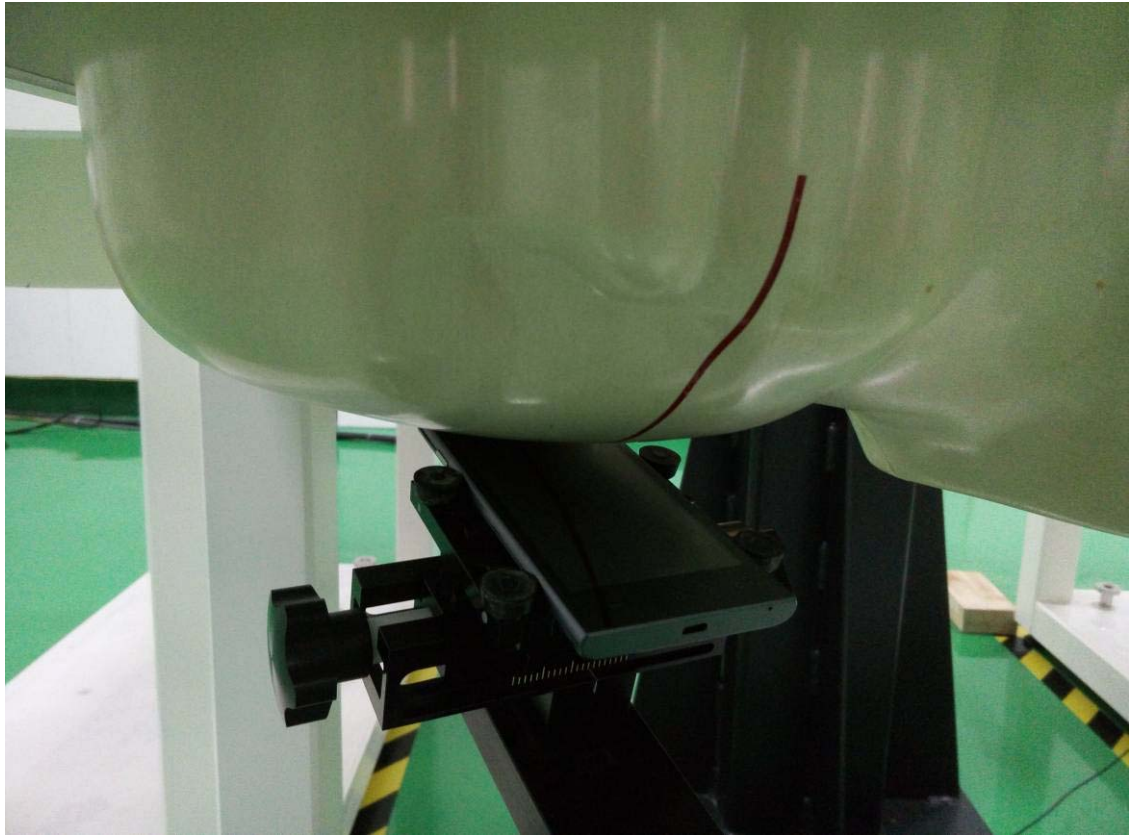

The depth of Liquid must above 15cm

Test Positions:

Left Tilted position

Right Cheek position

Right Tilted position

Back side(10mm)

Front side(10mm)

Right side(10mm)

Left side(10mm)

Bottom side(10mm)

Top side(10mm)

Back side with headset(10mm)