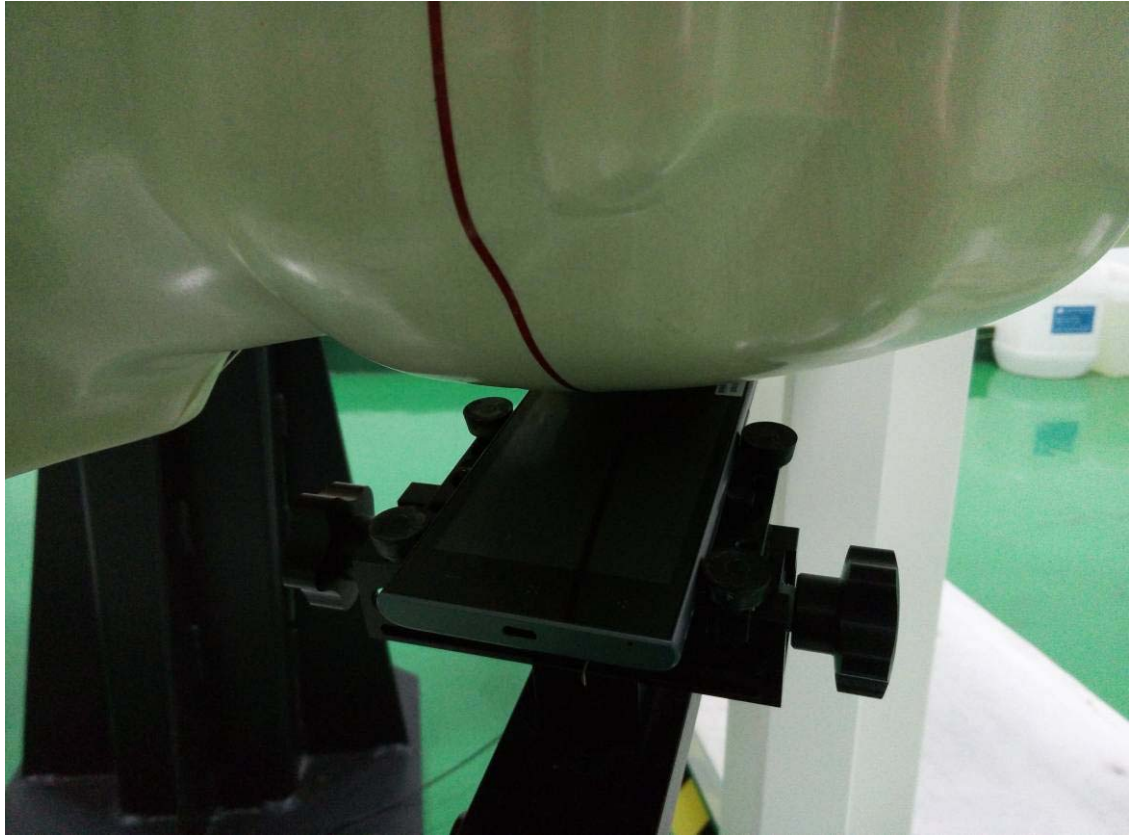

The depth of Liquid must above 15cm

Test Positions:

Left Tilted position

Right Cheek position

Right Tilted position

Back side(10mm)

Front side(10mm)

Right side(10mm)

Left side(10mm)

Bottom side(10mm)

Top side(10mm)

Back side with headset(10mm)