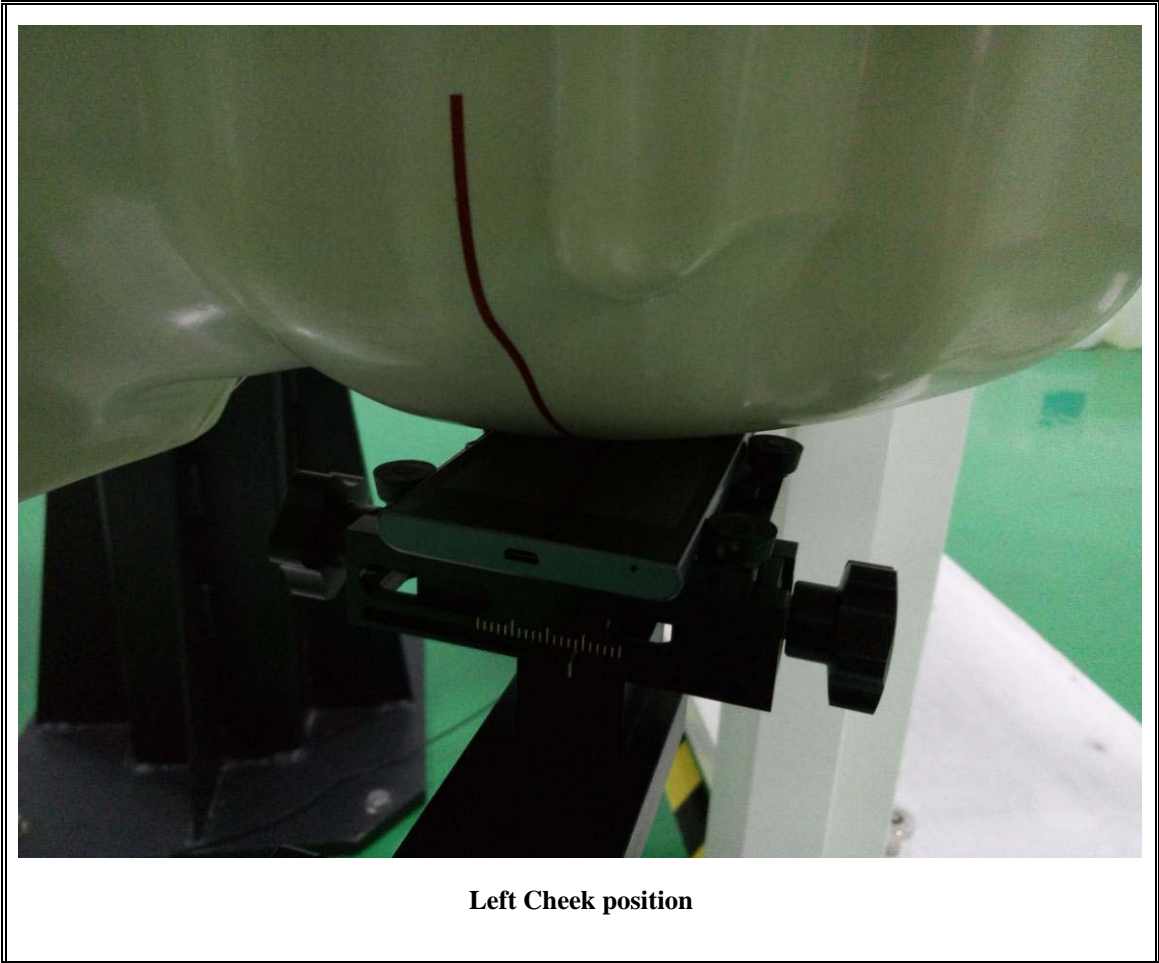

The depth of Liquid must above 15cm

Test Positions:

Left Tilted position

Right Cheek position

Right Tilted position

Back side(10mm)

Front side(10mm)

Right side(10mm)

Left side(10mm)

Bottom side(10mm)

Top side(10mm)

Back side with headset(10mm)