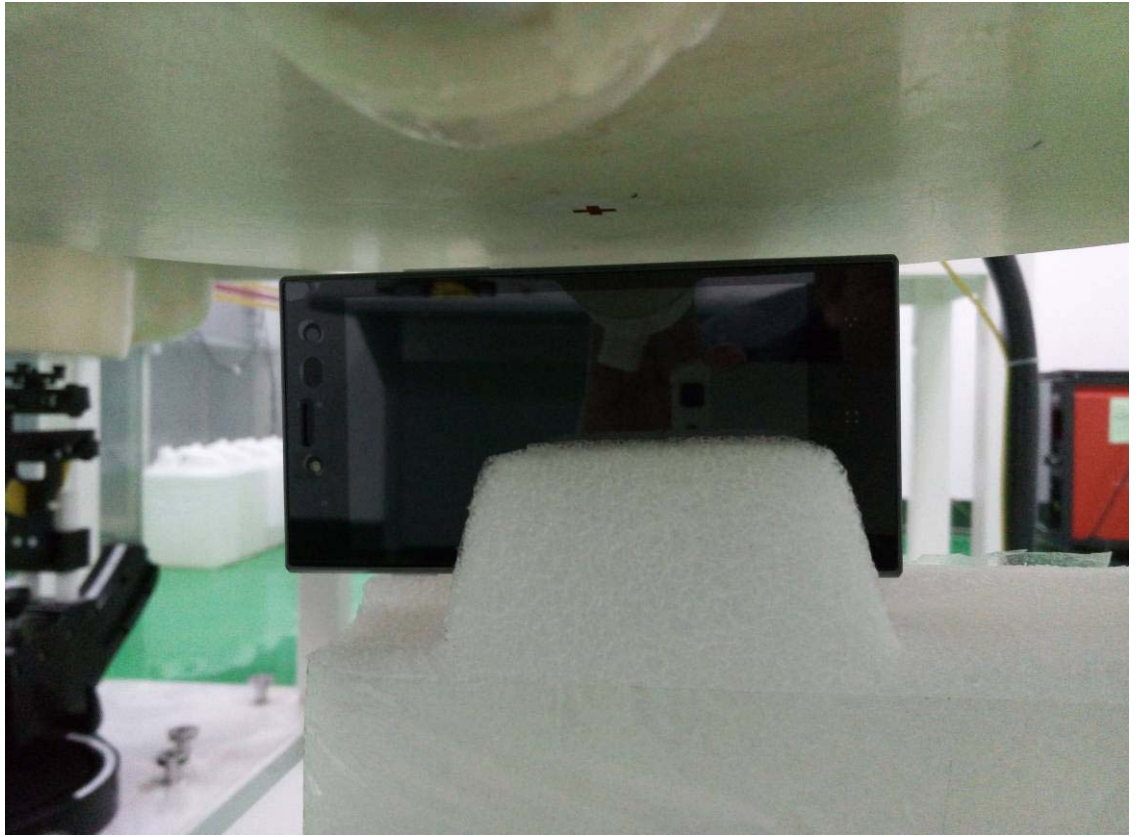

The depth of Liquid must above 15cm

Test Positions:

Left Tilted position

Right Cheek position

Right Tilted position

Back side(10mm)

Front side(10mm)

Right side(10mm)

Left side(10mm)

Bottom side(10mm)

Top side(10mm)

Back side with headset(10mm)