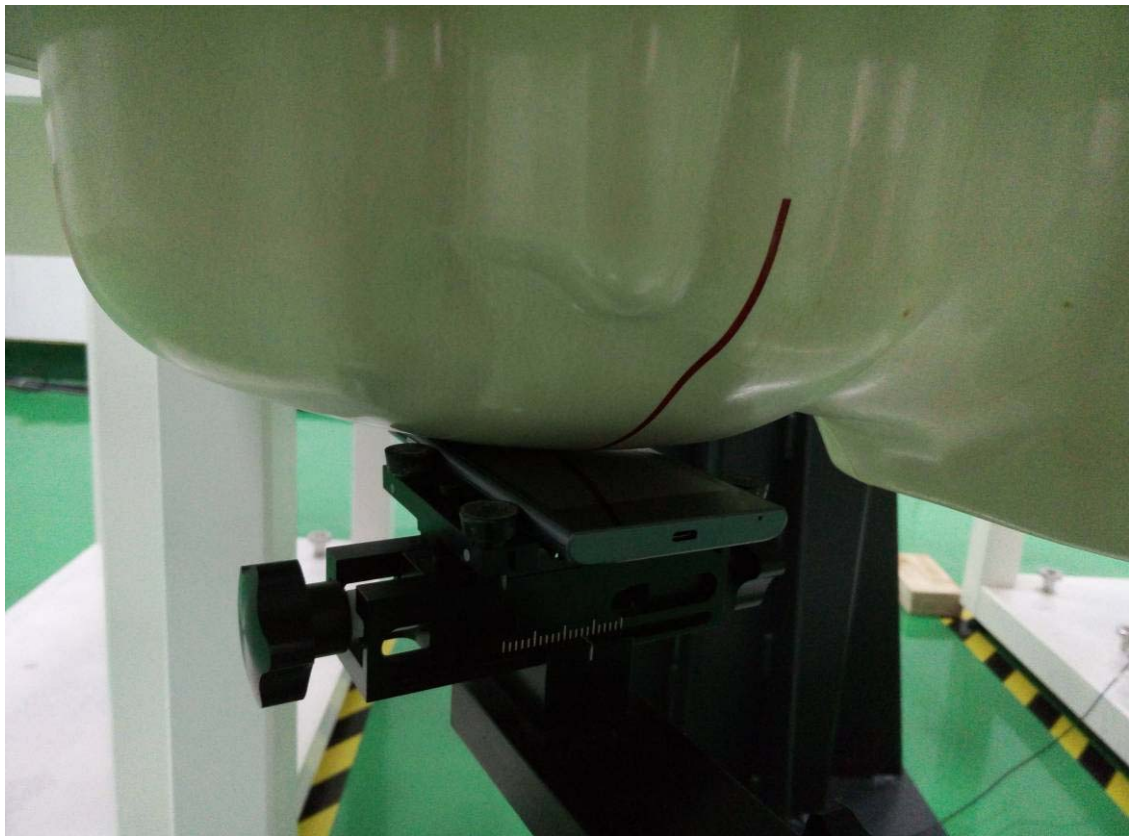

The depth of Liquid must above 15cm

Test Positions:

Left Tilted position

Right Cheek position

Right Tilted position

Back side(10mm)

Front side(10mm)

Right side(10mm)

Left side(10mm)

Bottom side(10mm)

Top side(10mm)

Back side with headset(10mm)