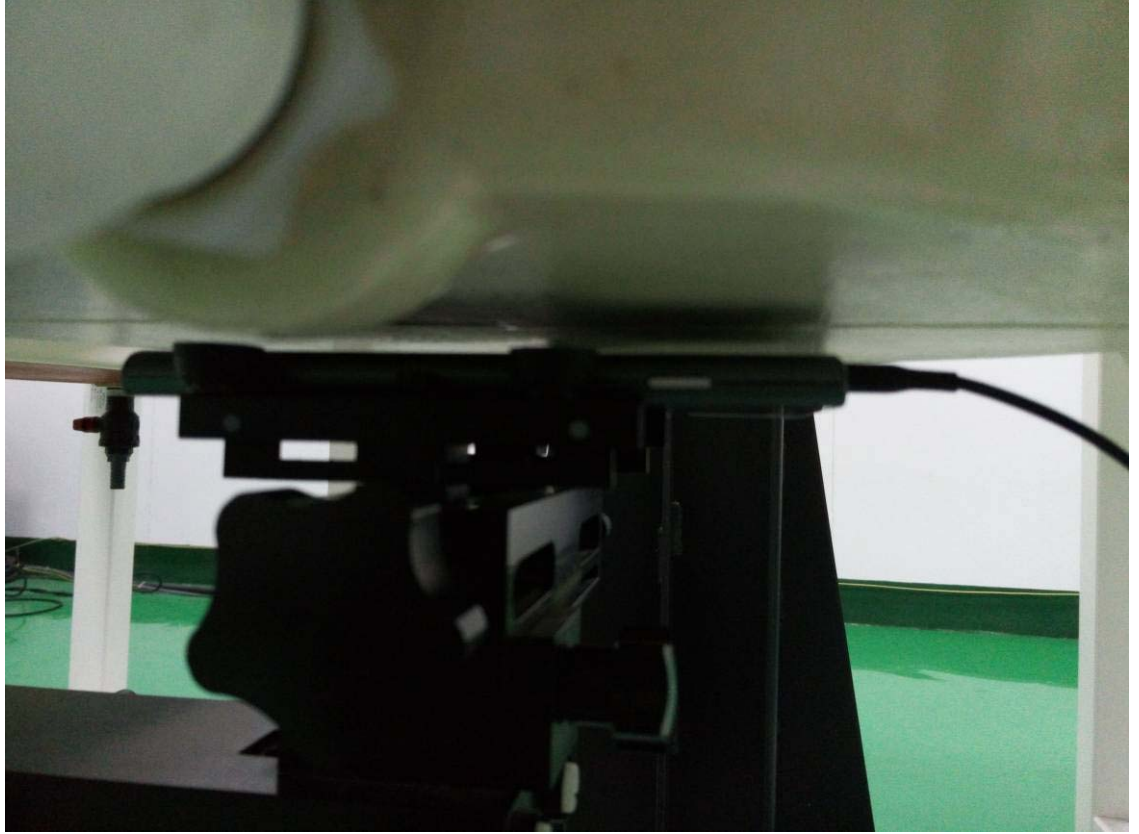

The depth of Liquid must above 15cm

Test Positions:

Left Tilted position

Right Cheek position

Right Tilted position

Back side(10mm)

Front side(10mm)

Right side(10mm)

Left side(10mm)

Bottom side(10mm)

Top side(10mm)

Back side with headset(10mm)