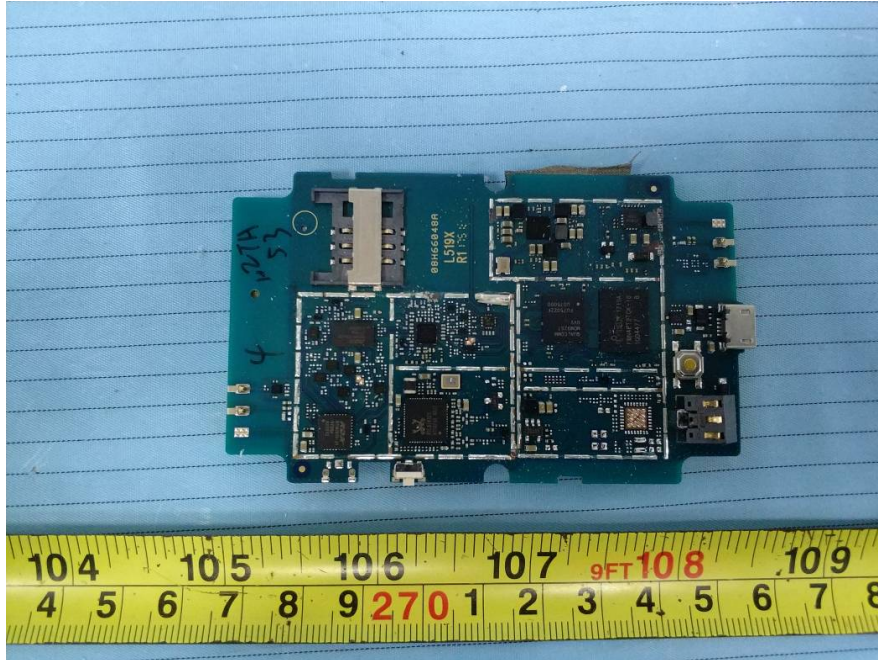

## EXHIBIT C - EUT INTERNAL PHOTOGRAPHS

---

EUT – Cover off View 1

EUT – Cover off View 2

**EUT – PCB Top View**

**EUT – PCB Top Shielding off View 1**

**EUT – PCB Top Shielding off View 2**

**EUT – PCB Bottom View**

**EUT – PCB Bottom Shielding off View**

**EUT – IC Chip View 1**

**EUT – IC Chip View 2**

**EUT – IC Chip View 3**

EUT – IC Chip View 4

EUT – IC Chip View 5

**EUT – 2G & 3G & 4G Antenna 1 View (Main Antenna)**

**EUT –2G & 3G & 4G Antenna 2 View**

**EUT – Wifi Antenna 0 View**

**EUT – Wifi Antenna 1 View**

## EUT – Battery Top View