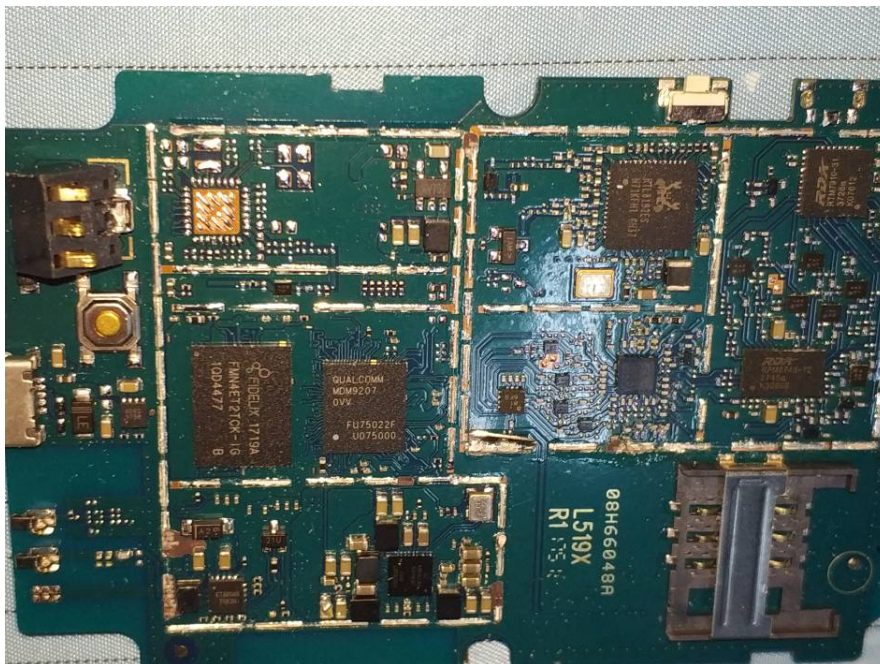

## EXHIBIT C - EUT INTERNAL PHOTOGRAPHS

---

EUT – Cover off View 1

EUT – Cover off View 2

**EUT – PCB Top View**

**EUT – PCB Top Shielding off View 1**

**EUT – PCB Top Shielding off View 2**

**EUT – PCB Bottom View**

**EUT – PCB Bottom Shielding off View**

**EUT – IC Chip View 1**

**EUT – IC Chip View 2**

**EUT – IC Chip View 3**

EUT – IC Chip View 4

EUT – IC Chip View 5

**EUT – 2G & 3G & 4G Antenna 1 View (Main Antenna)**

**EUT –2G & 3G & 4G Antenna 2 View**

**EUT – Wifi Antenna 0 View**

**EUT – Wifi Antenna 1 View**

## EUT – Battery Top View