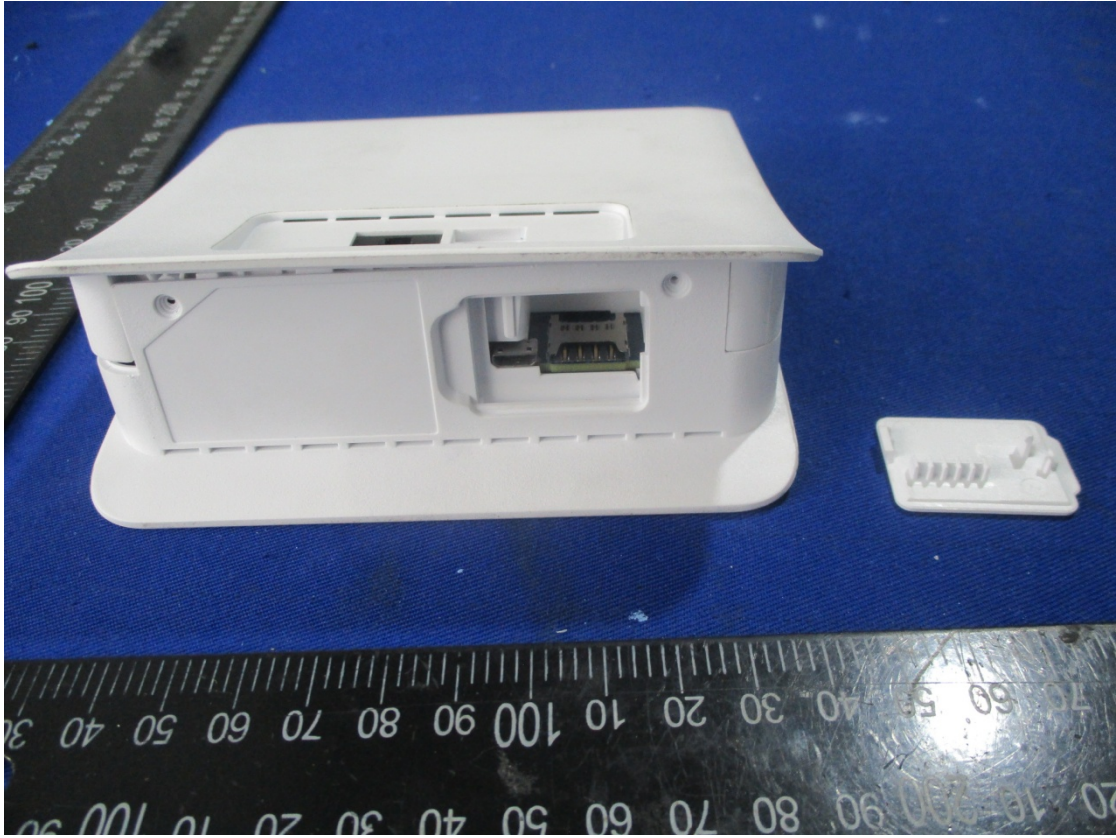

**EXHIBIT A – EUT EXTERNAL PHOTOGRAPHS**

---

POWER ADAPTER

MODEL: RD1201000-C55-91MG

INPUT: 100-240V~

50/60Hz 0.6A MAX

OUTPUT: 12V = 1A

MADE IN CHINA