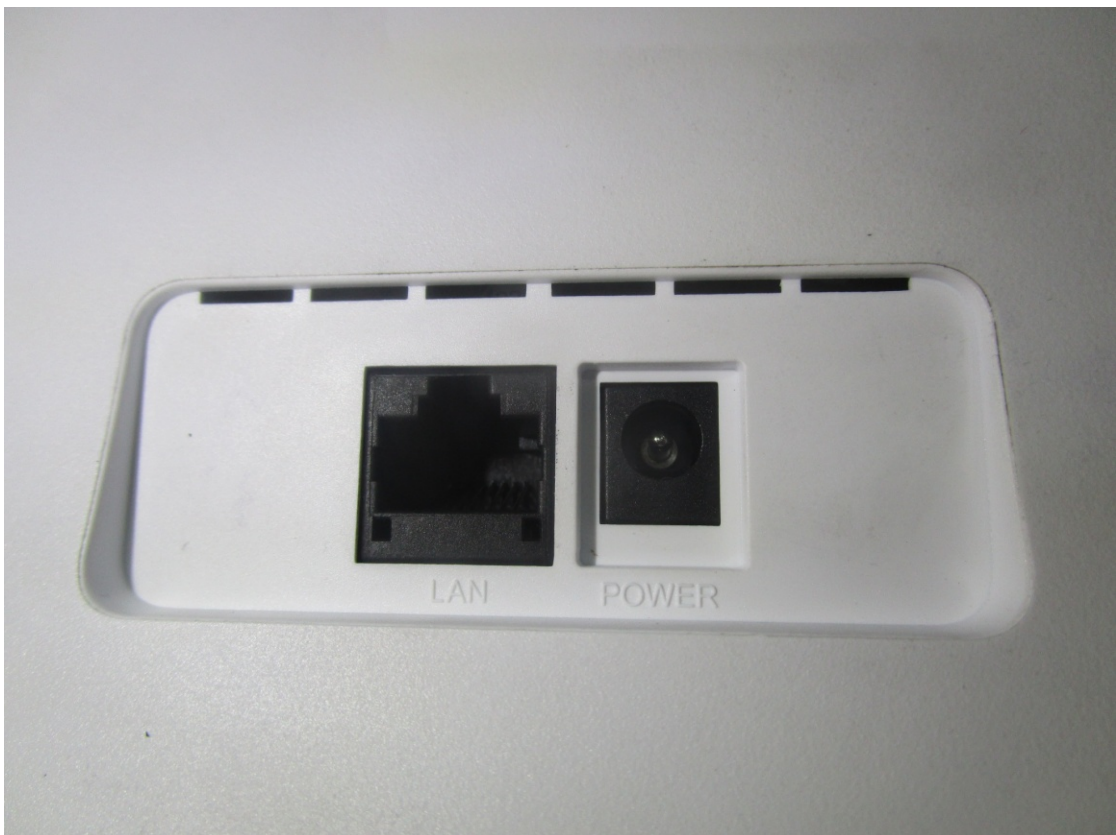

**EXHIBIT A – EUT EXTERNAL PHOTOGRAPHS**

---

POWER ADAPTER

MODEL: RD1201000-C55-91MG

INPUT: 100-240V~

50/60Hz 0.6A MAX

OUTPUT: 12V = 1A

MADE IN CHINA