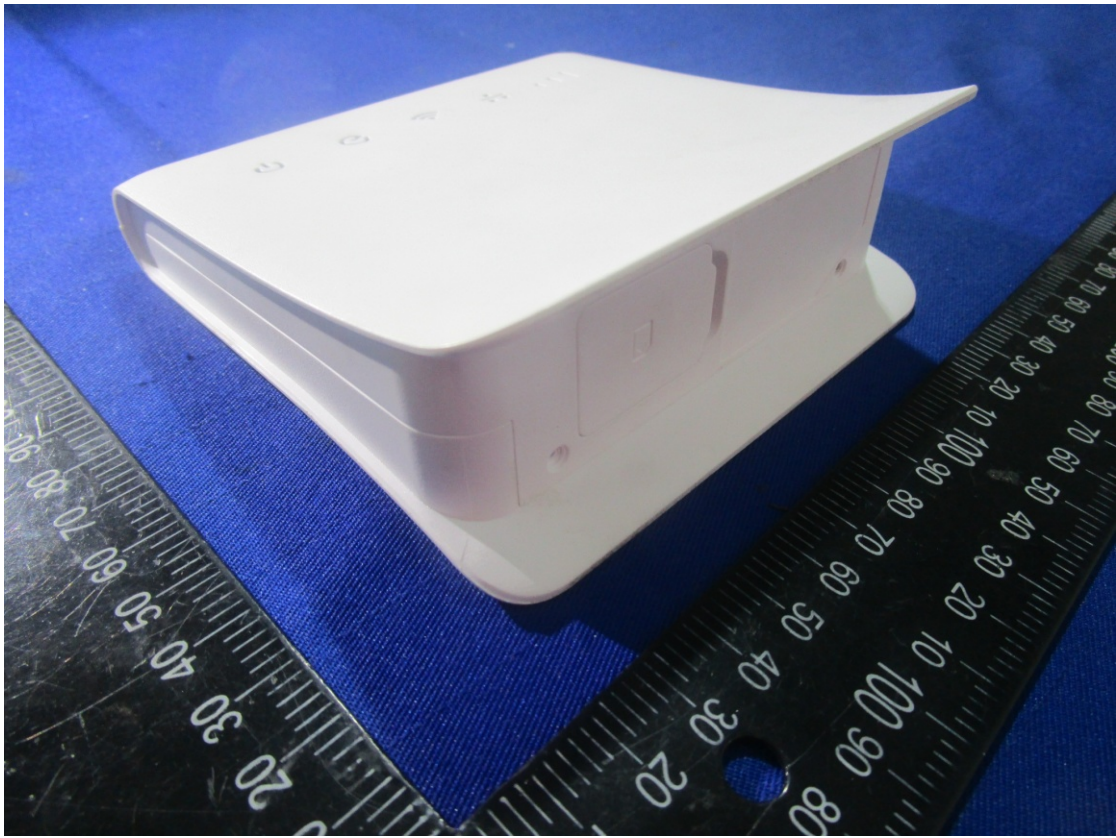

**EXHIBIT A – EUT EXTERNAL PHOTOGRAPHS**

---

POWER ADAPTER

MODEL: RD1201000-C55-91MG

INPUT: 100-240V~

50/60Hz 0.6A MAX

OUTPUT: 12V = 1A

MADE IN CHINA