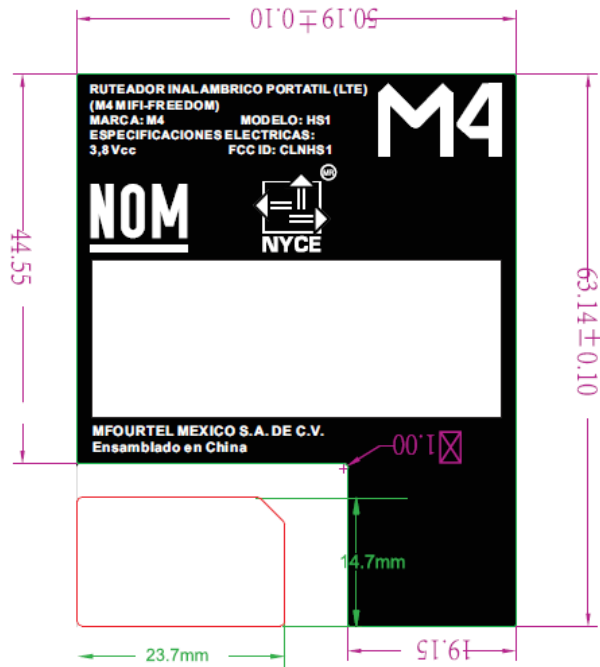

EXHIBIT A - FCC ID LABEL AND LOCATION

FCC ID Label

FCC ID Label Location Information

The label shown shall be permanently affixed at a conspicuous location on the device and be readily visible to the user at the time purchase (Labeling requirements per 2.925)