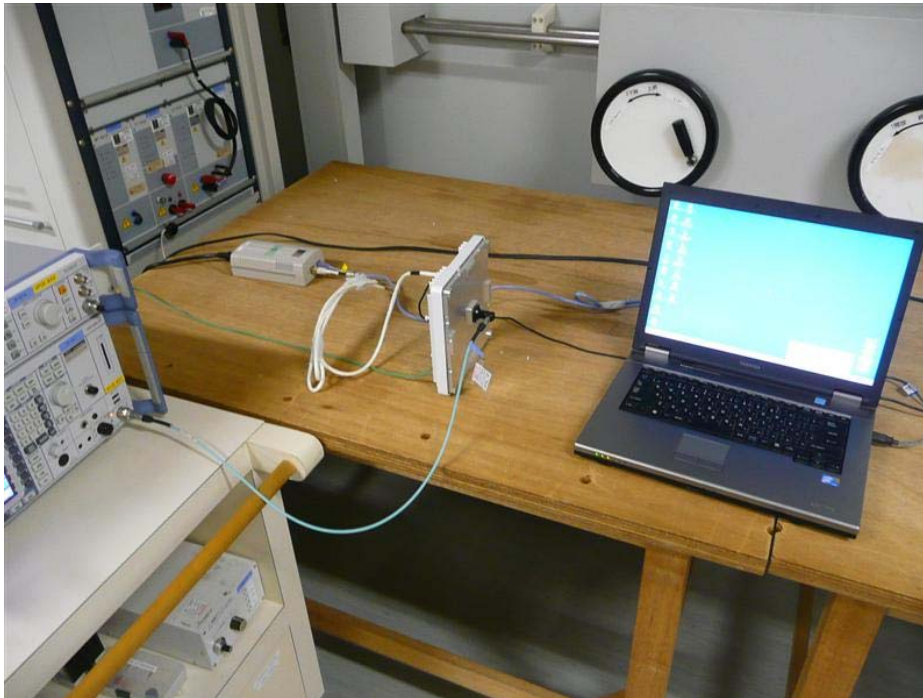

Prüfbericht - Nr.: 12024642 001
Test Report No.:

Seite 70 von 76
Page 70 of 76

6. Photographs of the Test Setup

Photograph 1: Set-up for Conducted Emissions at Antenna Port

Prüfbericht - Nr.: 12024642 001
Test Report No.:

Seite 71 von 76
Page 71 of 76

Photograph 2: Set-up for Frequency Stability, General View

Photograph 3: Set-up for Frequency Stability, inside Temperature Chamber

Produkte
Products

Prüfbericht - Nr.: 12024642 001
Test Report No.:

Seite 72 von 76
Page 72 of 76

Photograph 4: Set-up for Radiated Emissions, Front View

Photograph 5: Set-up for Radiated Emissions, Rear View

Produkte
Products

Prüfbericht - Nr.: 12024642 001
Test Report No.: