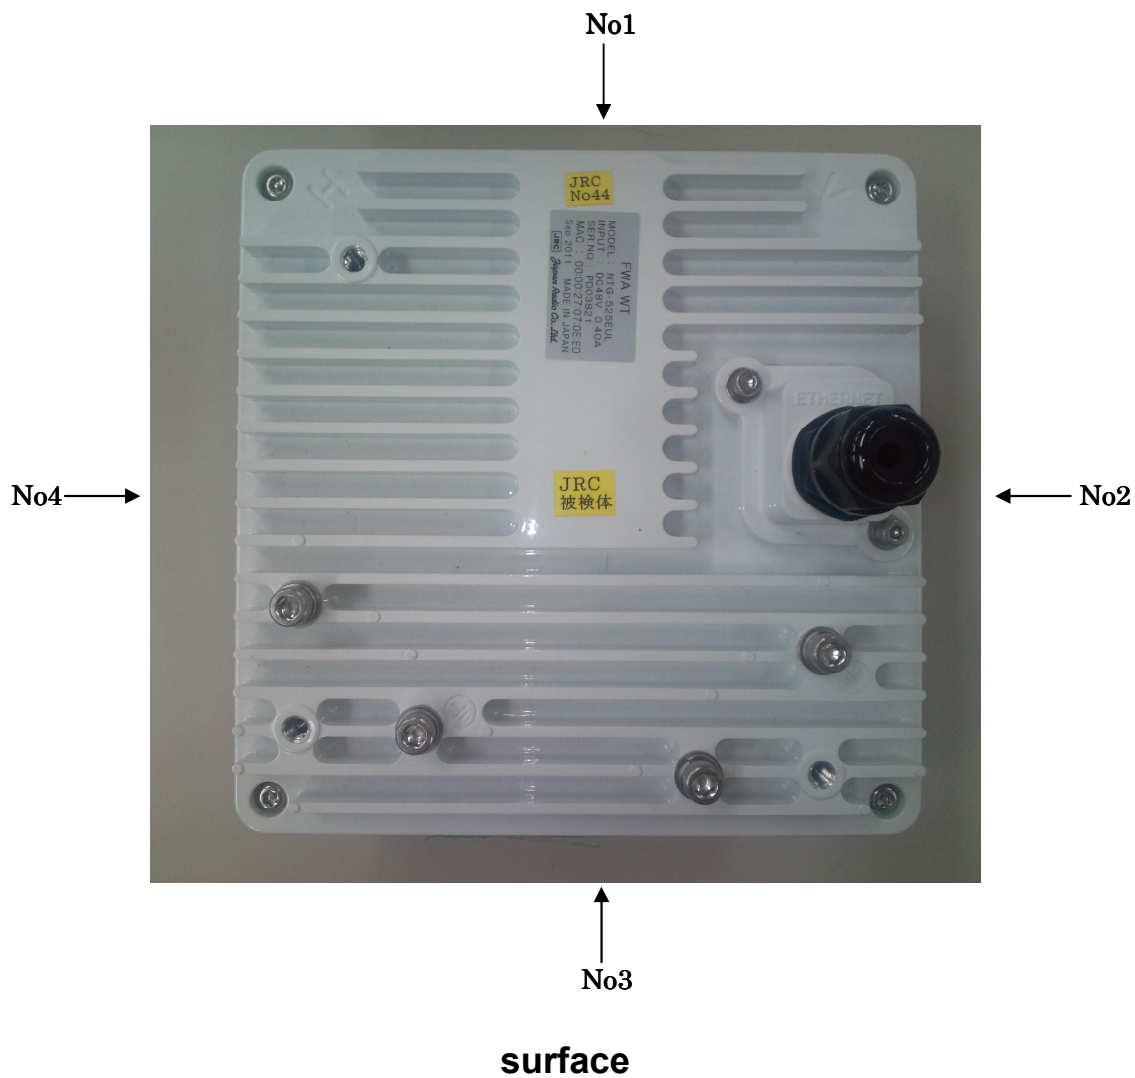

NTG-525EUL

Photos  
(External View)

# External View

**rear side**  
**(with a flat antenna of which model number is NAY-241R.)**

**side surface: No1**  
**(with a flat antenna of which model number is NAY-241R.)**

**side surface: No2**  
**(with a flat antenna of which model number is NAY-241R.)**

**side surface: No3**  
**(with a flat antenna of which model number is NAY-241R.)**

**side surface: No4  
(with a flat antenna of which model number is NAY-241R.)**