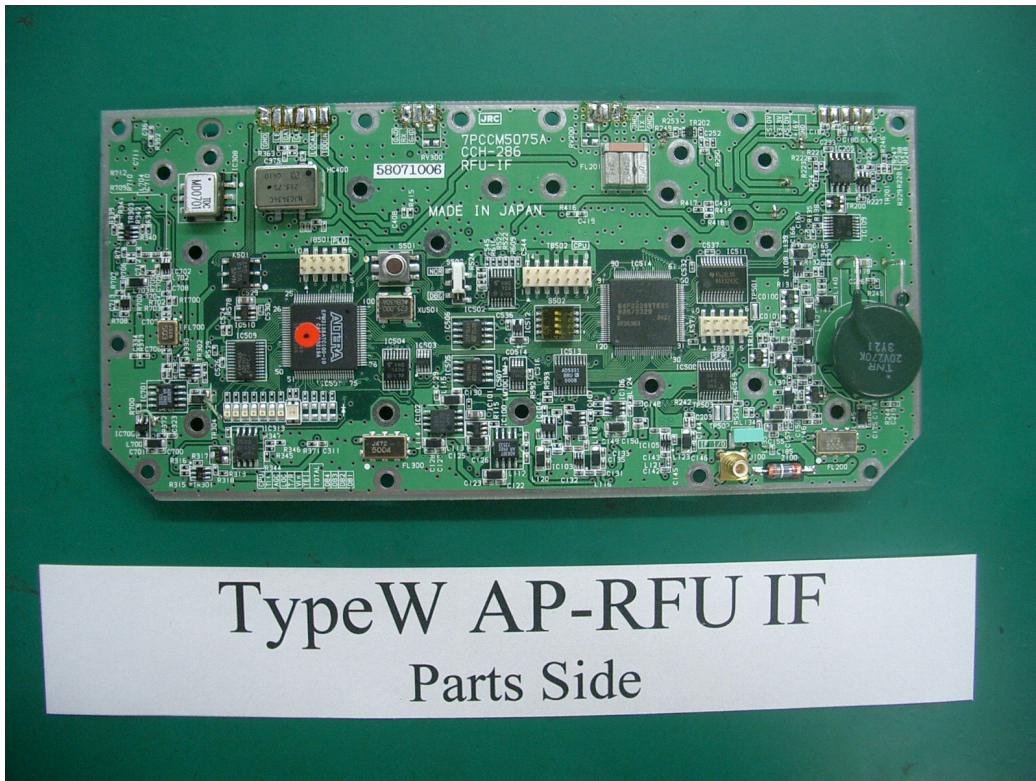

TypeW AP-RFU Internal View

TypeW AP-RFU IF Parts Side Internal View

TypeW AP-RFU IF Solder Side Internal View

Type W AP-RFU PS
Parts Side

Type W AP-RFU PS Parts Side Internal View

Type W AP-RFU PS
Solder Side

Type W AP-RFU PS Solder Side Internal View

Type W AP-RFU RF Parts Side

Type W AP-RFU RF Parts Side Internal View

Type W AP-RFU RF Solder Side

Type W AP-RFU RF Solder Side Internal View