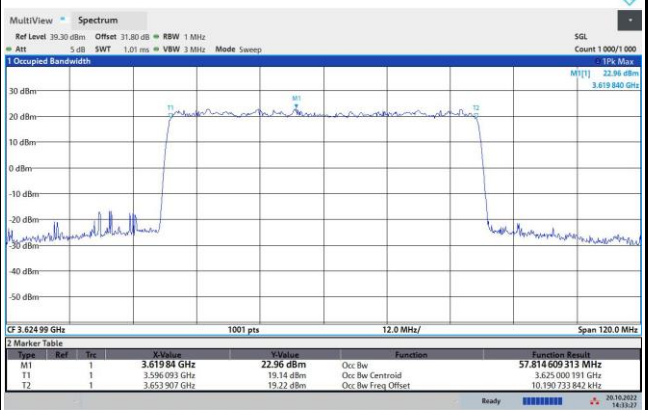

64QAM

256QAM