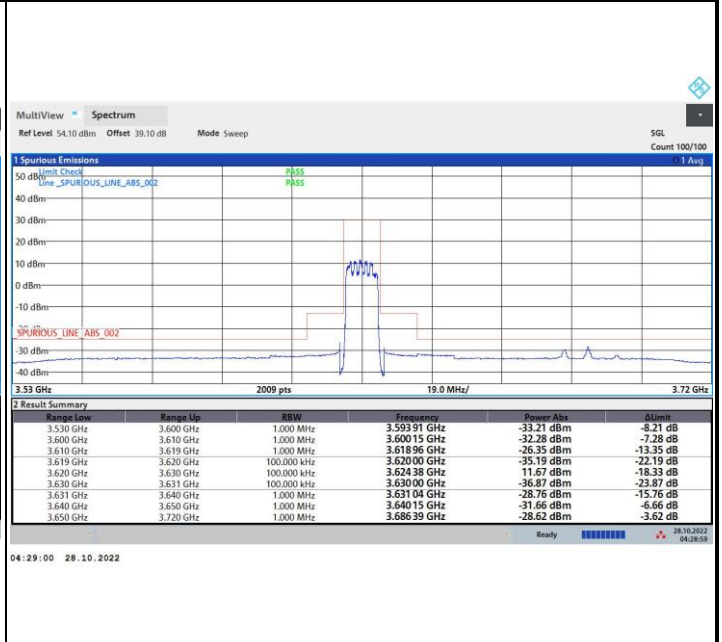

256QAM

FR1 n48 / 10MHz / Middle Channel / MASK

QPSK

16QAM

64QAM

256QAM

FR1 n48 / 10MHz / Highest Channel / MASK

QPSK