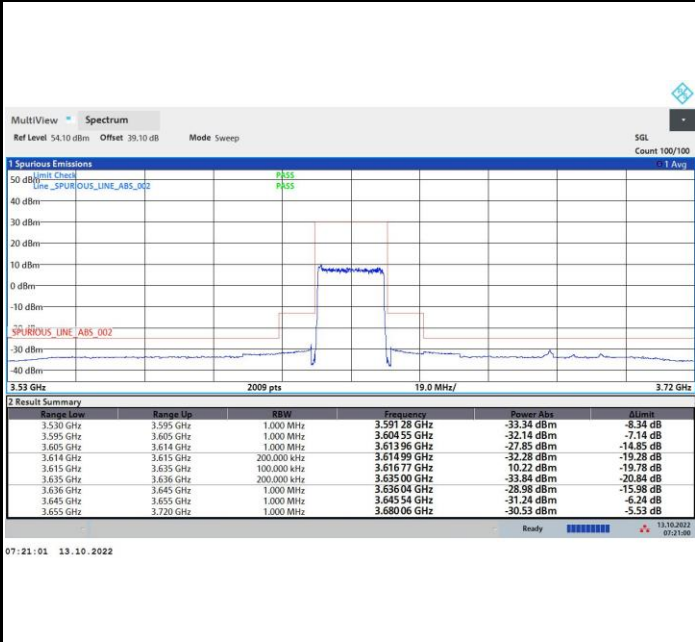

FR1 n48 / 20MHz / Middle Channel / MASK

QPSK

16QAM