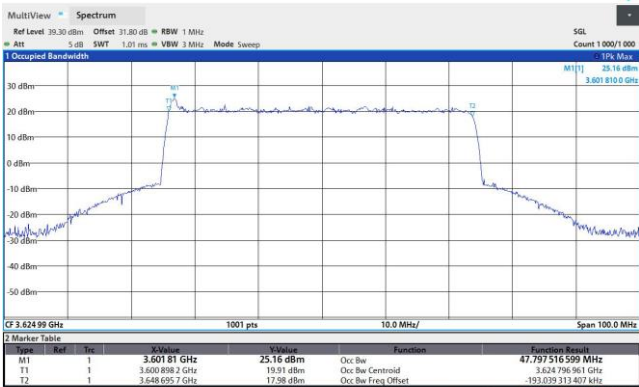

64QAM

256QAM

FR1 n48 / 50MHz / Middle Channel / 99%OBW

QPSK

16QAM

64QAM

256QAM

FR1 n48 / 60MHz / Middle Channel / 99%OBW