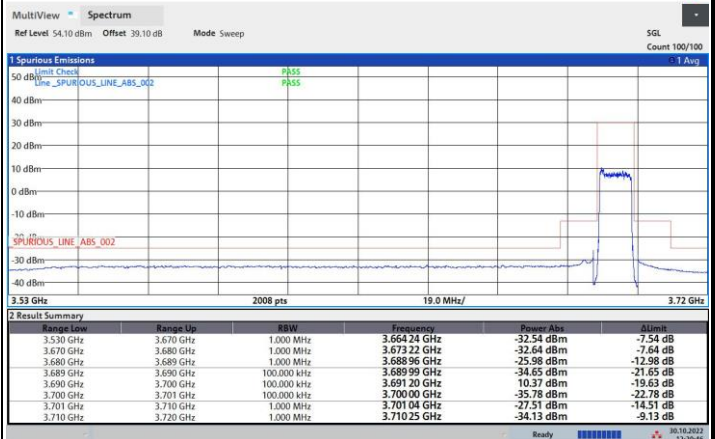

64QAM

256QAM