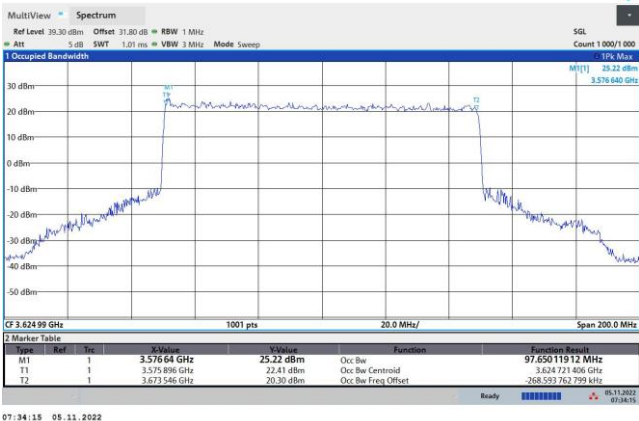

FR1 n48 / 100MHz / Middle Channel / 99%OBW

QPSK

16QAM