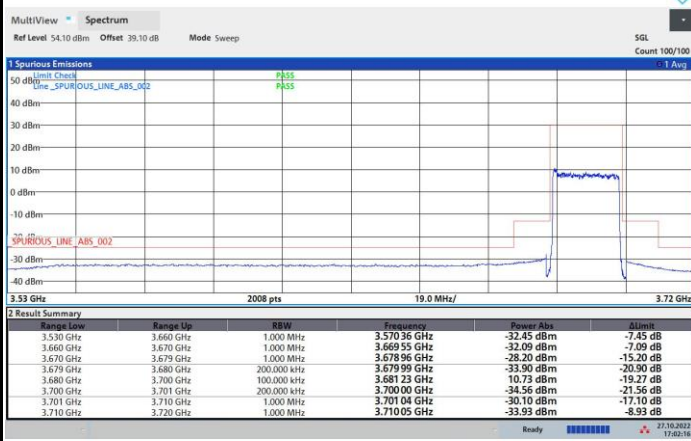

64QAM

256QAM

17:02:17 27.10.2022

13:52:12 27.10.2022