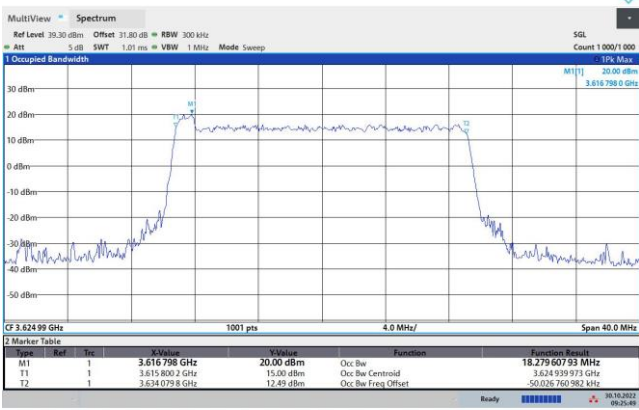

FR1 n48 / 20MHz / Middle Channel / 99%OBW

QPSK

16QAM

64QAM

256QAM

FR1 n48 / 40MHz / Middle Channel / 99%OBW

QPSK

16QAM