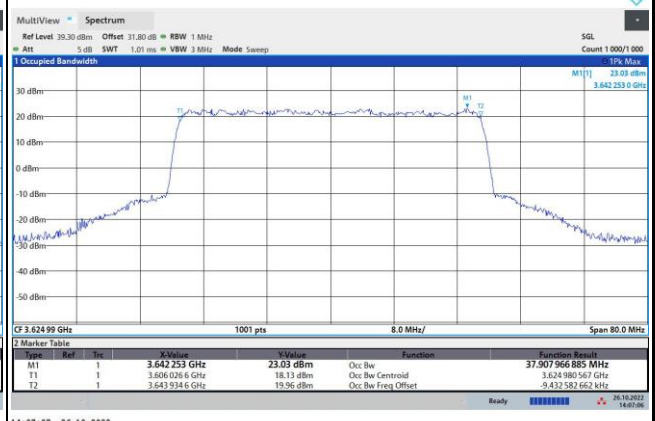

FR1 n48 / 40MHz / Middle Channel / 99%OBW

QPSK

16QAM

64QAM

256QAM