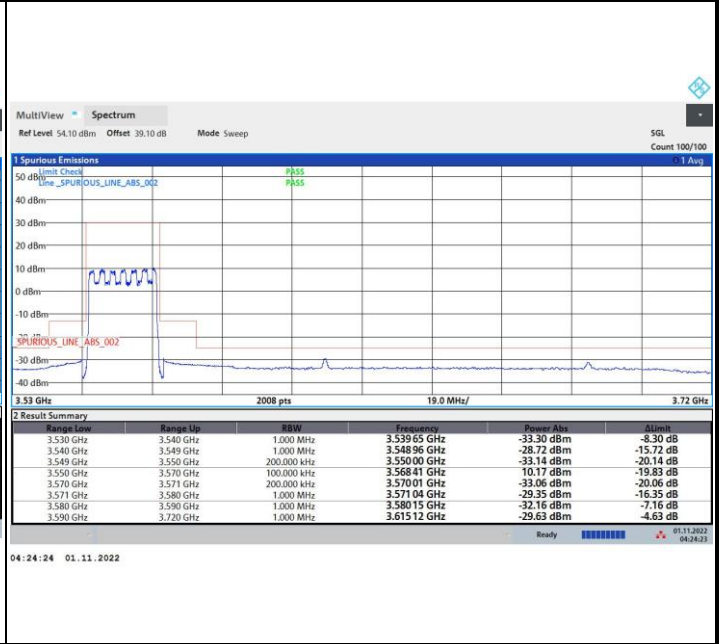

16QAM

64QAM

256QAM

FR1 n48 / 20MHz / Lowest Channel / MASK

QPSK

16QAM

64QAM

256QAM