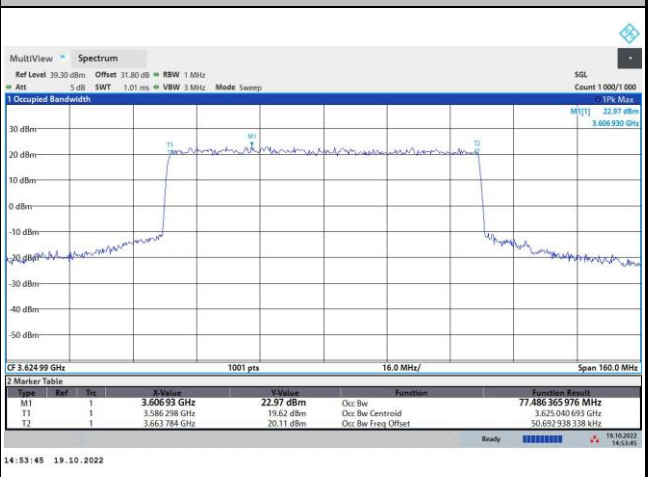

FR1 n48 / 80MHz / Middle Channel / 99%OBW

QPSK

16QAM

64QAM

256QAM