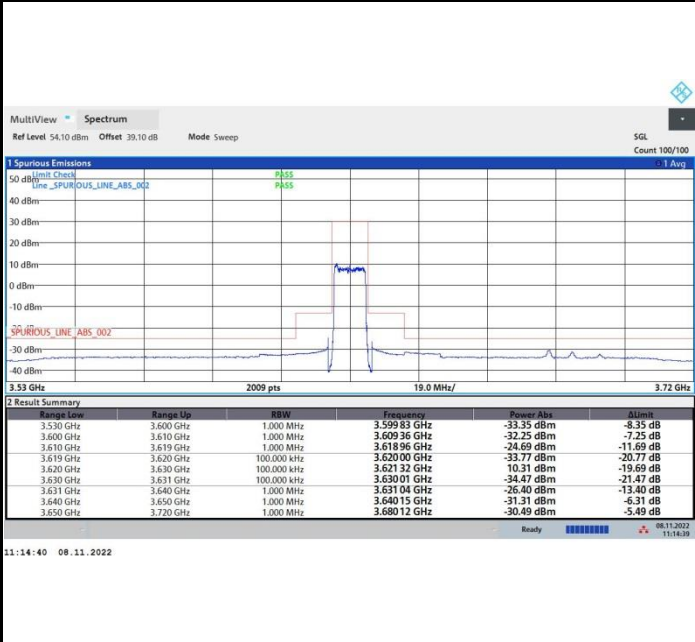

256QAM

FR1 n48 / 10MHz / Middle Channel / MASK

QPSK

16QAM

64QAM

256QAM

FR1 n48 / 10MHz / Highest Channel / MASK

QPSK