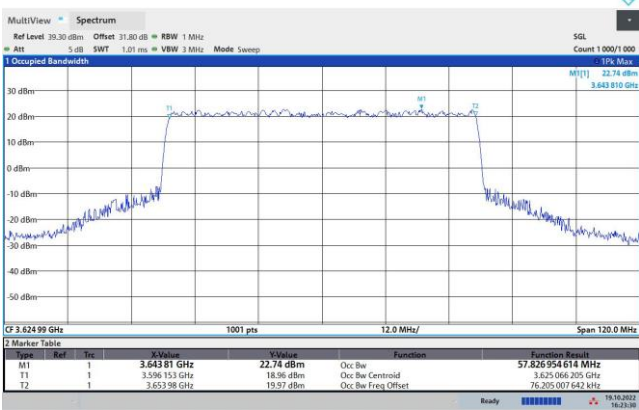

64QAM

256QAM