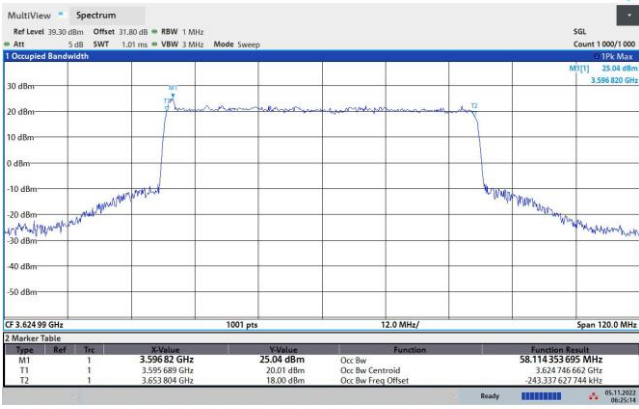

FR1 n48 / 60MHz / Middle Channel / 99%OBW

QPSK

16QAM