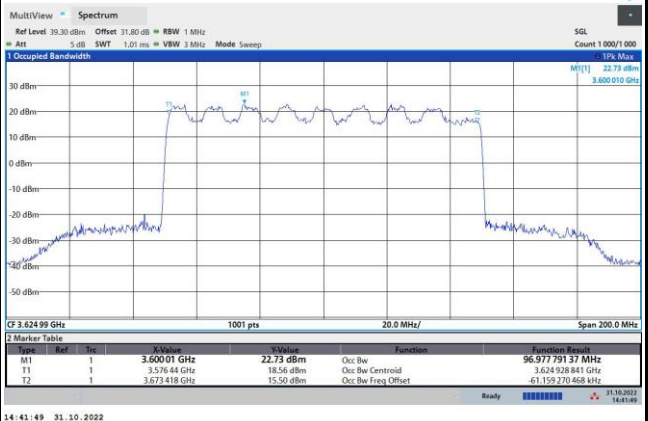

FR1 n48 / 100MHz / Middle Channel / 99%OBW

QPSK

16QAM