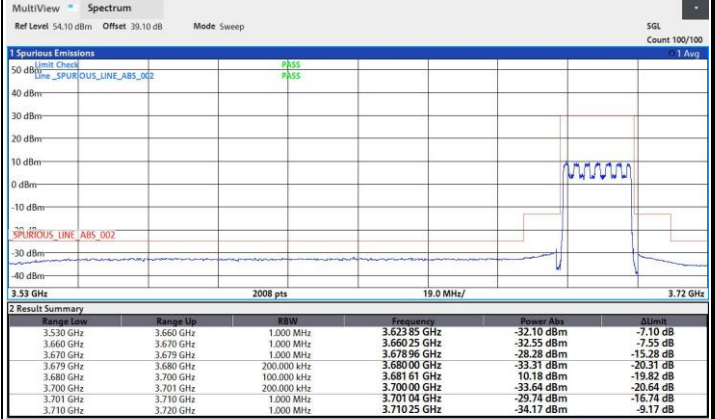

FR1 n48 / 20MHz / Middle Channel / MASK

QPSK

16QAM

64QAM

256QAM

FR1 n48 / 20MHz / Highest Channel / MASK

QPSK

16QAM