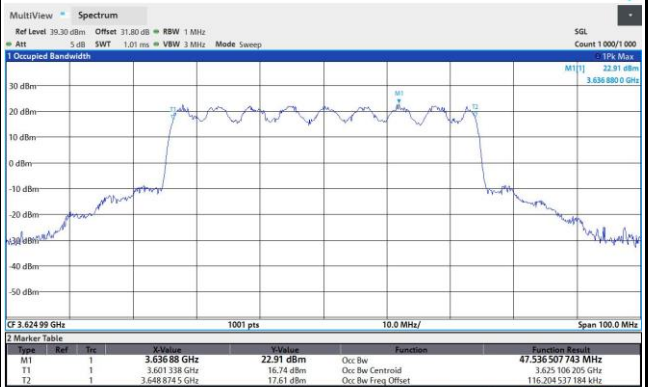

64QAM

256QAM

FR1 n48 / 50MHz / Middle Channel / 99%OBW

QPSK

16QAM

64QAM

256QAM

FR1 n48 / 60MHz / Middle Channel / 99%OBW