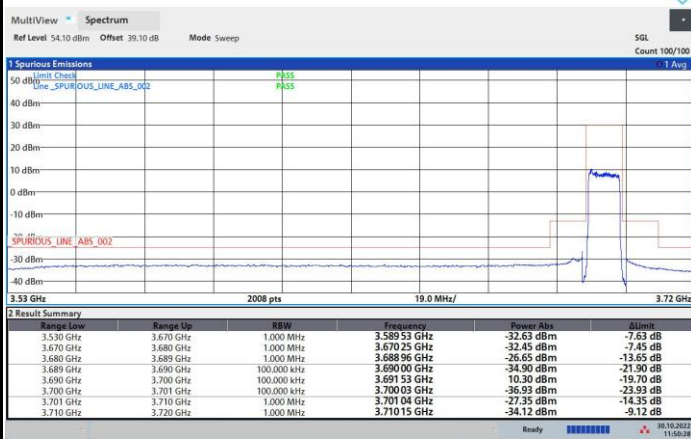

64QAM

256QAM