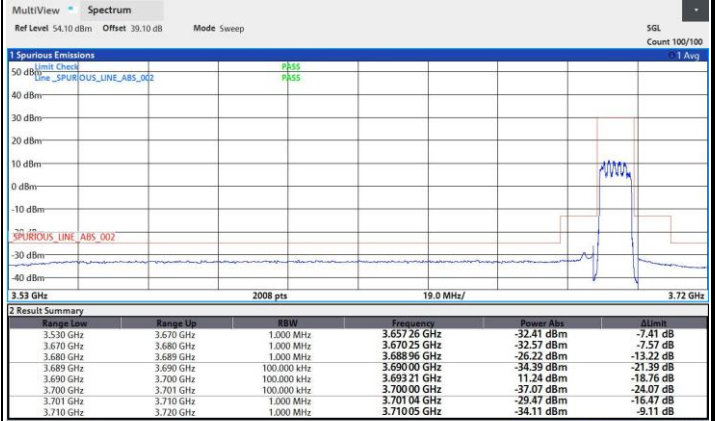

FR1 n48 / 10MHz / Highest Channel / MASK

QPSK

16QAM