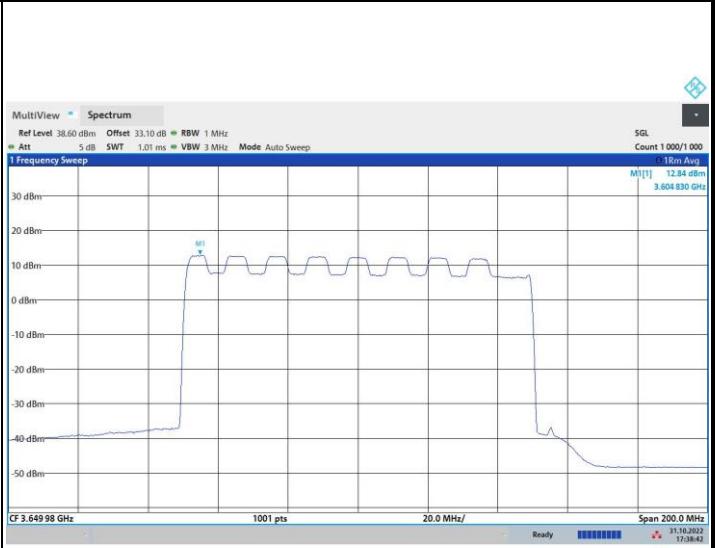

FR1 n48 / 100MHz / Highest Channel / PSD

QPSK

07:36:38 24.09.2022

16QAM

17:38:43 31.10.2022

64QAM

14:00:30 27.09.2022

256QAM

13:39:20 08.10.2022