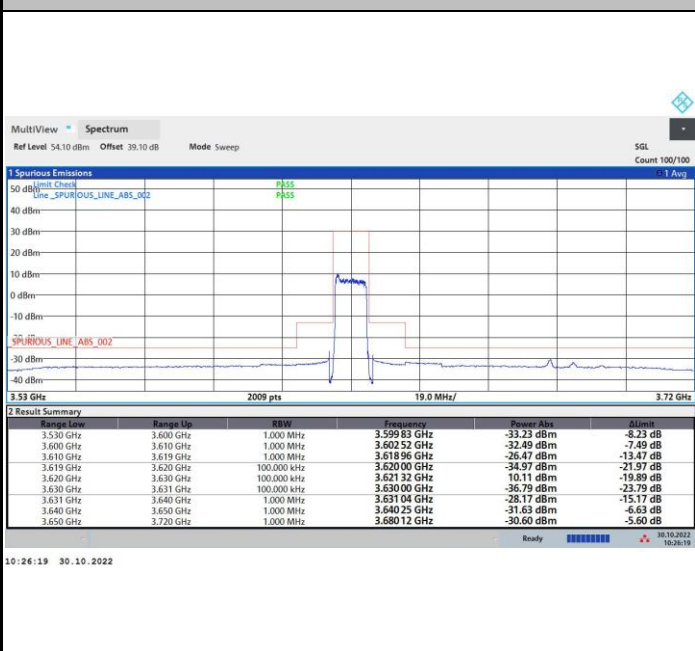

256QAM

FR1 n48 / 10MHz / Middle Channel / MASK

QPSK

16QAM

64QAM

256QAM

FR1 n48 / 10MHz / Highest Channel / MASK

QPSK