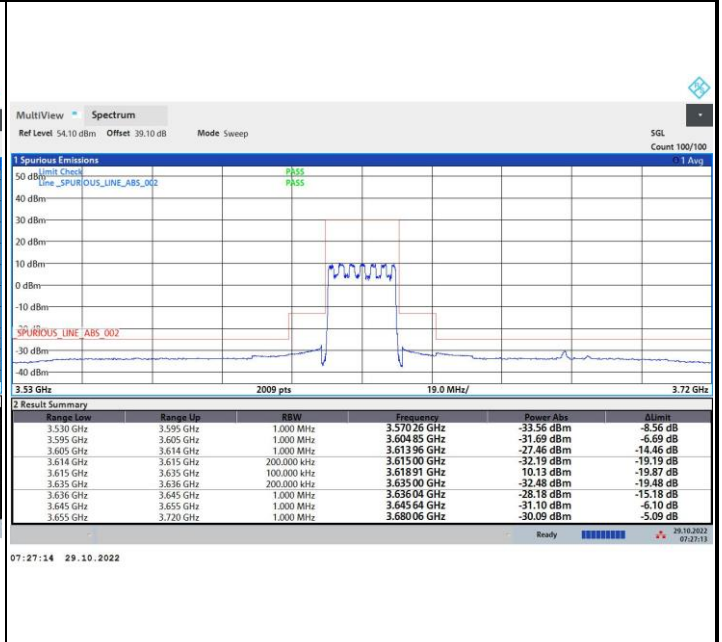

FR1 n48 / 20MHz / Middle Channel / MASK

QPSK

16QAM