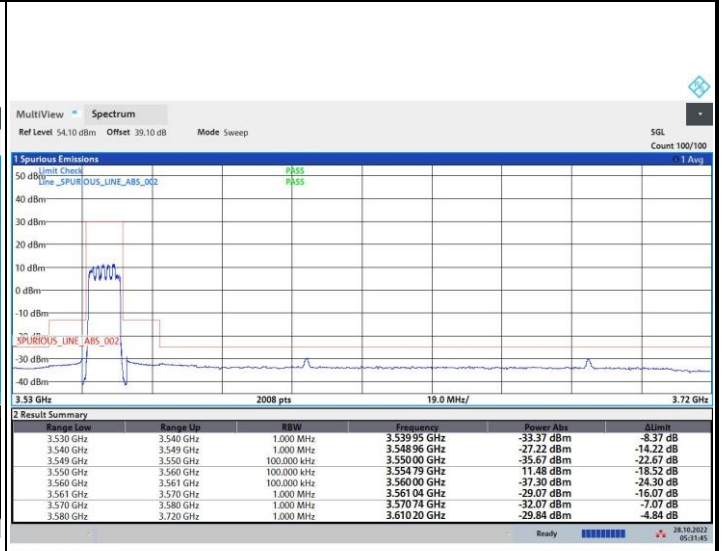

16QAM

64QAM

256QAM

Unwanted Emission (MASK)

FR1 n48 / 10MHz / Lowest Channel / MASK

QPSK

16QAM

64QAM