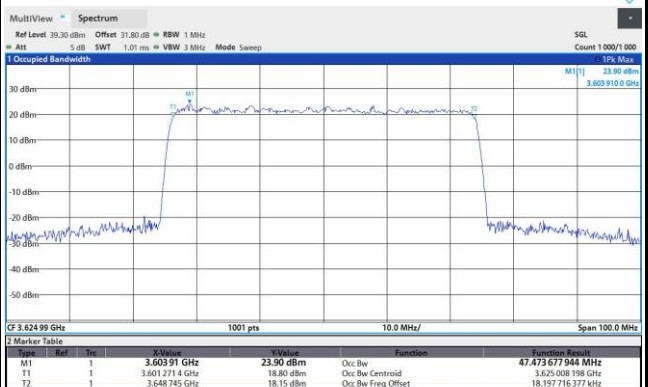

64QAM

256QAM

FR1 n48 / 50MHz / Middle Channel / 99%OBW

QPSK

16QAM

64QAM

256QAM

FR1 n48 / 60MHz / Middle Channel / 99%OBW