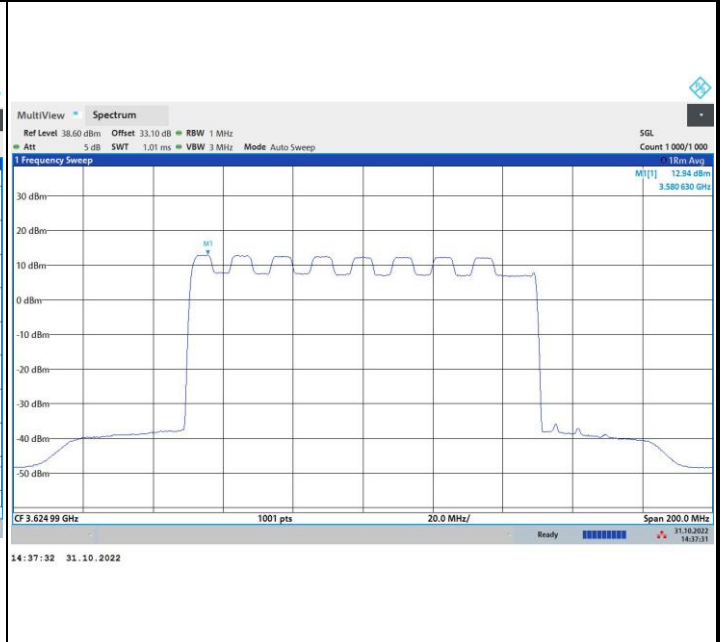

FR1 n48 / 100MHz / Middle Channel / PSD

QPSK

16QAM

64QAM

256QAM

FR1 n48 / 100MHz / Highest Channel / PSD

QPSK

07:36:38 24.09.2022