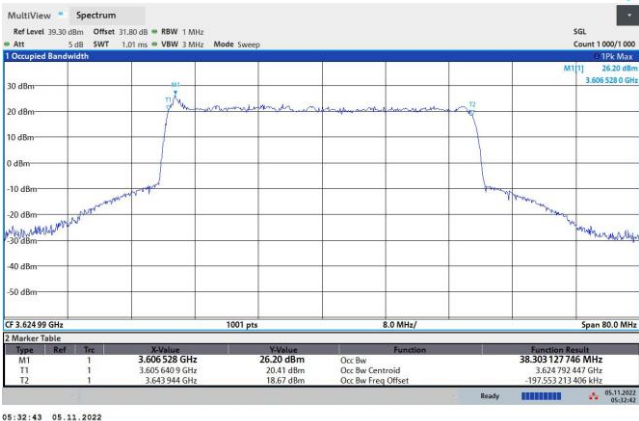

FR1 n48 / 20MHz / Middle Channel / 99%OBW

QPSK

16QAM

64QAM

256QAM

FR1 n48 / 40MHz / Middle Channel / 99%OBW

QPSK

16QAM