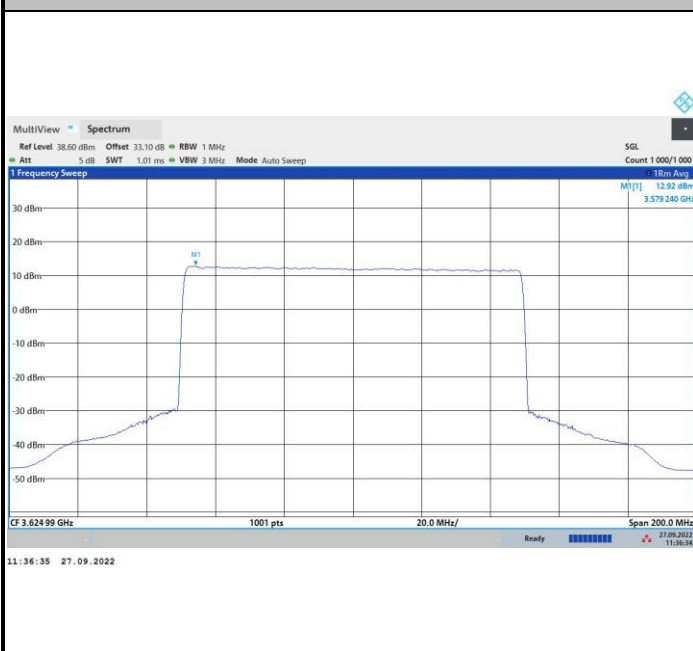

FR1 n48 / 100MHz / Middle Channel / PSD

QPSK

16QAM

64QAM

256QAM

FR1 n48 / 100MHz / Highest Channel / PSD

QPSK

07:36:38 24.09.2022