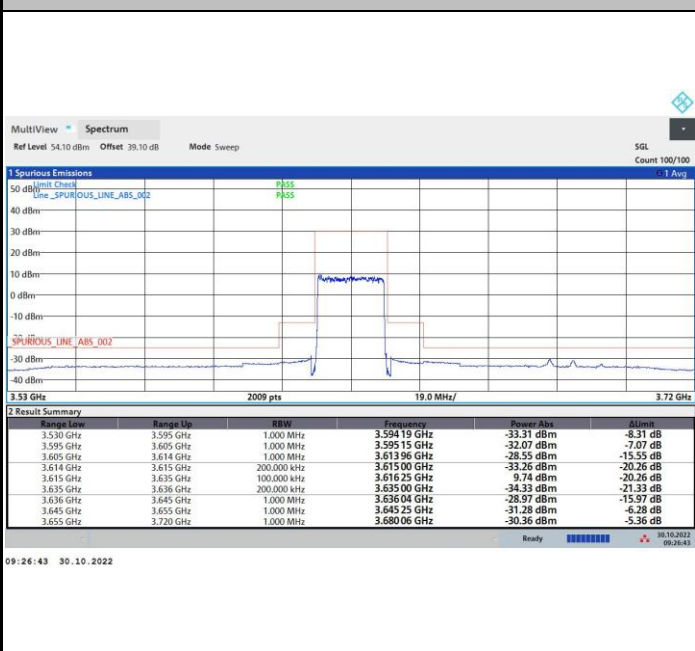

FR1 n48 / 20MHz / Middle Channel / MASK

QPSK

16QAM

64QAM

256QAM

FR1 n48 / 20MHz / Highest Channel / MASK

QPSK

16QAM