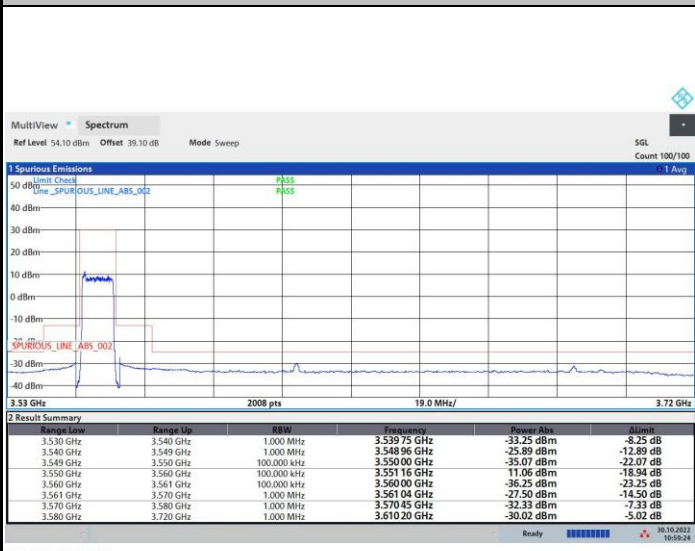

64QAM

256QAM