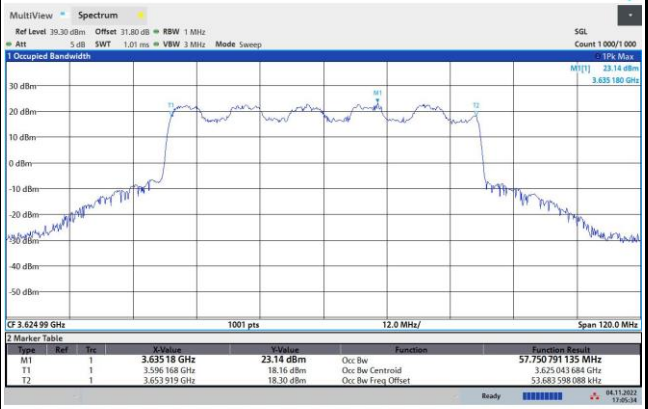

FR1 n48 / 60MHz / Middle Channel / 99%OBW

QPSK

16QAM