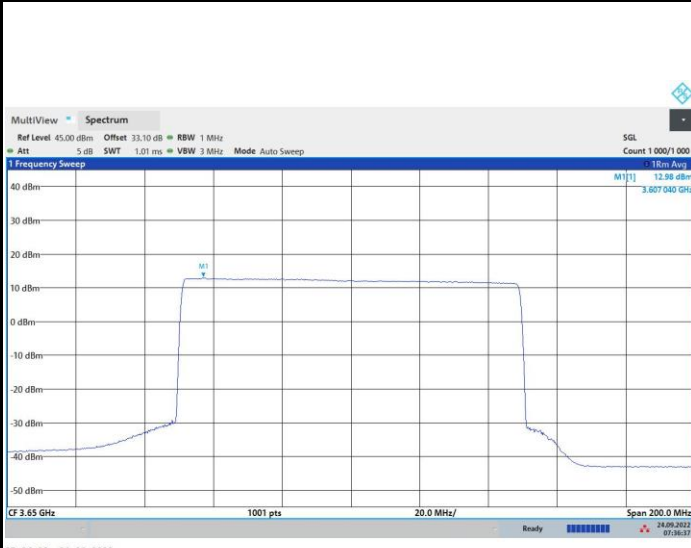

FR1 n48 / 100MHz / Highest Channel / PSD

QPSK