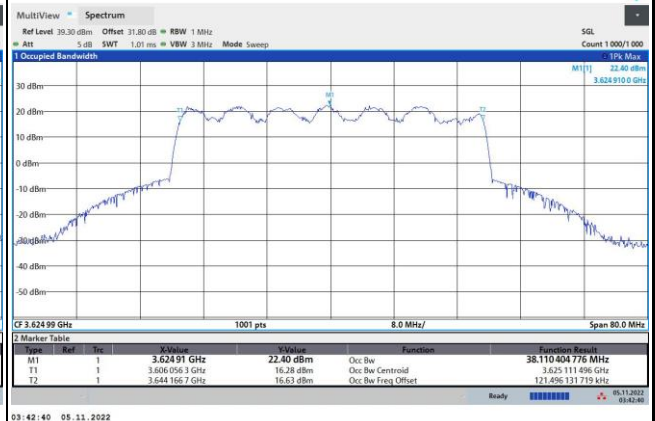

FR1 n48 / 20MHz / Middle Channel / 99%OBW

QPSK

16QAM

64QAM

256QAM

FR1 n48 / 40MHz / Middle Channel / 99%OBW

QPSK

16QAM