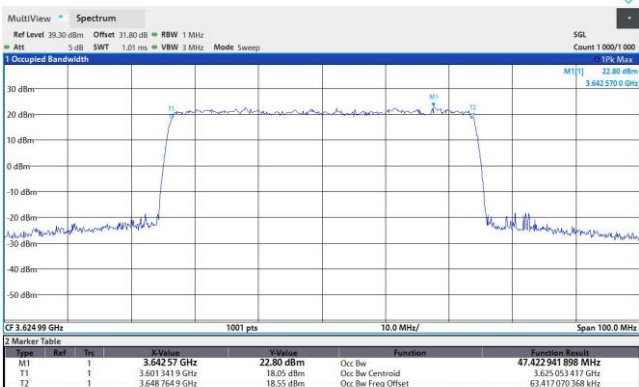

64QAM

256QAM

FR1 n48 / 50MHz / Middle Channel / 99%OBW

QPSK

16QAM

64QAM

256QAM

FR1 n48 / 60MHz / Middle Channel / 99%OBW