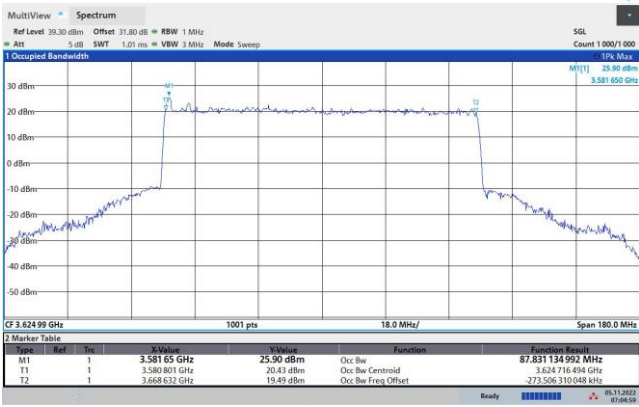

FR1 n48 / 90MHz / Middle Channel / 99%OBW

QPSK