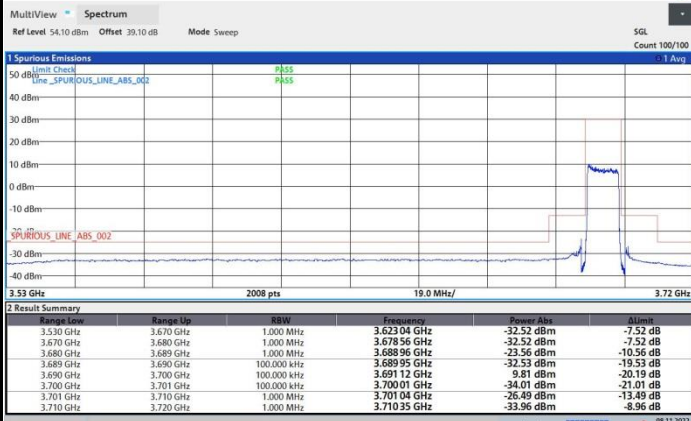

FR1 n48 / 10MHz / Highest Channel / MASK

QPSK

16QAM