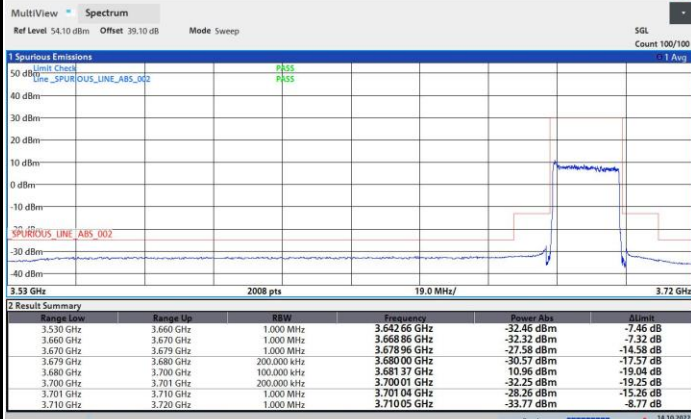

FR1 n48 / 20MHz / Middle Channel / MASK

QPSK

16QAM

64QAM

256QAM

FR1 n48 / 20MHz / Highest Channel / MASK

QPSK

16QAM