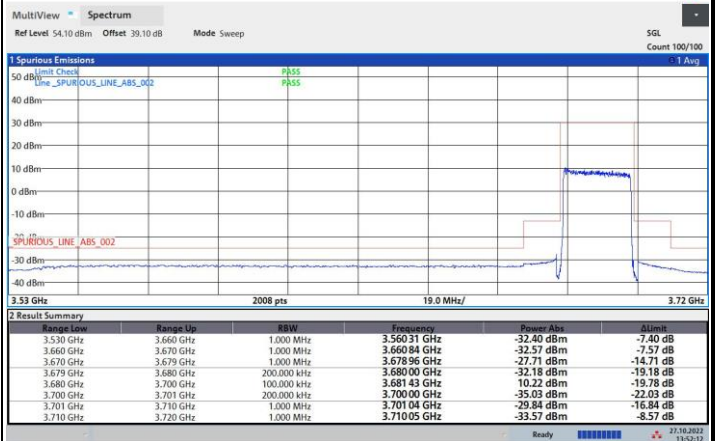

64QAM

256QAM

17:02:17 27.10.2022

13:52:12 27.10.2022