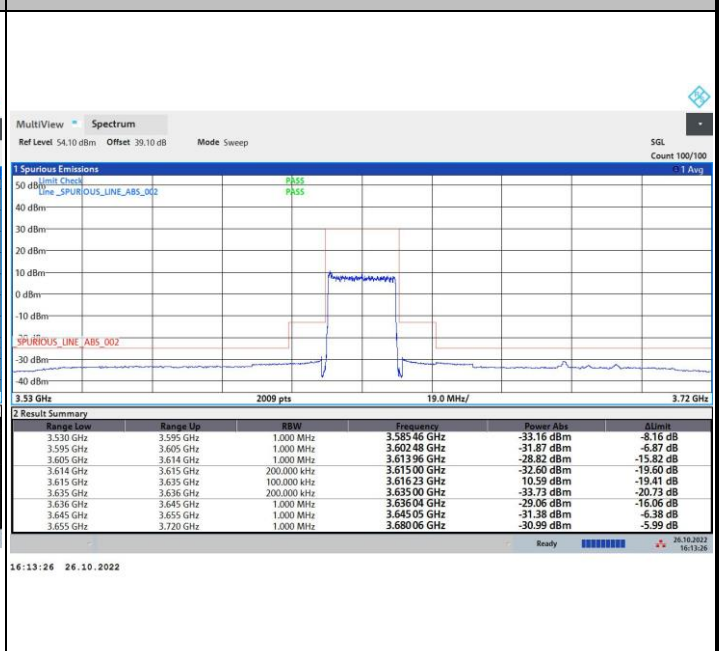

FR1 n48 / 20MHz / Middle Channel / MASK

QPSK

16QAM

64QAM

256QAM

FR1 n48 / 20MHz / Highest Channel / MASK

QPSK

16QAM