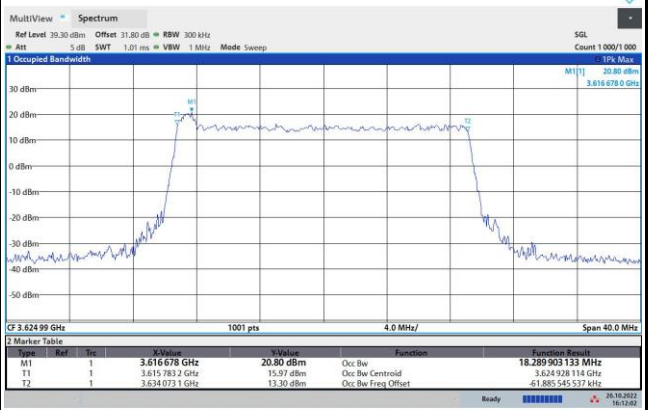

FR1 n48 / 20MHz / Middle Channel / 99%OBW

QPSK

16QAM

64QAM

256QAM

FR1 n48 / 40MHz / Middle Channel / 99%OBW

QPSK

16QAM