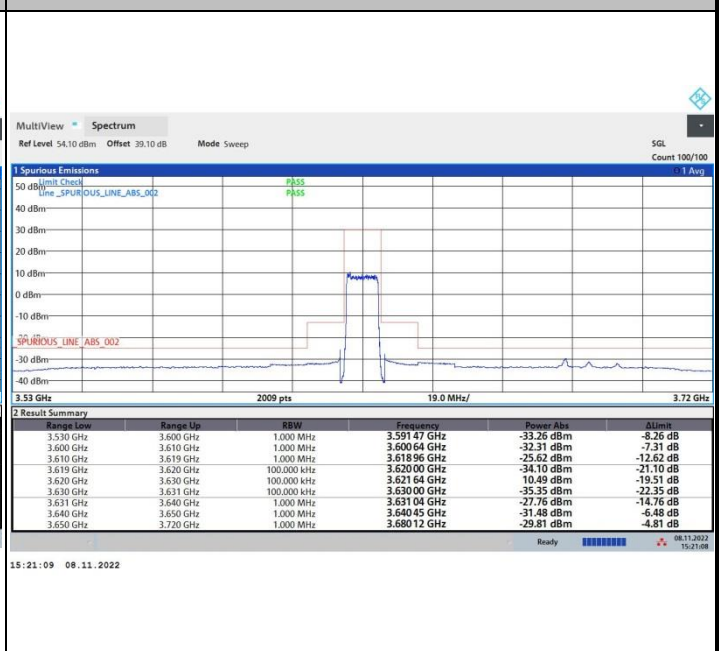

256QAM

FR1 n48 / 10MHz / Middle Channel / MASK

QPSK

16QAM

64QAM

256QAM

FR1 n48 / 10MHz / Highest Channel / MASK

QPSK