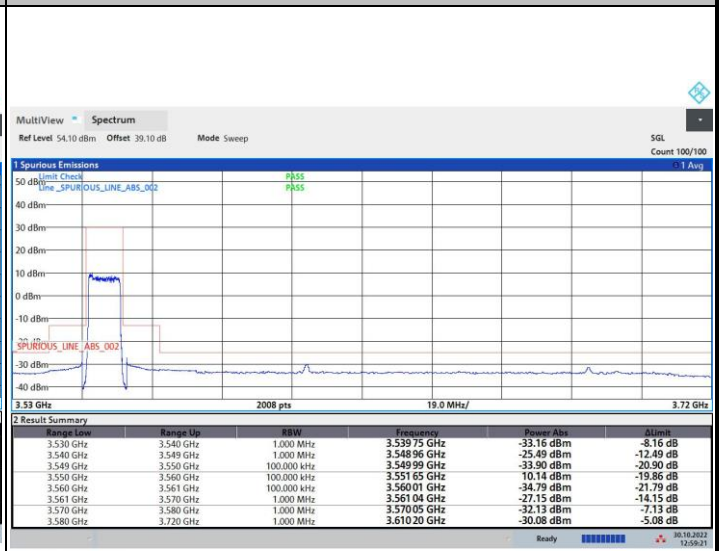

64QAM

256QAM