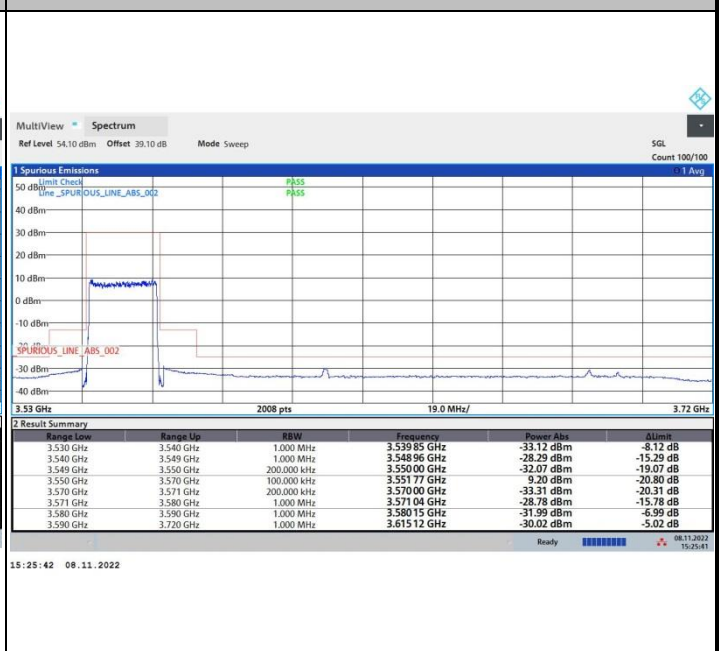

16QAM

64QAM

256QAM

FR1 n48 / 20MHz / Lowest Channel / MASK

QPSK

16QAM

64QAM

256QAM