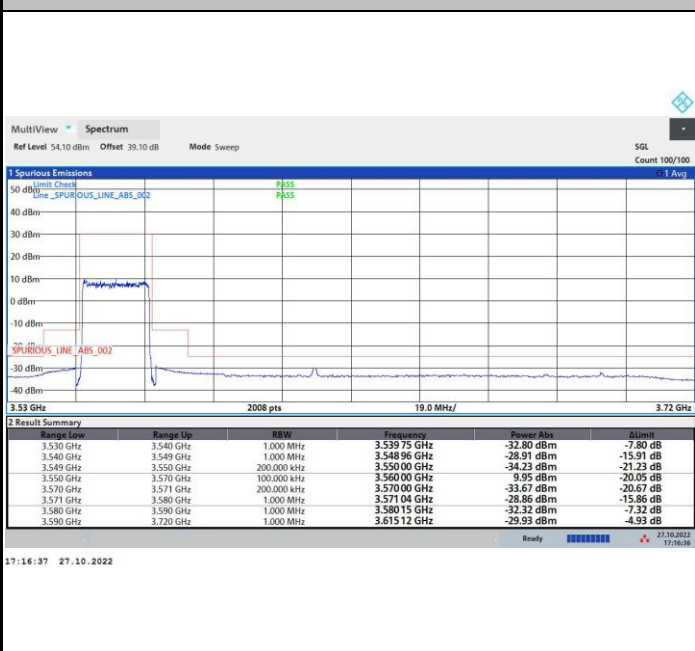

16QAM

64QAM

256QAM

FR1 n48 / 20MHz / Lowest Channel / MASK

QPSK

16QAM

64QAM

256QAM