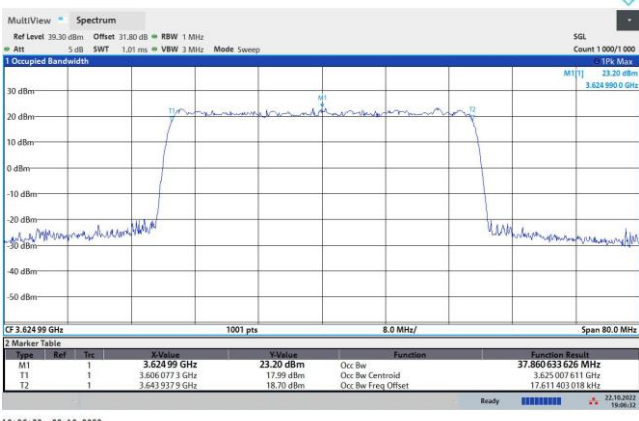

FR1 n48 / 40MHz / Middle Channel / 99%OBW

QPSK

16QAM

64QAM

256QAM