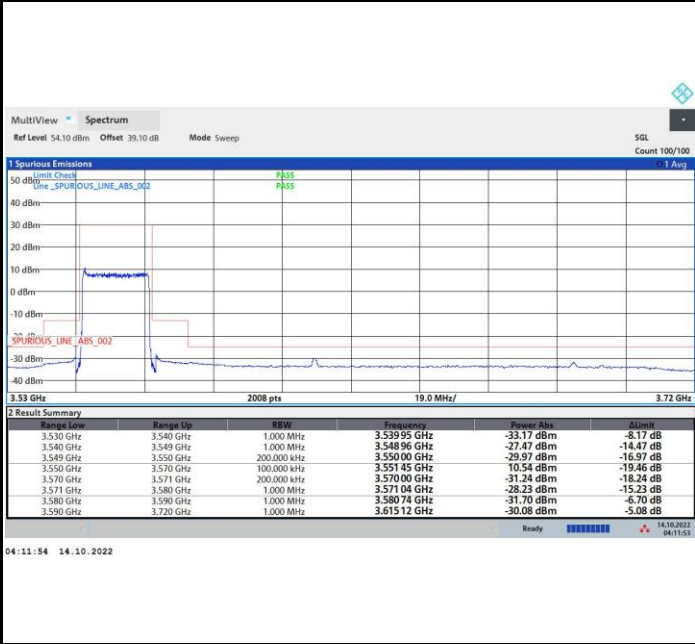

16QAM

64QAM

256QAM

FR1 n48 / 20MHz / Lowest Channel / MASK

QPSK

16QAM

64QAM

256QAM