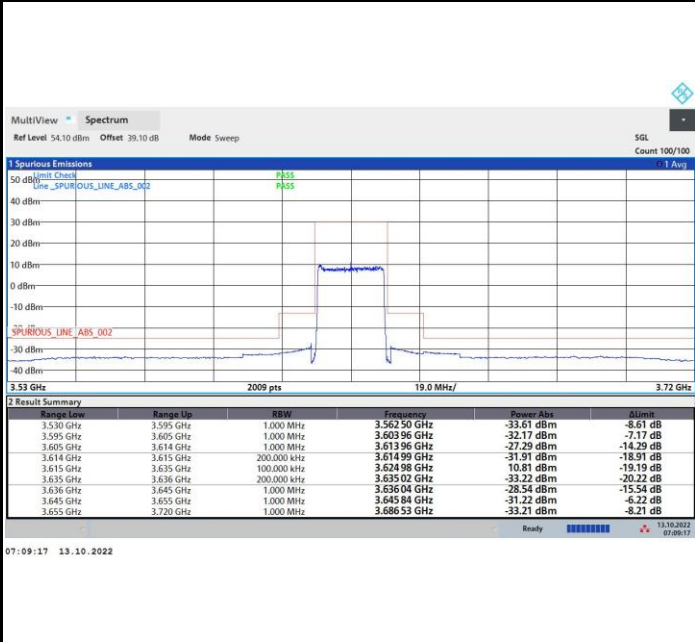

64QAM

256QAM

FR1 n48 / 20MHz / Middle Channel / MASK

QPSK

16QAM

64QAM

256QAM

FR1 n48 / 20MHz / Highest Channel / MASK