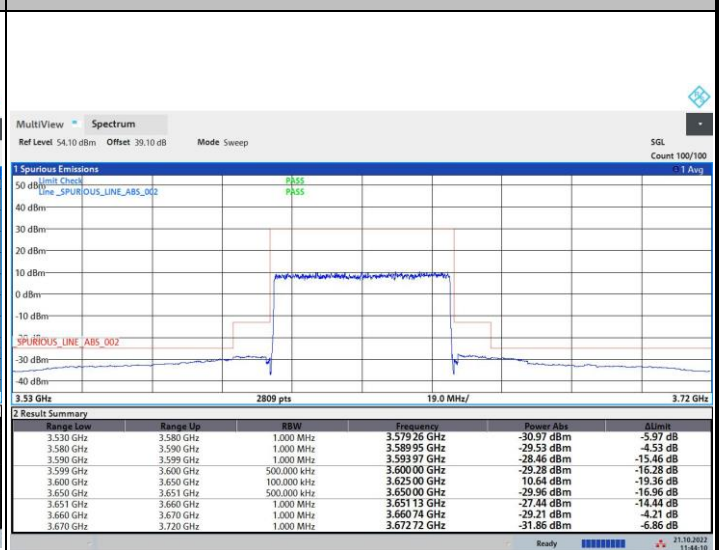

FR1 n48 / 50MHz / Middle Channel / MASK

QPSK

16QAM

64QAM

256QAM

FR1 n48 / 50MHz / Highest Channel / MASK

QPSK

16QAM