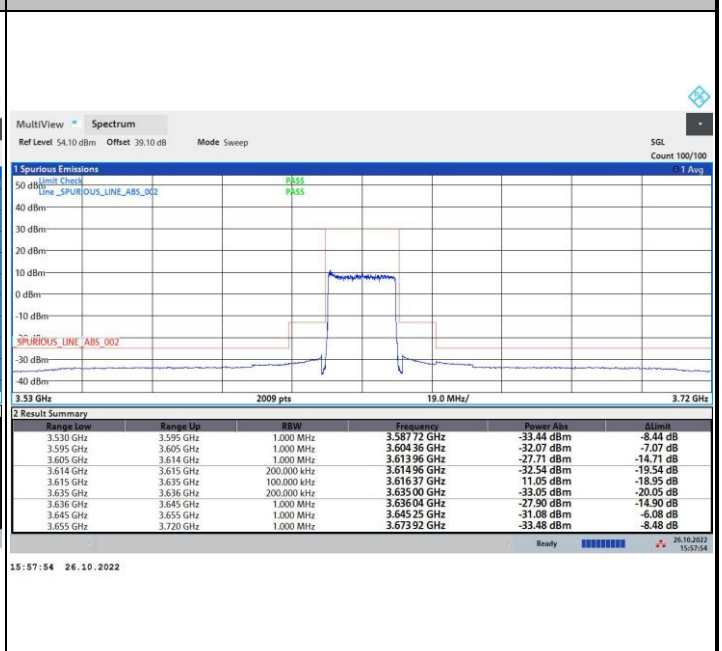

64QAM

256QAM

FR1 n48 / 20MHz / Middle Channel / MASK

QPSK

16QAM

64QAM

256QAM

FR1 n48 / 20MHz / Highest Channel / MASK