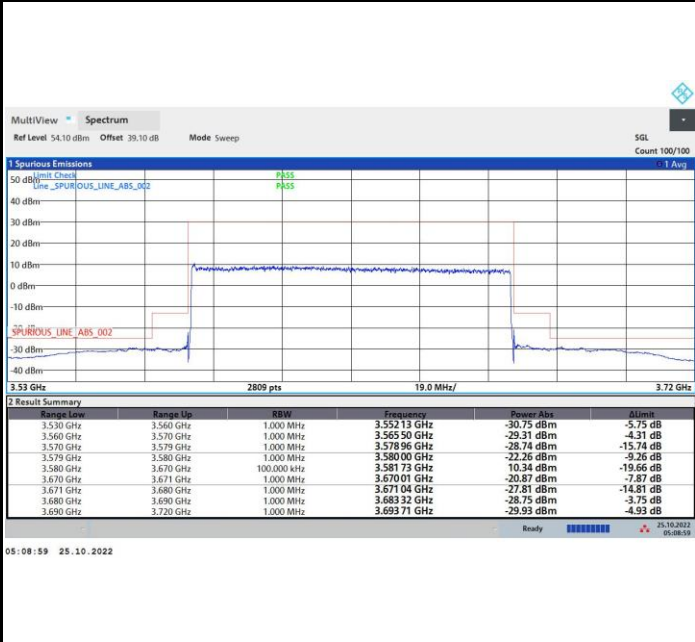

256QAM

FR1 n48 / 90MHz / Middle Channel / MASK

QPSK

16QAM

64QAM

256QAM

FR1 n48 / 90MHz / Highest Channel / MASK

QPSK