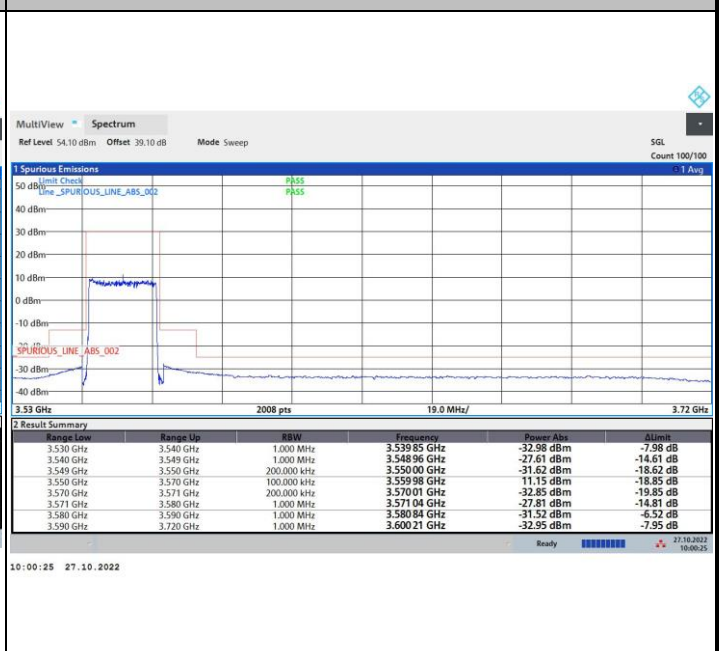

64QAM

256QAM