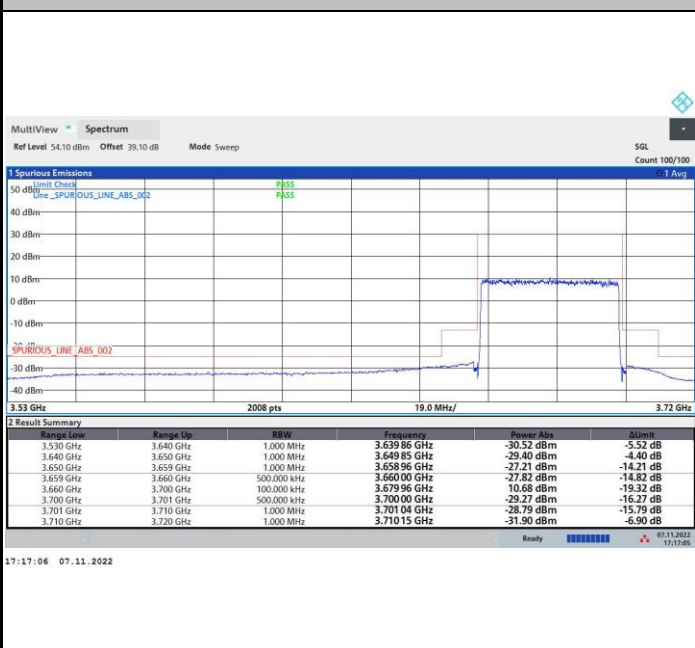

64QAM

256QAM