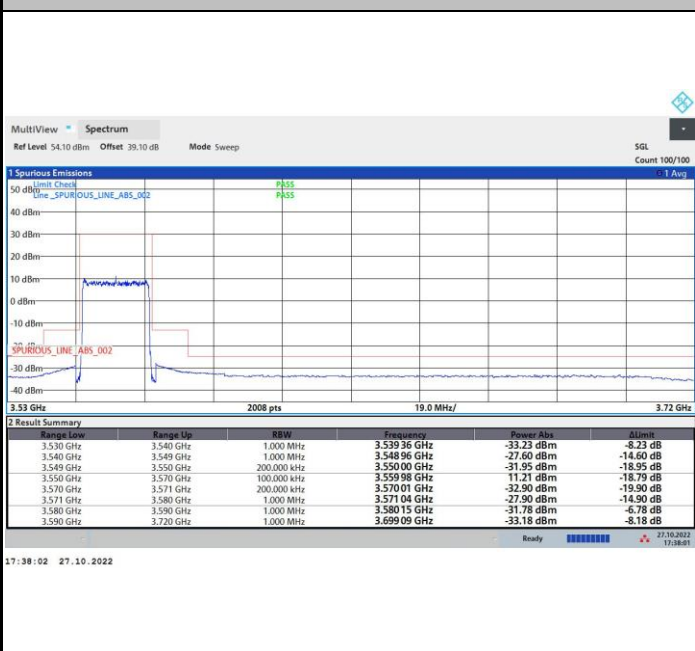

64QAM

256QAM