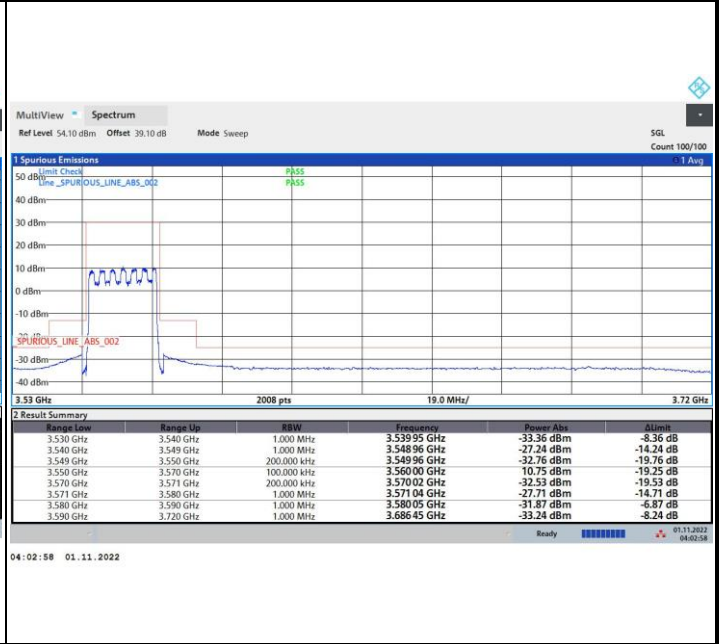

FR1 n48 / 10MHz / Highest Channel / MASK

QPSK

16QAM

64QAM

256QAM

FR1 n48 / 20MHz / Lowest Channel / MASK

QPSK

16QAM