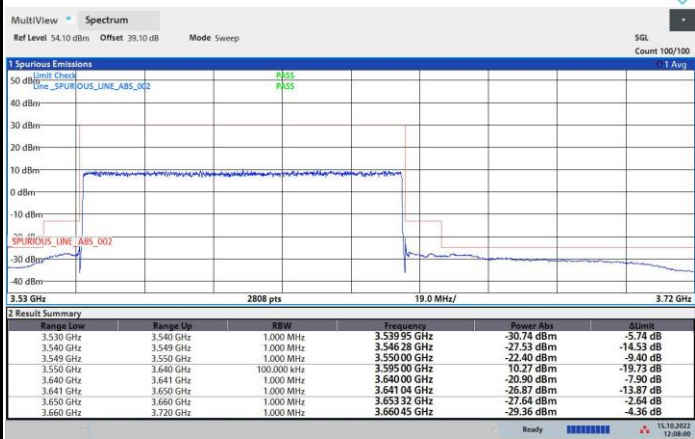

64QAM

256QAM