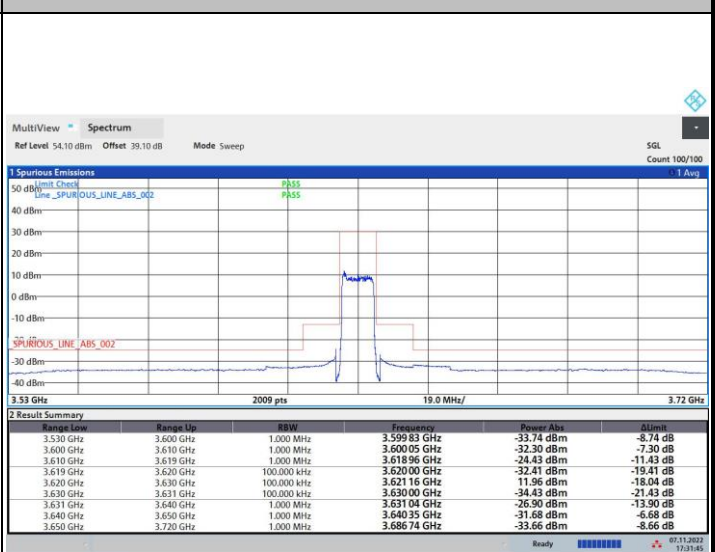

FR1 n48 / 10MHz / Highest Channel / MASK

QPSK

16QAM

64QAM

256QAM

FR1 n48 / 20MHz / Lowest Channel / MASK

QPSK

16QAM