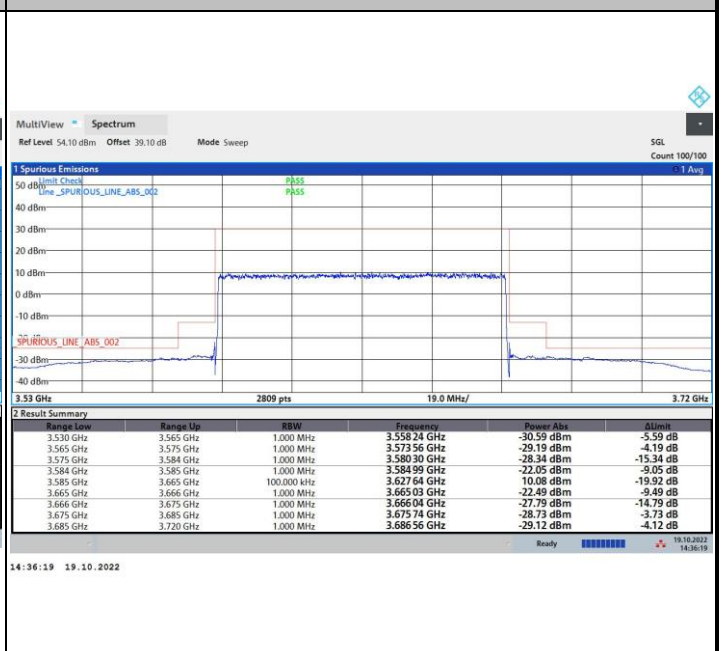

64QAM

256QAM

FR1 n48 / 80MHz / Middle Channel / MASK

QPSK

16QAM

64QAM

256QAM

FR1 n48 / 80MHz / Highest Channel / MASK