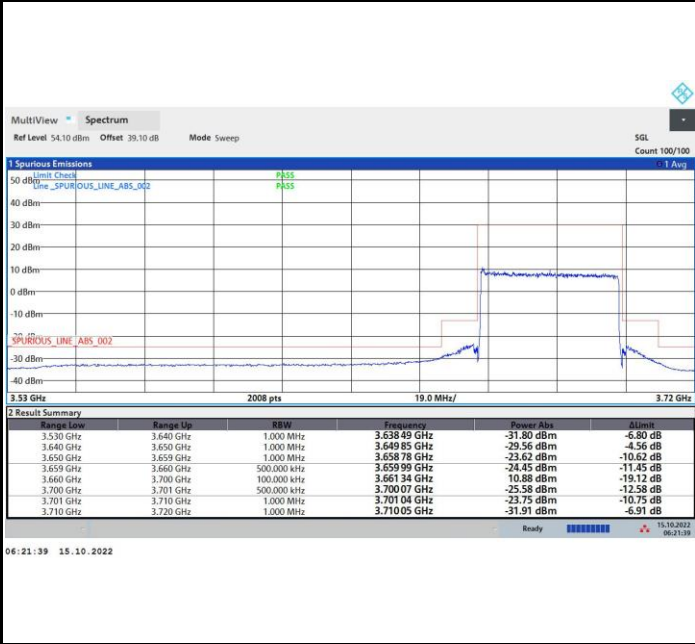

FR1 n48 / 40MHz / Highest Channel / MASK

QPSK

16QAM