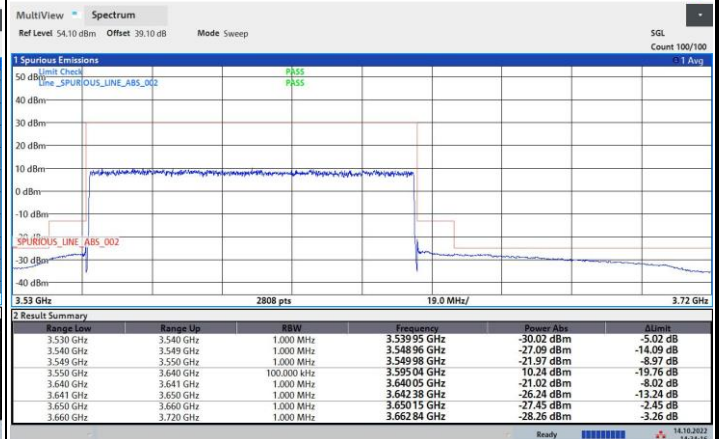

64QAM

256QAM