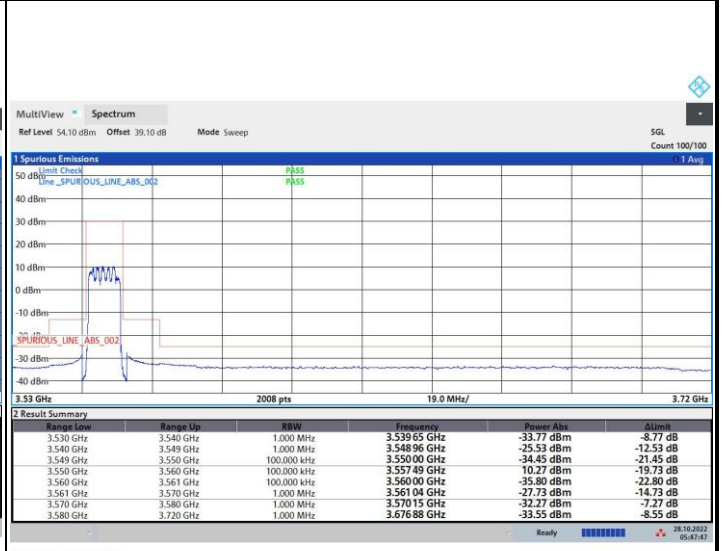

Unwanted Emission (MASK)

FR1 n48 / 10MHz / Lowest Channel / MASK

QPSK

16QAM