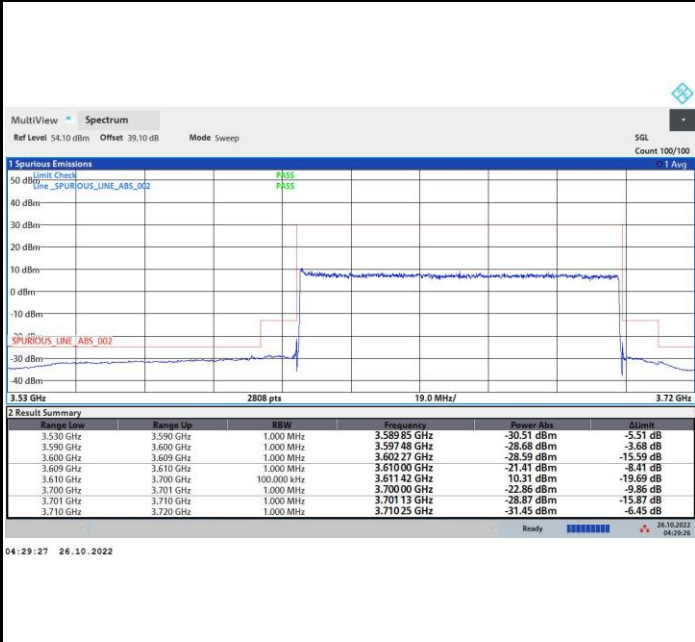

FR1 n48 / 90MHz / Highest Channel / MASK

QPSK

16QAM