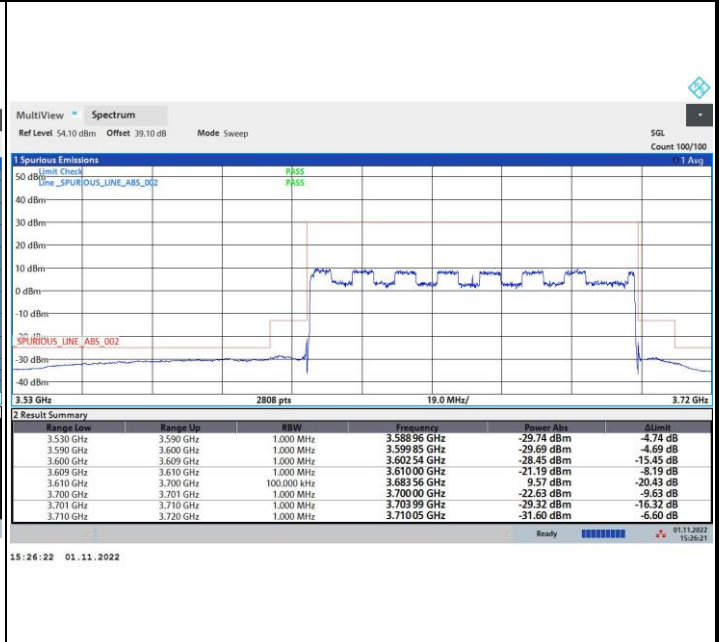

FR1 n48 / 90MHz / Highest Channel / MASK

QPSK

16QAM