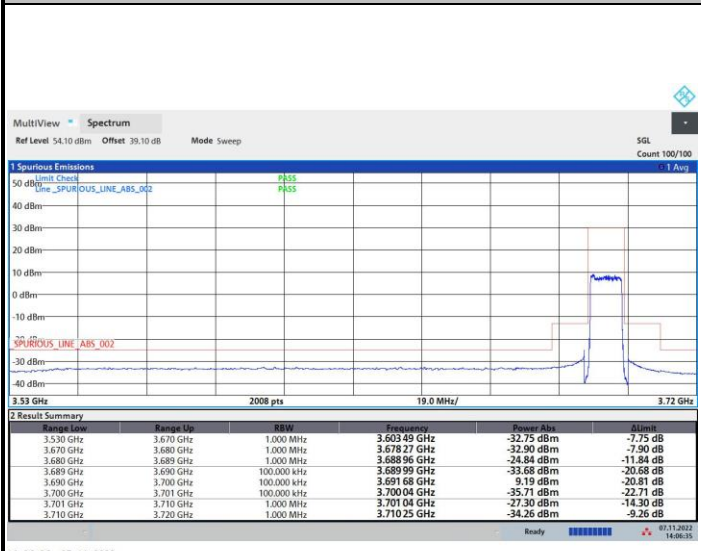

FR1 n48 / 10MHz / Highest Channel / MASK

QPSK

16QAM

64QAM

256QAM

FR1 n48 / 20MHz / Lowest Channel / MASK

QPSK

16QAM