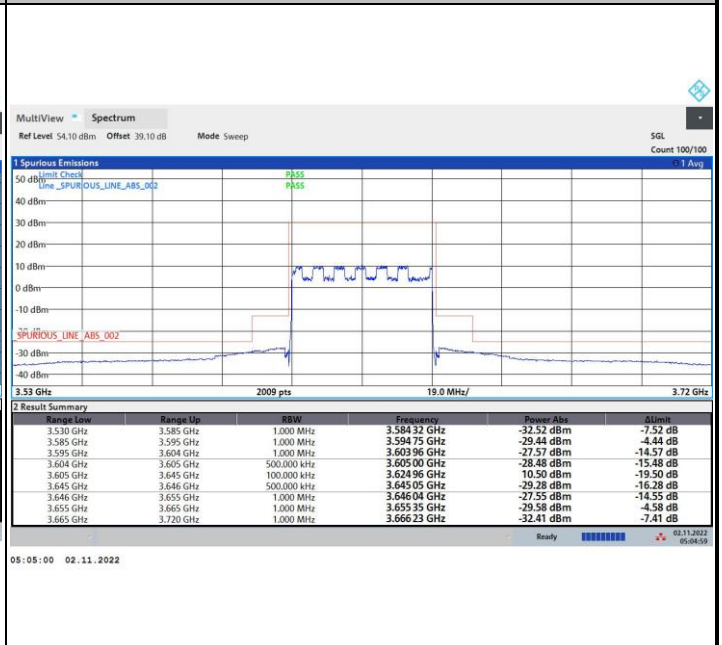

11:24:19 26.10.2022

FR1 n48 / 40MHz / Middle Channel / MASK

QPSK

16QAM

64QAM

256QAM

FR1 n48 / 40MHz / Highest Channel / MASK

QPSK