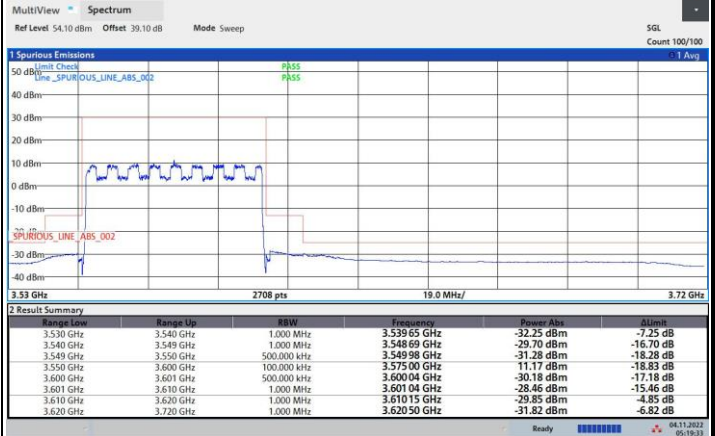

16QAM

64QAM

256QAM

FR1 n48 / 50MHz / Lowest Channel / MASK

QPSK

16QAM

64QAM

256QAM