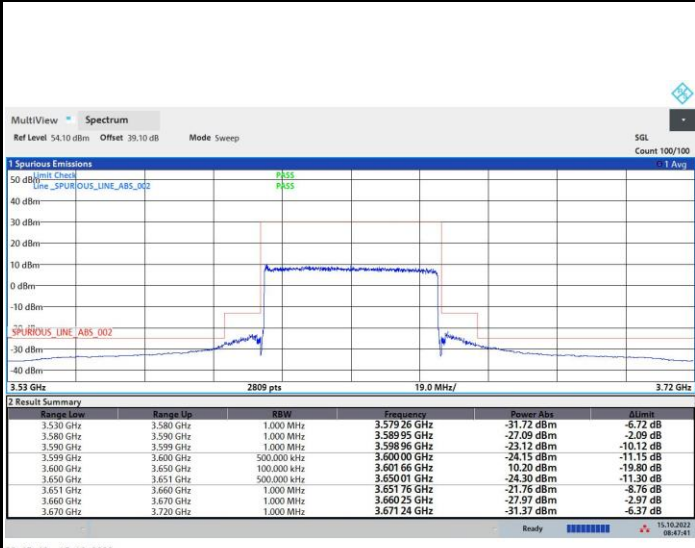

FR1 n48 / 50MHz / Middle Channel / MASK

QPSK

16QAM