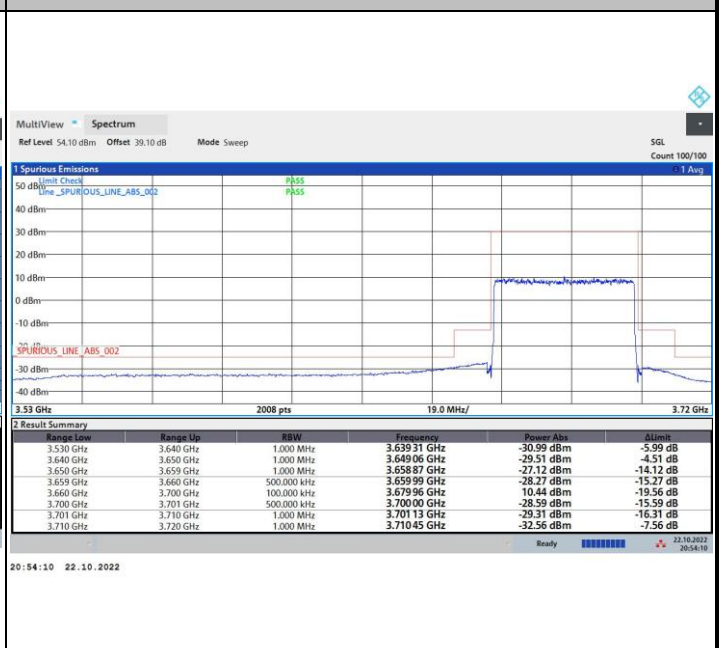

64QAM

256QAM