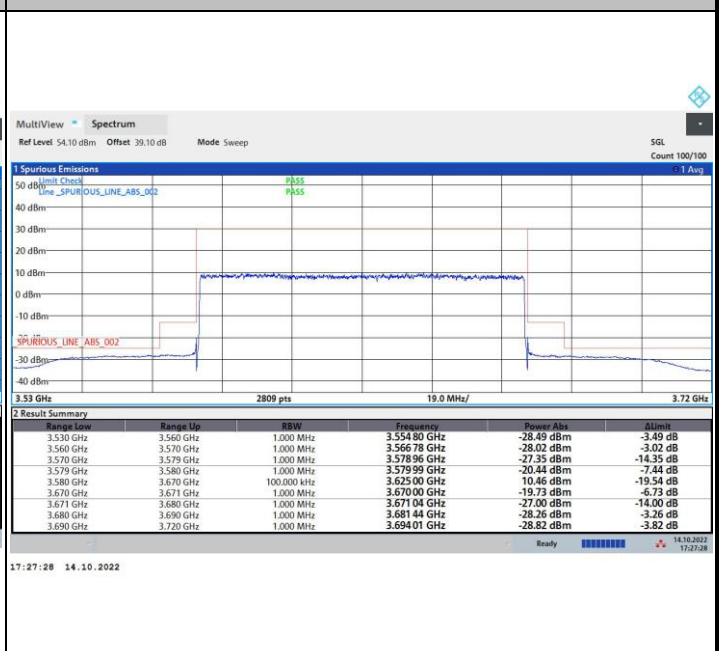

256QAM

FR1 n48 / 90MHz / Middle Channel / MASK

QPSK

16QAM

64QAM

256QAM

FR1 n48 / 90MHz / Highest Channel / MASK

QPSK