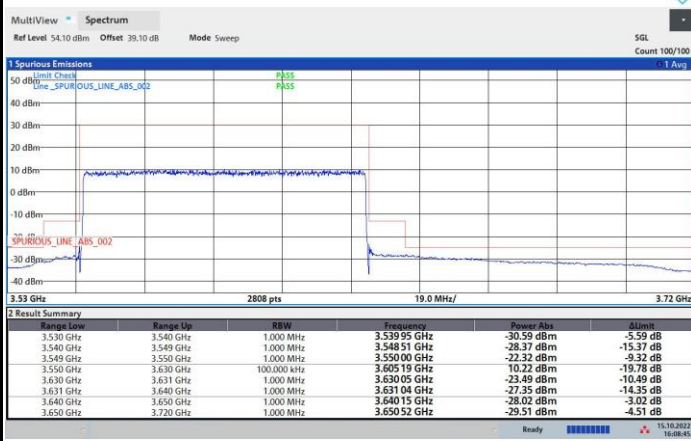

64QAM

256QAM