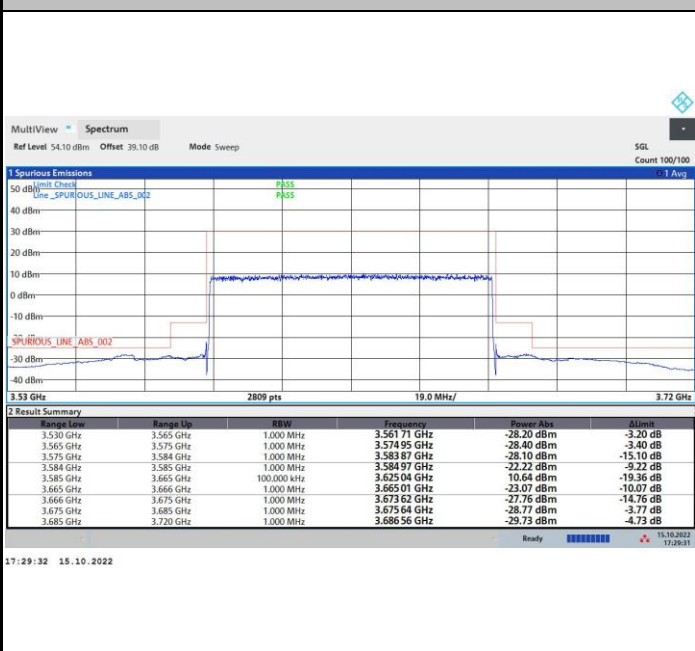

64QAM

256QAM

FR1 n48 / 80MHz / Middle Channel / MASK

QPSK

16QAM

64QAM

256QAM

FR1 n48 / 80MHz / Highest Channel / MASK