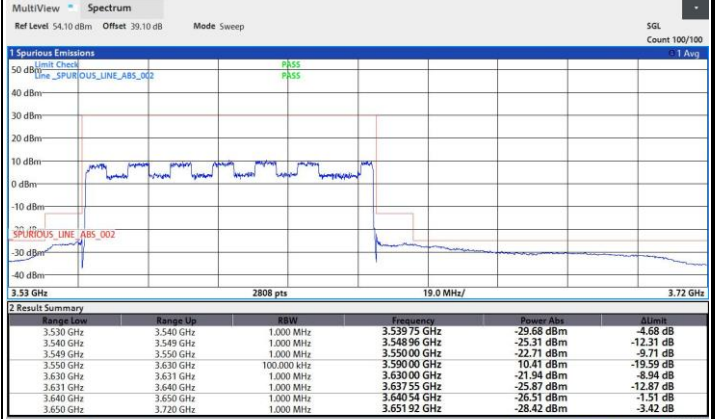

FR1 n48 / 60MHz / Highest Channel / MASK

QPSK

16QAM

64QAM

256QAM

FR1 n48 / 80MHz / Lowest Channel / MASK

QPSK

16QAM