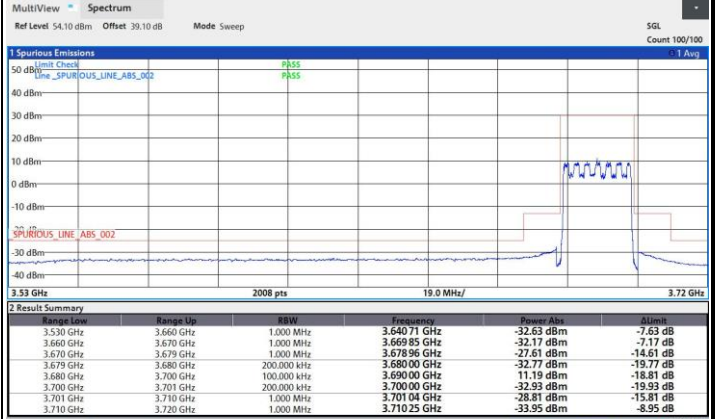

FR1 n48 / 20MHz / Highest Channel / MASK

QPSK

16QAM

06:17:58 14.10.2022

07:26:49 01.11.2022