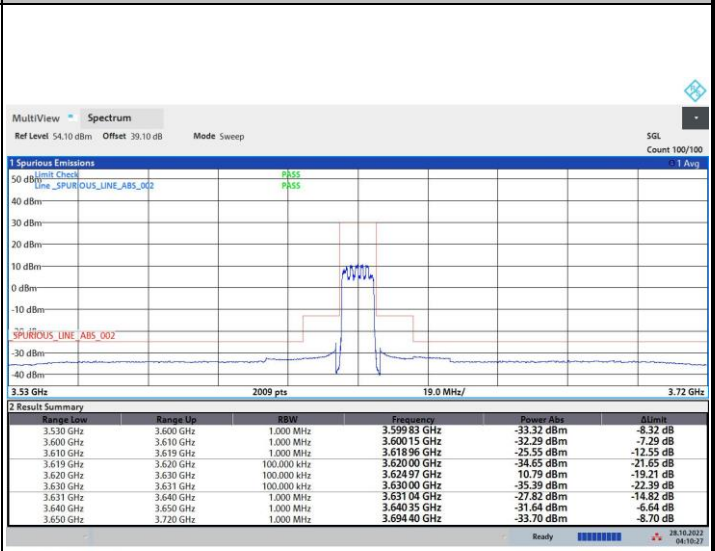

FR1 n48 / 10MHz / Middle Channel / MASK

QPSK

16QAM