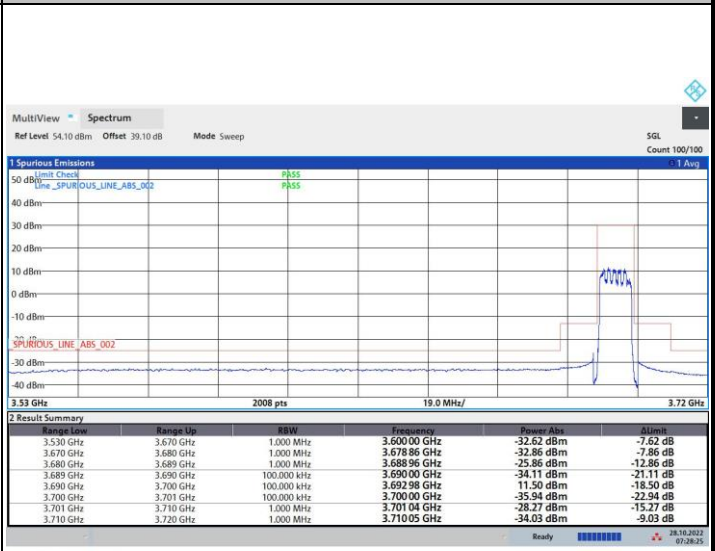

FR1 n48 / 10MHz / Highest Channel / MASK

QPSK

16QAM

64QAM

256QAM

FR1 n48 / 20MHz / Lowest Channel / MASK

QPSK

16QAM