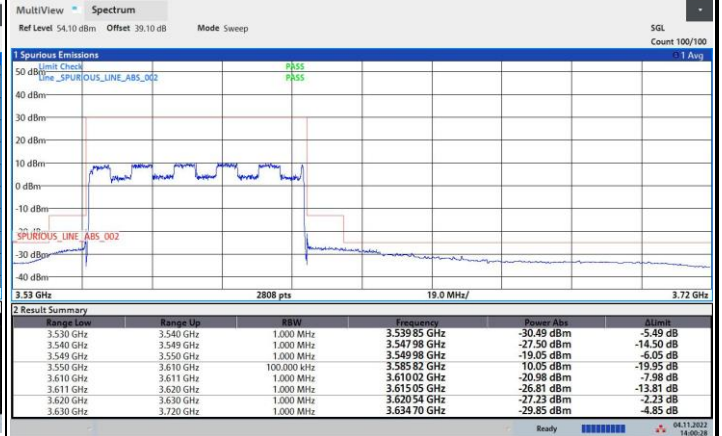

64QAM

256QAM

FR1 n48 / 60MHz / Lowest Channel / MASK

QPSK

16QAM

64QAM

256QAM

FR1 n48 / 60MHz / Middle Channel / MASK