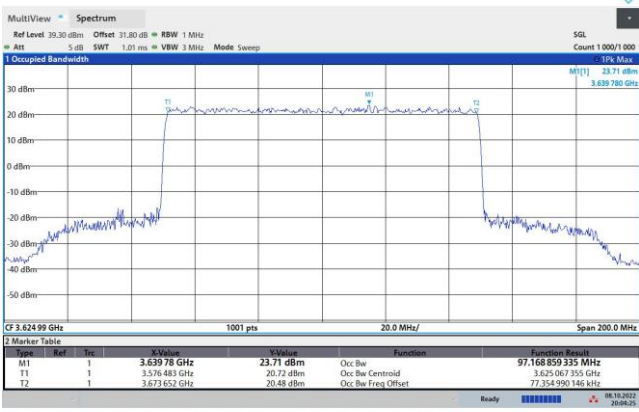

FR1 n48 / 100MHz / Middle Channel / 99%OBW

QPSK

16QAM

64QAM

256QAM

Unwanted Emission (MASK)

FR1 n48 / 10MHz / Lowest Channel / MASK

QPSK