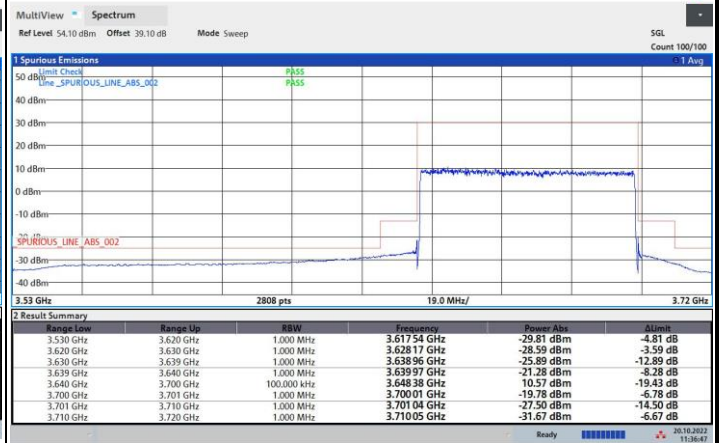

FR1 n48 / 60MHz / Highest Channel / MASK

QPSK

16QAM

64QAM

256QAM

FR1 n48 / 80MHz / Lowest Channel / MASK

QPSK

16QAM