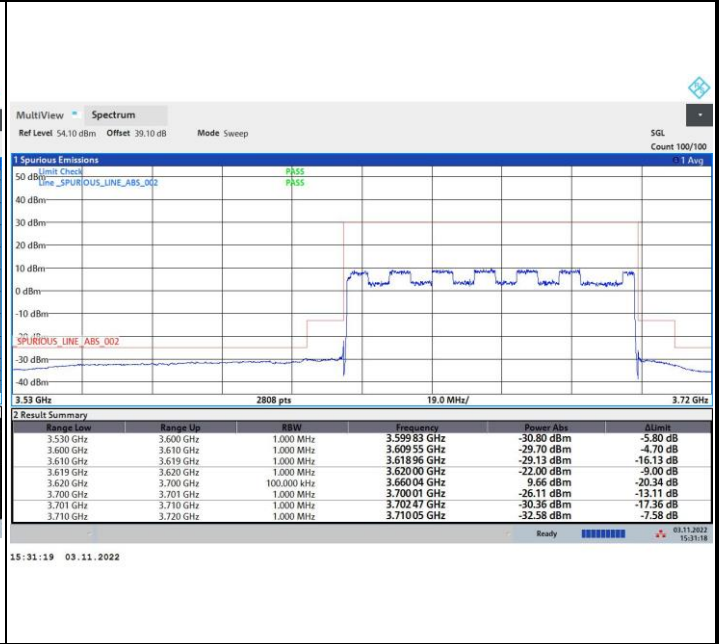

FR1 n48 / 80MHz / Highest Channel / MASK

QPSK

16QAM