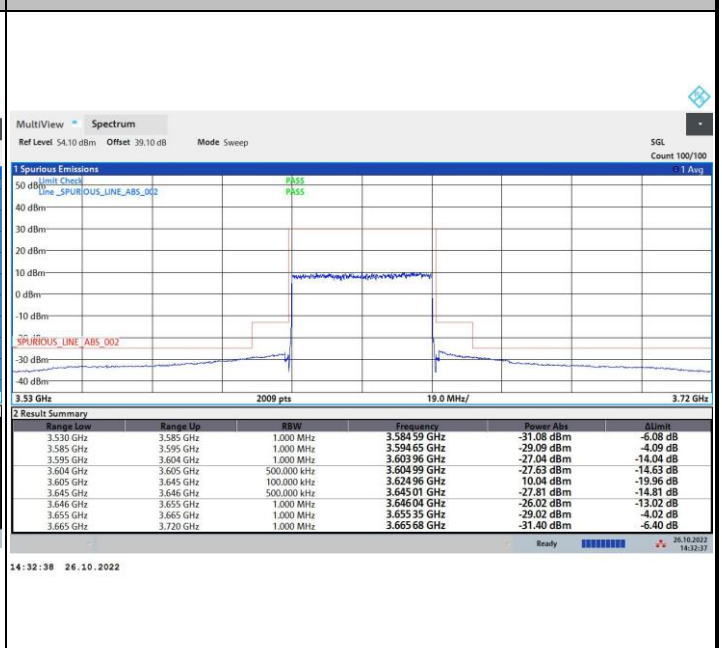

11:24:19 26.10.2022

FR1 n48 / 40MHz / Middle Channel / MASK

QPSK

16QAM

64QAM

256QAM

FR1 n48 / 40MHz / Highest Channel / MASK

QPSK