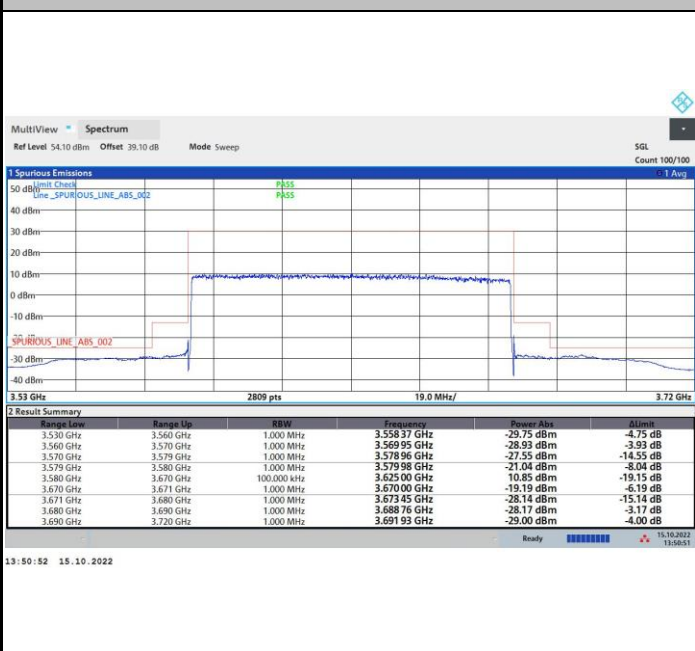

256QAM

FR1 n48 / 90MHz / Middle Channel / MASK

QPSK

16QAM

64QAM

256QAM

FR1 n48 / 90MHz / Highest Channel / MASK

QPSK