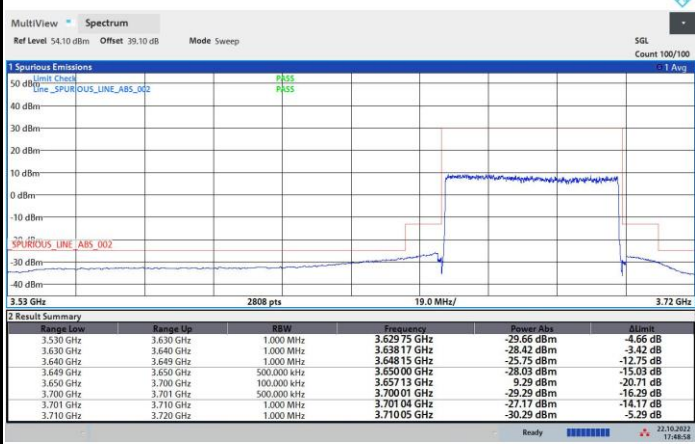

64QAM

256QAM