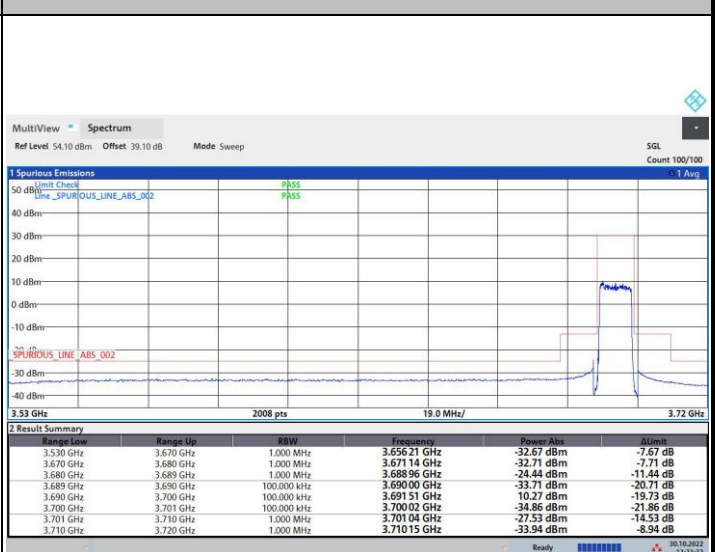

FR1 n48 / 10MHz / Highest Channel / MASK

QPSK

16QAM

64QAM

256QAM

FR1 n48 / 20MHz / Lowest Channel / MASK

QPSK

16QAM