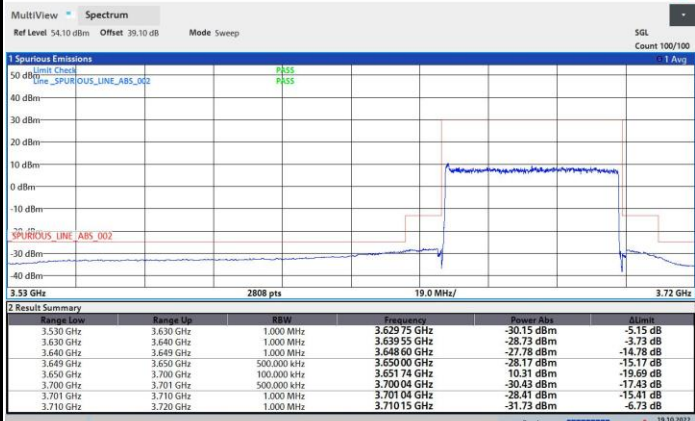

FR1 n48 / 50MHz / Middle Channel / MASK

QPSK

16QAM

64QAM

256QAM

FR1 n48 / 50MHz / Highest Channel / MASK

QPSK

16QAM