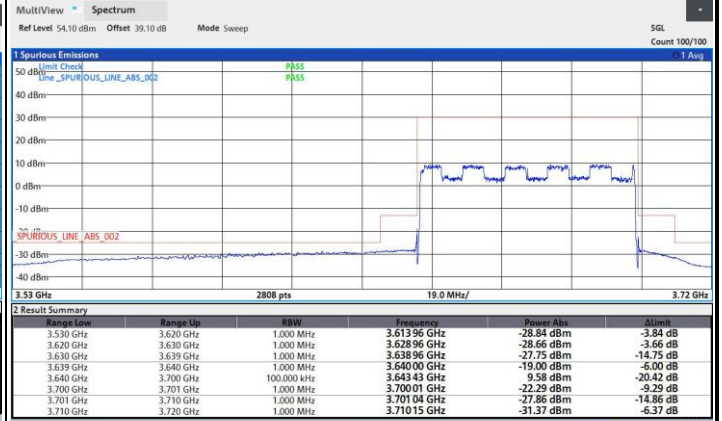

FR1 n48 / 60MHz / Highest Channel / MASK

QPSK

16QAM