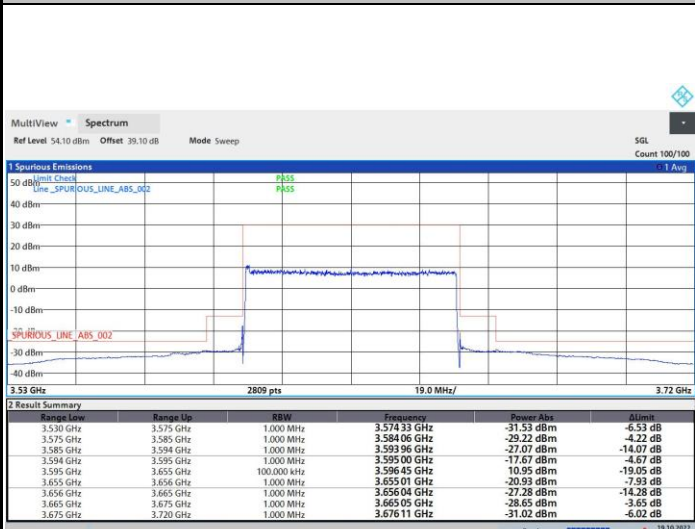

FR1 n48 / 60MHz / Middle Channel / MASK

QPSK

16QAM

07:39:33 19.10.2022

16:42:54 04.11.2022