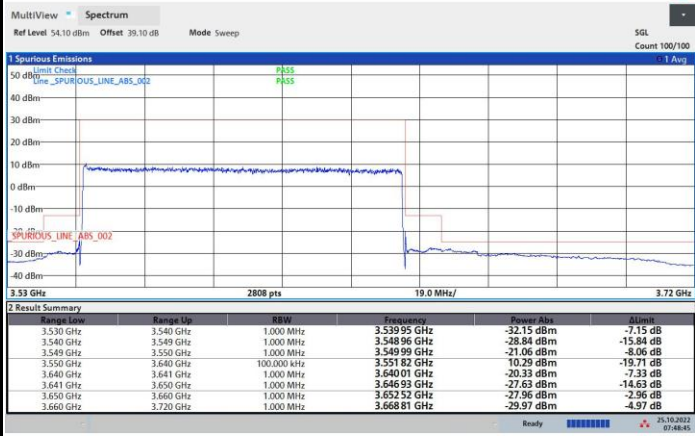

QPSK

16QAM

64QAM

256QAM

FR1 n48 / 90MHz / Lowest Channel / MASK

QPSK

16QAM

64QAM