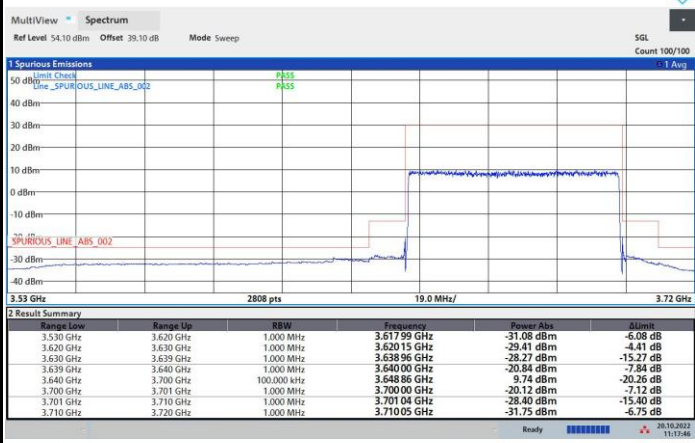

FR1 n48 / 60MHz / Highest Channel / MASK

QPSK

16QAM

64QAM

256QAM

FR1 n48 / 80MHz / Lowest Channel / MASK

QPSK

16QAM