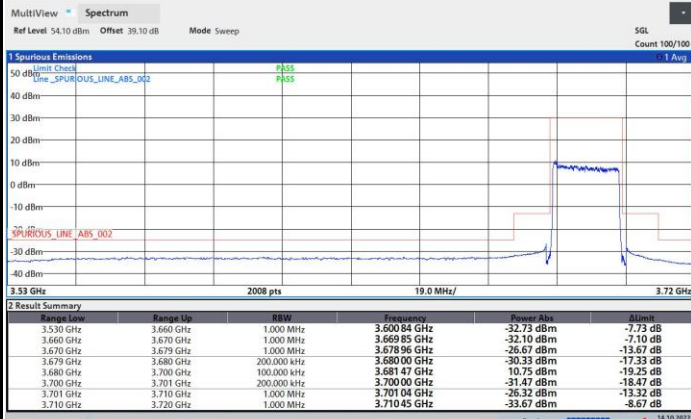

FR1 n48 / 20MHz / Highest Channel / MASK

QPSK

16QAM

06:17:58 14.10.2022

07:26:49 01.11.2022