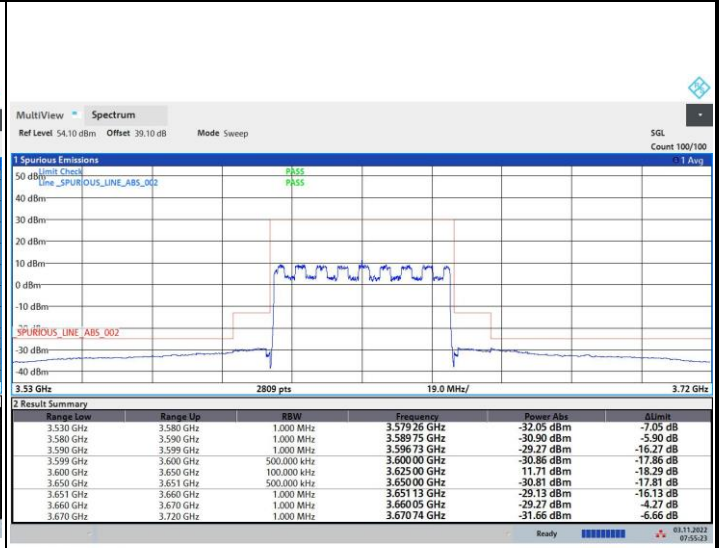

FR1 n48 / 50MHz / Middle Channel / MASK

QPSK

16QAM