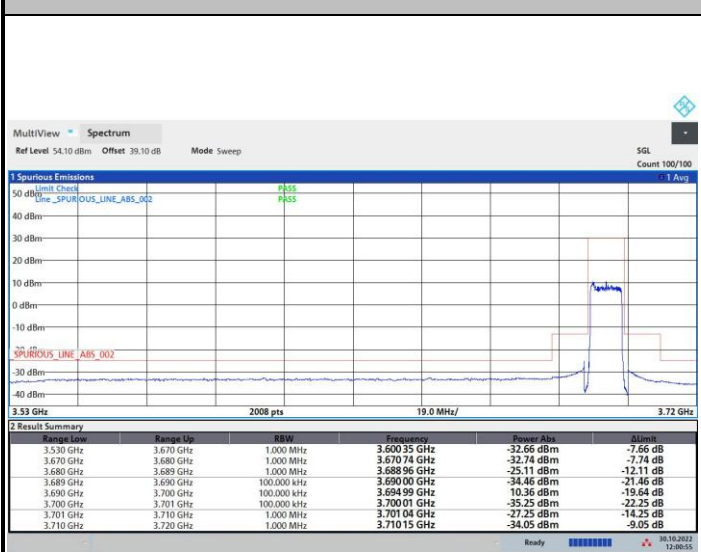

FR1 n48 / 10MHz / Highest Channel / MASK

QPSK

16QAM

64QAM

256QAM

FR1 n48 / 20MHz / Lowest Channel / MASK

QPSK

16QAM