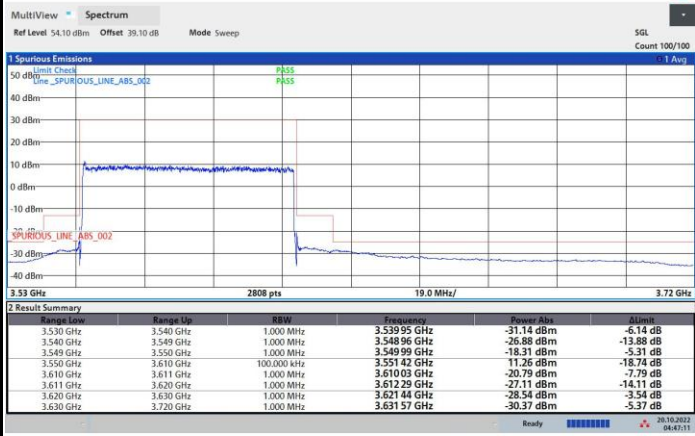

64QAM

256QAM

FR1 n48 / 60MHz / Lowest Channel / MASK

QPSK

16QAM

64QAM

256QAM

FR1 n48 / 60MHz / Middle Channel / MASK