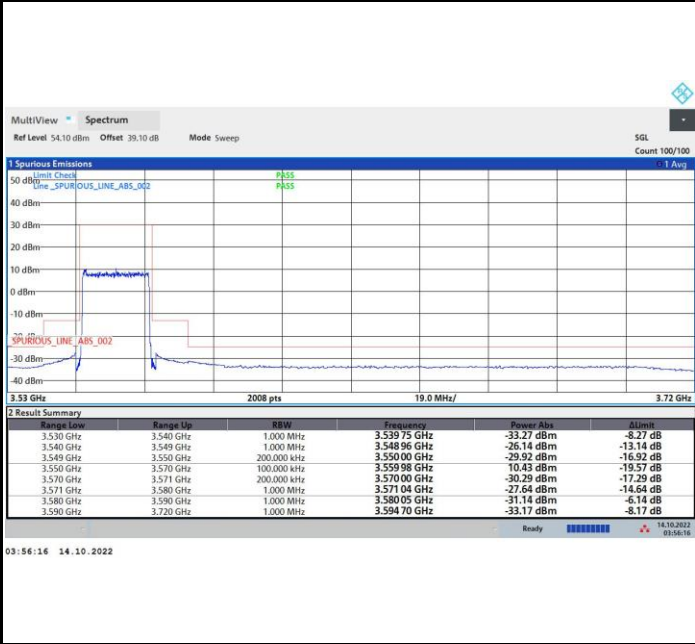

FR1 n48 / 10MHz / Highest Channel / MASK

QPSK

16QAM

64QAM

256QAM

FR1 n48 / 20MHz / Lowest Channel / MASK

QPSK

16QAM