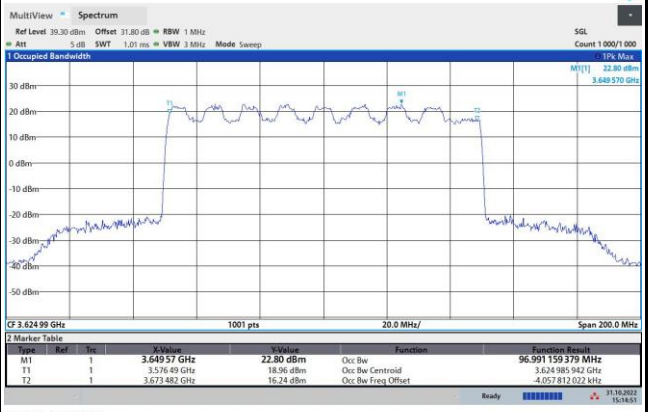

FR1 n48 / 100MHz / Middle Channel / 99%OBW

QPSK

16QAM

64QAM

256QAM

Unwanted Emission (MASK)

FR1 n48 / 10MHz / Lowest Channel / MASK

QPSK