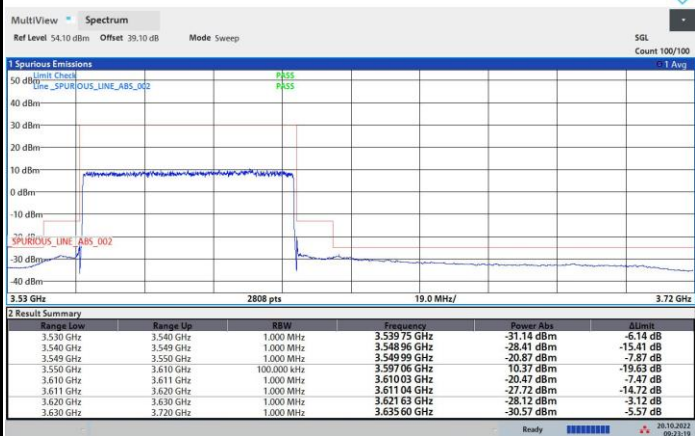

64QAM

256QAM

FR1 n48 / 60MHz / Lowest Channel / MASK

QPSK

16QAM

64QAM

256QAM

FR1 n48 / 60MHz / Middle Channel / MASK