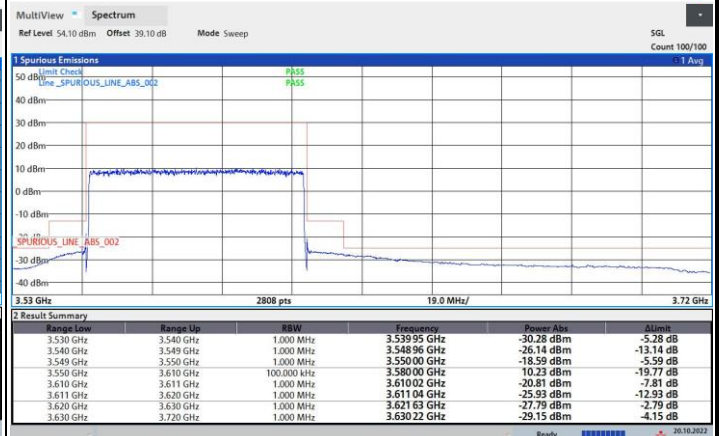

64QAM

256QAM

FR1 n48 / 60MHz / Lowest Channel / MASK

QPSK

16QAM

64QAM

256QAM

FR1 n48 / 60MHz / Middle Channel / MASK