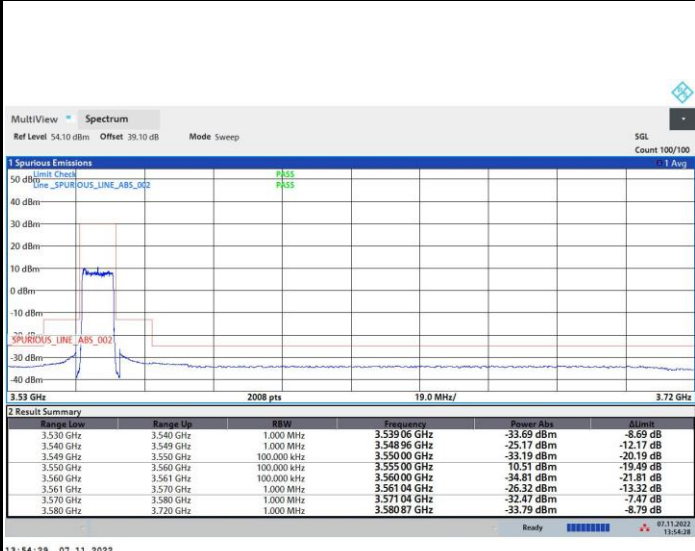

Unwanted Emission (MASK)

FR1 n48 / 10MHz / Lowest Channel / MASK

QPSK

16QAM