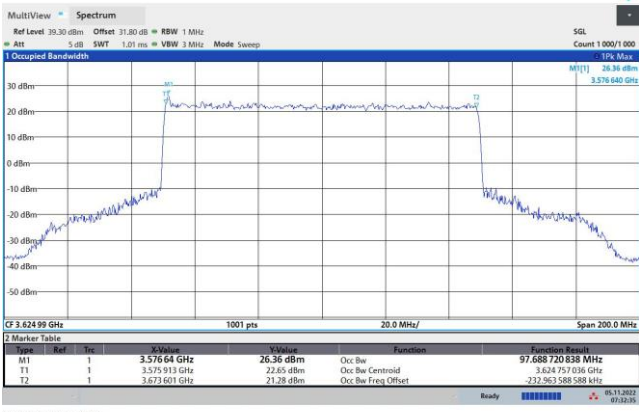

FR1 n48 / 100MHz / Middle Channel / 99%OBW

QPSK

16QAM

64QAM

256QAM

Unwanted Emission (MASK)

FR1 n48 / 10MHz / Lowest Channel / MASK

QPSK