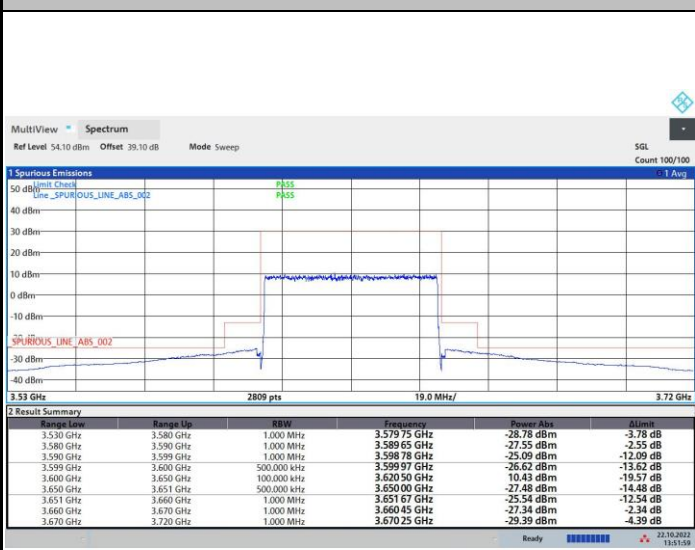

FR1 n48 / 50MHz / Middle Channel / MASK

QPSK

16QAM

64QAM

256QAM

FR1 n48 / 50MHz / Highest Channel / MASK

QPSK

16QAM