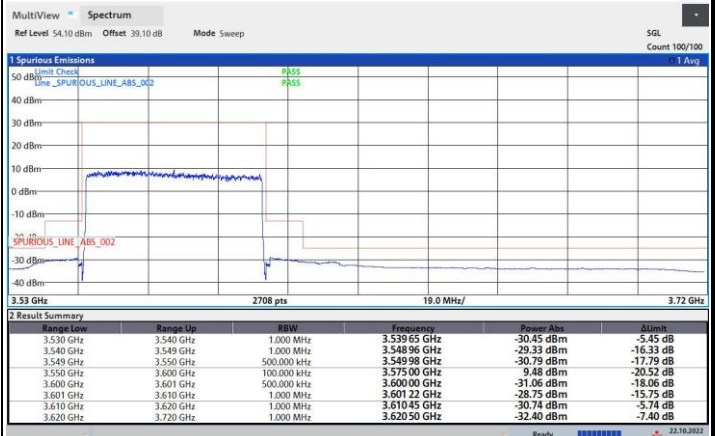

16QAM

64QAM

256QAM

FR1 n48 / 50MHz / Lowest Channel / MASK

QPSK

16QAM

64QAM

256QAM