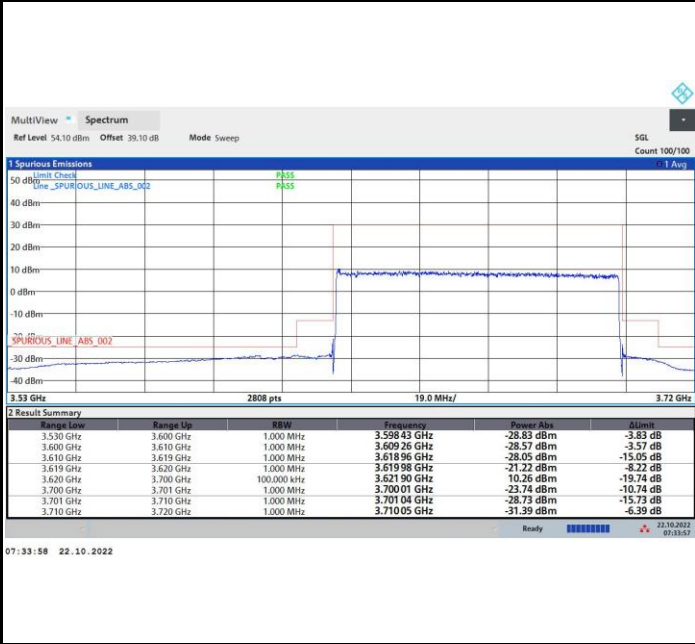

FR1 n48 / 80MHz / Highest Channel / MASK

QPSK

16QAM