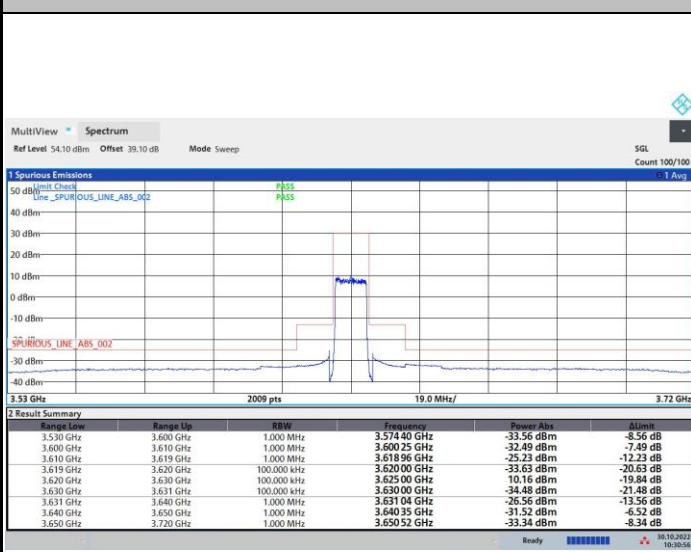

FR1 n48 / 10MHz / Highest Channel / MASK

QPSK

16QAM

64QAM

256QAM

FR1 n48 / 20MHz / Lowest Channel / MASK

QPSK

16QAM