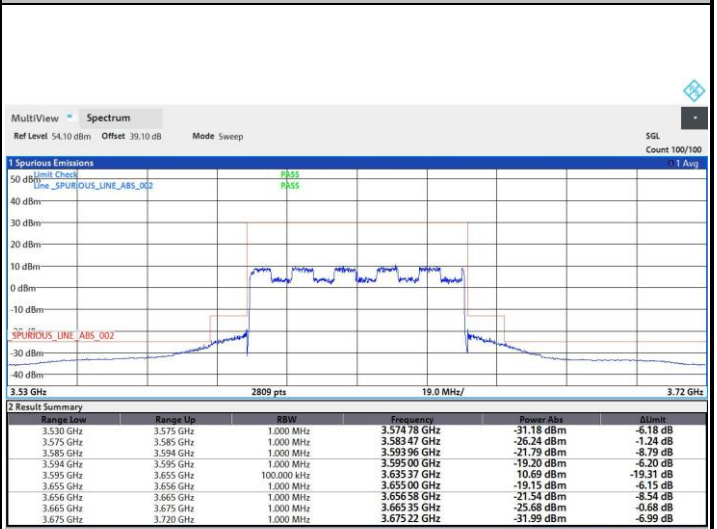

FR1 n48 / 60MHz / Middle Channel / MASK

QPSK

16QAM

07:39:33 19.10.2022

16:42:54 04.11.2022