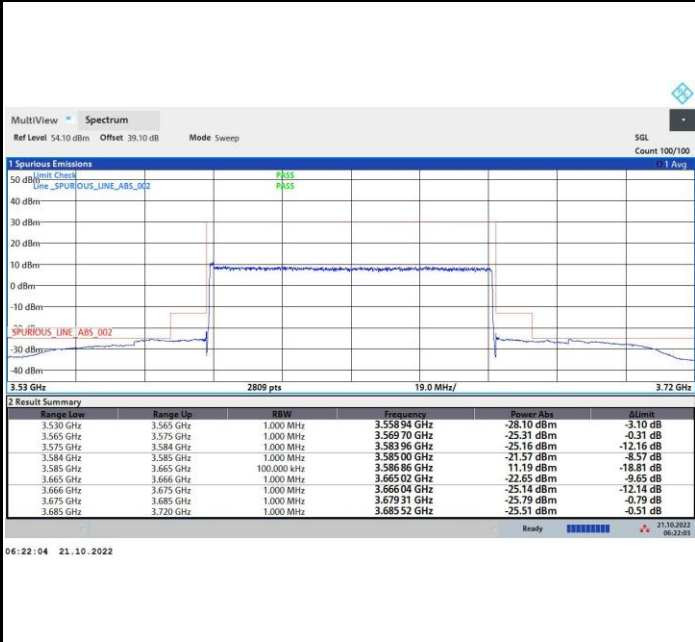

64QAM

256QAM

FR1 n48 / 80MHz / Middle Channel / MASK

QPSK

16QAM

64QAM

256QAM

FR1 n48 / 80MHz / Highest Channel / MASK