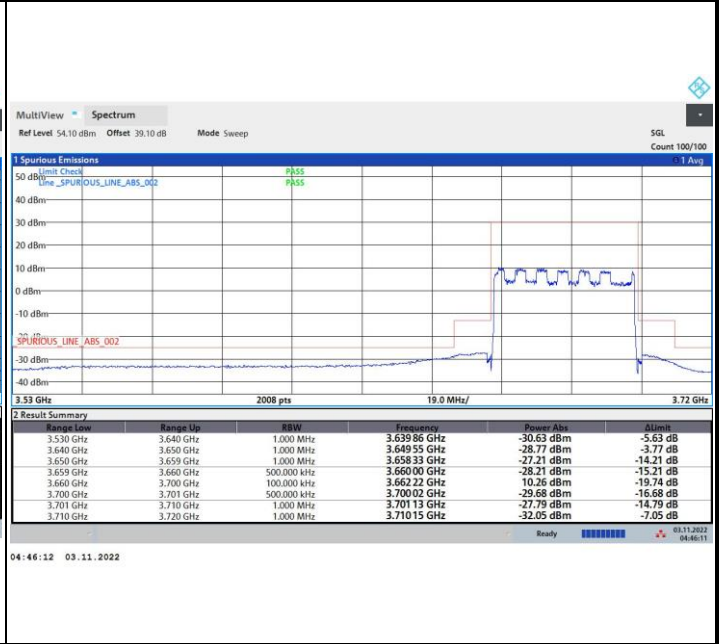

FR1 n48 / 40MHz / Highest Channel / MASK

QPSK

16QAM