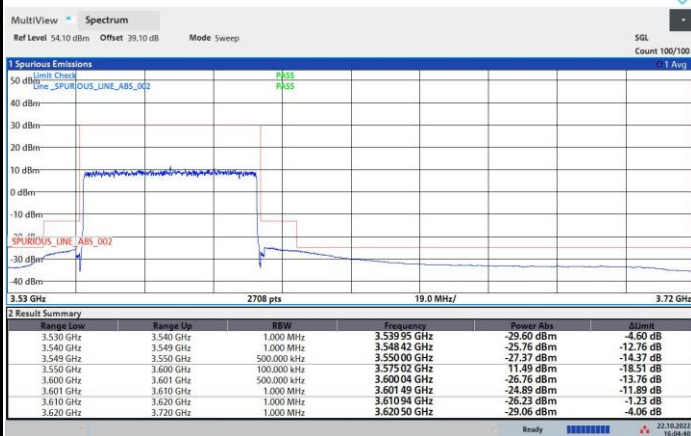

16QAM

64QAM

256QAM

FR1 n48 / 50MHz / Lowest Channel / MASK

QPSK

16QAM

64QAM

256QAM