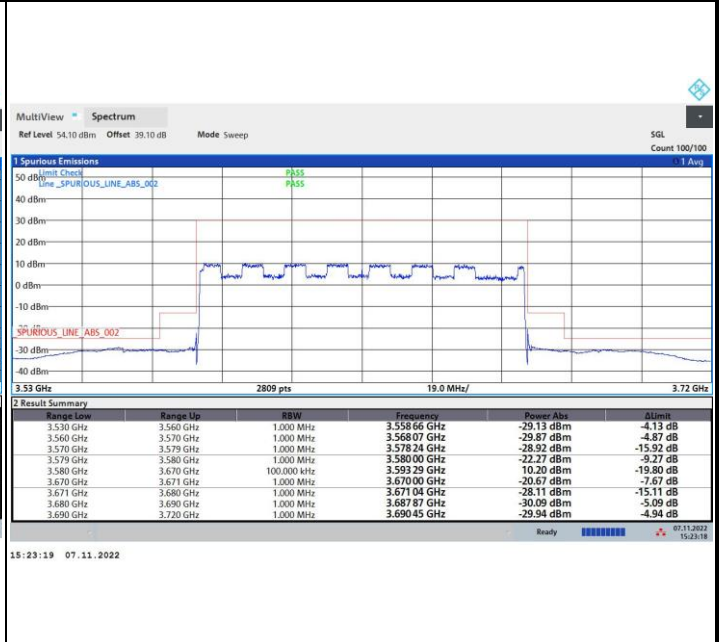

256QAM

FR1 n48 / 90MHz / Middle Channel / MASK

QPSK

16QAM

64QAM

256QAM

FR1 n48 / 90MHz / Highest Channel / MASK

QPSK