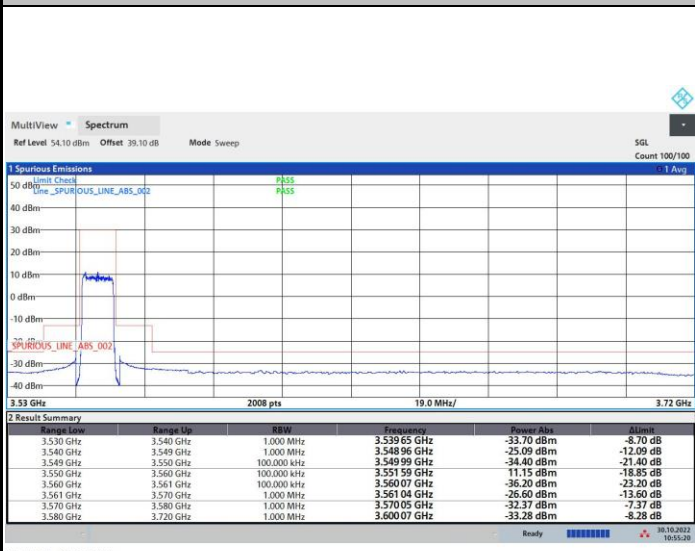

64QAM

256QAM