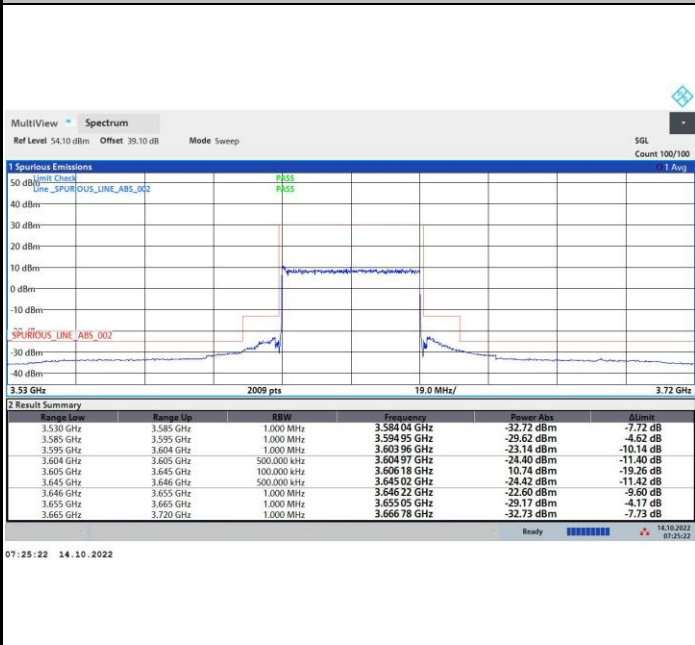

11:24:19 26.10.2022

FR1 n48 / 40MHz / Middle Channel / MASK

QPSK

16QAM

64QAM

256QAM

FR1 n48 / 40MHz / Highest Channel / MASK

QPSK