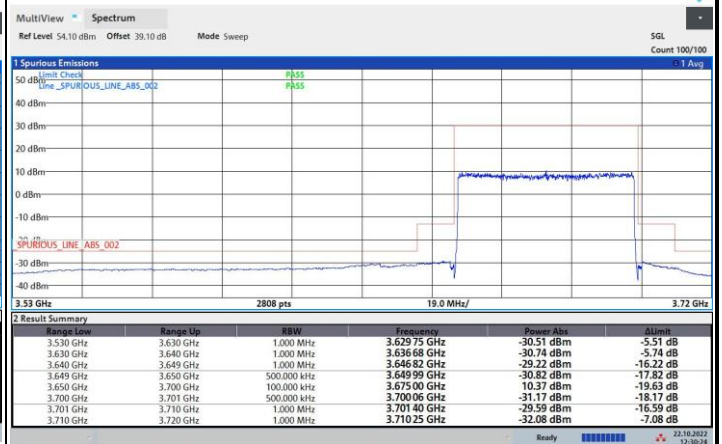

64QAM

256QAM