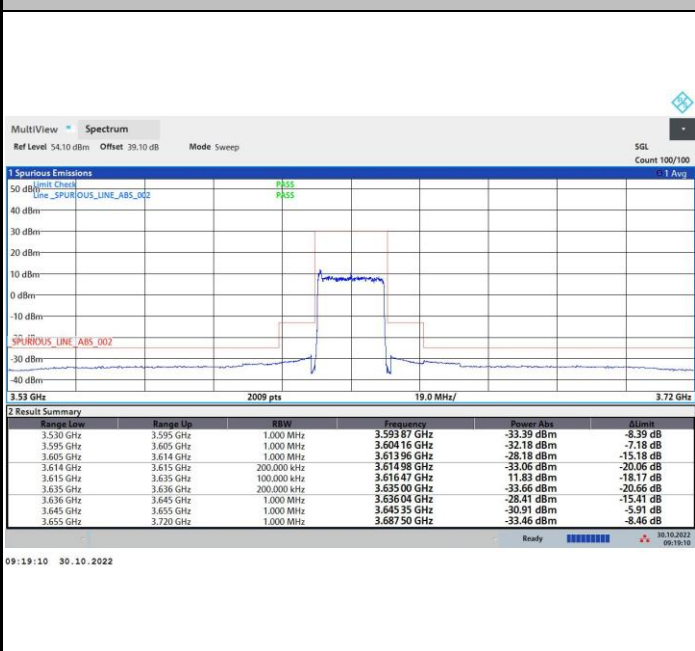

64QAM

256QAM

FR1 n48 / 20MHz / Middle Channel / MASK

QPSK

16QAM

64QAM

256QAM

FR1 n48 / 20MHz / Highest Channel / MASK