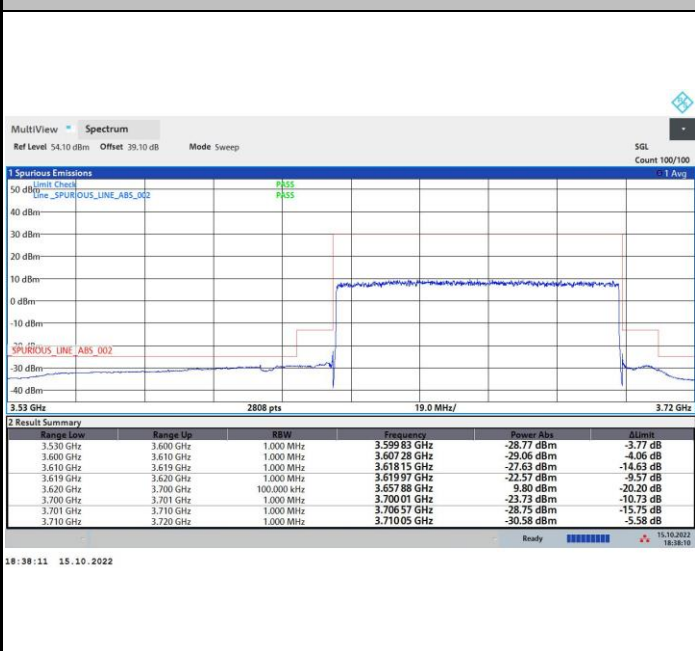

64QAM

256QAM