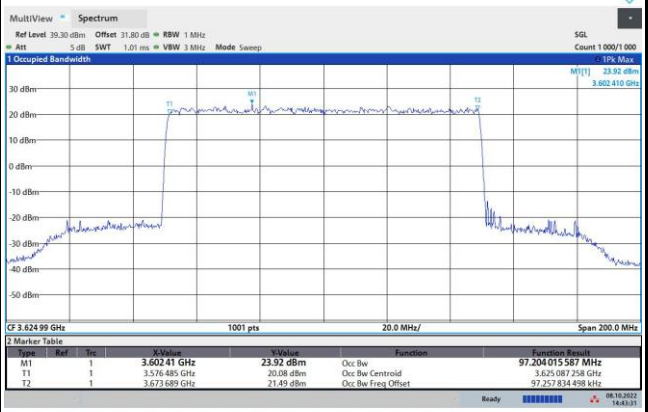

FR1 n48 / 100MHz / Middle Channel / 99%OBW

QPSK

16QAM

64QAM

256QAM

Unwanted Emission (MASK)

FR1 n48 / 10MHz / Lowest Channel / MASK

QPSK