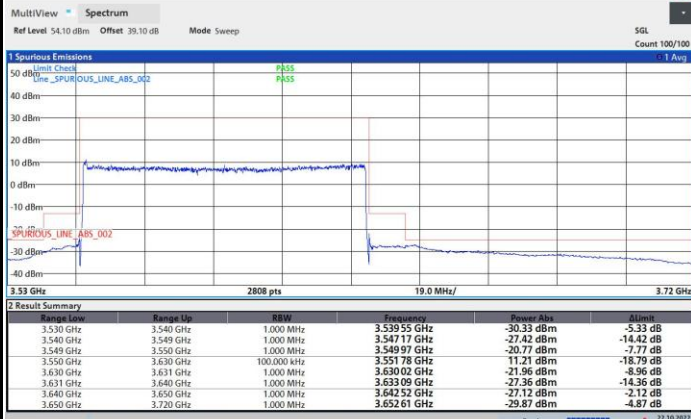

FR1 n48 / 60MHz / Highest Channel / MASK

QPSK

16QAM

64QAM

256QAM

FR1 n48 / 80MHz / Lowest Channel / MASK

QPSK

16QAM