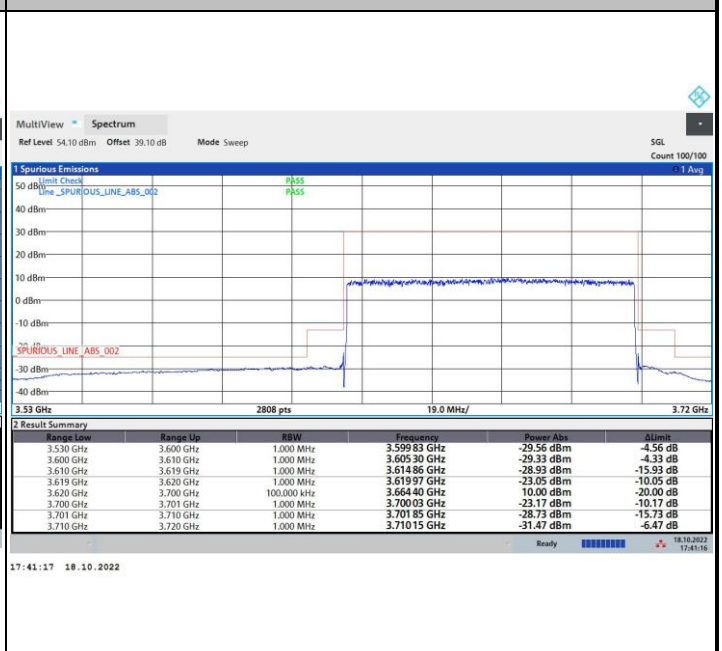

64QAM

256QAM