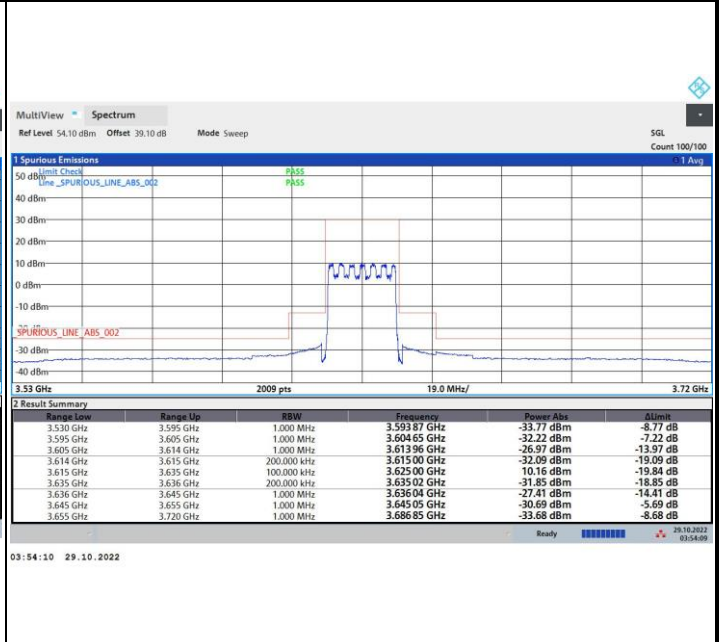

64QAM

256QAM

FR1 n48 / 20MHz / Middle Channel / MASK

QPSK

16QAM

64QAM

256QAM

FR1 n48 / 20MHz / Highest Channel / MASK