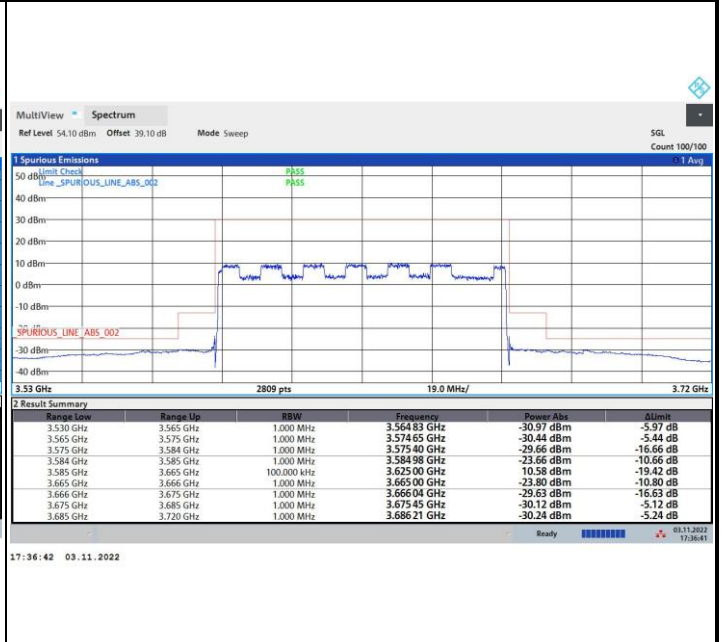

64QAM

256QAM

FR1 n48 / 80MHz / Middle Channel / MASK

QPSK

16QAM

64QAM

256QAM

FR1 n48 / 80MHz / Highest Channel / MASK