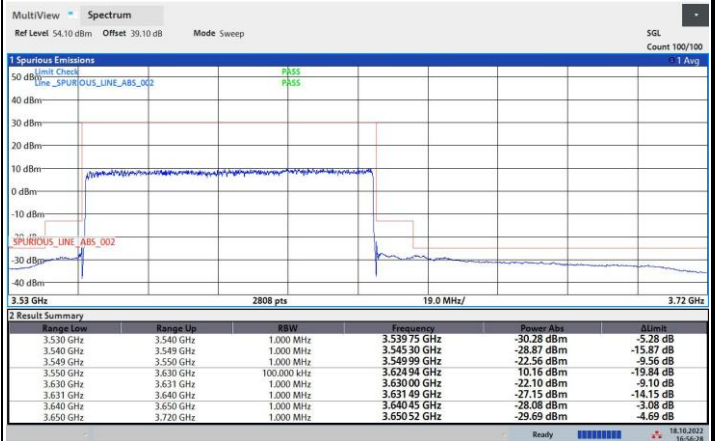

64QAM

256QAM