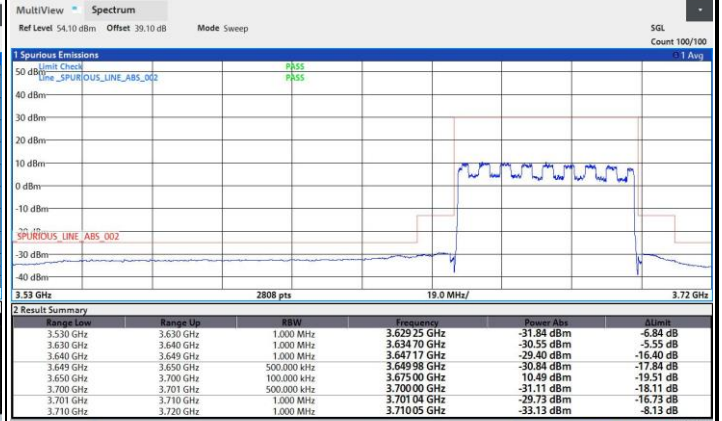

FR1 n48 / 50MHz / Middle Channel / MASK

QPSK

16QAM

64QAM

256QAM

FR1 n48 / 50MHz / Highest Channel / MASK

QPSK

16QAM