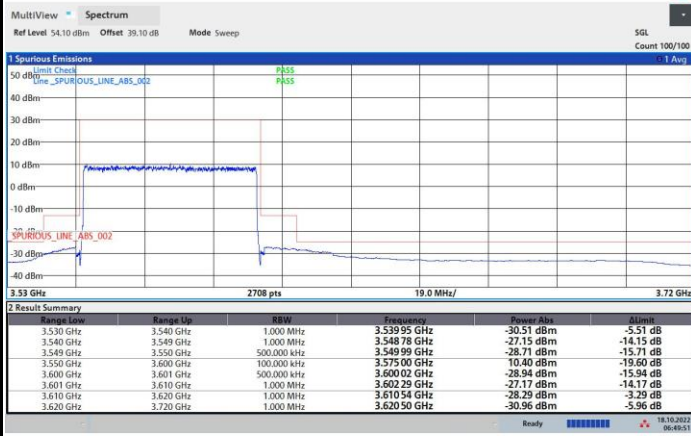

16QAM

64QAM

256QAM

FR1 n48 / 50MHz / Lowest Channel / MASK

QPSK

16QAM

64QAM

256QAM