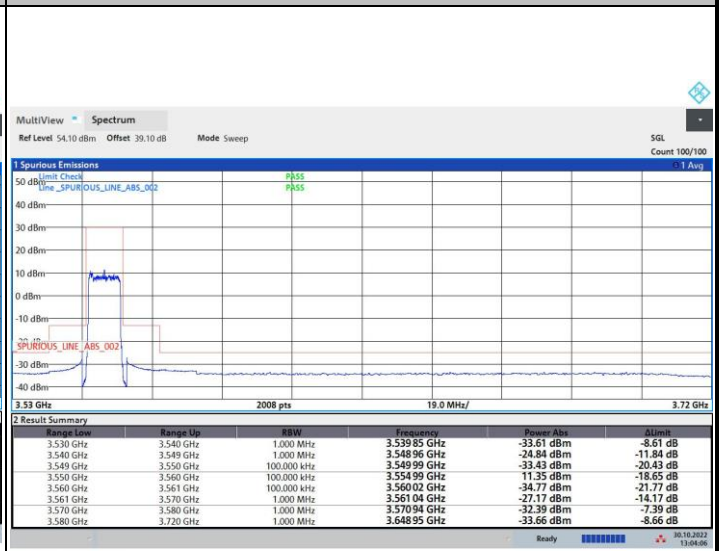

64QAM

256QAM