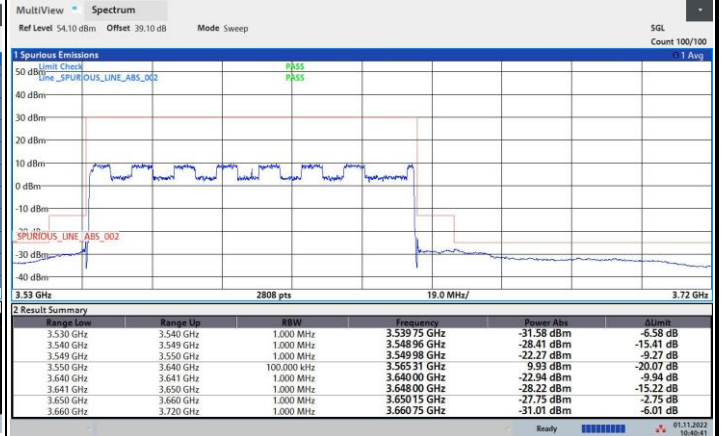

QPSK

16QAM

64QAM

256QAM

FR1 n48 / 90MHz / Lowest Channel / MASK

QPSK

16QAM

64QAM