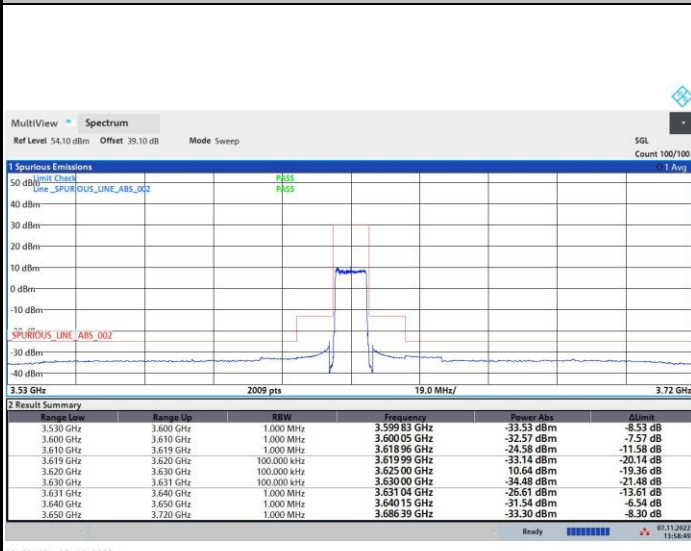

FR1 n48 / 10MHz / Middle Channel / MASK

QPSK

16QAM