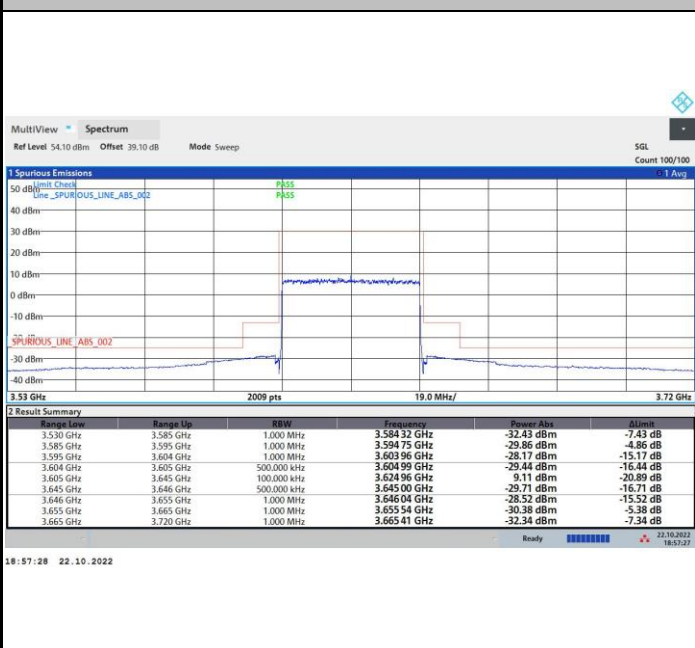

11:24:19 26.10.2022

FR1 n48 / 40MHz / Middle Channel / MASK

QPSK

16QAM

64QAM

256QAM

FR1 n48 / 40MHz / Highest Channel / MASK

QPSK