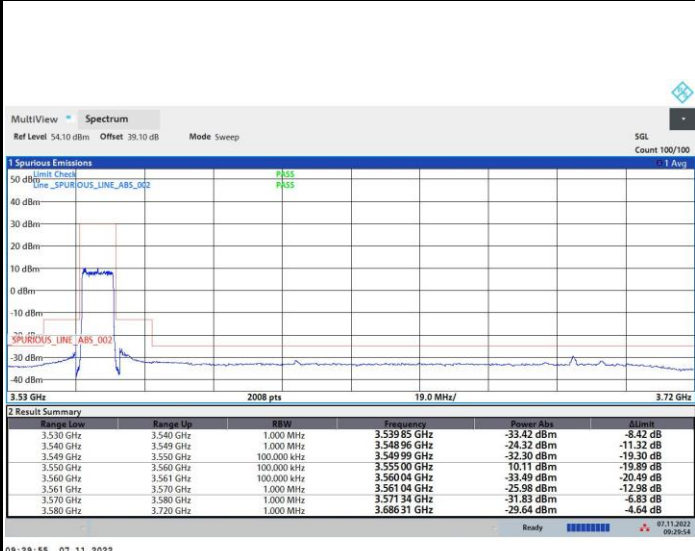

16QAM

64QAM

256QAM

Unwanted Emission (MASK)

FR1 n48 / 10MHz / Lowest Channel / MASK

QPSK

16QAM

64QAM