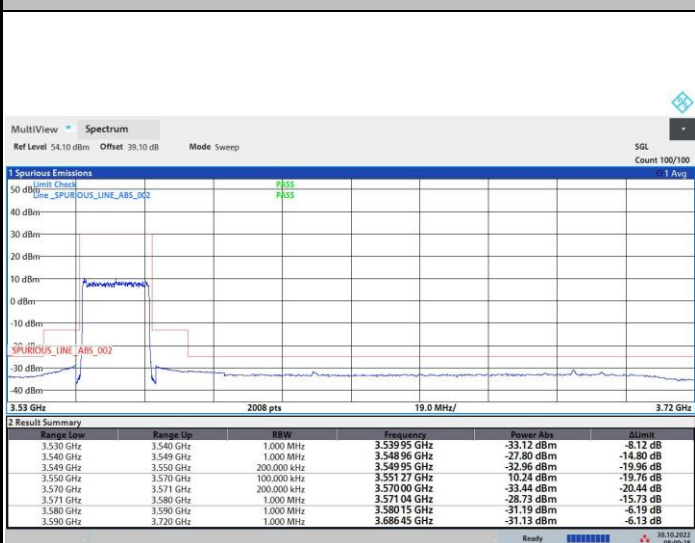

16QAM

64QAM

256QAM

FR1 n48 / 20MHz / Lowest Channel / MASK

QPSK

16QAM

64QAM

256QAM