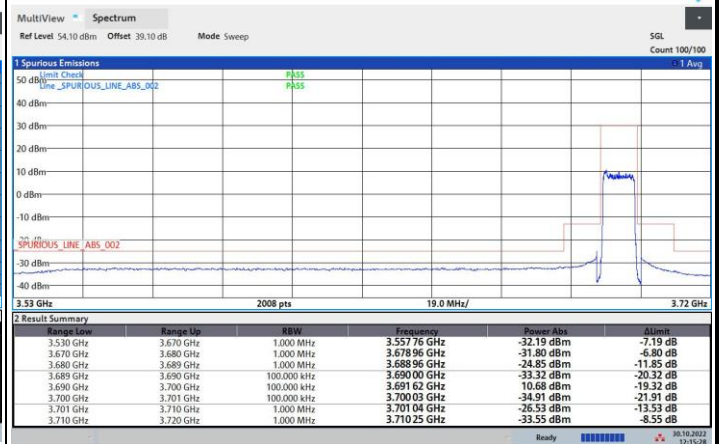

64QAM

256QAM