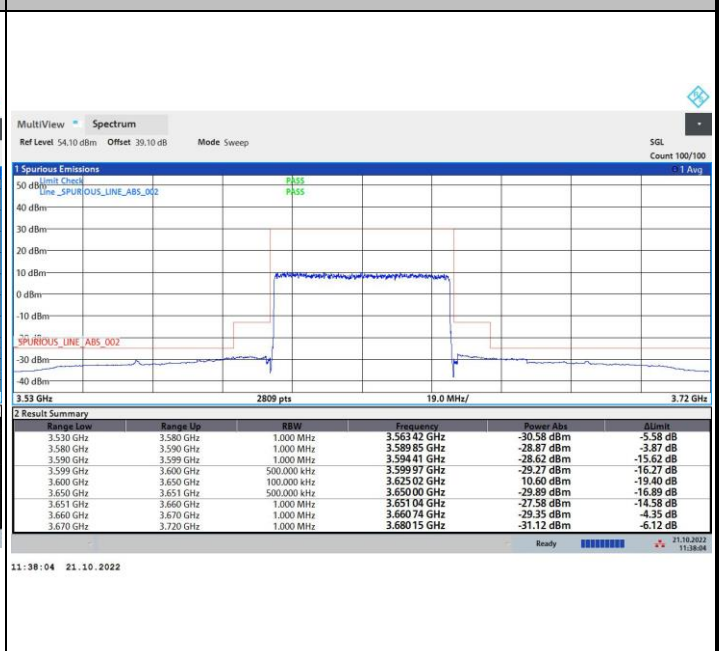

15:58:13 22.10.2022

12:15:09 22.10.2022

FR1 n48 / 50MHz / Middle Channel / MASK

QPSK

16QAM

64QAM

256QAM

FR1 n48 / 50MHz / Highest Channel / MASK