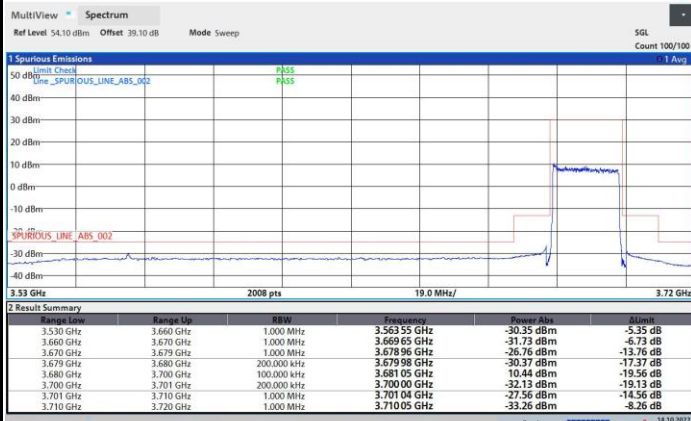

FR1 n48 / 20MHz / Middle Channel / MASK

QPSK

16QAM

64QAM

256QAM

FR1 n48 / 20MHz / Highest Channel / MASK

QPSK

16QAM