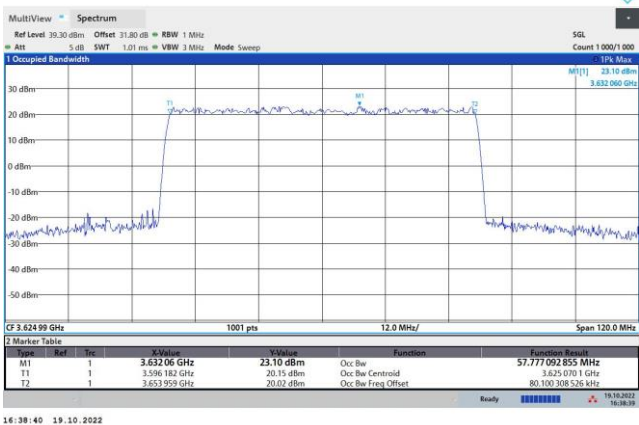

64QAM

256QAM