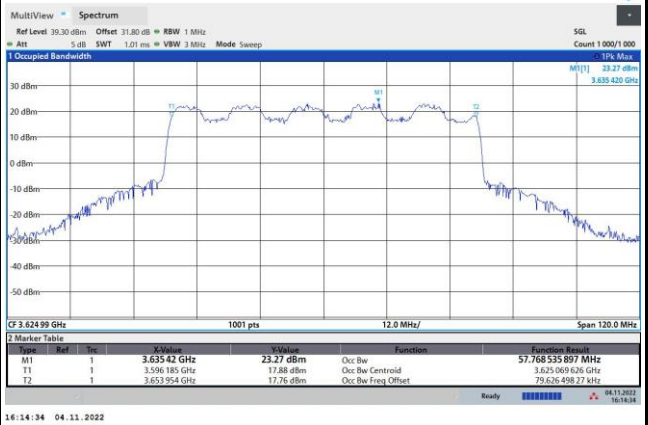

FR1 n48 / 60MHz / Middle Channel / 99%OBW

QPSK

16QAM