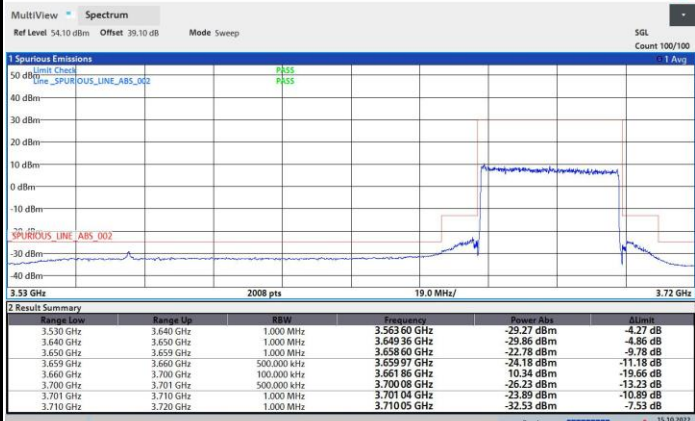

FR1 n48 / 40MHz / Highest Channel / MASK

QPSK

16QAM

05:56:25 15.10.2022