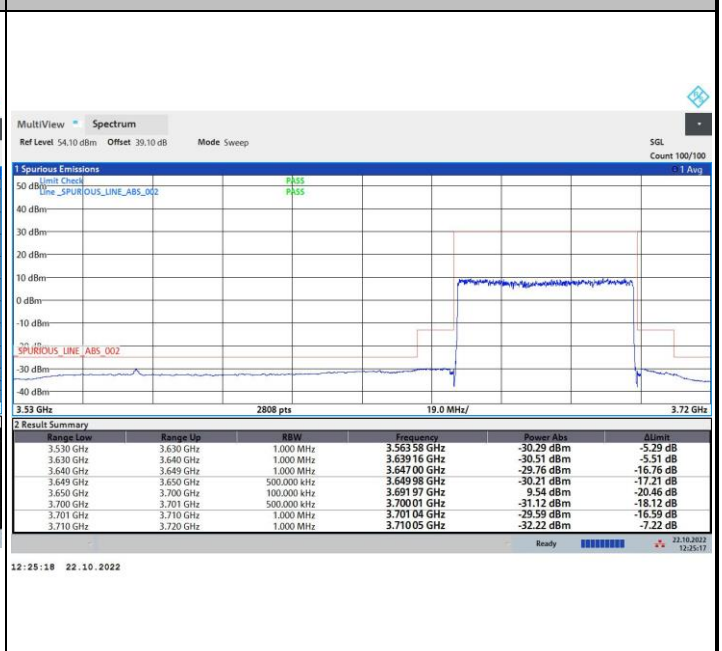

64QAM

256QAM