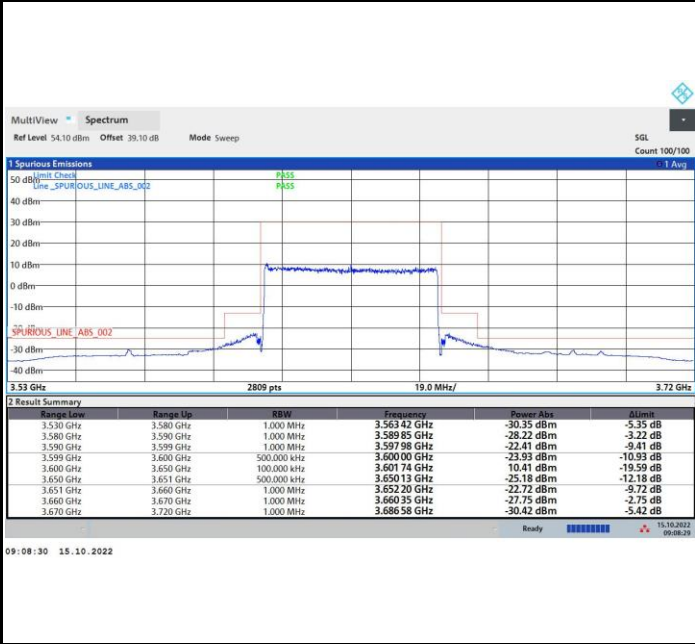

15:58:13 22.10.2022

12:15:09 22.10.2022

FR1 n48 / 50MHz / Middle Channel / MASK

QPSK

16QAM

64QAM

256QAM

FR1 n48 / 50MHz / Highest Channel / MASK