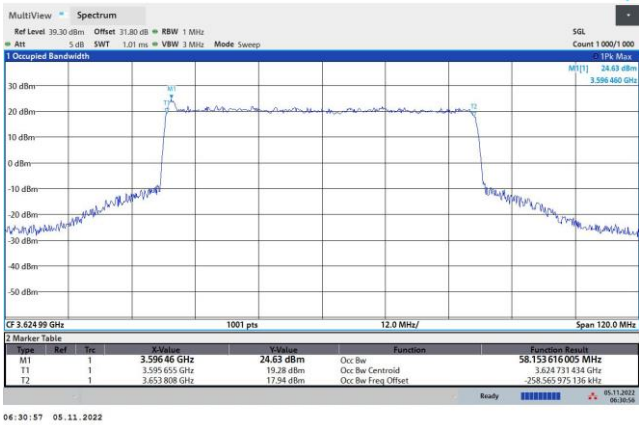

FR1 n48 / 60MHz / Middle Channel / 99%OBW

QPSK

16QAM