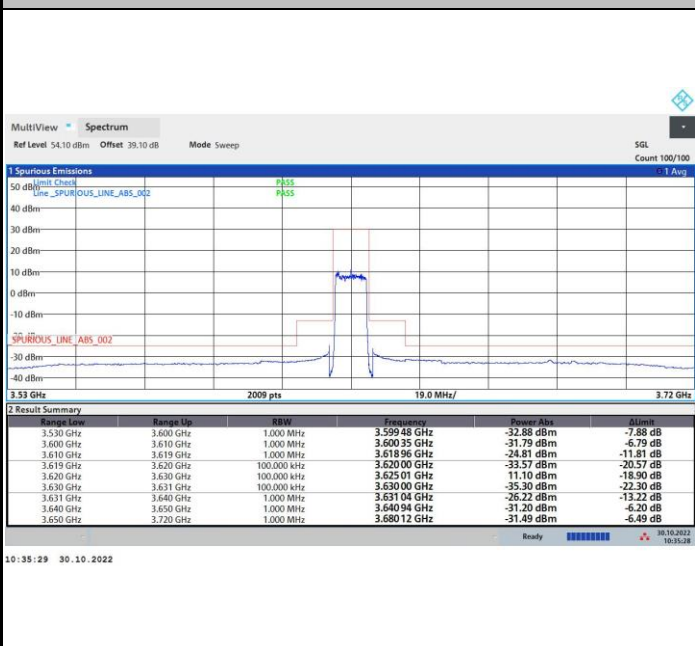

256QAM

FR1 n48 / 10MHz / Middle Channel / MASK

QPSK

16QAM

64QAM

256QAM

FR1 n48 / 10MHz / Highest Channel / MASK

QPSK