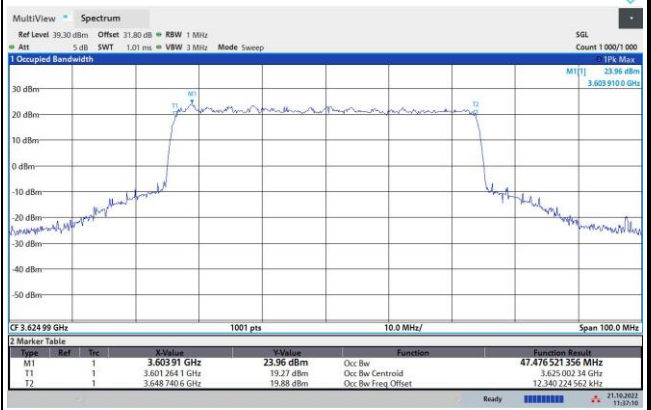

64QAM

256QAM

FR1 n48 / 50MHz / Middle Channel / 99%OBW

QPSK

16QAM

64QAM

256QAM

FR1 n48 / 60MHz / Middle Channel / 99%OBW