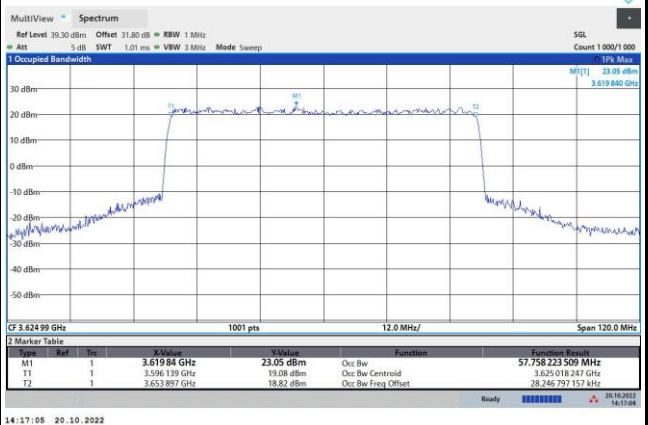

64QAM

256QAM