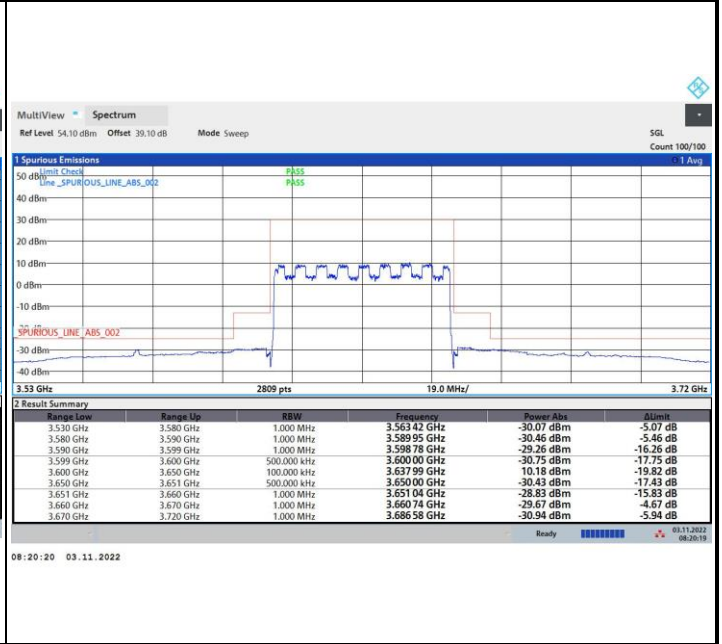

15:58:13 22.10.2022

12:15:09 22.10.2022

FR1 n48 / 50MHz / Middle Channel / MASK

QPSK

16QAM

64QAM

256QAM

FR1 n48 / 50MHz / Highest Channel / MASK