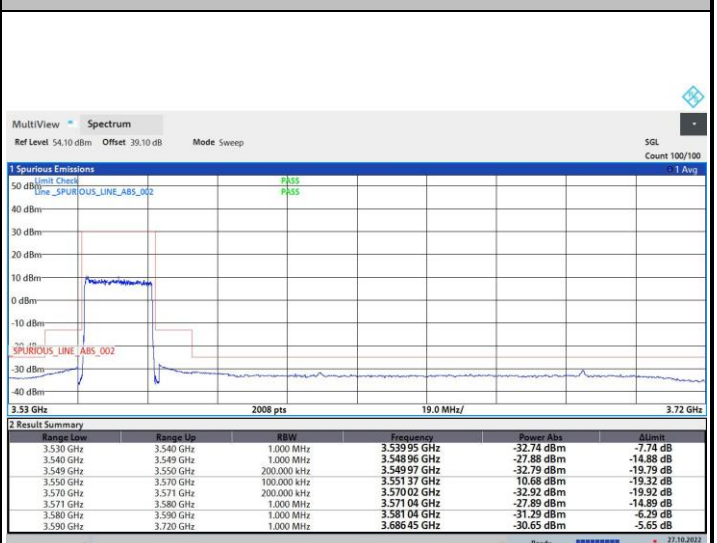

16QAM

64QAM

256QAM

FR1 n48 / 20MHz / Lowest Channel / MASK

QPSK

16QAM

64QAM

256QAM