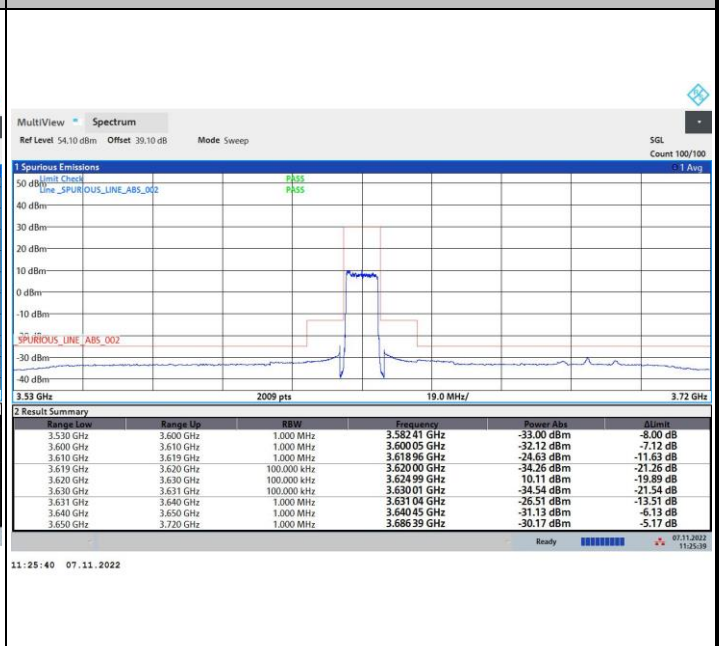

256QAM

FR1 n48 / 10MHz / Middle Channel / MASK

QPSK

16QAM

64QAM

256QAM

FR1 n48 / 10MHz / Highest Channel / MASK

QPSK