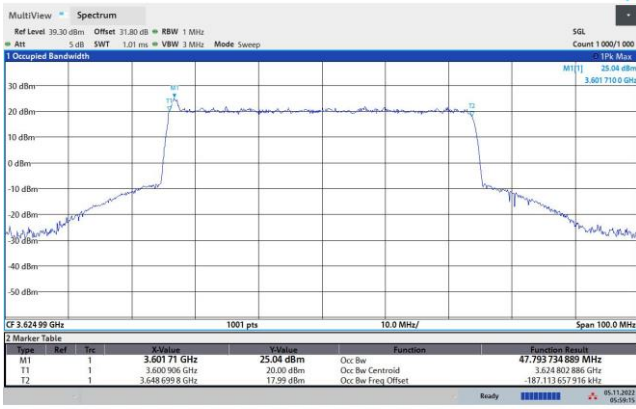

64QAM

256QAM

FR1 n48 / 50MHz / Middle Channel / 99%OBW

QPSK

16QAM

64QAM

256QAM

FR1 n48 / 60MHz / Middle Channel / 99%OBW