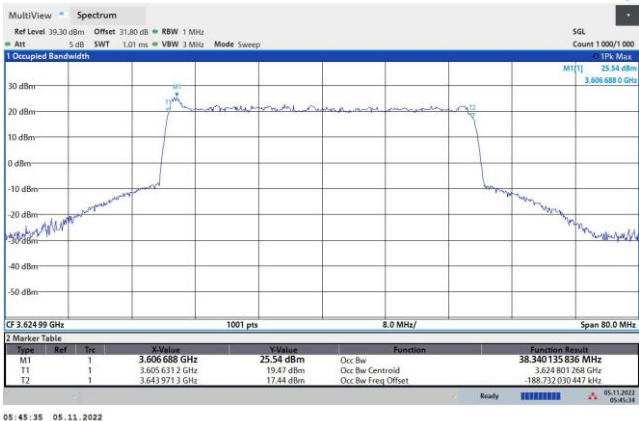

FR1 n48 / 20MHz / Middle Channel / 99%OBW

QPSK

16QAM

64QAM

256QAM

FR1 n48 / 40MHz / Middle Channel / 99%OBW

QPSK

16QAM