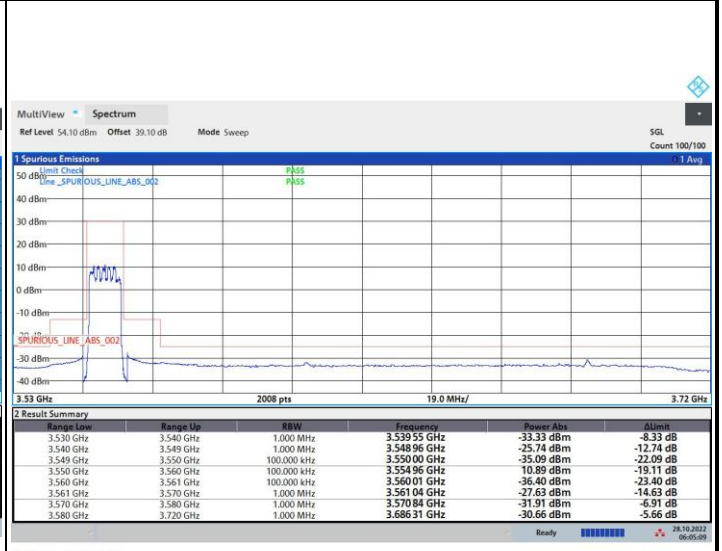

16QAM

64QAM

256QAM

Unwanted Emission (MASK)

FR1 n48 / 10MHz / Lowest Channel / MASK

QPSK

16QAM

64QAM