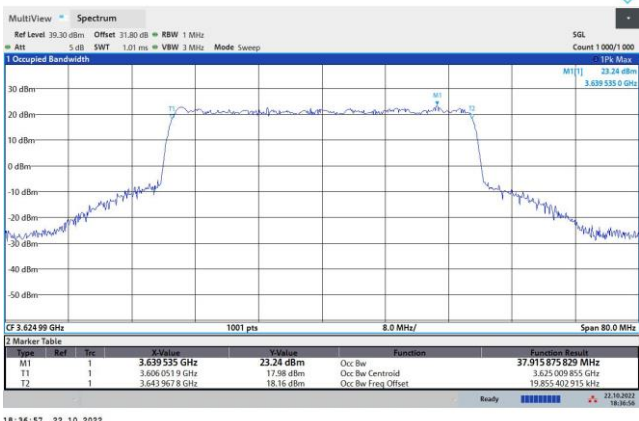

64QAM

256QAM