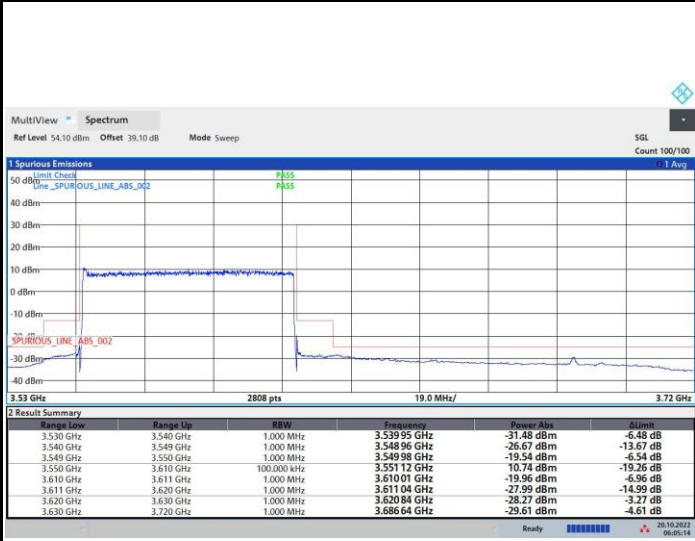

QPSK

16QAM

64QAM

256QAM

FR1 n48 / 60MHz / Lowest Channel / MASK

QPSK

16QAM

64QAM