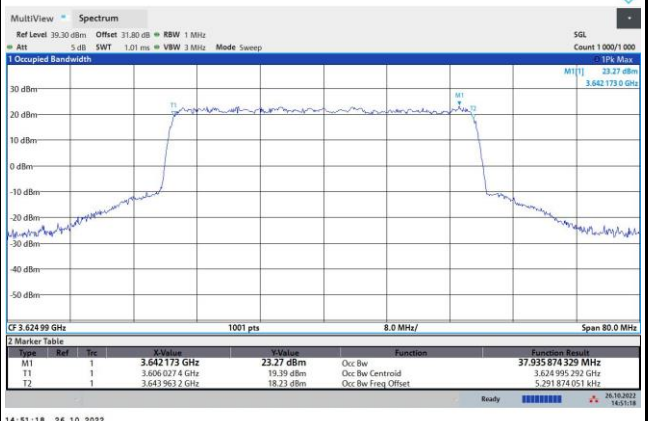

64QAM

256QAM