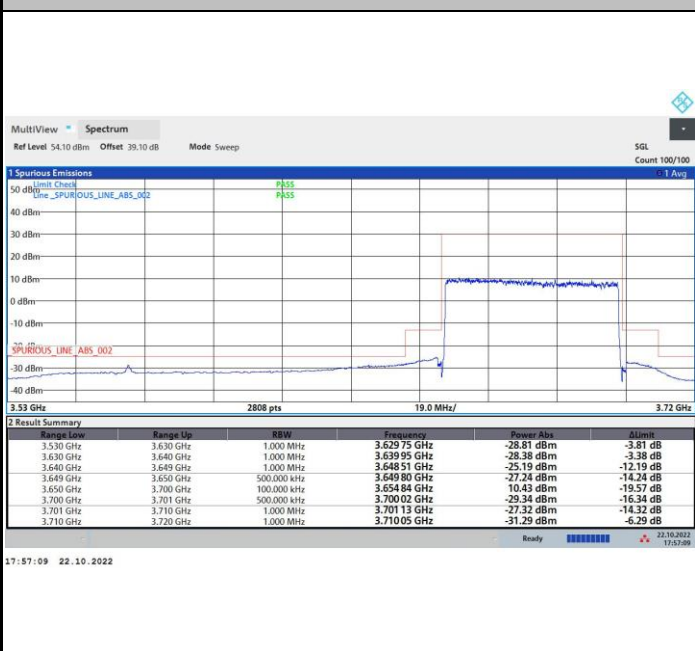

64QAM

256QAM