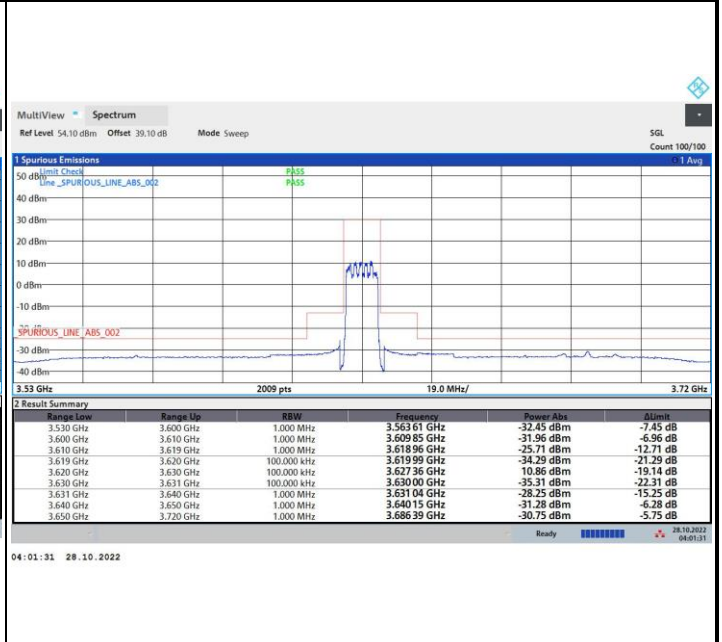

256QAM

FR1 n48 / 10MHz / Middle Channel / MASK

QPSK

16QAM

64QAM

256QAM

FR1 n48 / 10MHz / Highest Channel / MASK

QPSK