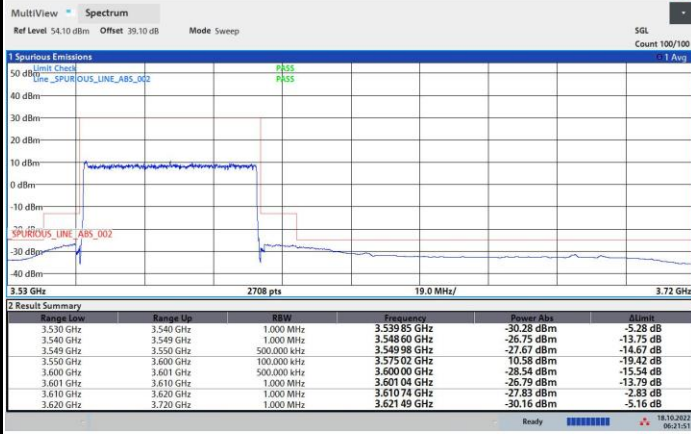

FR1 n48 / 50MHz / Lowest Channel / MASK

QPSK

16QAM

06:21:51 18.10.2022

06:19:58 04.11.2022