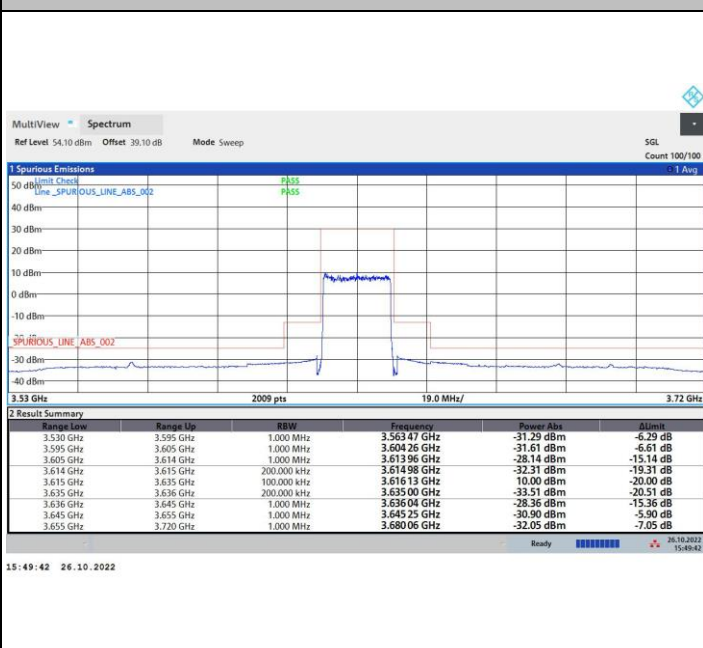

FR1 n48 / 20MHz / Middle Channel / MASK

QPSK

16QAM

64QAM

256QAM

FR1 n48 / 20MHz / Highest Channel / MASK

QPSK

16QAM