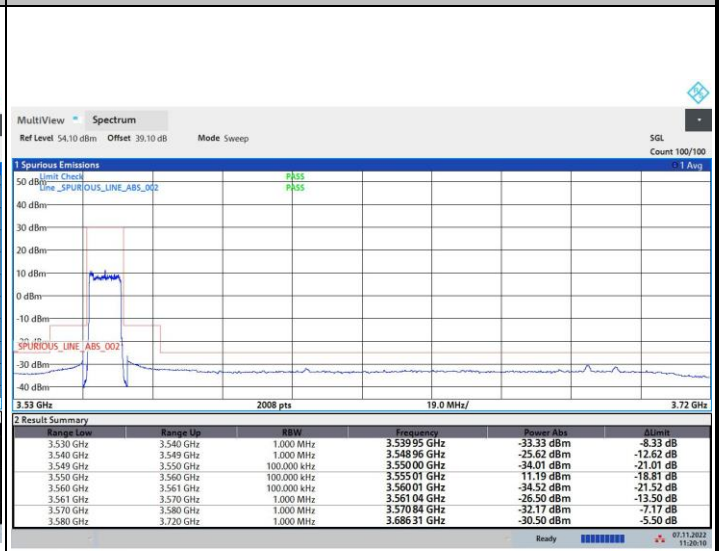

64QAM

256QAM