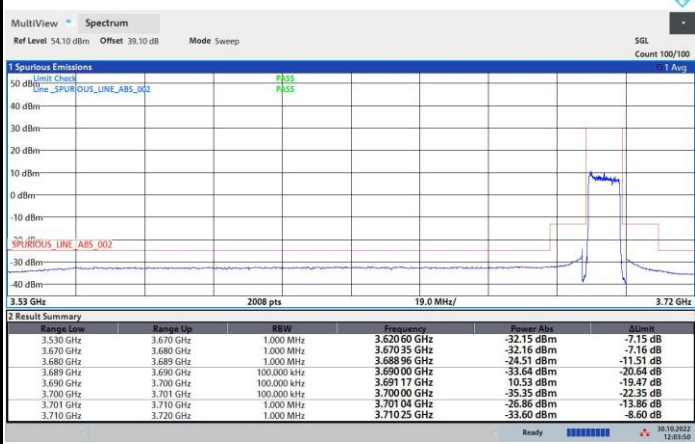

64QAM

256QAM