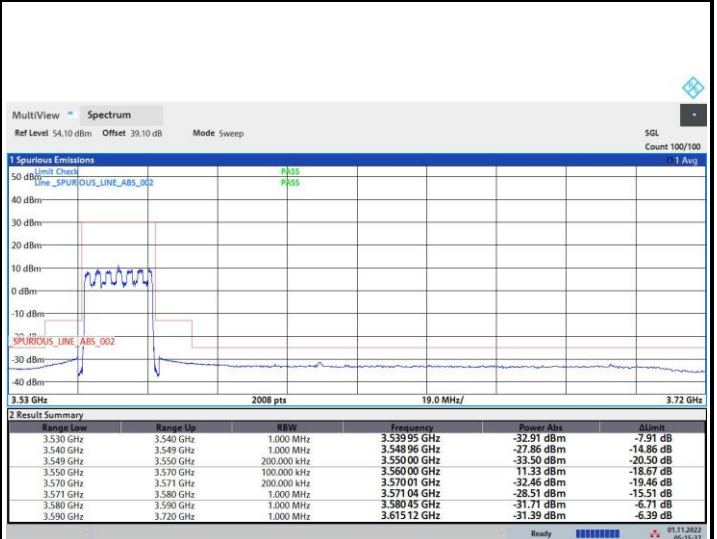

16QAM

64QAM

256QAM

FR1 n48 / 20MHz / Lowest Channel / MASK

QPSK

16QAM

64QAM

256QAM