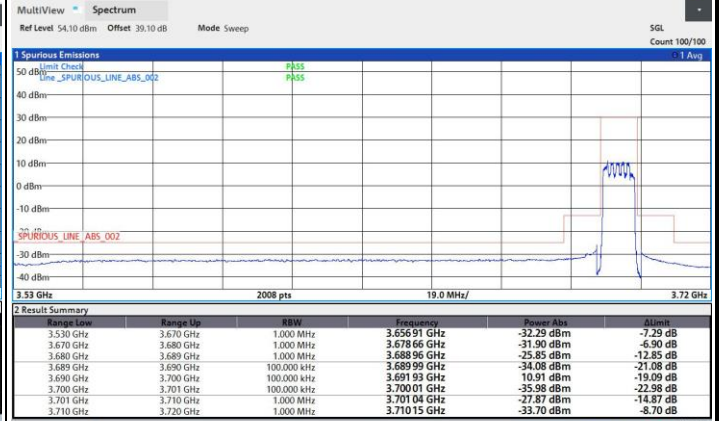

FR1 n48 / 10MHz / Highest Channel / MASK

QPSK

16QAM