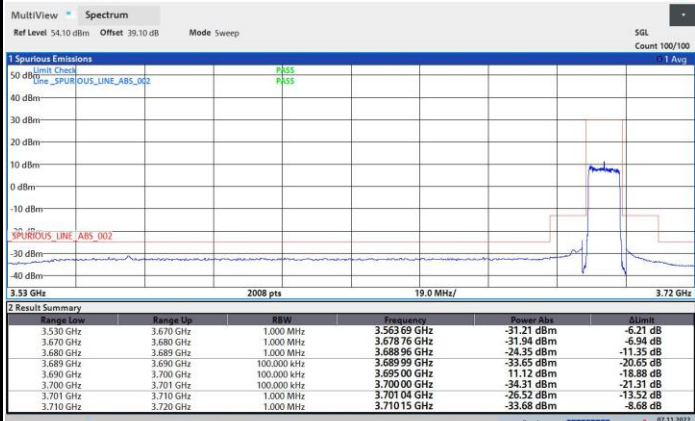

FR1 n48 / 10MHz / Highest Channel / MASK

QPSK

16QAM