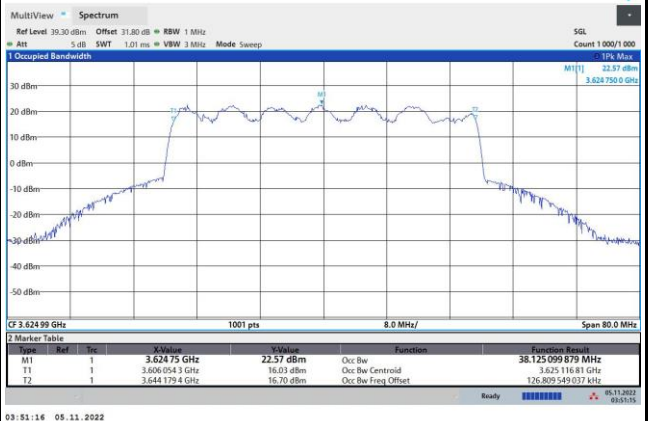

FR1 n48 / 20MHz / Middle Channel / 99%OBW

QPSK

16QAM

64QAM

256QAM

FR1 n48 / 40MHz / Middle Channel / 99%OBW

QPSK

16QAM