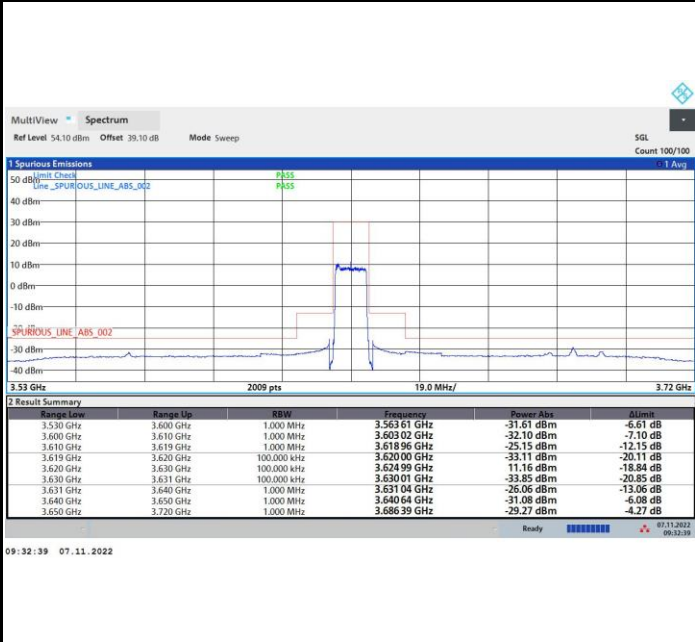

256QAM

FR1 n48 / 10MHz / Middle Channel / MASK

QPSK

16QAM

64QAM

256QAM

FR1 n48 / 10MHz / Highest Channel / MASK

QPSK