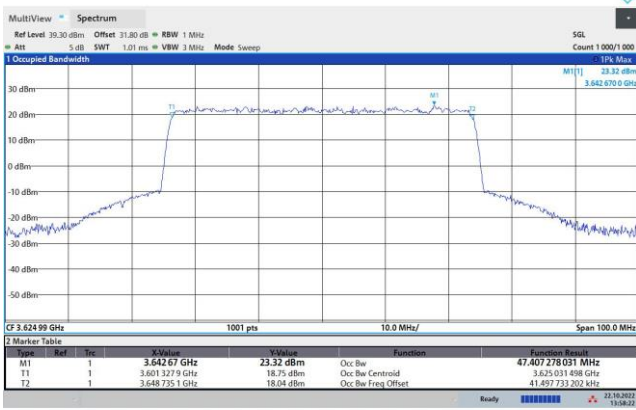

64QAM

256QAM

FR1 n48 / 50MHz / Middle Channel / 99%OBW

QPSK

16QAM

64QAM

256QAM

FR1 n48 / 60MHz / Middle Channel / 99%OBW