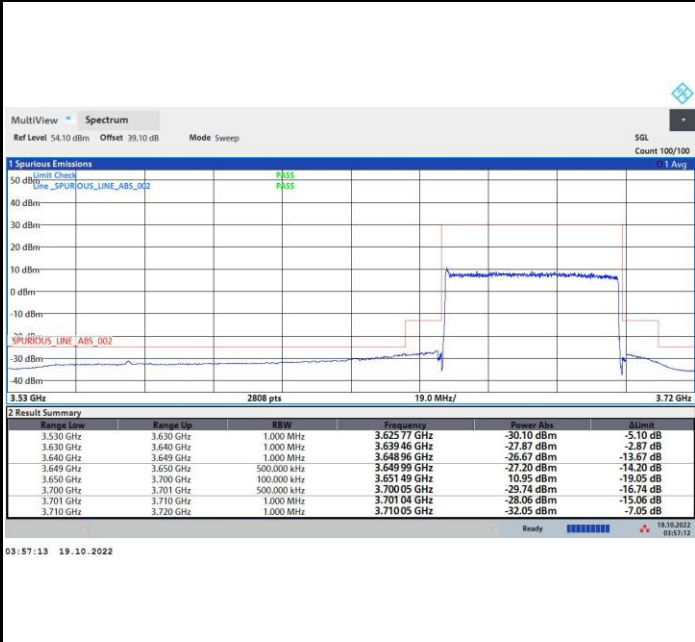

FR1 n48 / 50MHz / Highest Channel / MASK

QPSK

16QAM