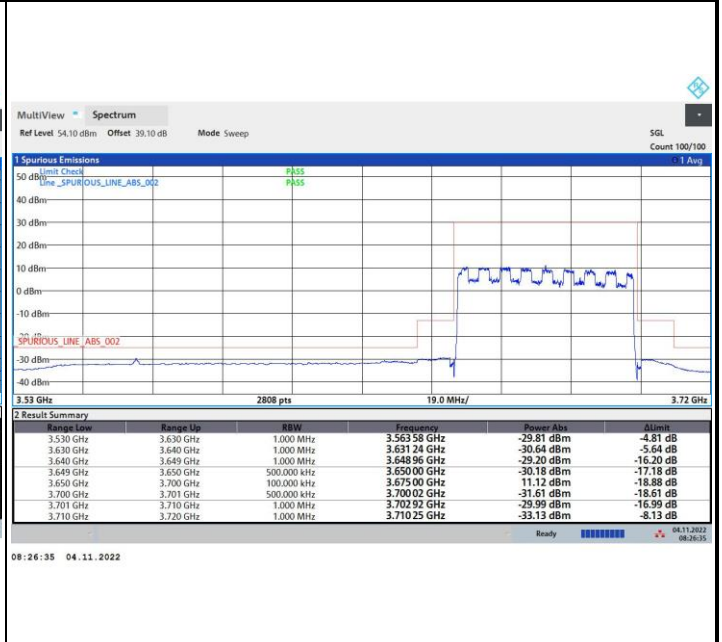

FR1 n48 / 50MHz / Highest Channel / MASK

QPSK

16QAM