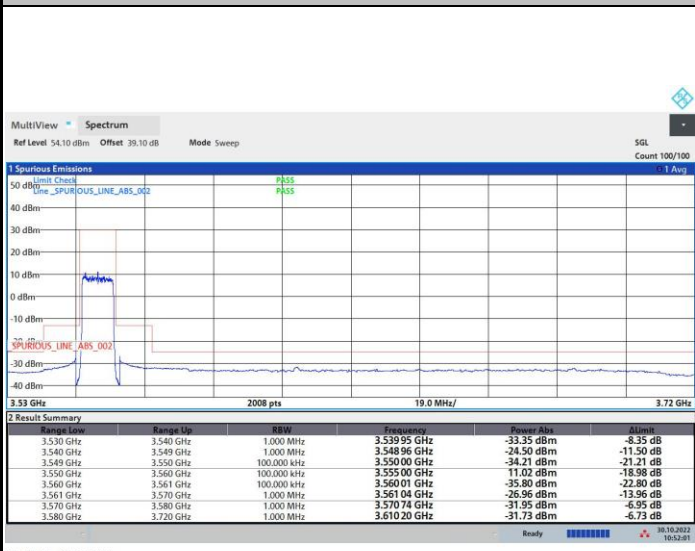

64QAM

256QAM