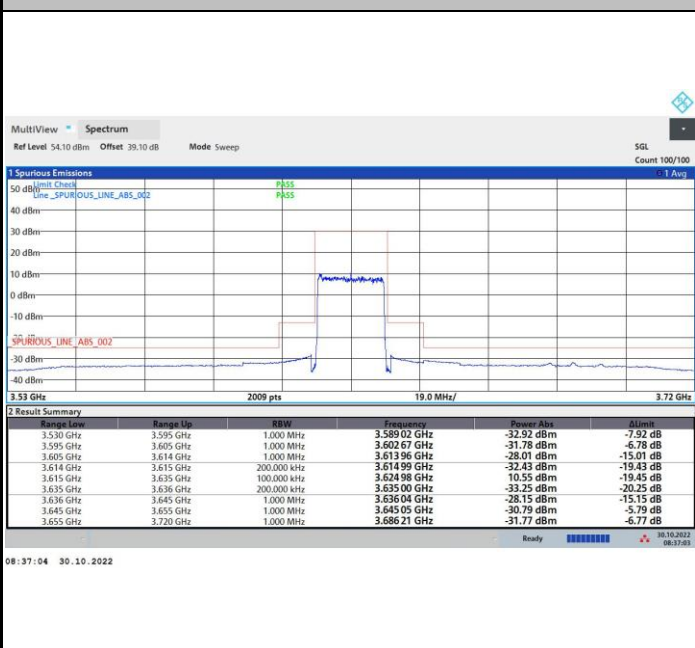

FR1 n48 / 20MHz / Middle Channel / MASK

QPSK

16QAM

64QAM

256QAM

FR1 n48 / 20MHz / Highest Channel / MASK

QPSK

16QAM