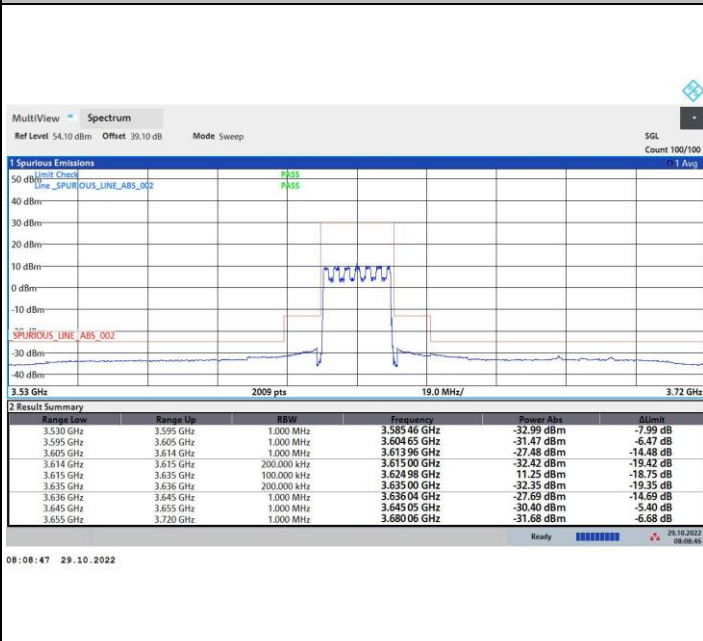

FR1 n48 / 20MHz / Middle Channel / MASK

QPSK

16QAM