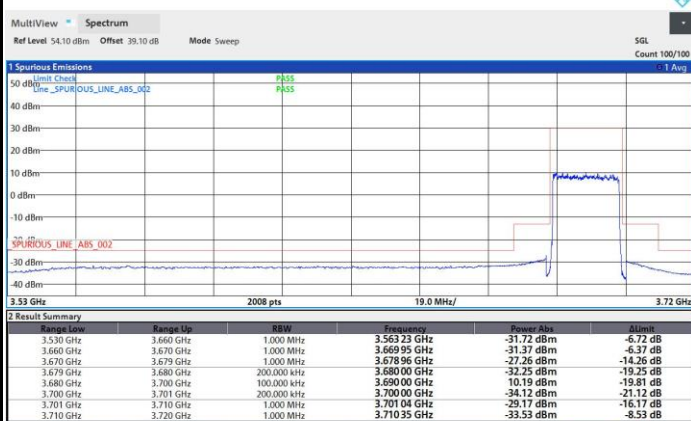

64QAM

256QAM