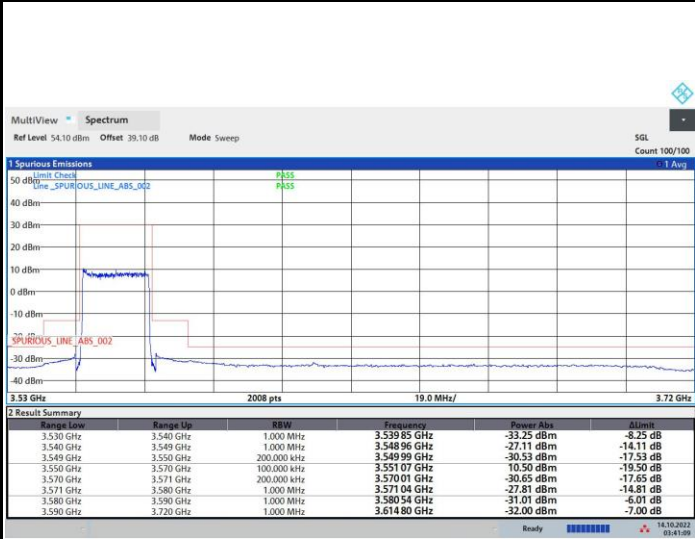

16QAM

64QAM

256QAM

FR1 n48 / 20MHz / Lowest Channel / MASK

QPSK

16QAM

64QAM

256QAM