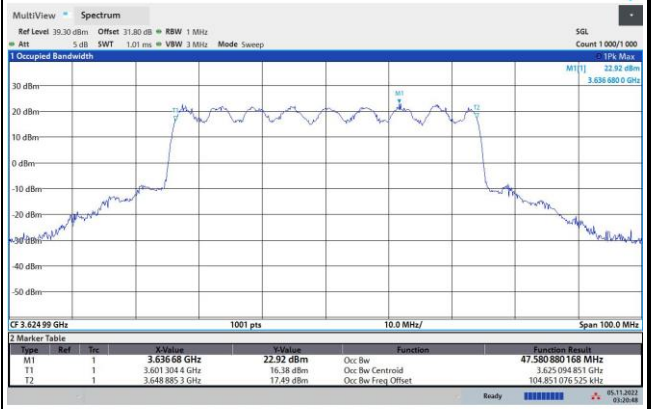

64QAM

256QAM

FR1 n48 / 50MHz / Middle Channel / 99%OBW

QPSK

16QAM

64QAM

256QAM

FR1 n48 / 60MHz / Middle Channel / 99%OBW