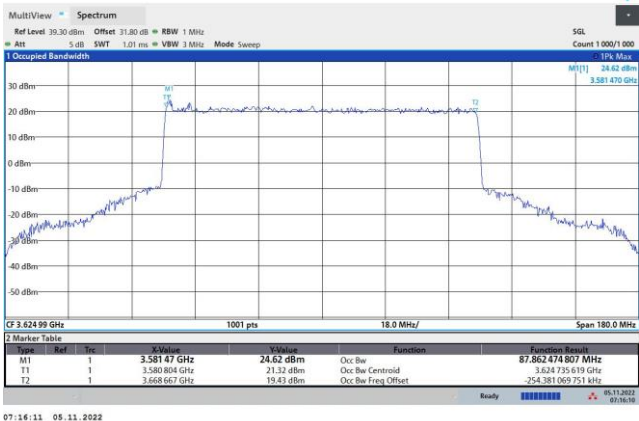

FR1 n48 / 90MHz / Middle Channel / 99%OBW

QPSK