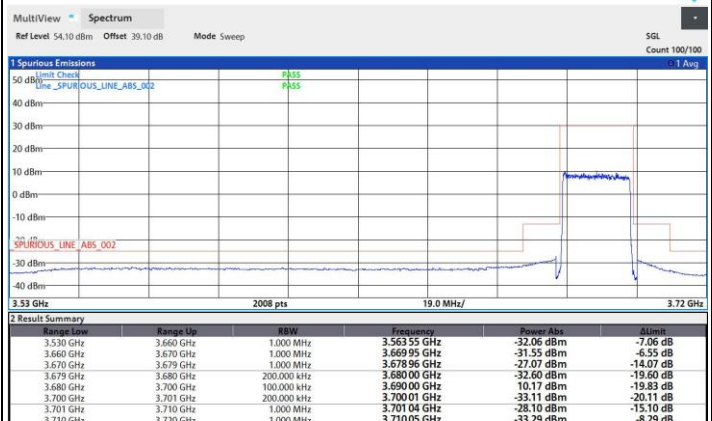

64QAM

256QAM