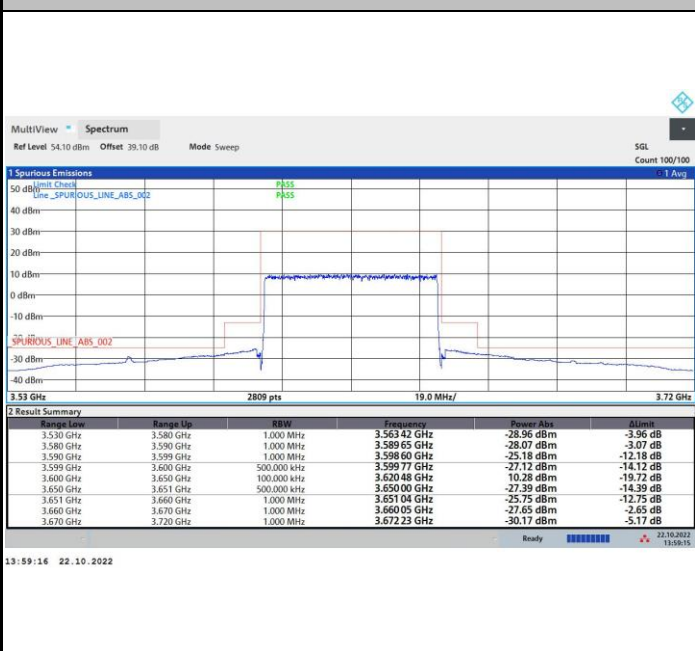

15:58:13 22.10.2022

12:15:09 22.10.2022

FR1 n48 / 50MHz / Middle Channel / MASK

QPSK

16QAM

64QAM

256QAM

FR1 n48 / 50MHz / Highest Channel / MASK