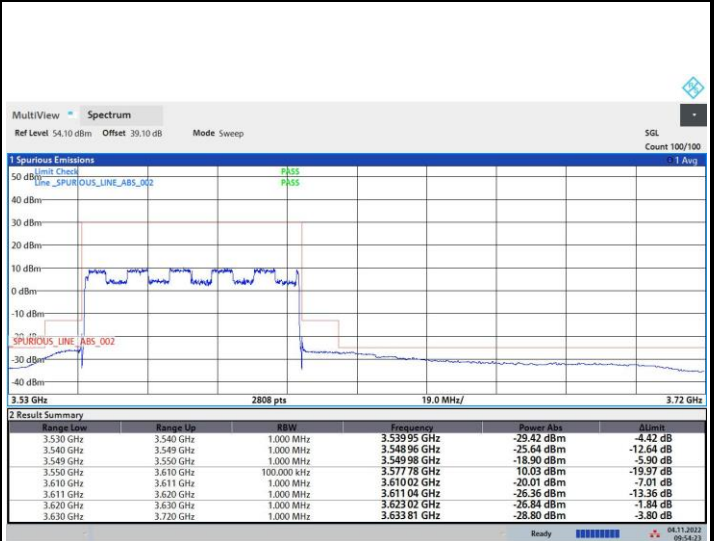

QPSK

16QAM

64QAM

256QAM

FR1 n48 / 60MHz / Lowest Channel / MASK

QPSK

16QAM

64QAM