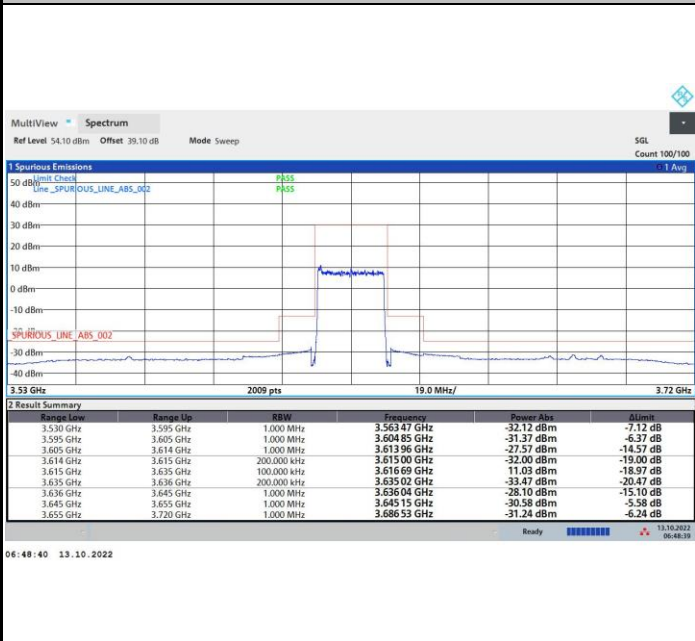

FR1 n48 / 20MHz / Middle Channel / MASK

QPSK

16QAM