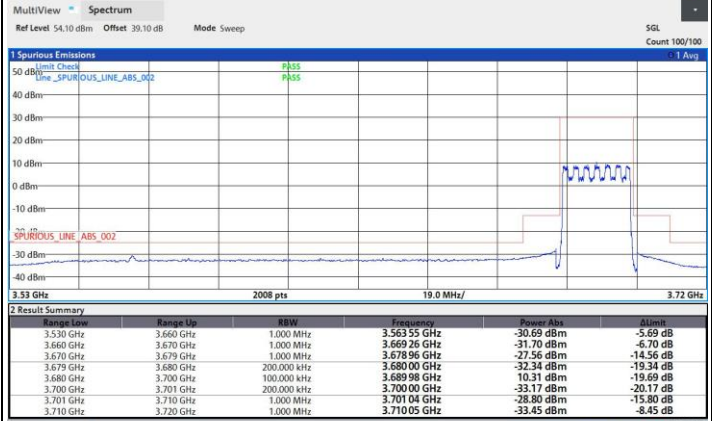

FR1 n48 / 20MHz / Middle Channel / MASK

QPSK

16QAM

64QAM

256QAM

FR1 n48 / 20MHz / Highest Channel / MASK

QPSK

16QAM