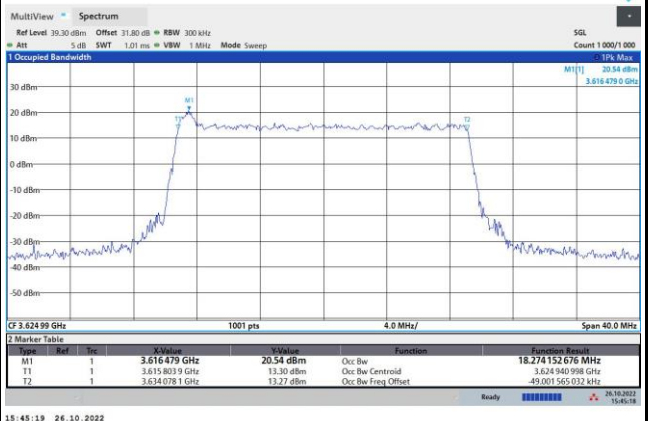

FR1 n48 / 20MHz / Middle Channel / 99%OBW

QPSK

16QAM

64QAM

256QAM

FR1 n48 / 40MHz / Middle Channel / 99%OBW

QPSK

16QAM