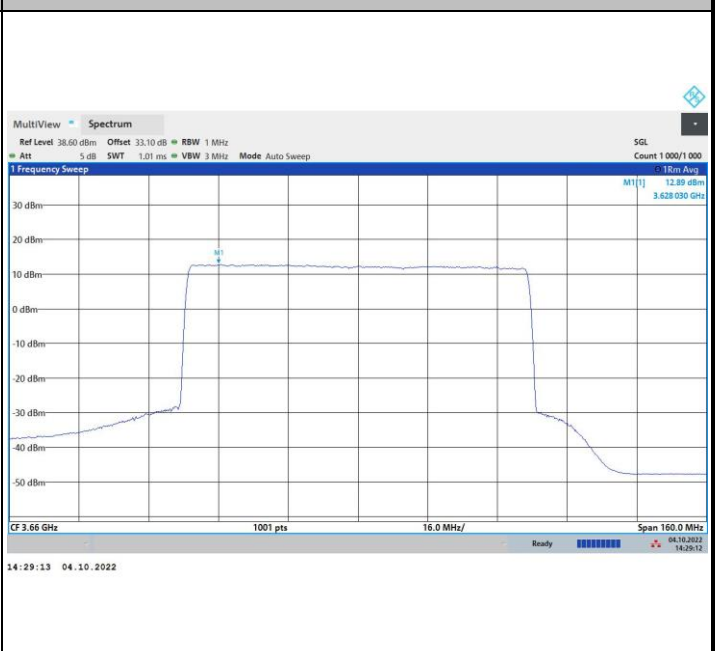

256QAM

FR1 n48 / 80MHz / Highest Channel / PSD

QPSK

16QAM

64QAM

256QAM

FR1 n48 / 90MHz / Lowest Channel / PSD

QPSK