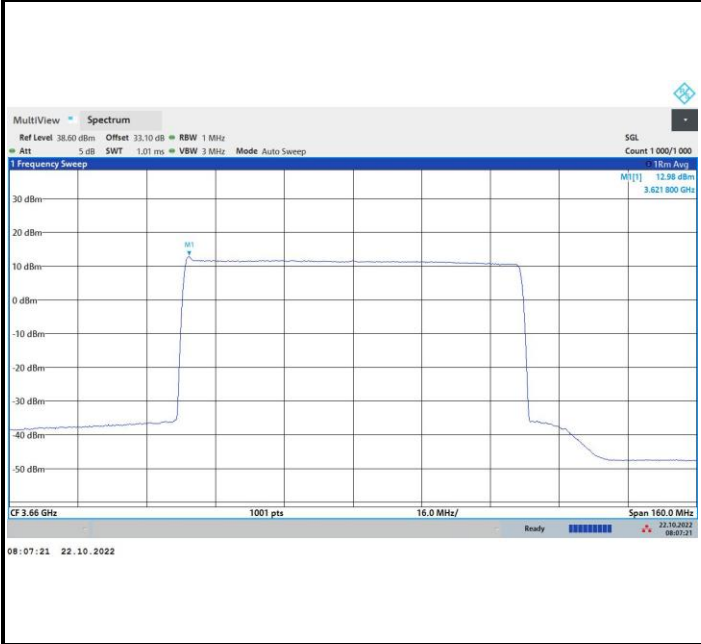

256QAM

FR1 n48 / 80MHz / Highest Channel / PSD

QPSK

16QAM

64QAM

256QAM

FR1 n48 / 90MHz / Lowest Channel / PSD

QPSK