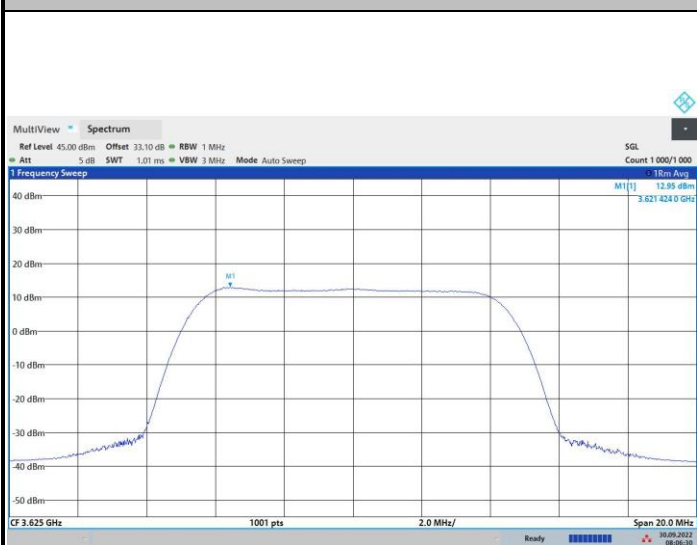

FR1 n48 / 10MHz / Middle Channel / PSD

QPSK

16QAM

64QAM

256QAM