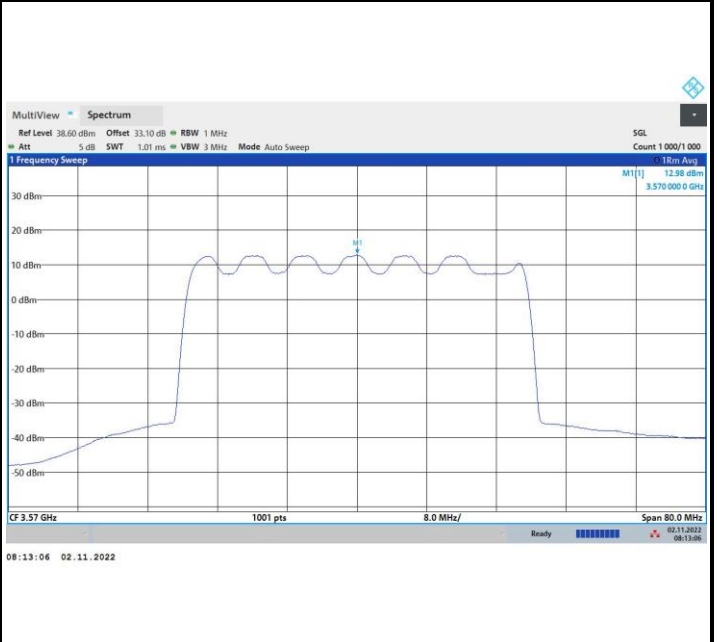

FR1 n48 / 40MHz / Lowest Channel / PSD

QPSK

16QAM

64QAM

256QAM