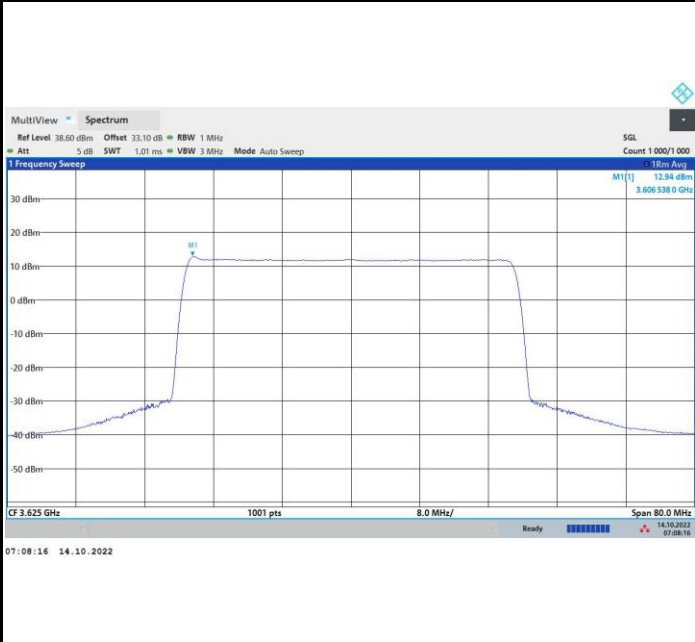

FR1 n48 / 40MHz / Middle Channel / PSD

QPSK