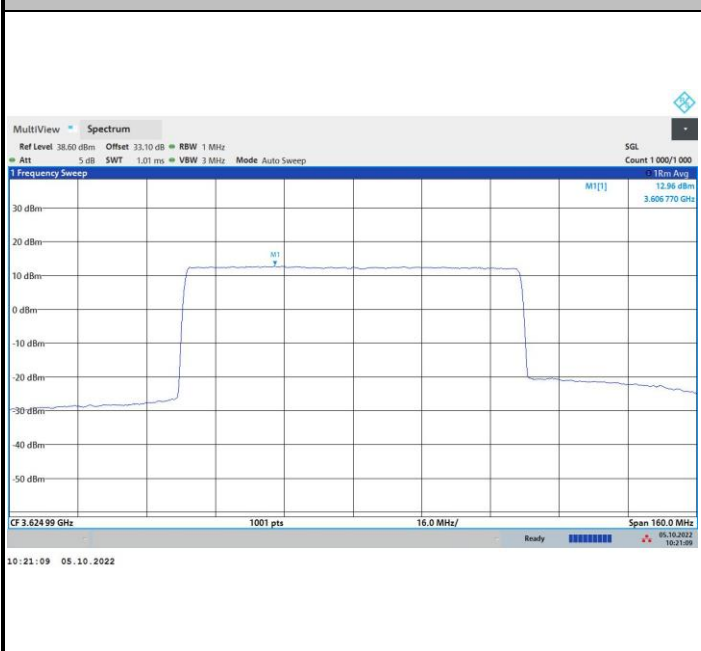

256QAM

FR1 n48 / 80MHz / Highest Channel / PSD

QPSK

16QAM

64QAM

256QAM

FR1 n48 / 90MHz / Lowest Channel / PSD

QPSK