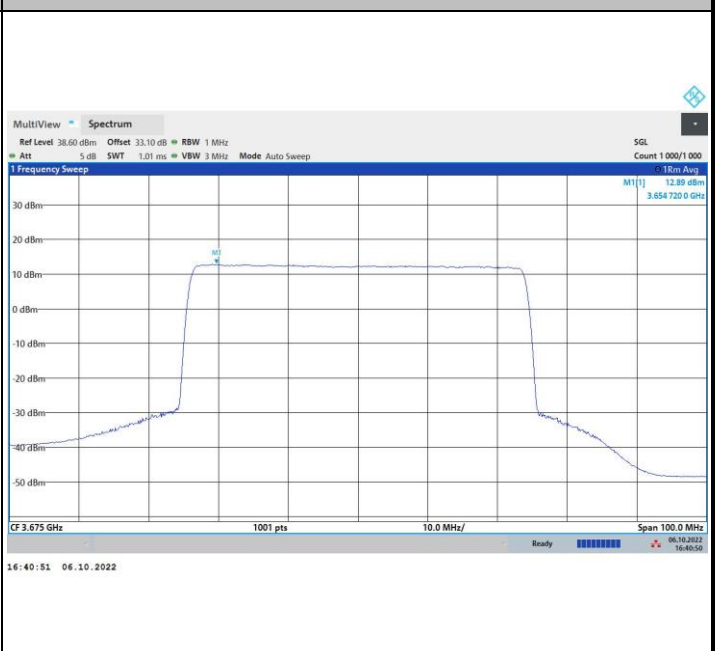

QPSK

16QAM

64QAM

256QAM

FR1 n48 / 60MHz / Lowest Channel / PSD

QPSK

16QAM

64QAM