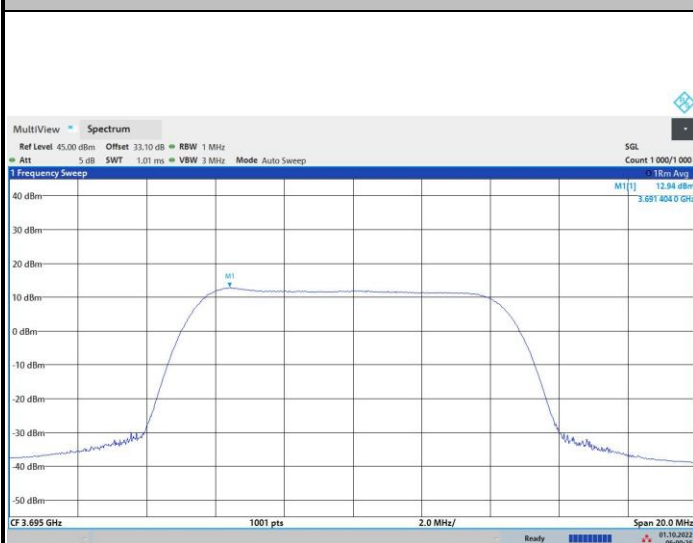

64QAM

256QAM

FR1 n48 / 10MHz / Highest Channel / PSD

QPSK

16QAM

64QAM

256QAM

FR1 n48 / 20MHz / Lowest Channel / PSD