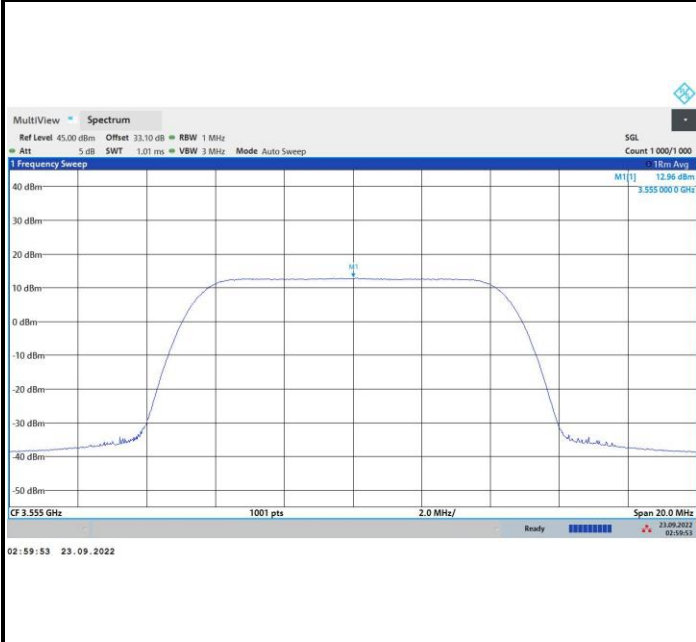

FR1 n48 / 10MHz / Lowest Channel / PSD

QPSK

16QAM

64QAM

256QAM

FR1 n48 / 10MHz / Middle Channel / PSD

QPSK

16QAM