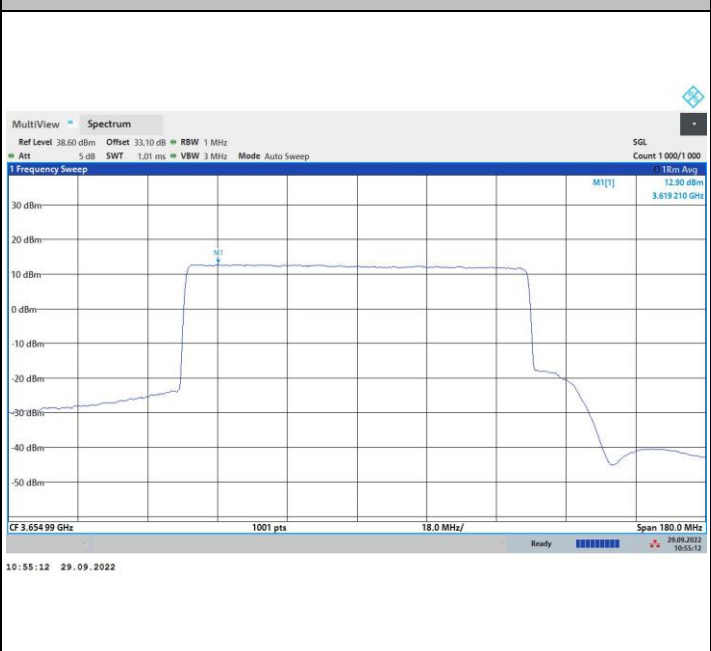

FR1 n48 / 90MHz / Highest Channel / PSD

QPSK

16QAM

64QAM

256QAM