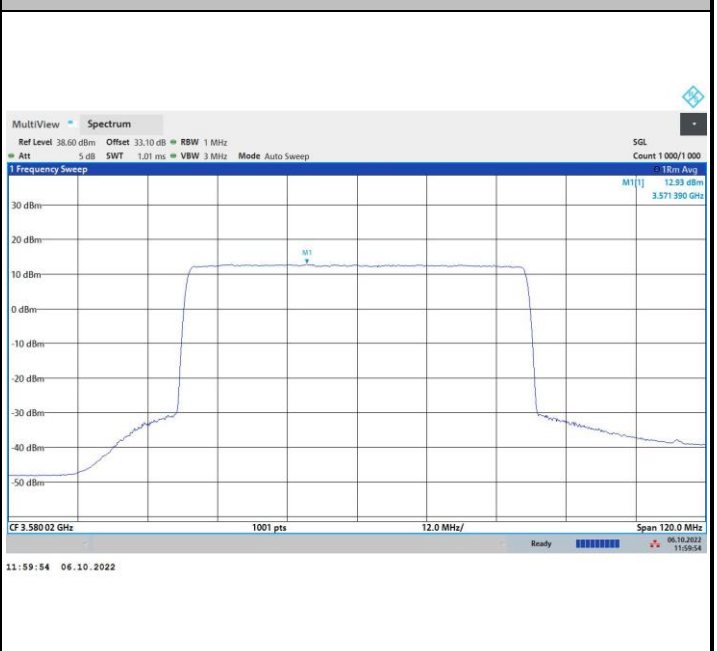

FR1 n48 / 60MHz / Lowest Channel / PSD

QPSK

16QAM

64QAM

256QAM