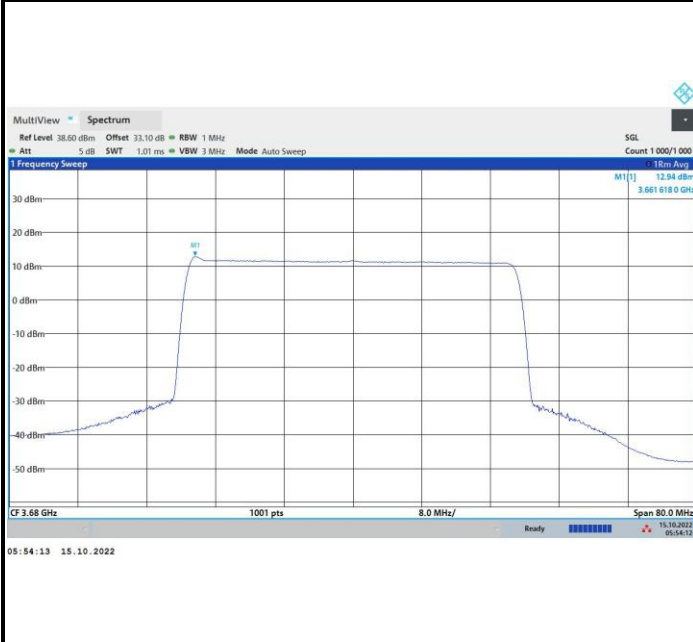

FR1 n48 / 40MHz / Highest Channel / PSD

QPSK

16QAM

64QAM

256QAM

FR1 n48 / 50MHz / Lowest Channel / PSD

QPSK

16QAM