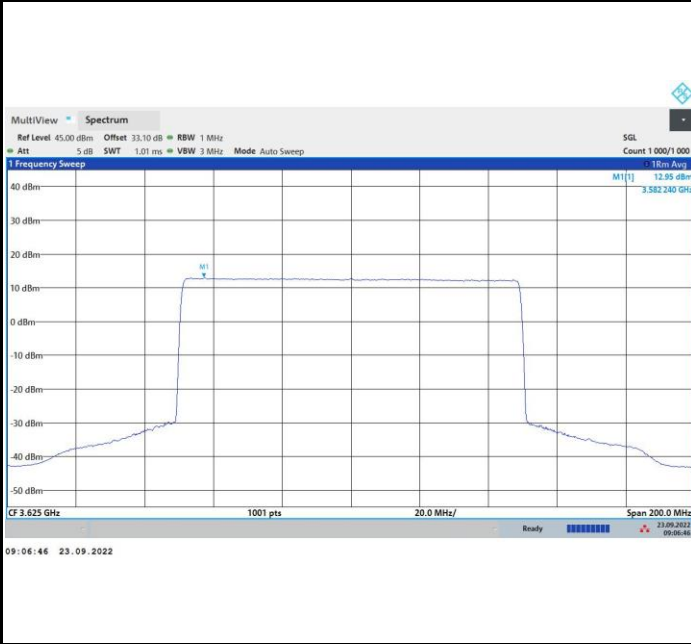

256QAM

16:53:53 27.09.2022

FR1 n48 / 100MHz / Middle Channel / PSD

QPSK

16QAM

64QAM

256QAM

FR1 n48 / 100MHz / Highest Channel / PSD