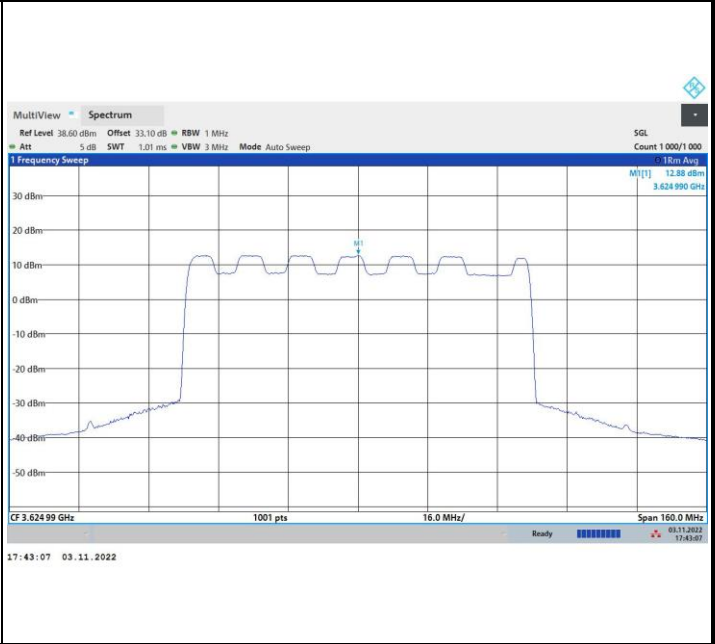

FR1 n48 / 80MHz / Middle Channel / PSD

QPSK

16QAM

64QAM

256QAM