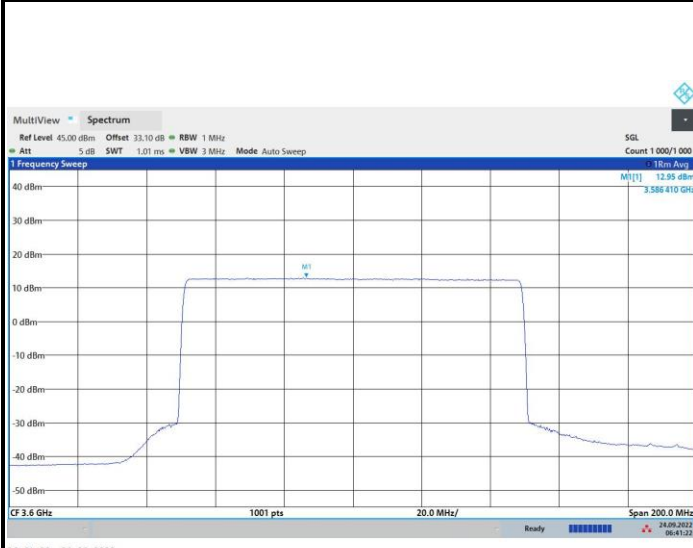

FR1 n48 / 100MHz / Lowest Channel / PSD

QPSK