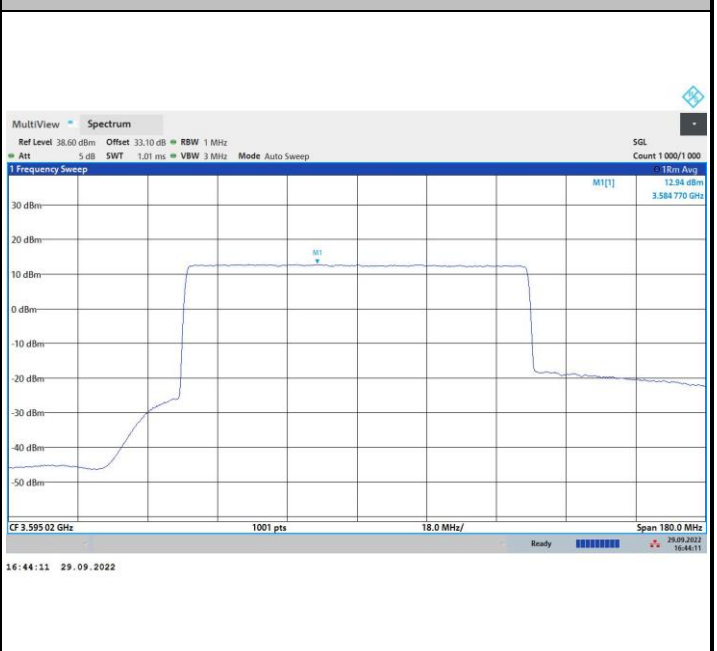

FR1 n48 / 90MHz / Lowest Channel / PSD

QPSK

16QAM

64QAM

256QAM