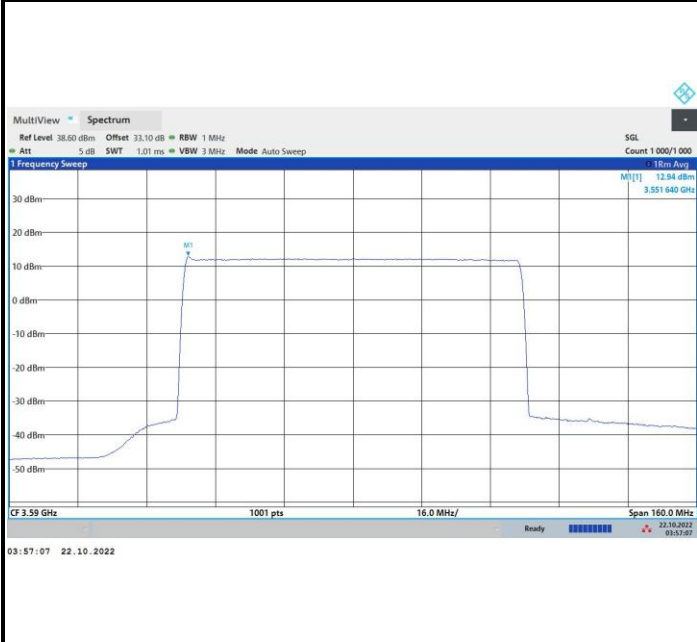

FR1 n48 / 80MHz / Lowest Channel / PSD

QPSK