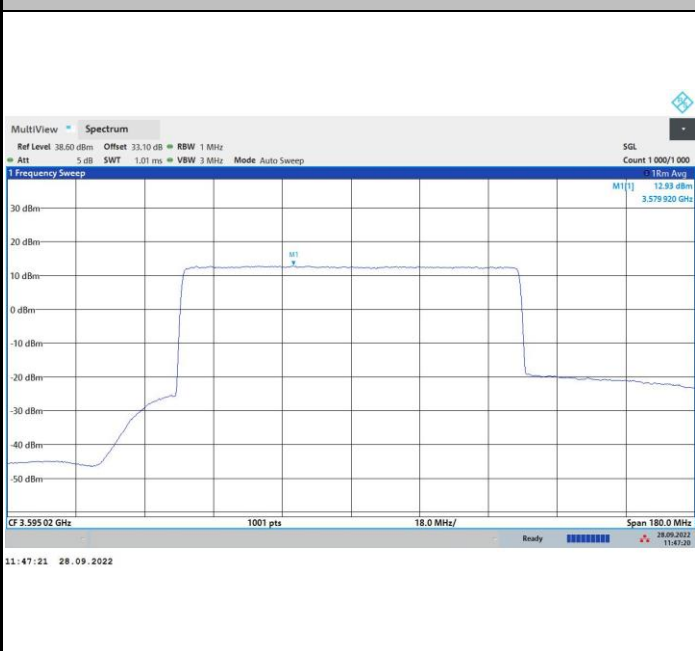

FR1 n48 / 90MHz / Lowest Channel / PSD

QPSK

16QAM

64QAM

256QAM