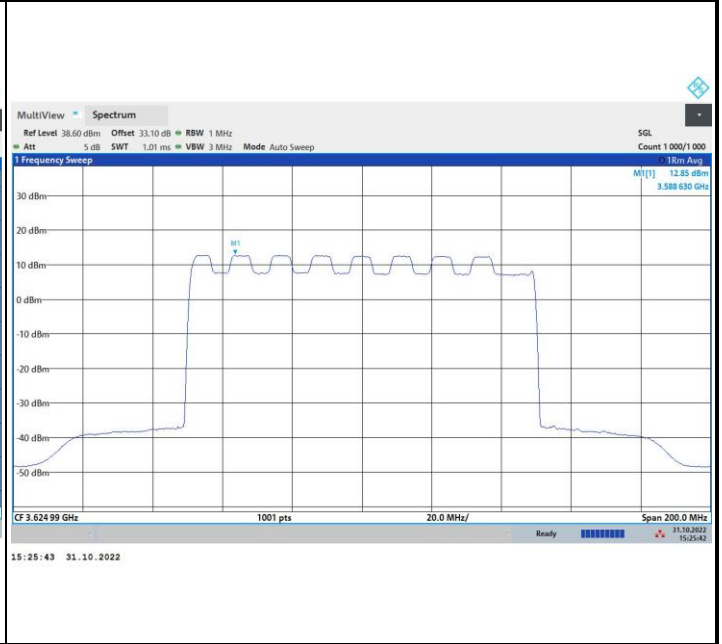

256QAM

16:53:53 27.09.2022

FR1 n48 / 100MHz / Middle Channel / PSD

QPSK

16QAM

64QAM

256QAM

FR1 n48 / 100MHz / Highest Channel / PSD