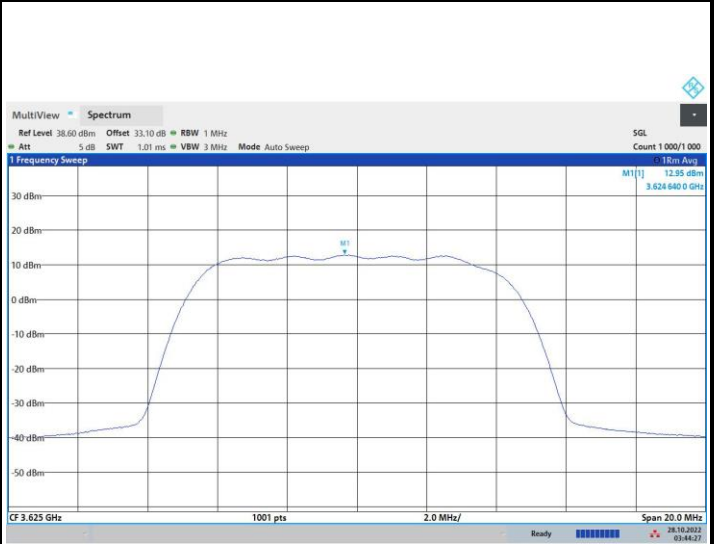

FR1 n48 / 10MHz / Lowest Channel / PSD

QPSK

16QAM

64QAM

256QAM

FR1 n48 / 10MHz / Middle Channel / PSD

QPSK

16QAM