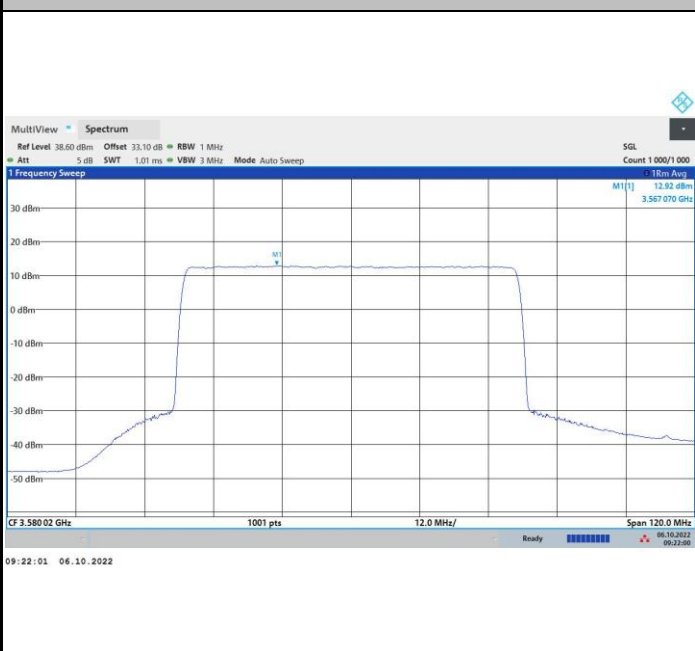

QPSK

16QAM

64QAM

256QAM

FR1 n48 / 60MHz / Lowest Channel / PSD

QPSK

16QAM

64QAM