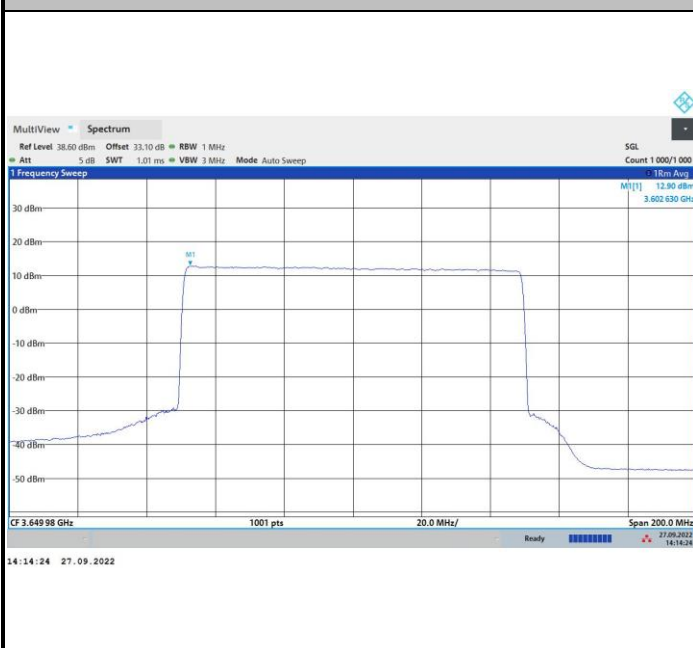

FR1 n48 / 100MHz / Highest Channel / PSD

QPSK

16QAM

64QAM

256QAM