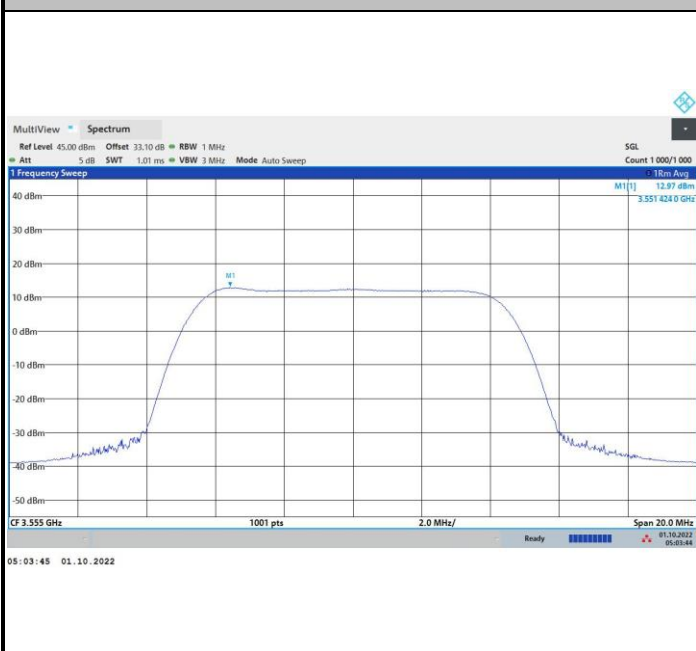

FR1 n48 / 10MHz / Lowest Channel / PSD

QPSK

16QAM

64QAM

256QAM

FR1 n48 / 10MHz / Middle Channel / PSD

QPSK

16QAM