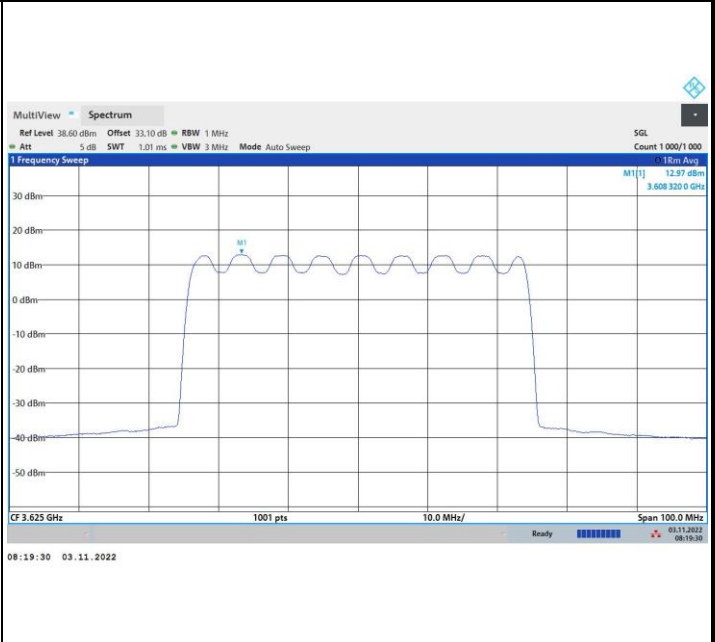

64QAM

256QAM

FR1 n48 / 50MHz / Middle Channel / PSD

QPSK

16QAM

64QAM

256QAM

FR1 n48 / 50MHz / Highest Channel / PSD