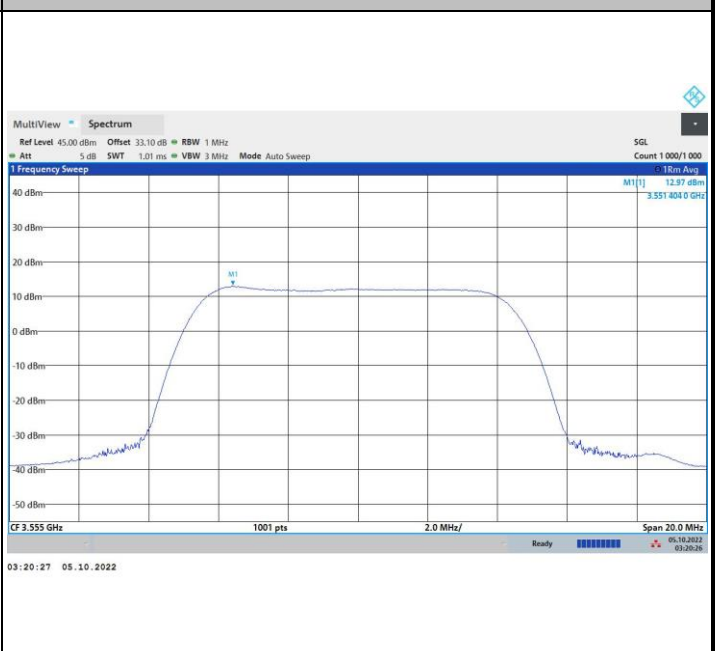

FR1 n48 / 10MHz / Lowest Channel / PSD

QPSK

16QAM

64QAM

256QAM

FR1 n48 / 10MHz / Middle Channel / PSD

QPSK

16QAM