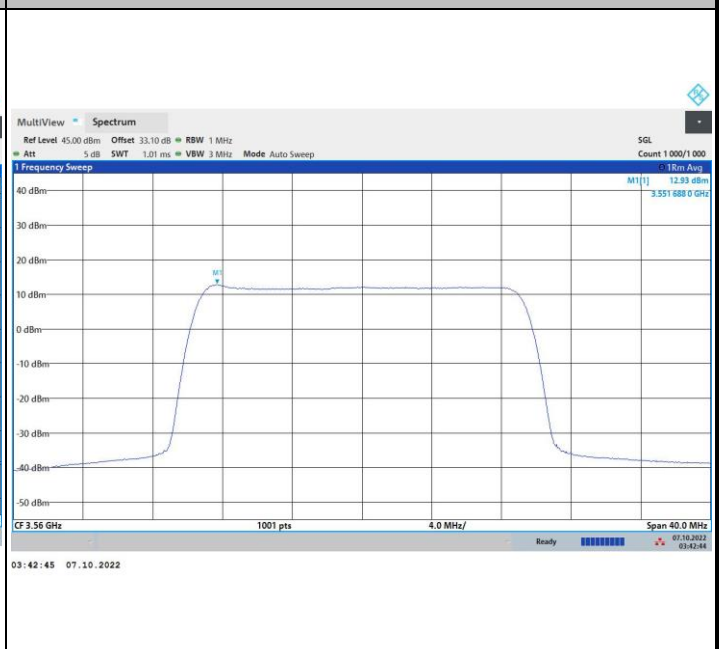

64QAM

256QAM