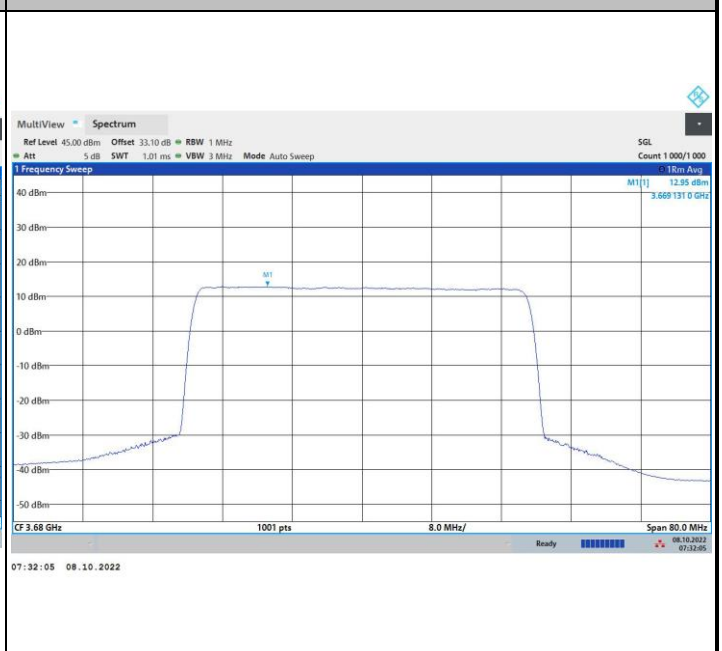

FR1 n48 / 40MHz / Highest Channel / PSD

QPSK

16QAM

64QAM

256QAM

FR1 n48 / 50MHz / Lowest Channel / PSD

QPSK

16QAM