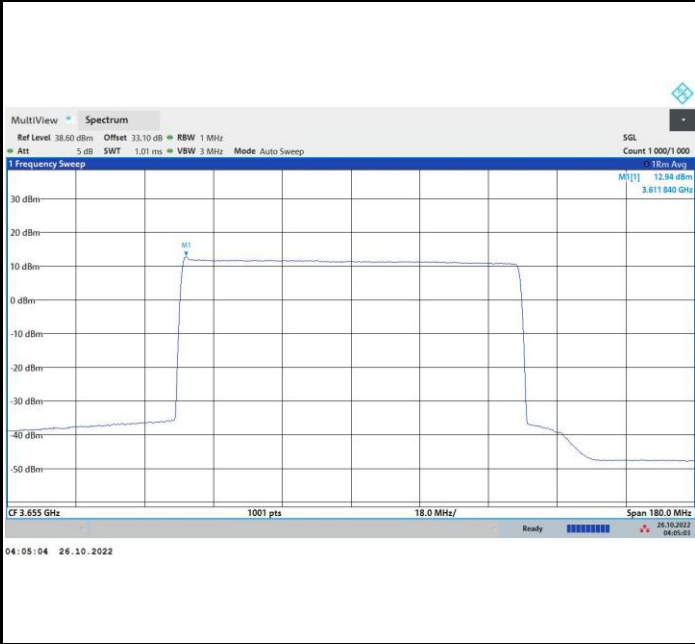

64QAM

10:36:49 28.09.2022

256QAM

11:49:03 29.09.2022

FR1 n48 / 90MHz / Highest Channel / PSD

QPSK

16QAM

64QAM