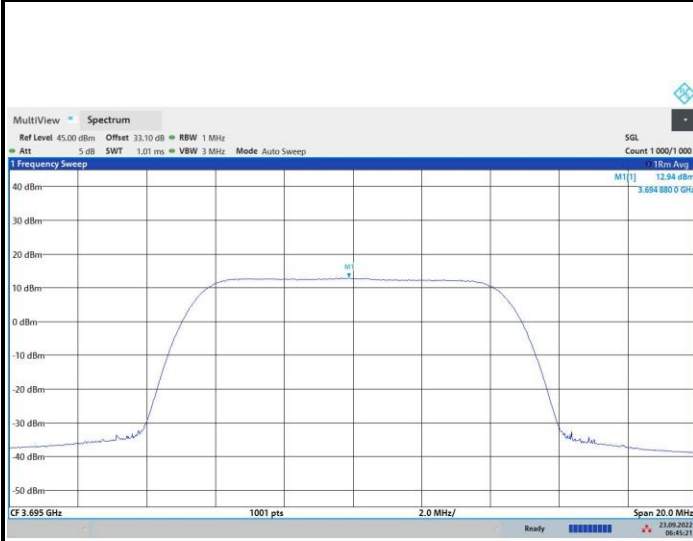

64QAM

256QAM

FR1 n48 / 10MHz / Highest Channel / PSD

QPSK

16QAM

64QAM

256QAM

FR1 n48 / 20MHz / Lowest Channel / PSD