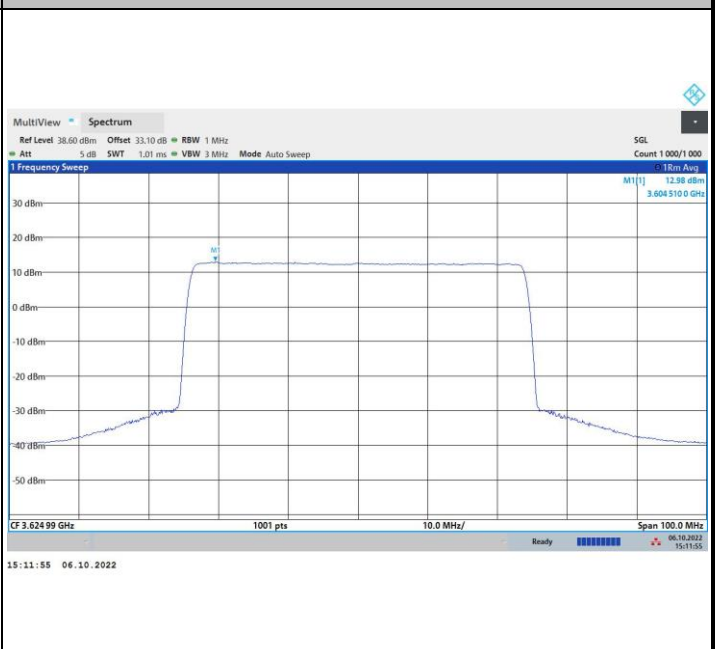

64QAM

256QAM

FR1 n48 / 50MHz / Middle Channel / PSD

QPSK

16QAM

64QAM

256QAM

FR1 n48 / 50MHz / Highest Channel / PSD