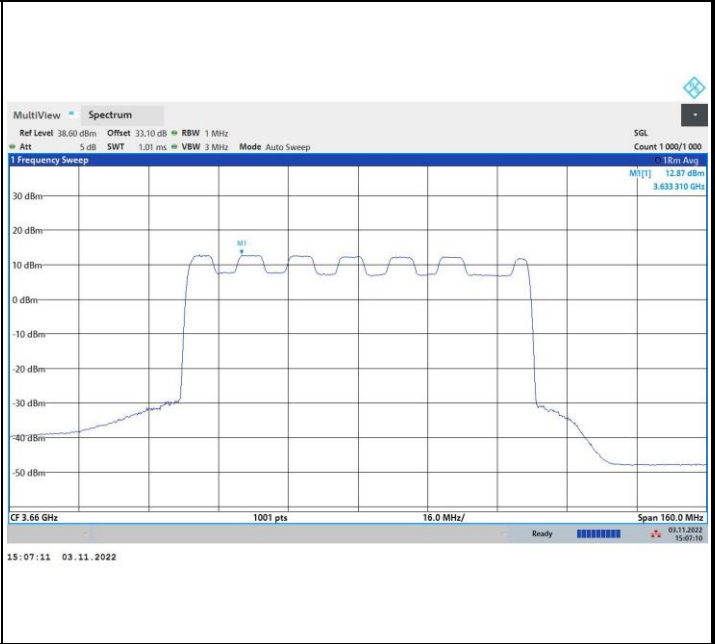

256QAM

FR1 n48 / 80MHz / Highest Channel / PSD

QPSK

16QAM

64QAM

256QAM

FR1 n48 / 90MHz / Lowest Channel / PSD

QPSK