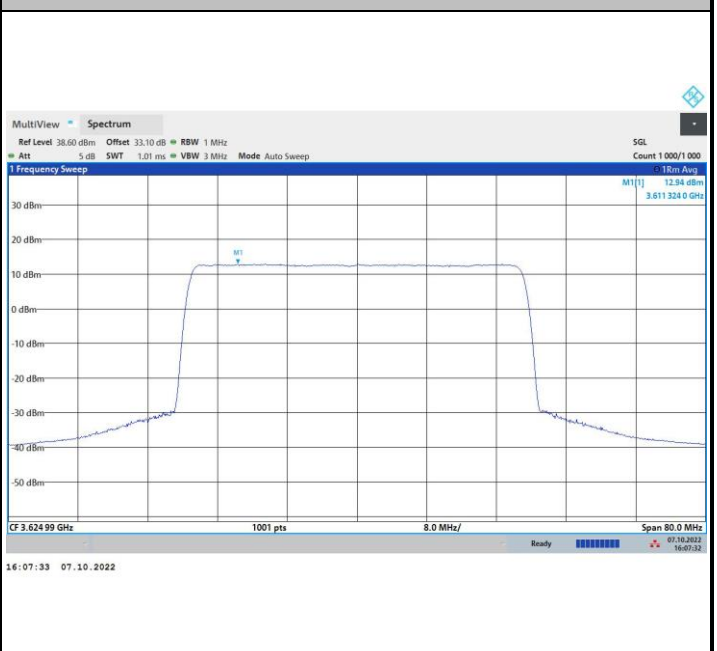

FR1 n48 / 40MHz / Highest Channel / PSD

QPSK

16QAM

64QAM

256QAM

FR1 n48 / 50MHz / Lowest Channel / PSD

QPSK

16QAM