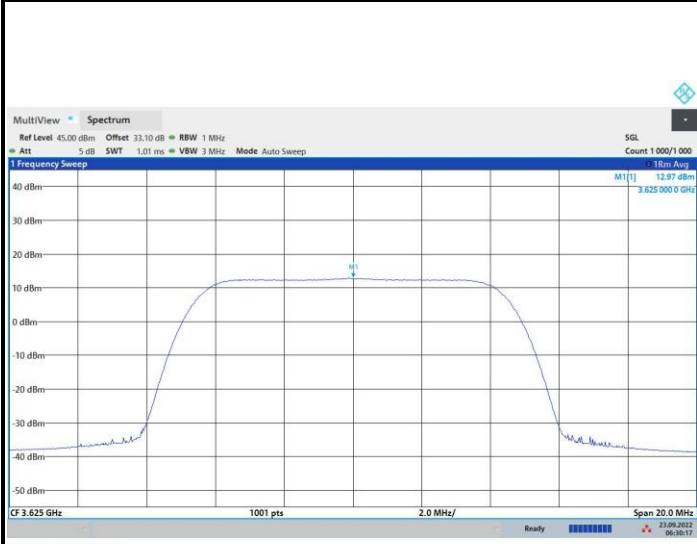

FR1 n48 / 10MHz / Lowest Channel / PSD

QPSK

16QAM

64QAM

256QAM

FR1 n48 / 10MHz / Middle Channel / PSD

QPSK

16QAM