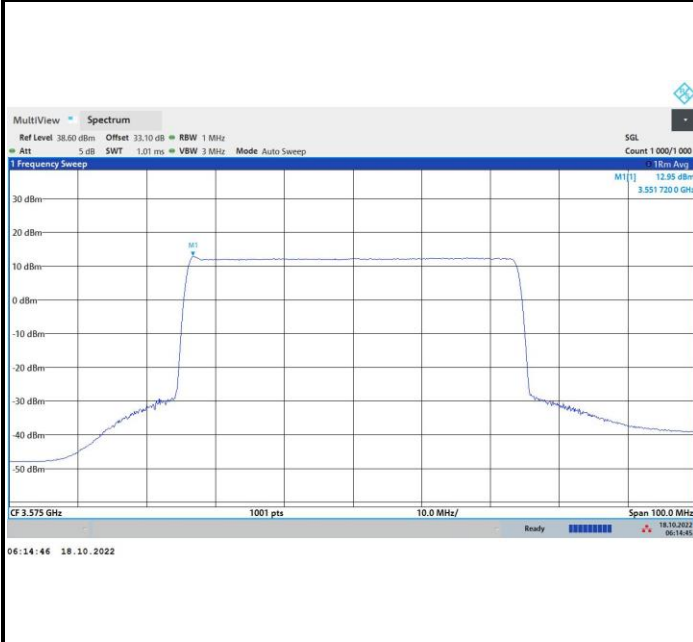

FR1 n48 / 40MHz / Highest Channel / PSD

QPSK

16QAM

64QAM

256QAM

FR1 n48 / 50MHz / Lowest Channel / PSD

QPSK

16QAM