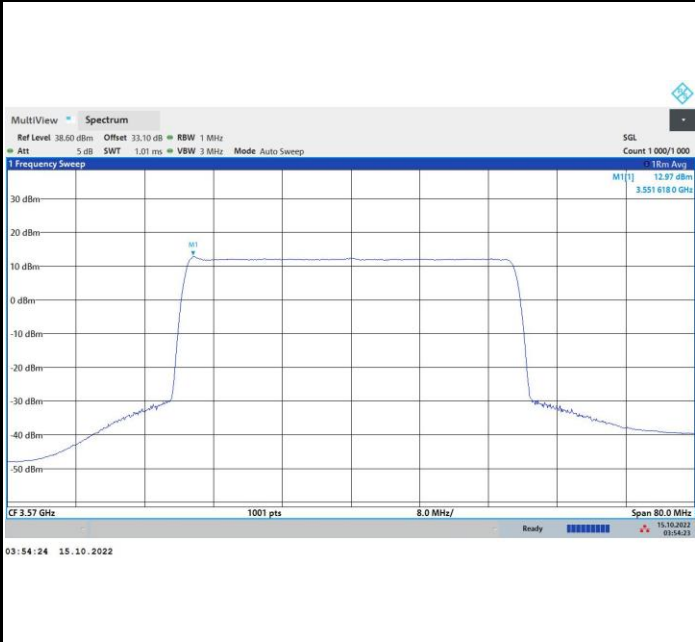

256QAM

FR1 n48 / 20MHz / Highest Channel / PSD

QPSK

16QAM

64QAM

256QAM

FR1 n48 / 40MHz / Lowest Channel / PSD

QPSK