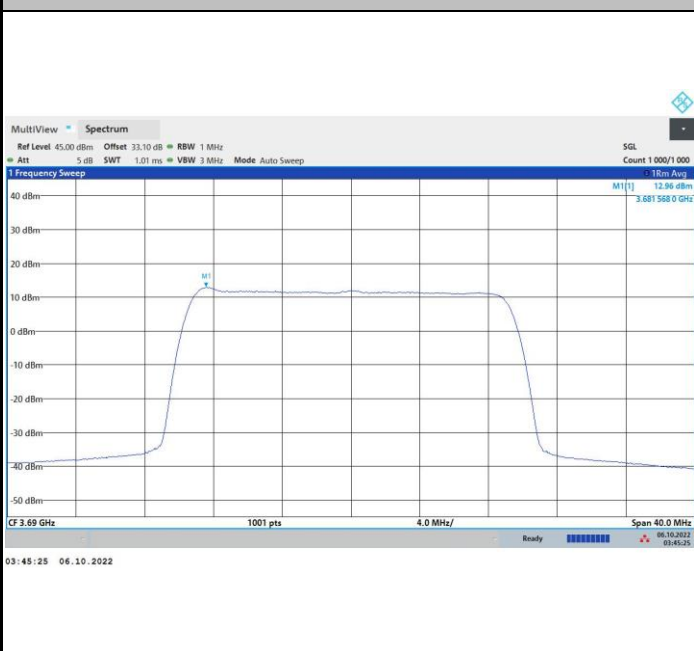

256QAM

FR1 n48 / 20MHz / Highest Channel / PSD

QPSK

16QAM

64QAM

256QAM

FR1 n48 / 40MHz / Lowest Channel / PSD

QPSK