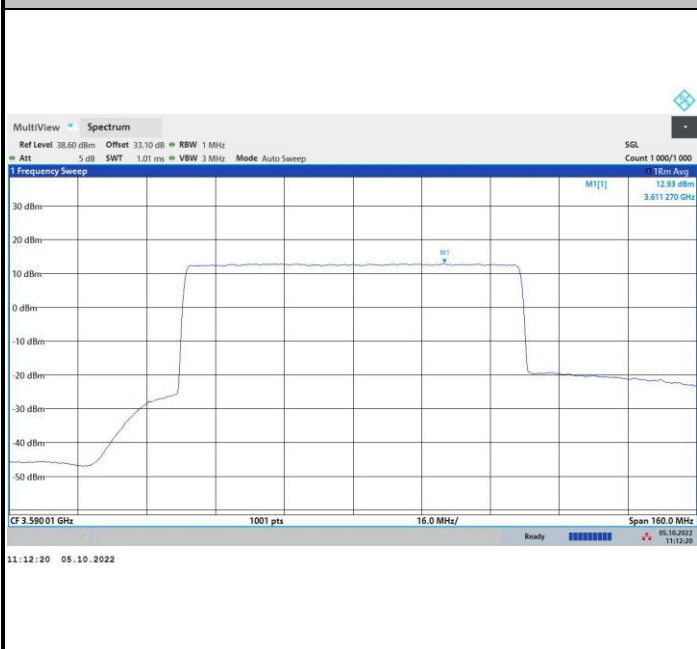

FR1 n48 / 80MHz / Lowest Channel / PSD

QPSK

16QAM

64QAM

256QAM