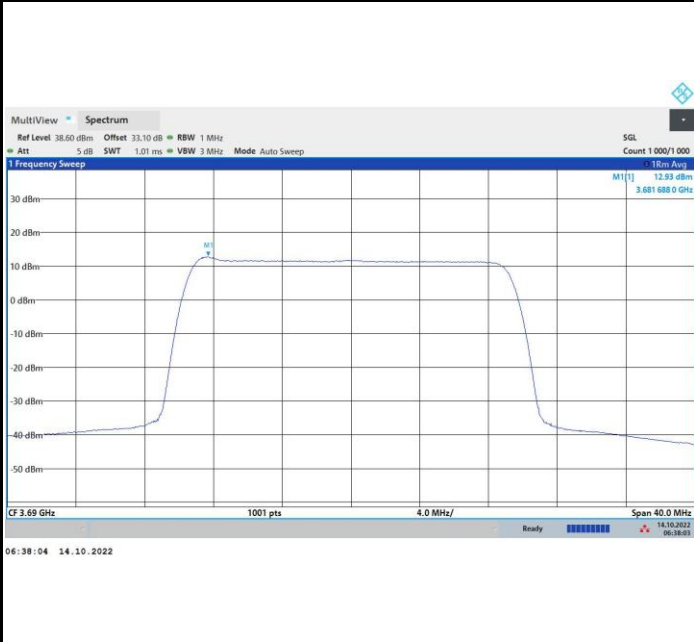

256QAM

FR1 n48 / 20MHz / Highest Channel / PSD

QPSK

16QAM

64QAM

256QAM

FR1 n48 / 40MHz / Lowest Channel / PSD

QPSK