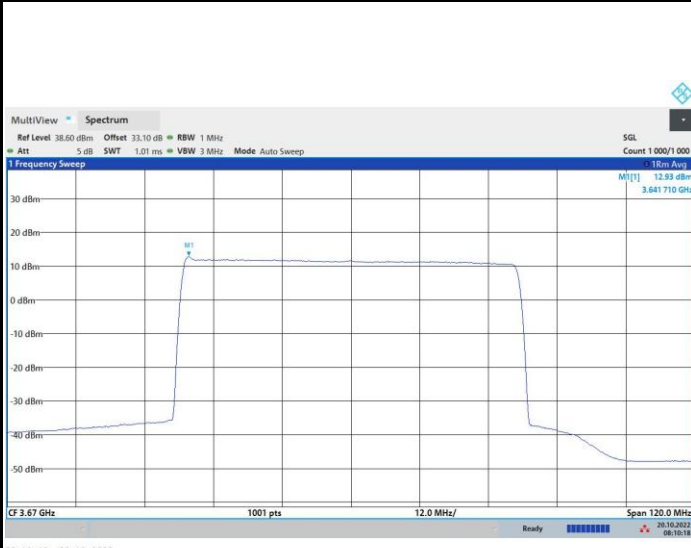

256QAM

FR1 n48 / 60MHz / Middle Channel / PSD

QPSK

16QAM

64QAM

256QAM

FR1 n48 / 60MHz / Highest Channel / PSD

QPSK