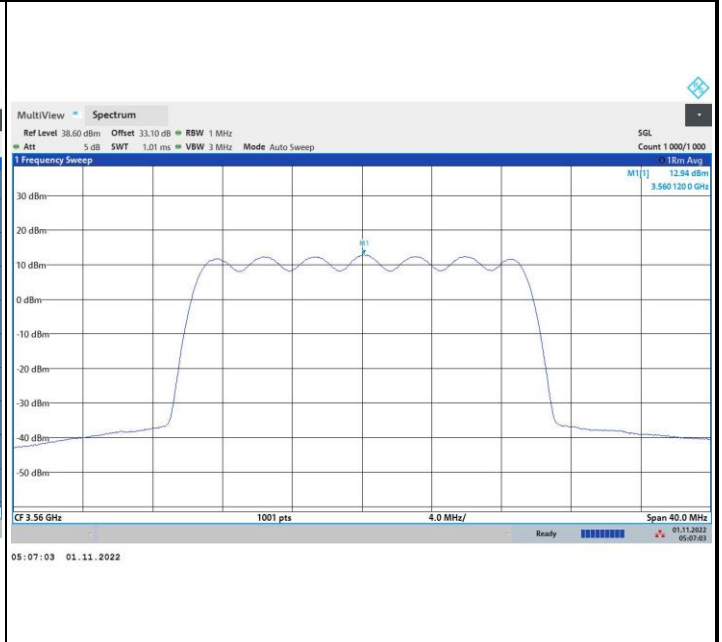

FR1 n48 / 20MHz / Lowest Channel / PSD

QPSK

16QAM