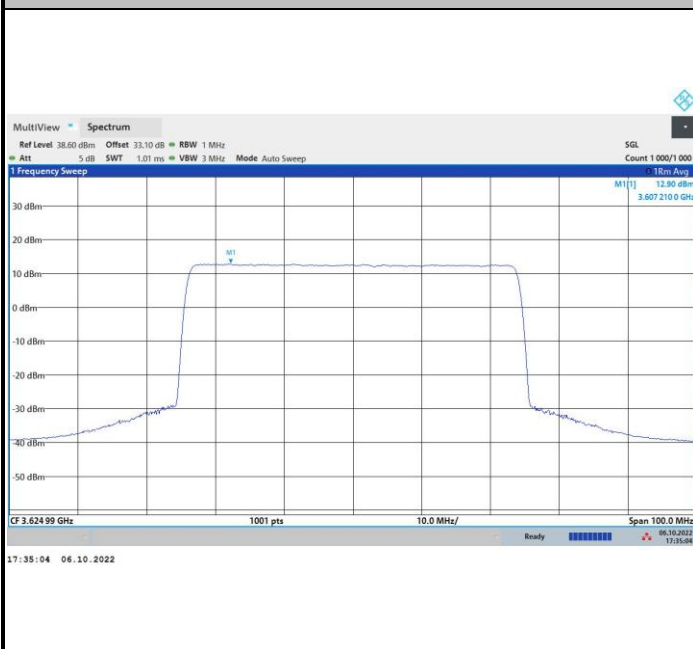

64QAM

256QAM

FR1 n48 / 50MHz / Middle Channel / PSD

QPSK

16QAM

64QAM

256QAM

FR1 n48 / 50MHz / Highest Channel / PSD