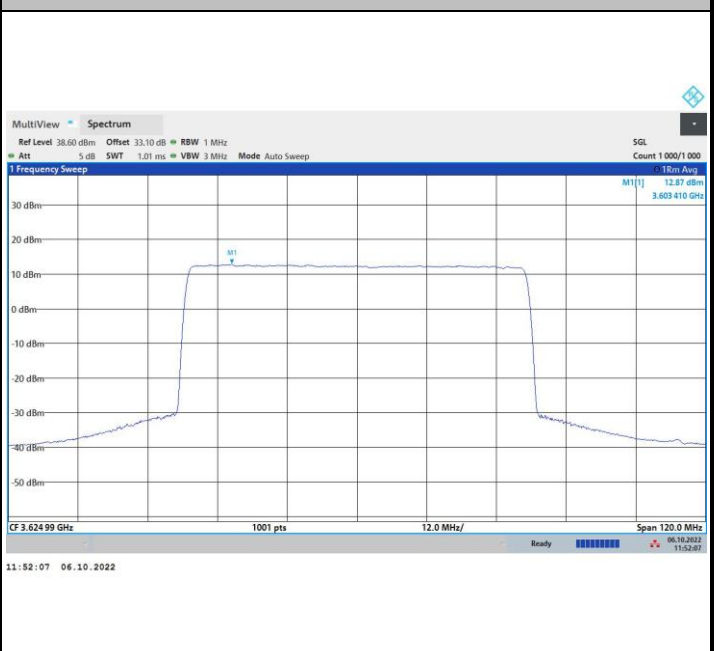

256QAM

FR1 n48 / 60MHz / Middle Channel / PSD

QPSK

16QAM

64QAM

256QAM

FR1 n48 / 60MHz / Highest Channel / PSD

QPSK