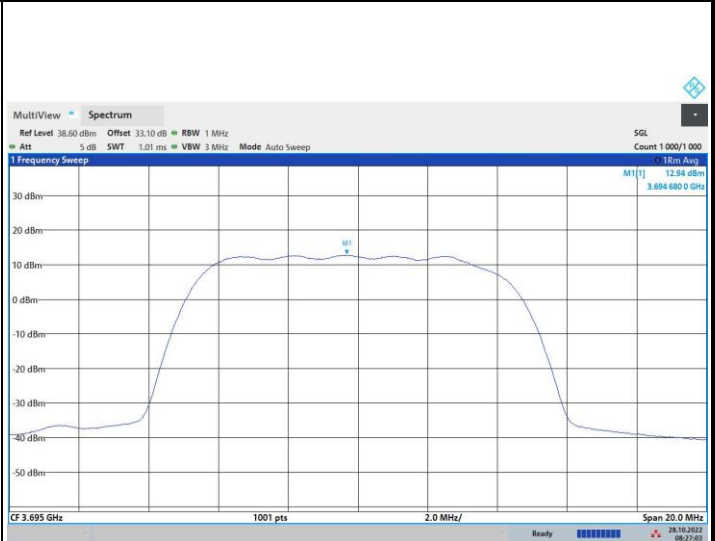

64QAM

256QAM

FR1 n48 / 10MHz / Highest Channel / PSD

QPSK

16QAM

64QAM

256QAM

FR1 n48 / 20MHz / Lowest Channel / PSD