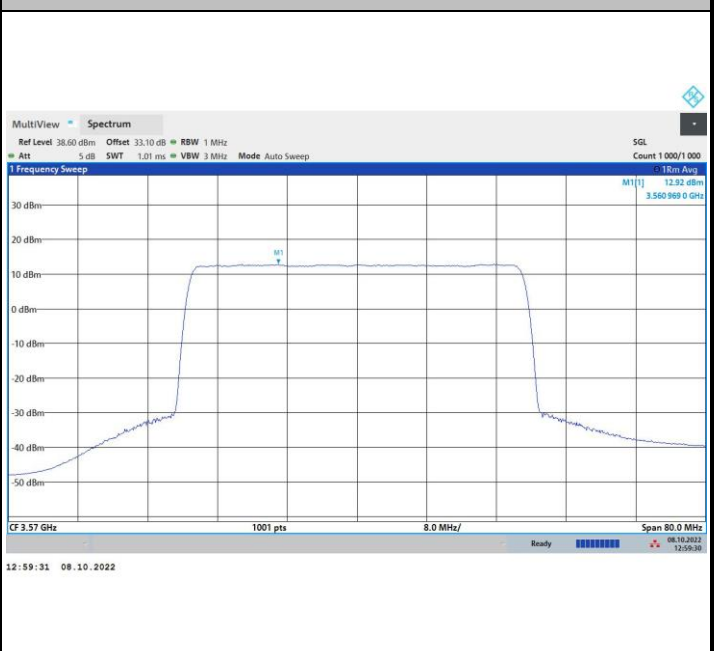

FR1 n48 / 40MHz / Lowest Channel / PSD

QPSK

16QAM

64QAM

256QAM