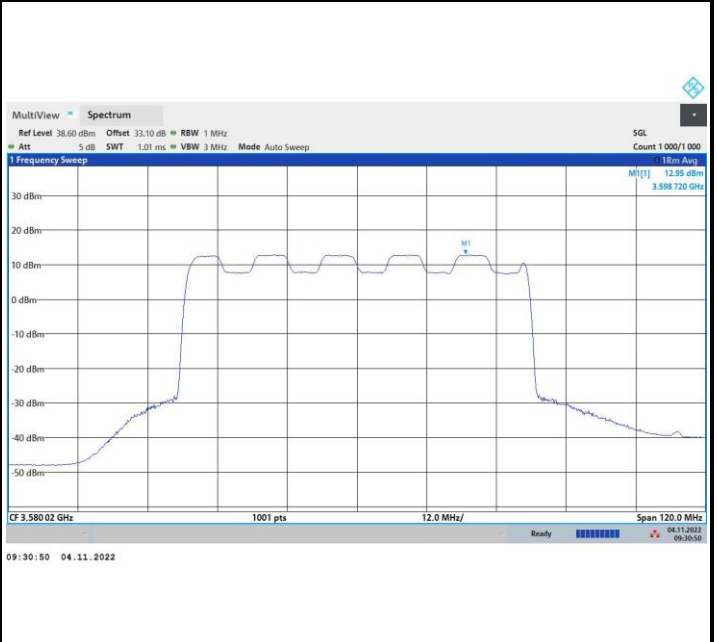

QPSK

16QAM

64QAM

256QAM

FR1 n48 / 60MHz / Lowest Channel / PSD

QPSK

16QAM

64QAM