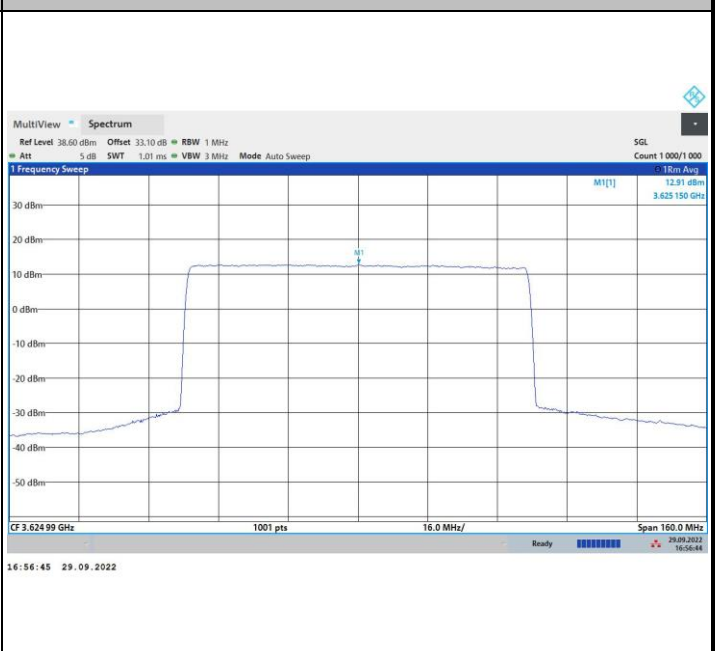

256QAM

FR1 n48 / 80MHz / Highest Channel / PSD

QPSK

16QAM

64QAM

256QAM

FR1 n48 / 90MHz / Lowest Channel / PSD

QPSK