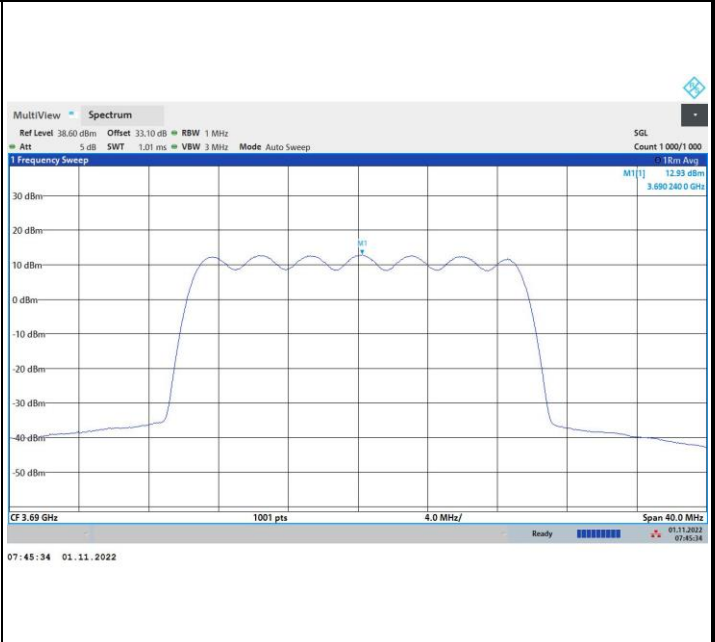

256QAM

FR1 n48 / 20MHz / Highest Channel / PSD

QPSK

16QAM

64QAM

256QAM

FR1 n48 / 40MHz / Lowest Channel / PSD

QPSK