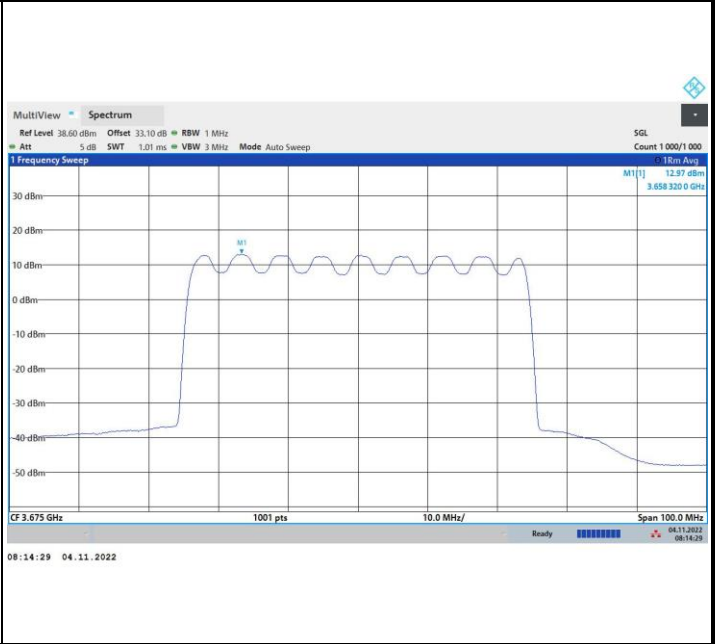

FR1 n48 / 50MHz / Highest Channel / PSD

QPSK

16QAM

64QAM

256QAM