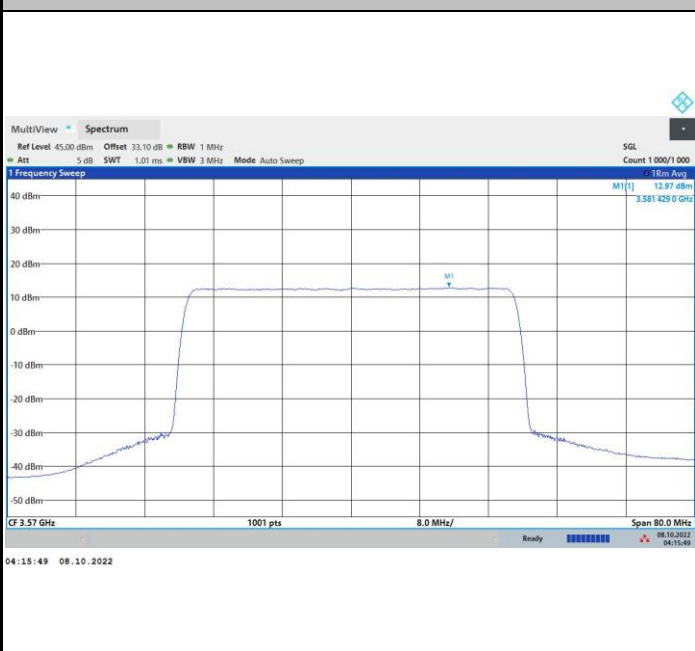

FR1 n48 / 40MHz / Lowest Channel / PSD

QPSK

16QAM

64QAM

256QAM