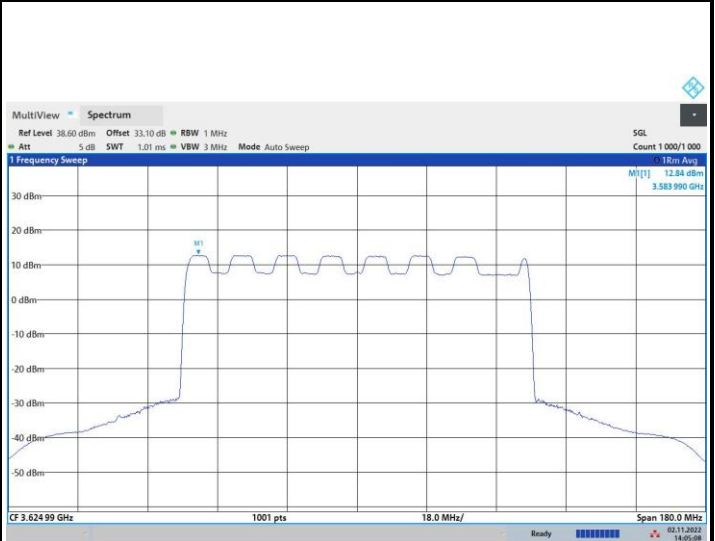

FR1 n48 / 90MHz / Middle Channel / PSD

QPSK

04:23:48 25.10.2022

16QAM

14:05:08 02.11.2022

64QAM

10:36:49 28.09.2022

256QAM

11:49:03 29.09.2022