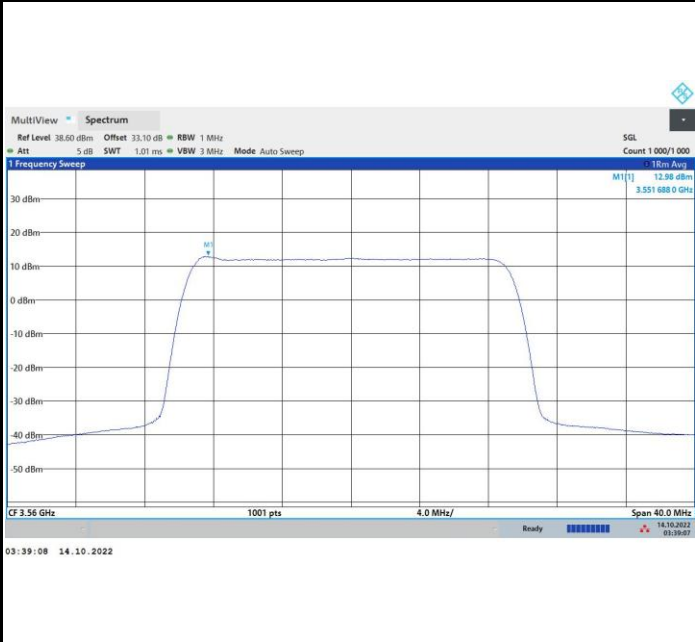

FR1 n48 / 20MHz / Lowest Channel / PSD

QPSK

16QAM