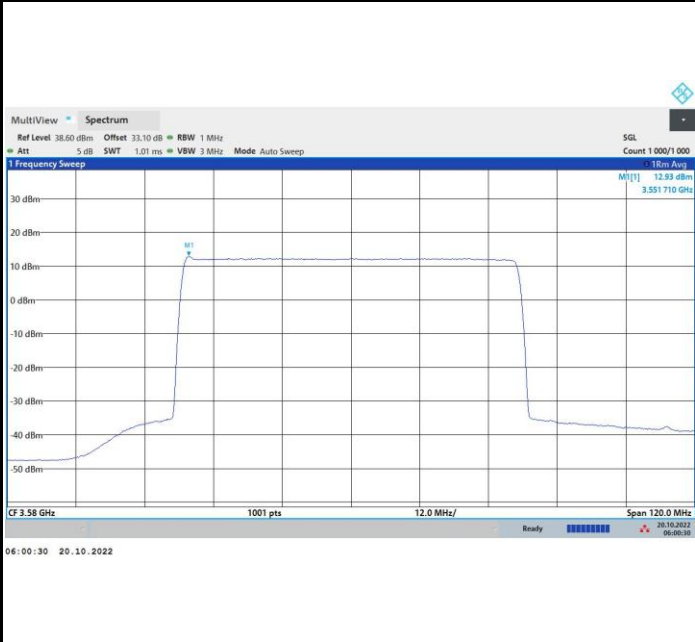

QPSK

16QAM

64QAM

256QAM

FR1 n48 / 60MHz / Lowest Channel / PSD

QPSK

16QAM

64QAM