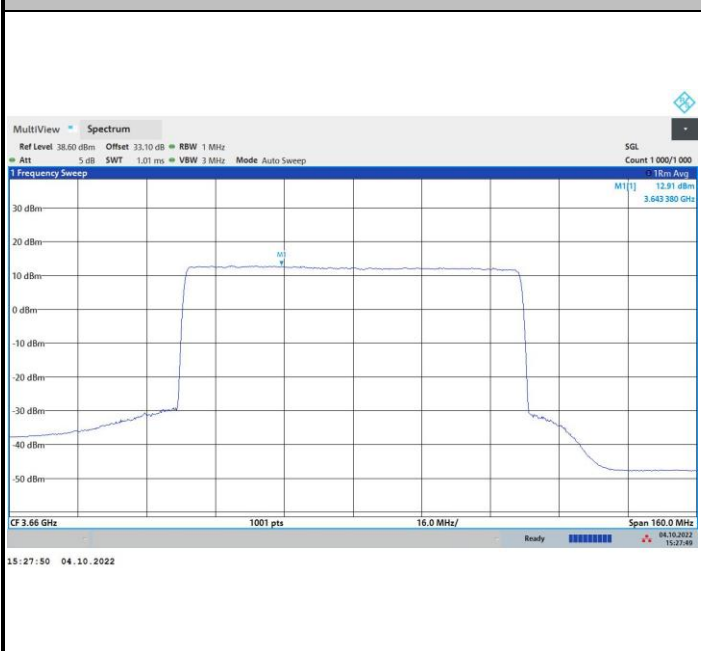

256QAM

FR1 n48 / 80MHz / Highest Channel / PSD

QPSK

16QAM

64QAM

256QAM

FR1 n48 / 90MHz / Lowest Channel / PSD

QPSK