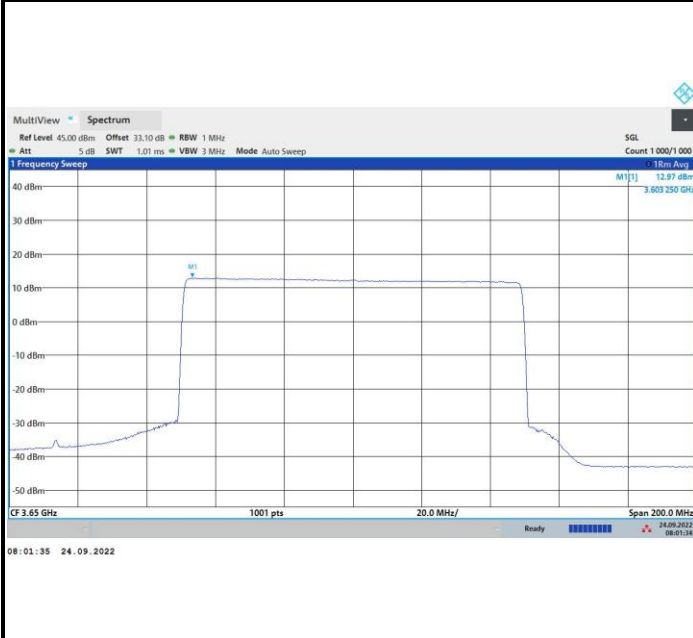

FR1 n48 / 100MHz / Highest Channel / PSD

QPSK