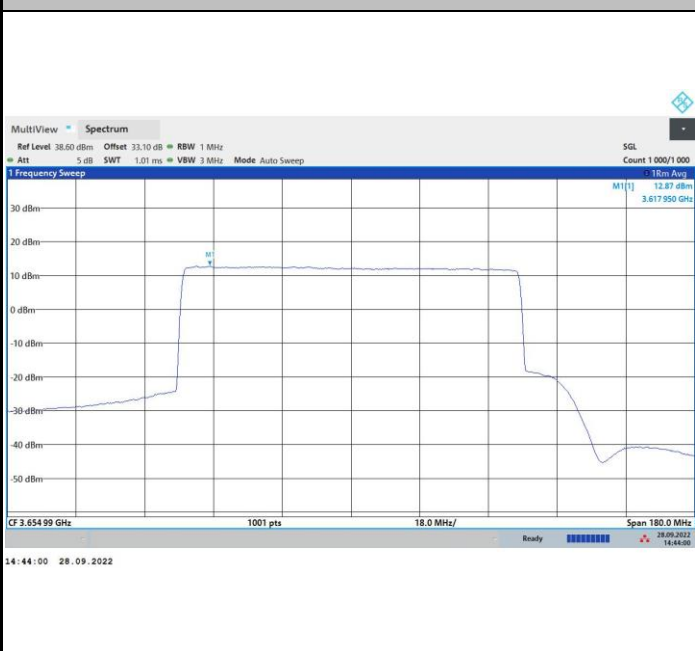

64QAM

10:36:49 28.09.2022

256QAM

11:49:03 29.09.2022

FR1 n48 / 90MHz / Highest Channel / PSD

QPSK

16QAM

64QAM