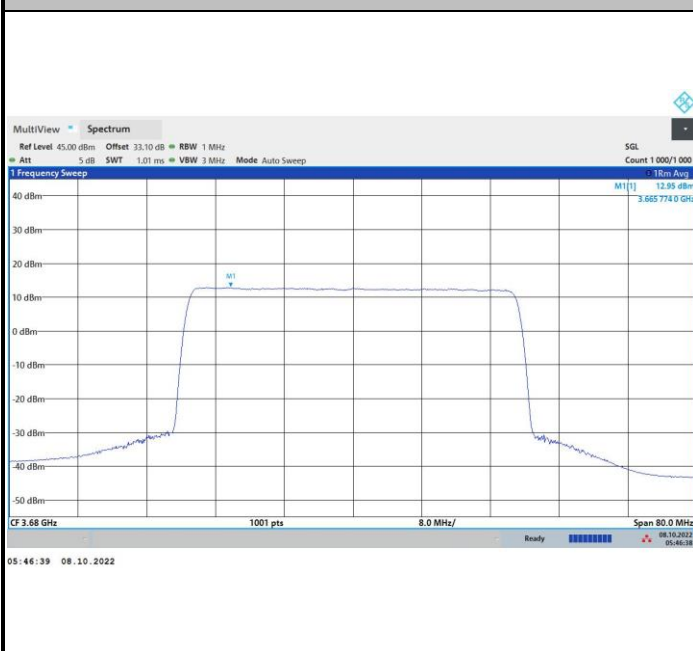

FR1 n48 / 40MHz / Highest Channel / PSD

QPSK

16QAM

64QAM

256QAM

FR1 n48 / 50MHz / Lowest Channel / PSD

QPSK

16QAM