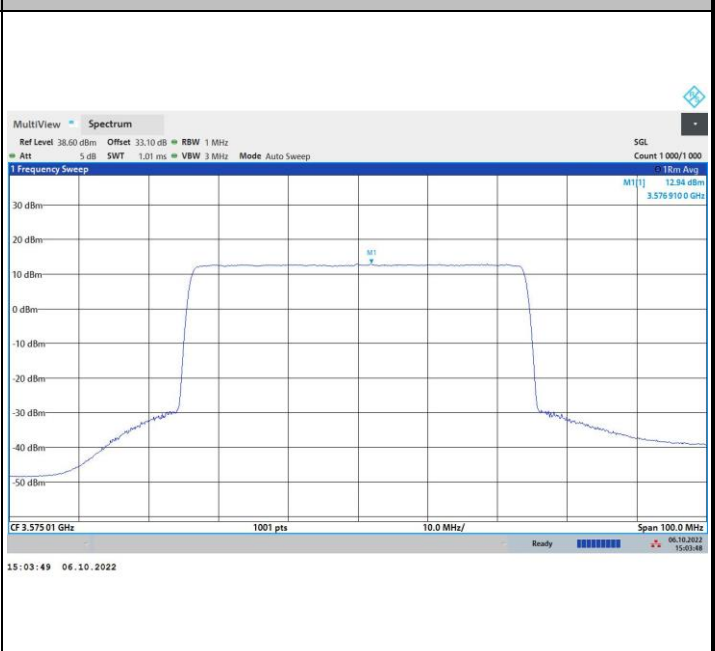

FR1 n48 / 50MHz / Lowest Channel / PSD

QPSK

16QAM

64QAM

256QAM