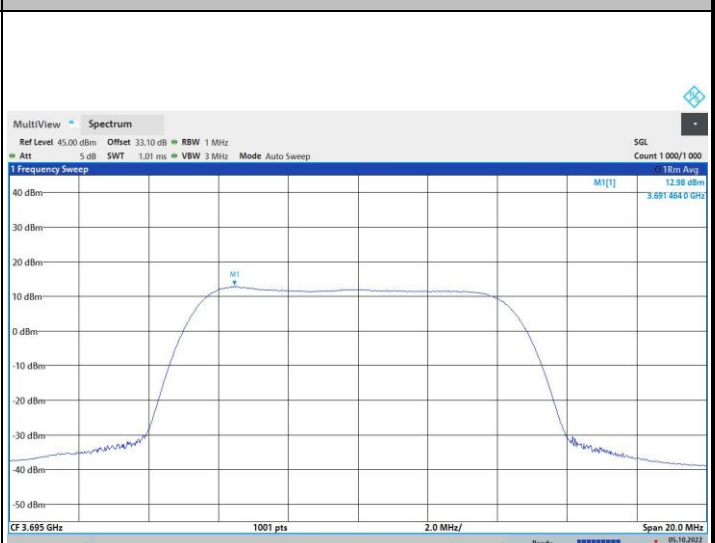

64QAM

256QAM

FR1 n48 / 10MHz / Highest Channel / PSD

QPSK

16QAM

64QAM

256QAM

FR1 n48 / 20MHz / Lowest Channel / PSD