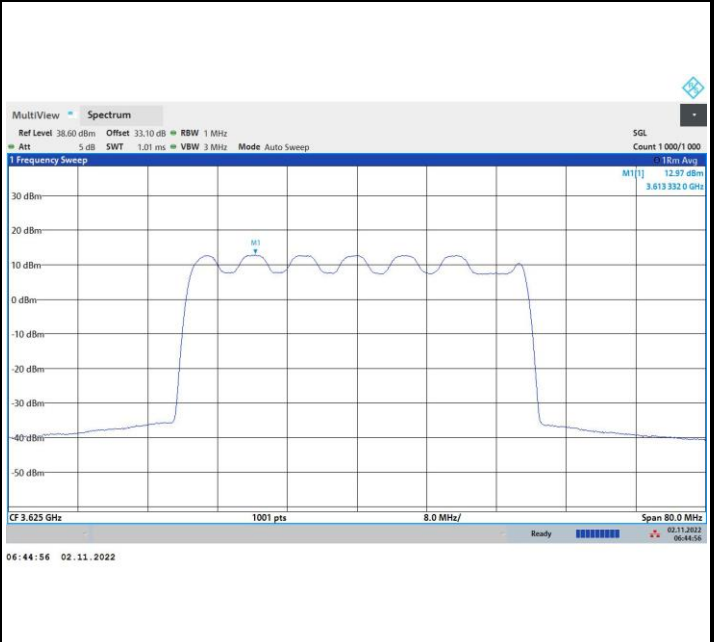

FR1 n48 / 40MHz / Middle Channel / PSD

QPSK

16QAM

64QAM

256QAM