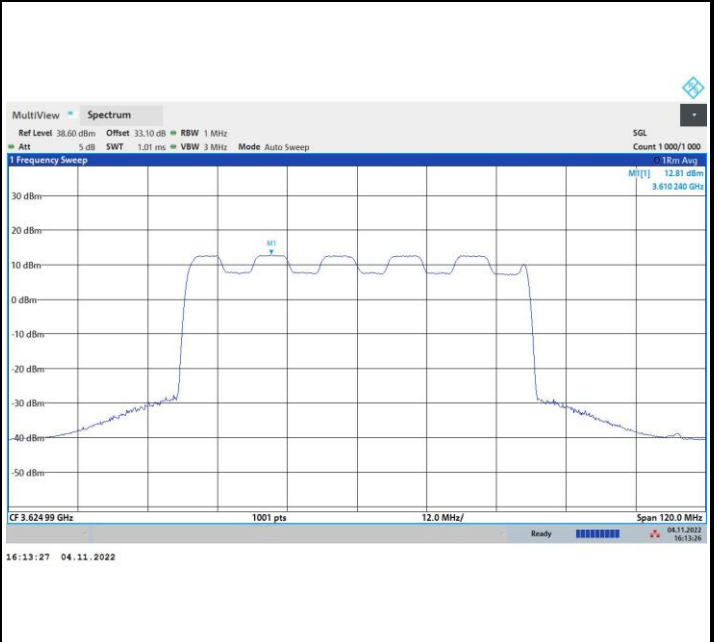

256QAM

FR1 n48 / 60MHz / Middle Channel / PSD

QPSK

16QAM

64QAM

256QAM

FR1 n48 / 60MHz / Highest Channel / PSD

QPSK