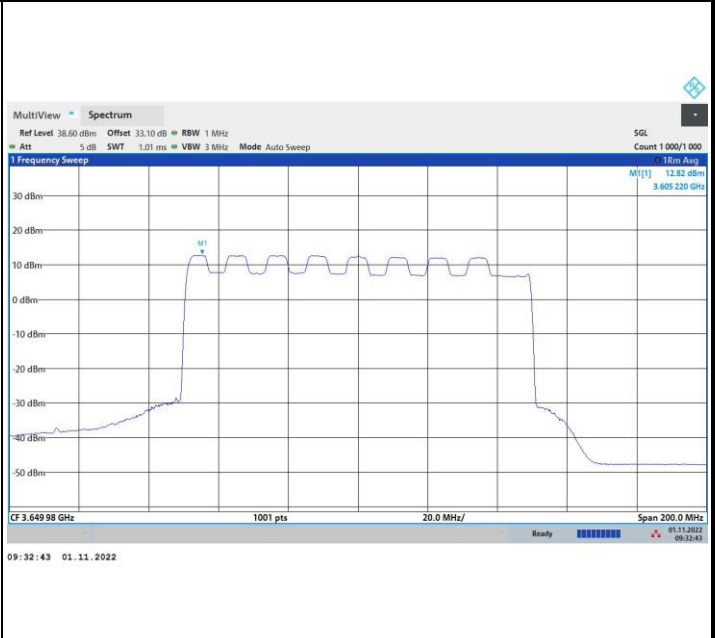

FR1 n48 / 100MHz / Highest Channel / PSD

QPSK

16QAM

64QAM

256QAM