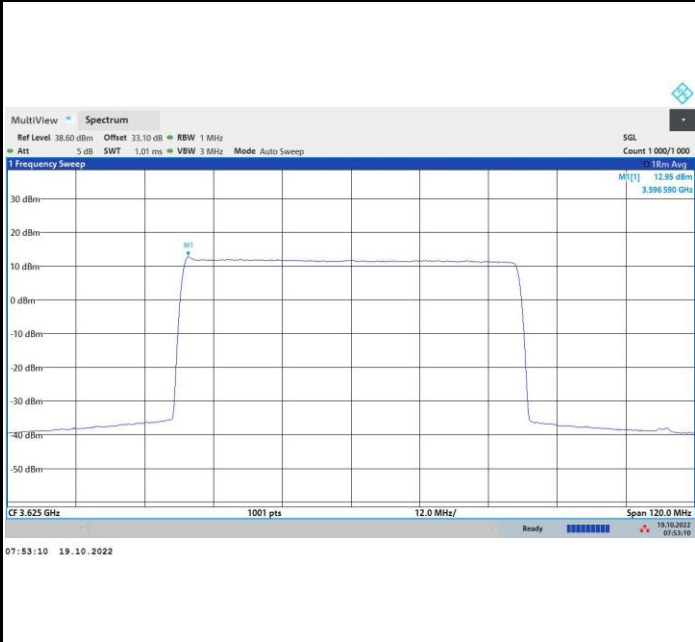

FR1 n48 / 60MHz / Middle Channel / PSD

QPSK