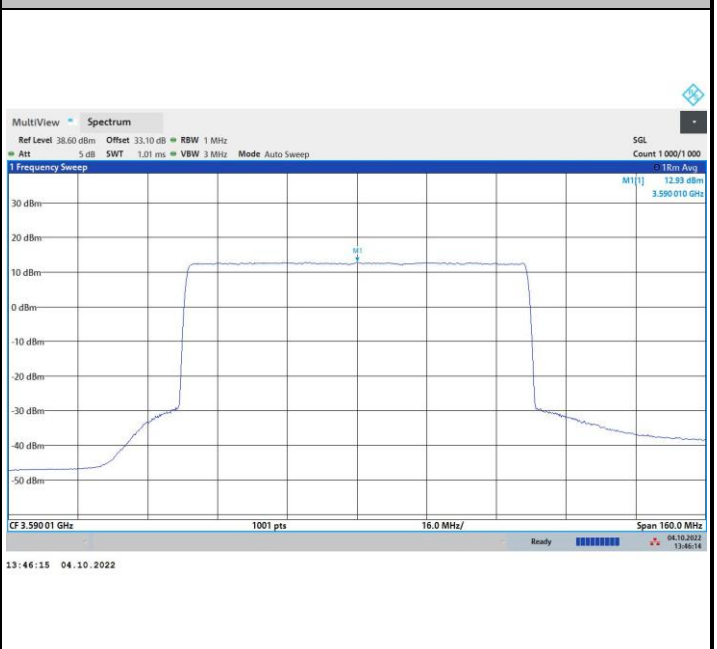

FR1 n48 / 80MHz / Lowest Channel / PSD

QPSK

16QAM

64QAM

256QAM