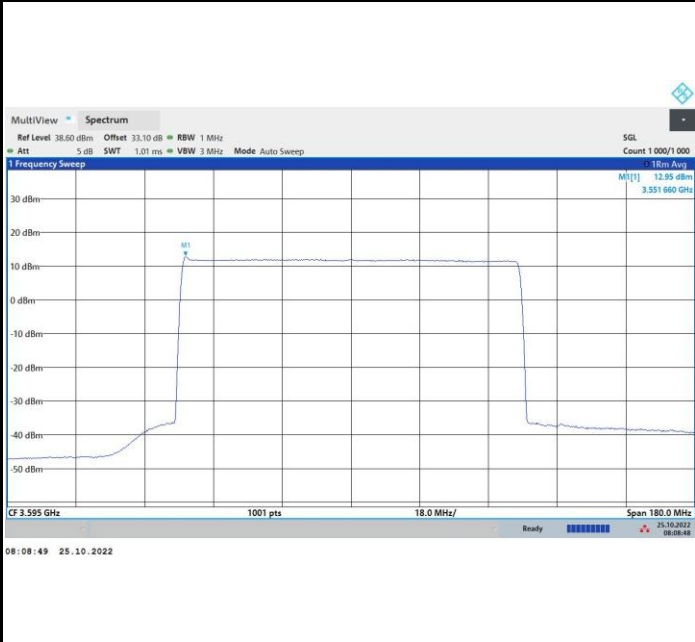

256QAM

FR1 n48 / 80MHz / Highest Channel / PSD

QPSK

16QAM

64QAM

256QAM

FR1 n48 / 90MHz / Lowest Channel / PSD

QPSK