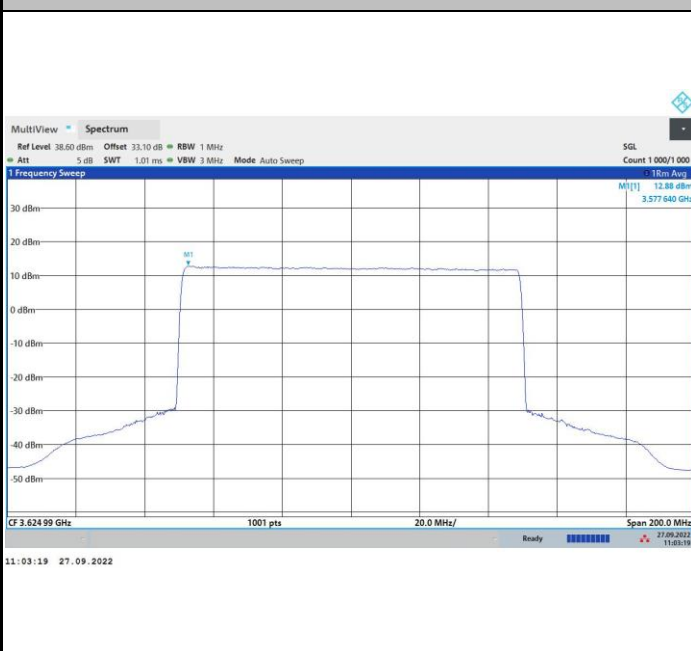

256QAM

16:53:53 27.09.2022

FR1 n48 / 100MHz / Middle Channel / PSD

QPSK

16QAM

64QAM

256QAM

FR1 n48 / 100MHz / Highest Channel / PSD