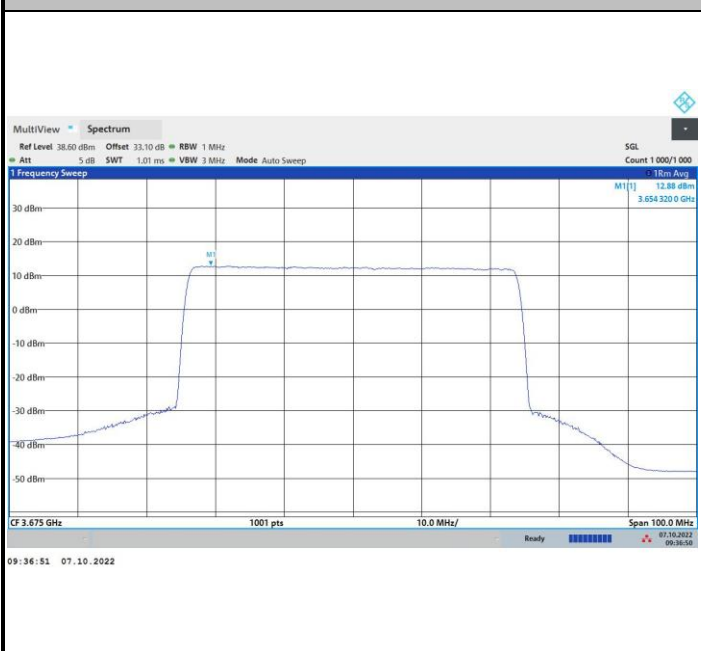

FR1 n48 / 50MHz / Highest Channel / PSD

QPSK

16QAM

64QAM

256QAM