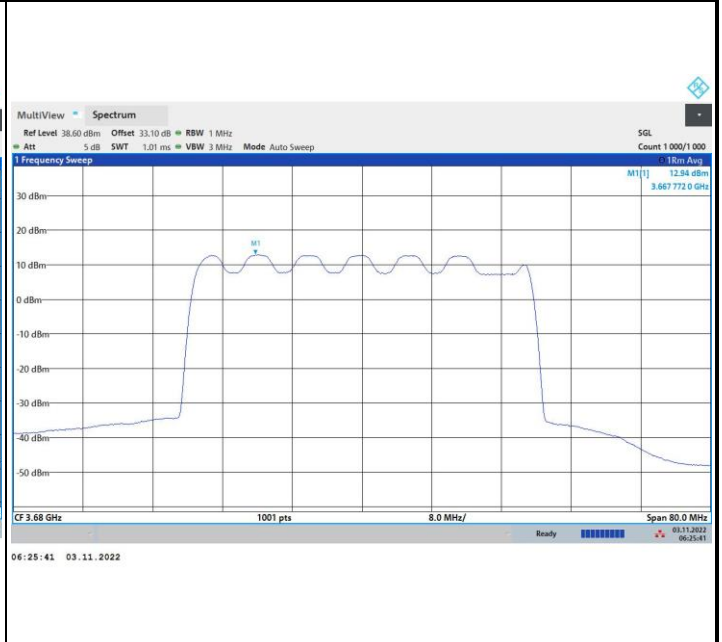

FR1 n48 / 40MHz / Highest Channel / PSD

QPSK

16QAM

64QAM

256QAM

FR1 n48 / 50MHz / Lowest Channel / PSD

QPSK

16QAM