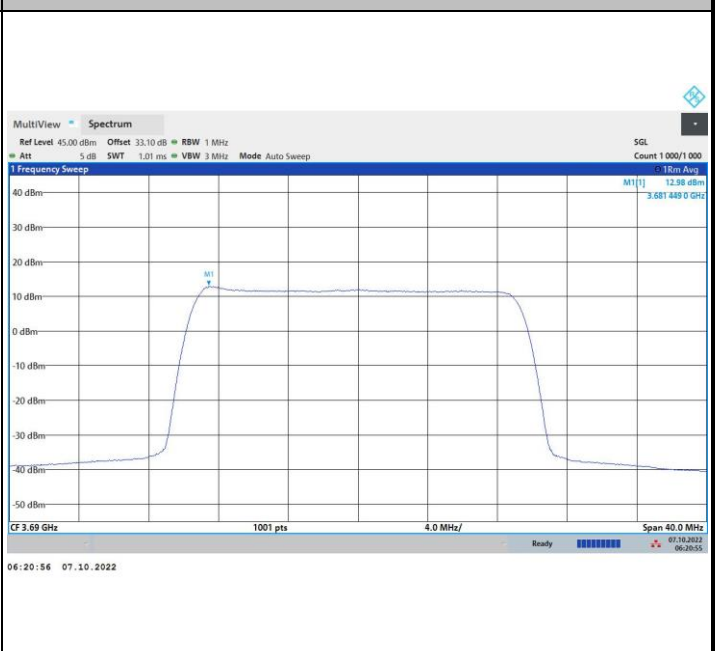

256QAM

FR1 n48 / 20MHz / Highest Channel / PSD

QPSK

16QAM

64QAM

256QAM

FR1 n48 / 40MHz / Lowest Channel / PSD

QPSK