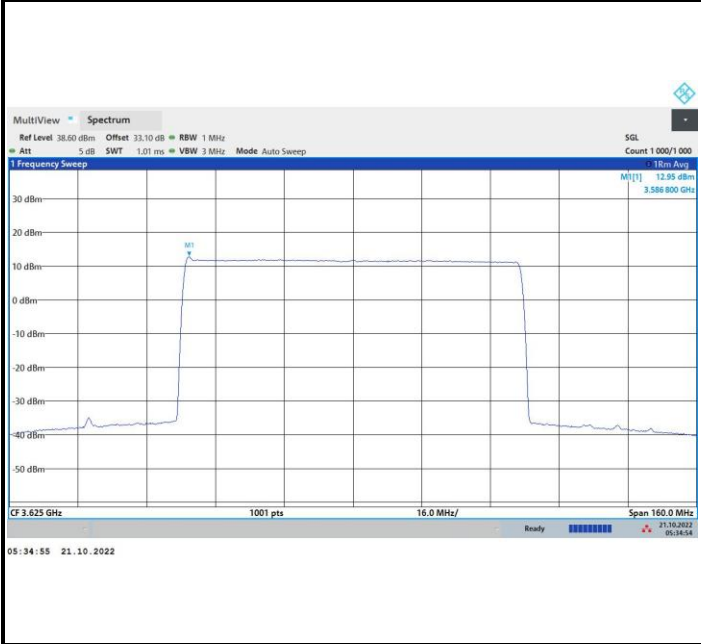

FR1 n48 / 80MHz / Middle Channel / PSD

QPSK