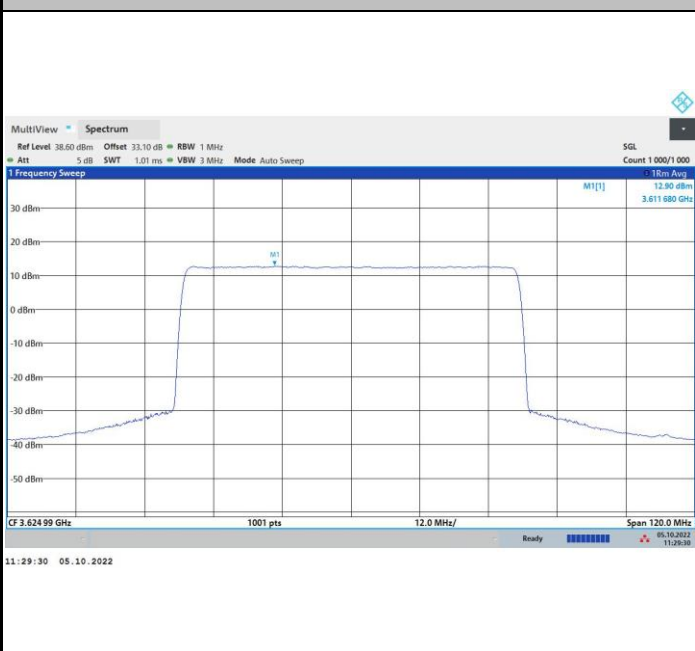

256QAM

FR1 n48 / 60MHz / Middle Channel / PSD

QPSK

16QAM

64QAM

256QAM

FR1 n48 / 60MHz / Highest Channel / PSD

QPSK