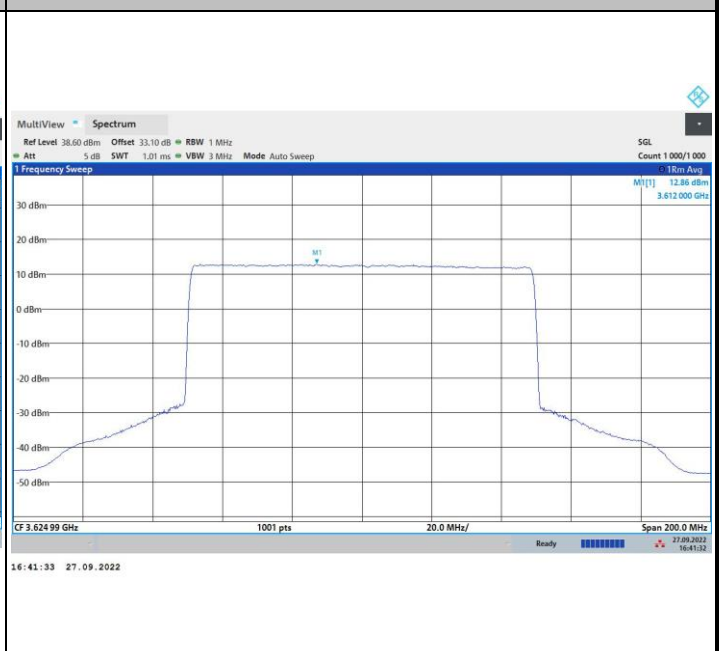

256QAM

16:53:53 27.09.2022

FR1 n48 / 100MHz / Middle Channel / PSD

QPSK

16QAM

64QAM

256QAM

FR1 n48 / 100MHz / Highest Channel / PSD