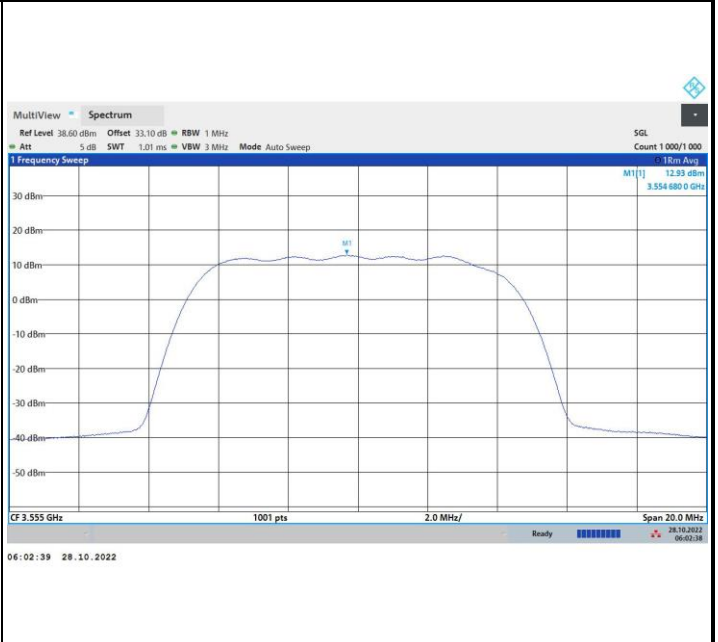

FR1 n48 / 10MHz / Lowest Channel / PSD

QPSK

16QAM

64QAM

256QAM

FR1 n48 / 10MHz / Middle Channel / PSD

QPSK

16QAM