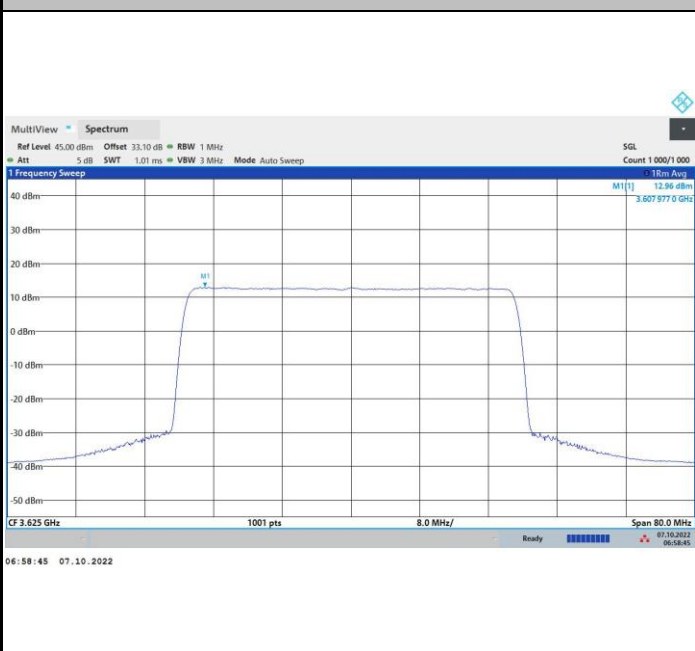

FR1 n48 / 40MHz / Middle Channel / PSD

QPSK

16QAM

64QAM

256QAM