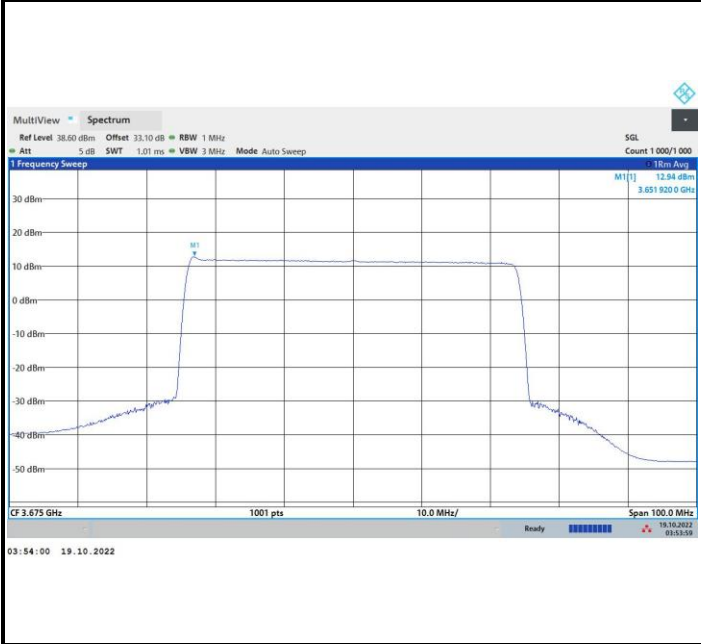

FR1 n48 / 50MHz / Highest Channel / PSD

QPSK