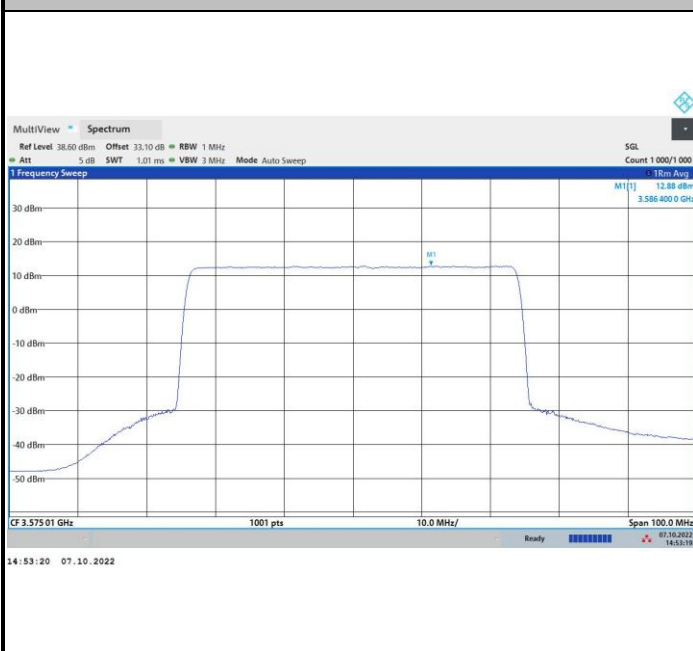

FR1 n48 / 50MHz / Lowest Channel / PSD

QPSK

16QAM

64QAM

256QAM