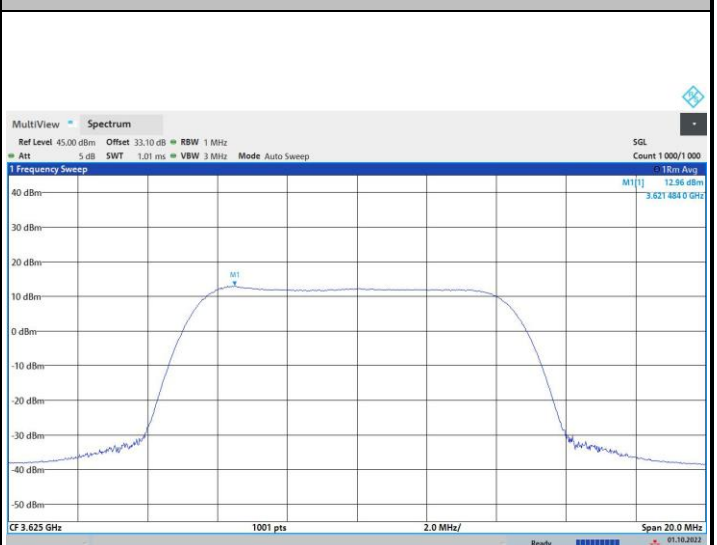

FR1 n48 / 10MHz / Middle Channel / PSD

QPSK

16QAM

64QAM

256QAM