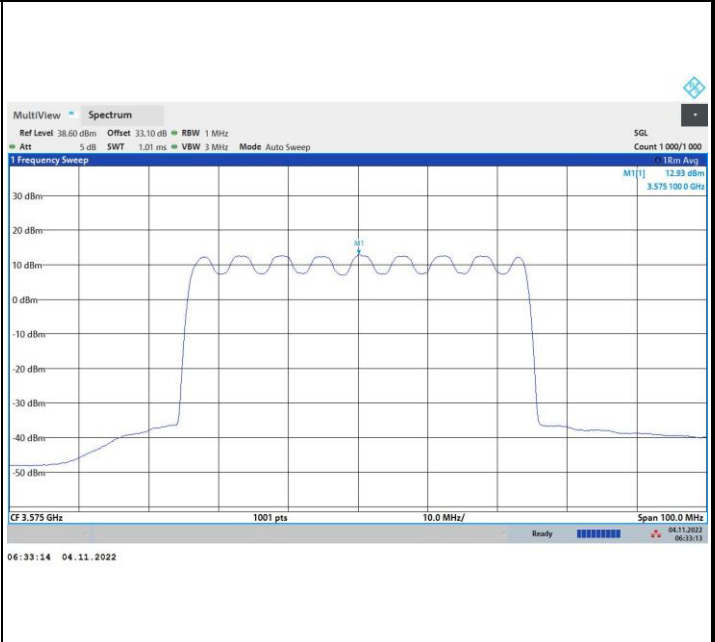

FR1 n48 / 40MHz / Highest Channel / PSD

QPSK

16QAM

64QAM

256QAM

FR1 n48 / 50MHz / Lowest Channel / PSD

QPSK

16QAM