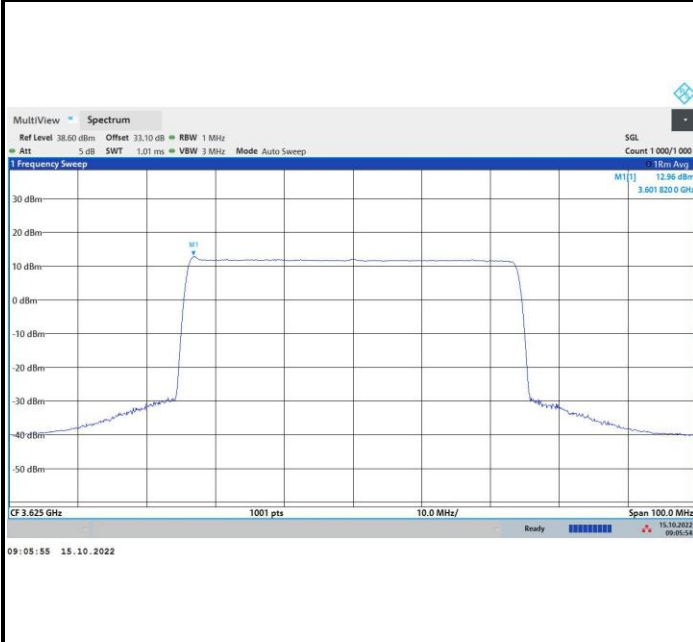

64QAM

256QAM

FR1 n48 / 50MHz / Middle Channel / PSD

QPSK

16QAM

64QAM

256QAM

FR1 n48 / 50MHz / Highest Channel / PSD