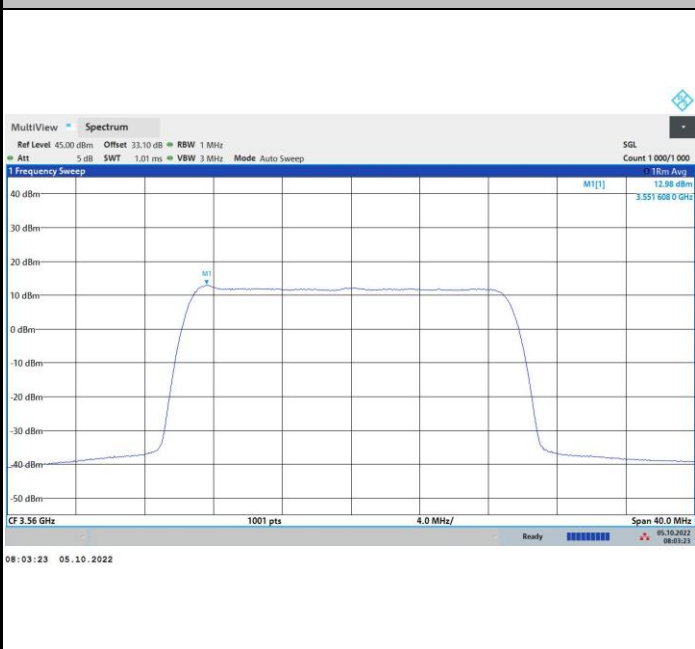

64QAM

256QAM