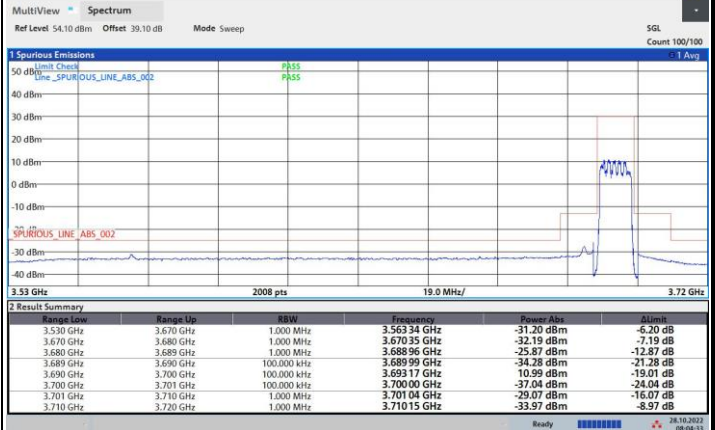

FR1 n48 / 10MHz / Highest Channel / MASK

QPSK

16QAM