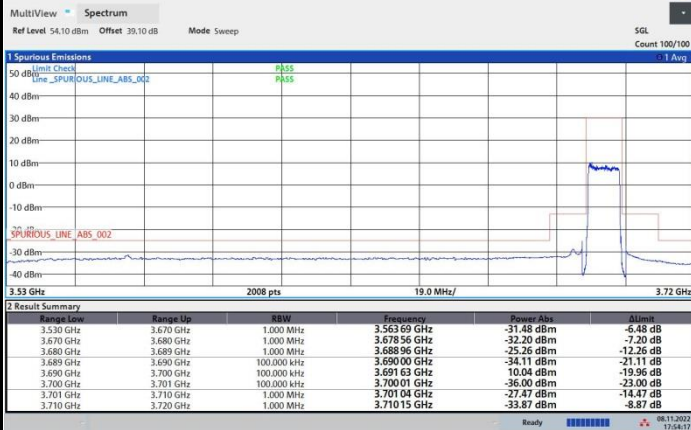

FR1 n48 / 10MHz / Highest Channel / MASK

QPSK

16QAM