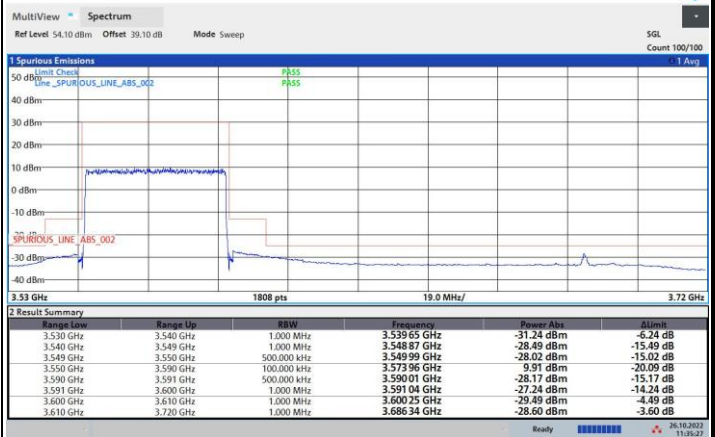

64QAM

256QAM

FR1 n48 / 40MHz / Lowest Channel / MASK

QPSK

16QAM

64QAM

256QAM

FR1 n48 / 40MHz / Middle Channel / MASK