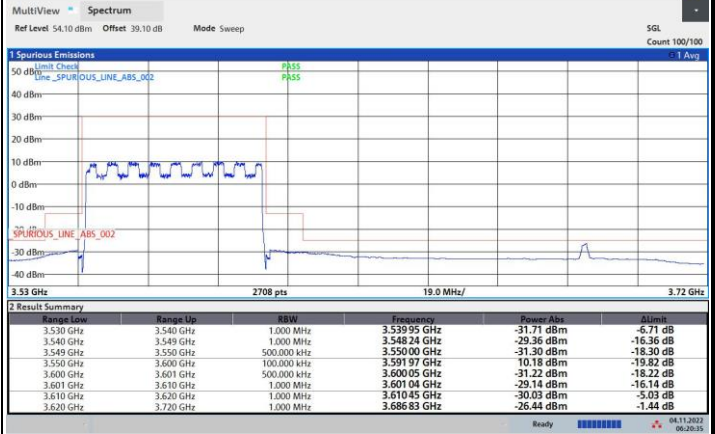

256QAM

FR1 n48 / 50MHz / Lowest Channel / MASK

QPSK

16QAM

64QAM

256QAM

FR1 n48 / 50MHz / Middle Channel / MASK

QPSK