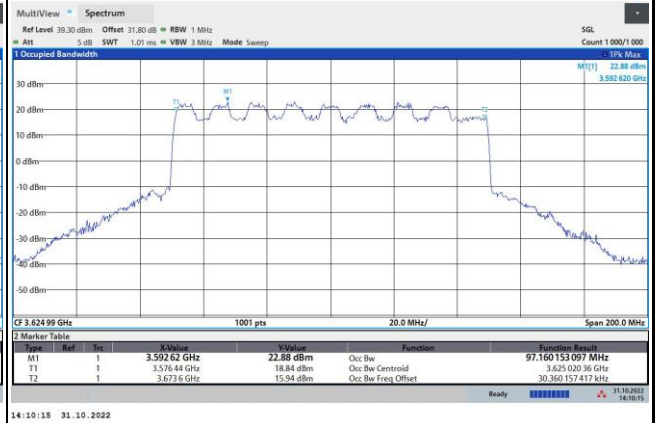

FR1 n48 / 100MHz / Middle Channel / 99%OBW

QPSK

16QAM