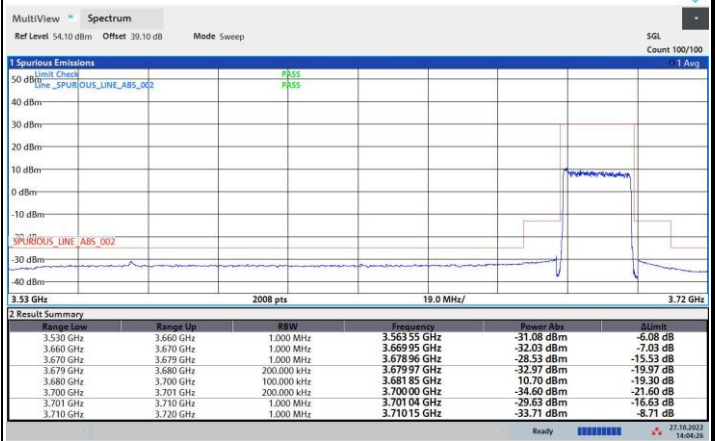

64QAM

256QAM