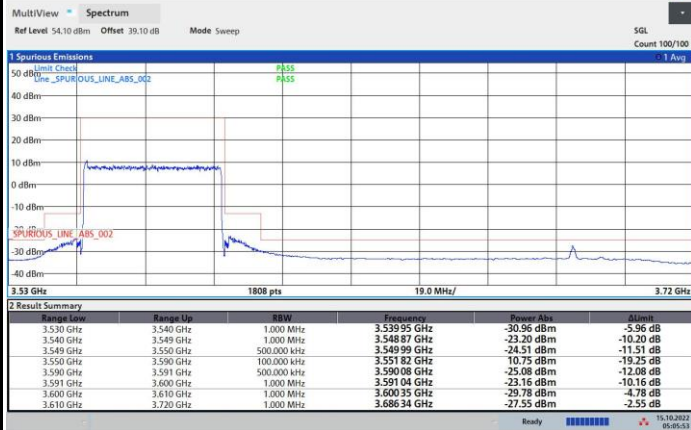

64QAM

256QAM

FR1 n48 / 40MHz / Lowest Channel / MASK

QPSK

16QAM

64QAM

256QAM

FR1 n48 / 40MHz / Middle Channel / MASK