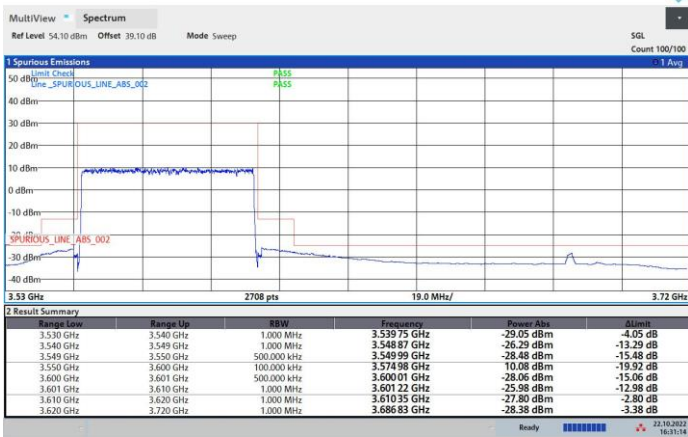

256QAM

FR1 n48 / 50MHz / Lowest Channel / MASK

QPSK

16QAM

64QAM

256QAM

FR1 n48 / 50MHz / Middle Channel / MASK

QPSK