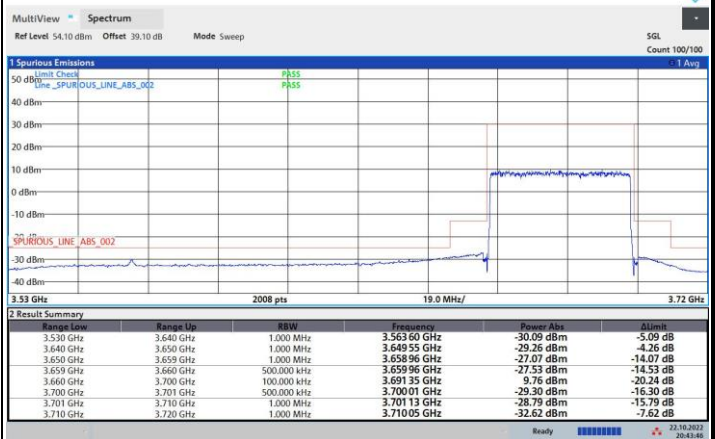

64QAM

256QAM