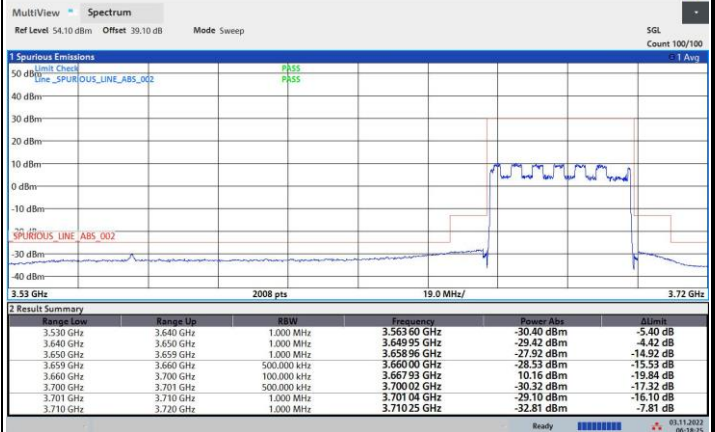

QPSK

16QAM

64QAM

256QAM

FR1 n48 / 40MHz / Highest Channel / MASK

QPSK

16QAM

64QAM