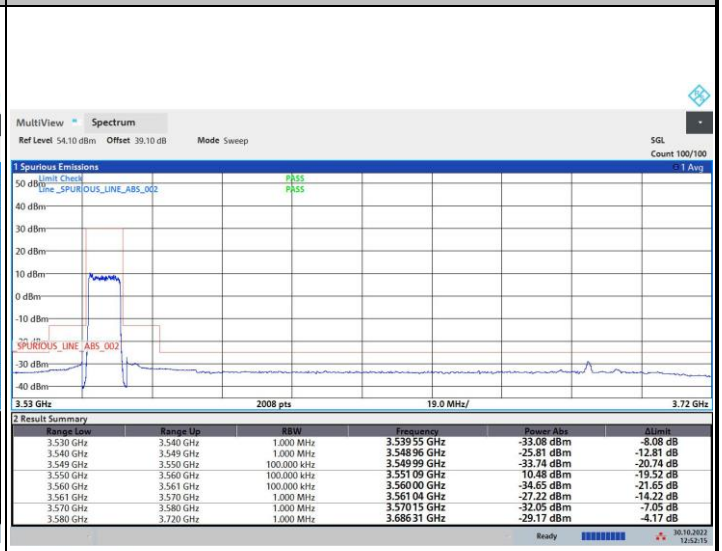

64QAM

256QAM