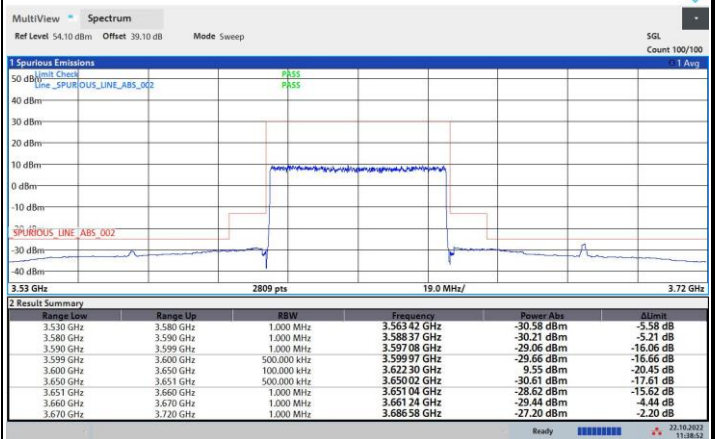

64QAM

256QAM