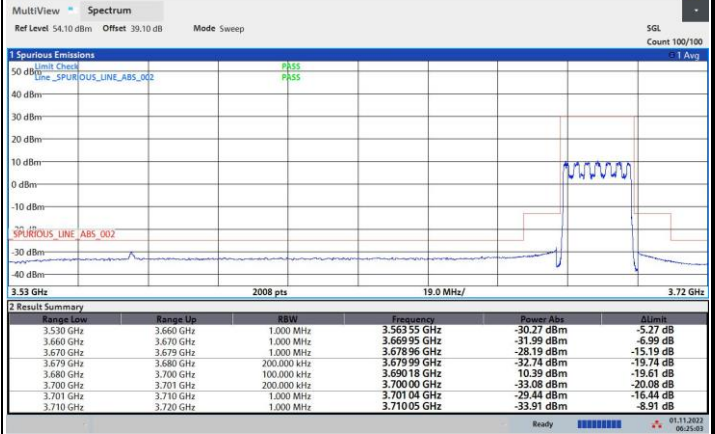

07:44:37 29.10.2022

64QAM

256QAM

10:10:04 30.10.2022

16:33:57 26.10.2022

FR1 n48 / 20MHz / Highest Channel / MASK

QPSK

16QAM