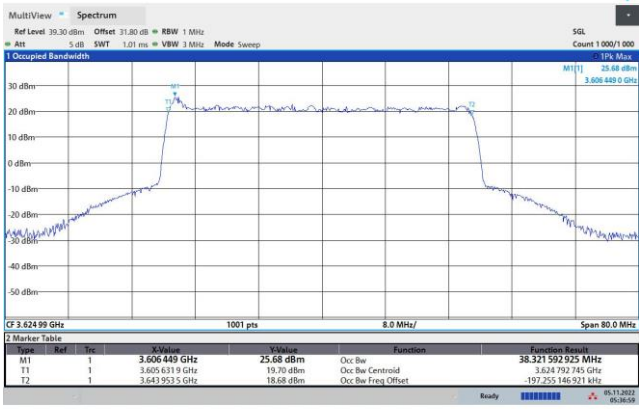

FR1 n48 / 20MHz / Middle Channel / 99%OBW

QPSK

16QAM

64QAM

256QAM

FR1 n48 / 40MHz / Middle Channel / 99%OBW

QPSK

16QAM