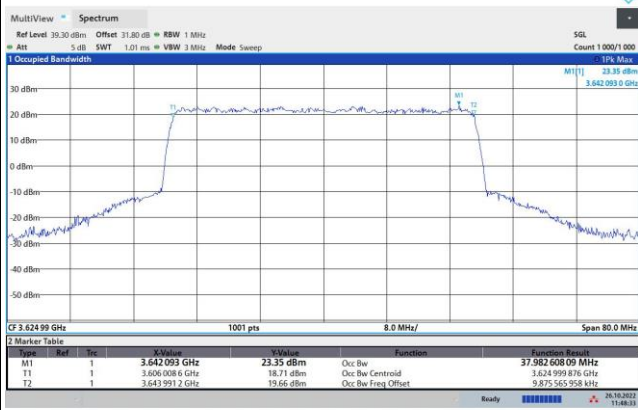

64QAM

256QAM