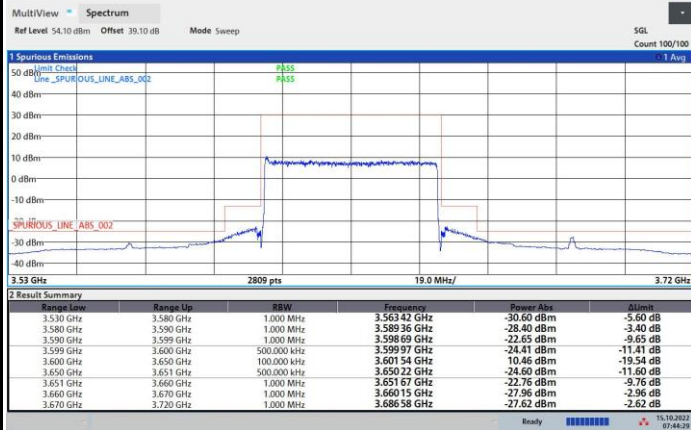

FR1 n48 / 50MHz / Middle Channel / MASK

QPSK

16QAM