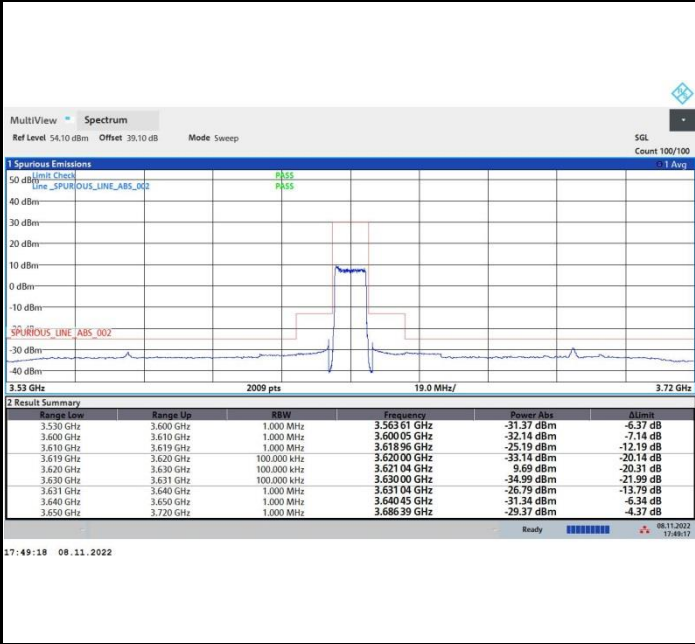

256QAM

FR1 n48 / 10MHz / Middle Channel / MASK

QPSK

16QAM

64QAM

256QAM

FR1 n48 / 10MHz / Highest Channel / MASK

QPSK