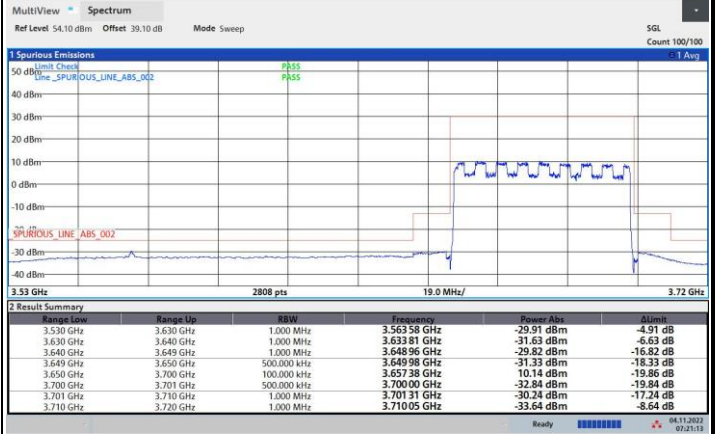

16QAM

64QAM

256QAM

FR1 n48 / 50MHz / Highest Channel / MASK

QPSK

16QAM

64QAM

256QAM