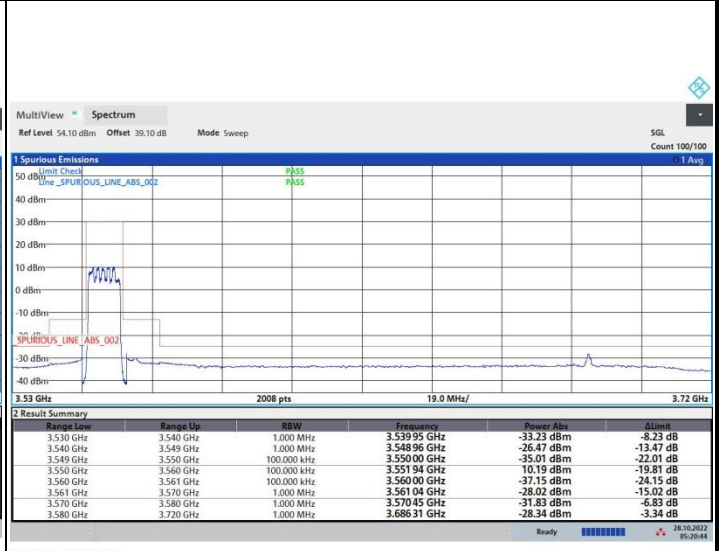

16QAM

64QAM

256QAM

Unwanted Emission (MASK)

FR1 n48 / 10MHz / Lowest Channel / MASK

QPSK

16QAM

64QAM