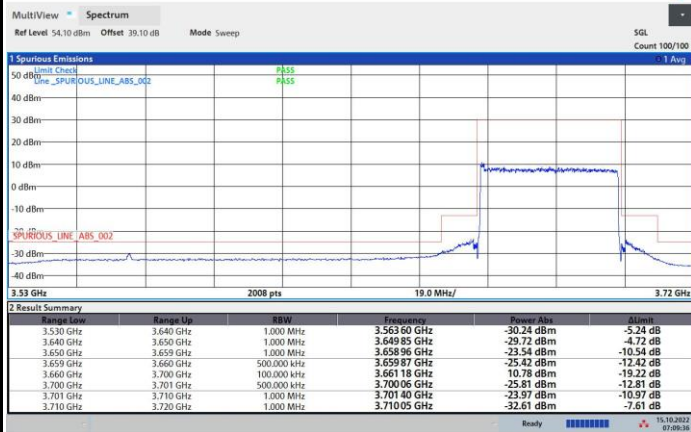

QPSK

16QAM

64QAM

256QAM

FR1 n48 / 40MHz / Highest Channel / MASK

QPSK

16QAM

64QAM