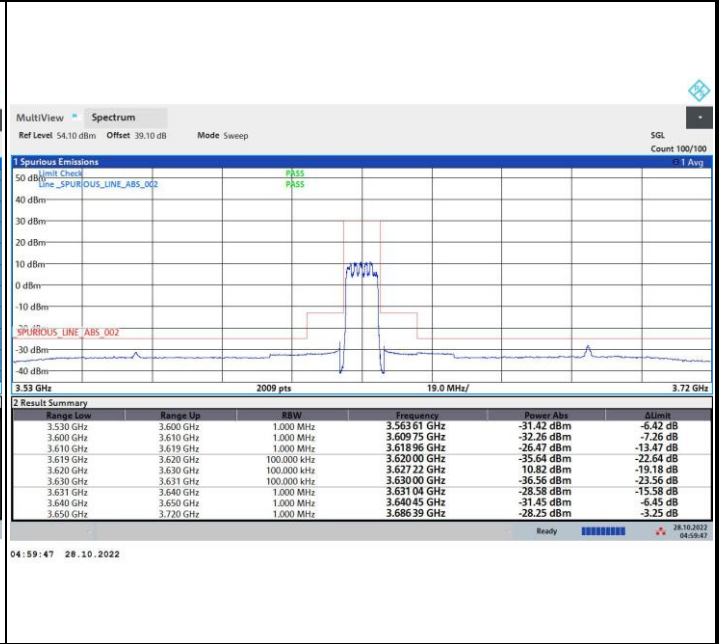

256QAM

FR1 n48 / 10MHz / Middle Channel / MASK

QPSK

16QAM

64QAM

256QAM

FR1 n48 / 10MHz / Highest Channel / MASK

QPSK