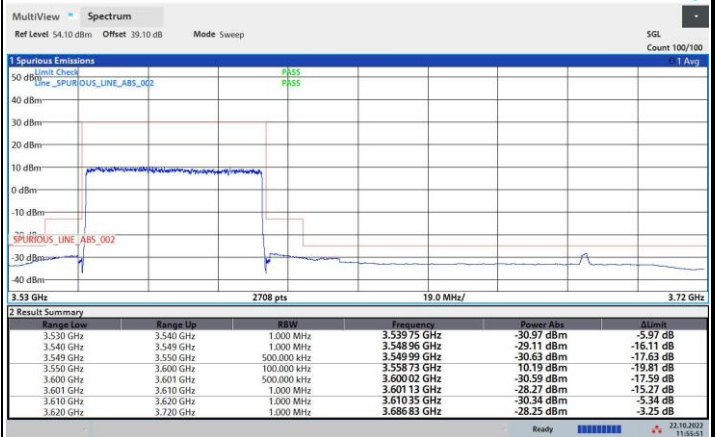

256QAM

FR1 n48 / 50MHz / Lowest Channel / MASK

QPSK

16QAM

64QAM

256QAM

FR1 n48 / 50MHz / Middle Channel / MASK

QPSK