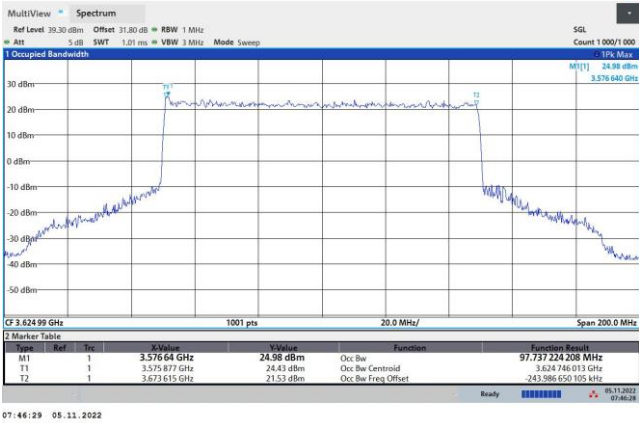

FR1 n48 / 100MHz / Middle Channel / 99%OBW

QPSK

16QAM