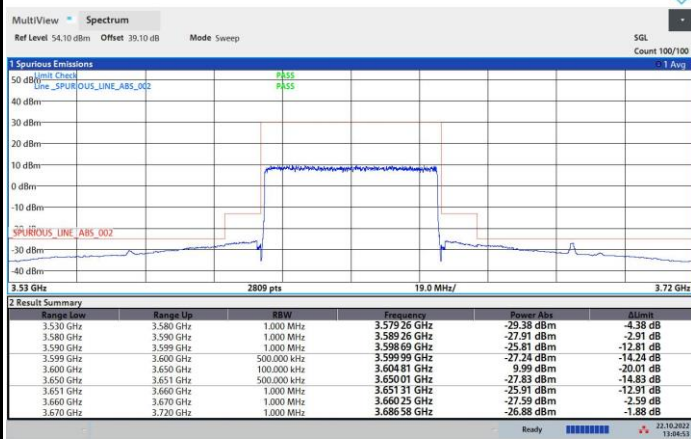

64QAM

256QAM