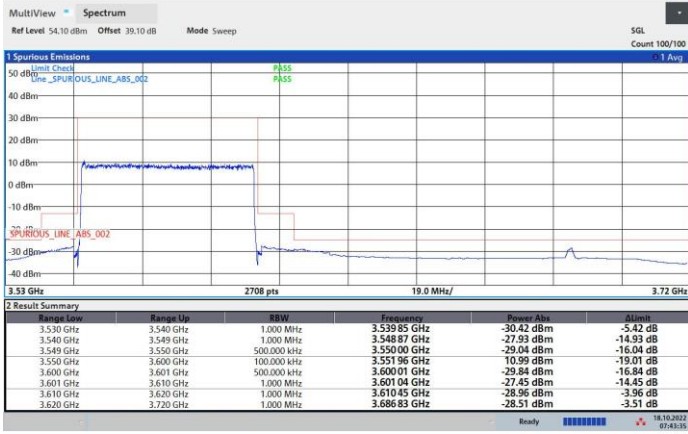

256QAM

FR1 n48 / 50MHz / Lowest Channel / MASK

QPSK

16QAM

64QAM

256QAM

FR1 n48 / 50MHz / Middle Channel / MASK

QPSK