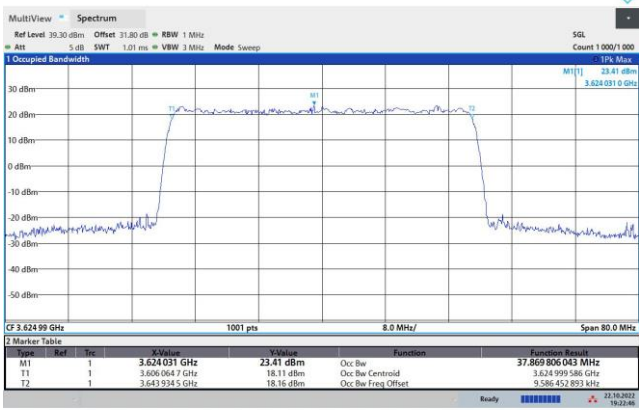

64QAM

256QAM