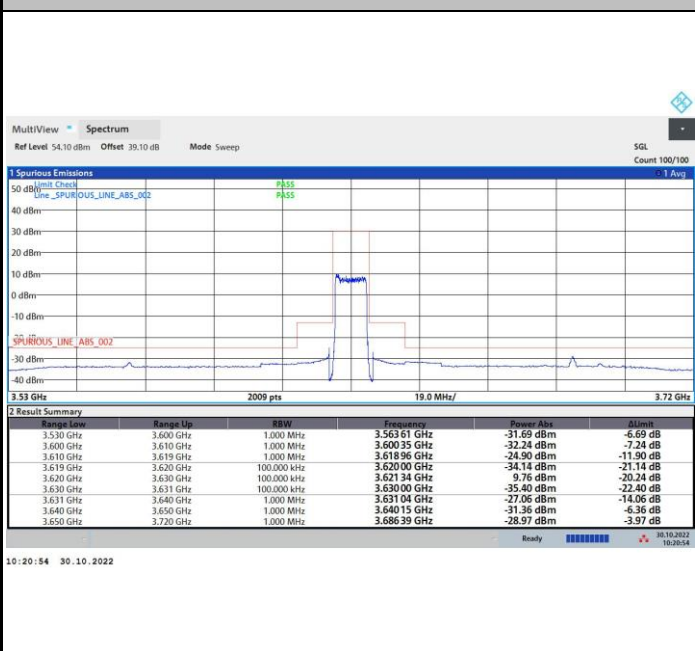

256QAM

FR1 n48 / 10MHz / Middle Channel / MASK

QPSK

16QAM

64QAM

256QAM

FR1 n48 / 10MHz / Highest Channel / MASK

QPSK