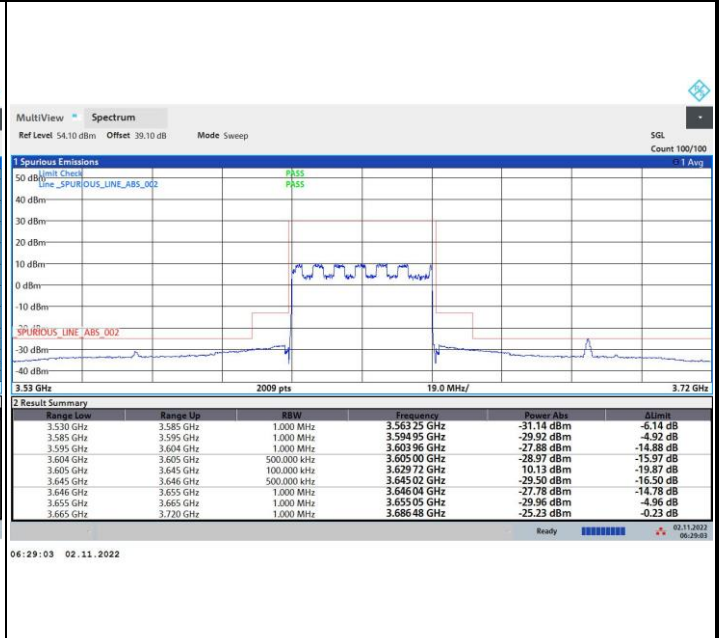

FR1 n48 / 40MHz / Middle Channel / MASK

QPSK

16QAM