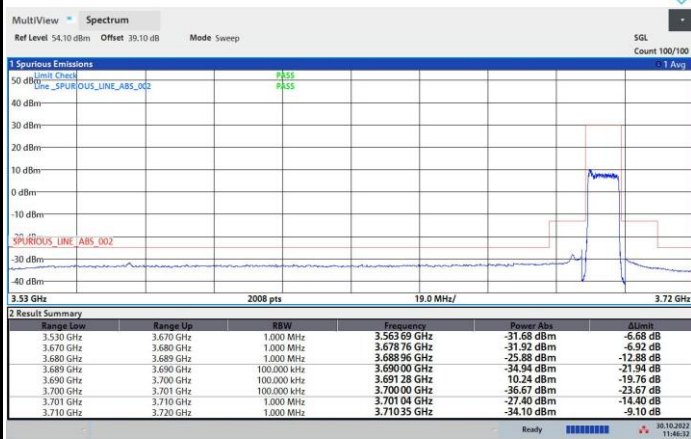

64QAM

256QAM