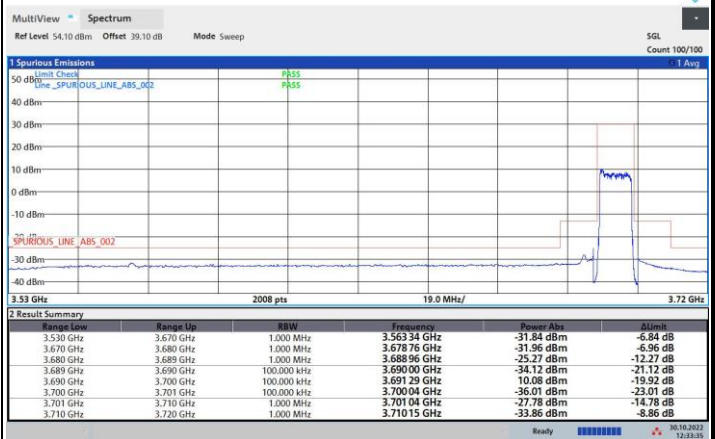

64QAM

256QAM