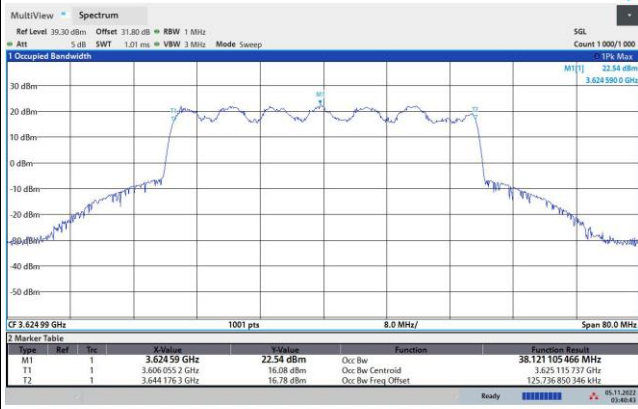

FR1 n48 / 20MHz / Middle Channel / 99%OBW

QPSK

16QAM

64QAM

256QAM

FR1 n48 / 40MHz / Middle Channel / 99%OBW

QPSK

16QAM