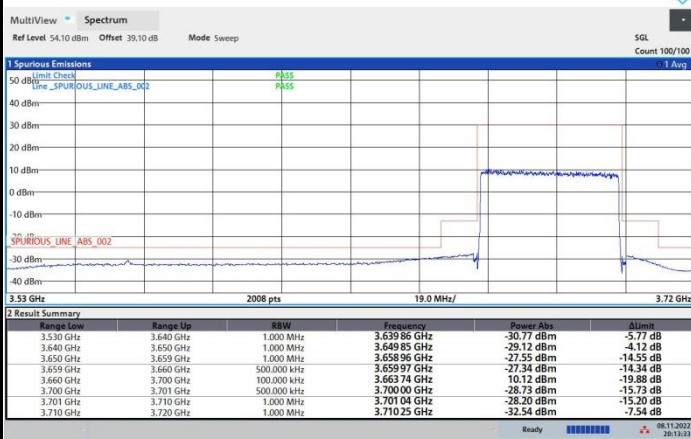

64QAM

256QAM