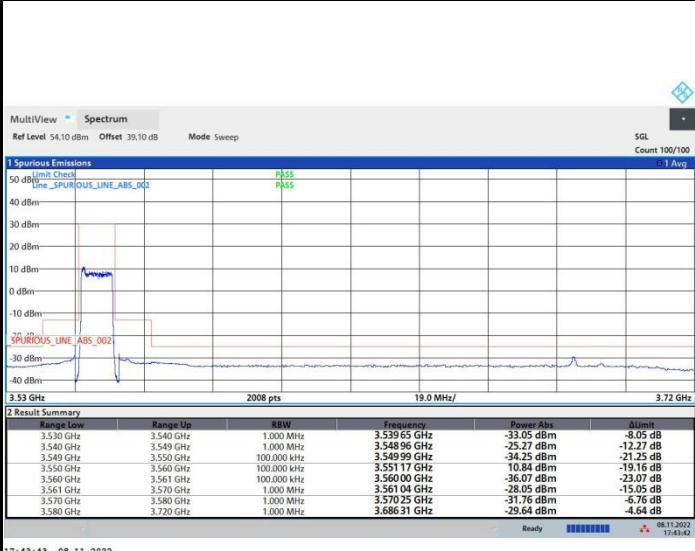

16QAM

64QAM

256QAM

Unwanted Emission (MASK)

FR1 n48 / 10MHz / Lowest Channel / MASK

QPSK

16QAM

64QAM