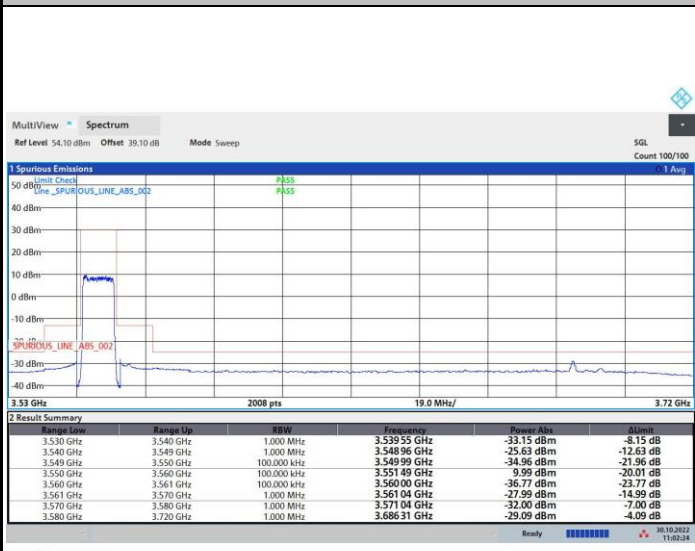

64QAM

256QAM