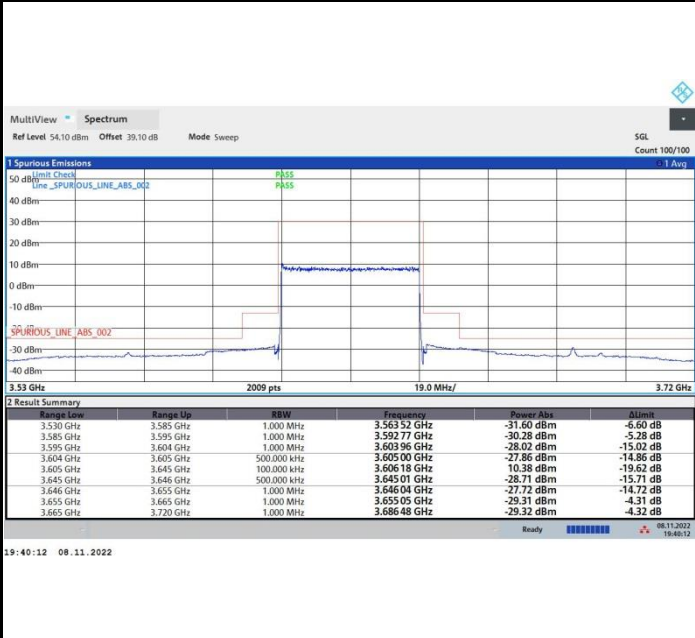

FR1 n48 / 40MHz / Middle Channel / MASK

QPSK

16QAM