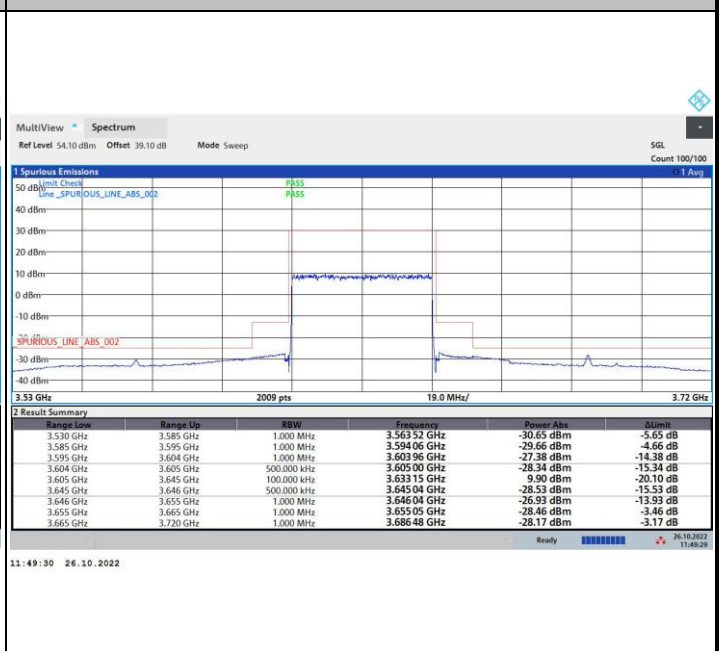

64QAM

256QAM