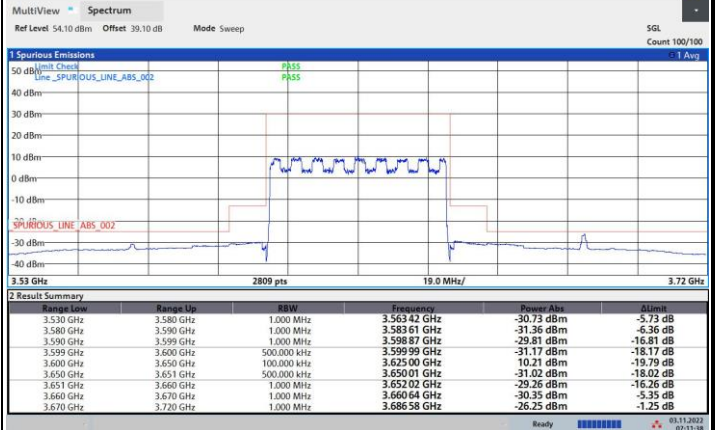

FR1 n48 / 50MHz / Middle Channel / MASK

QPSK

16QAM