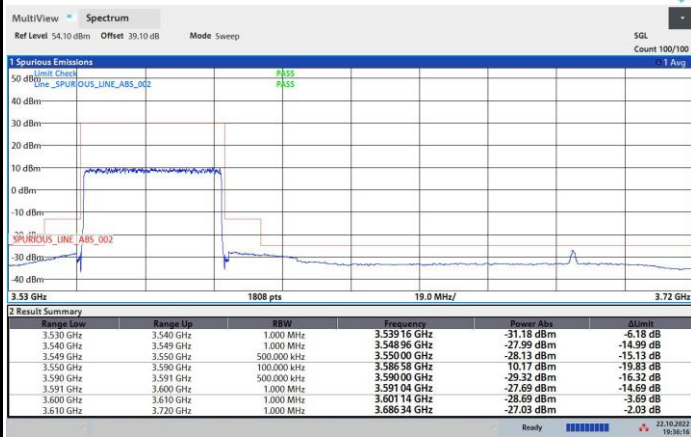

64QAM

256QAM

FR1 n48 / 40MHz / Lowest Channel / MASK

QPSK

16QAM

64QAM

256QAM

FR1 n48 / 40MHz / Middle Channel / MASK