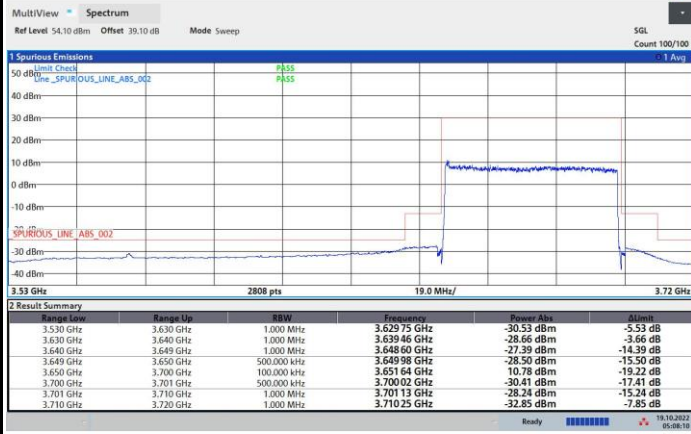

16QAM

64QAM

256QAM

FR1 n48 / 50MHz / Highest Channel / MASK

QPSK

16QAM

64QAM

256QAM