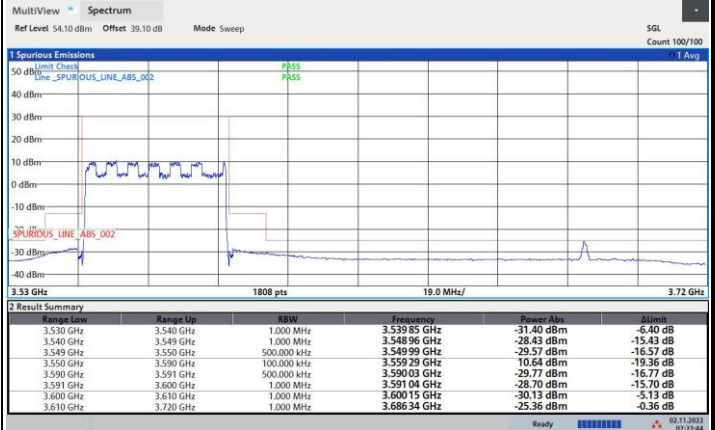

64QAM

256QAM

FR1 n48 / 40MHz / Lowest Channel / MASK

QPSK

16QAM

64QAM

256QAM

FR1 n48 / 40MHz / Middle Channel / MASK