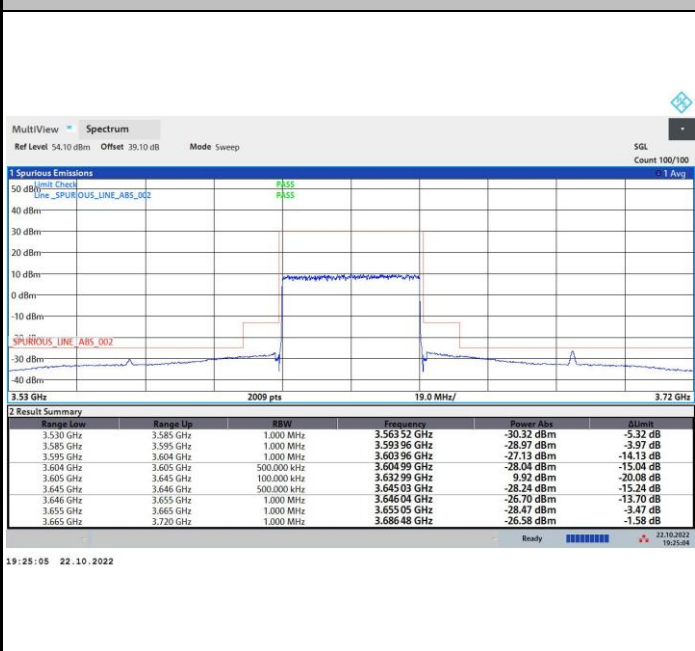

64QAM

256QAM