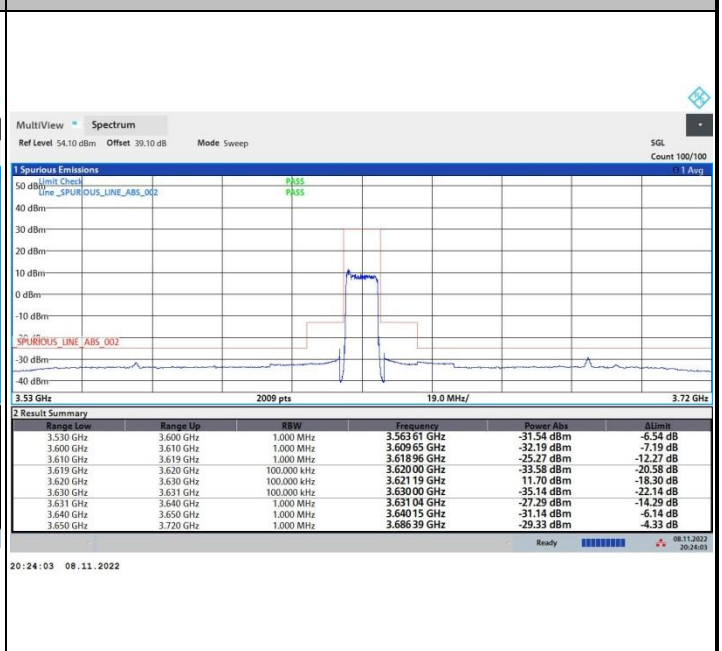

256QAM

FR1 n48 / 10MHz / Middle Channel / MASK

QPSK

16QAM

64QAM

256QAM

FR1 n48 / 10MHz / Highest Channel / MASK

QPSK