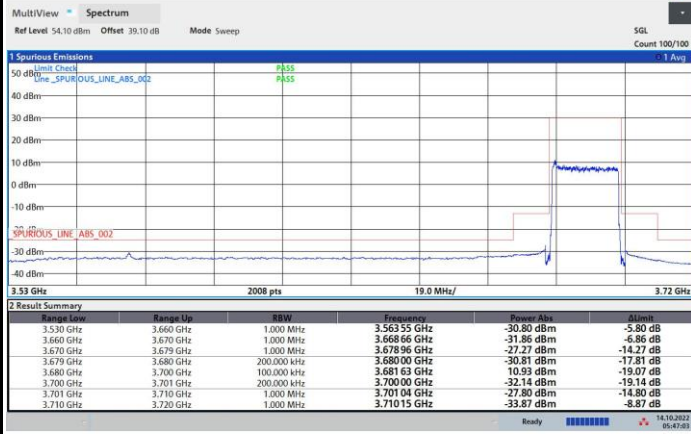

07:44:37 29.10.2022

64QAM

256QAM

10:10:04 30.10.2022

16:33:57 26.10.2022

FR1 n48 / 20MHz / Highest Channel / MASK

QPSK

16QAM