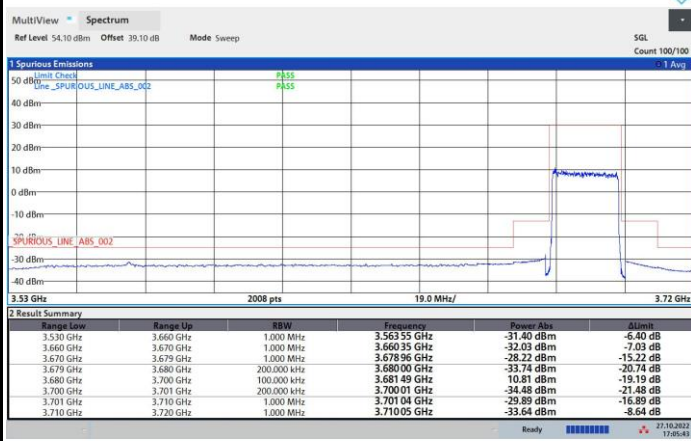

64QAM

256QAM