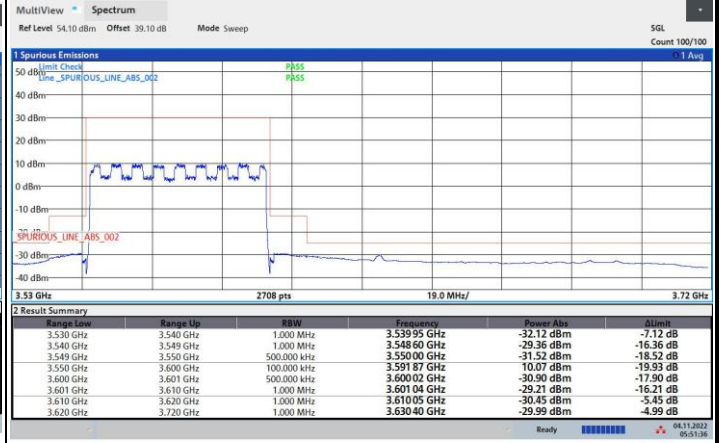

FR1 n48 / 50MHz / Lowest Channel / MASK

QPSK

16QAM