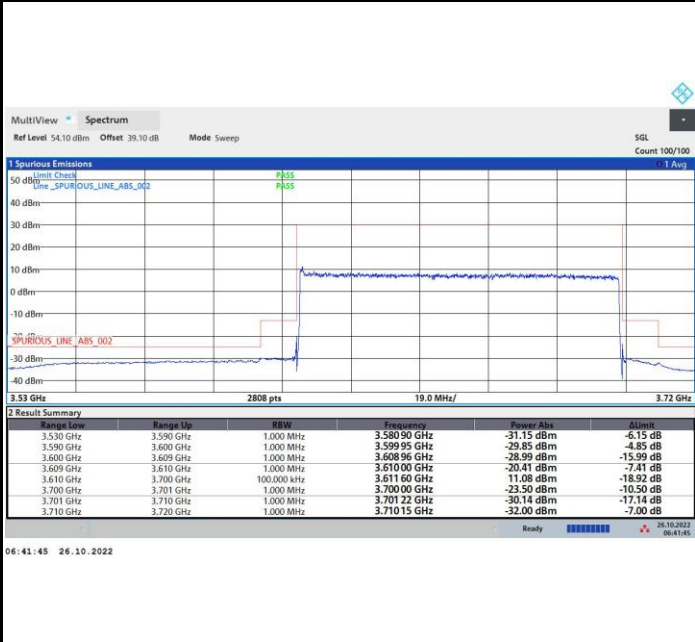

FR1 n48 / 90MHz / Highest Channel / MASK

QPSK

16QAM