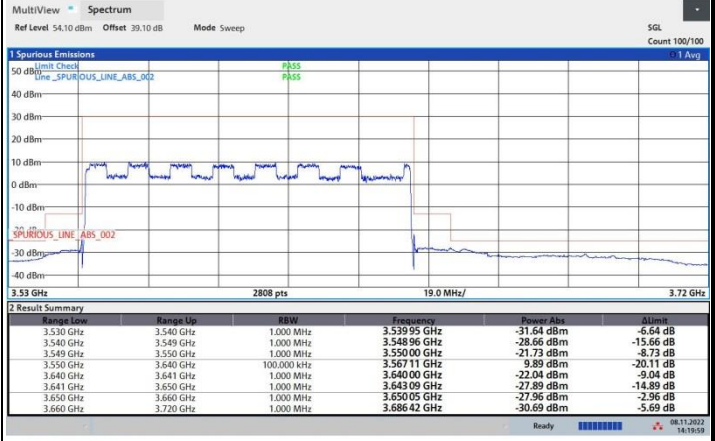

FR1 n48 / 90MHz / Lowest Channel / MASK

QPSK

16QAM