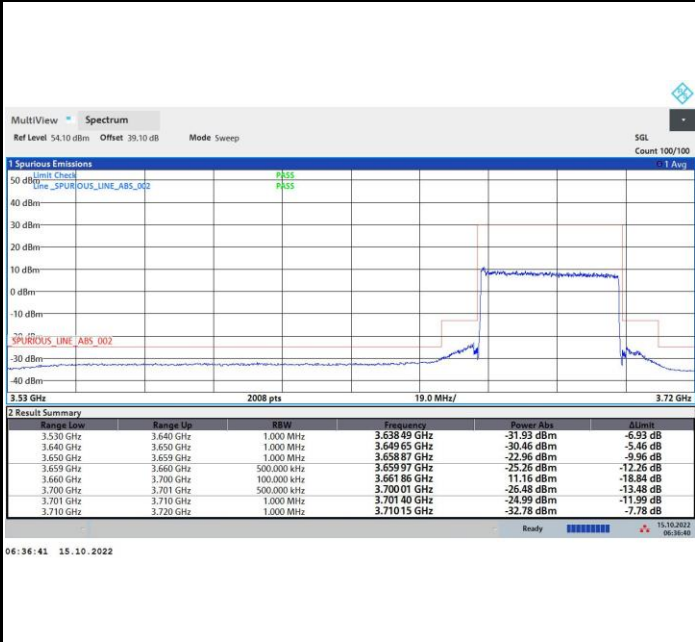

19:07:54 22.10.2022

14:09:59 26.10.2022

FR1 n48 / 40MHz / Highest Channel / MASK

QPSK

16QAM

64QAM

256QAM

FR1 n48 / 50MHz / Lowest Channel / MASK