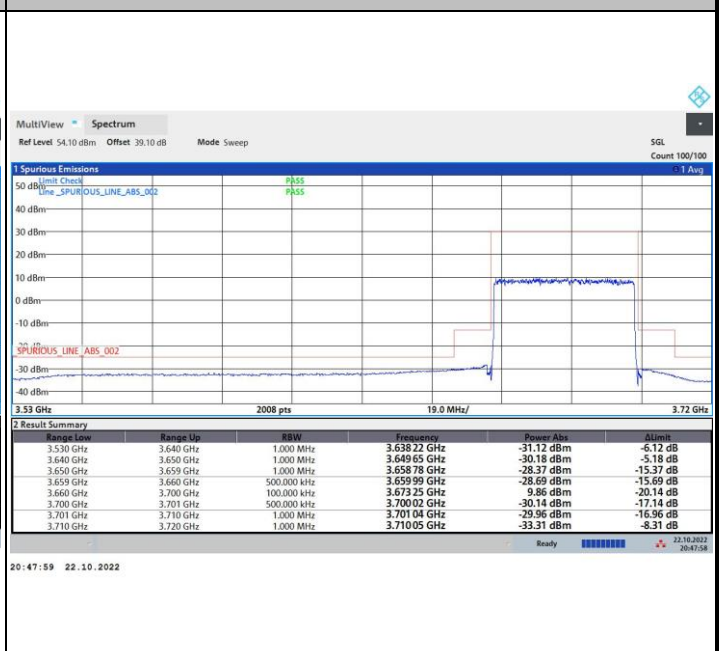

19:07:54 22.10.2022

14:09:59 26.10.2022

FR1 n48 / 40MHz / Highest Channel / MASK

QPSK

16QAM

64QAM

256QAM

FR1 n48 / 50MHz / Lowest Channel / MASK