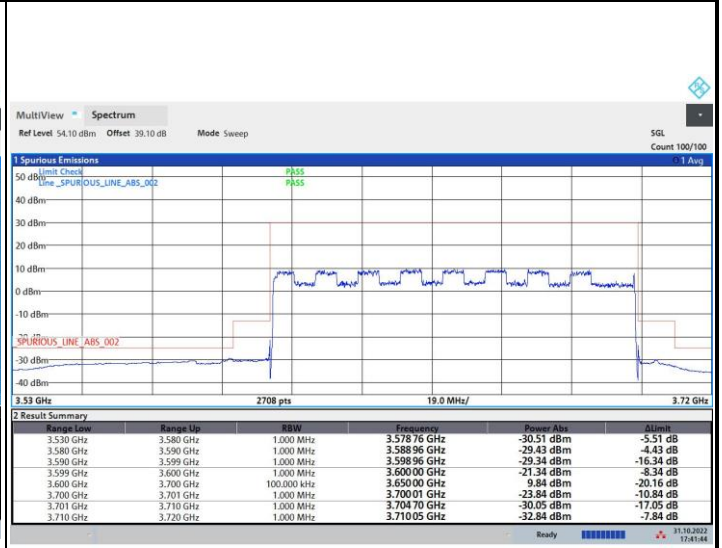

256QAM

FR1 n48 / 100MHz / Highest Channel / MASK

QPSK

16QAM

64QAM

256QAM

Conducted Spurious Emission

FR1 n48 / 10MHz / QPSK / CSE