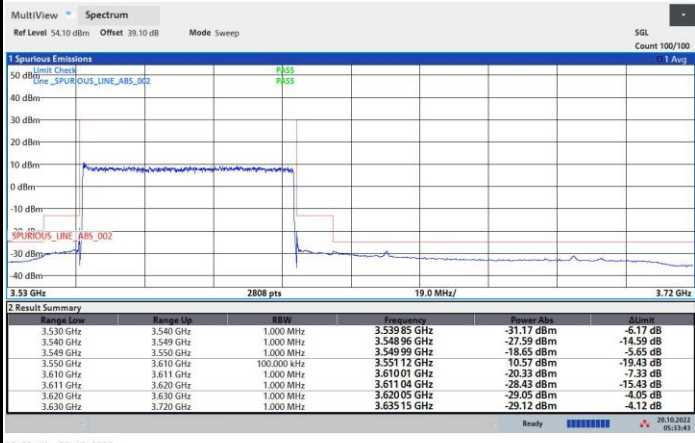

FR1 n48 / 60MHz / Lowest Channel / MASK

QPSK

16QAM

05:33:44 20.10.2022