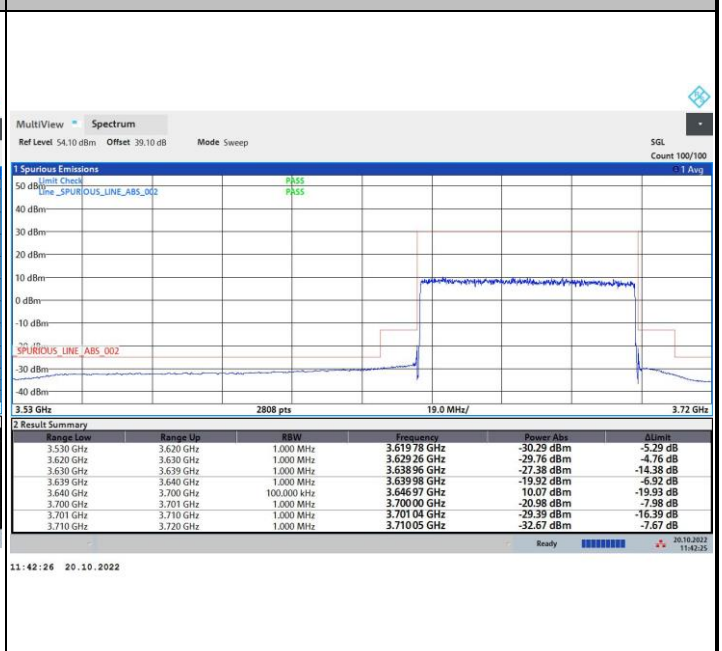

64QAM

256QAM