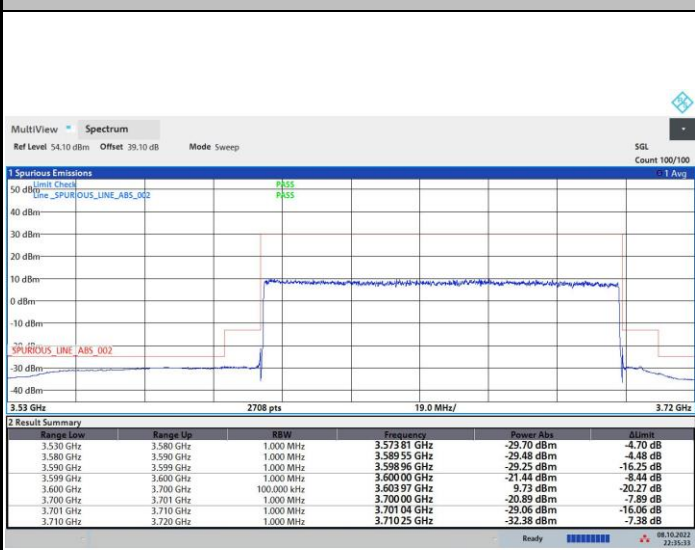

256QAM

FR1 n48 / 100MHz / Highest Channel / MASK

QPSK

16QAM

64QAM

256QAM

Conducted Spurious Emission

FR1 n48 / 10MHz / QPSK / CSE