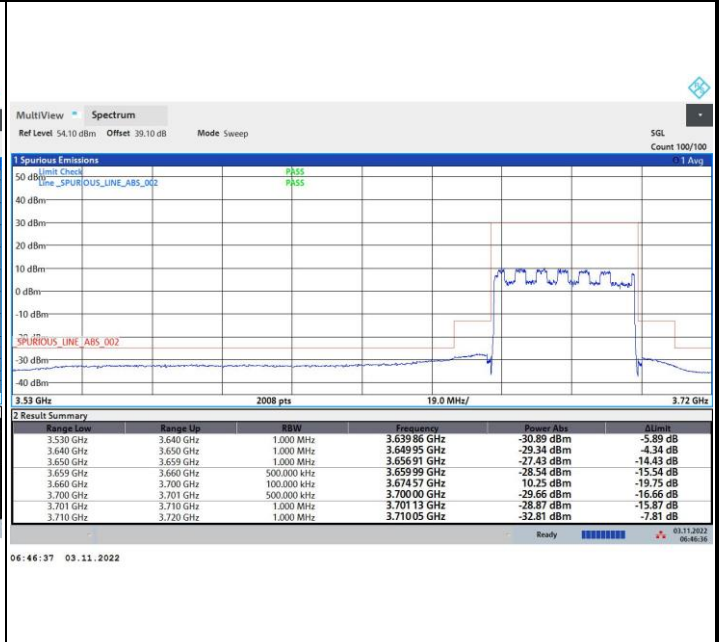

19:07:54 22.10.2022

14:09:59 26.10.2022

FR1 n48 / 40MHz / Highest Channel / MASK

QPSK

16QAM

64QAM

256QAM

FR1 n48 / 50MHz / Lowest Channel / MASK