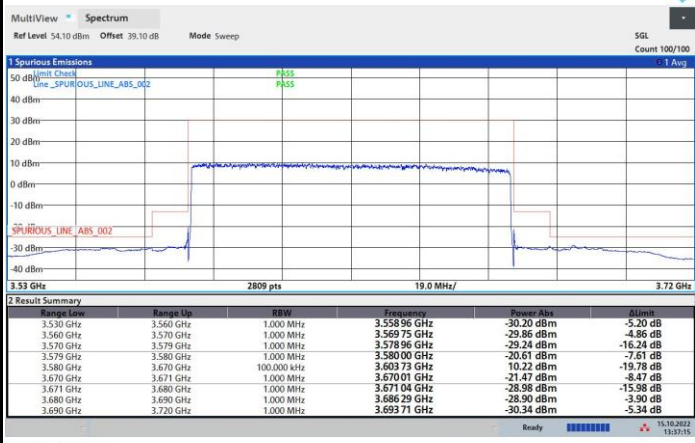

64QAM

256QAM

13:37:15 15.10.2022

17:46:56 14.10.2022