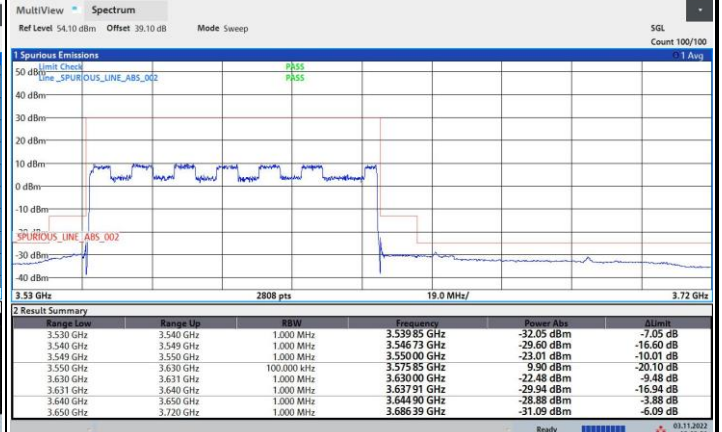

256QAM

FR1 n48 / 80MHz / Lowest Channel / MASK

QPSK

16QAM

05:13:43 22.10.2022

12:02:52 03.11.2022

64QAM

256QAM