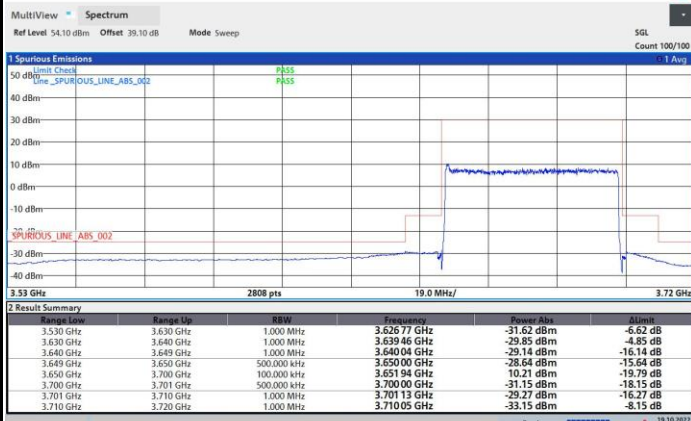

256QAM

FR1 n48 / 50MHz / Highest Channel / MASK

QPSK

16QAM

64QAM

256QAM

FR1 n48 / 60MHz / Lowest Channel / MASK

QPSK