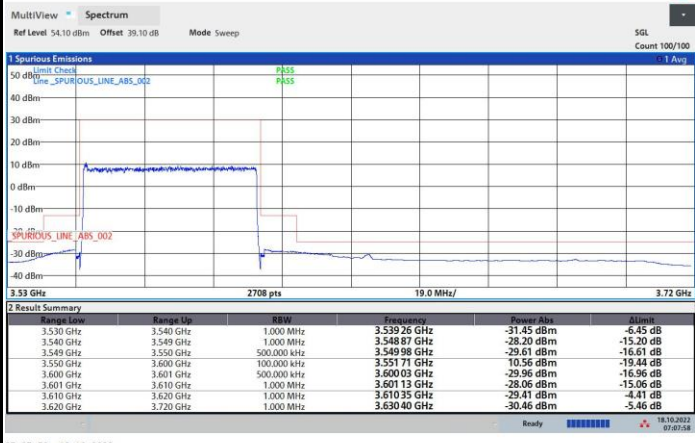

FR1 n48 / 50MHz / Lowest Channel / MASK

QPSK

16QAM