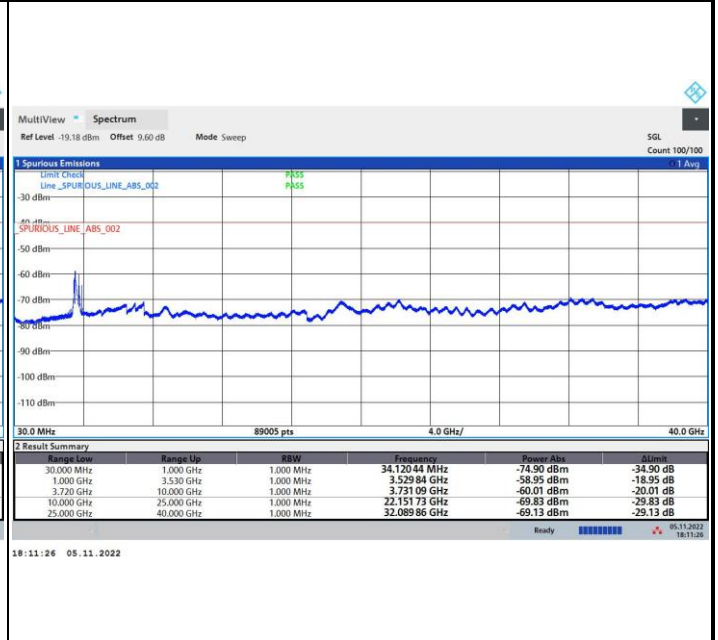

Lowest Channel

Middle Channel

Highest Channel

FR1 n48 / 50MHz / QPSK / CSE

Lowest Channel

Middle Channel

Highest Channel

FR1 n48 / 60MHz / QPSK / CSE

Lowest Channel

Middle Channel

Highest Channel