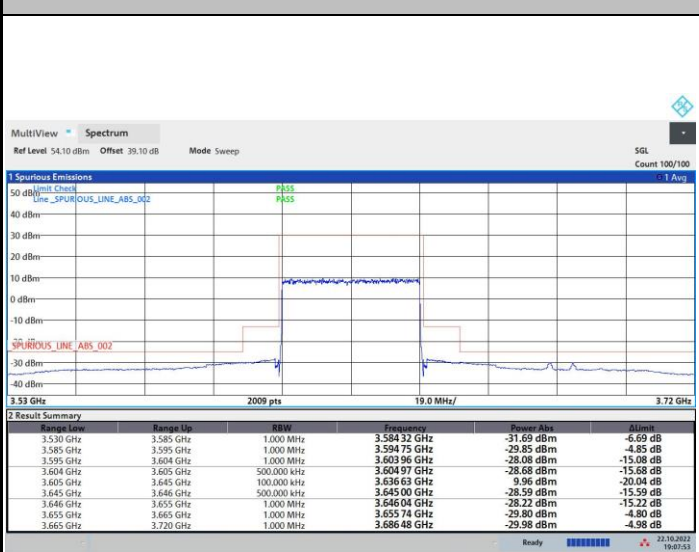

19:07:54 22.10.2022

14:09:59 26.10.2022

FR1 n48 / 40MHz / Highest Channel / MASK

QPSK

16QAM

64QAM

256QAM

FR1 n48 / 50MHz / Lowest Channel / MASK