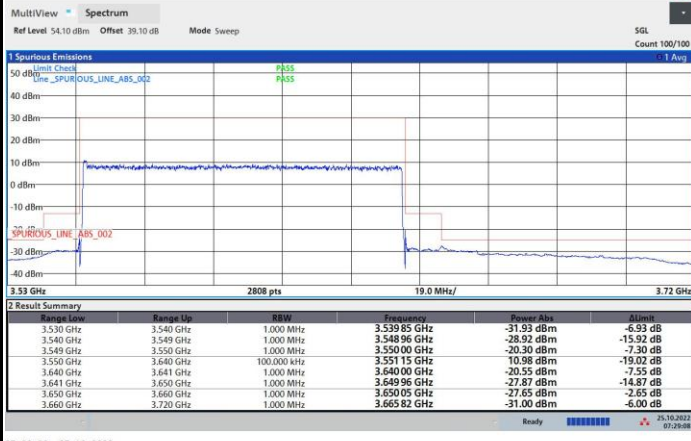

FR1 n48 / 90MHz / Lowest Channel / MASK

QPSK

16QAM