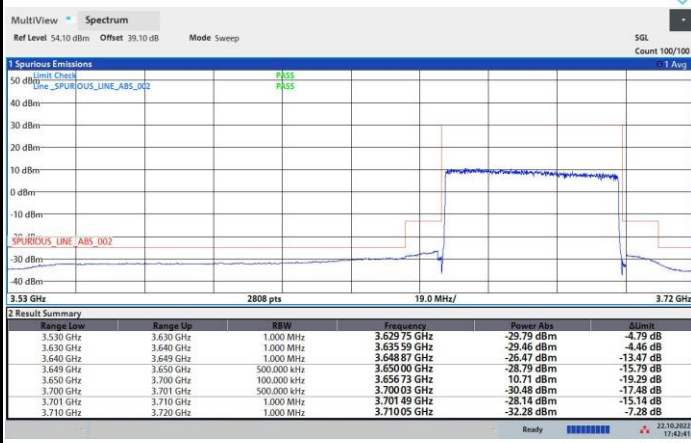

256QAM

FR1 n48 / 50MHz / Highest Channel / MASK

QPSK

16QAM

64QAM

256QAM

FR1 n48 / 60MHz / Lowest Channel / MASK

QPSK