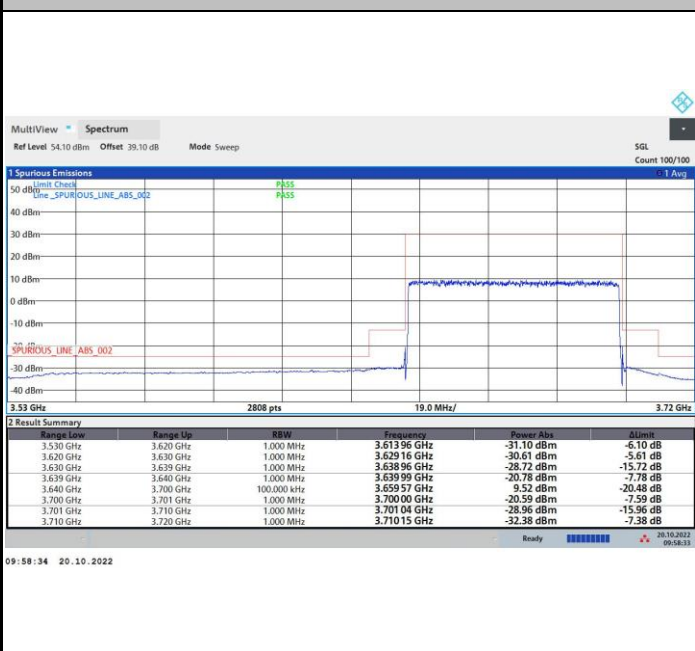

64QAM

256QAM