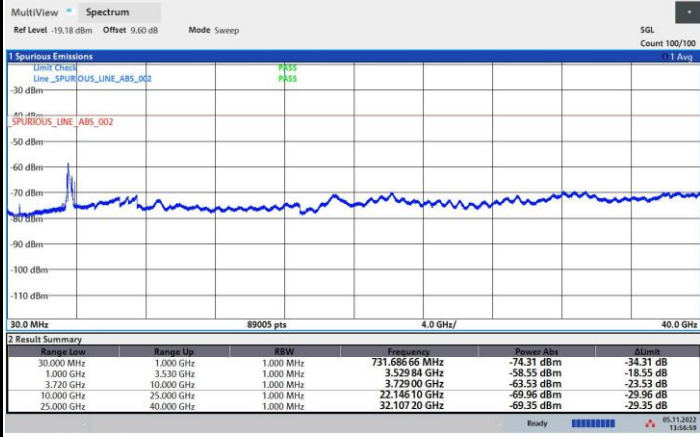

FR1 n48 / 40MHz / QPSK / CSE

Lowest Channel

Middle Channel