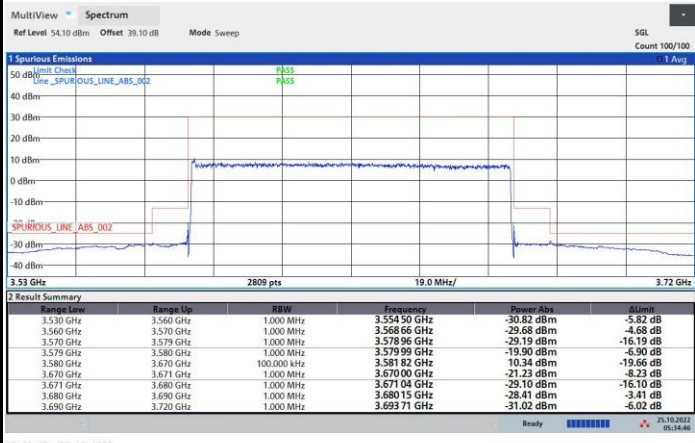

FR1 n48 / 90MHz / Lowest Channel / MASK

QPSK

16QAM

64QAM

256QAM

FR1 n48 / 90MHz / Middle Channel / MASK

QPSK

16QAM