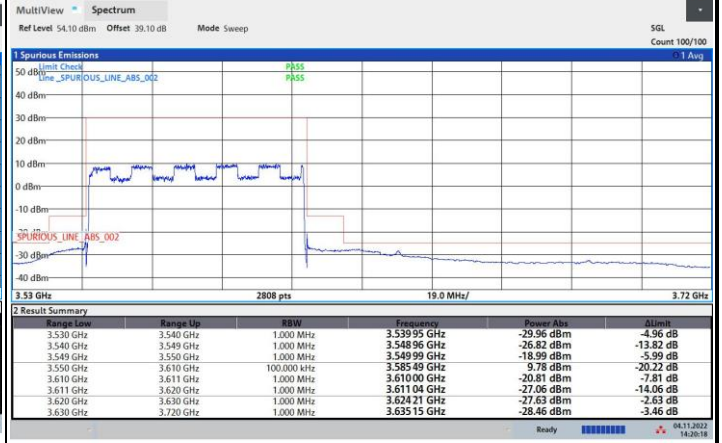

FR1 n48 / 60MHz / Lowest Channel / MASK

QPSK

16QAM

05:33:44 20.10.2022

14:20:19 04.11.2022

64QAM

256QAM

09:37:44 20.10.2022

13:53:55 20.10.2022