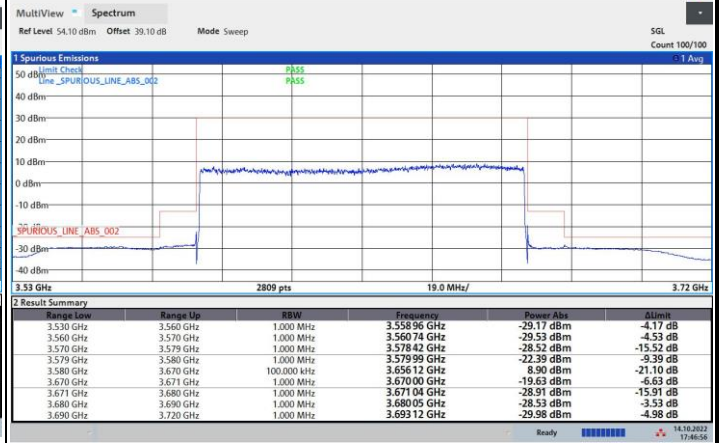

64QAM

256QAM

13:37:15 15.10.2022

17:46:56 14.10.2022