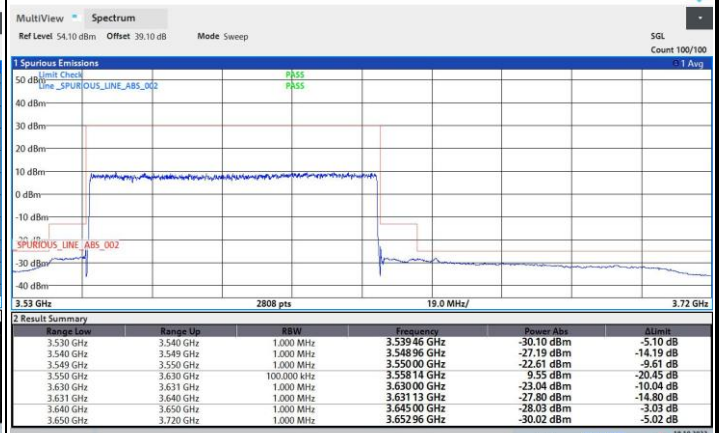

256QAM

FR1 n48 / 80MHz / Lowest Channel / MASK

QPSK

16QAM

05:13:43 22.10.2022

12:02:52 03.11.2022

64QAM

256QAM