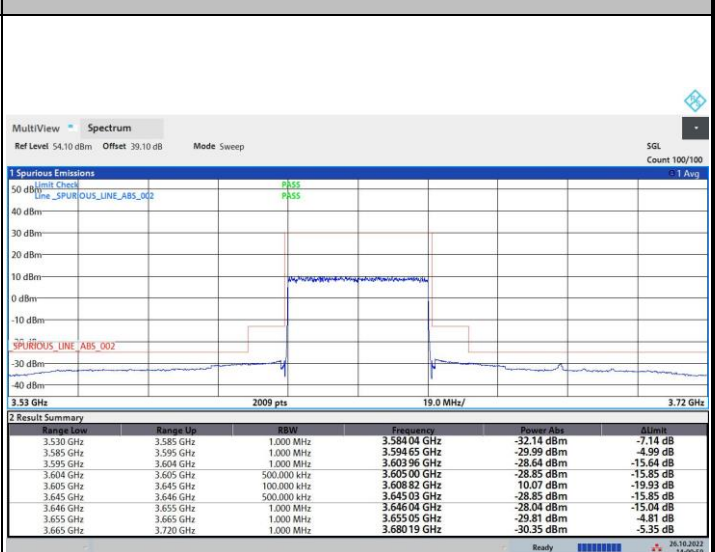

19:07:54 22.10.2022

14:09:59 26.10.2022

FR1 n48 / 40MHz / Highest Channel / MASK

QPSK

16QAM

64QAM

256QAM

FR1 n48 / 50MHz / Lowest Channel / MASK