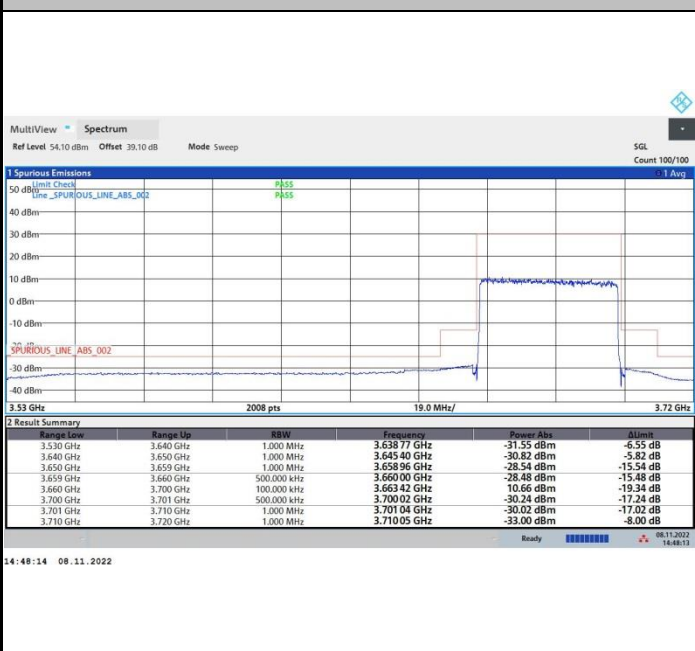

19:07:54 22.10.2022

14:09:59 26.10.2022

FR1 n48 / 40MHz / Highest Channel / MASK

QPSK

16QAM

64QAM

256QAM

FR1 n48 / 50MHz / Lowest Channel / MASK