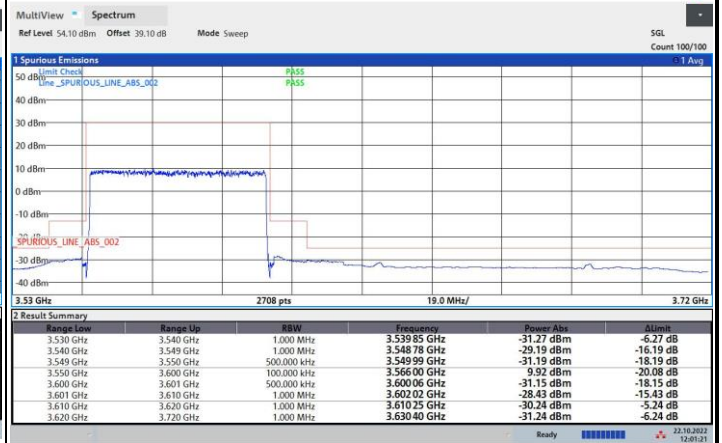

64QAM

256QAM