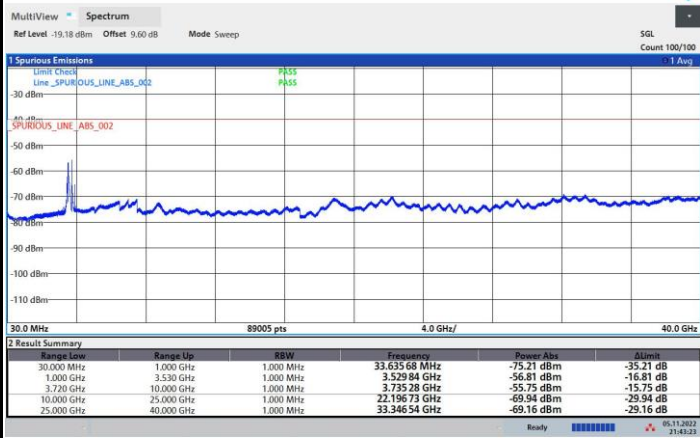

Highest Channel