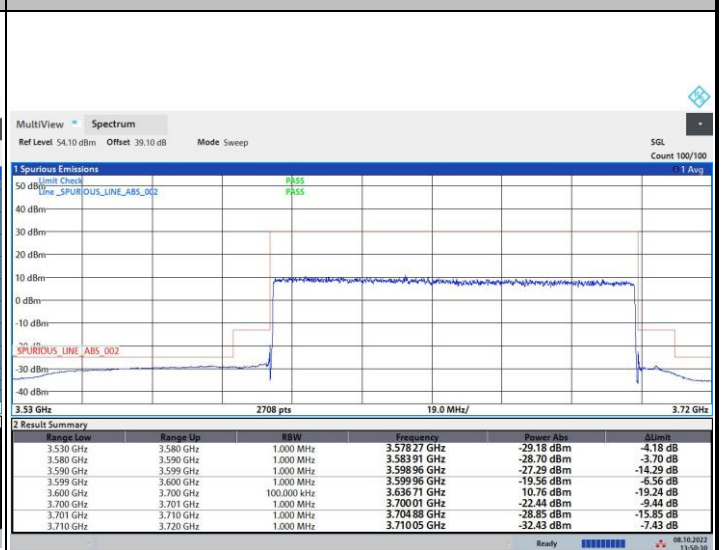

256QAM

FR1 n48 / 100MHz / Highest Channel / MASK

QPSK

16QAM

64QAM

256QAM

Conducted Spurious Emission

FR1 n48 / 10MHz / QPSK / CSE