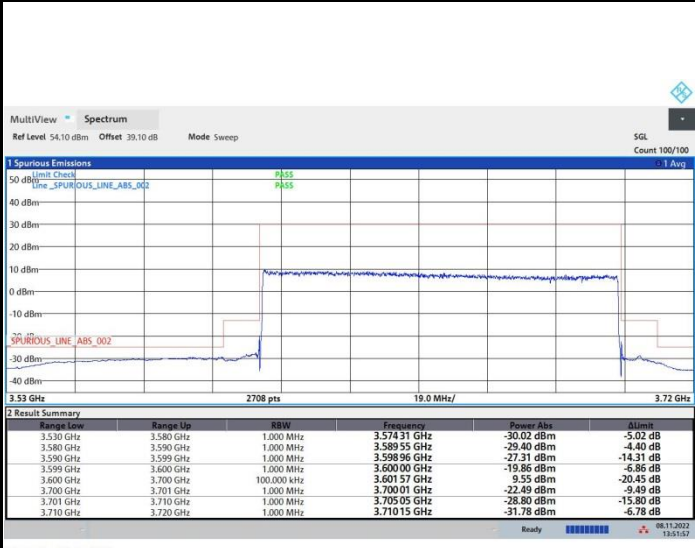

256QAM

FR1 n48 / 100MHz / Highest Channel / MASK

QPSK

16QAM

64QAM

256QAM

Conducted Spurious Emission

FR1 n48 / 10MHz / QPSK / CSE