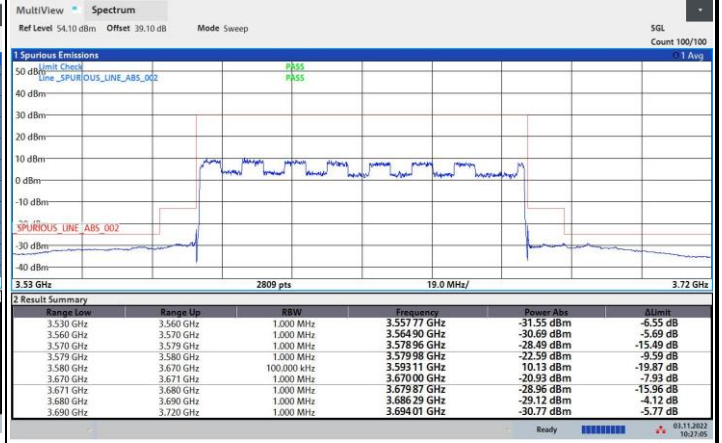

FR1 n48 / 90MHz / Lowest Channel / MASK

QPSK

16QAM

64QAM

256QAM

FR1 n48 / 90MHz / Middle Channel / MASK

QPSK

16QAM