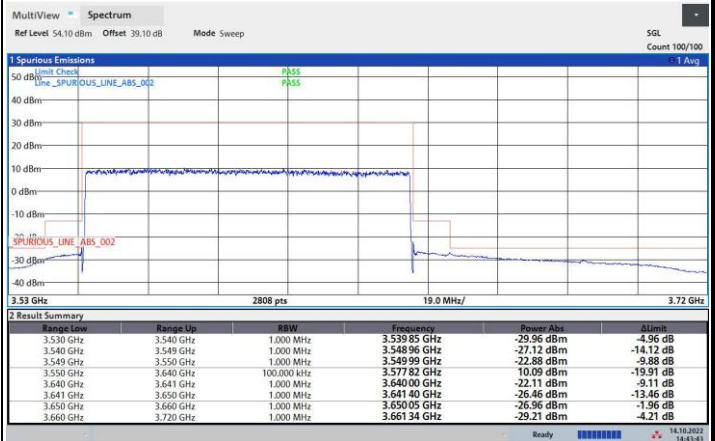

FR1 n48 / 90MHz / Lowest Channel / MASK

QPSK

16QAM

64QAM

256QAM

FR1 n48 / 90MHz / Middle Channel / MASK

QPSK

16QAM