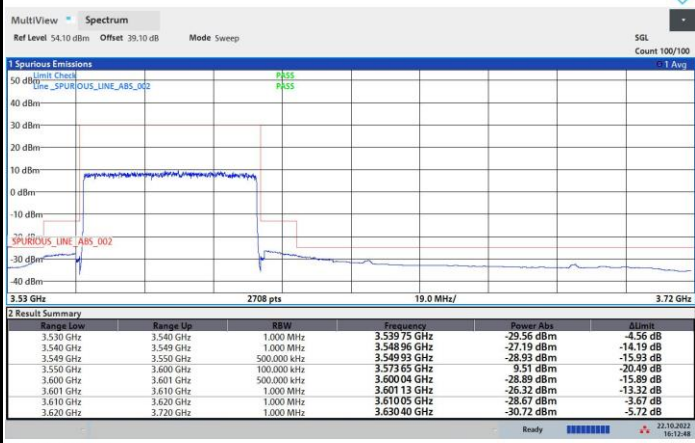

64QAM

256QAM