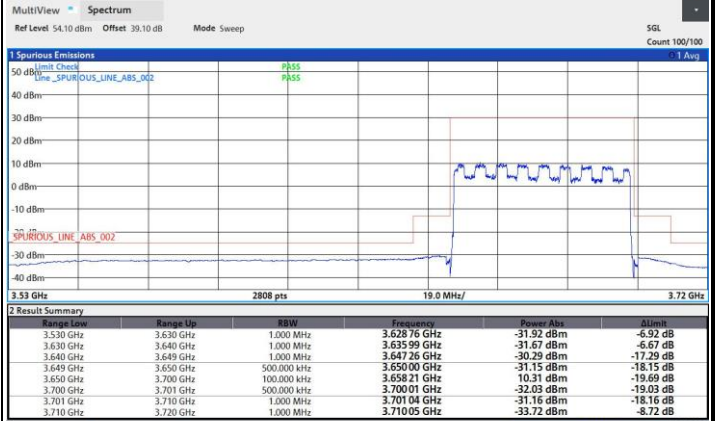

256QAM

FR1 n48 / 50MHz / Highest Channel / MASK

QPSK

16QAM

64QAM

256QAM

FR1 n48 / 60MHz / Lowest Channel / MASK

QPSK