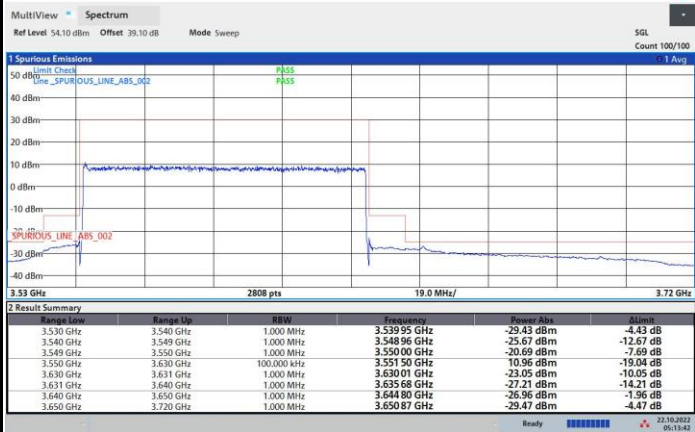

256QAM

FR1 n48 / 80MHz / Lowest Channel / MASK

QPSK

16QAM

05:13:43 22.10.2022

12:02:52 03.11.2022

64QAM

256QAM