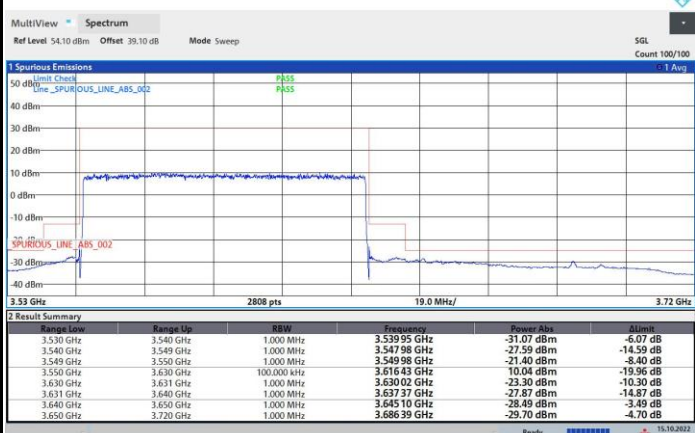

256QAM

FR1 n48 / 80MHz / Lowest Channel / MASK

QPSK

16QAM

05:13:43 22.10.2022

12:02:52 03.11.2022

64QAM

256QAM