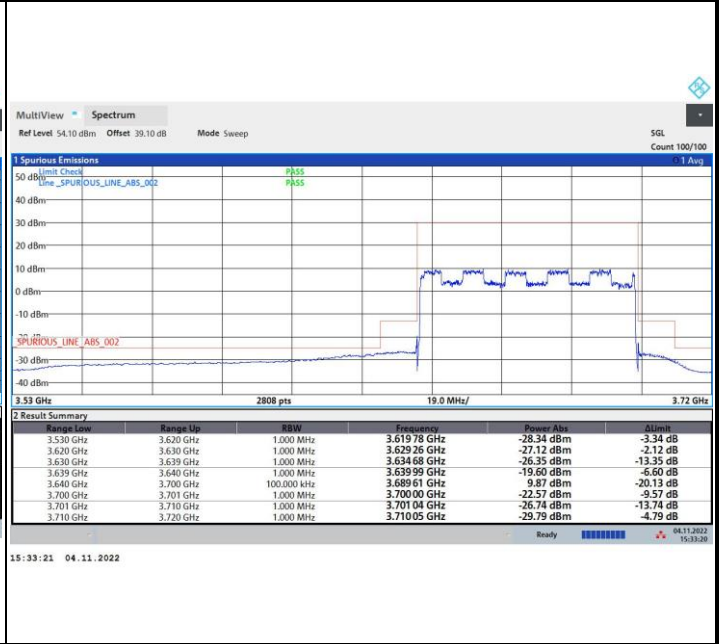

QPSK

16QAM

64QAM

256QAM

FR1 n48 / 60MHz / Highest Channel / MASK

QPSK

16QAM

64QAM