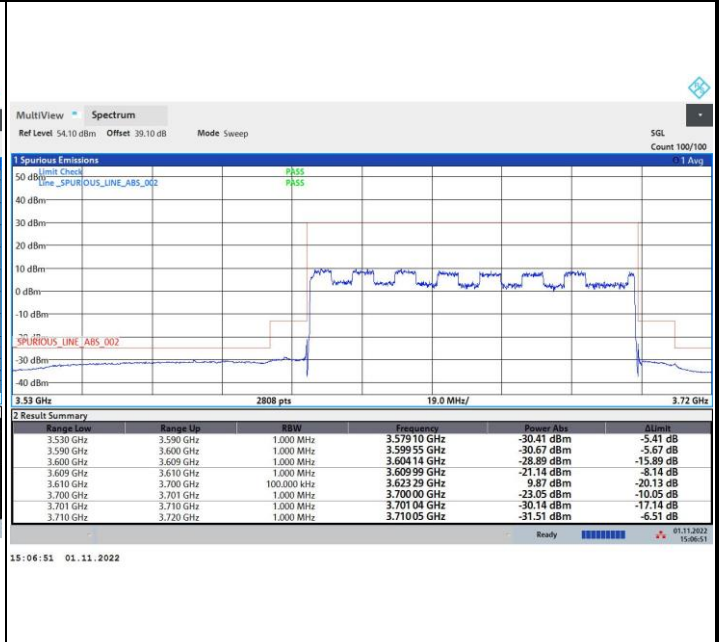

FR1 n48 / 90MHz / Highest Channel / MASK

QPSK

16QAM