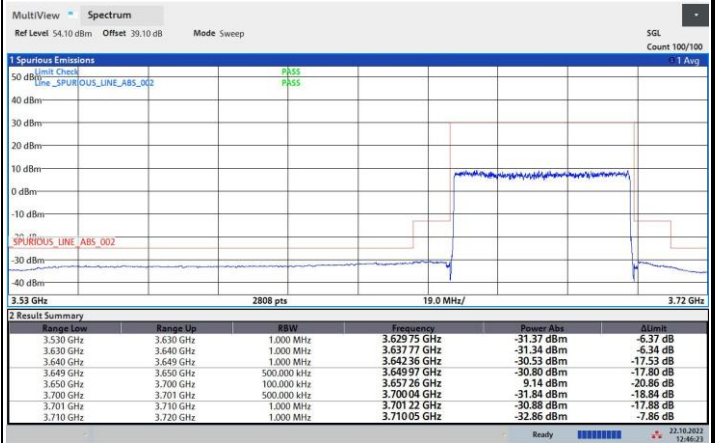

256QAM

FR1 n48 / 50MHz / Highest Channel / MASK

QPSK

16QAM

64QAM

256QAM

FR1 n48 / 60MHz / Lowest Channel / MASK

QPSK