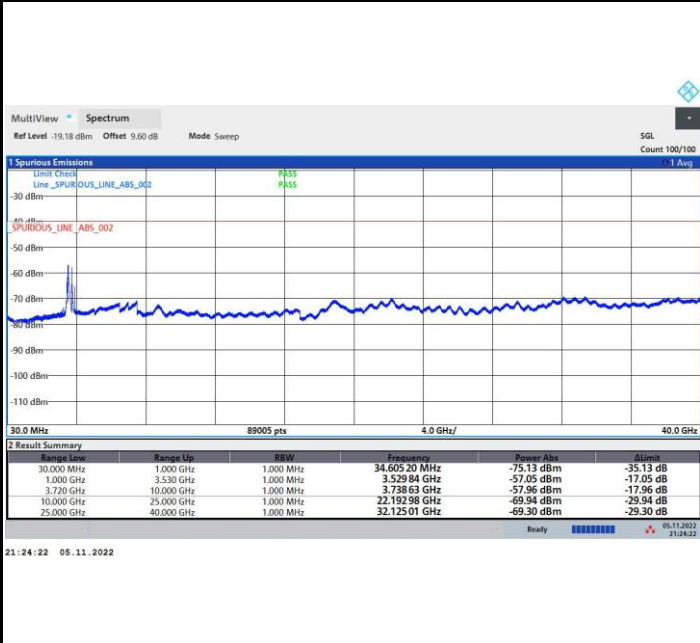

Lowest Channel

Middle Channel

Highest Channel

FR1 n48 / 50MHz / QPSK / CSE

Lowest Channel

Middle Channel

Highest Channel

FR1 n48 / 60MHz / QPSK / CSE

Lowest Channel

Middle Channel

Highest Channel