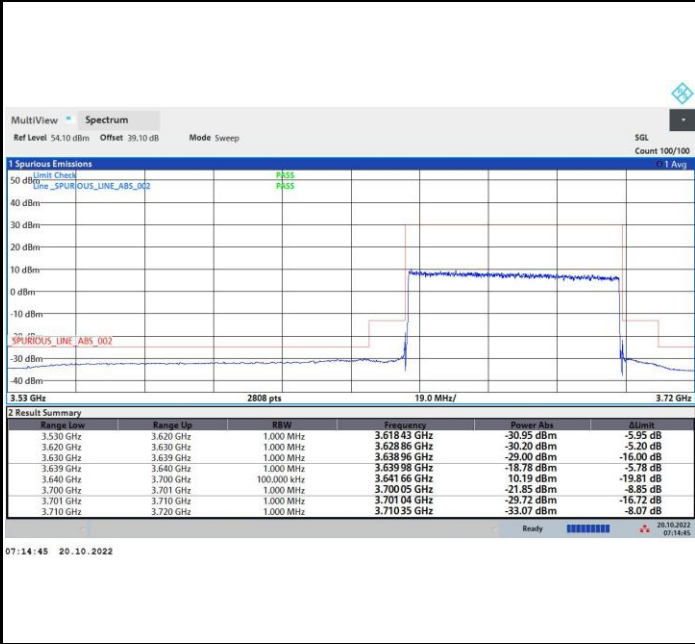

QPSK

16QAM

64QAM

256QAM

FR1 n48 / 60MHz / Highest Channel / MASK

QPSK

16QAM

64QAM