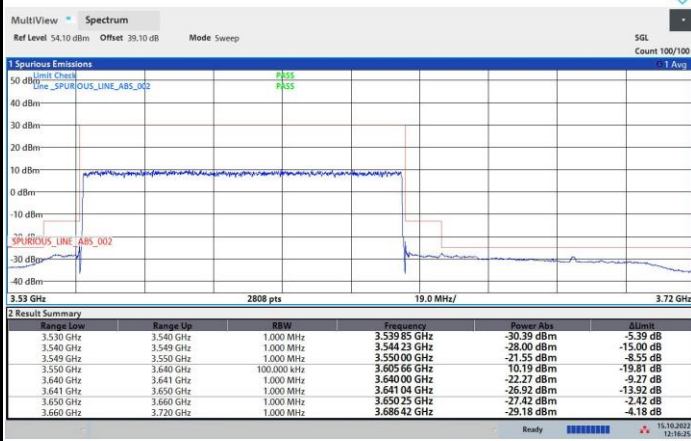

FR1 n48 / 90MHz / Lowest Channel / MASK

QPSK

16QAM

64QAM

256QAM

FR1 n48 / 90MHz / Middle Channel / MASK

QPSK

16QAM