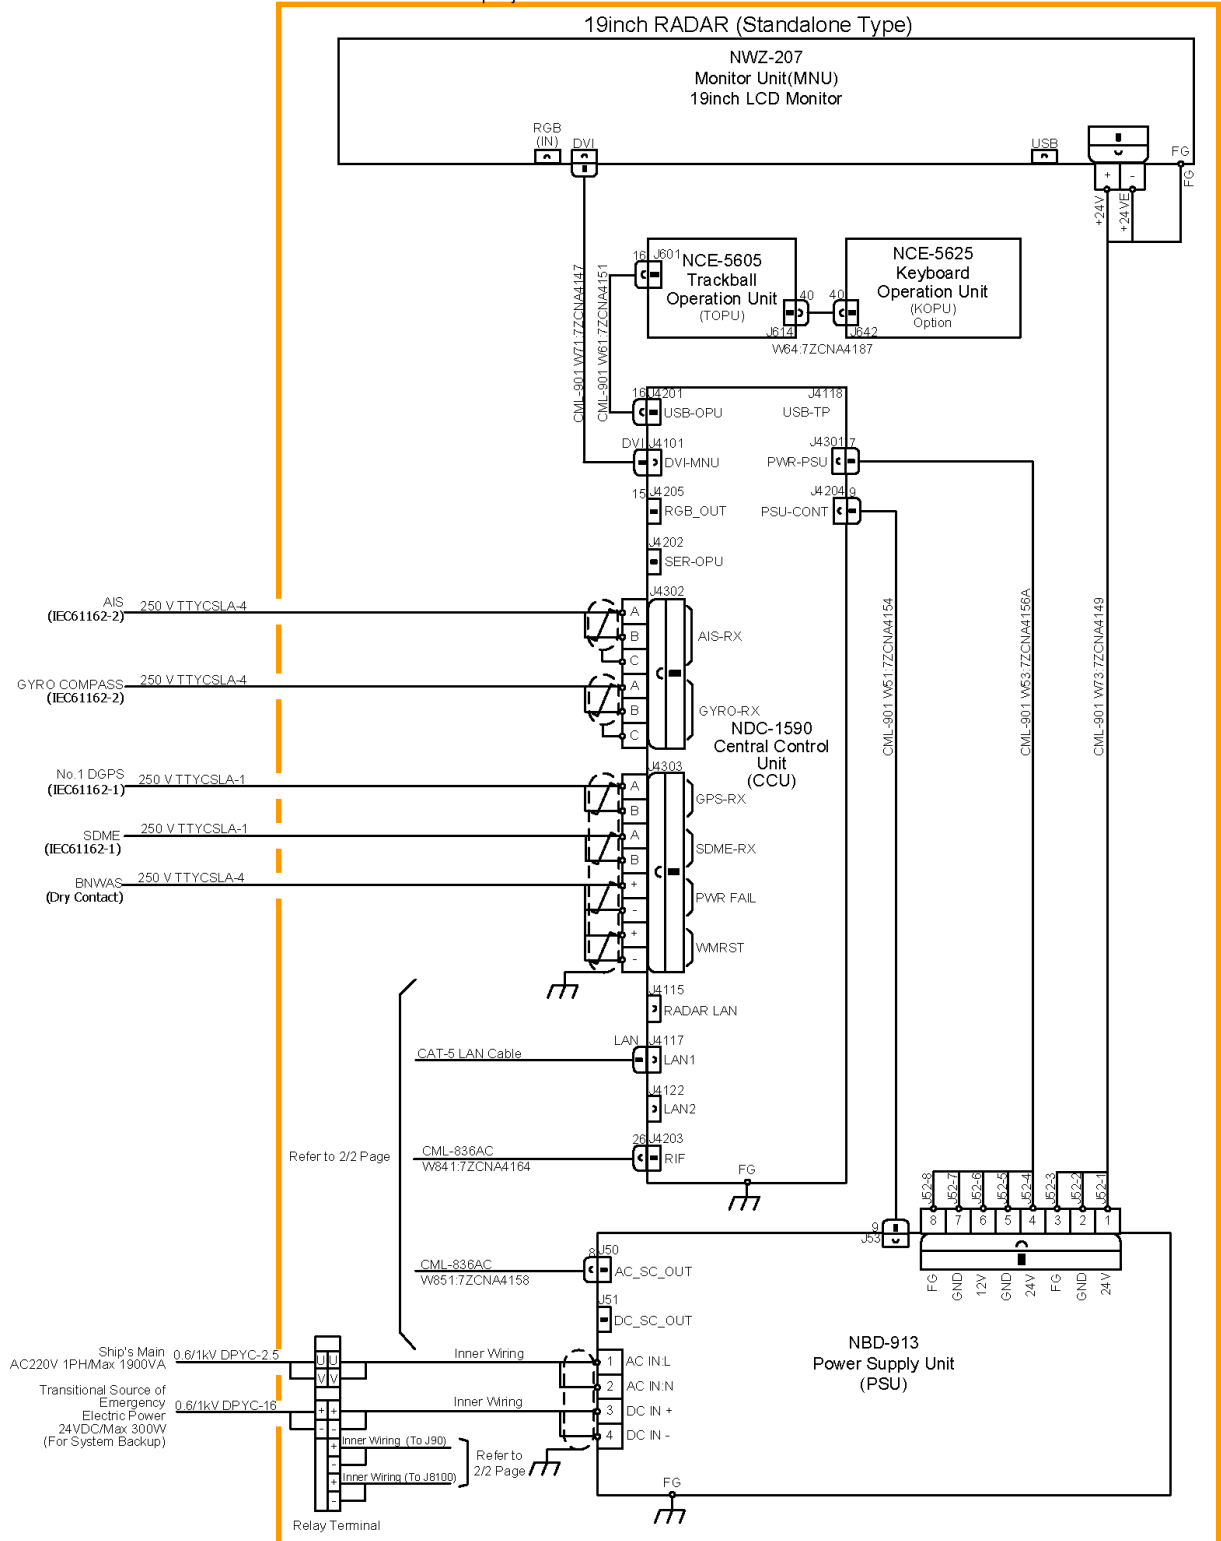

Stand alone type

CWA-246 26inch Display Unit Mount Kit

Interconnection Diagram of JMR-9282-S/SH RADAR (1/2)

CWA-246 26inch Display Unit Mount Kit

Interconnection Diagram of JMR-9282-S/SH RADAR (2/2)

Desktop type

Interconnection Diagram of JMR-9282-S/SH RADAR (1/2)

Interconnection Diagram of JMR-9282-S/SH RADAR
(2/2)

8.3.9 JMR-7230-S3 Interconnection Diagrams

Stand alone type

CWA-245 19inch Display Unit Mount Kit

Interconnection Diagram of JMR-7230-S3 RADAR (1/2)