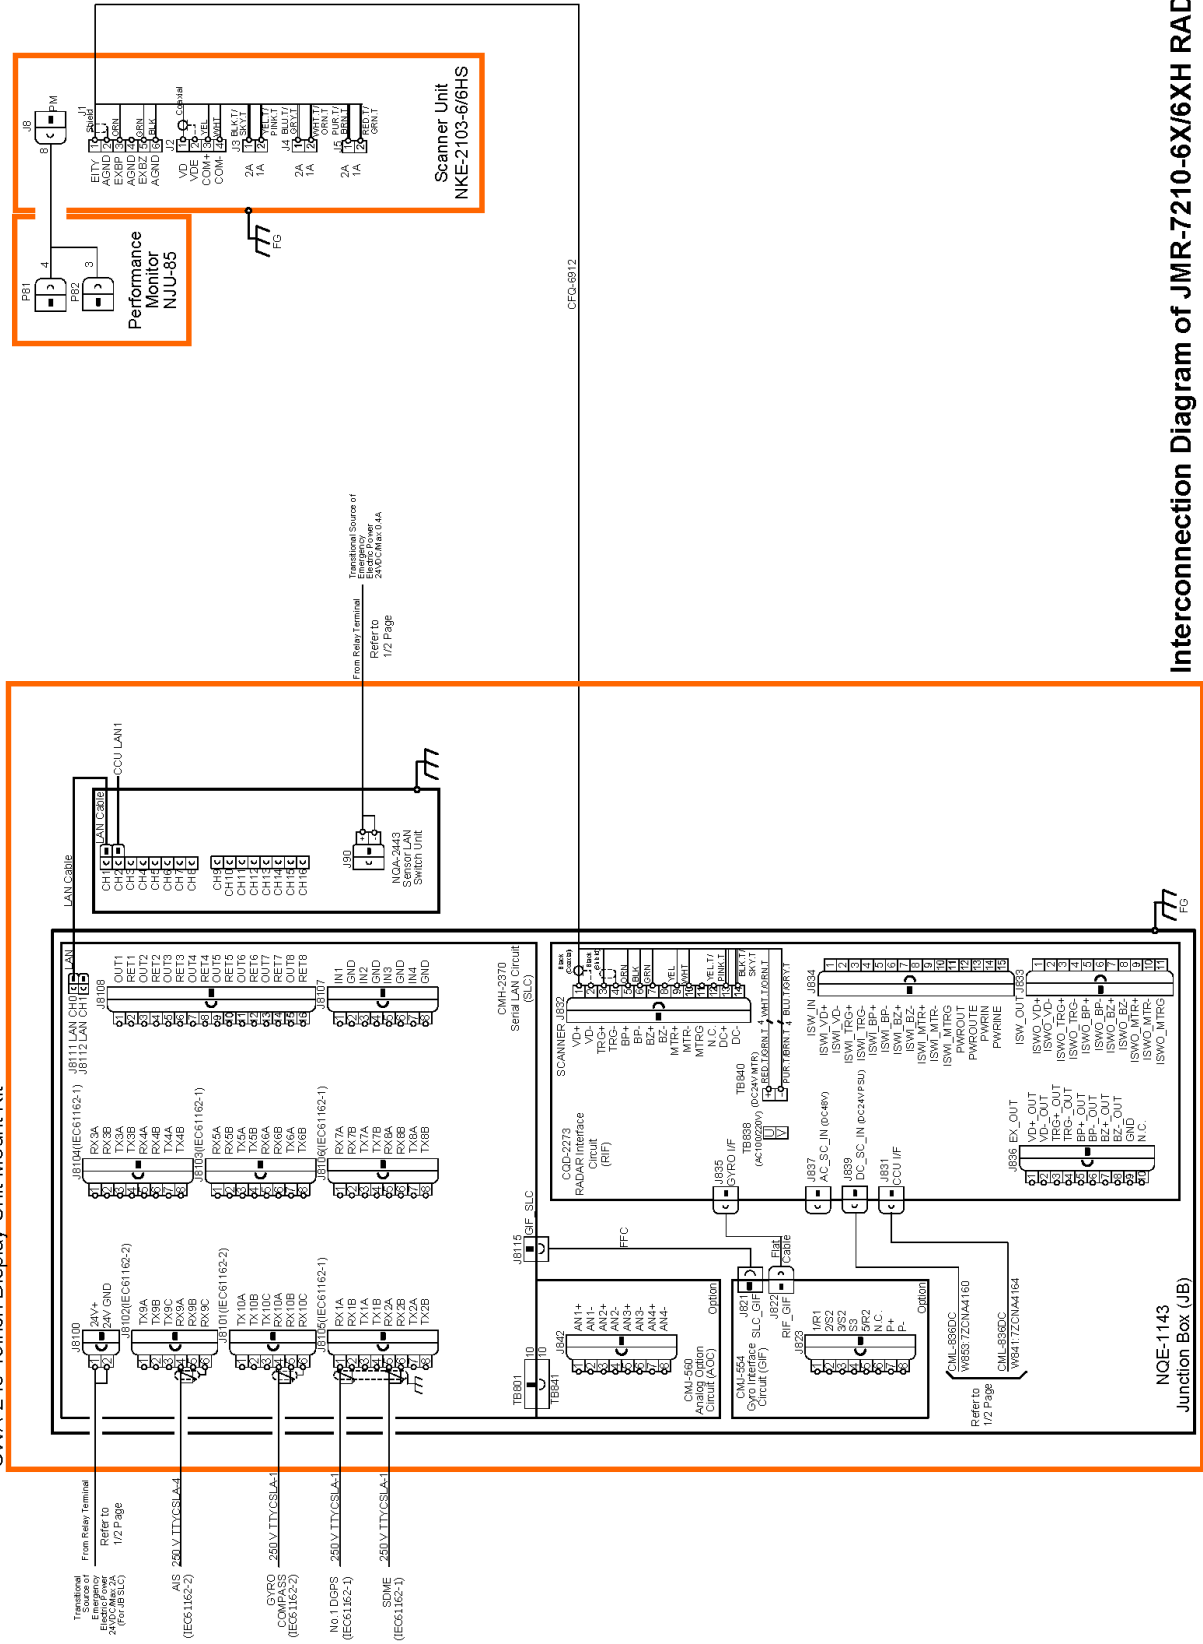

8.3.14 JMR-7210-6X/6XH Interconnection Diagrams

Stand alone type

CWA-245 19inch Display Unit Mount Kit

Interconnection Diagram of JMR-7210-6X/6XH RADAR (1/2)

CWA-245 19inch Display Unit Mount Kit

Interconnection Diagram of JMR-7210-6X/6XH RADAR (2/2)