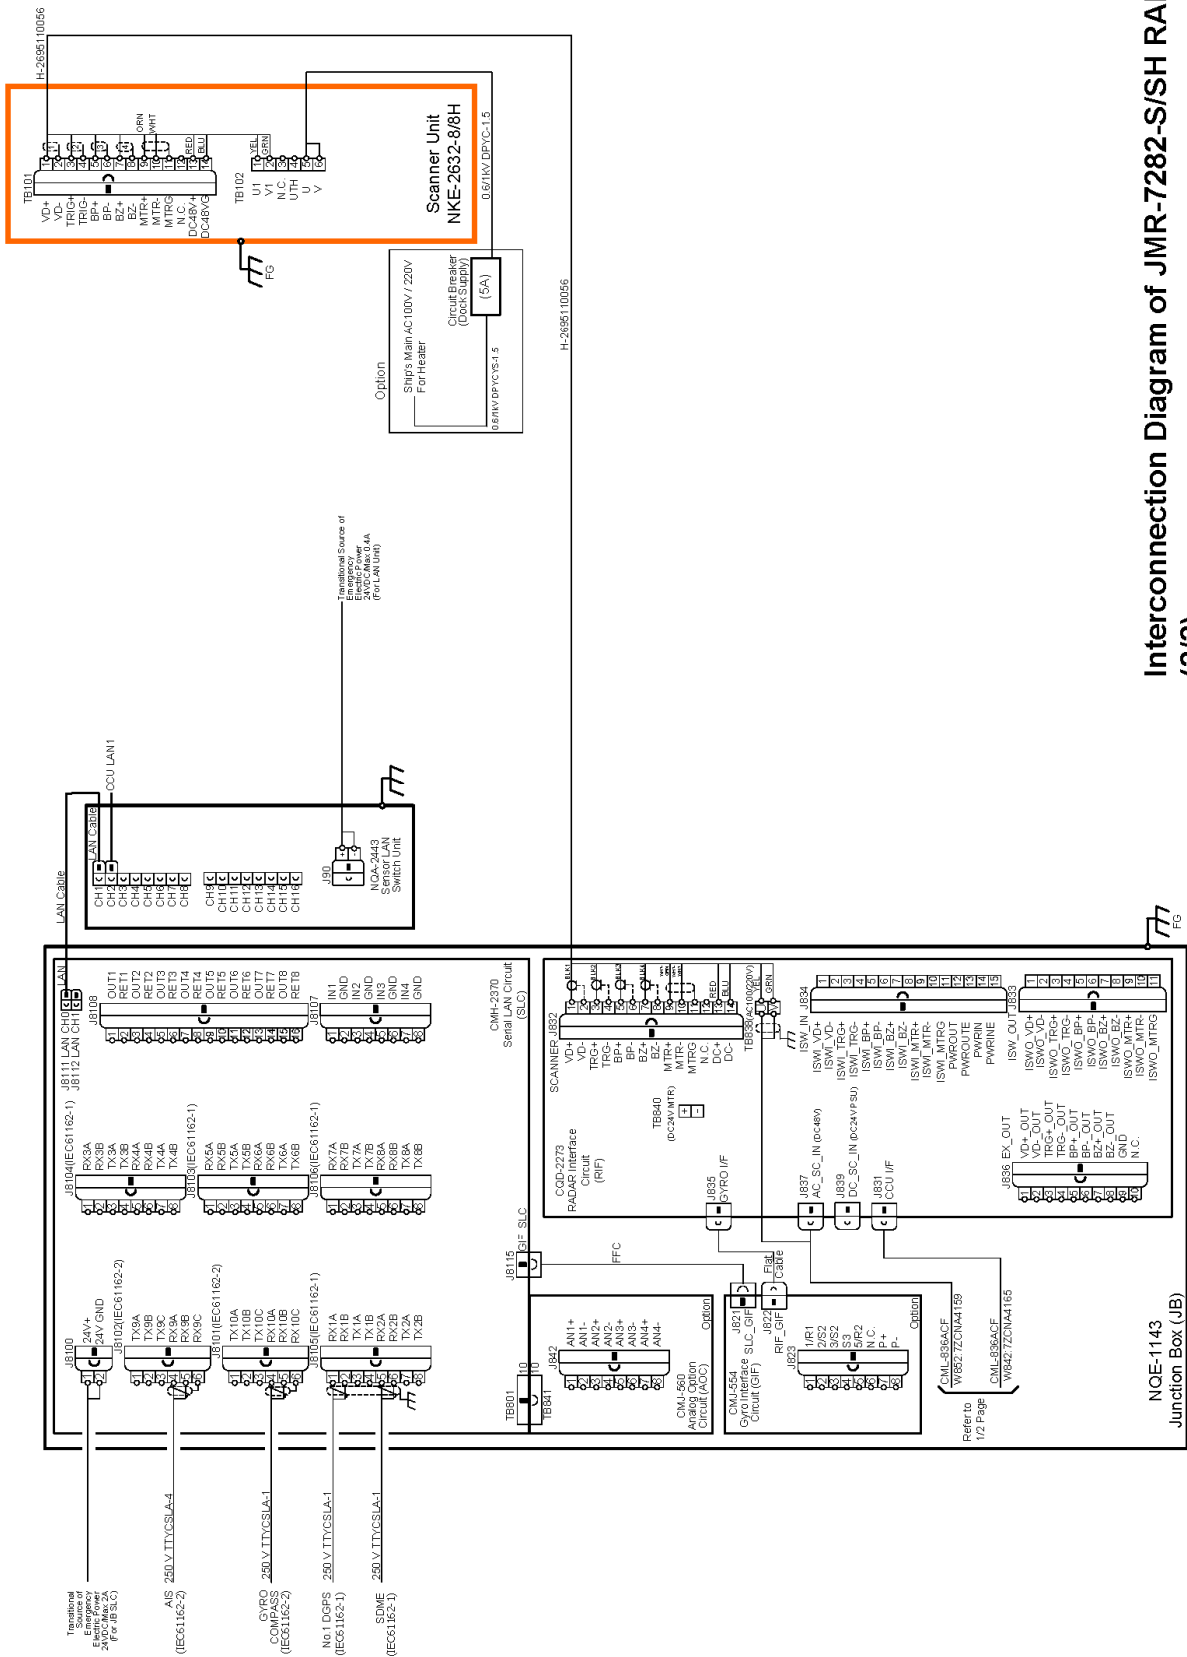

CWA-245 19inch Display Unit Mount Kit

Interconnection Diagram of JMR-7282-S/SH RADAR (1/2)

Desktop type

Interconnection Diagram of JMR-7282-S/SH RADAR (1/2)

Interconnection Diagram of JMR-7282-S/SH RADAR (2/2)