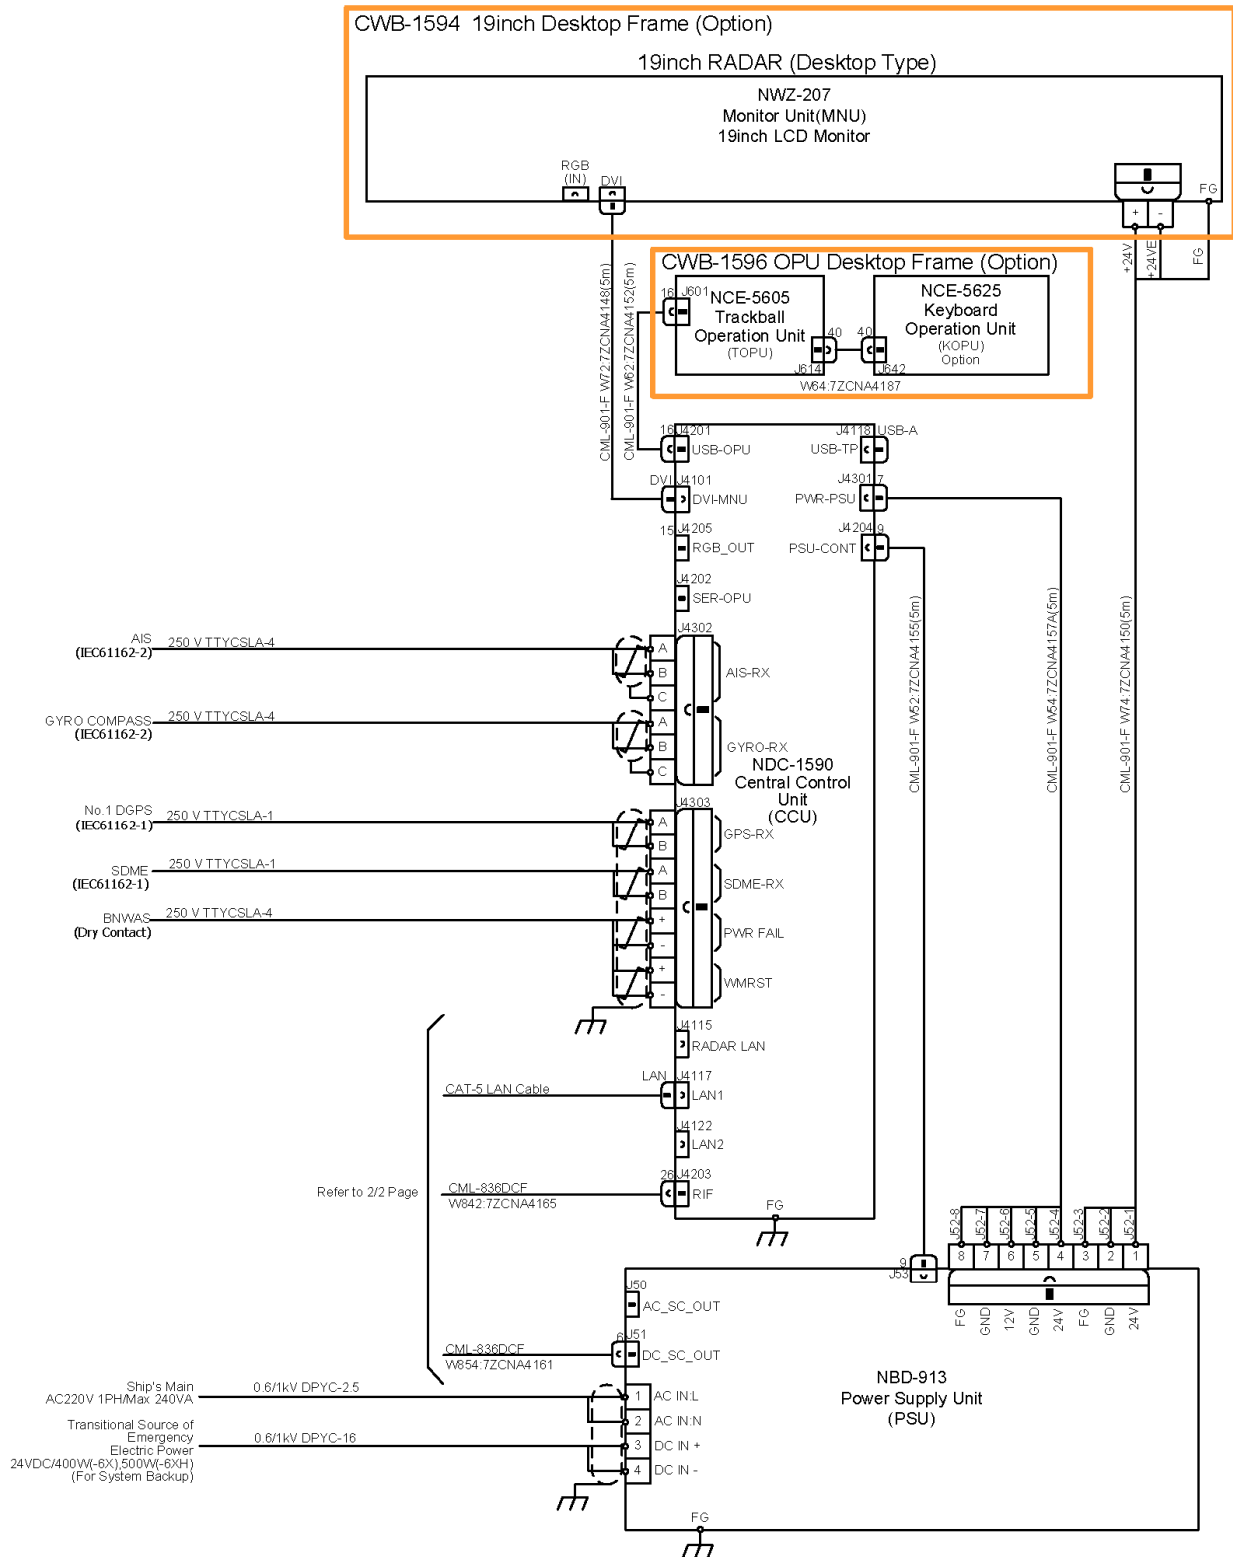

Interconnection Diagram of JMR-7210-6X/6XH RADAR (2/2)

Desktop type

Interconnection Diagram of JMR-7210-6X/6XH RADAR (1/2)