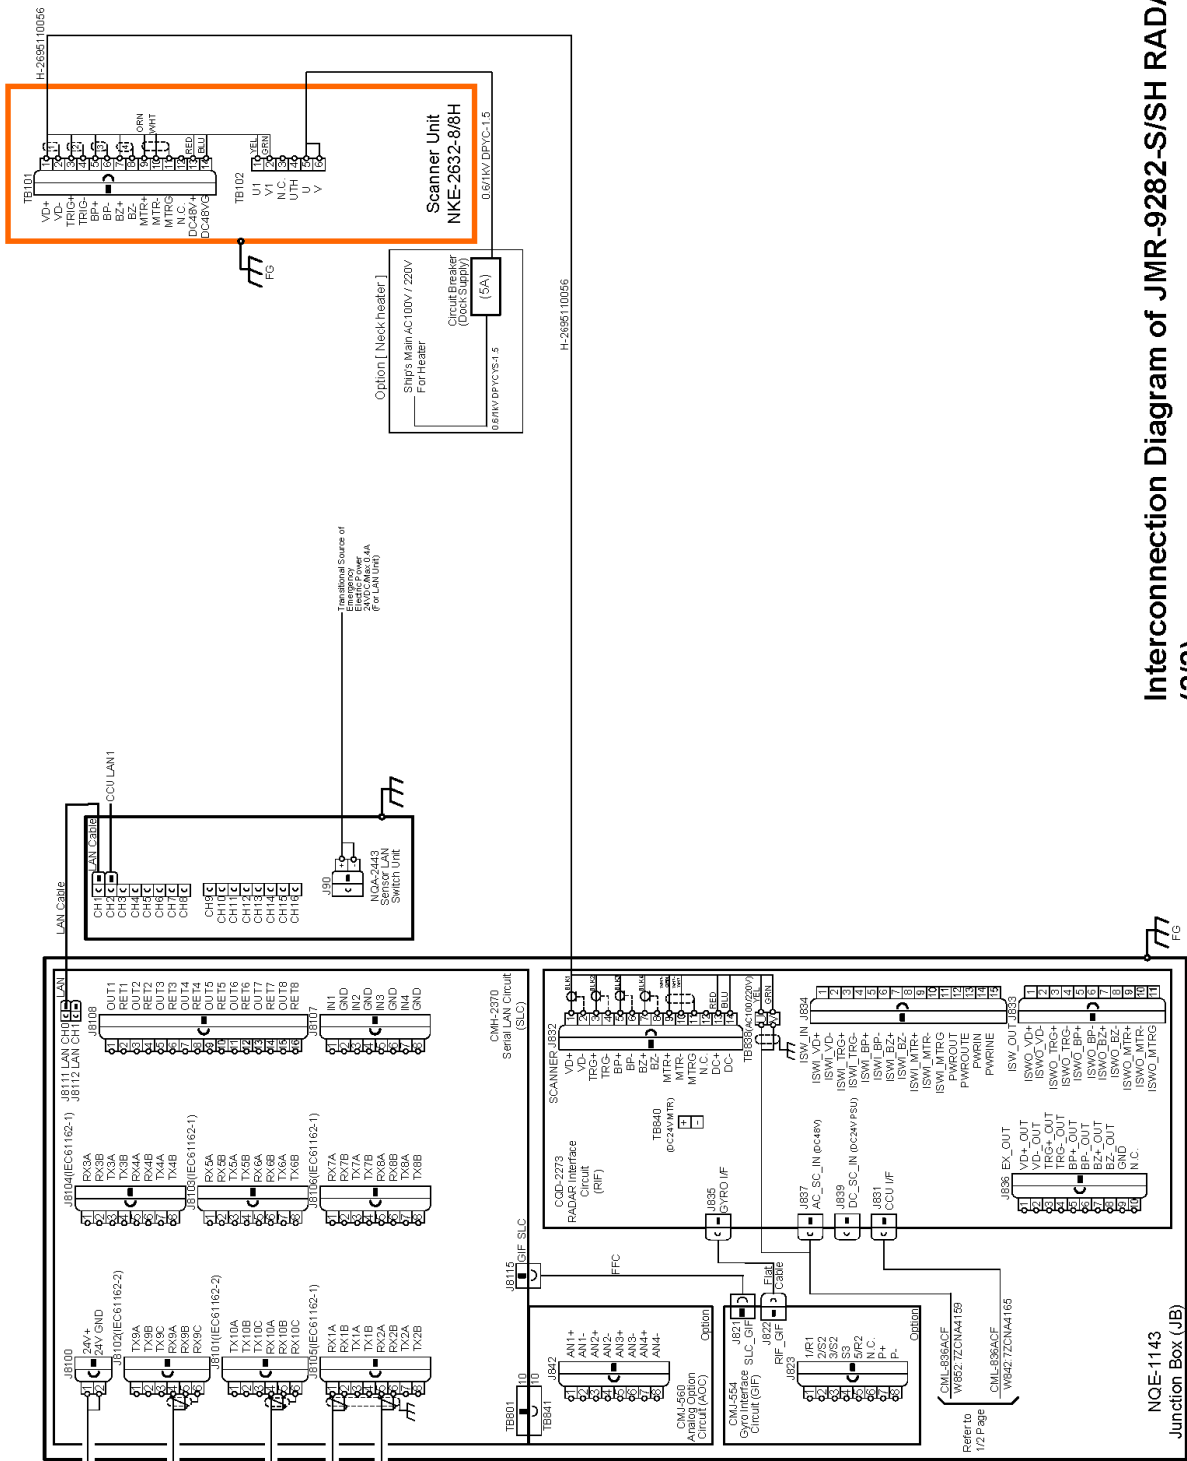

Stand alone type

CWA-246 26inch Display Unit Mount Kit

Interconnection Diagram of JMR-9282-S/SH RADAR (1/2)

CWA-246 26inch Display Unit Mount Kit

Interconnection Diagram of JMR-9282-S/SH RADAR (2/2)

Desktop type

Interconnection Diagram of JMR-9282-S/SH RADAR (1/2)

Interconnection Diagram of JMR-9282-S/SH RADAR
(2/2)

8.3.9 JMR-7230-S3 Interconnection Diagrams

Stand alone type

CWA-245 19inch Display Unit Mount Kit

Interconnection Diagram of JMR-7230-S3 RADAR (1/2)