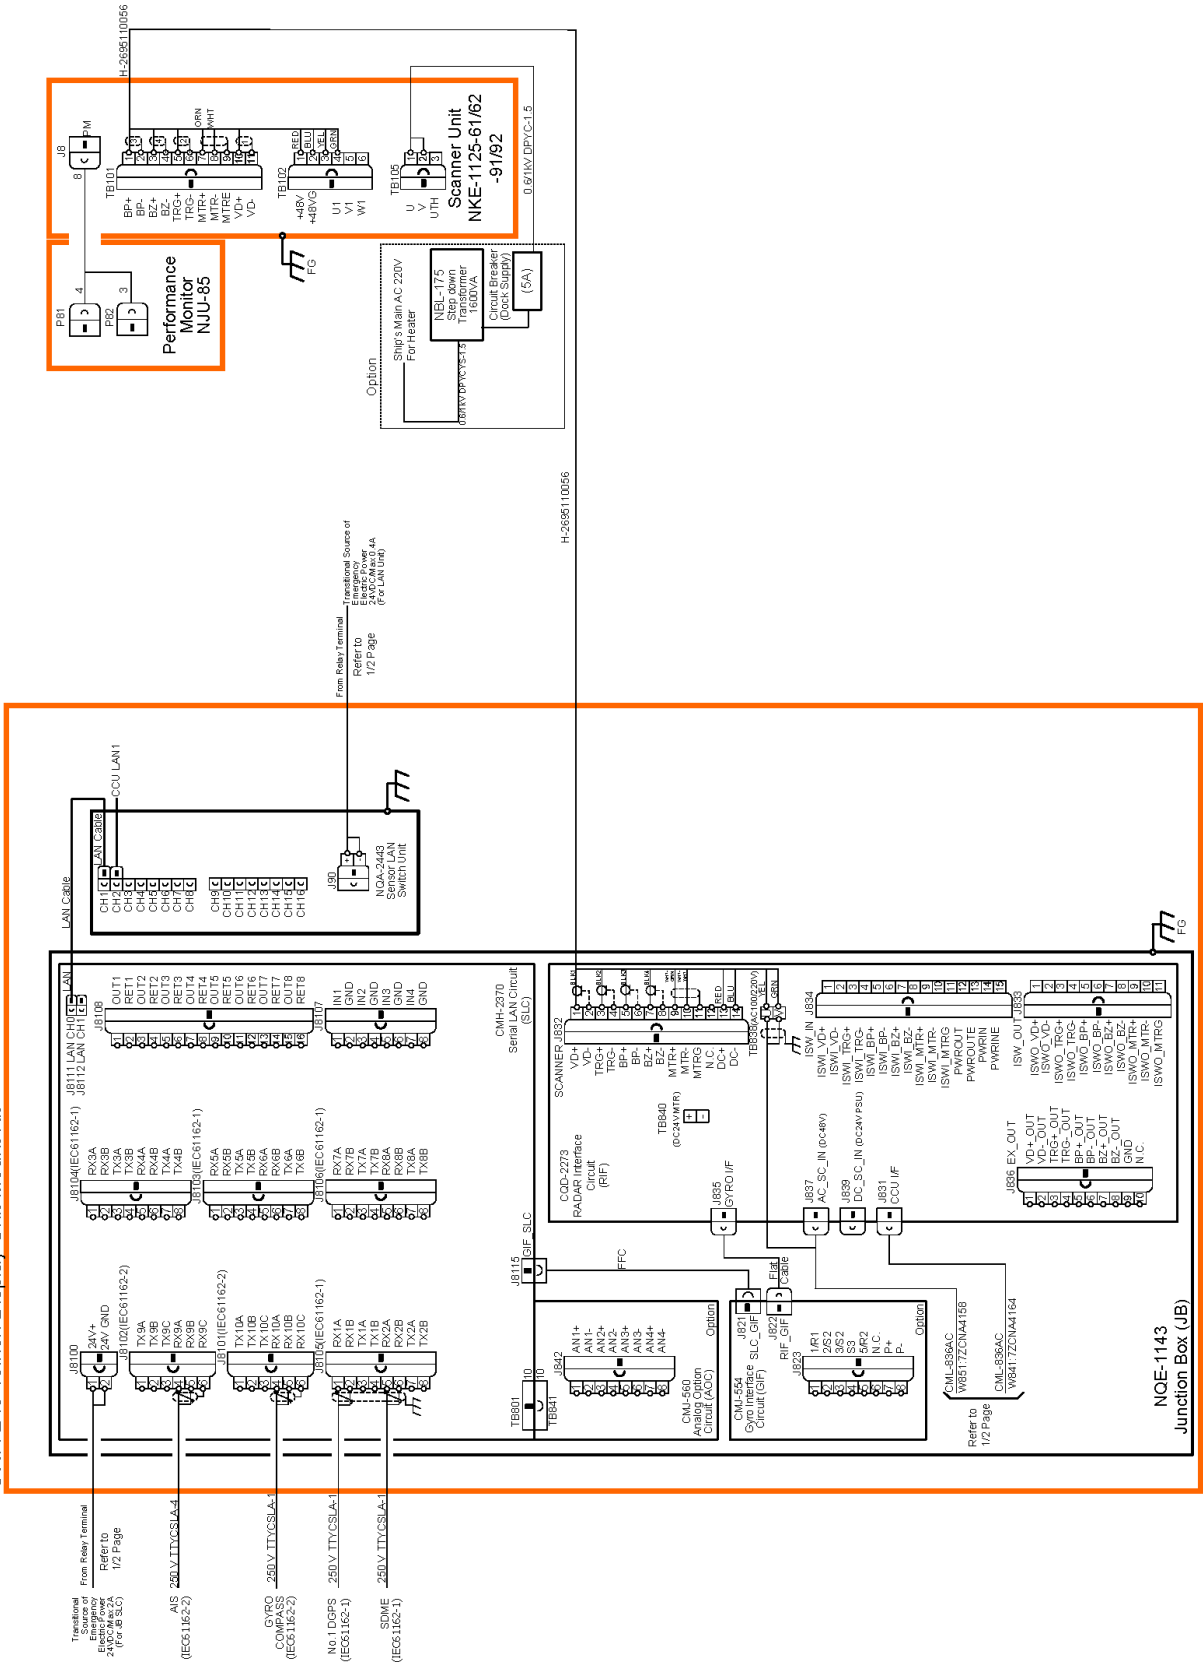

CWA-245 19inch Display Unit Mount Kit

Interconnection Diagram of JMR-7225-6X/9X RADAR (2/2)