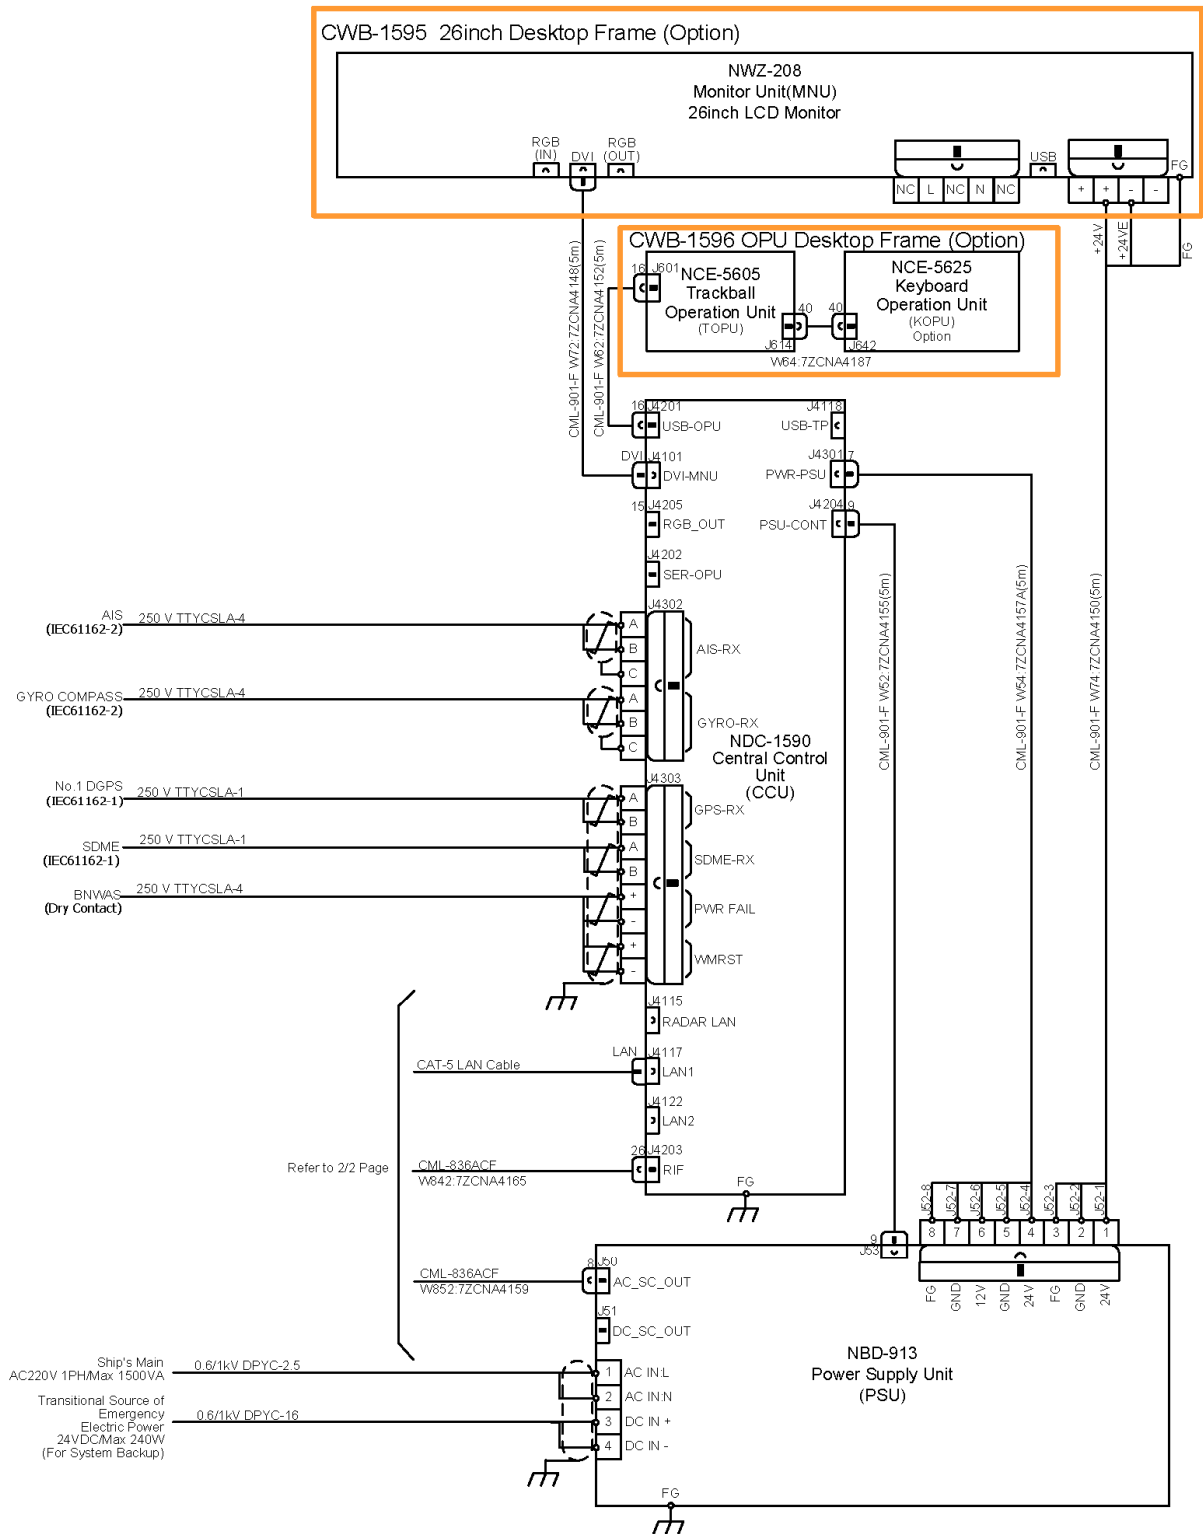

8.3.7 JMR-9272-S Interconnection Diagrams

Stand alone type

Interconnection Diagram of JMR-9272-S RADAR (1/2)

Desktop type

Interconnection Diagram of JMR-9272-S RADAR (1/2)

8.3.8 JMR-9282-S/SH Interconnection Diagrams

Stand alone type

CWA-246 26inch Display Unit Mount Kit

Interconnection Diagram of JMR-9282-S/SH RADAR (1/2)

CWA-246 26inch Display Unit Mount Kit

Interconnection Diagram of JMR-9282-S/SH RADAR (2/2)

Desktop type

Interconnection Diagram of JMR-9282-S/SH RADAR (1/2)

Interconnection Diagram of JMR-9282-S/SH RADAR
(2/2)

8.3.9 JMR-7230-S3 Interconnection Diagrams

Stand alone type

CWA-245 19inch Display Unit Mount Kit

Interconnection Diagram of JMR-7230-S3 RADAR (1/2)