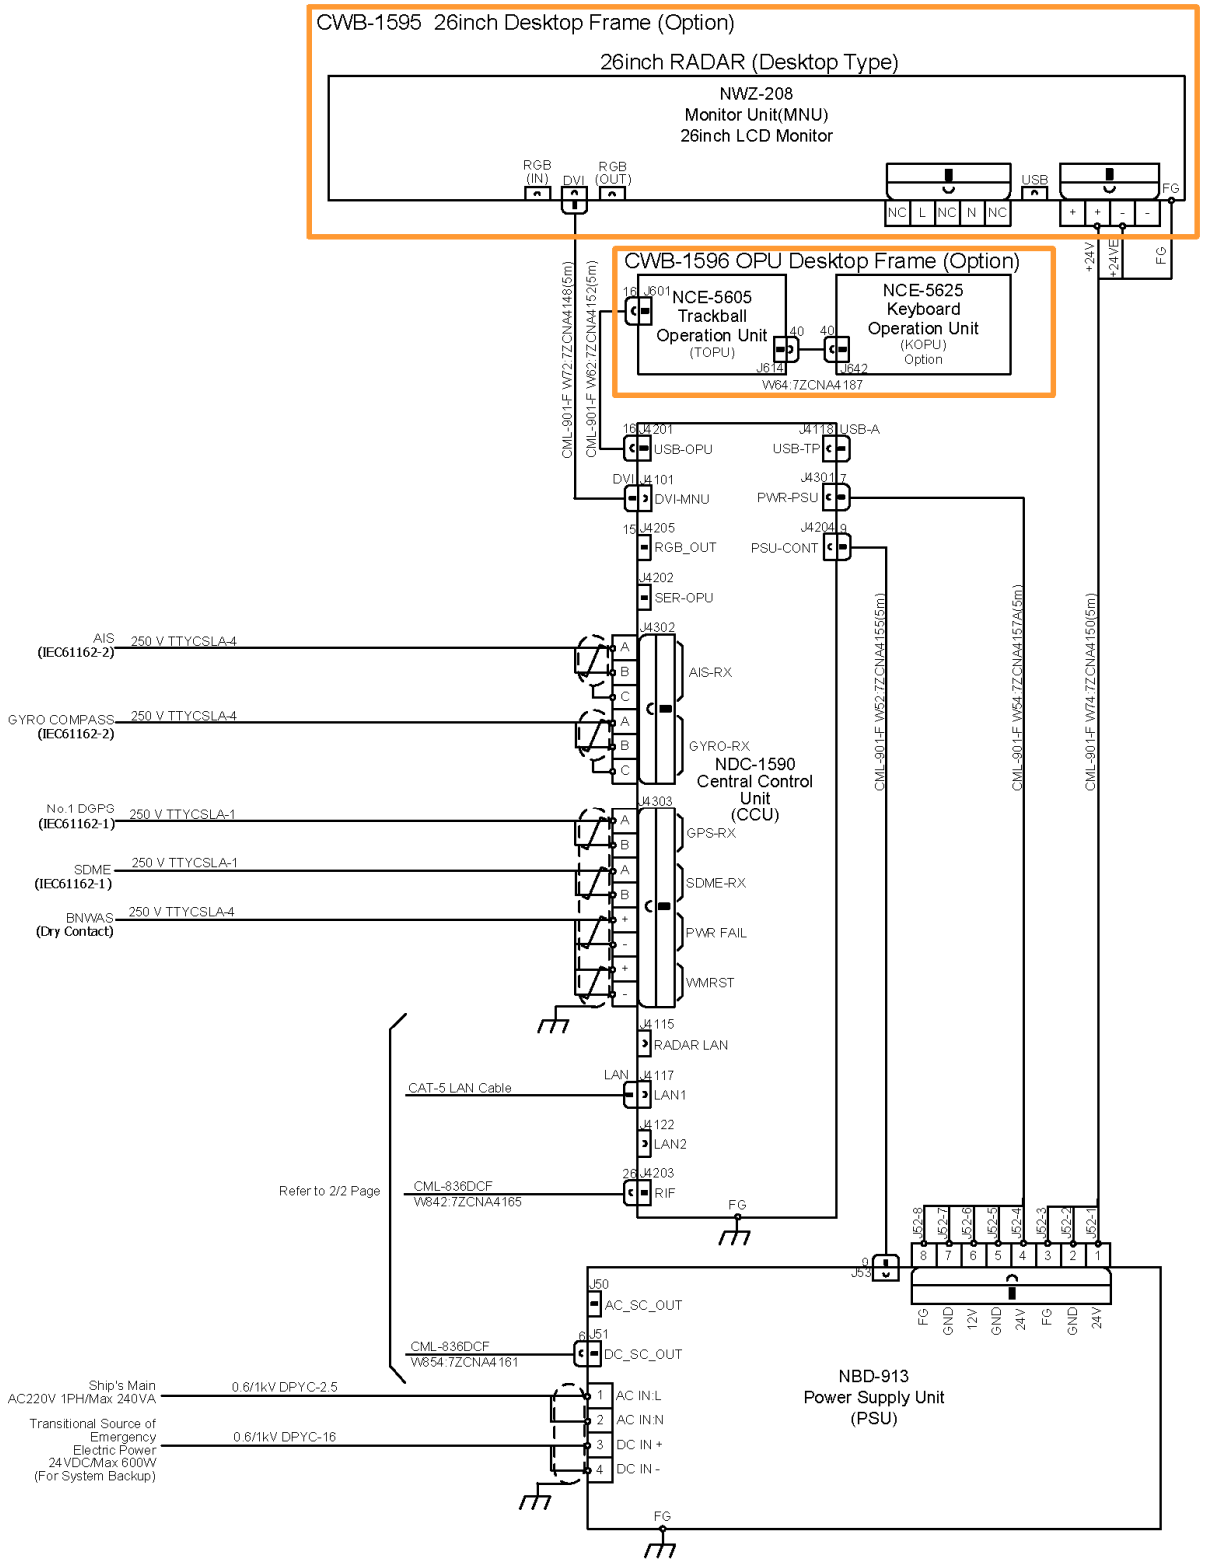

Interconnection Diagram of JMR-9225-6X19X RADAR (2/2)

8.3.5 JMR-9225-6XH Interconnection Diagrams

Stand alone type

CWA-246 26inch Display Unit Mount Kit

Interconnection Diagram of JMR-9225-6XH RADAR (1/2)

CWA-246 26inch Display Unit Mount Kit

Interconnection Diagram of JMR-9225-6XH RADAR (2/2)

Desktop type

Interconnection Diagram of JMR-9225-6XH RADAR (1/2)

8.3.6 JMR-9210-6X/6XH Interconnection Diagrams

Stand alone type

CWA-246 26inch Display Unit Mount Kit

Interconnection Diagram of JMR-9210-6X/6XH RADAR (1/2)

CWA-246 26inch Display Unit Mount Kit

Desktop type

Interconnection Diagram of JMR-9210-6X/6XH RADAR (1/2)

**Interconnection Diagram of JMR-9210-6X/6XH RADAR
(2/2)**

Stand alone type

CWA-246 26inch Display Unit Mount Kit

Interconnection Diagram of JMR-9282-S/SH RADAR (1/2)

CWA-246 26inch Display Unit Mount Kit

Interconnection Diagram of JMR-9282-S/SH RADAR (2/2)

Desktop type