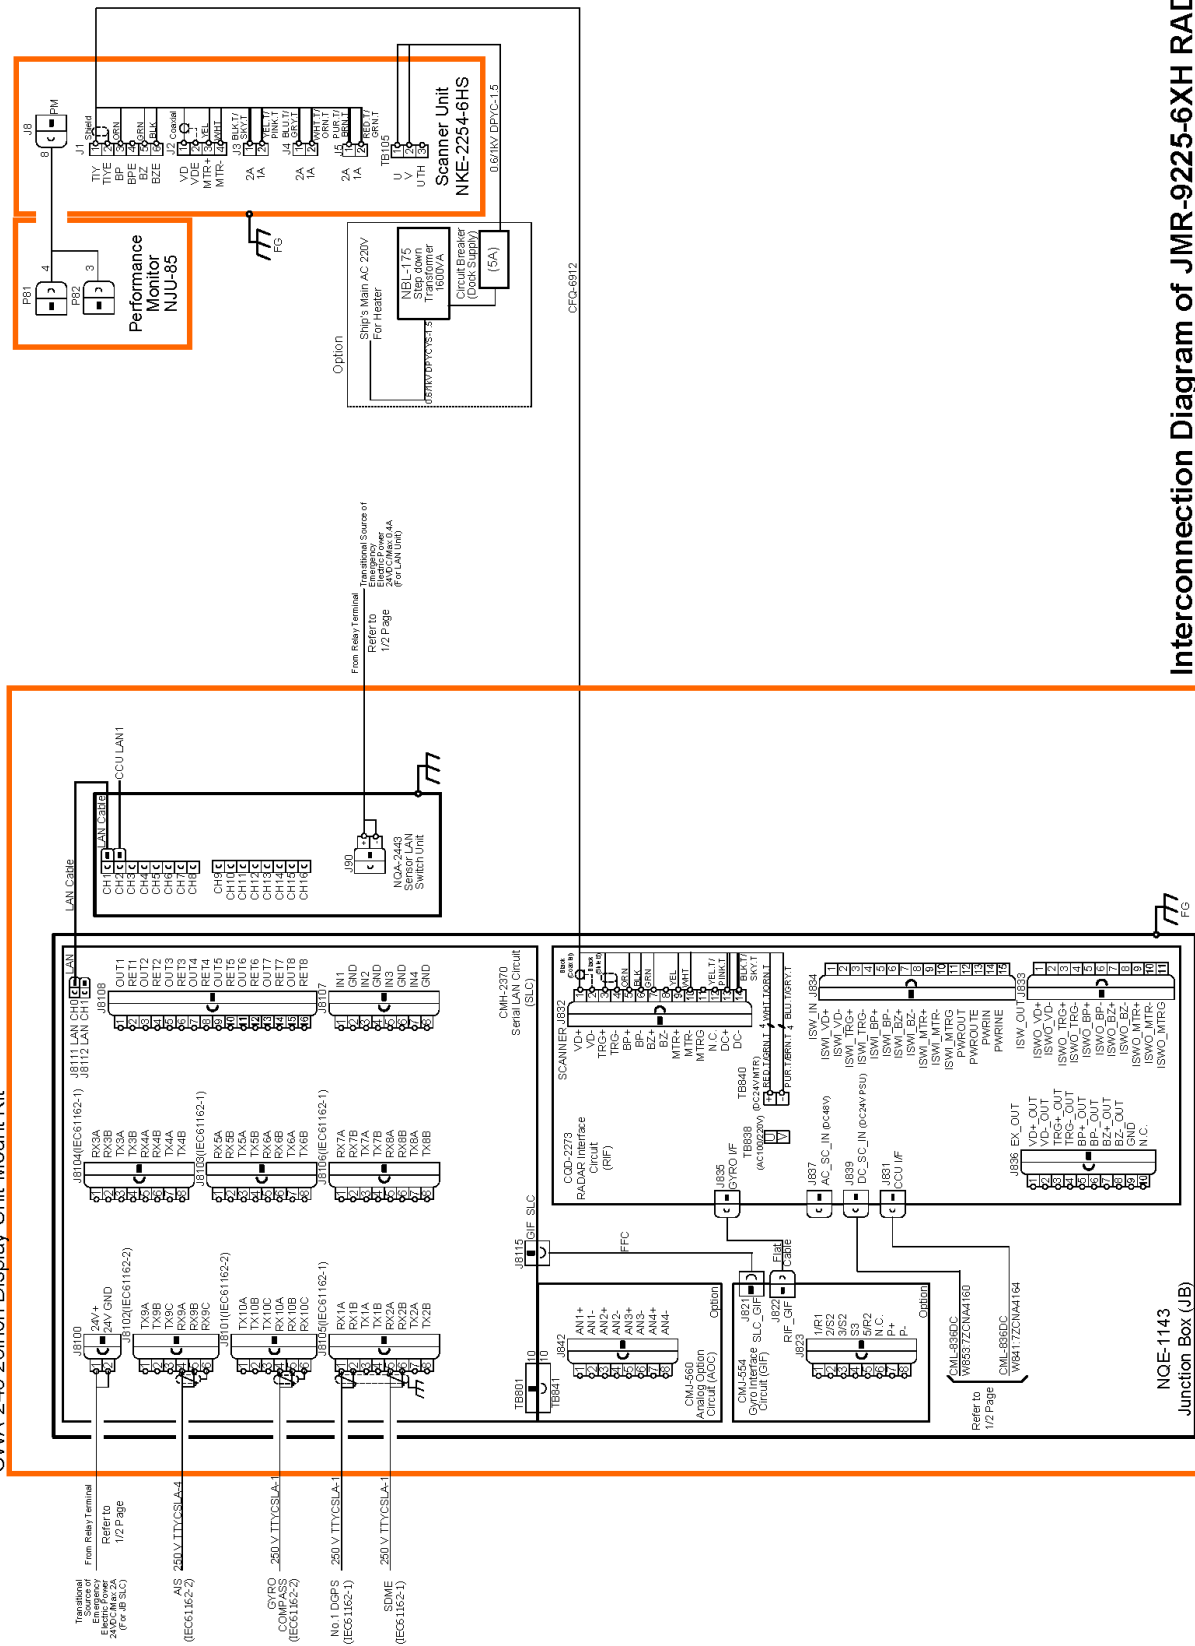

Interconnection Diagram of JMR-9225-6X19X RADAR (2/2)

8.3.5 JMR-9225-6XH Interconnection Diagrams

Stand alone type

CWA-246 26inch Display Unit Mount Kit

Interconnection Diagram of JMR-9225-6XH RADAR (1/2)

CWA-246 26inch Display Unit Mount Kit

Interconnection Diagram of JMR-9225-6XH RADAR (2/2)

Desktop type

Interconnection Diagram of JMR-9225-6XH RADAR (1/2)

8.3.6 JMR-9210-6X/6XH Interconnection Diagrams

Stand alone type

CWA-246 26inch Display Unit Mount Kit

Interconnection Diagram of JMR-9210-6X/6XH RADAR (1/2)

CWA-246 26inch Display Unit Mount Kit

Desktop type

Interconnection Diagram of JMR-9210-6X/6XH RADAR (1/2)

**Interconnection Diagram of JMR-9210-6X/6XH RADAR
(2/2)**

Stand alone type

CWA-246 26inch Display Unit Mount Kit

Interconnection Diagram of JMR-9282-S/SH RADAR (1/2)

CWA-246 26inch Display Unit Mount Kit

Interconnection Diagram of JMR-9282-S/SH RADAR (2/2)

Desktop type