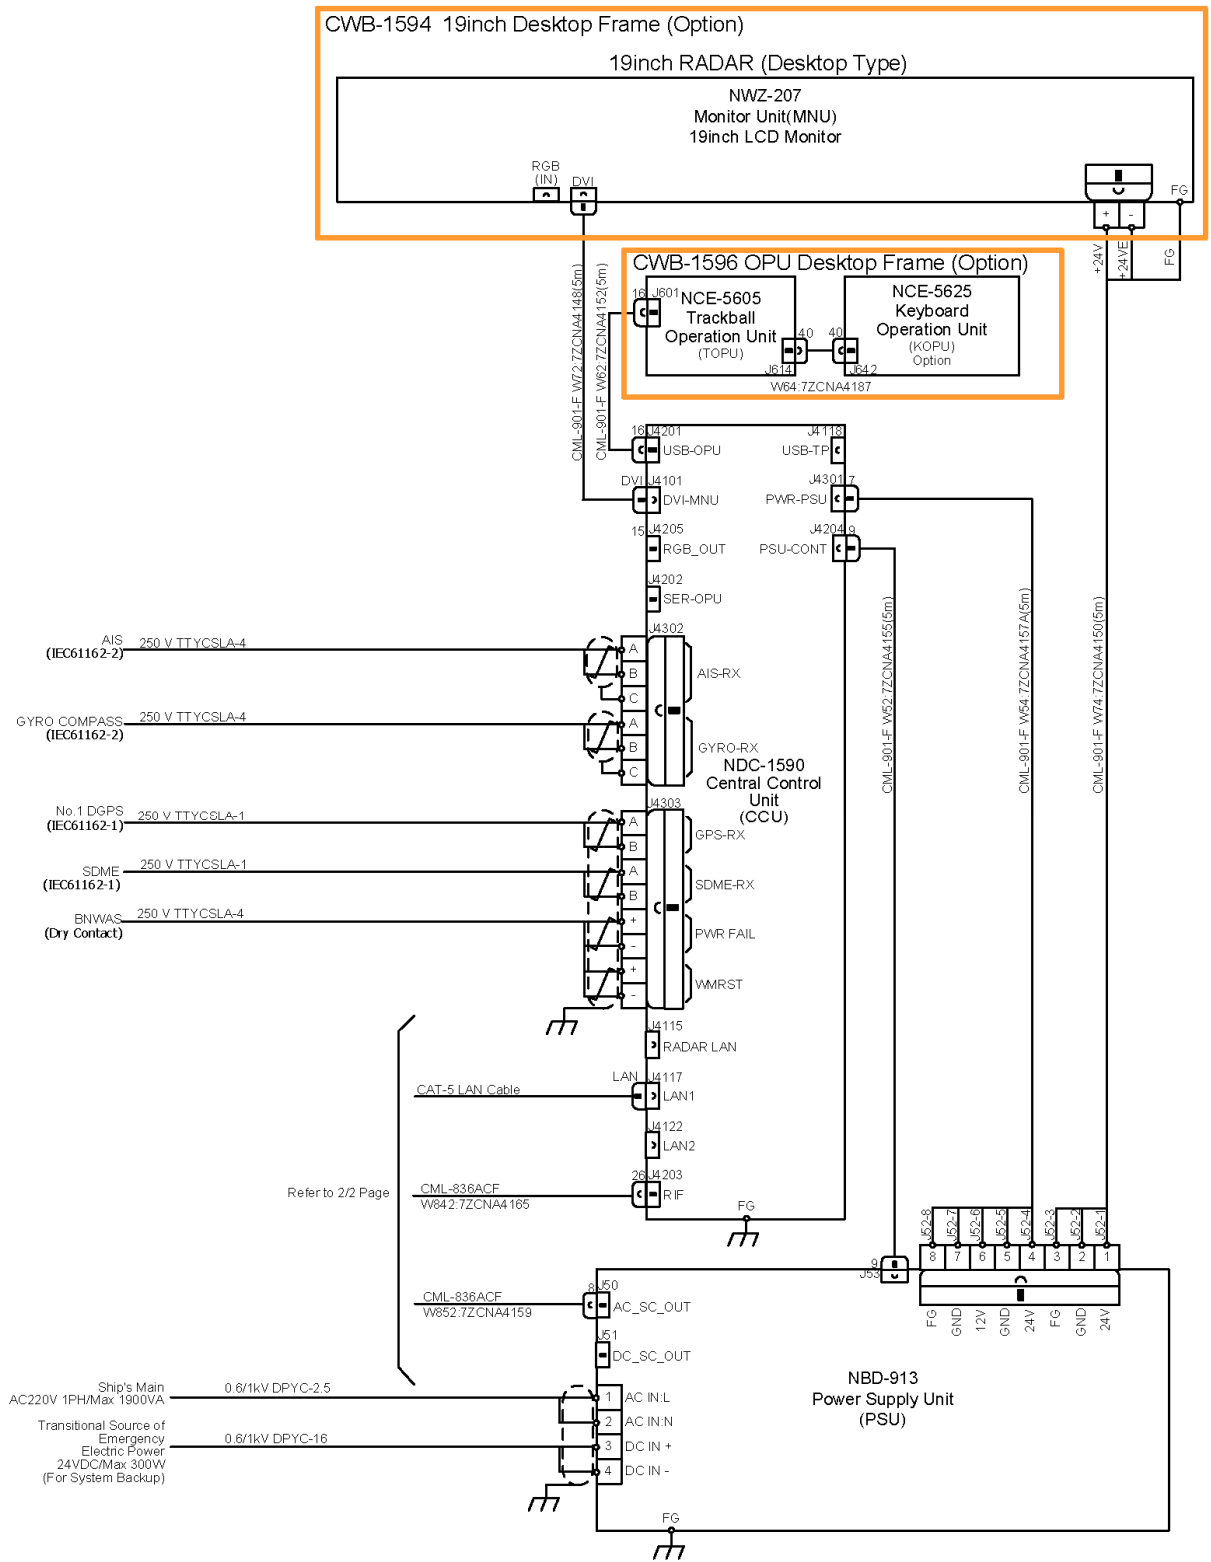

Stand alone type

CWA-245 19inch Display Unit Mount Kit

Interconnection Diagram of JMR-7230-S RADAR (1/2)

CWA-245 19inch Display Unit Mount Kit

Interconnection Diagram of JMR-7230-S RADAR (2/2)

Desktop type