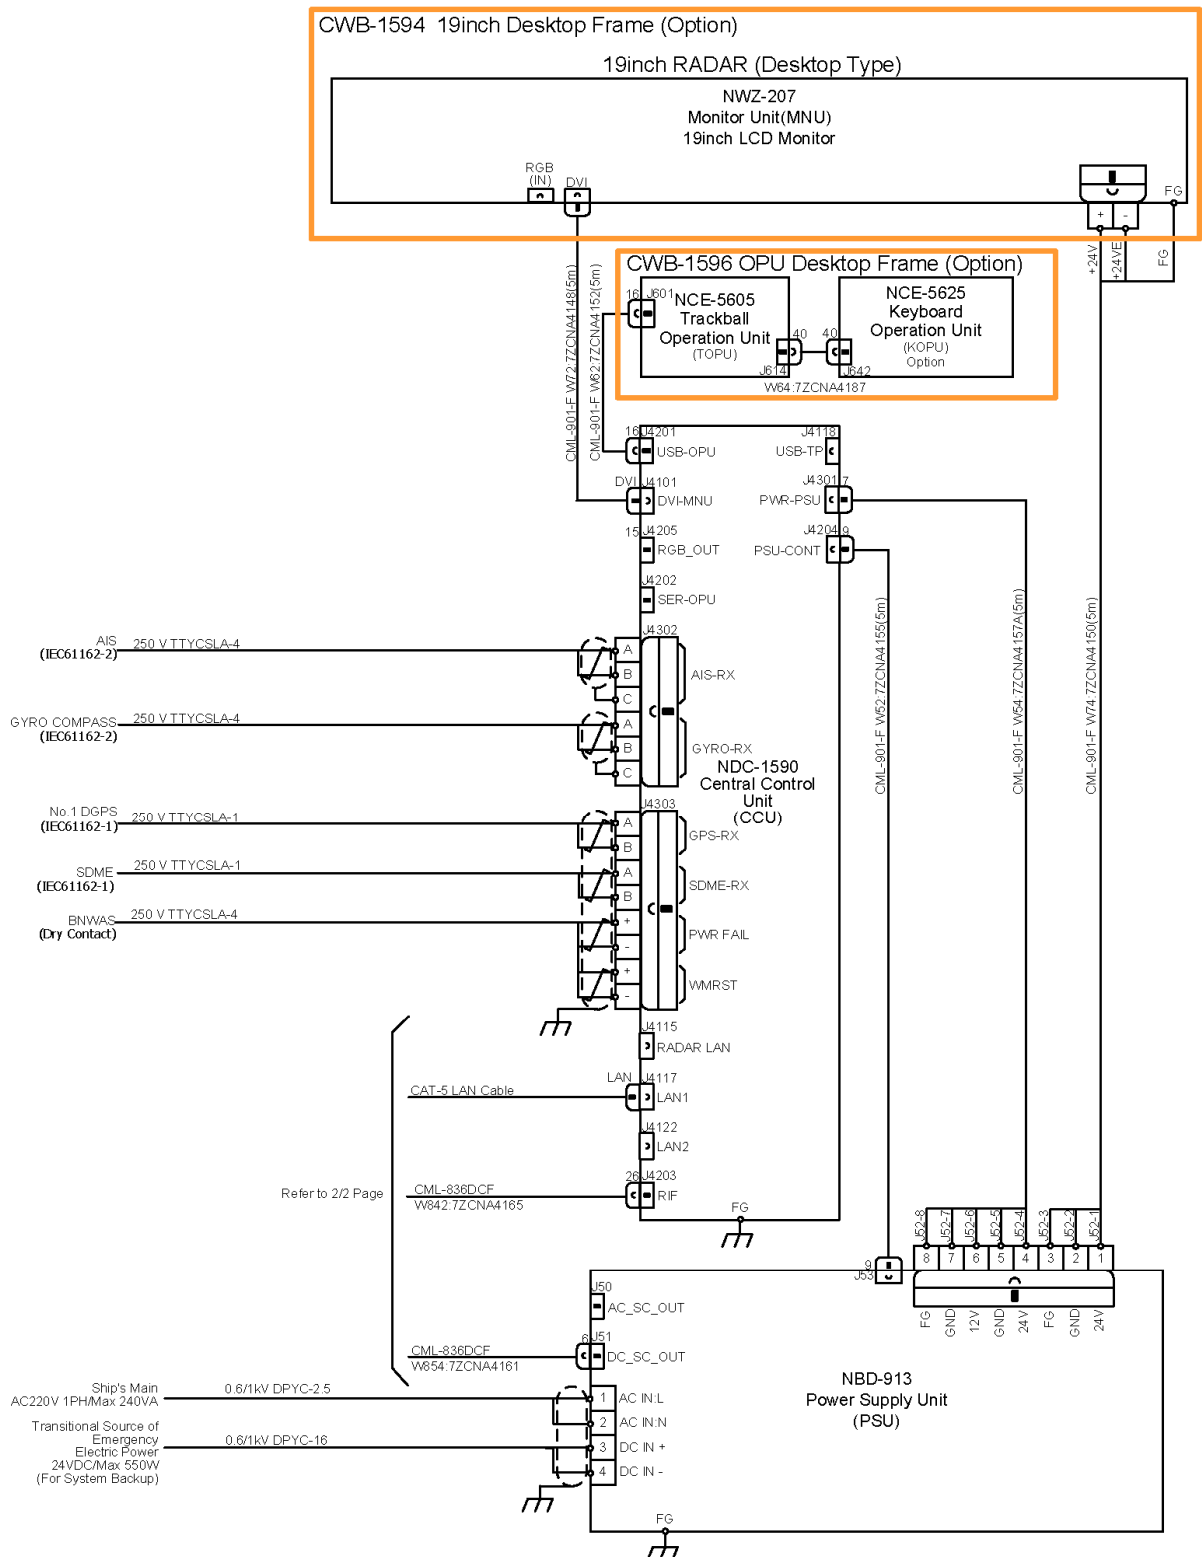

Interconnection Diagram of JMR-7225-6XH RADAR (2/2)

Desktop type

Interconnection Diagram of JMR-7225-6XH RADAR (1/2)