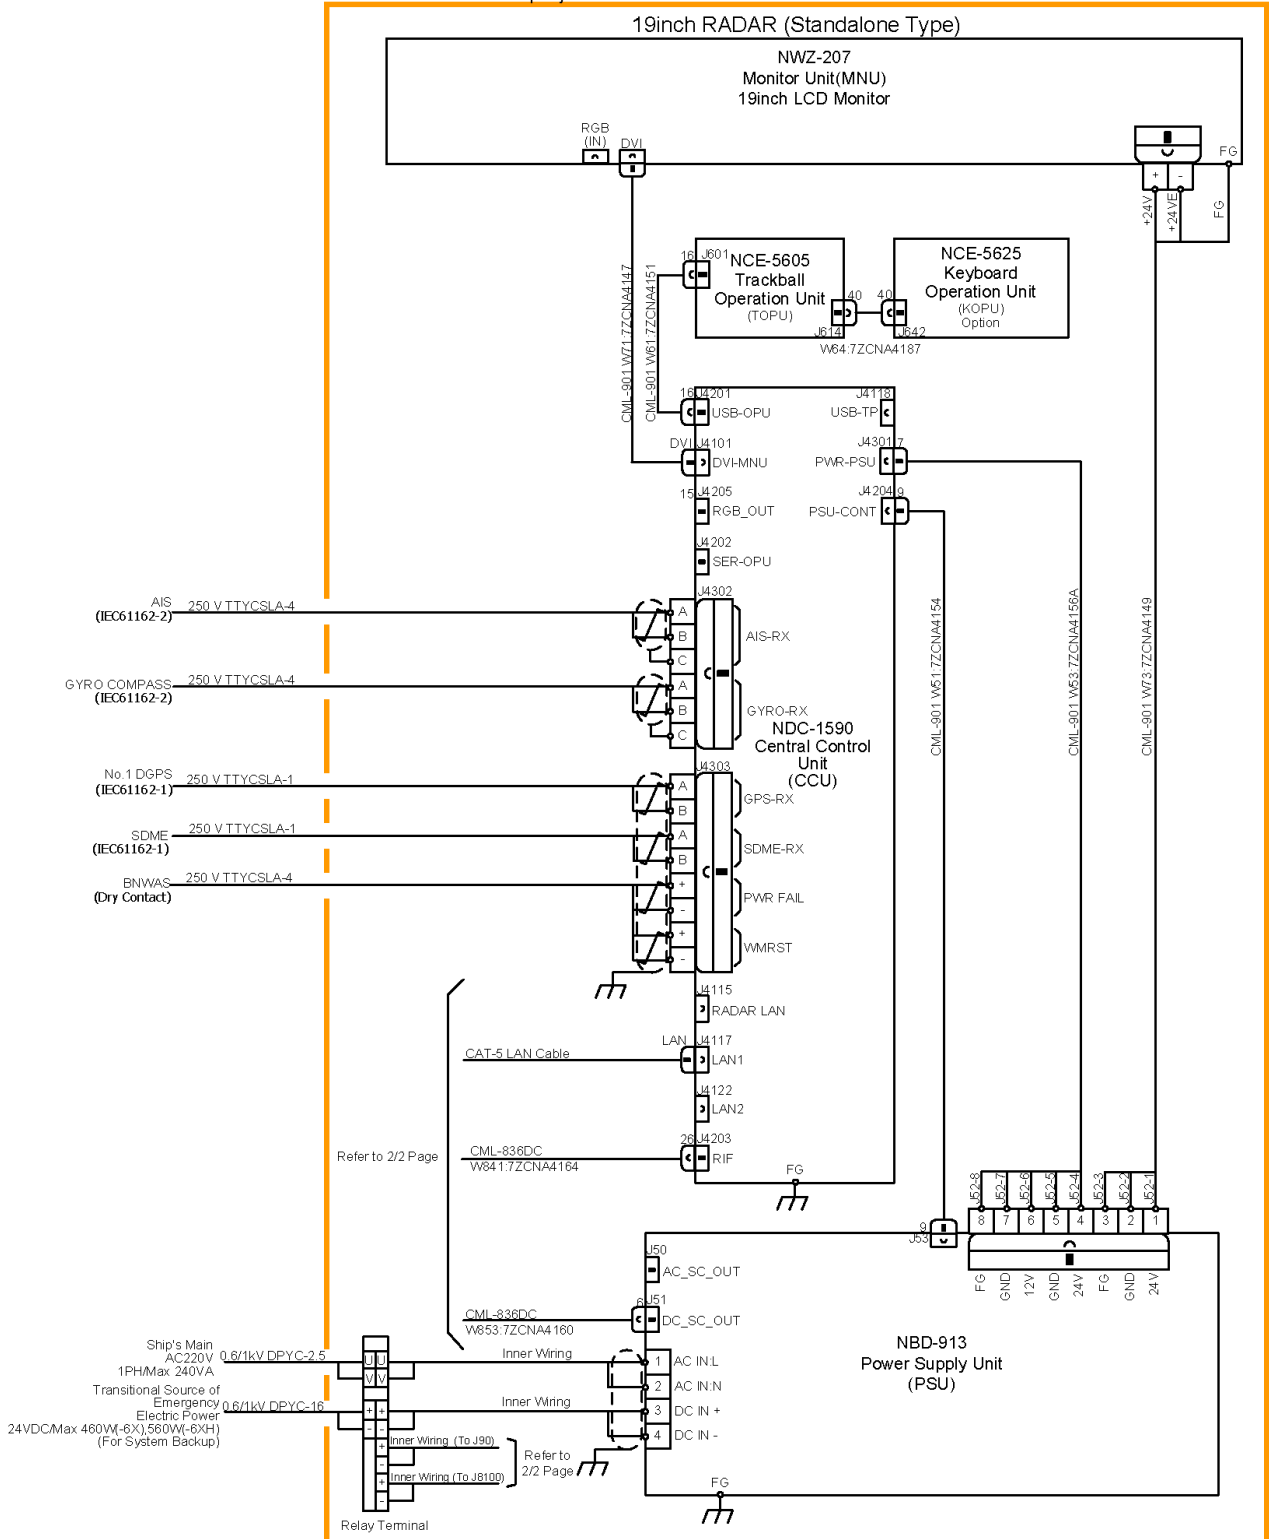

CWA-245 19inch Display Unit Mount Kit

Interconnection Diagram of JMR-7225-6XH RADAR (2/2)

Desktop type

Interconnection Diagram of JMR-7225-6XH RADAR (1/2)

Interconnection Diagram of JMR-7225-6XH RADAR (2/2)

8.3.14 JMR-7210-6X/6XH Interconnection Diagrams

Stand alone type

CWA-245 19inch Display Unit Mount Kit

Interconnection Diagram of JMR-7210-6X/6XH RADAR (1/2)

CWA-245 19inch Display Unit Mount Kit

Interconnection Diagram of JMR-7210-6X/6XH RADAR (2/2)