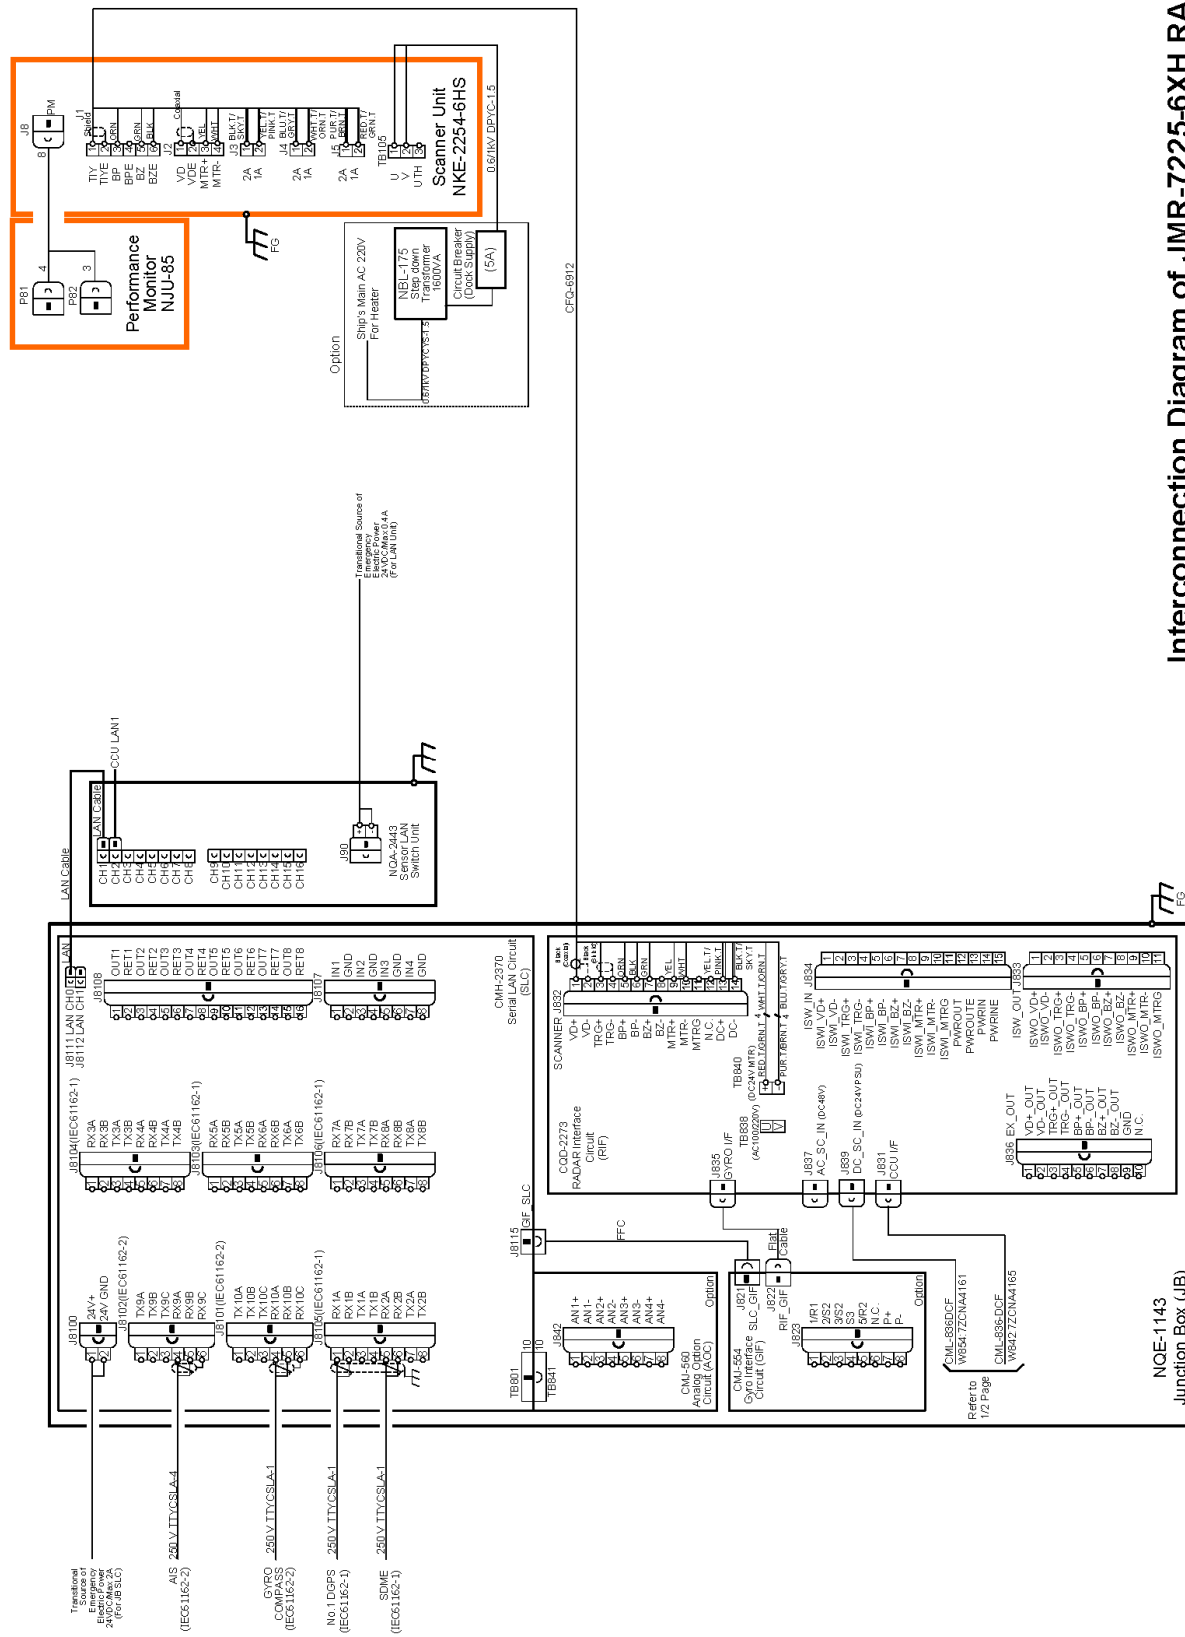

CWA-245 19inch Display Unit Mount Kit

Interconnection Diagram of JMR-7225-6XH RADAR (2/2)

Desktop type

Interconnection Diagram of JMR-7225-6XH RADAR (1/2)

Interconnection Diagram of JMR-7225-6XH RADAR (2/2)