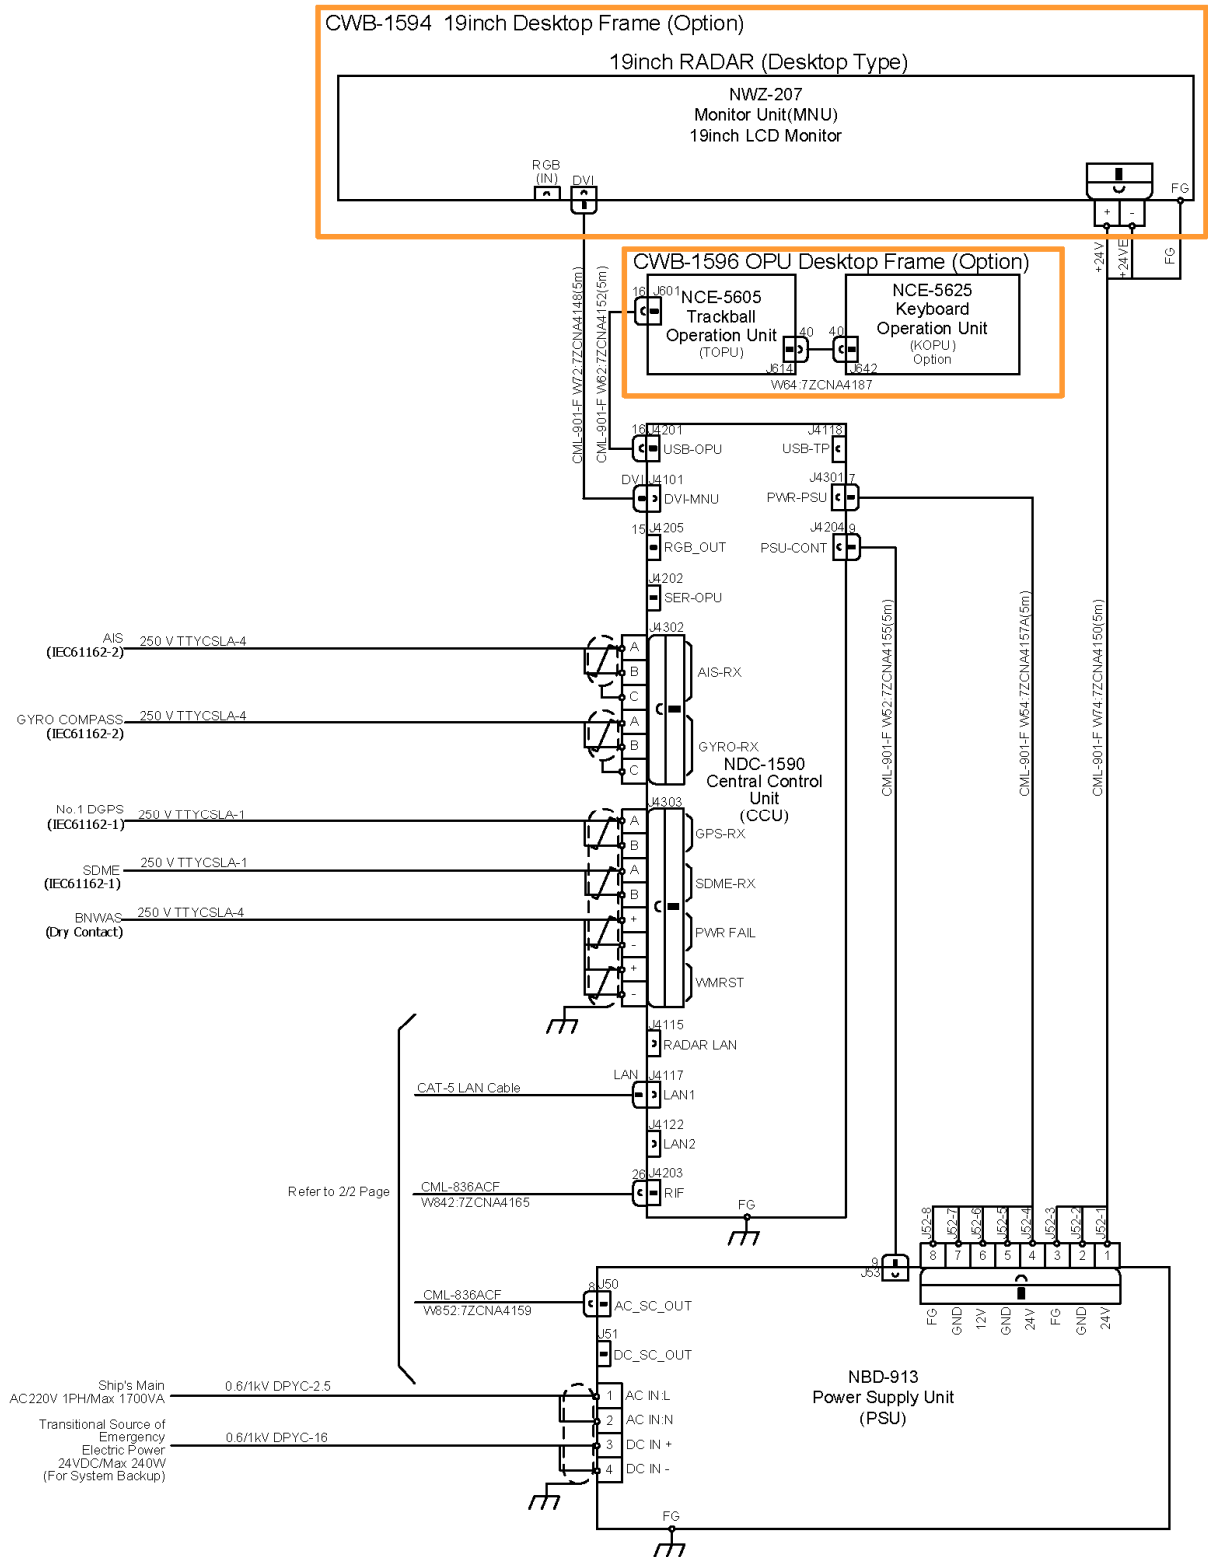

Interconnection Diagram of JMR-7225-7X3/9X3 RADAR (2/2)

Desktop type

Interconnection Diagram of JMR-7225-7X3/9X3 RADAR (1/2)