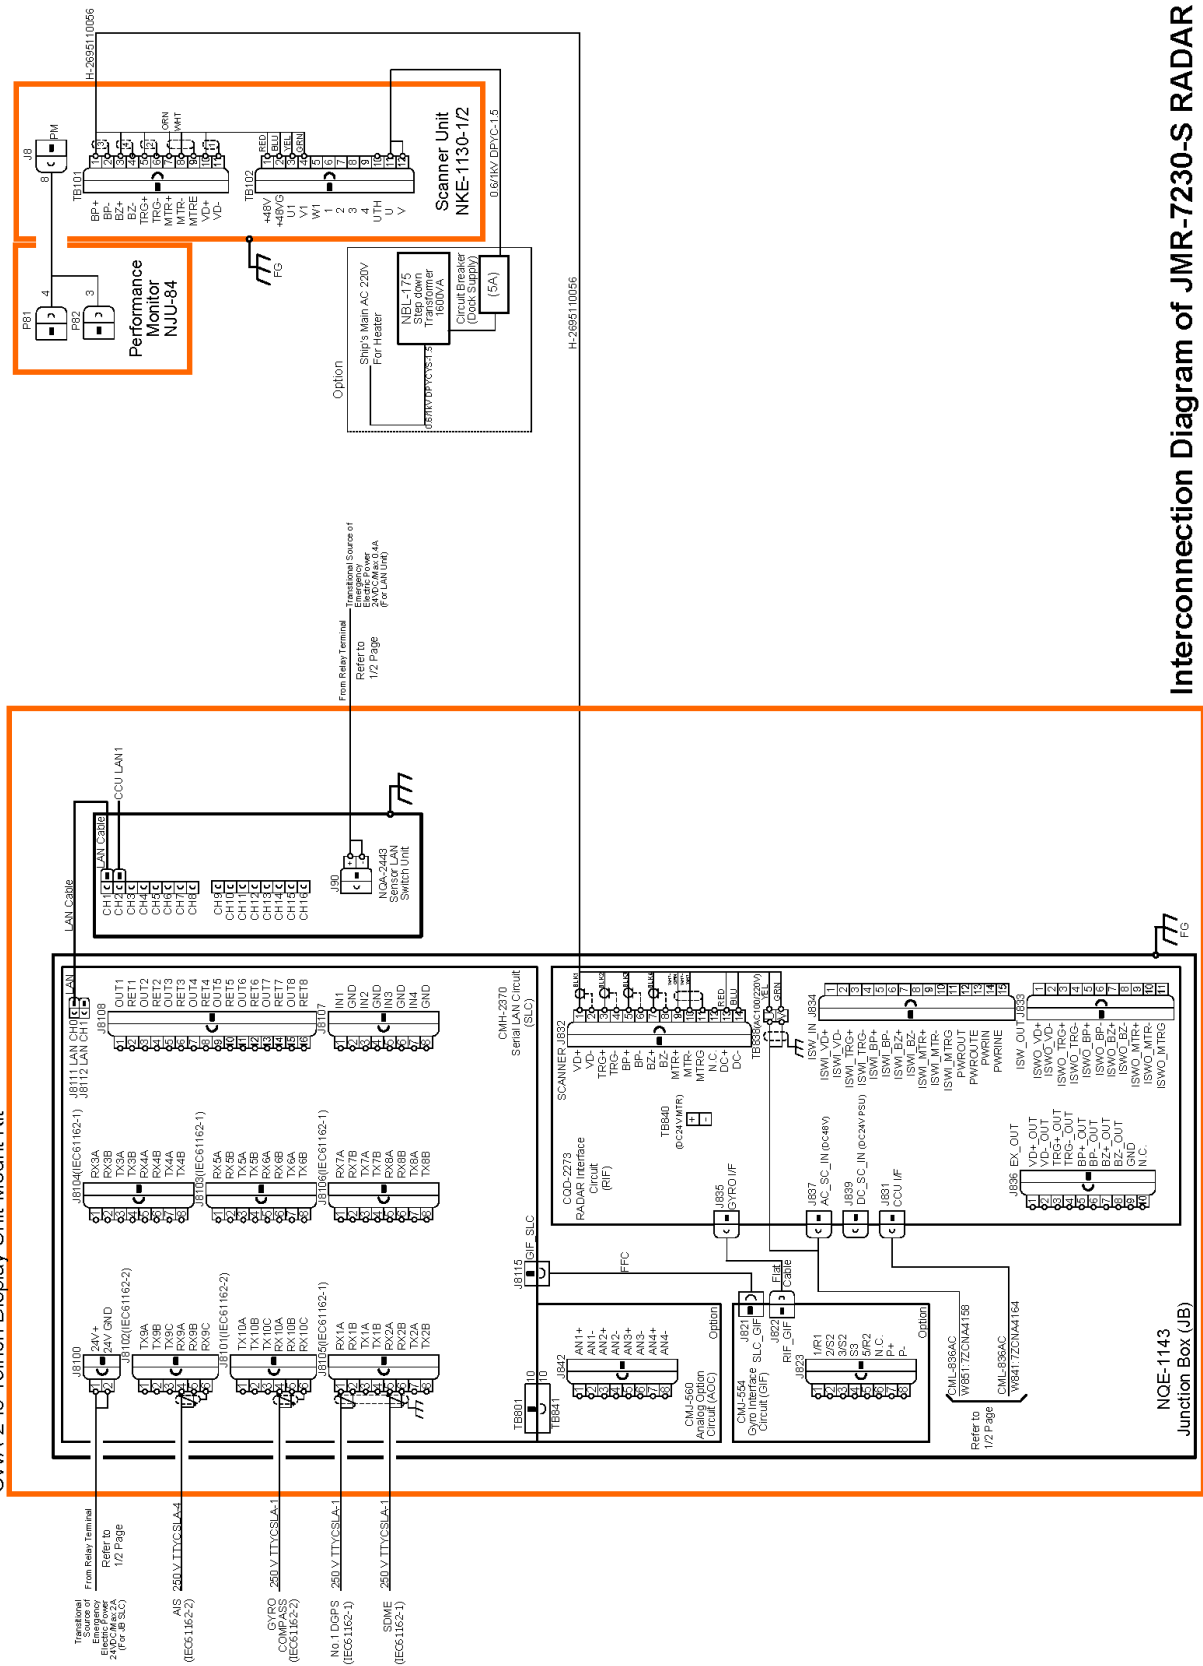

CWA-245 19inch Display Unit Mount Kit

Interconnection Diagram of JMR-7230-S RADAR (2/2)