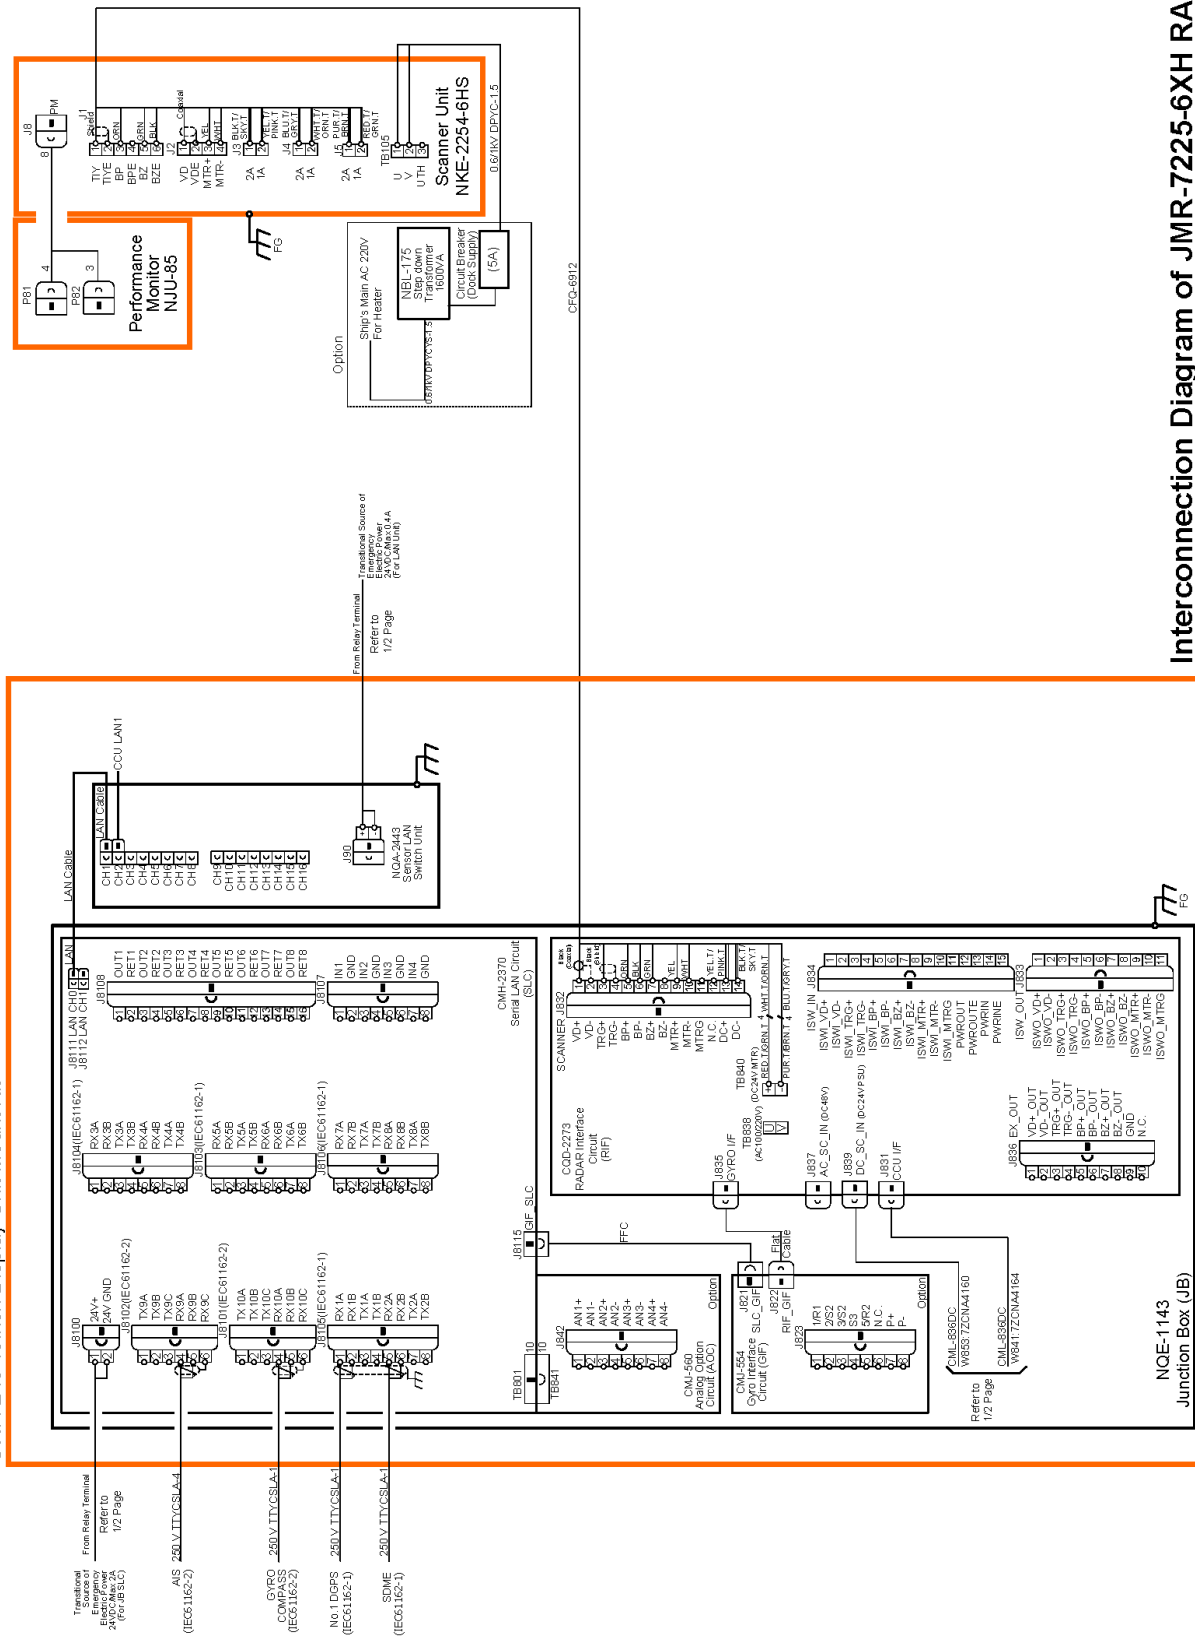

CWA-245 19inch Display Unit Mount Kit

Interconnection Diagram of JMR-7225-6XH RADAR (2/2)