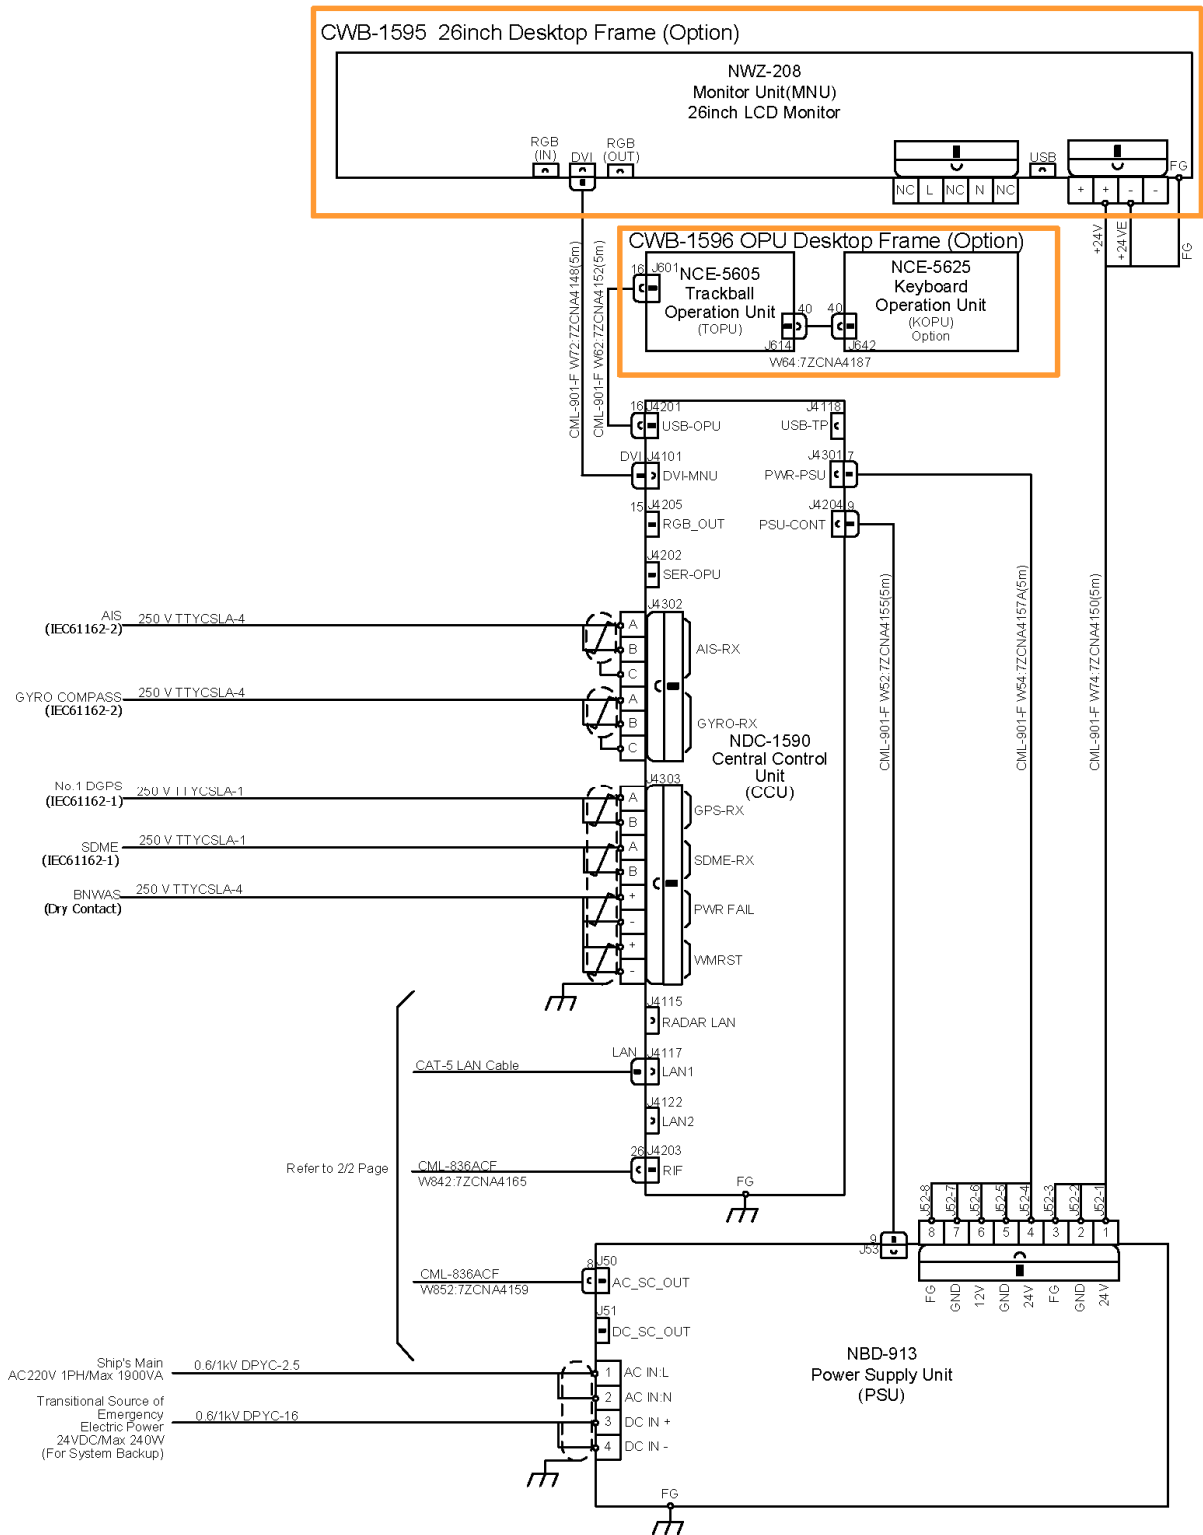

CWA-246 26inch Display Unit Mount Kit

Interconnection Diagram of JMR-9225-6XH RADAR (2/2)

Desktop type

Interconnection Diagram of JMR-9225-6XH RADAR (1/2)

8.3.6 JMR-9210-6X/6XH Interconnection Diagrams

Stand alone type

CWA-246 26inch Display Unit Mount Kit

Interconnection Diagram of JMR-9210-6X/6XH RADAR (1/2)

CWA-246 26inch Display Unit Mount Kit

Desktop type

Interconnection Diagram of JMR-9210-6X/6XH RADAR (1/2)

**Interconnection Diagram of JMR-9210-6X/6XH RADAR
(2/2)**

8.3.7 JMR-9272-S Interconnection Diagrams

Stand alone type

Interconnection Diagram of JMR-9272-S RADAR (1/2)

Desktop type

Interconnection Diagram of JMR-9272-S RADAR (1/2)

8.3.8 JMR-9282-S/SH Interconnection Diagrams

Stand alone type

CWA-246 26inch Display Unit Mount Kit

Interconnection Diagram of JMR-9282-S/SH RADAR (1/2)

CWA-246 26inch Display Unit Mount Kit

Interconnection Diagram of JMR-9282-S/SH RADAR (2/2)

Desktop type