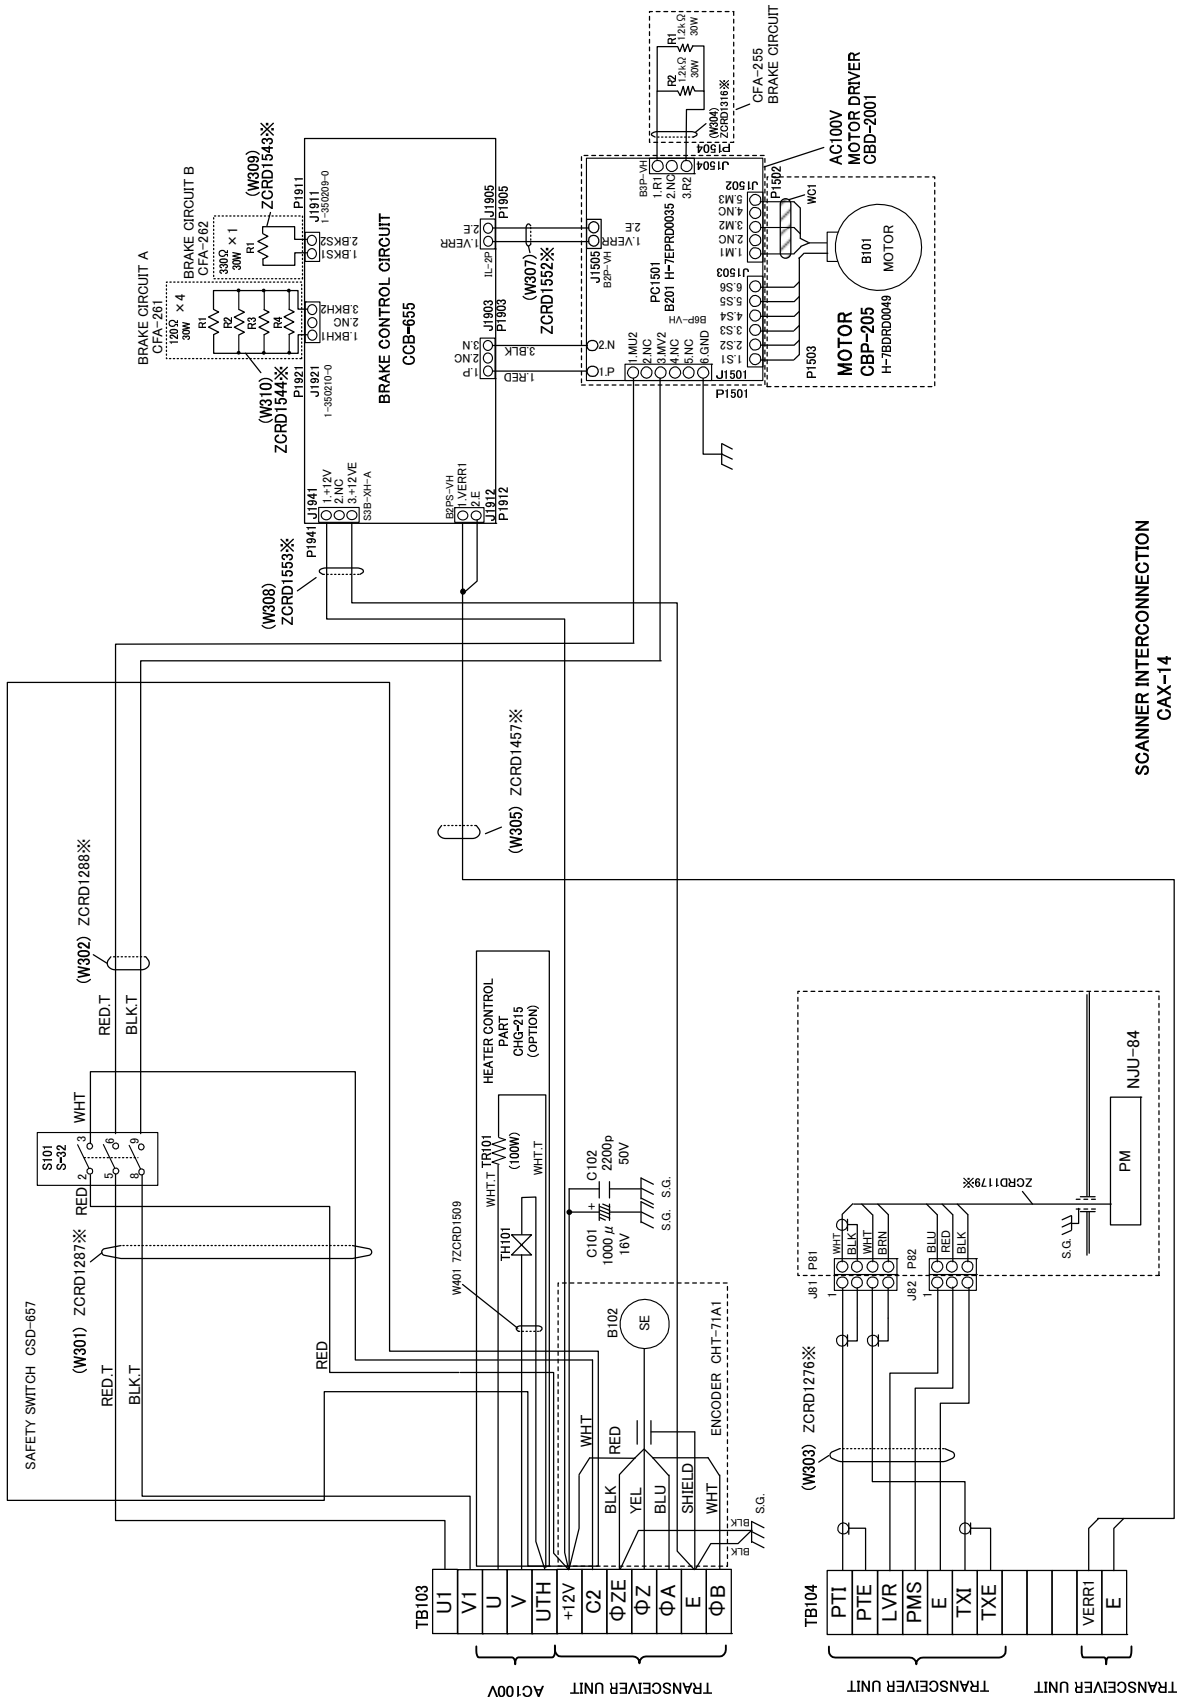

Interconnection Diagrams of Scanner Unit

8.3.17 NKE-1139 (AC110V)

NKE-1139PM (AC100V) サハント, 3ユニット
空中線機内接続図