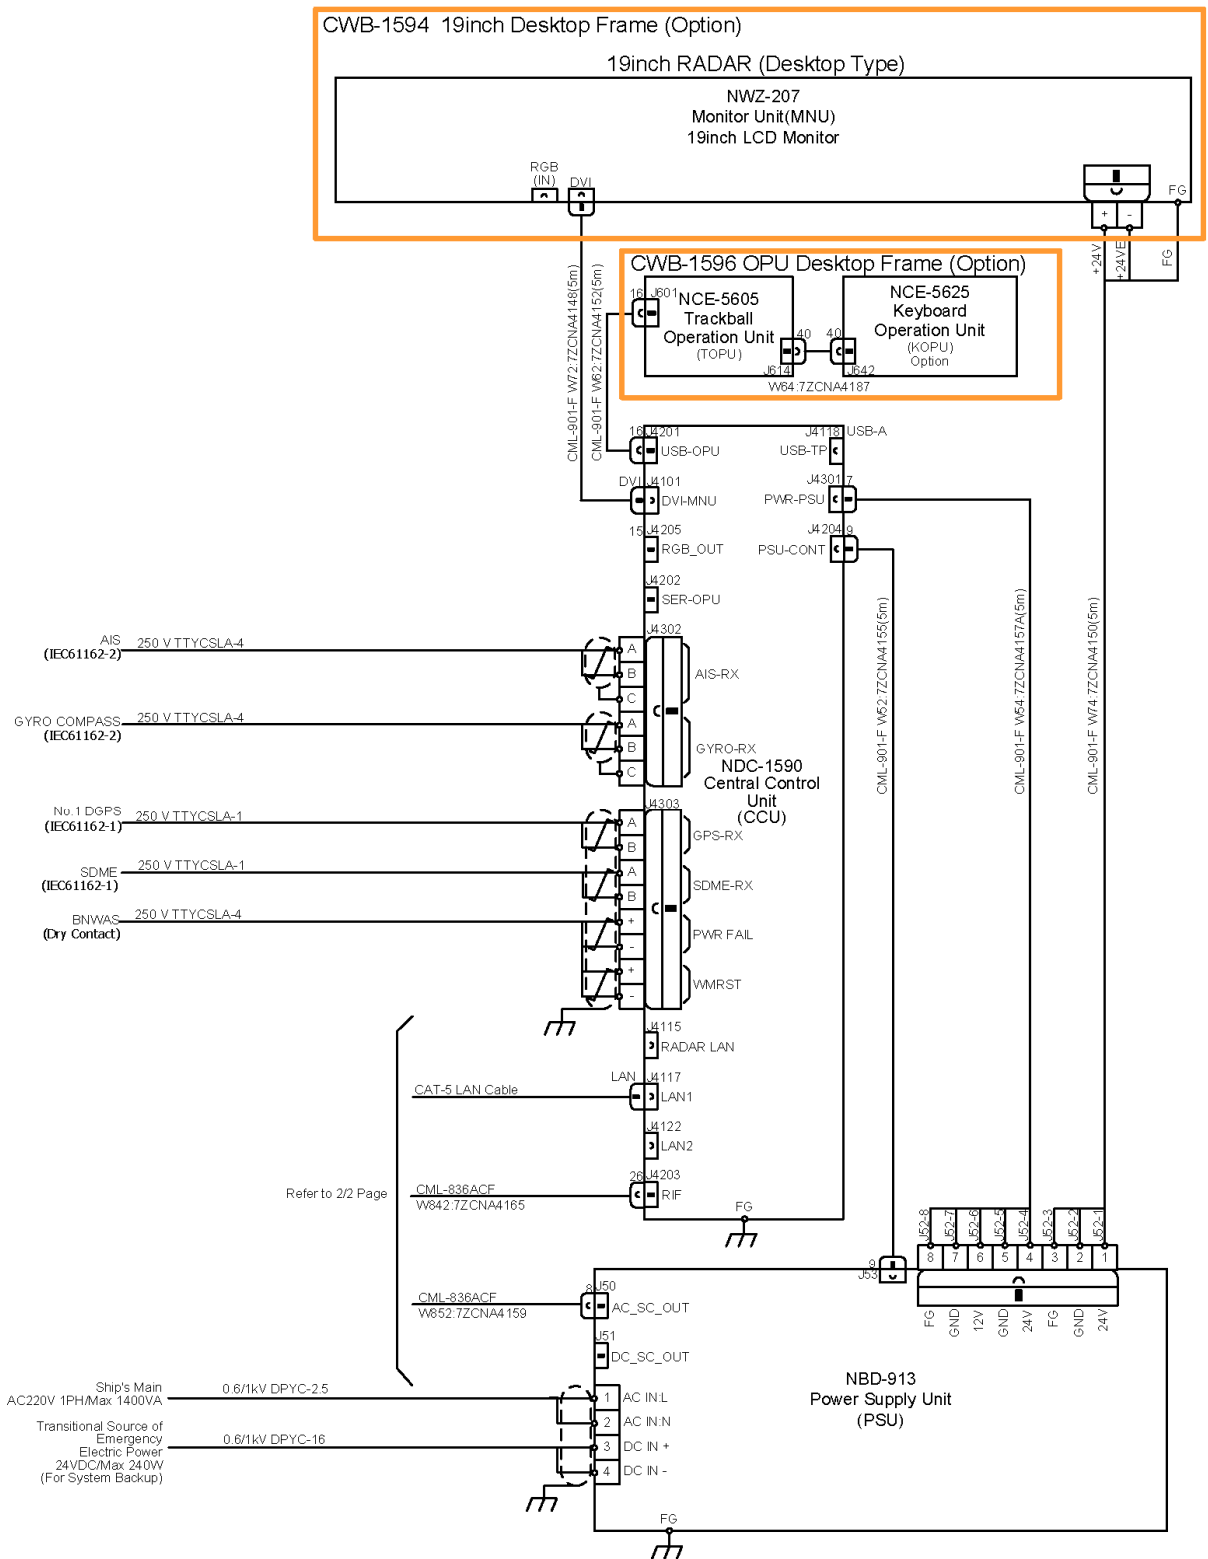

Interconnection Diagram of JMR-7272-S RADAR (1/2)

Desktop type

Interconnection Diagram of JMR-7272-S RADAR (1/2)

Interconnection Diagram of JMR-7272-S RADAR (2/2)

8.3.16 JMR-7282-S/SH Interconnection Diagrams Stand alone type

CWA-245 19inch Display Unit Mount Kit

Interconnection Diagram of JMR-7282-S/SH RADAR (1/2)

Desktop type

Interconnection Diagram of JMR-7282-S/SH RADAR (1/2)

Interconnection Diagram of JMR-7282-S/SH RADAR (2/2)