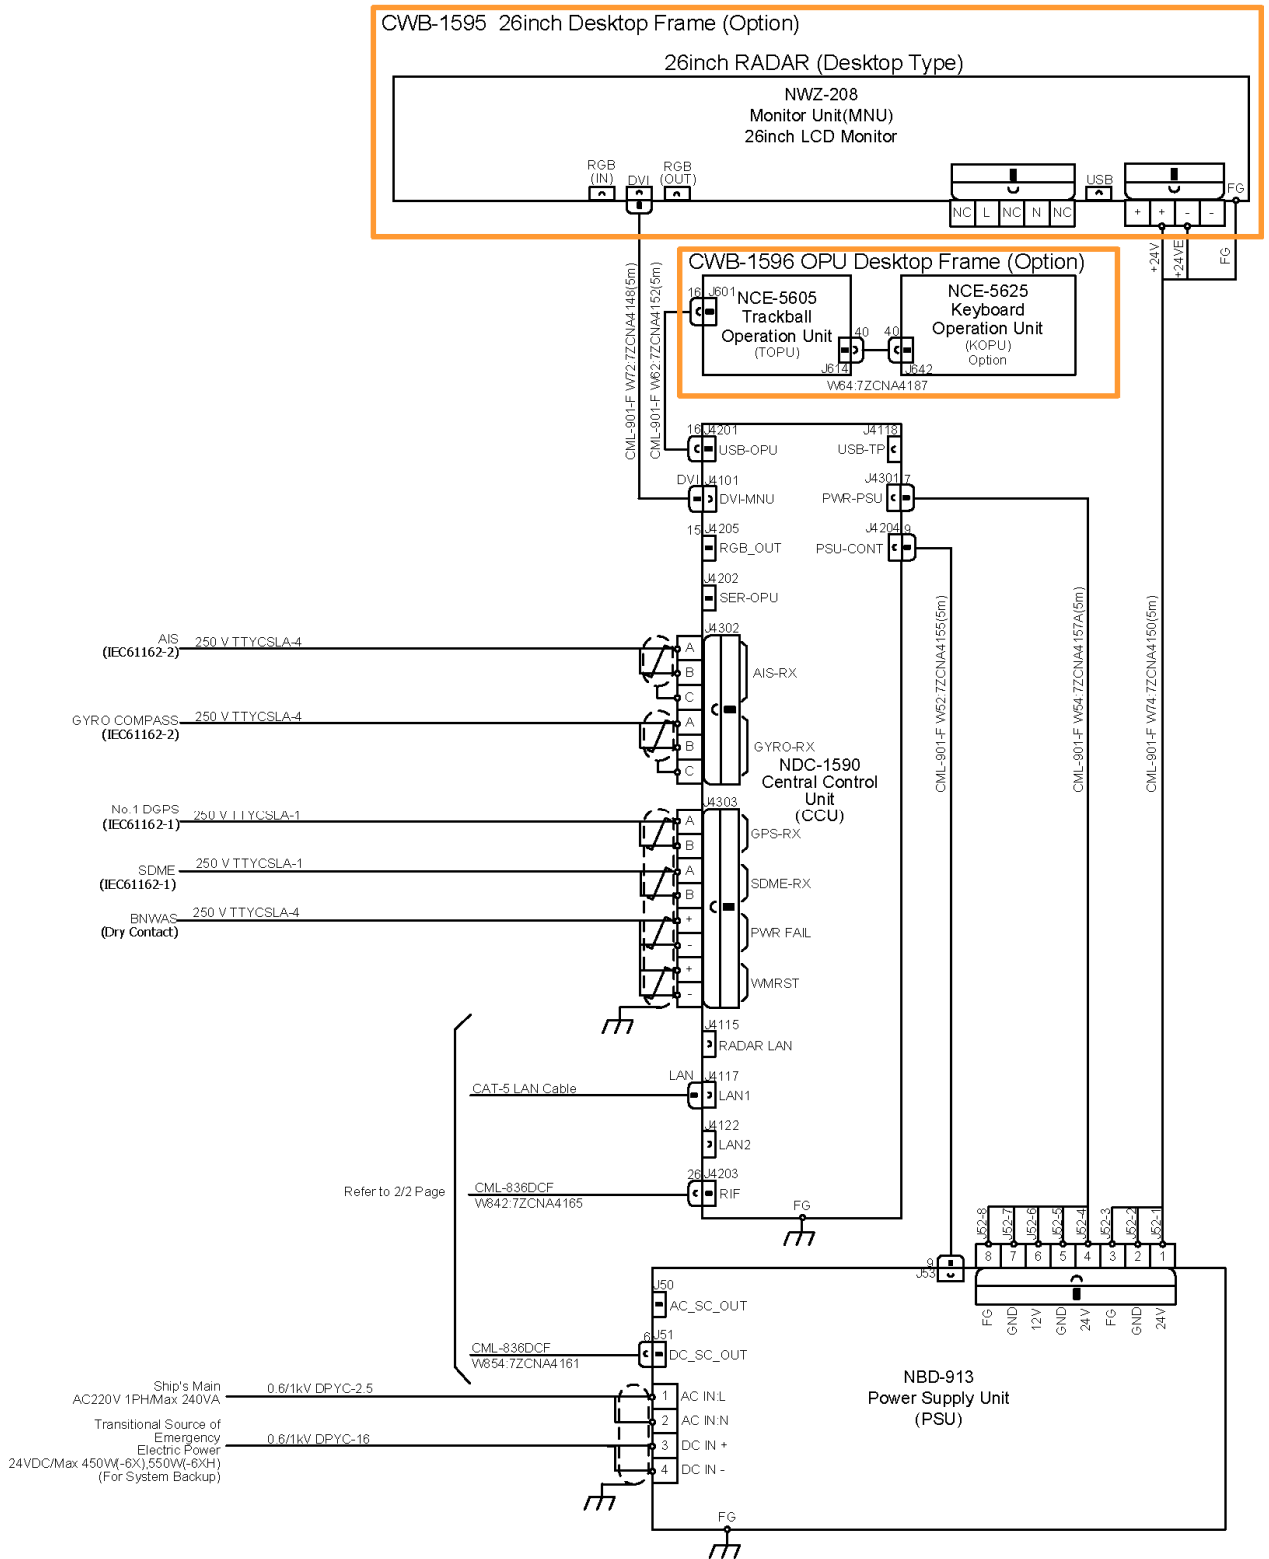

CWA-246 26inch Display Unit Mount Kit

Interconnection Diagram of JMR-9225-6XH RADAR (2/2)

Desktop type

Interconnection Diagram of JMR-9225-6XH RADAR (1/2)

8.3.6 JMR-9210-6X/6XH Interconnection Diagrams

Stand alone type

CWA-246 26inch Display Unit Mount Kit

Interconnection Diagram of JMR-9210-6X/6XH RADAR (1/2)

CWA-246 26inch Display Unit Mount Kit

Desktop type

Interconnection Diagram of JMR-9210-6X/6XH RADAR (1/2)

**Interconnection Diagram of JMR-9210-6X/6XH RADAR
(2/2)**

8.3.7 JMR-9272-S Interconnection Diagrams

Stand alone type

Interconnection Diagram of JMR-9272-S RADAR (1/2)

Desktop type

Interconnection Diagram of JMR-9272-S RADAR (1/2)

8.3.8 JMR-9282-S/SH Interconnection Diagrams