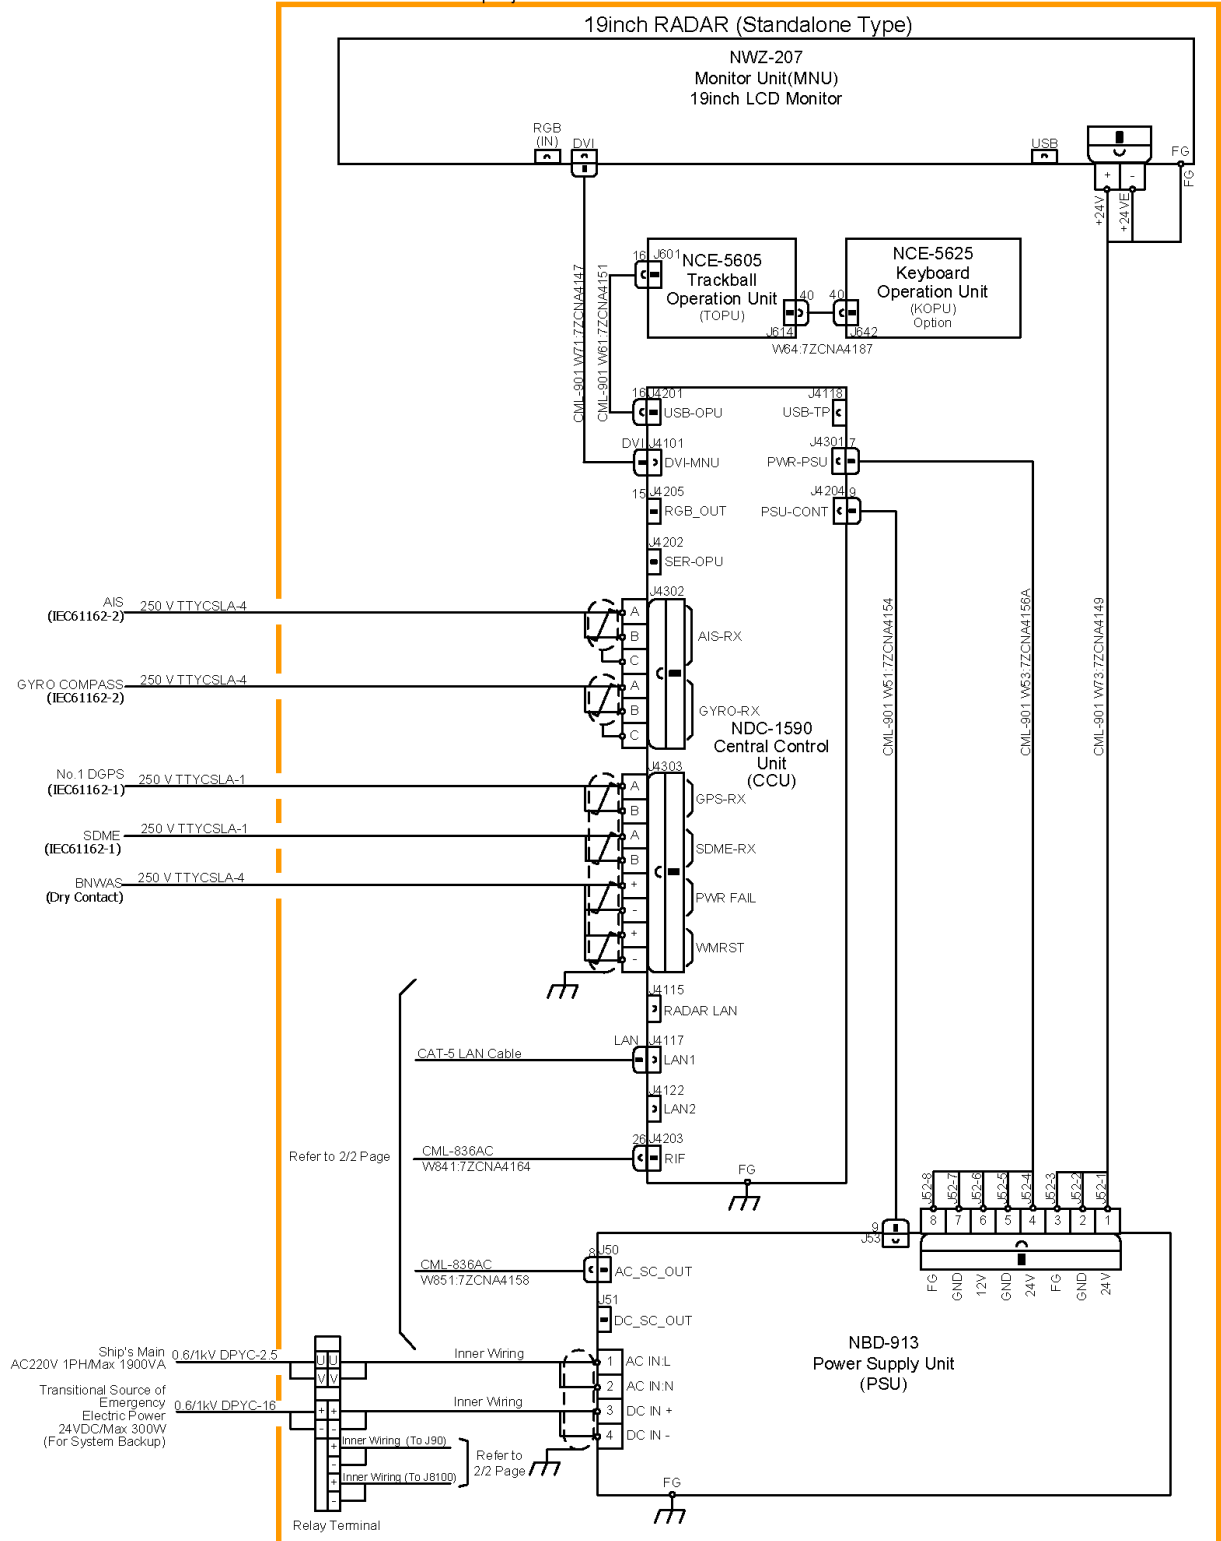

8.3.10 JMR-7230-S Interconnection Diagrams

Stand alone type

CWA-245 19inch Display Unit Mount Kit

Interconnection Diagram of JMR-7230-S RADAR (1/2)