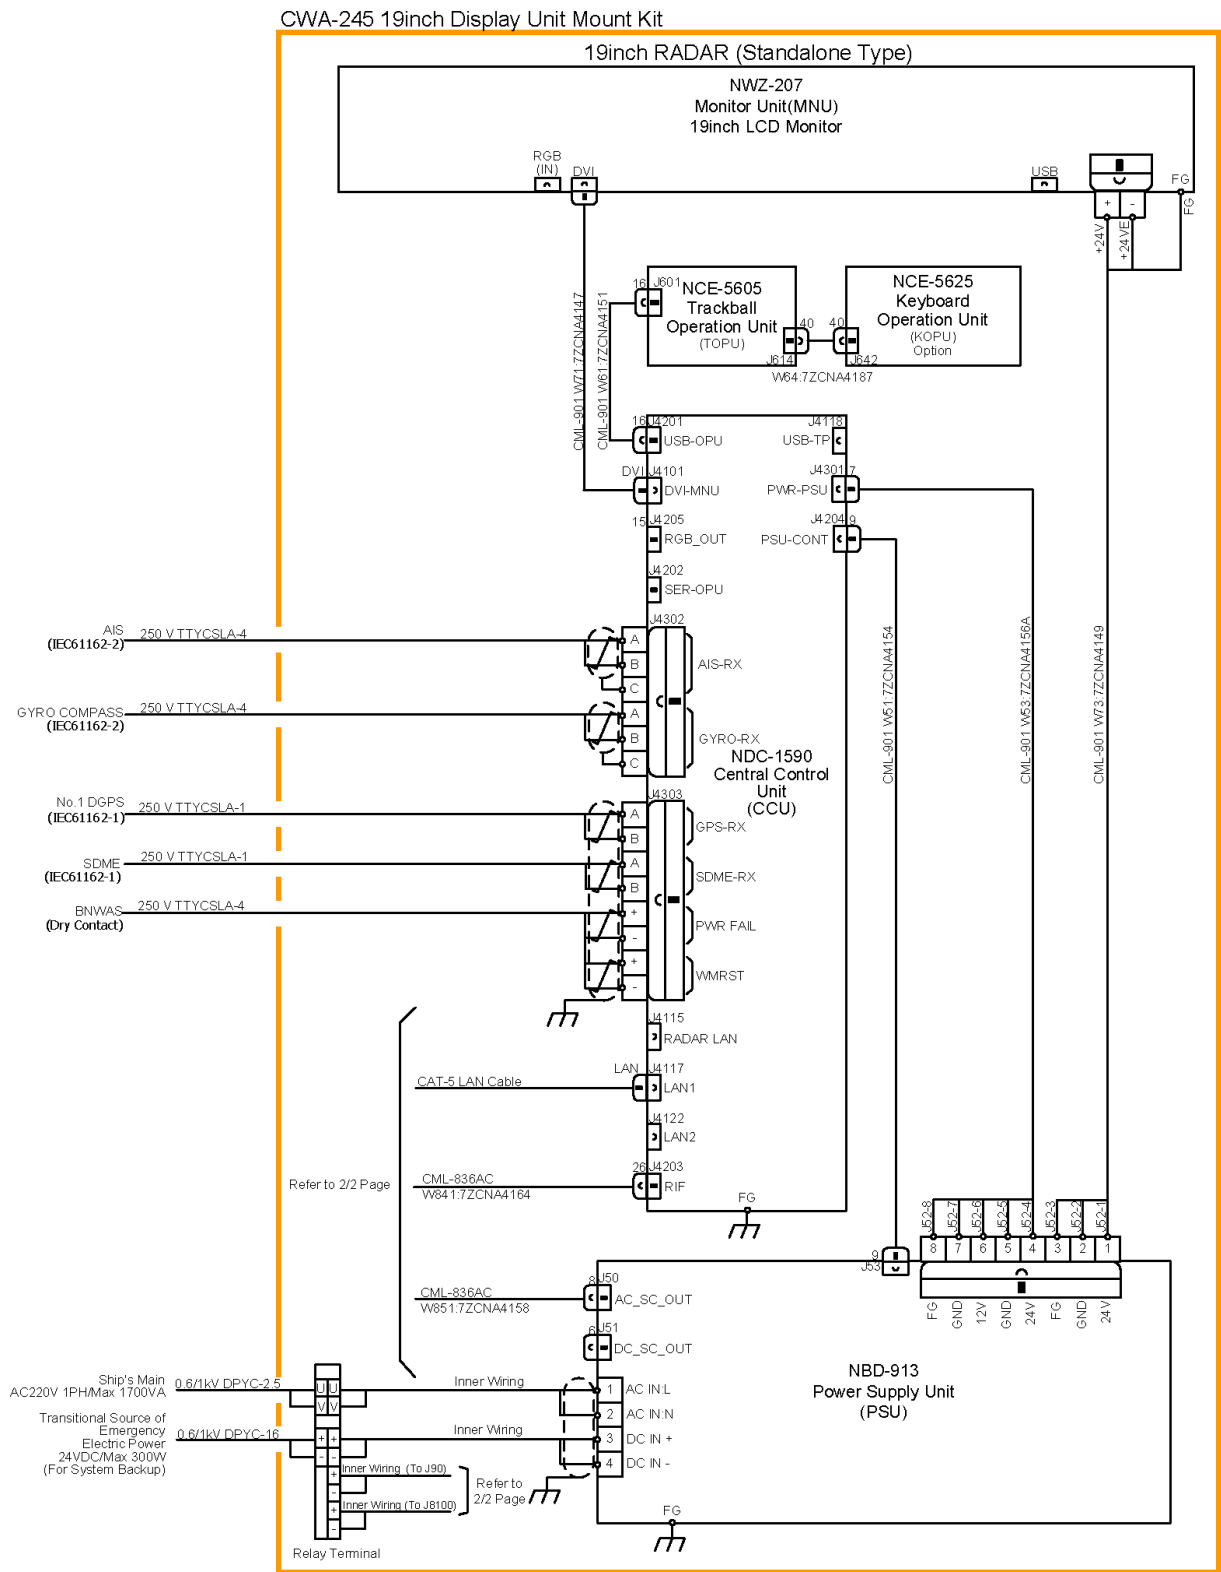

8.3.12 JMR-7225-6X/9X Interconnection Diagrams

Stand alone type

Interconnection Diagram of JMR-7225-6X/9X RADAR (2/2)