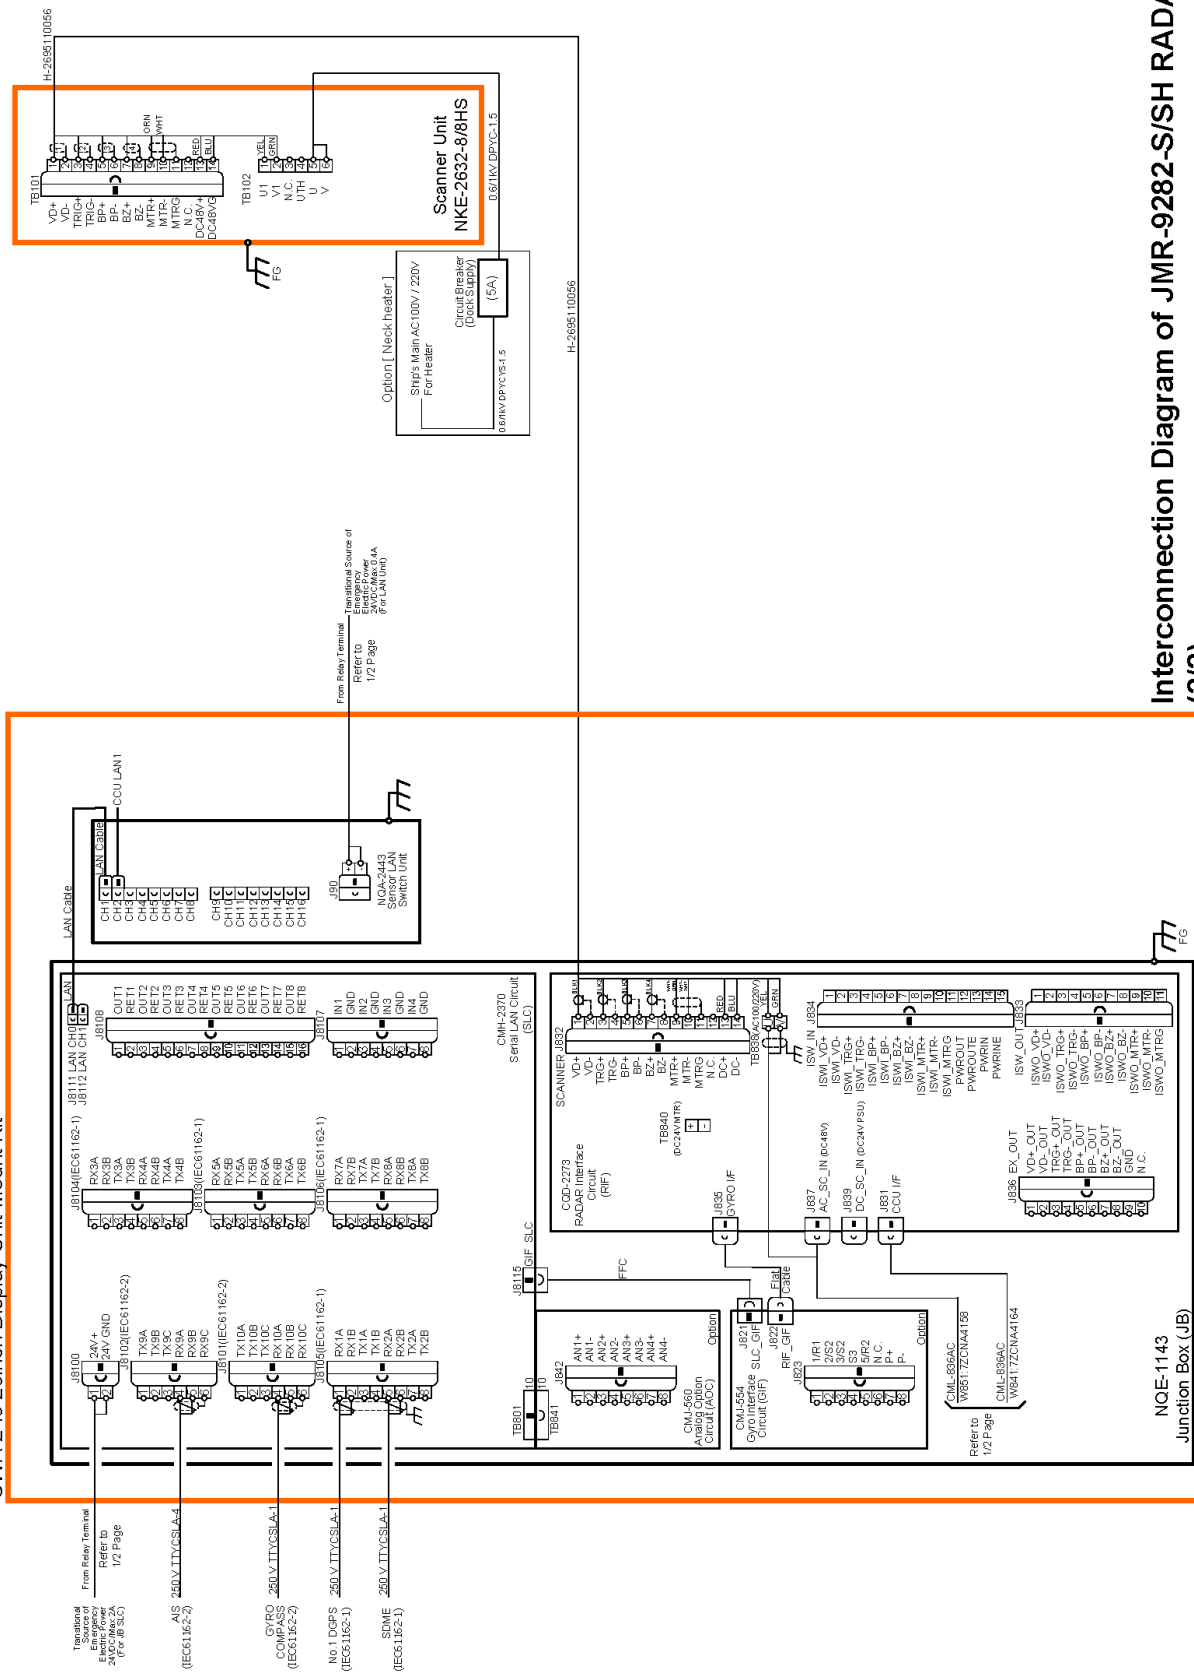

CWA-246 26inch Display Unit Mount Kit

Interconnection Diagram of JMR-9210-6X/6XH RADAR (1/2)

CWA-246 26inch Display Unit Mount Kit

Desktop type

Interconnection Diagram of JMR-9210-6X/6XH RADAR (1/2)

**Interconnection Diagram of JMR-9210-6X/6XH RADAR
(2/2)**

8.3.7 JMR-9272-S Interconnection Diagrams

Stand alone type

Interconnection Diagram of JMR-9272-S RADAR (1/2)

Desktop type

Interconnection Diagram of JMR-9272-S RADAR (1/2)

8.3.8 JMR-9282-S/SH Interconnection Diagrams

Stand alone type

CWA-246 26inch Display Unit Mount Kit

Interconnection Diagram of JMR-9282-S/SH RADAR (1/2)

CWA-246 26inch Display Unit Mount Kit

Interconnection Diagram of JMR-9282-S/SH RADAR (2/2)

Desktop type