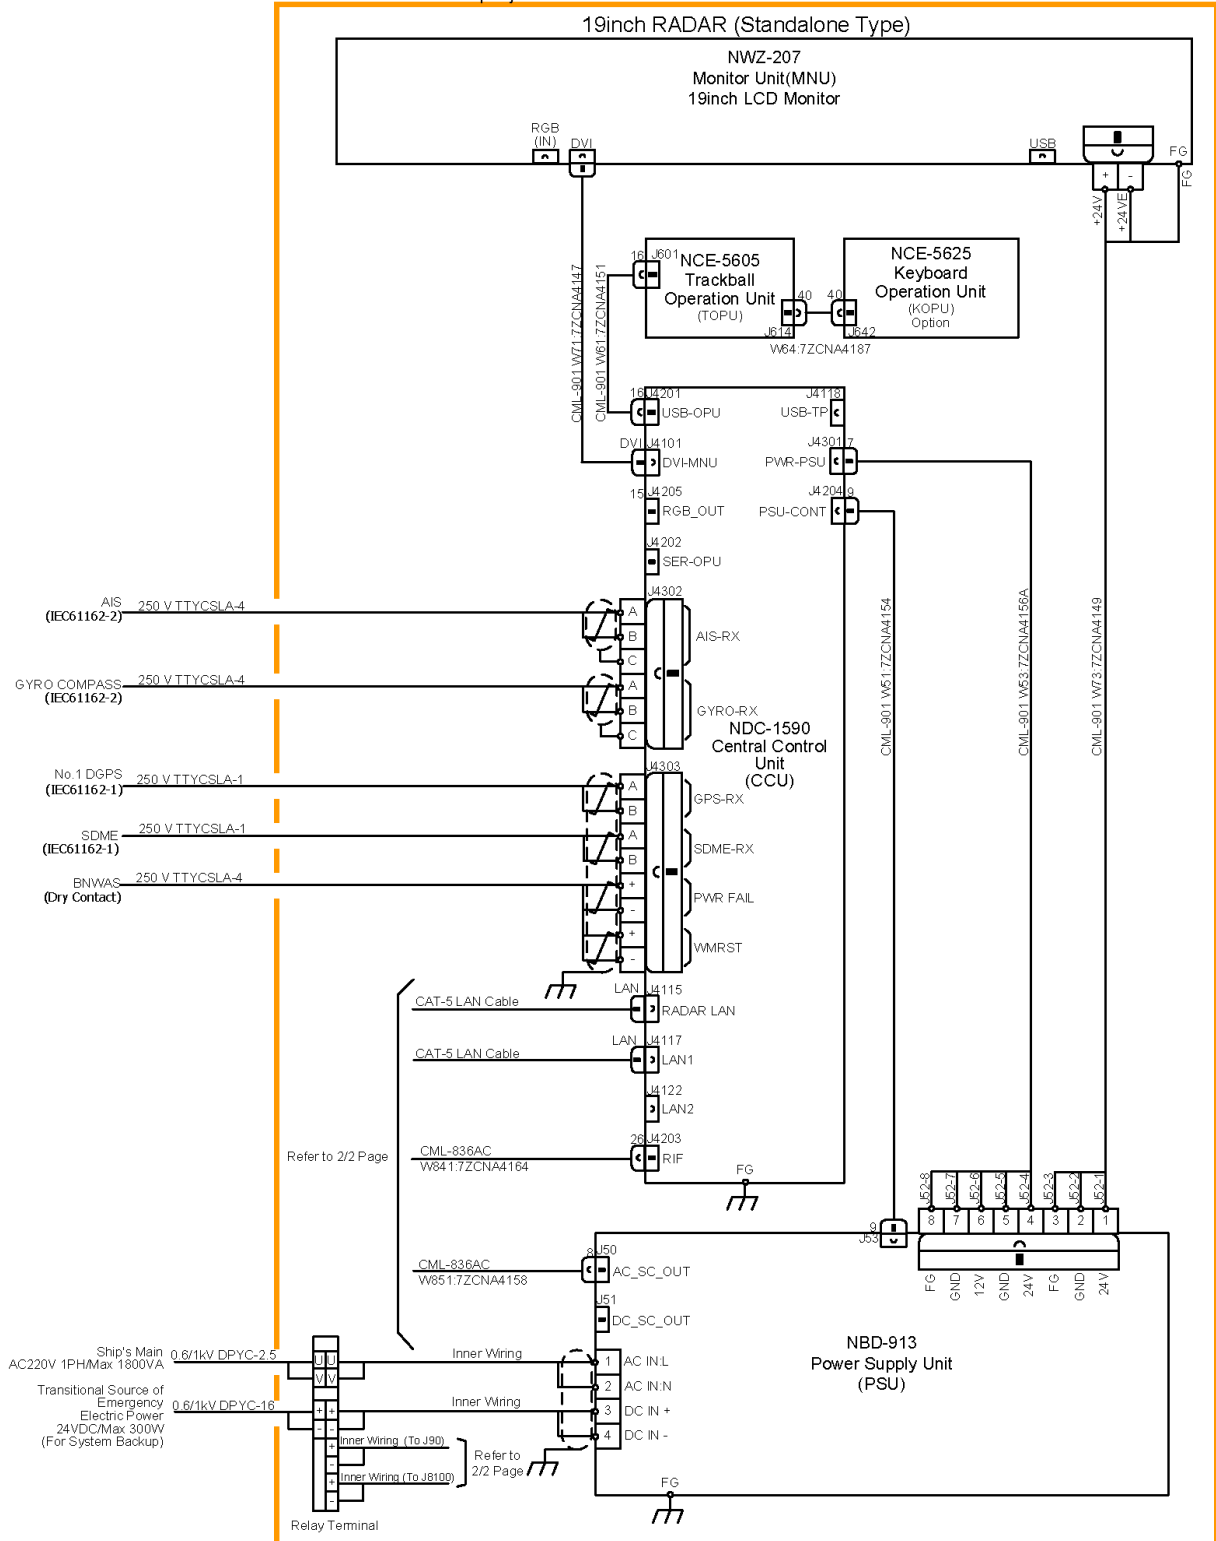

Desktop type

Interconnection Diagram of JMR-7210-6X/6XH RADAR (1/2)

Interconnection Diagram of JMR-7210-6X/6XH RADAR (2/2)

8.3.15 JMR-7272-S Interconnection Diagrams

Stand alone type

CWA-245 19inch Display Unit Mount Kit