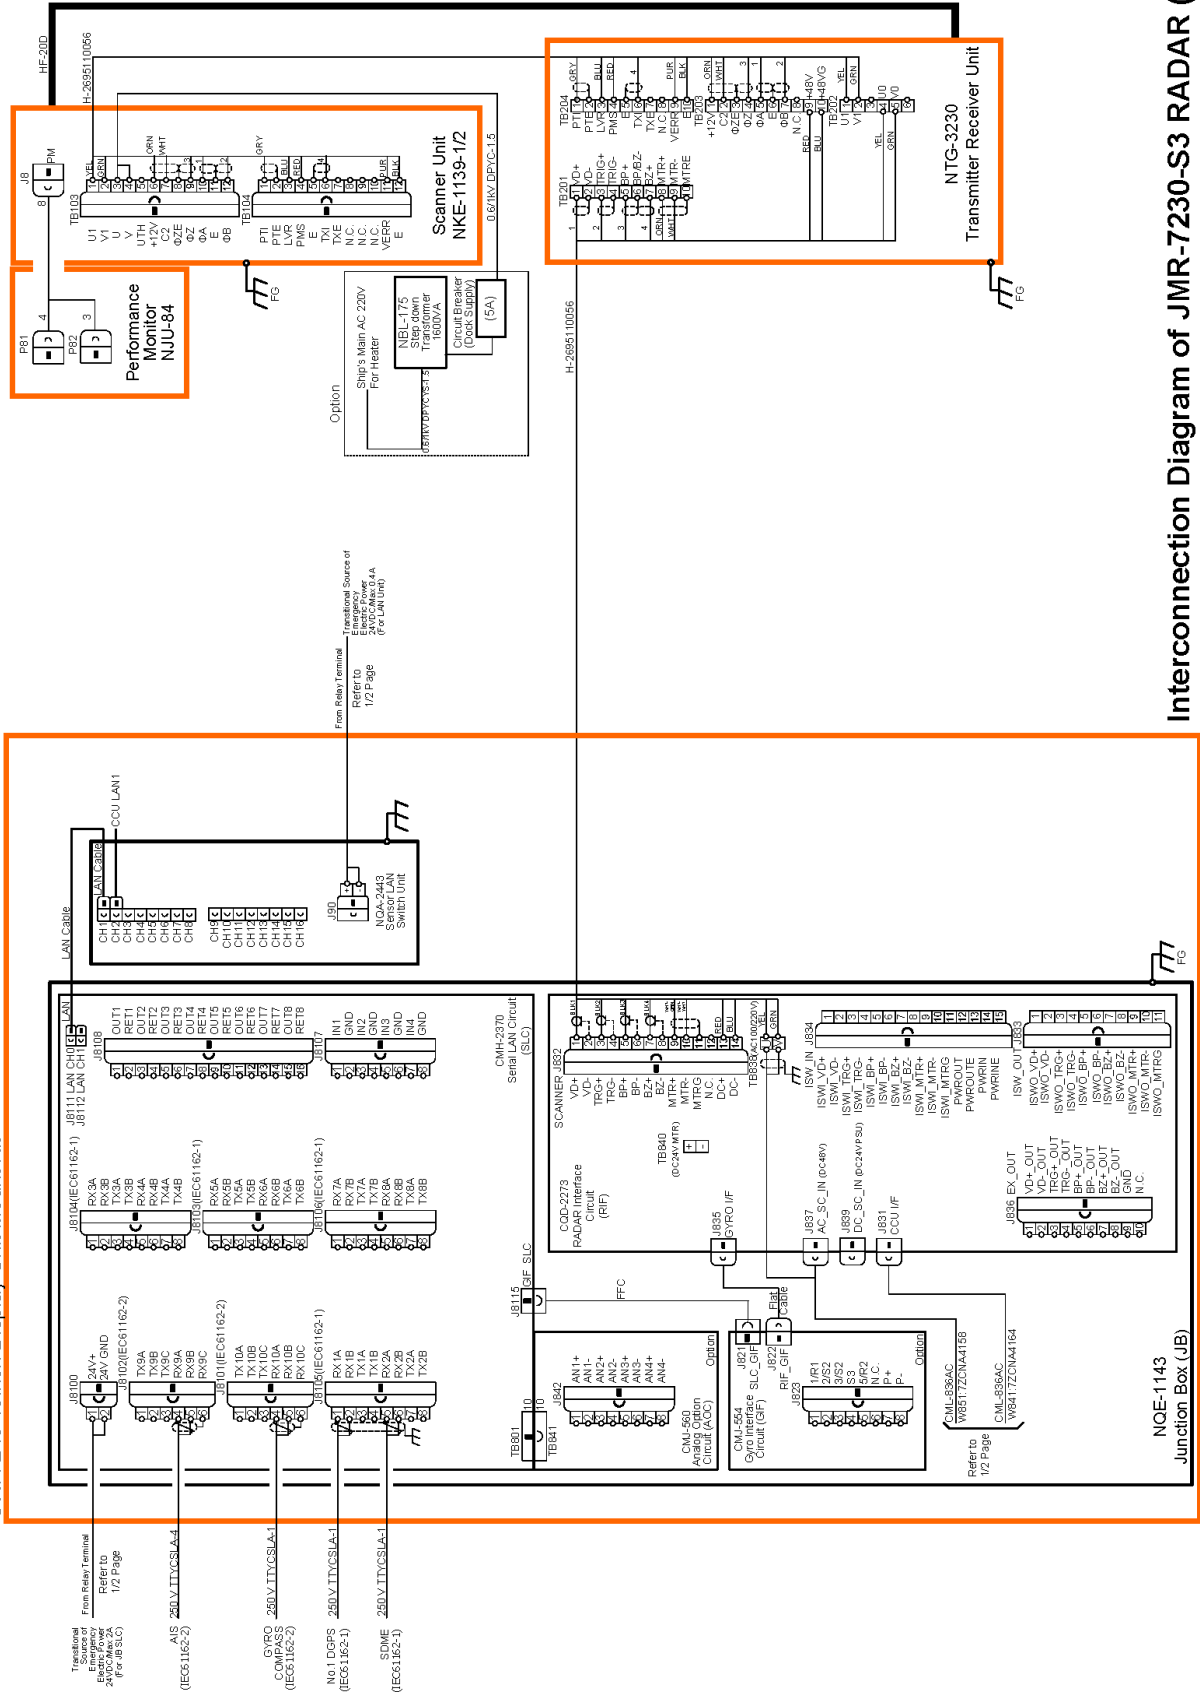

CWA-245 19inch Display Unit Mount Kit

Interconnection Diagram of JMR-7230-S3 RADAR (2/2)