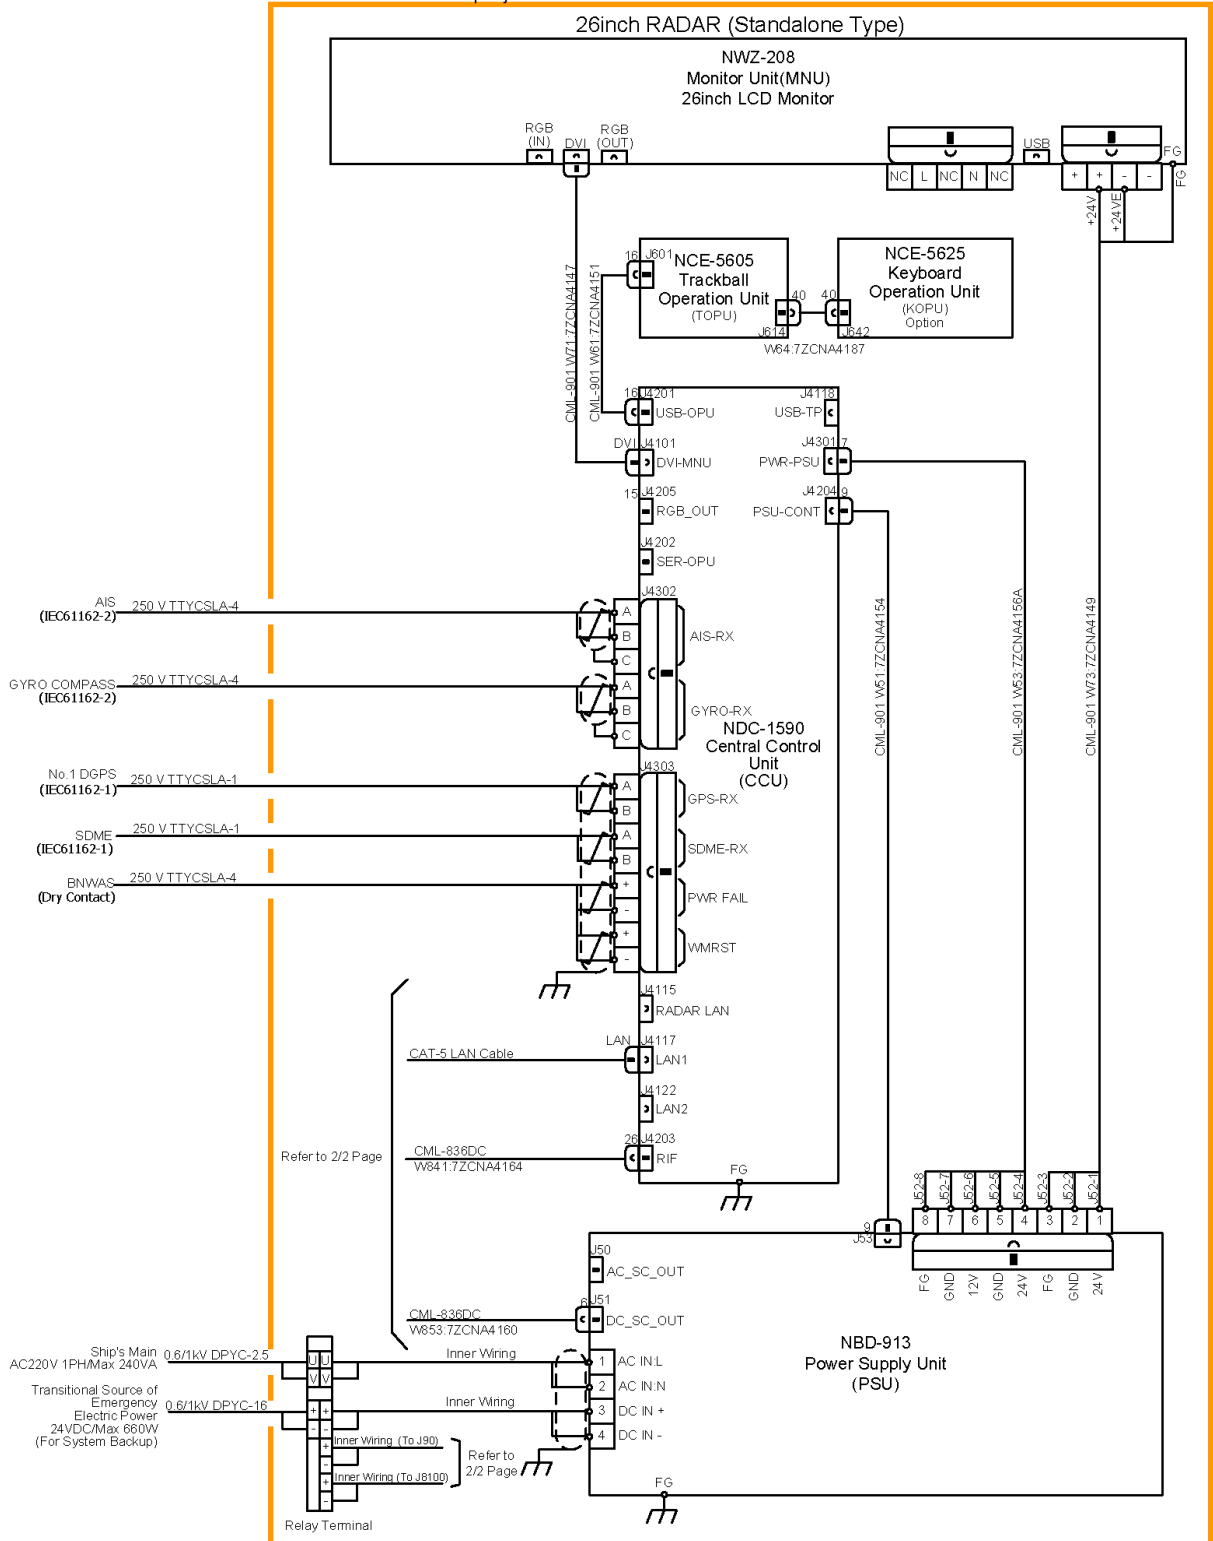

Interconnection Diagram of JMR-9225-6X19X RADAR (2/2)

8.3.5 JMR-9225-6XH Interconnection Diagrams

Stand alone type

CWA-246 26inch Display Unit Mount Kit

Interconnection Diagram of JMR-9225-6XH RADAR (1/2)

CWA-246 26inch Display Unit Mount Kit

Interconnection Diagram of JMR-9225-6XH RADAR (2/2)

Desktop type

Interconnection Diagram of JMR-9225-6XH RADAR (1/2)

8.3.6 JMR-9210-6X/6XH Interconnection Diagrams

Stand alone type

CWA-246 26inch Display Unit Mount Kit

Interconnection Diagram of JMR-9210-6X/6XH RADAR (1/2)

CWA-246 26inch Display Unit Mount Kit

Desktop type

Interconnection Diagram of JMR-9210-6X/6XH RADAR (1/2)

**Interconnection Diagram of JMR-9210-6X/6XH RADAR
(2/2)**

Stand alone type

CWA-246 26inch Display Unit Mount Kit

Interconnection Diagram of JMR-9282-S/SH RADAR (1/2)

CWA-246 26inch Display Unit Mount Kit

Interconnection Diagram of JMR-9282-S/SH RADAR (2/2)

Desktop type