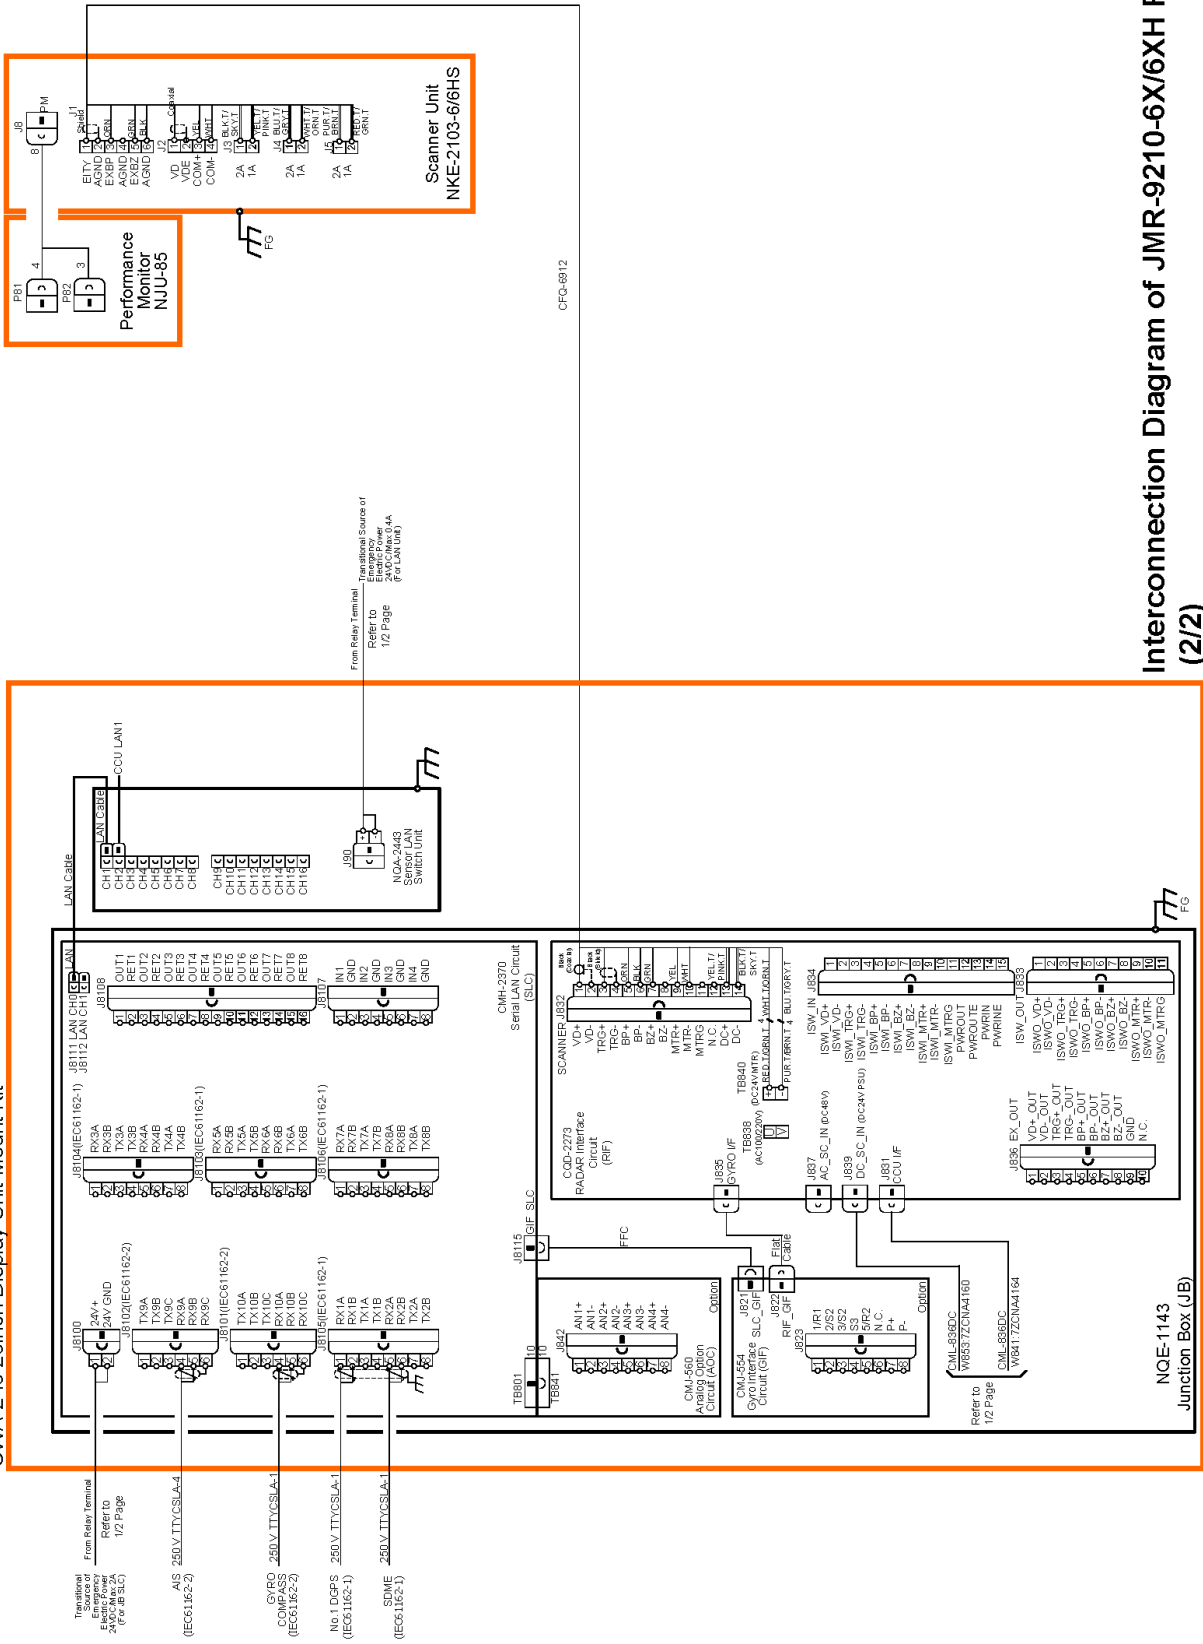

Interconnection Diagram of JMR-9225-6X19X RADAR (2/2)

8.3.5 JMR-9225-6XH Interconnection Diagrams

Stand alone type

CWA-246 26inch Display Unit Mount Kit

Interconnection Diagram of JMR-9225-6XH RADAR (1/2)

CWA-246 26inch Display Unit Mount Kit

Interconnection Diagram of JMR-9225-6XH RADAR (2/2)

Desktop type

Interconnection Diagram of JMR-9225-6XH RADAR (1/2)

8.3.6 JMR-9210-6X/6XH Interconnection Diagrams

Stand alone type

CWA-246 26inch Display Unit Mount Kit

Interconnection Diagram of JMR-9210-6X/6XH RADAR (1/2)

CWA-246 26inch Display Unit Mount Kit

Desktop type

Interconnection Diagram of JMR-9210-6X/6XH RADAR (1/2)

**Interconnection Diagram of JMR-9210-6X/6XH RADAR
(2/2)**