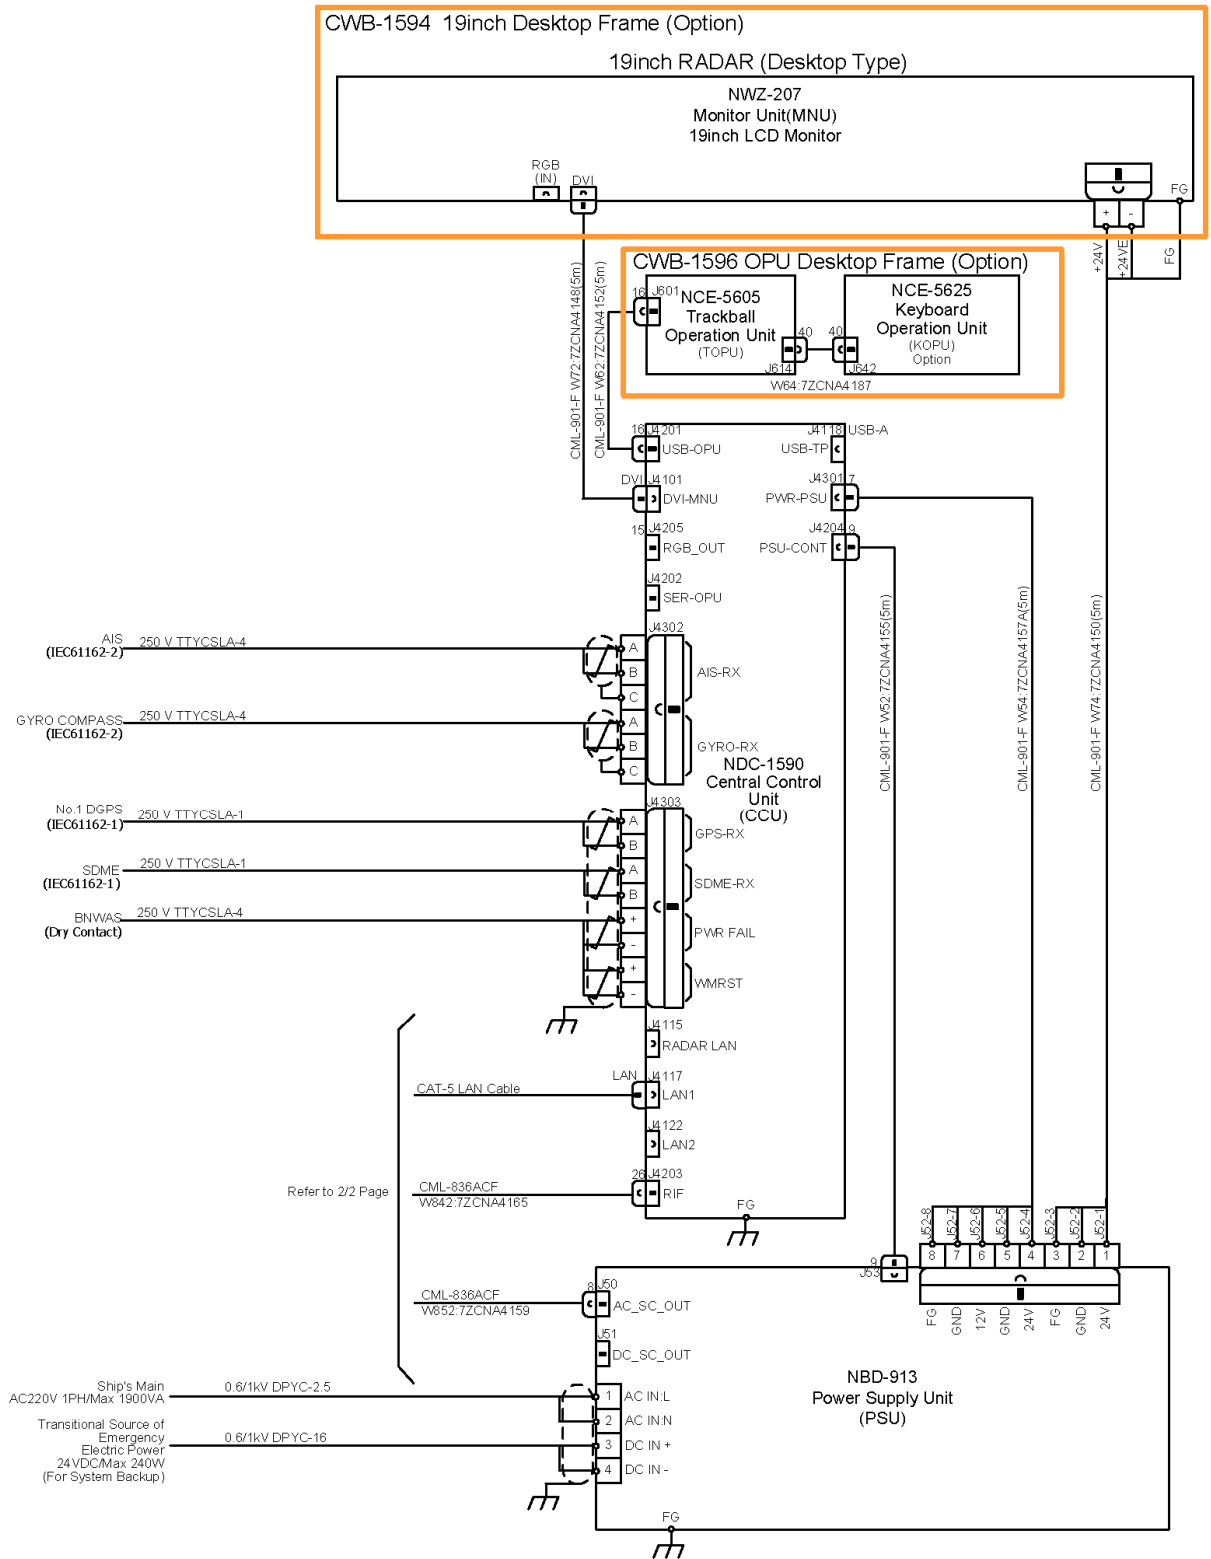

Interconnection Diagram of JMR-7230-S3 RADAR (212)

Desktop type

Interconnection Diagram of JMR-7230-S3 RADAR (1/2)