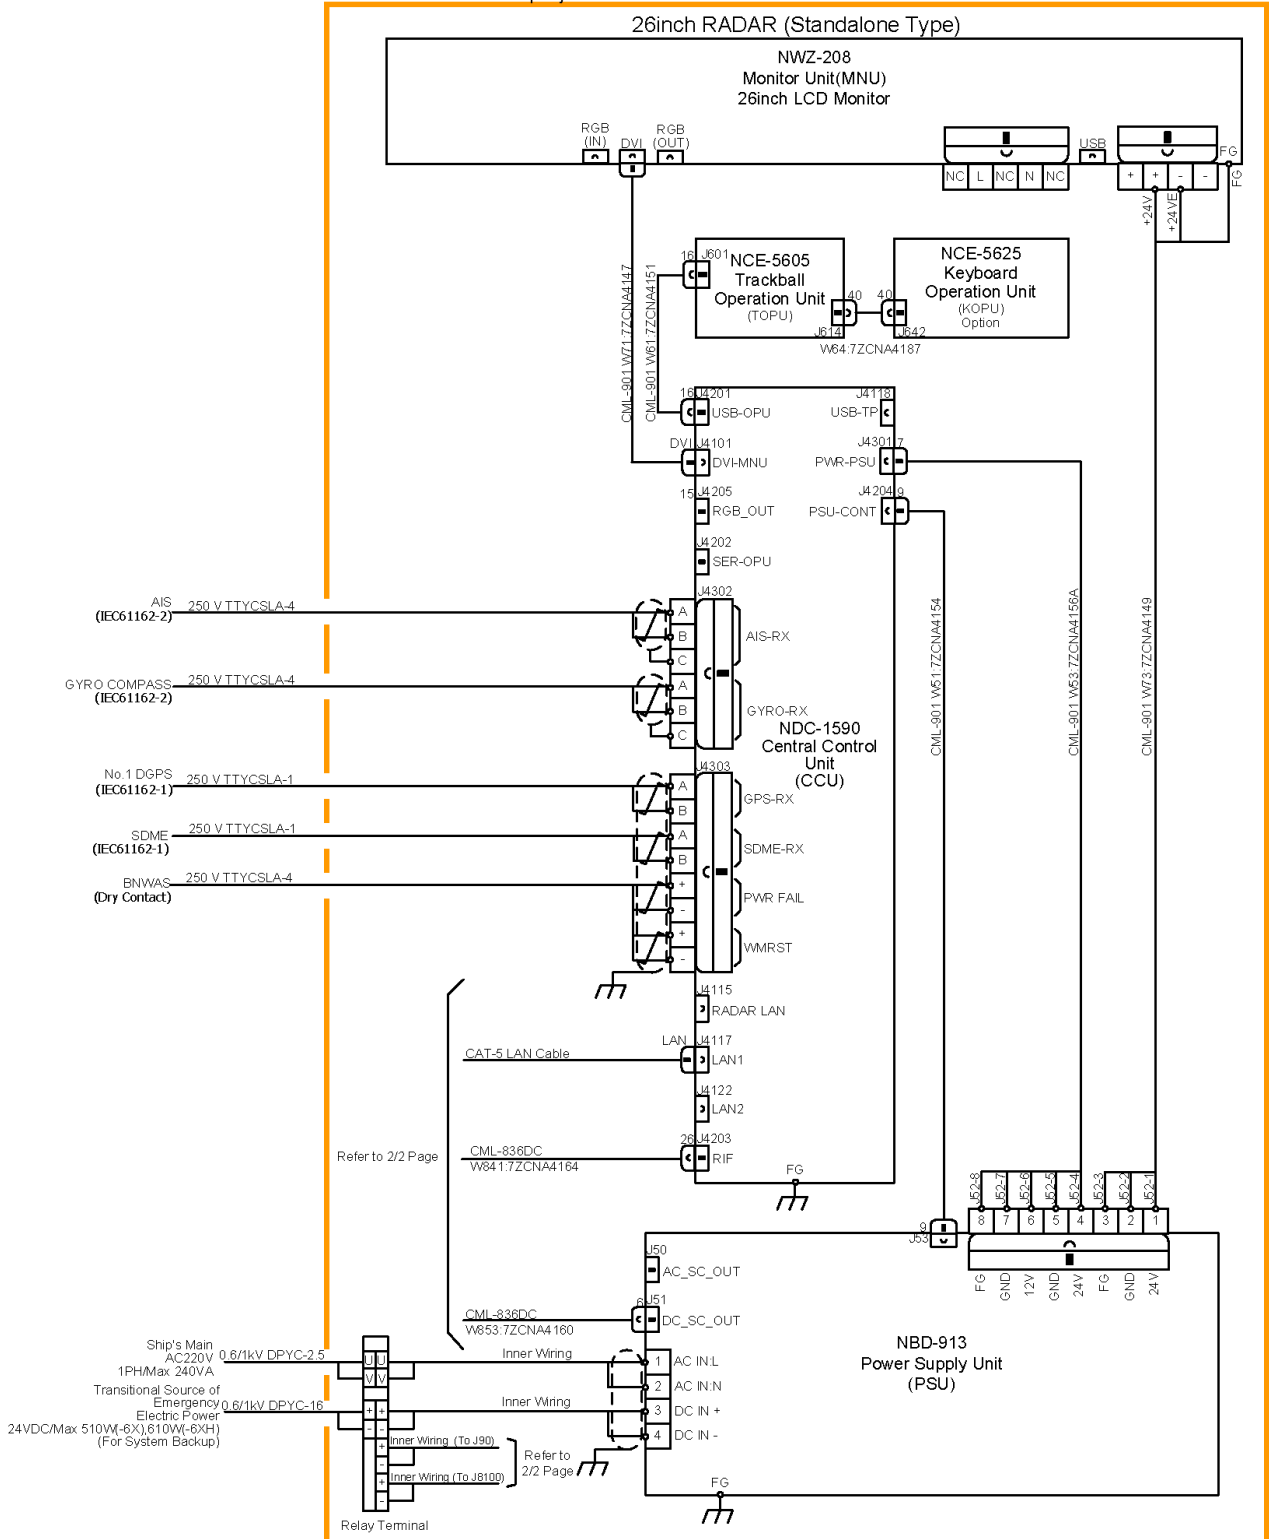

Interconnection Diagram of JMR-9225-6X19X RADAR (2/2)

8.3.5 JMR-9225-6XH Interconnection Diagrams

Stand alone type

CWA-246 26inch Display Unit Mount Kit

Interconnection Diagram of JMR-9225-6XH RADAR (1/2)

CWA-246 26inch Display Unit Mount Kit

Interconnection Diagram of JMR-9225-6XH RADAR (2/2)

Desktop type

Interconnection Diagram of JMR-9225-6XH RADAR (1/2)

8.3.6 JMR-9210-6X/6XH Interconnection Diagrams

Stand alone type

CWA-246 26inch Display Unit Mount Kit

Interconnection Diagram of JMR-9210-6X/6XH RADAR (1/2)

CWA-246 26inch Display Unit Mount Kit

Desktop type

Interconnection Diagram of JMR-9210-6X/6XH RADAR (1/2)

**Interconnection Diagram of JMR-9210-6X/6XH RADAR
(2/2)**

Stand alone type

CWA-246 26inch Display Unit Mount Kit

Interconnection Diagram of JMR-9282-S/SH RADAR (1/2)

CWA-246 26inch Display Unit Mount Kit

Interconnection Diagram of JMR-9282-S/SH RADAR (2/2)

Desktop type