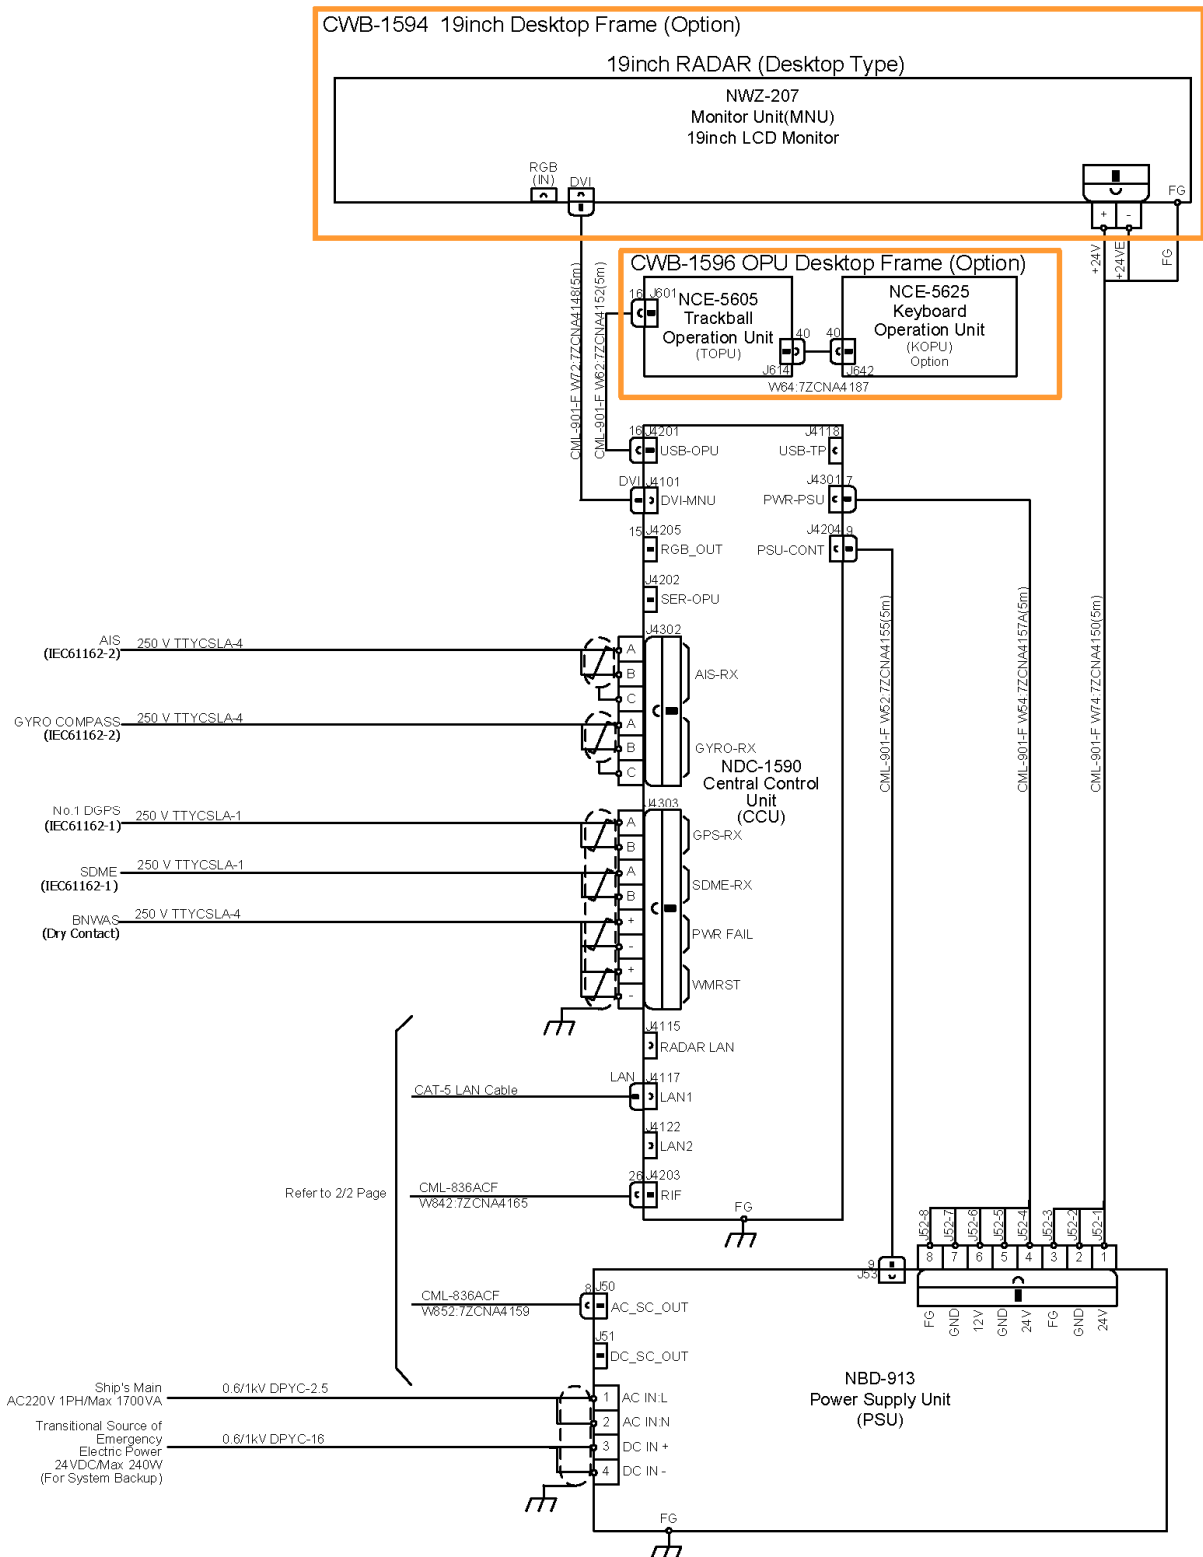

Desktop type

Interconnection Diagram of JMR-7225-6X/9X RADAR (2/2)