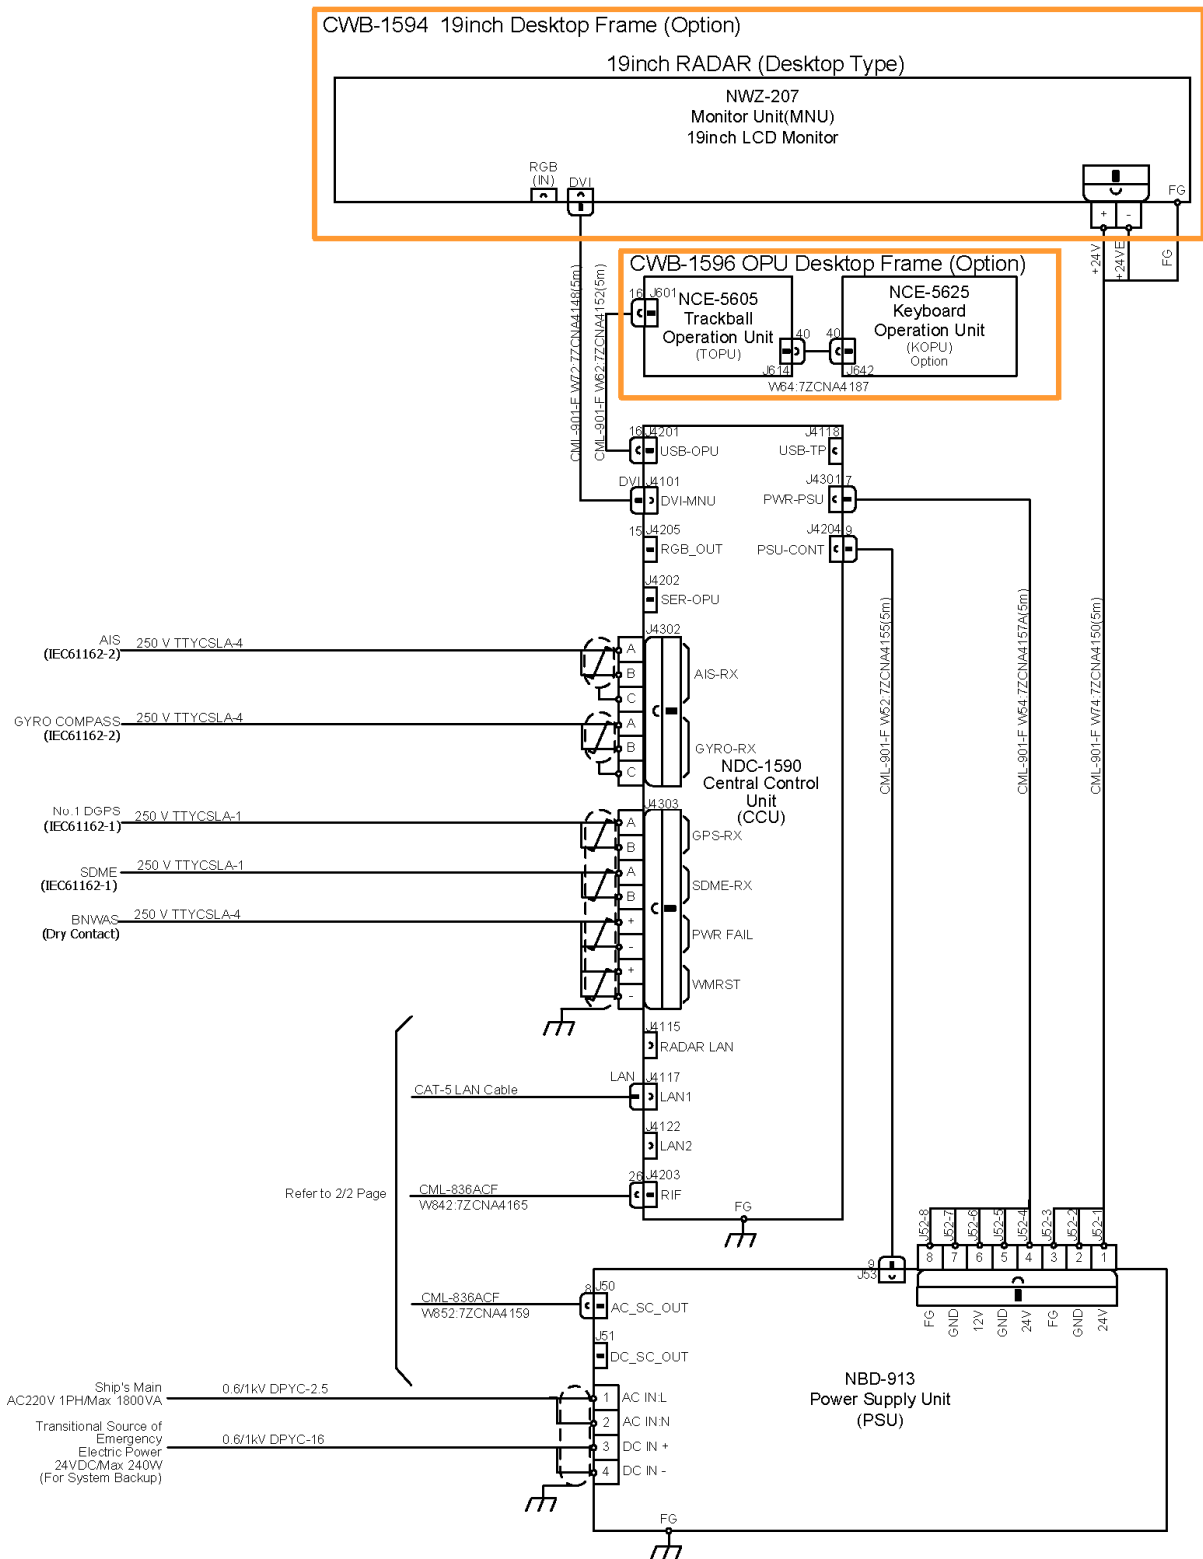

Interconnection Diagram of JMR-7272-S RADAR (2/2)

Desktop type

Interconnection Diagram of JMR-7272-S RADAR (1/2)