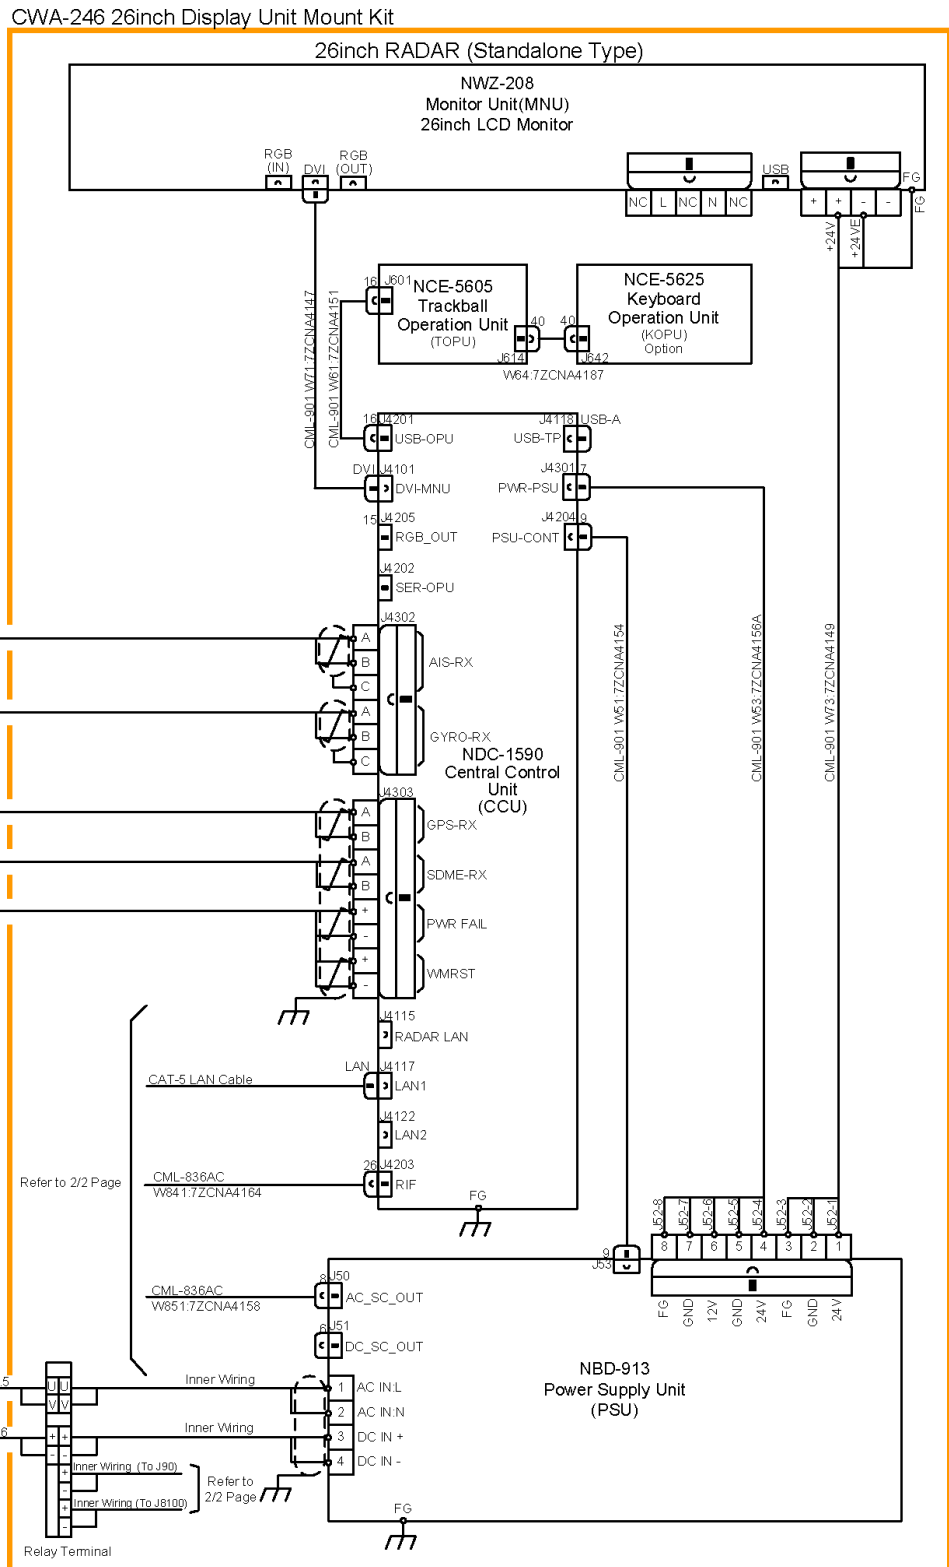

8.3.7 JMR-9272-S Interconnection Diagrams

Stand alone type

Interconnection Diagram of JMR-9272-S RADAR (1/2)