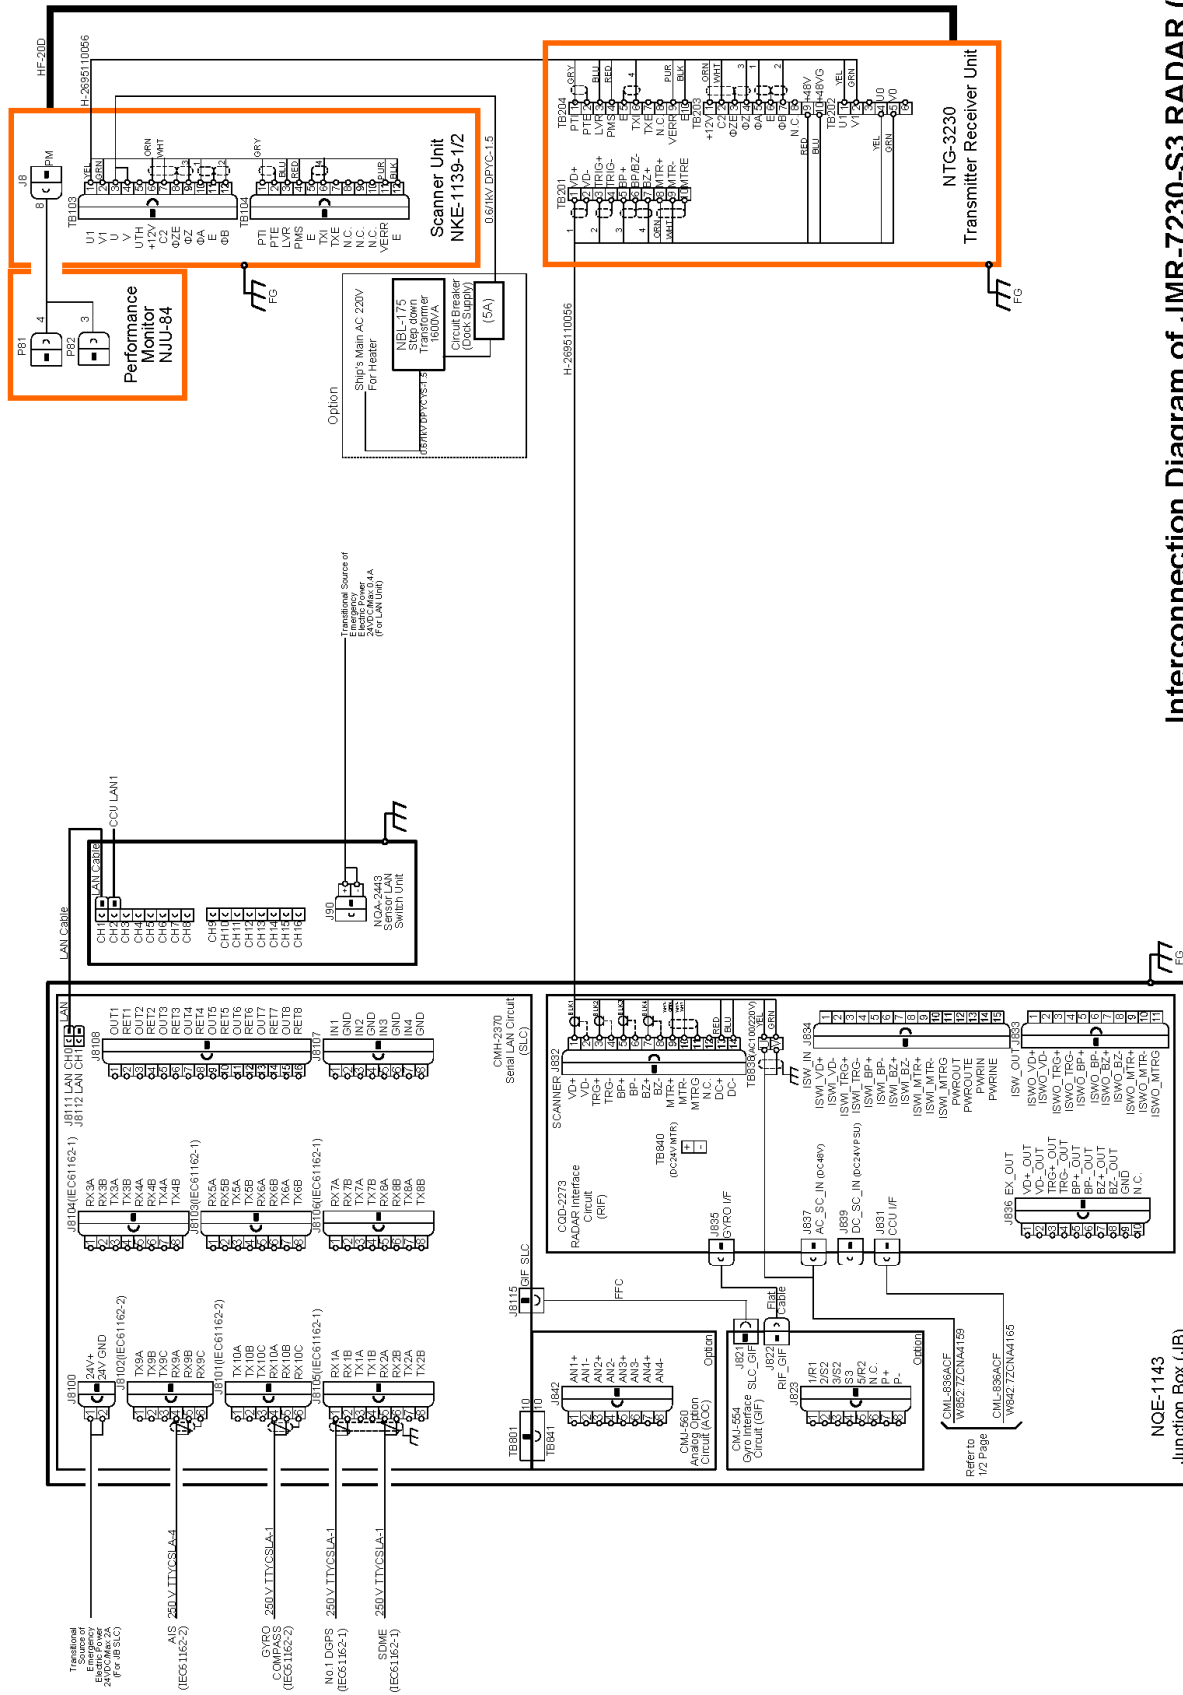

Interconnection Diagram of JMR-9282-S/SH RADAR (1/2)

Interconnection Diagram of JMR-9282-S/SH RADAR
(2/2)

8.3.9 JMR-7230-S3 Interconnection Diagrams

Stand alone type

CWA-245 19inch Display Unit Mount Kit

Interconnection Diagram of JMR-7230-S3 RADAR (1/2)

CWA-245 19inch Display Unit Mount Kit

Interconnection Diagram of JMR-7230-S3 RADAR (2/2)

Desktop type

Interconnection Diagram of JMR-7230-S3 RADAR (1/2)

Interconnection Diagram of JMR-7230-S3 RADAR (212)

8.3.10 JMR-7230-S Interconnection Diagrams