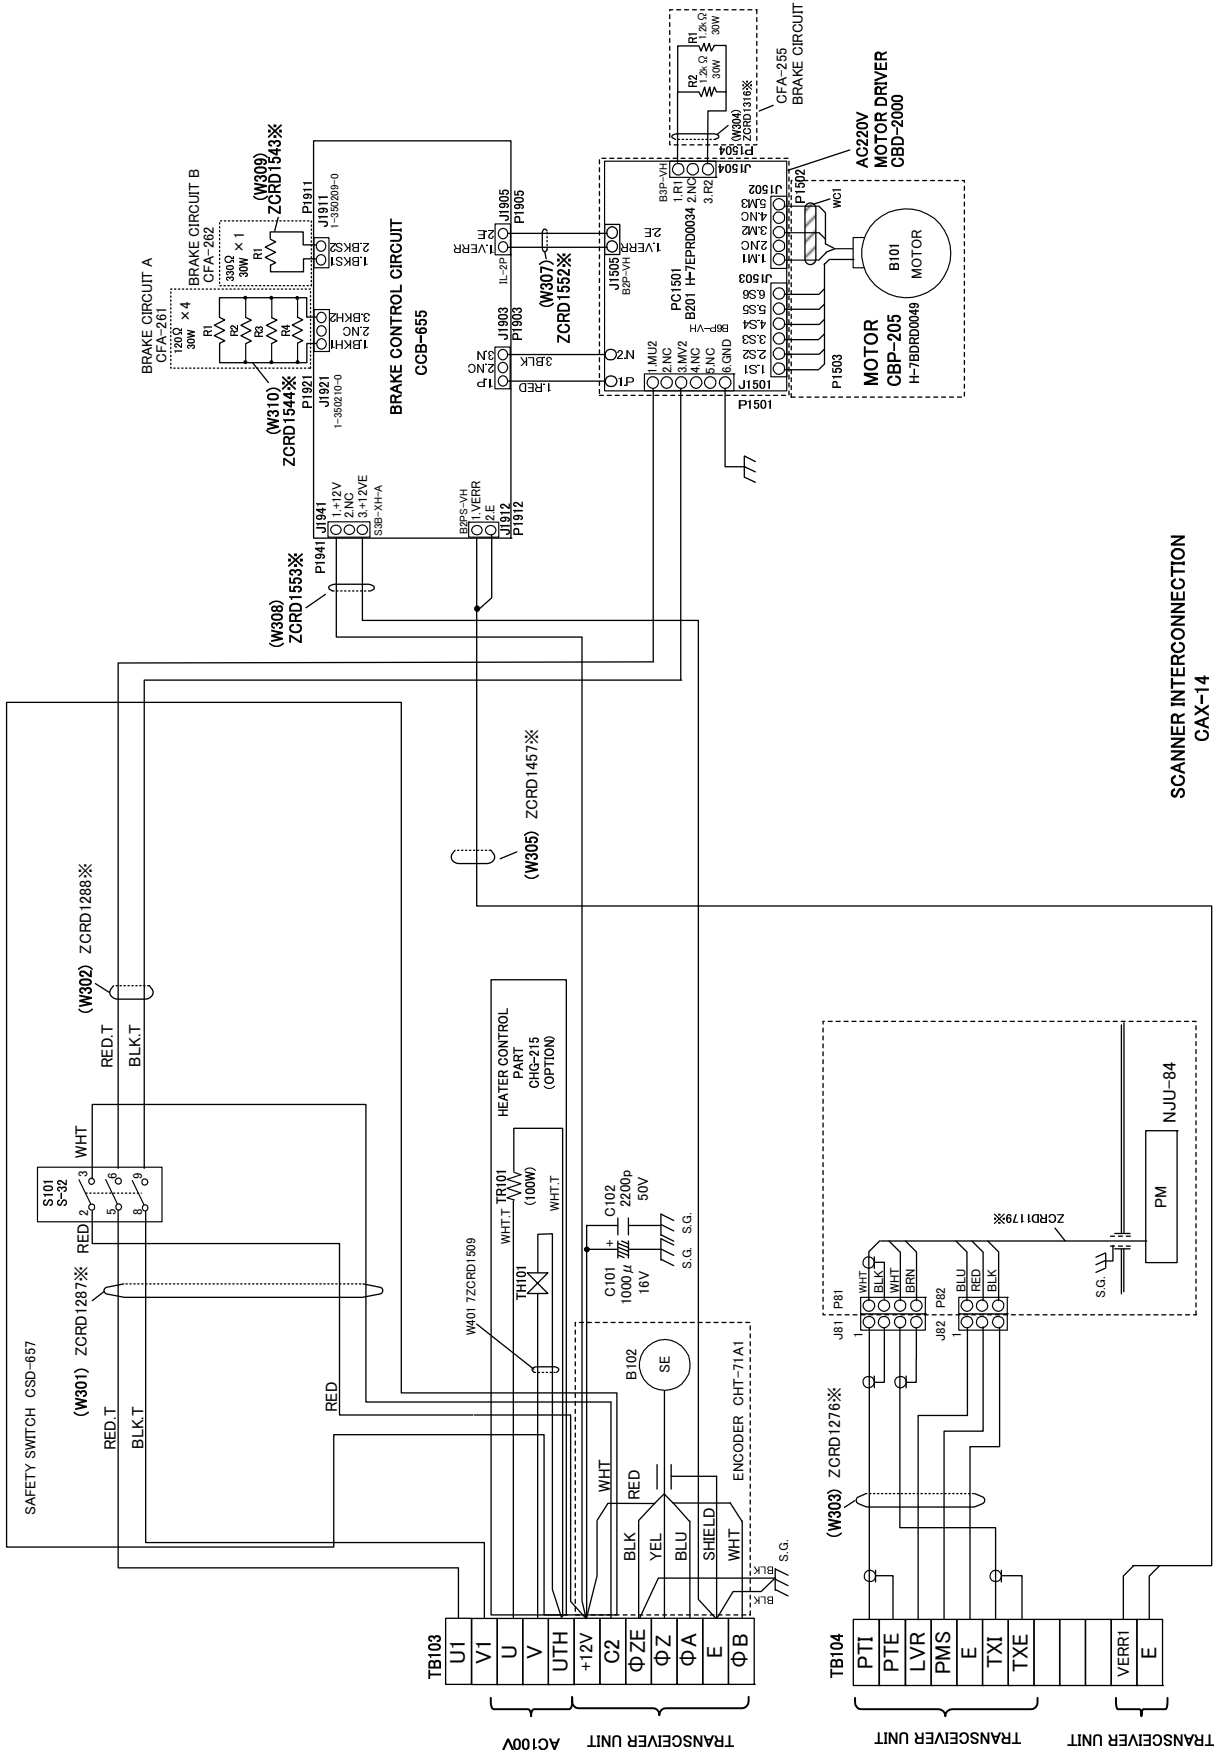

8.3.18 NKE-1139 (AC220V)

NKE-1139PM (AC220V) サウンド・ユニット
空中線機内接続図