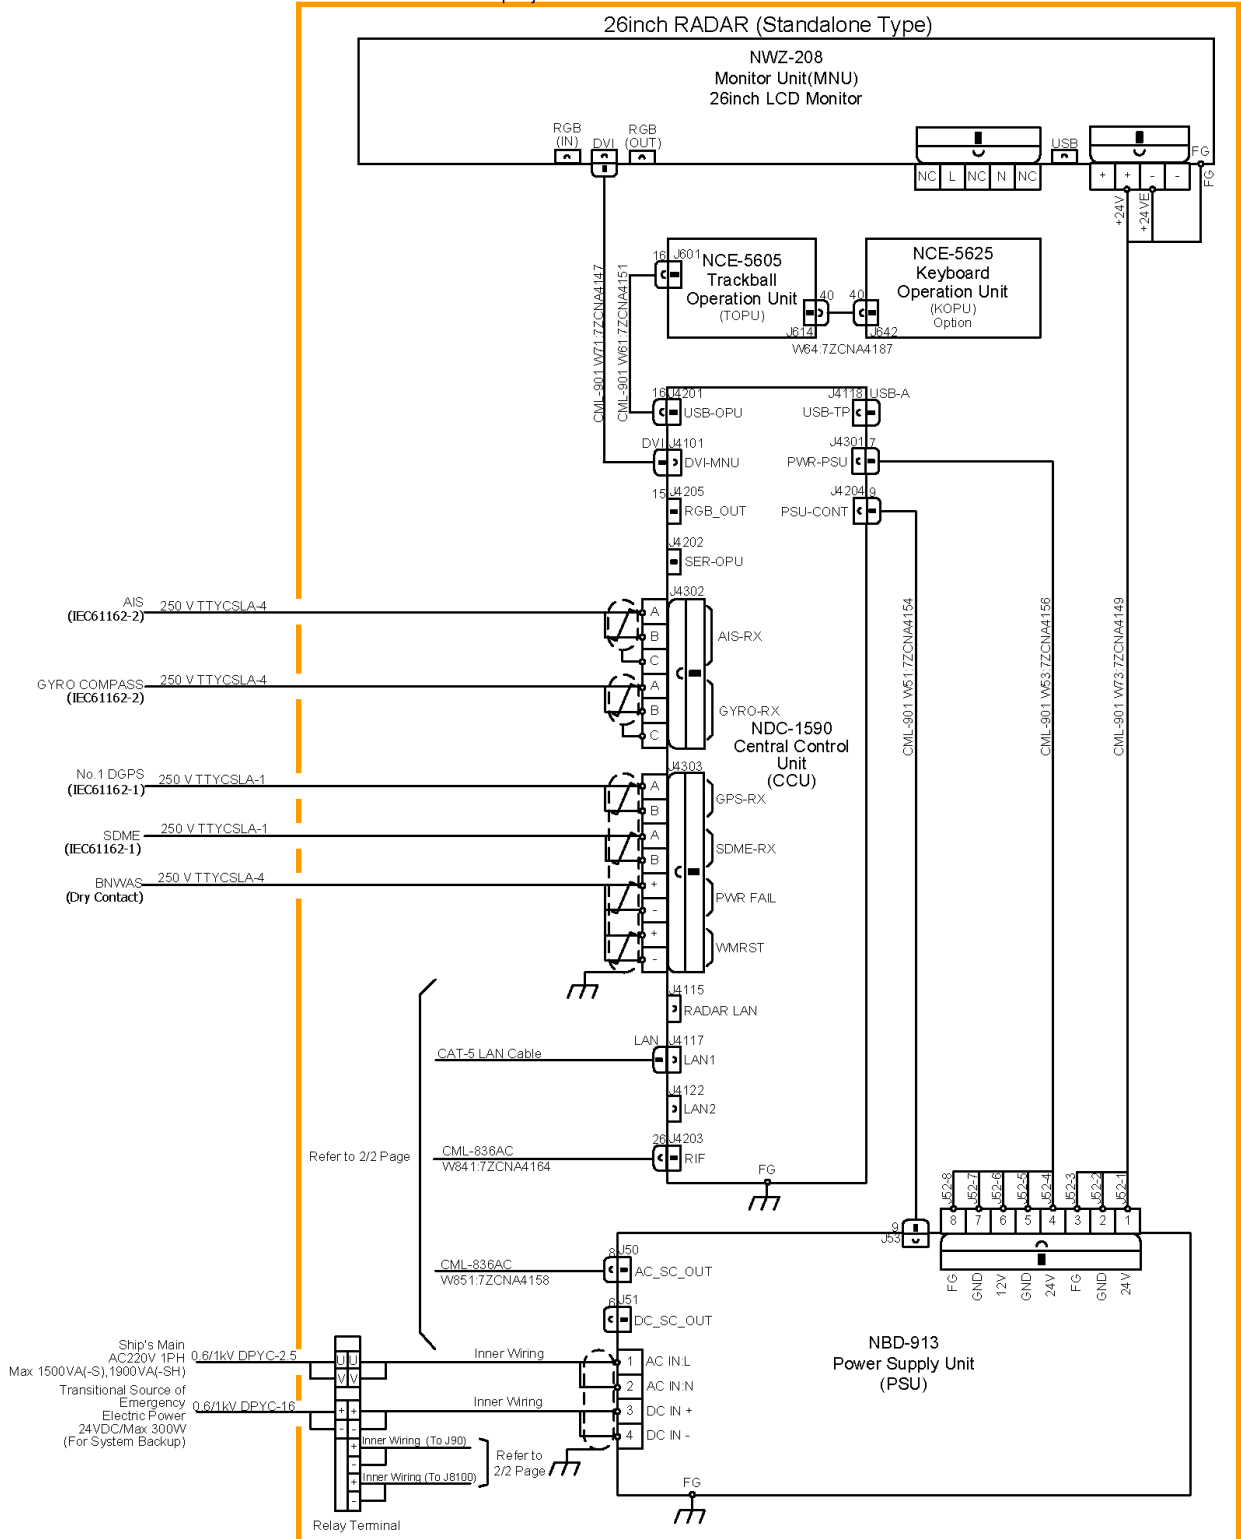

CWA-246 26inch Display Unit Mount Kit

Interconnection Diagram of JMR-9210-6X/6XH RADAR (1/2)

CWA-246 26inch Display Unit Mount Kit

Desktop type

Interconnection Diagram of JMR-9210-6X/6XH RADAR (1/2)

**Interconnection Diagram of JMR-9210-6X/6XH RADAR
(2/2)**

8.3.7 JMR-9272-S Interconnection Diagrams

Stand alone type

Interconnection Diagram of JMR-9272-S RADAR (1/2)

Desktop type

Interconnection Diagram of JMR-9272-S RADAR (1/2)

8.3.8 JMR-9282-S/SH Interconnection Diagrams

Stand alone type

CWA-246 26inch Display Unit Mount Kit

Interconnection Diagram of JMR-9282-S/SH RADAR (1/2)

CWA-246 26inch Display Unit Mount Kit

Interconnection Diagram of JMR-9282-S/SH RADAR (2/2)

Desktop type