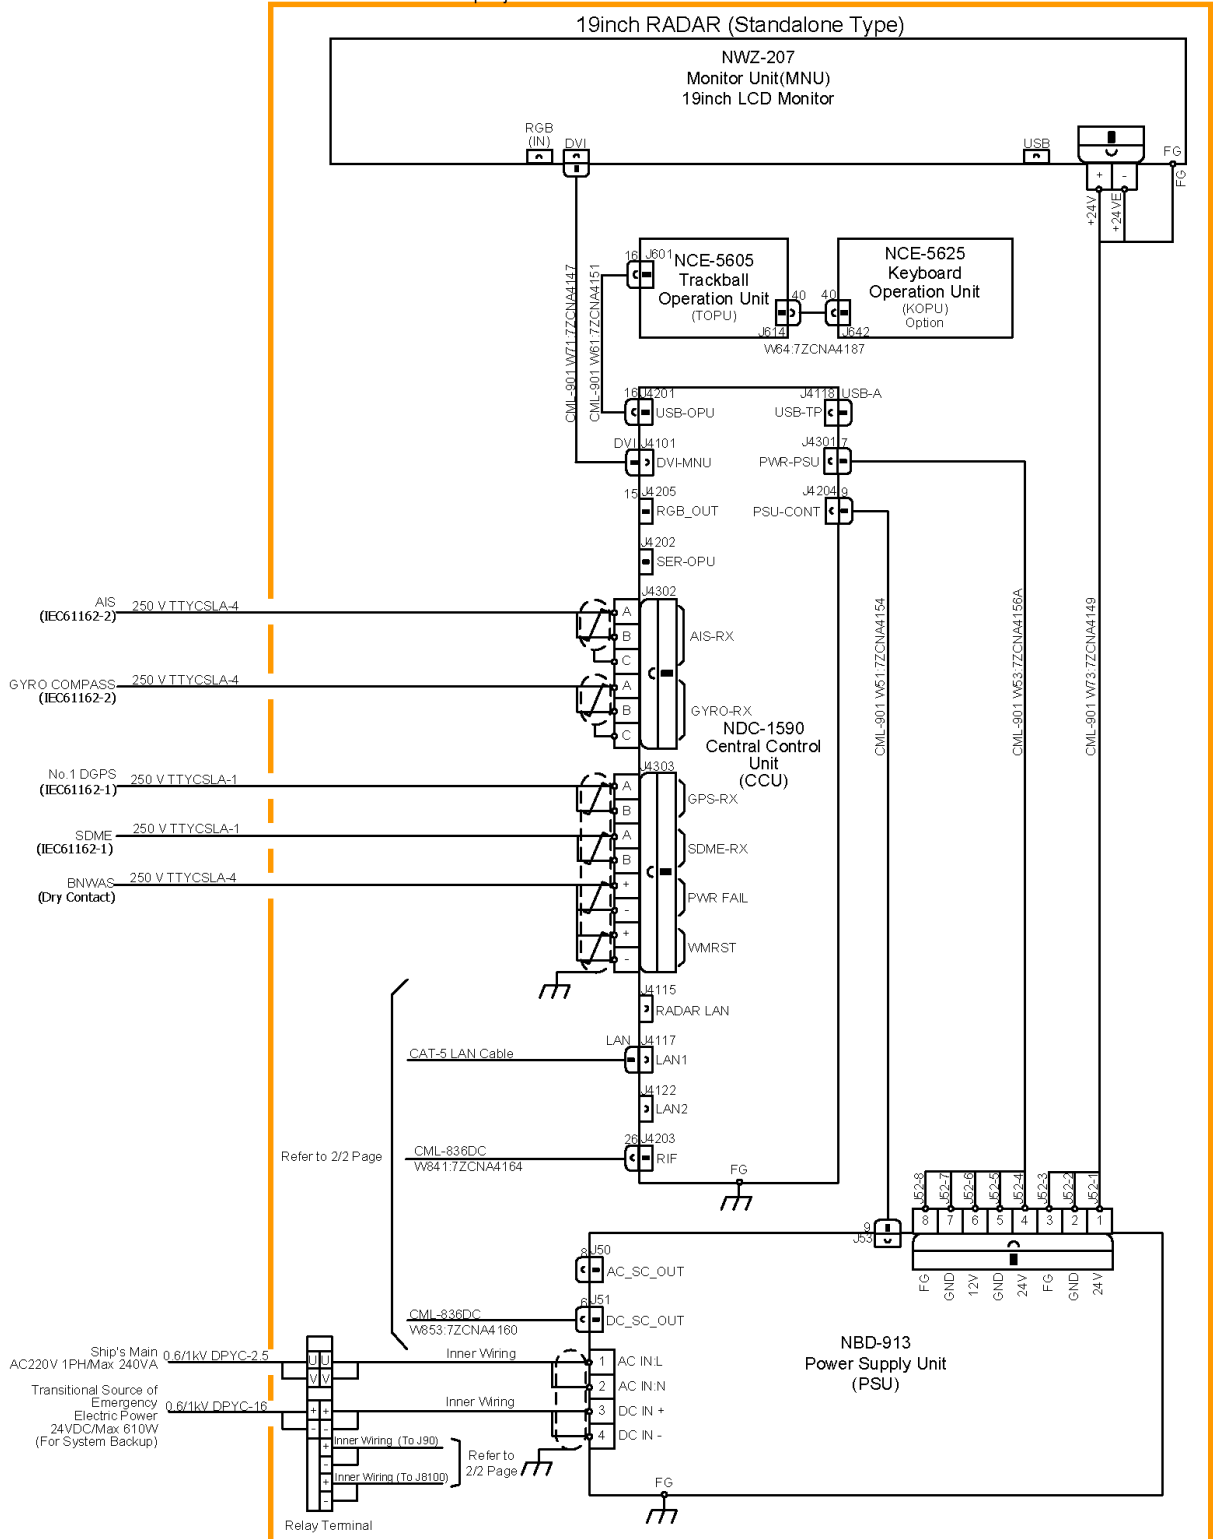

Desktop type

Interconnection Diagram of JMR-7225-6X/9X RADAR (2/2)

8.3.13 JMR-7225-6XH Interconnection Diagrams

Stand alone type

CWA-245 19inch Display Unit Mount Kit

Interconnection Diagram of JMR-7225-6XH RADAR (1/2)