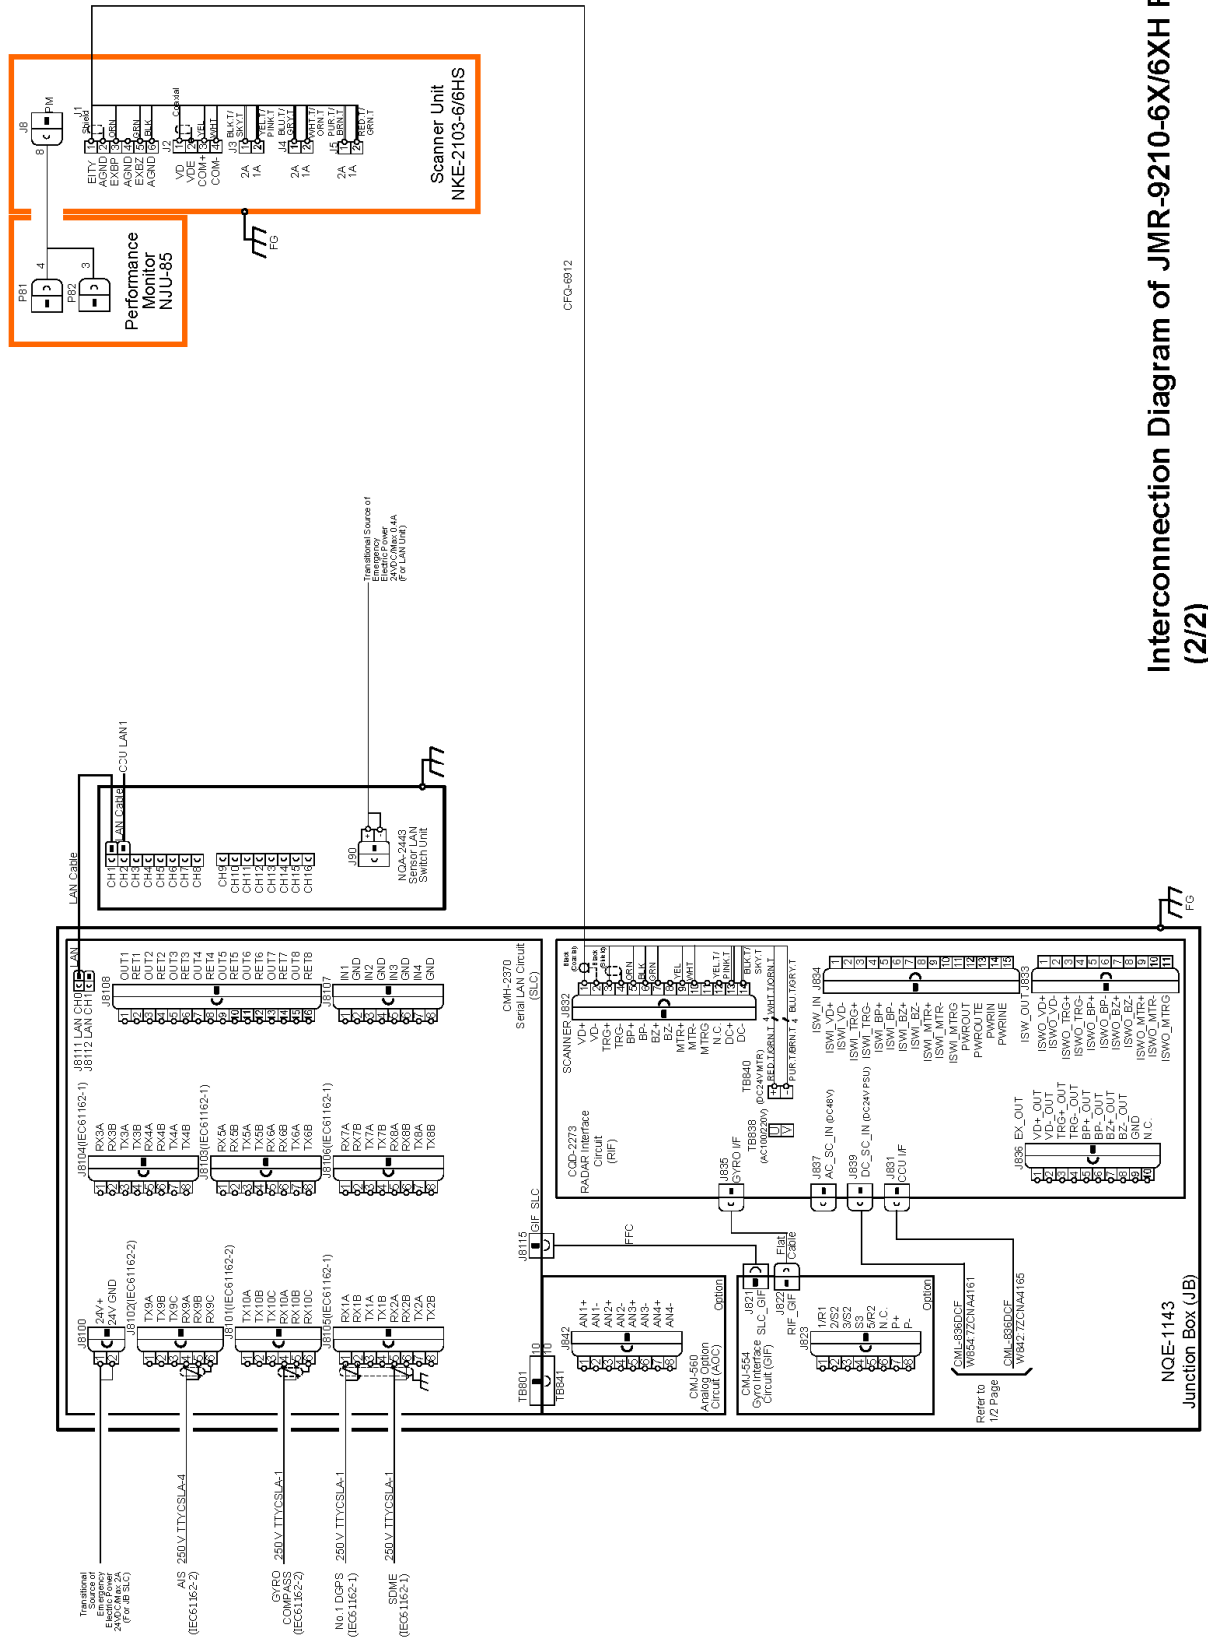

CWA-246 26inch Display Unit Mount Kit

Interconnection Diagram of JMR-9225-6XH RADAR (2/2)

Desktop type

Interconnection Diagram of JMR-9225-6XH RADAR (1/2)

8.3.6 JMR-9210-6X/6XH Interconnection Diagrams

Stand alone type

CWA-246 26inch Display Unit Mount Kit

Interconnection Diagram of JMR-9210-6X/6XH RADAR (1/2)

CWA-246 26inch Display Unit Mount Kit

Desktop type

Interconnection Diagram of JMR-9210-6X/6XH RADAR (1/2)

**Interconnection Diagram of JMR-9210-6X/6XH RADAR
(2/2)**

Stand alone type

CWA-246 26inch Display Unit Mount Kit

Interconnection Diagram of JMR-9282-S/SH RADAR (1/2)

CWA-246 26inch Display Unit Mount Kit

Interconnection Diagram of JMR-9282-S/SH RADAR (2/2)

Desktop type