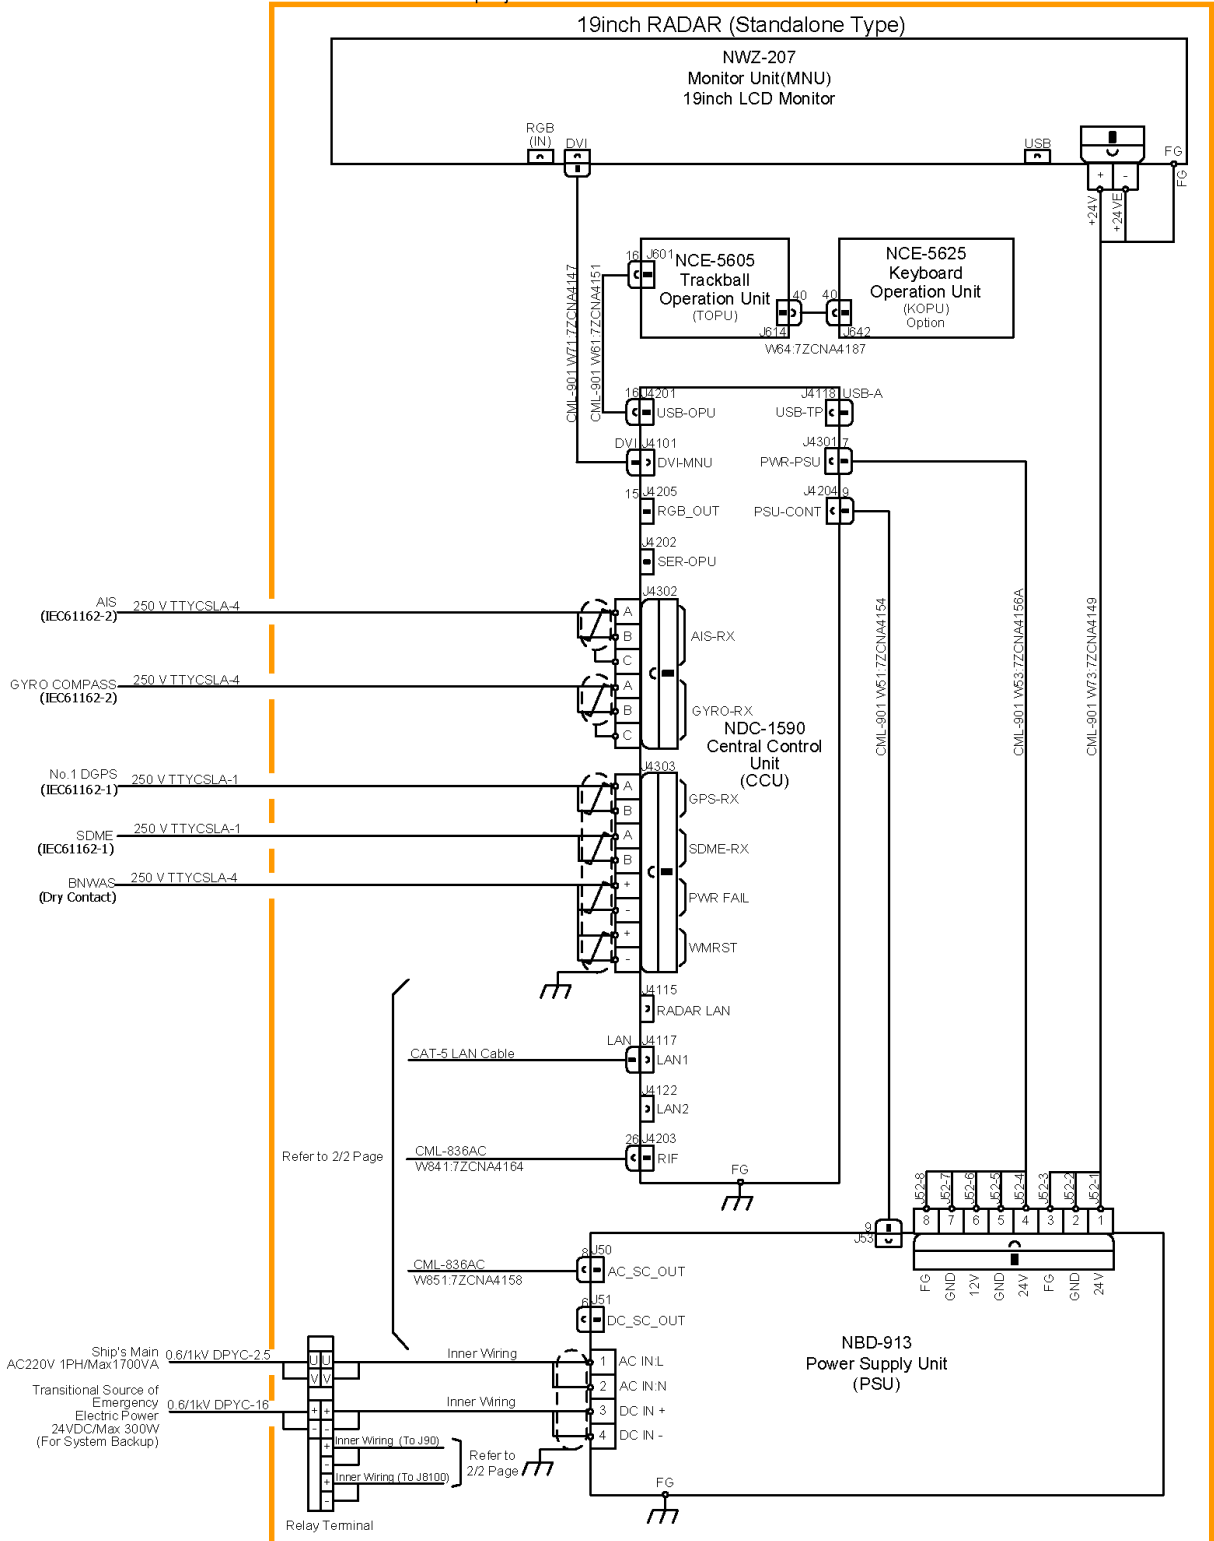

8.3.11 JMR-7225-7X3/9X3 Interconnection Diagrams

Stand alone type

CWA-245 19inch Display Unit Mount Kit

Interconnection Diagram of JMR-7225-7X3/9X3 RADAR (1/2)