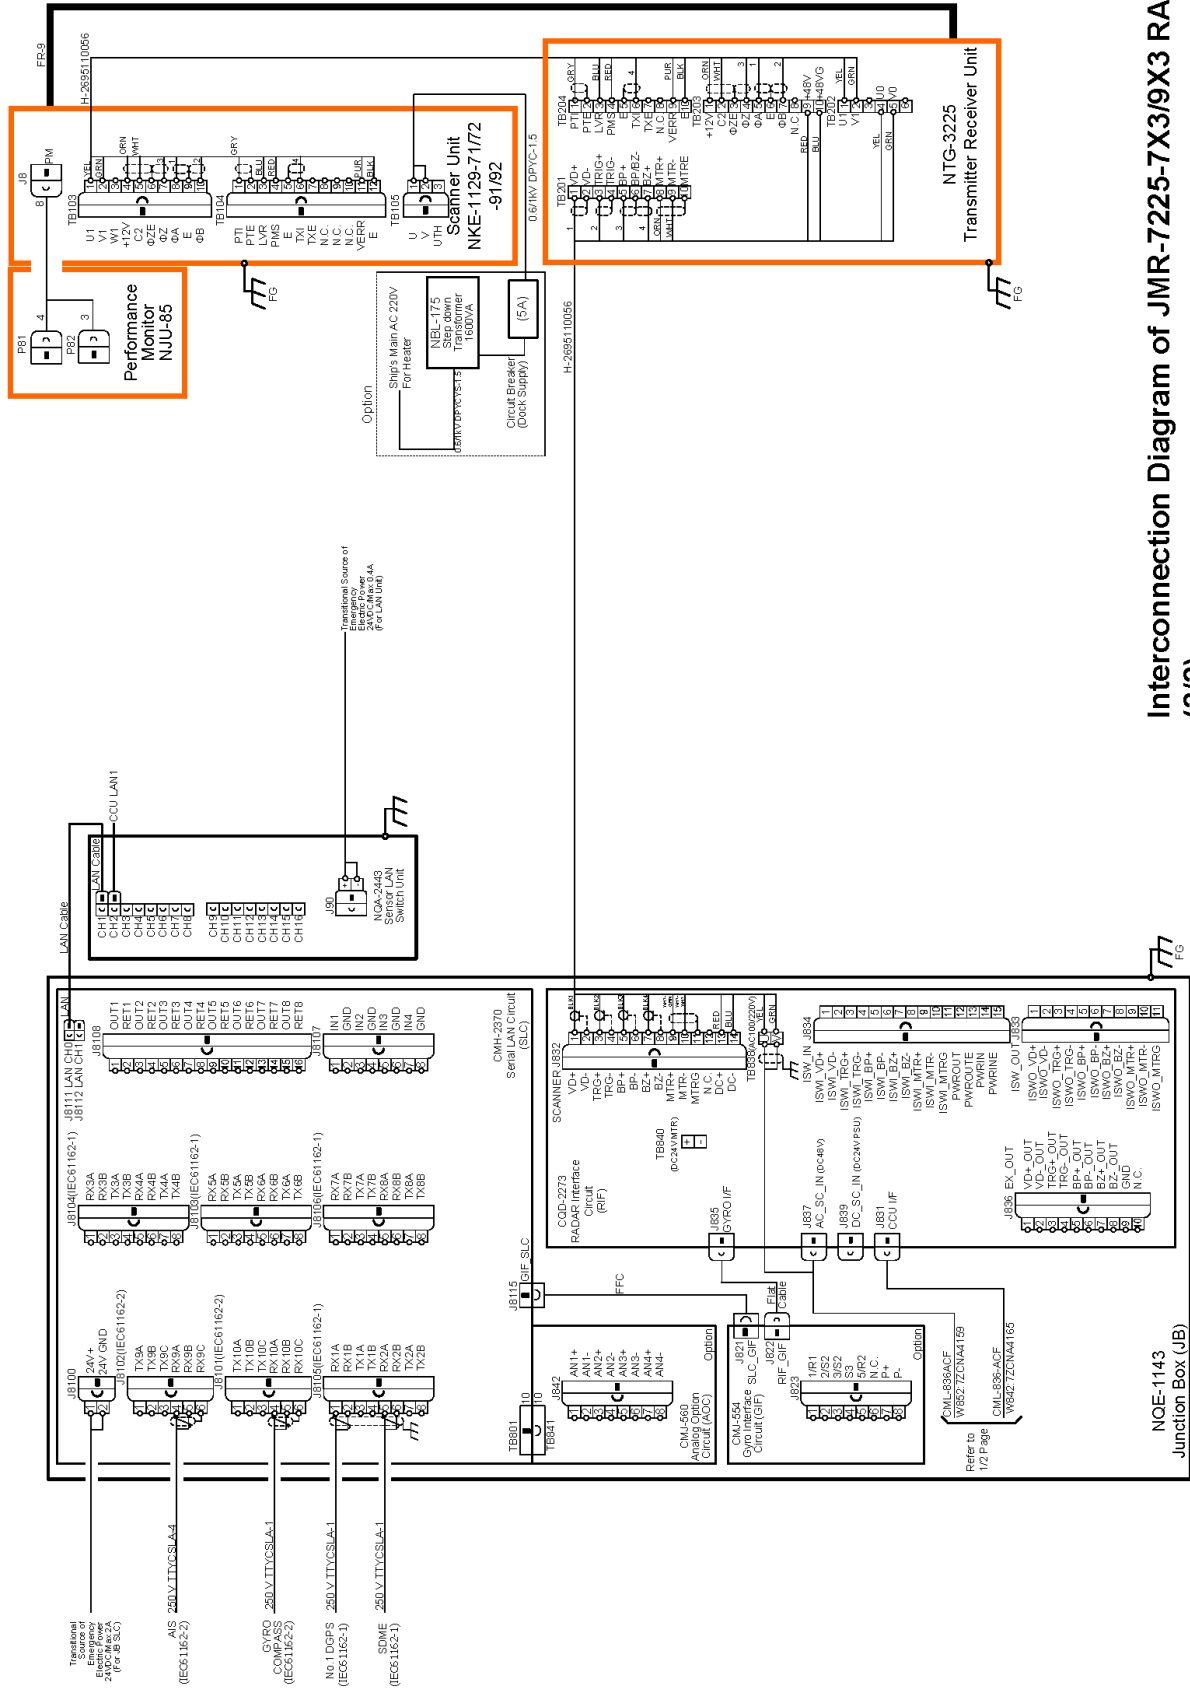

CWA-245 19inch Display Unit Mount Kit

Interconnection Diagram of JMR-7225-7X319X3 RADAR (2/2)

Desktop type

Interconnection Diagram of JMR-7225-7X3/9X3 RADAR (1/2)

Interconnection Diagram of JMR-7225-7X3/9X3 RADAR (2/2)