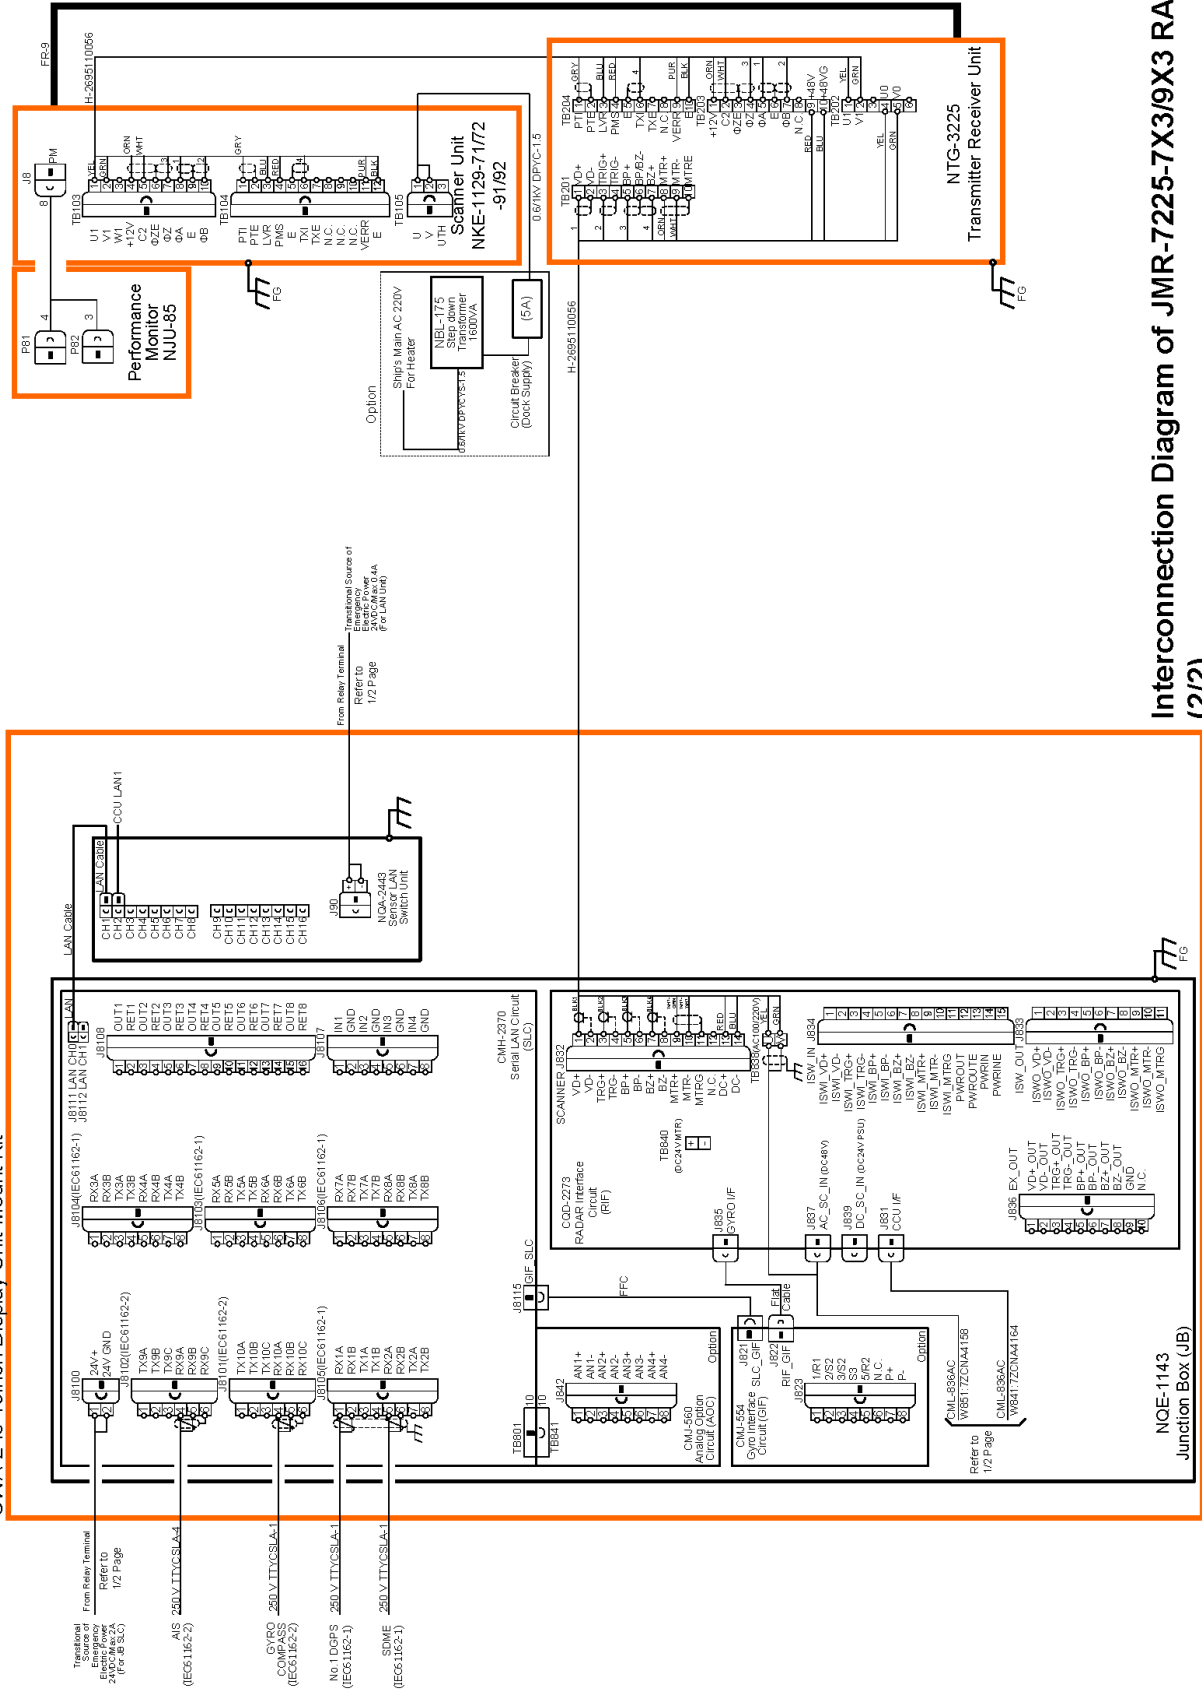

CWA-245 19inch Display Unit Mount Kit

Interconnection Diagram of JMR-7225-7X319X3 RADAR (2/2)