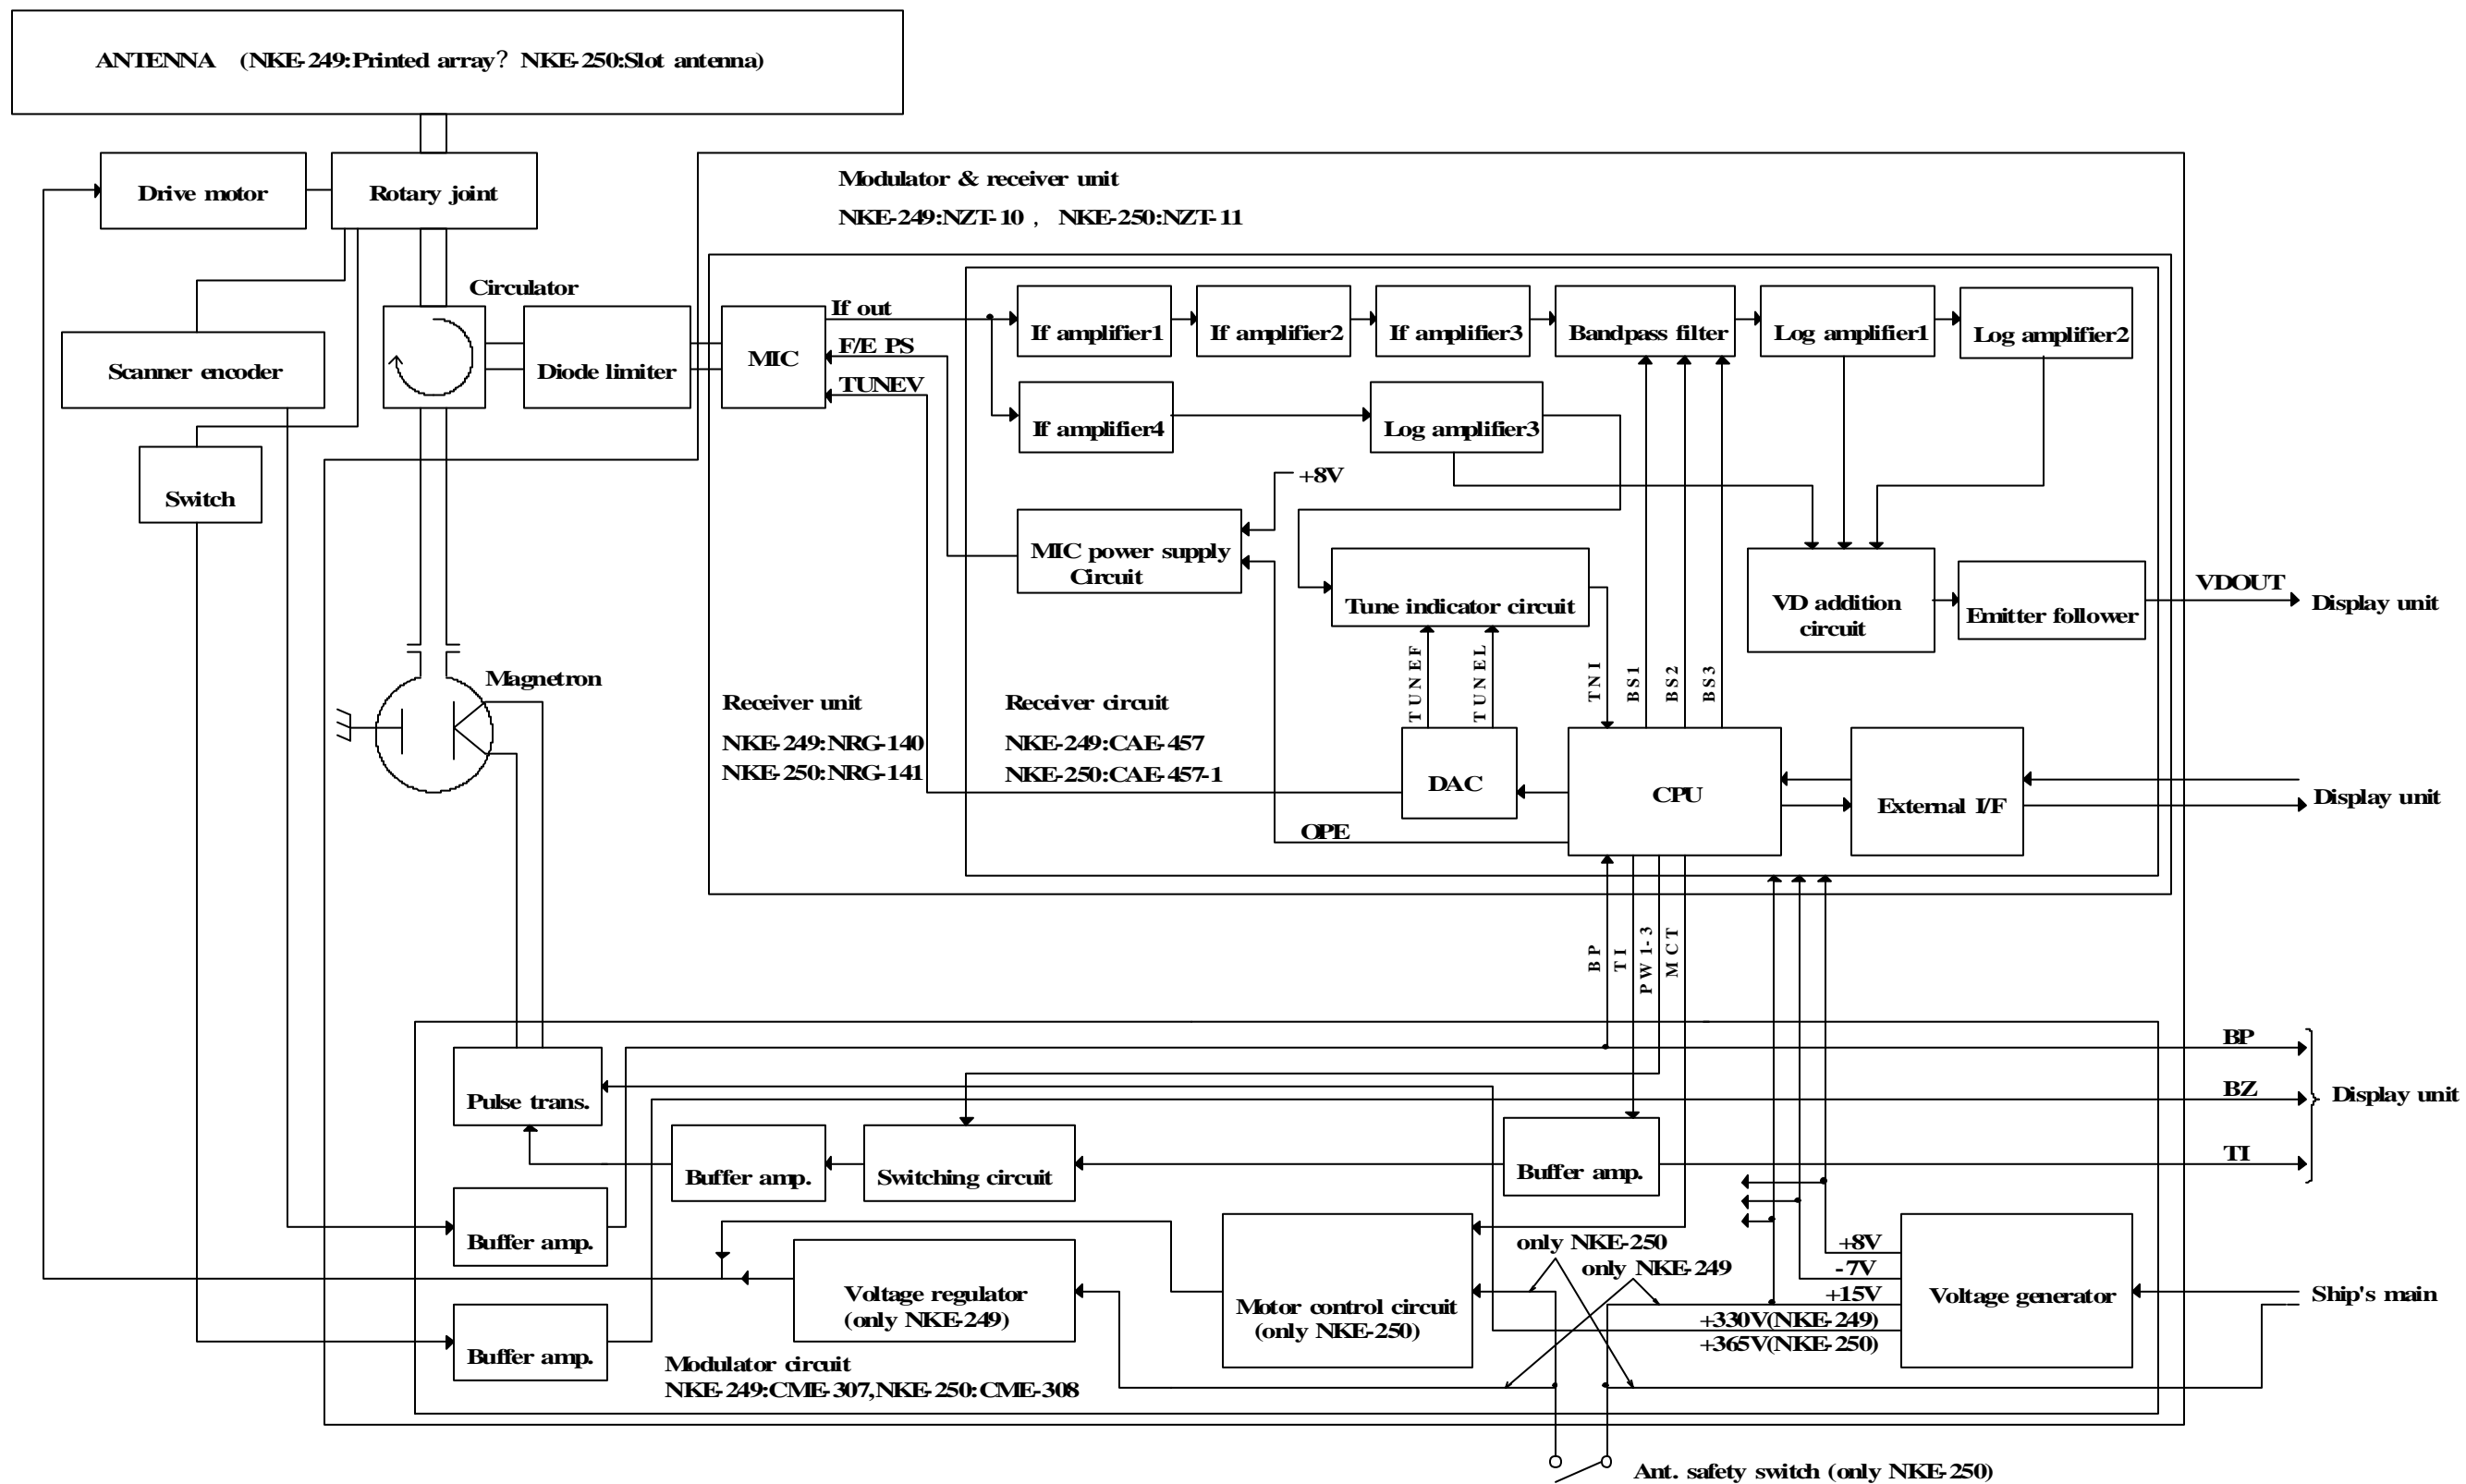

JMA - 2300 SERIES CIRCUIT DIAGRAM OF DISPLAY UNIT (NCD - 4170)

JMA - 2300 SERIES CIRCUIT DIAGRAM OF SCANNER UNIT (NKE - 249 ,NKE - 250)