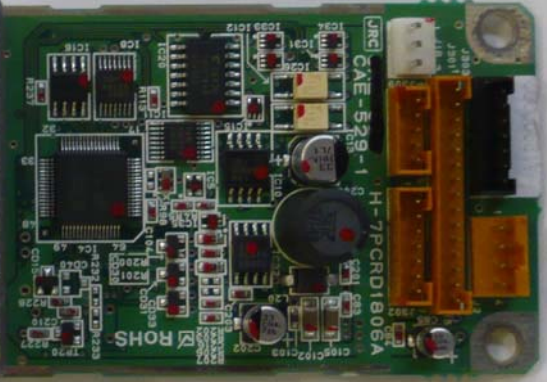

RECEIVER
MODEL NRG-610
SERIAL NO. 2
MADE IN JAPAN

N J T 1 9 6 9
NO. B 9429 A
New Japan Radio Co., Ltd.
MADE IN JAPAN
RoHS

JRC MARINE MAGNETRON
MAF 1565N

MADE IN JAPAN
CAUTION - MAGNETRON
KEEP 1" AWAY FROM STEEL
鉄製品を3cmより近づけないでください

NO. AFNB/A0073A

RECEIVER
MODEL NRG-610
SERIAL NO. 2
MADE IN JAPAN

N J T 1 9 6 9
N L B 9 4 2 9 A
New Japan Audio Co., Ltd.
MADE IN JAPAN
E-015