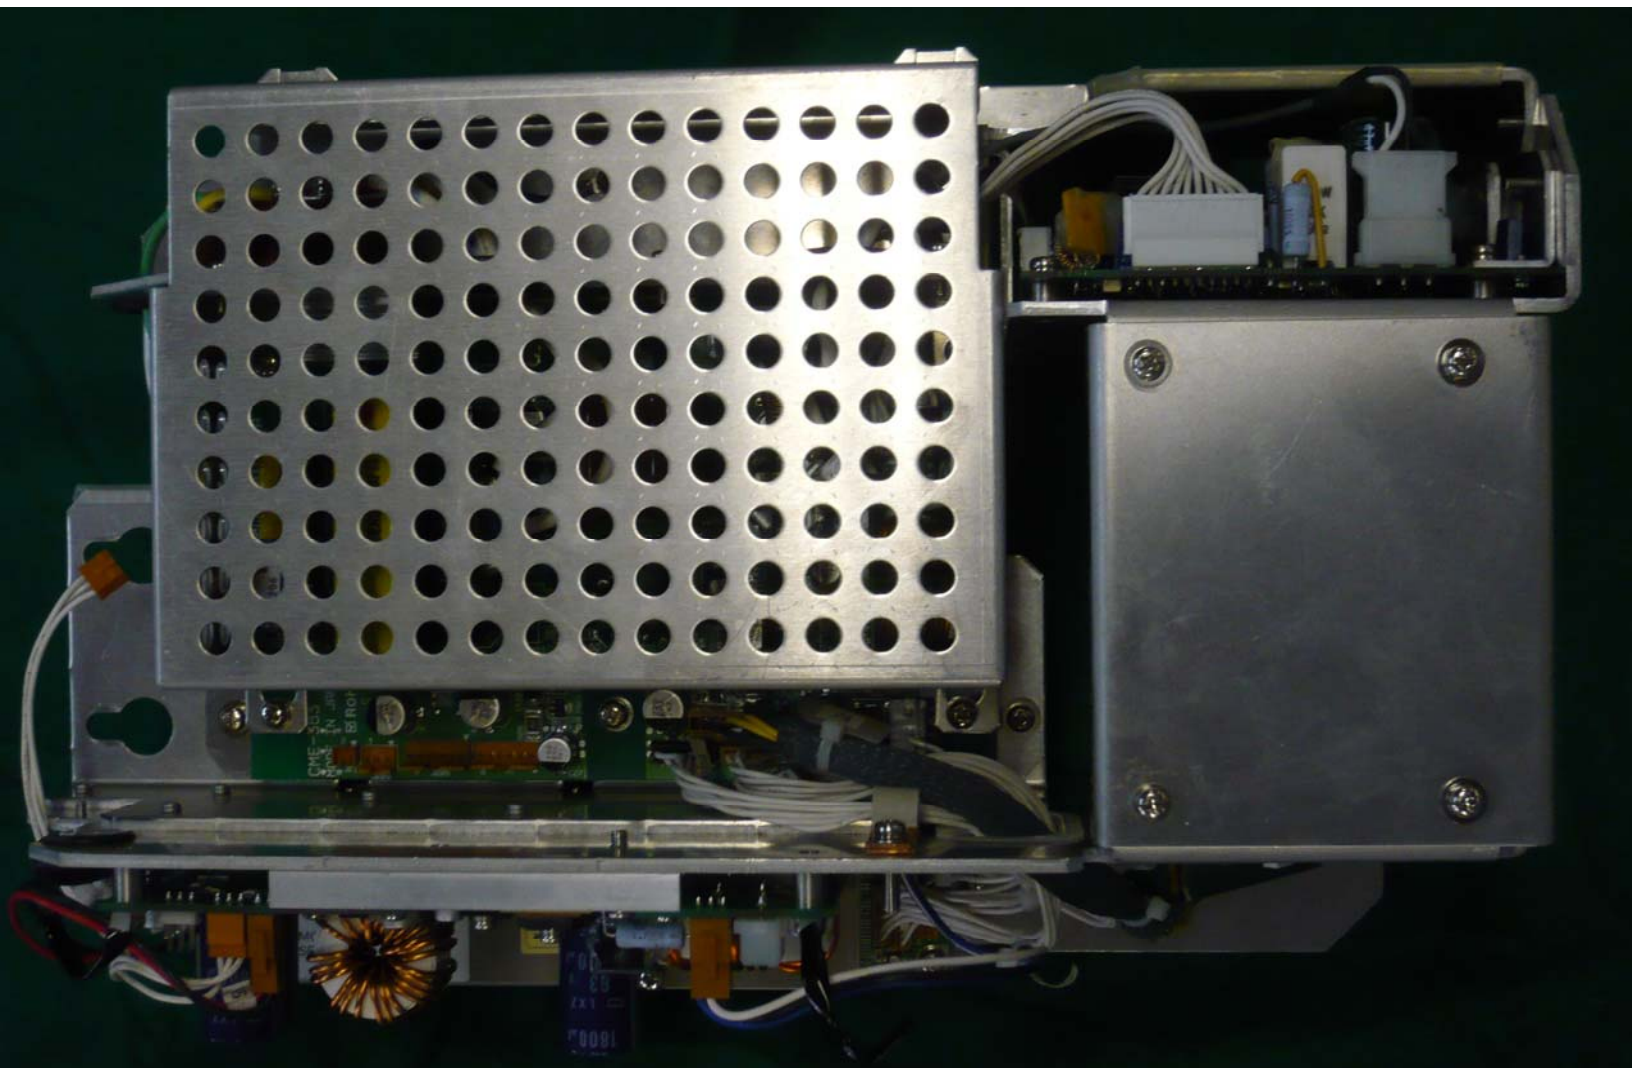

RECEIVER
MODEL NRG-610
SERIAL NO. 2
MADE IN JAPAN

N J T 1 9 6 9
NO. B 9429 A
New Japan Radio Co., Ltd.
MADE IN JAPAN
RoHS

JRC MARINE MAGNETRON
MAF 1565N

MADE IN JAPAN
CAUTION - MAGNETRON
KEEP 1" AWAY FROM STEEL
鉄製品を3cmより近づけないでください

NO. AFNB/A0073A

RECEIVER
MODEL NRG-610
SERIAL NO. 2
MADE IN JAPAN

N J T 1 9 6 9
N L B 9 4 2 9 A
New Japan Audio Co., Ltd.
MADE IN JAPAN
E-015