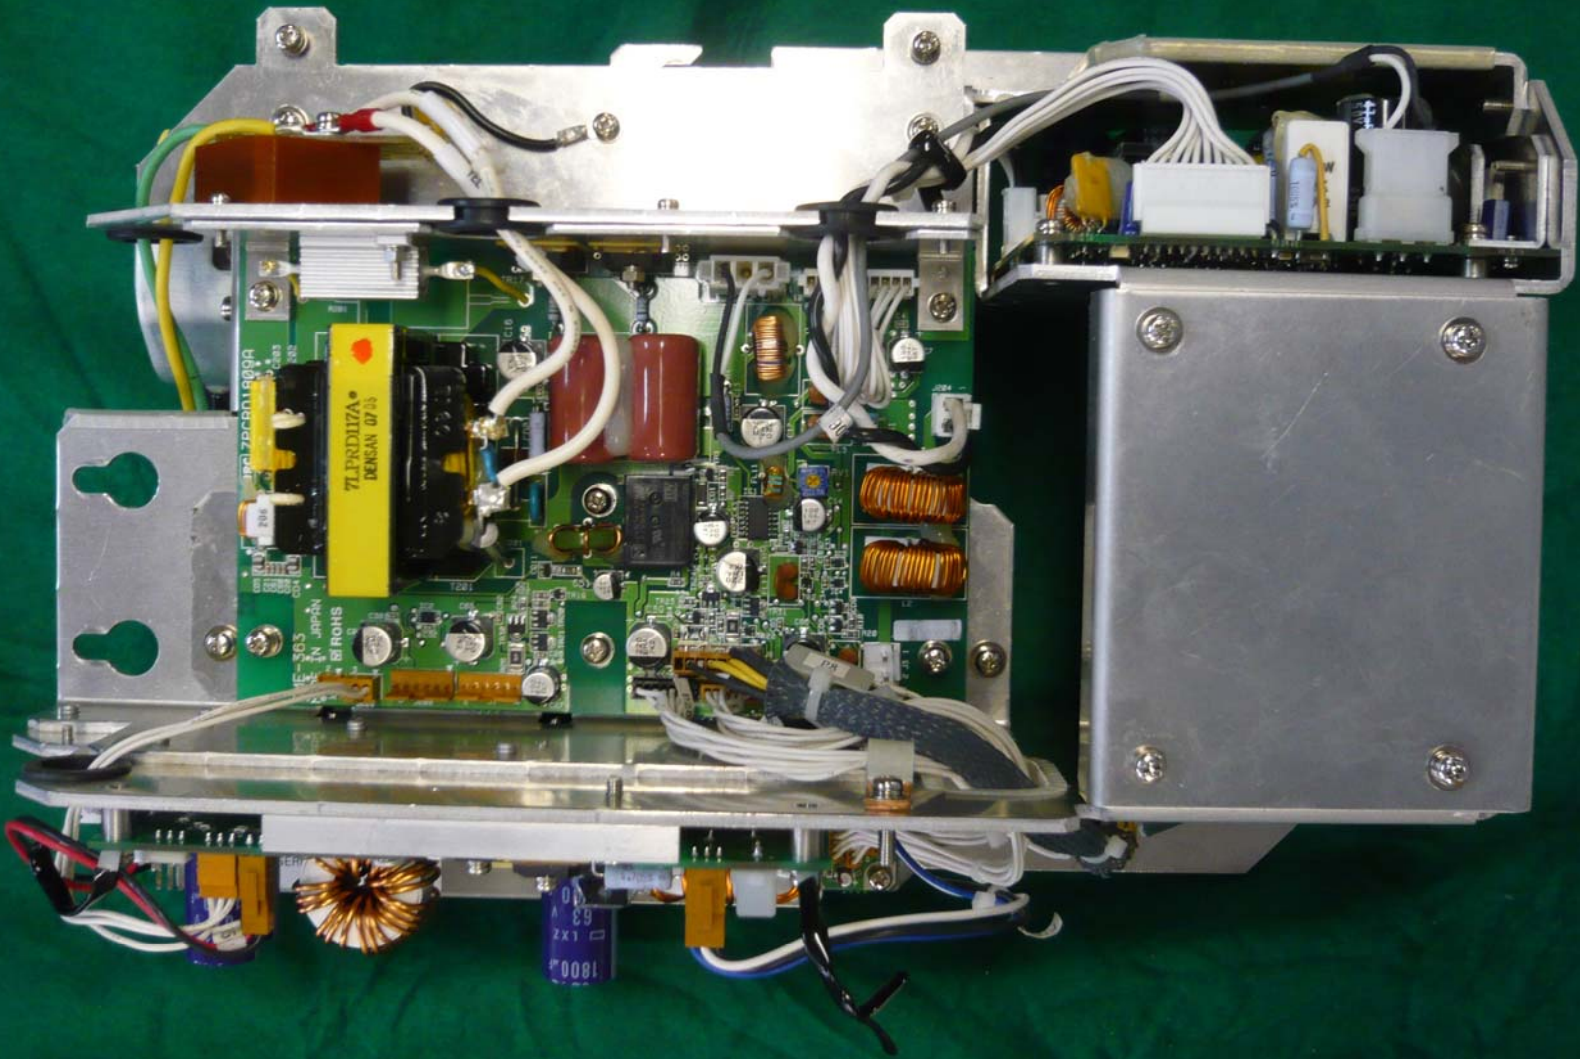

RECEIVER
MODEL NRG-610
SERIAL NO. 2
MADE IN JAPAN

N J T 1 9 6 9
NO. B 9429 A
New Japan Radio Co., Ltd.
MADE IN JAPAN
RoHS

JRC MARINE MAGNETRON
MAF 1565N

MADE IN JAPAN
CAUTION - MAGNETRON
KEEP 1" AWAY FROM STEEL
鉄製品を3cmより近づけないでください

NO. AFNB/A0073A

RECEIVER
MODEL NRG-610
SERIAL NO. 2
MADE IN JAPAN

N J T 1 9 6 9
N L B 9 4 2 9 A
New Japan Audio Co., Ltd.
MADE IN JAPAN
E-015