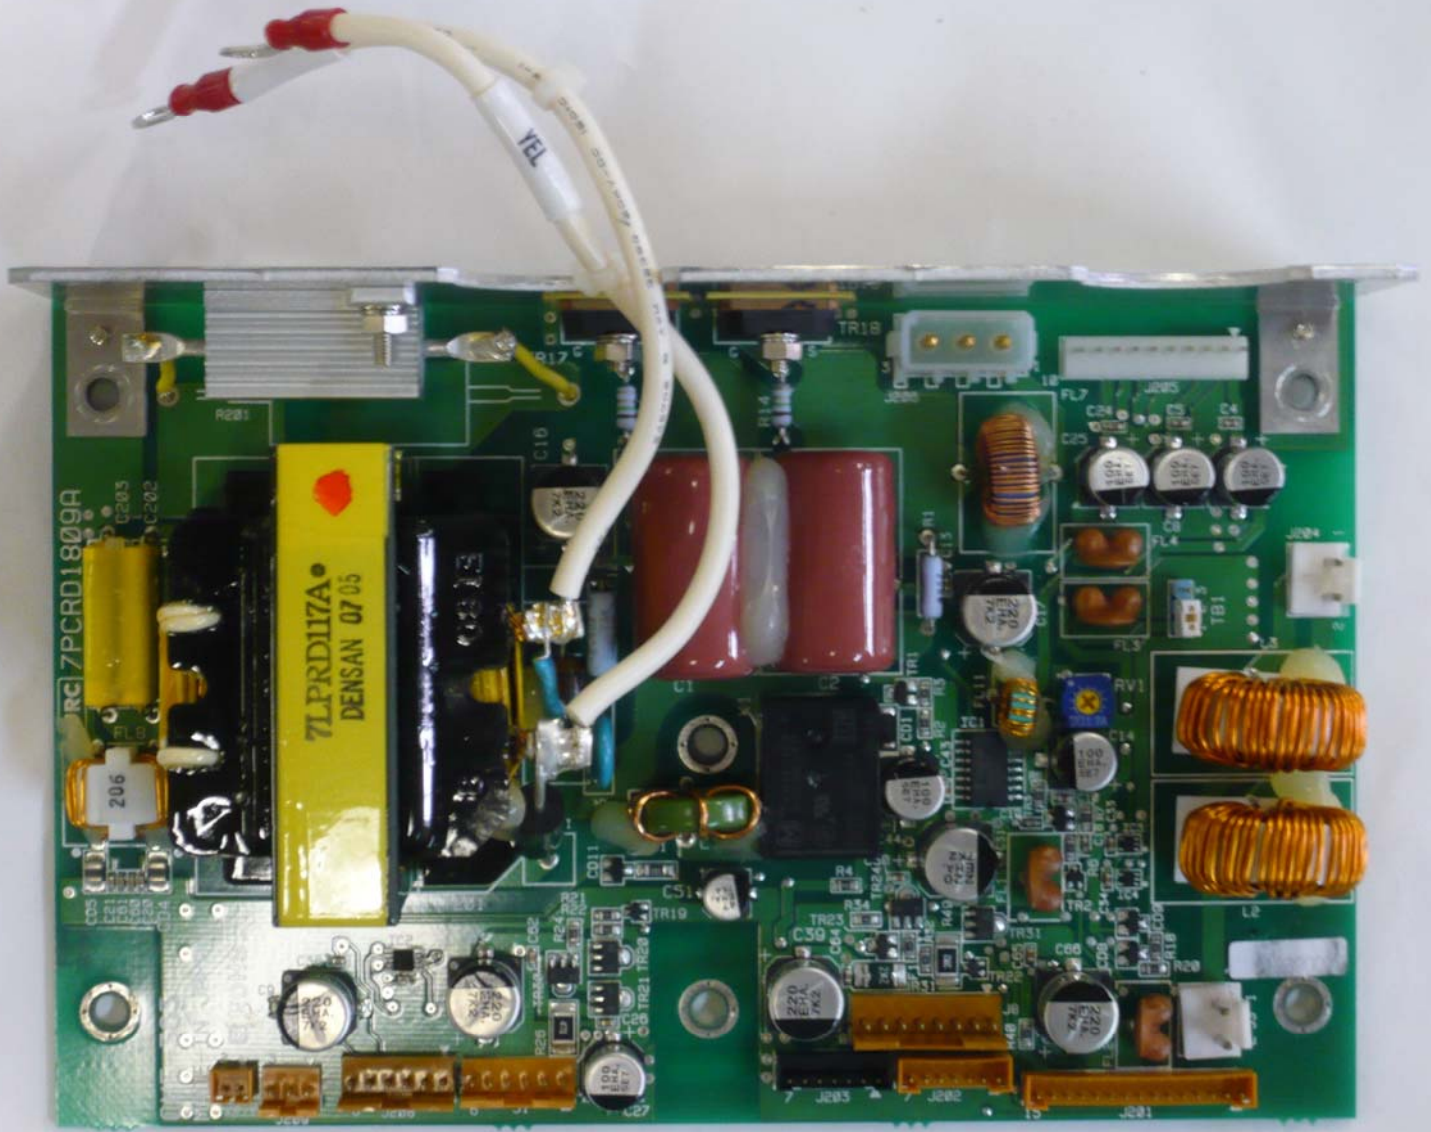

RECEIVER
MODEL NRG-610
SERIAL NO. 2
MADE IN JAPAN

N J T 1 9 6 9
NO. B 9429 A
New Japan Radio Co., Ltd.
MADE IN JAPAN
RoHS

JRC MARINE MAGNETRON
MAF 1565N

MADE IN JAPAN
CAUTION - MAGNETRON
KEEP 1" AWAY FROM STEEL
鉄製品を3cmより近づけないでください

NO. AFNB/A0073A

RECEIVER
MODEL NRG-610
SERIAL NO. 2
MADE IN JAPAN

N J T 1 9 6 9
N L B 9 4 2 9 A
New Japan Audio Co., Ltd.
MADE IN JAPAN
E-015