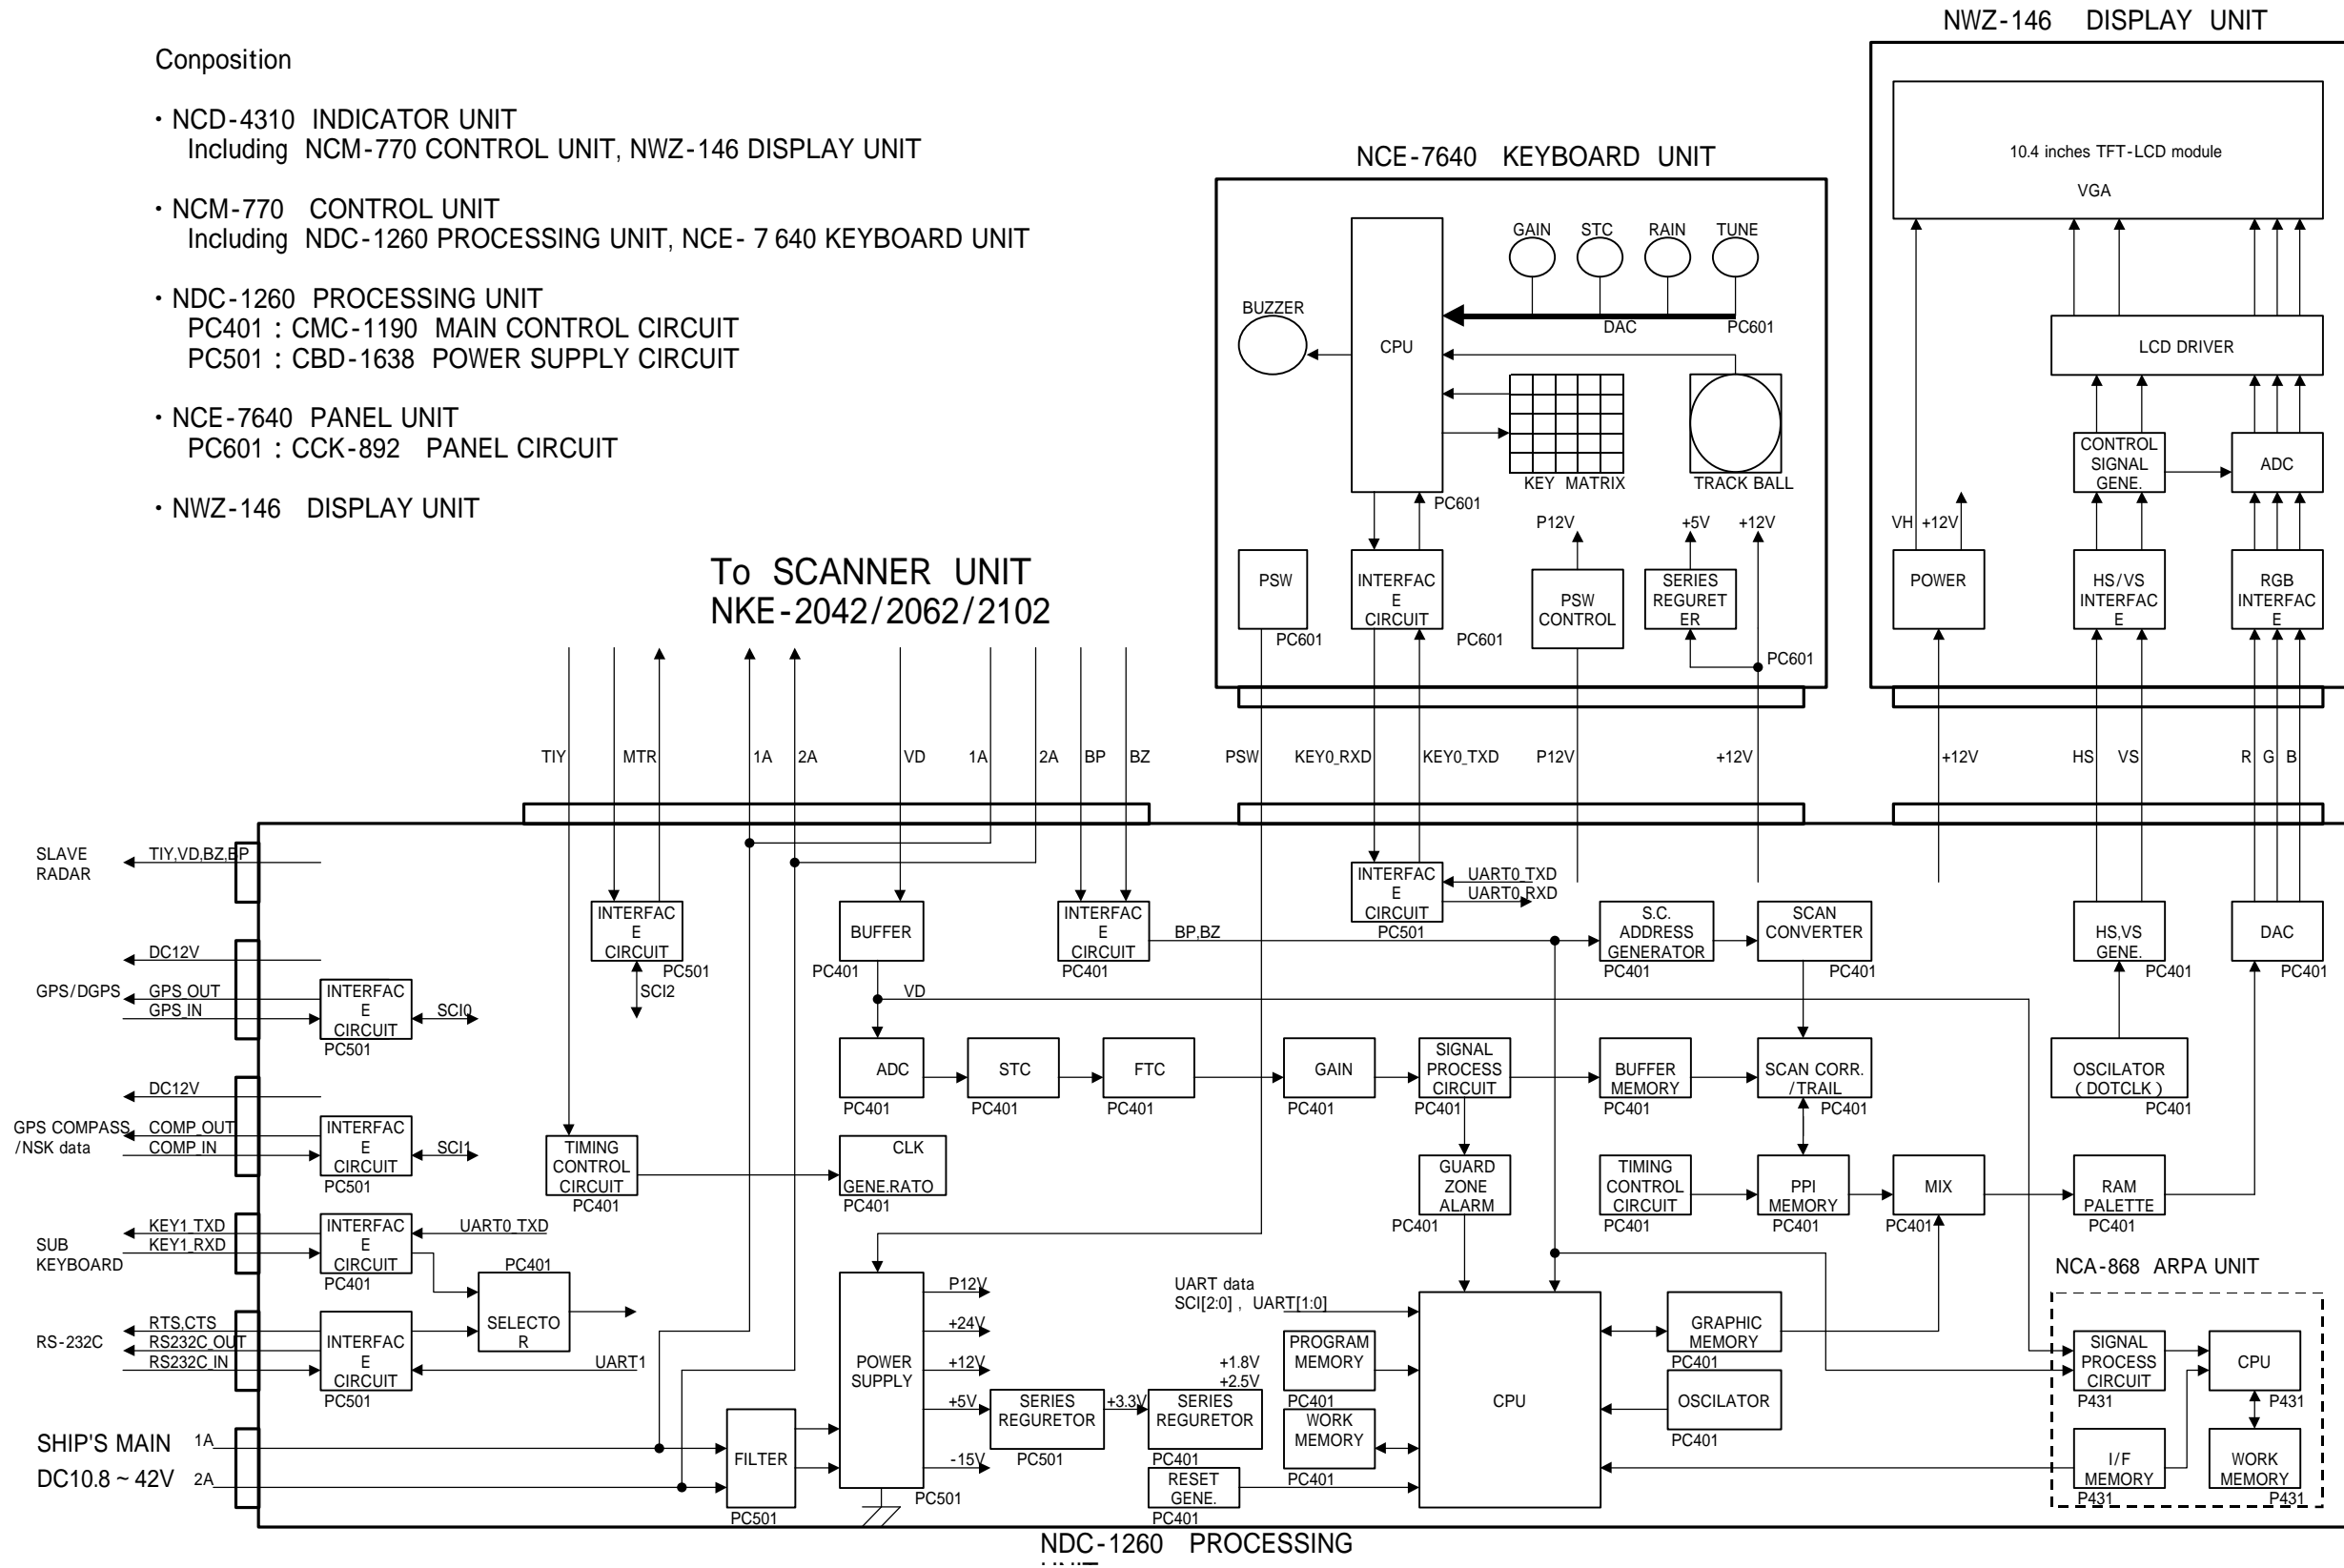

Composition

- NCD-4310 INDICATOR UNIT  
Including NCM-770 CONTROL UNIT, NWZ-146 DISPLAY UNIT
- NCM-770 CONTROL UNIT  
Including NDC-1260 PROCESSING UNIT, NCE-7640 KEYBOARD UNIT
- NDC-1260 PROCESSING UNIT  
PC401 : CMC-1190 MAIN CONTROL CIRCUIT  
PC501 : CBD-1638 POWER SUPPLY CIRCUIT
- NCE-7640 PANEL UNIT  
PC601 : CCK-892 PANEL CIRCUIT
- NWZ-146 DISPLAY UNIT

NCD-4310 INDICATOR UNIT BLOCK DIAGRAM