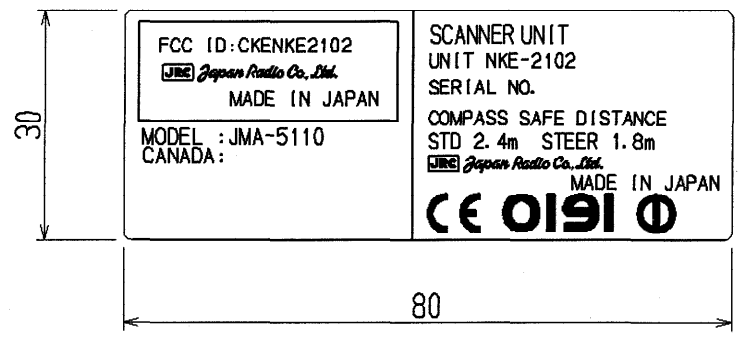

NAME PLATE

FCC ID:CKENKE2102
 *Japan Radio Co., Ltd.*
 MADE IN JAPAN

MODEL : JMA-5110
 CANADA:

SCANNER UNIT
 UNIT NKE-2102
 SERIAL NO.

COMPASS SAFE DISTANCE
 STD 2.4m STEER 1.8m

 *Japan Radio Co., Ltd.*
 MADE IN JAPAN

CE 0191 0