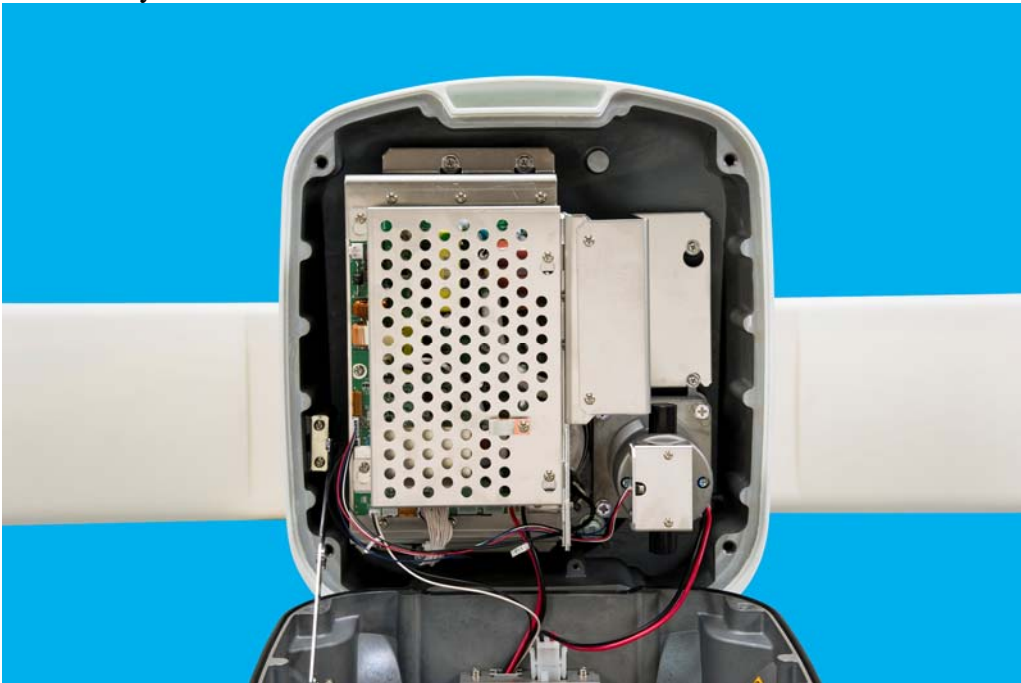

NKE2063 Internal Photos

With Safety Switch

NKE2063 with cover

NKE2063 without cover

NKE2063 Pedestal open with cover

NKE2063 pedestal without cover

NKE2063 CAE-548 Parts Side with Shield

NKE2063 CAE-548 Parts Side without Shield

NKE2063 TD12900-244 Parts Side

NKE2063 TD12900 Solder Side

NKE2063 CME-386 Parts Side with Shield

NKE2063 CME-386 Parts Side without Shield

NKE2063 CME-386 Solder Side

NKE2063 MSF1422B Magnetron

NKE2063 CCB-665 Parts Side

CCB-665 Solder Side