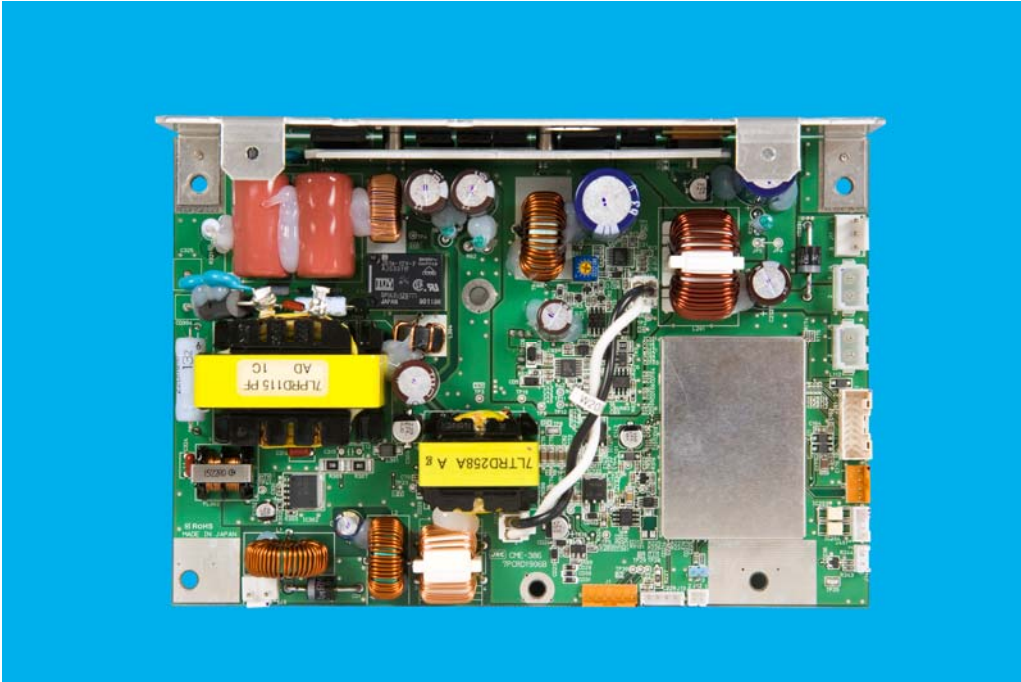

NKE2063 Internal Photos

With Safety Switch

NKE2063 with cover

NKE2063 without cover

NKE2063 Pedestal open with cover

NKE2063 pedestal without cover

NKE2063 CAE-548 Parts Side with Shield

NKE2063 CAE-548 Parts Side without Shield

NKE2063 TD12900-244 Parts Side

NKE2063 TD12900 Solder Side

NKE2063 CME-386 Parts Side with Shield

NKE2063 CME-386 Parts Side without Shield

NKE2063 CME-386 Solder Side

NKE2063 MSF1422B Magnetron

NKE2063 CCB-665 Parts Side

CCB-665 Solder Side