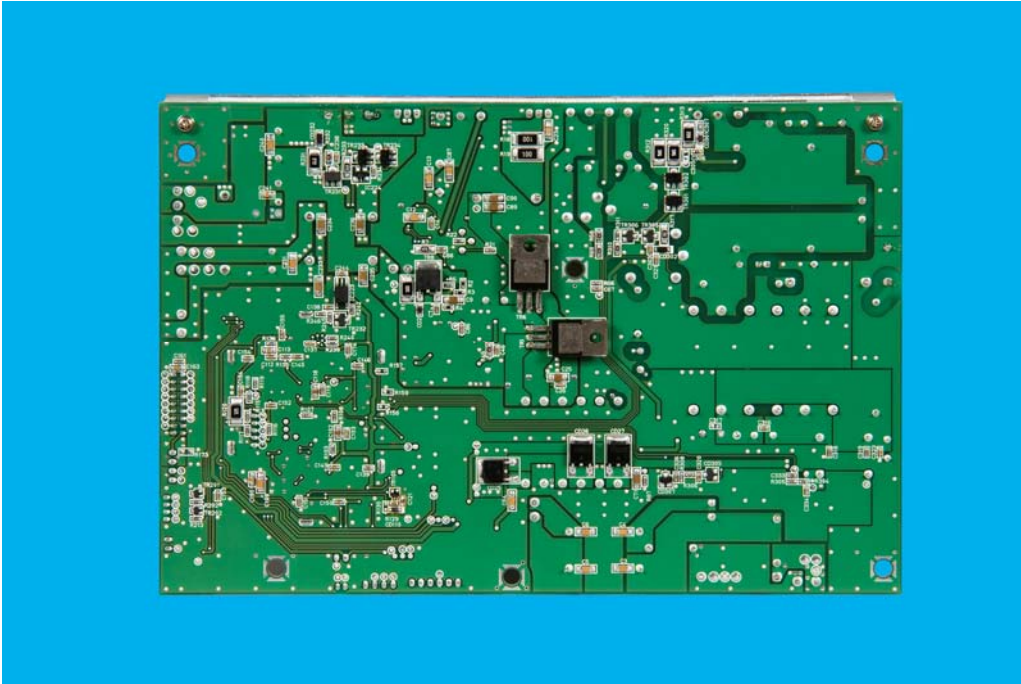

NKE2063 Internal Photos

With Safety Switch

NKE2063 with cover

NKE2063 without cover

NKE2063 Pedestal open with cover

NKE2063 pedestal without cover

NKE2063 CAE-548 Parts Side with Shield

NKE2063 CAE-548 Parts Side without Shield

NKE2063 TD12900-244 Parts Side

NKE2063 TD12900 Solder Side

NKE2063 CME-386 Parts Side with Shield

NKE2063 CME-386 Parts Side without Shield

NKE2063 CME-386 Solder Side

NKE2063 MSF1422B Magnetron

NKE2063 CCB-665 Parts Side

CCB-665 Solder Side