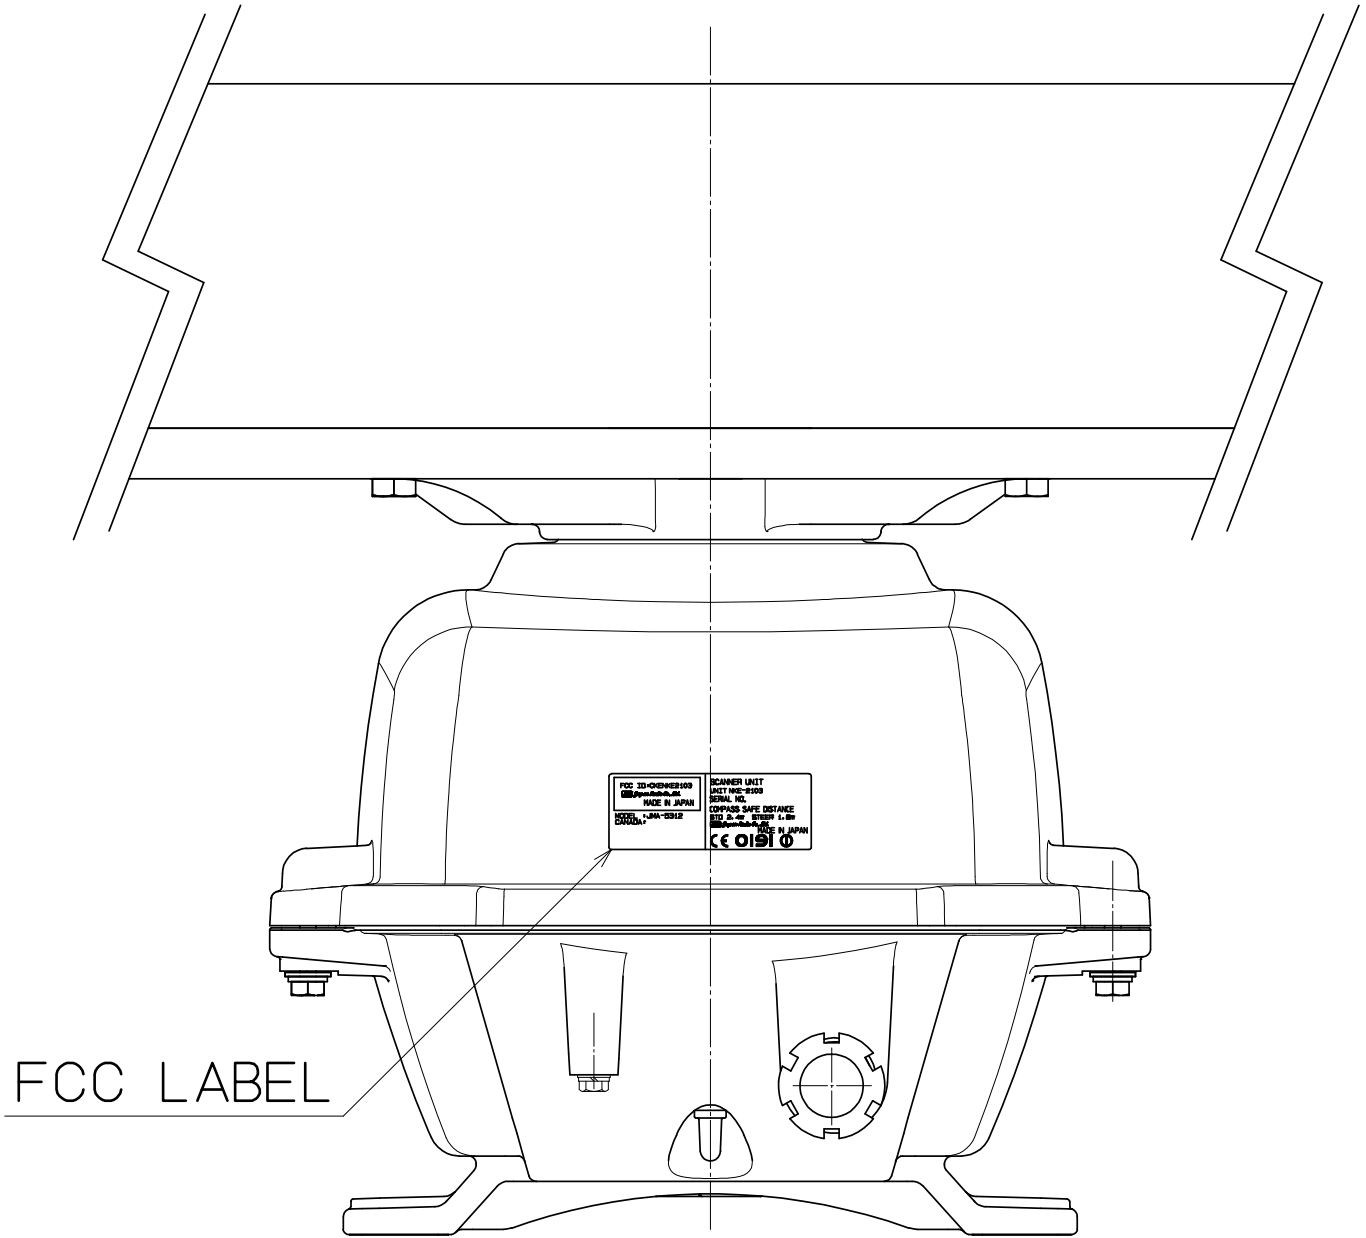

NKE-2062-4 SCANNER UNIT

FCC ID: CKENKE2062
JRC Japan Radio Co., Ltd.
MADE IN JAPAN
MODEL: JMA-5312
CANADA: JRC Japan Radio Co., Ltd.
MADE IN JAPAN

FCC LABEL