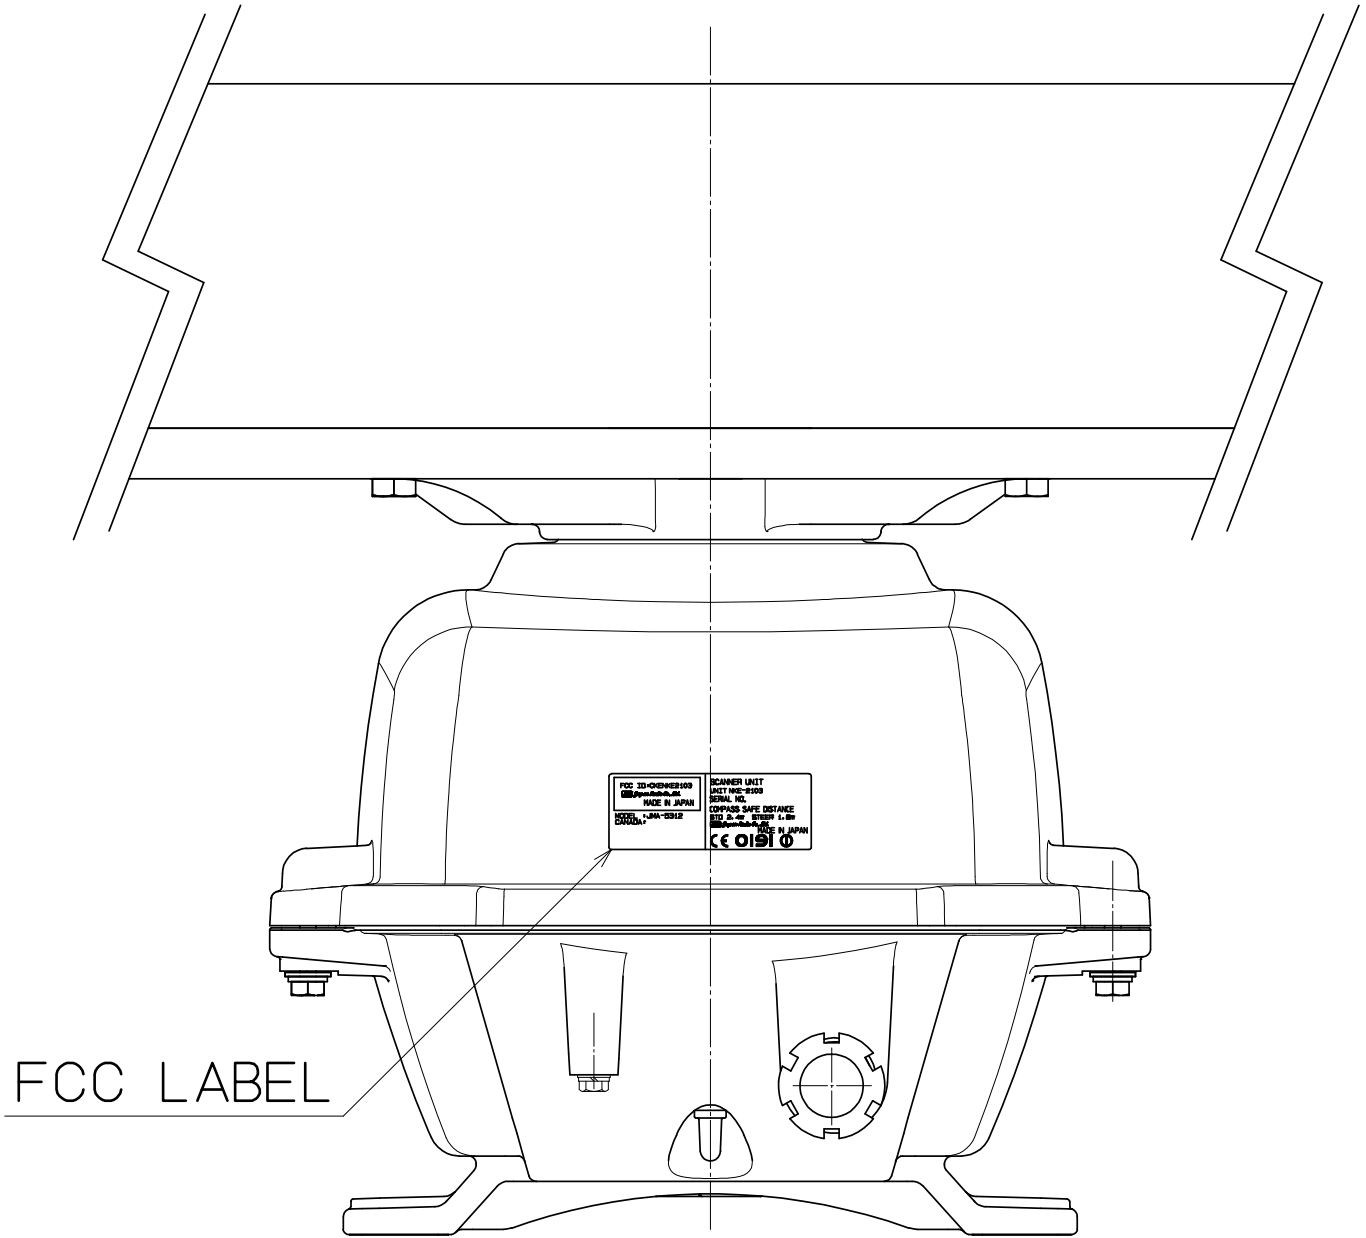

NKE-2062-4 SCANNER UNIT

FCC ID: CKENKE2062
JRC Japan Radio Co., Ltd.
MADE IN JAPAN
MODEL: JMA-5312
CANADA: JRC Japan Radio Co., Ltd.
MADE IN JAPAN