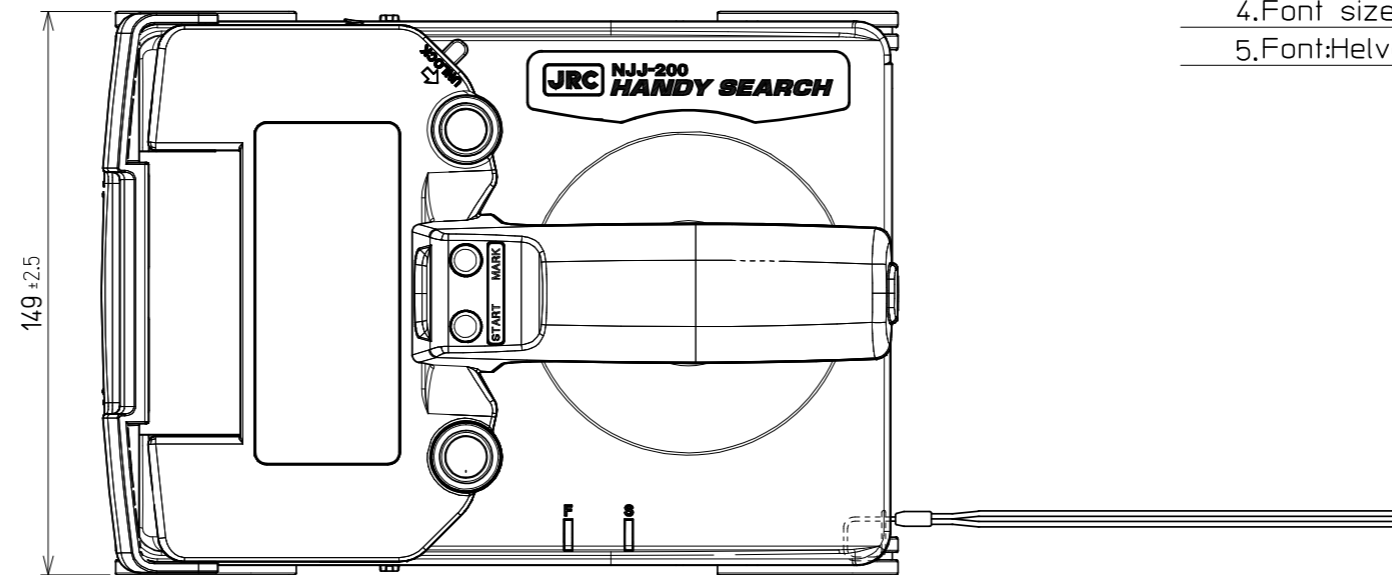

Detail view (1:1)

- Notes
1. Material: PET Film 113 μm with adhesive
 2. base color: Black
 3. Text color: White
 4. Font size: 1.8mm
 5. Font: Helvetica regular

Detail view (1:1)

- Notes
1. Material: PET Film 113 μm with adhesive
 2. base color: Black
 3. Text color: White
 4. Font size: 1.5mm
 5. Font: Helvetica regular