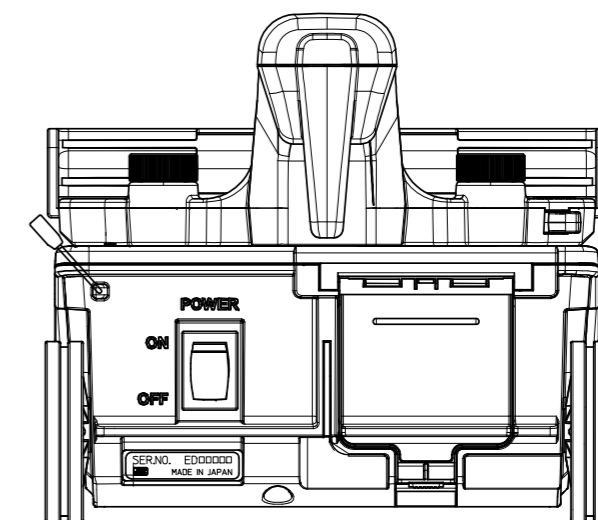

Detail view (1:1)

- Notes
1. Material: PET Film 113 μm with adhesive
 2. base color: Black
 3. Text color: White
 4. Font size: 1.8mm
 5. Font: Helvetica regular

Detail view (1:1)

- Notes
1. Material: PET Film 113 μm with adhesive
 2. base color: Black
 3. Text color: White
 4. Font size: 1.5mm
 5. Font: Helvetica regular