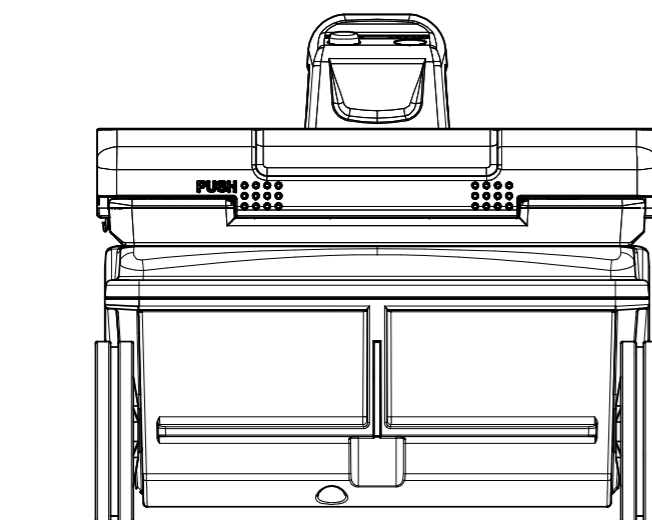

Detail view (1:1)

- Notes
1. Material: PET Film 113 μm with adhesive
 2. base color: Black
 3. Text color: White
 4. Font size: 1.8mm
 5. Font: Helvetica regular

Detail view (1:1)

- Notes
1. Material: PET Film 113 μm with adhesive
 2. base color: Black
 3. Text color: White
 4. Font size: 1.5mm
 5. Font: Helvetica regular