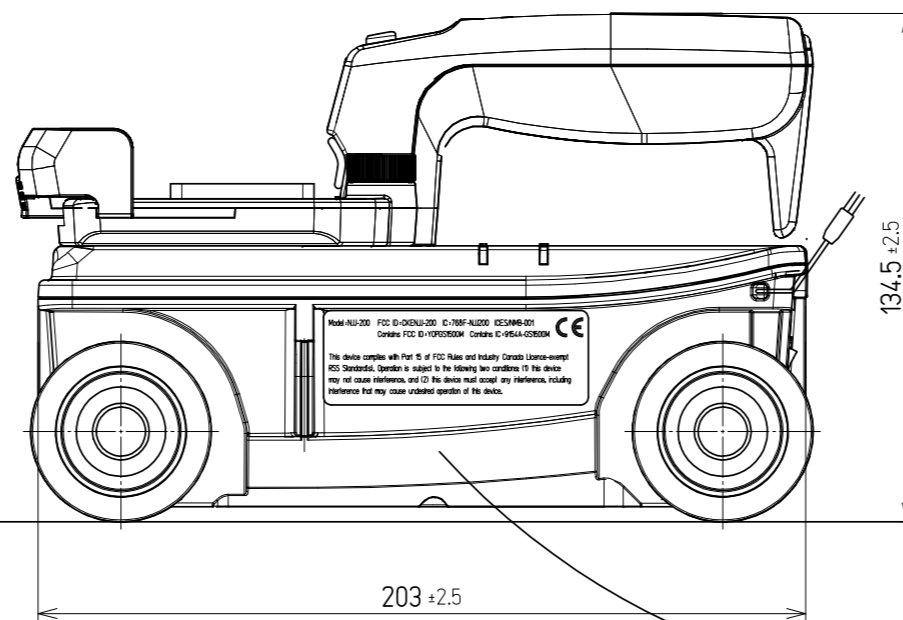

Detail view (1:1)

- Notes
1. Material: PET Film 113 μm with adhesive
 2. base color: Black
 3. Text color: White
 4. Font size: 1.8mm
 5. Font: Helvetica regular

Detail view (1:1)

- Notes
1. Material: PET Film 113 μm with adhesive
 2. base color: Black
 3. Text color: White
 4. Font size: 1.5mm
 5. Font: Helvetica regular