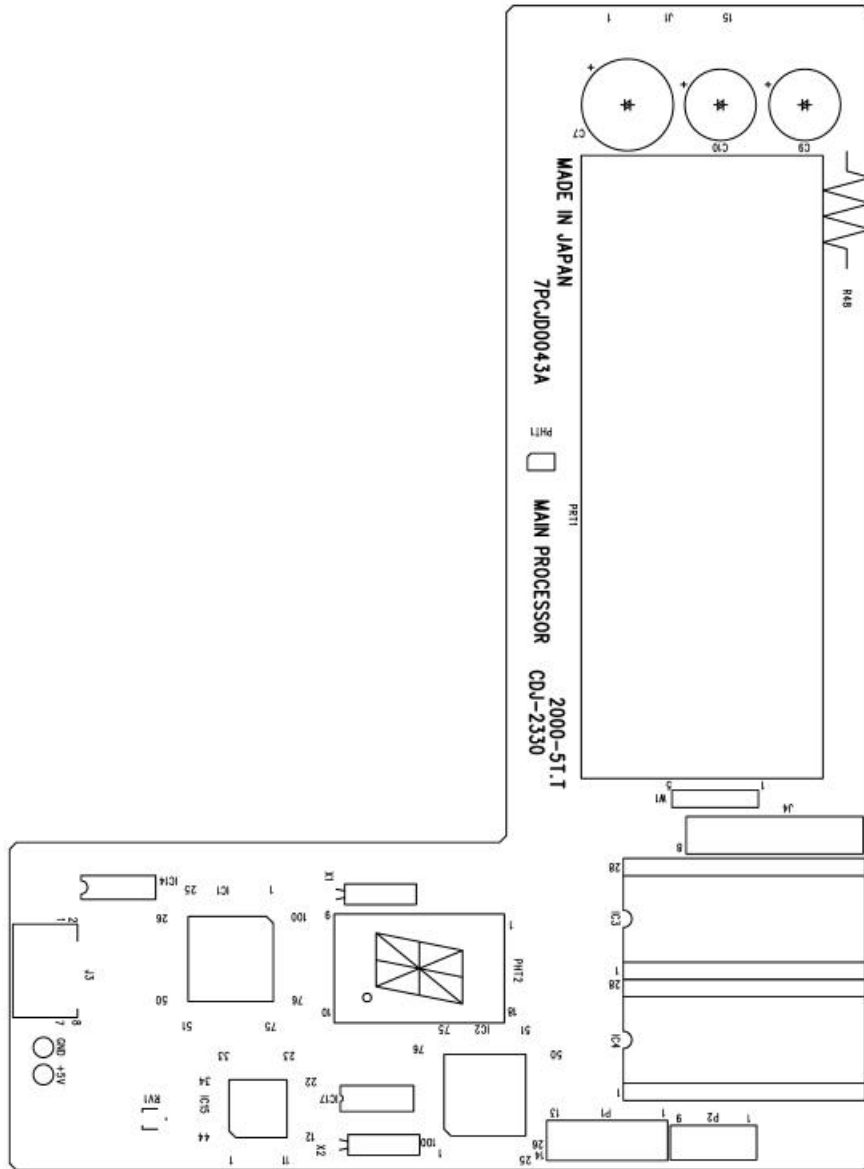

(UNIT : mm)

NCR-330 NAVTEX RECEIVER OUTLINE

CDJ-2330 MAIN PROCESSOR BOARD

CMN-2330 RECEIVER BOARD