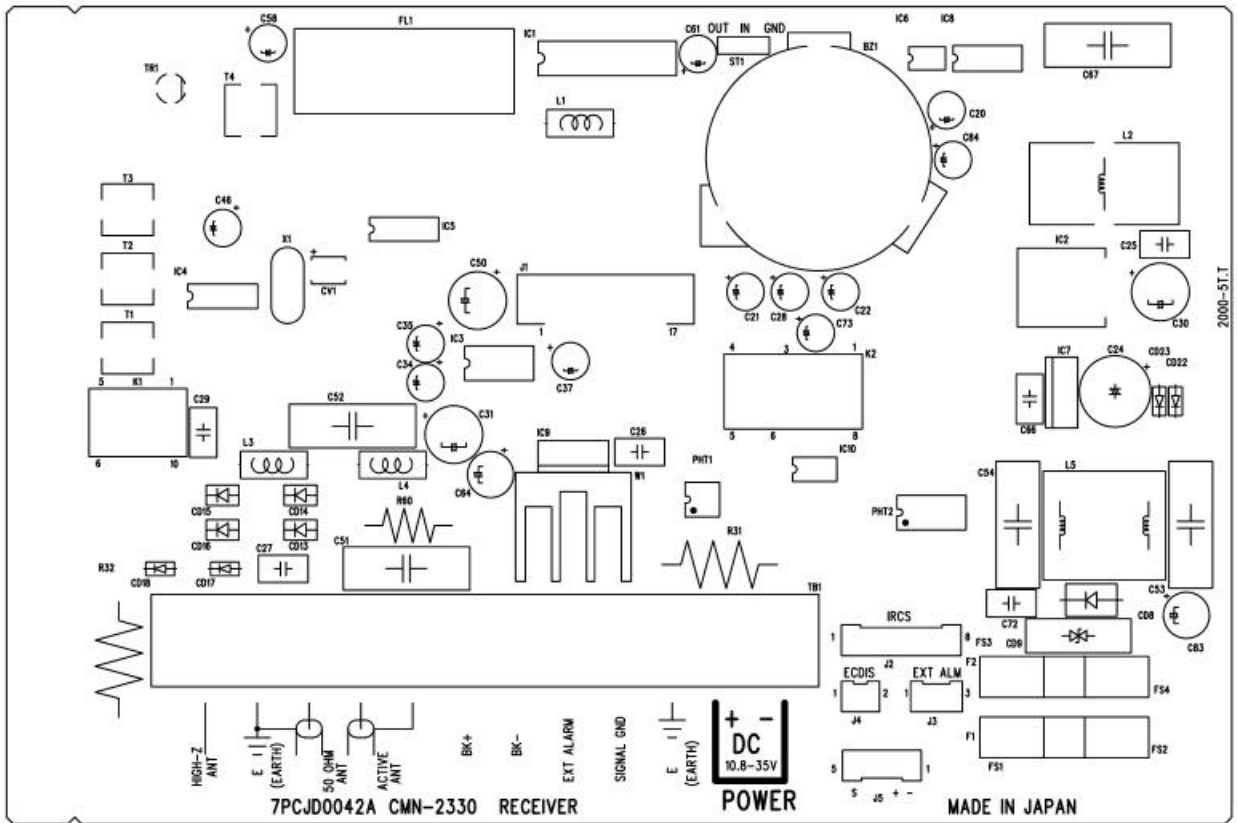

(UNIT : mm)

NCR-330 NAVTEX RECEIVER OUTLINE

CDJ-2330 MAIN PROCESSOR BOARD

CMN-2330 RECEIVER BOARD