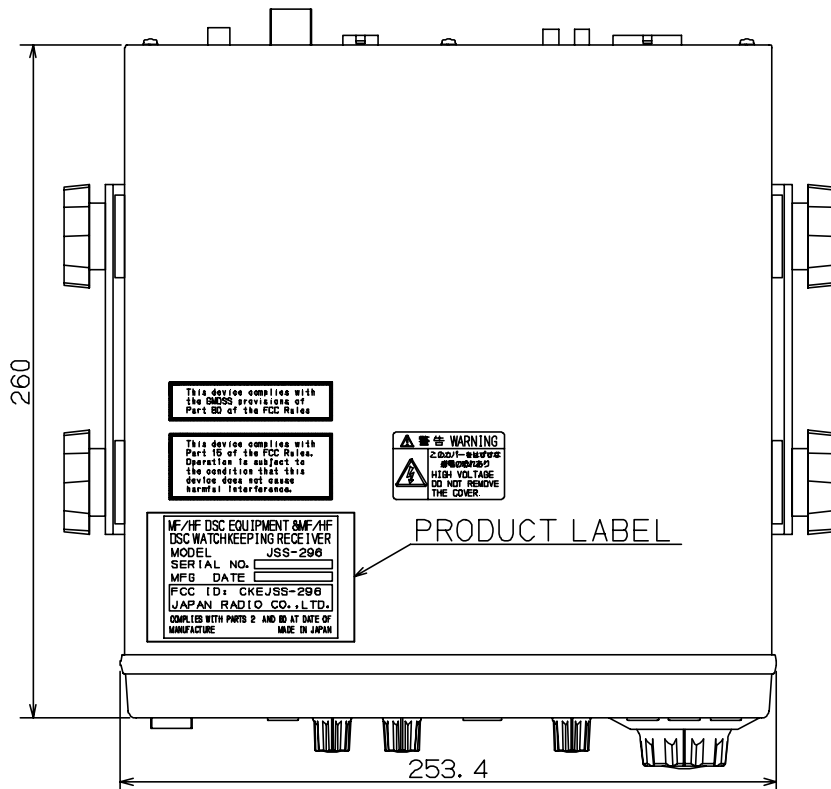

FCC ID LABEL AND NAME PLATE

[FCC § 2.1033(c)(11)]

INDEX

1. FCC ID LABEL

MF/HF RADIOTELEPHONE JSS-296

2. FCC LABEL

3. INCORPORATING RECEIVER LABEL

1. FCC ID LABEL

MF/HF DSC EQUIPMENT & MF/HF DSC WATCHKEEPING RECEIVER JSS-296

2. FCC LABEL

3. INCORPORATING RECEIVER LABEL