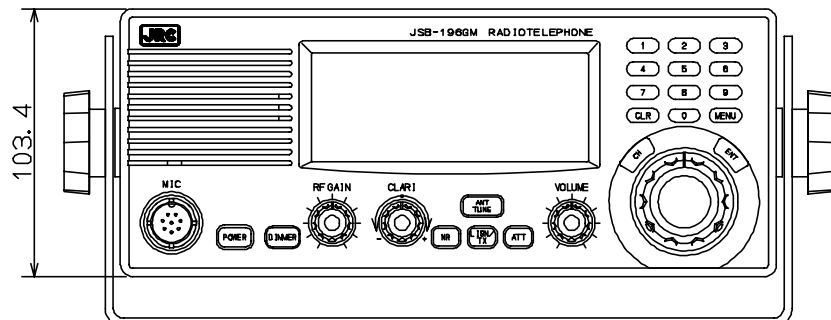

FCC ID LABEL AND NAME PLATE

[FCC § 2.1033(c)(11)]

INDEX

1. FCC ID LABEL

MF/HF RADIOTELEPHONE JSS-296

2. FCC LABEL

3. INCORPORATING RECEIVER LABEL

1. FCC ID LABEL

MF/HF DSC EQUIPMENT & MF/HF DSC WATCHKEEPING RECEIVER JSS-296

2. FCC LABEL

3. INCORPORATING RECEIVER LABEL