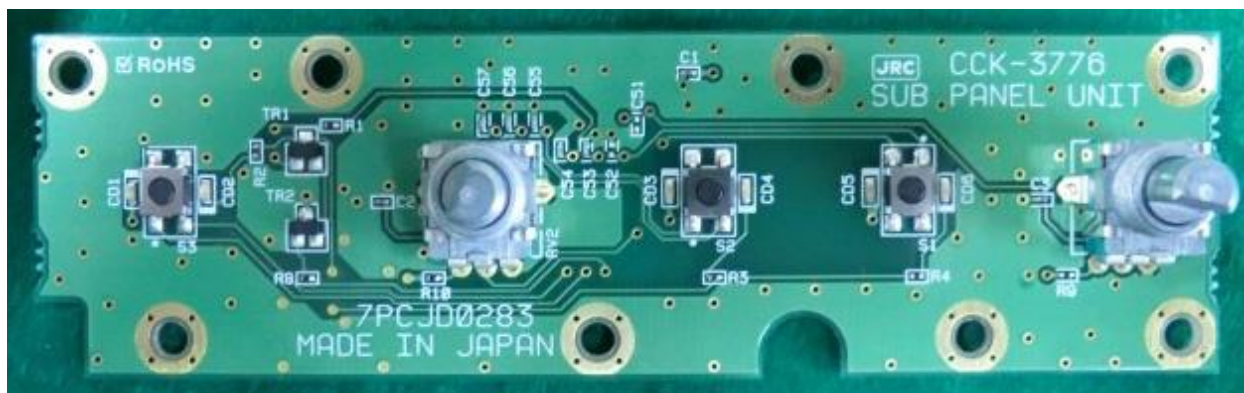

INTERNAL PHOTOS

3. NFC-2500 ANTENNA TUNER

CFG-2500 MATCHING A UNIT

CFG-2503 MATCHING B UNIT

INTERNAL PHOTOS

CSD-2500 ANT SW UNIT

CDJ-2525 TUNER CONT

INTERNAL PHOTOS

4. NCM-2150 MF/HF CONTROLLER

(1) NCM-2150 MF/HF CONTROLLER

CCK-3775 MAIN PANEL UNIT

CCK-3776 SUB PANEL UNIT

INTERNAL PHOTOS

CDJ-3775 CONTROL UNIT

CMV-3775 AF CONT UNIT

INTERNAL PHOTOS