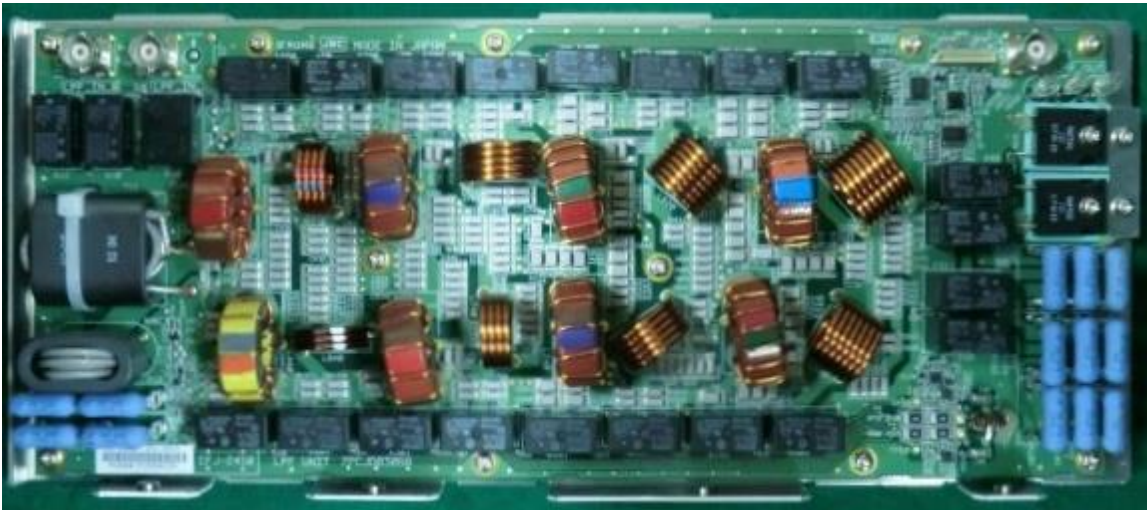

INTERNAL PHOTOS

1. NTD-2500 TRANSCEIVER

CMC-2450 PA CONTROL UNIT

CAH-2450 PA UNIT

INTERNAL PHOTOS

CFJ-2450 LPF UNIT

CMN-2250 TRX UNIT

INTERNAL PHOTOS

CQD-2419 EXTERNAL UNIT

CMJ-2250 WKR MODEM UNIT

INTERNAL PHOTOS

2. NBD-2500 POWER SUPPLY

CBG-2415 DC/DC UNIT

CBG-2416 PA_PS UNIT

INTERNAL PHOTOS

CBL-2415 FILTER UNIT