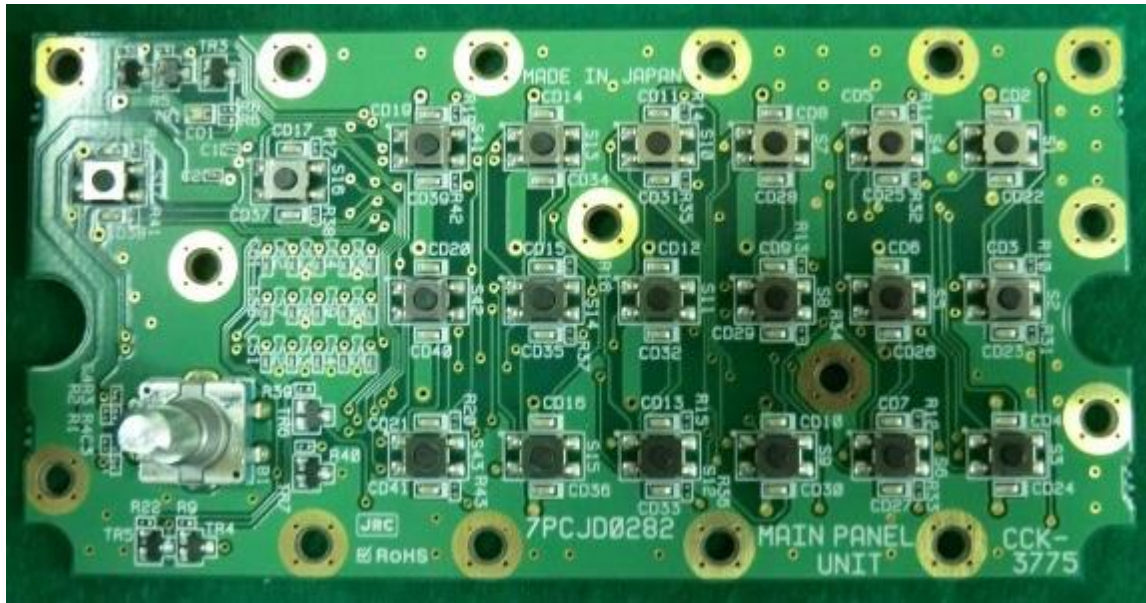

INTERNAL PHOTOS

4. NCM-2150 MF/HF CONTROLLER

(1) NCM-2150 MF/HF CONTROLLER

CCK-3775 MAIN PANEL UNIT