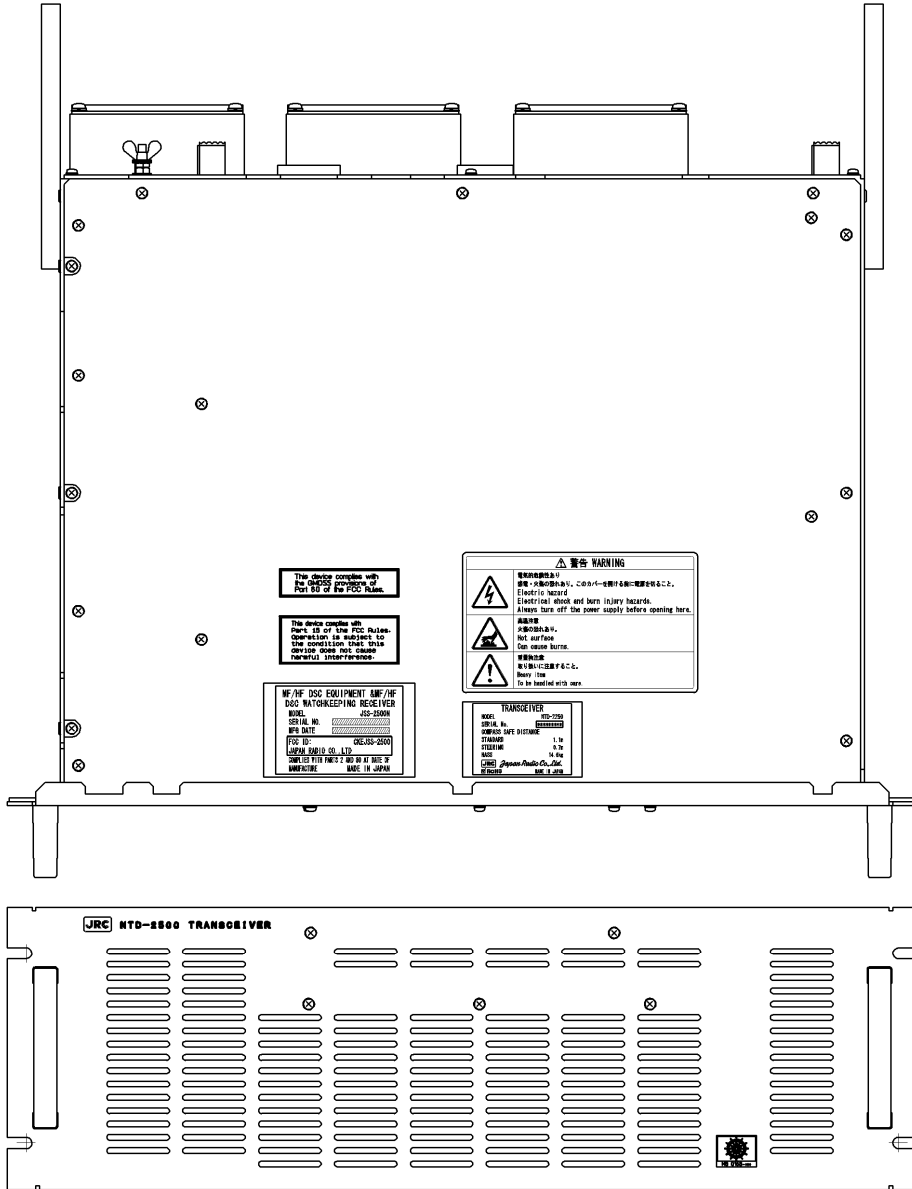

(2) FCC LABEL

(3) INCORPORATING RECEIVER LABEL

## 2. JSS-2500N MF/HF DSC/NBDP EQUIPMENT & MF/HF DSC WATCHKEEPING RECEIVER

### (1) FCC ID LABEL

(2) FCC LABEL

(3) INCORPORATING RECEIVER LABEL